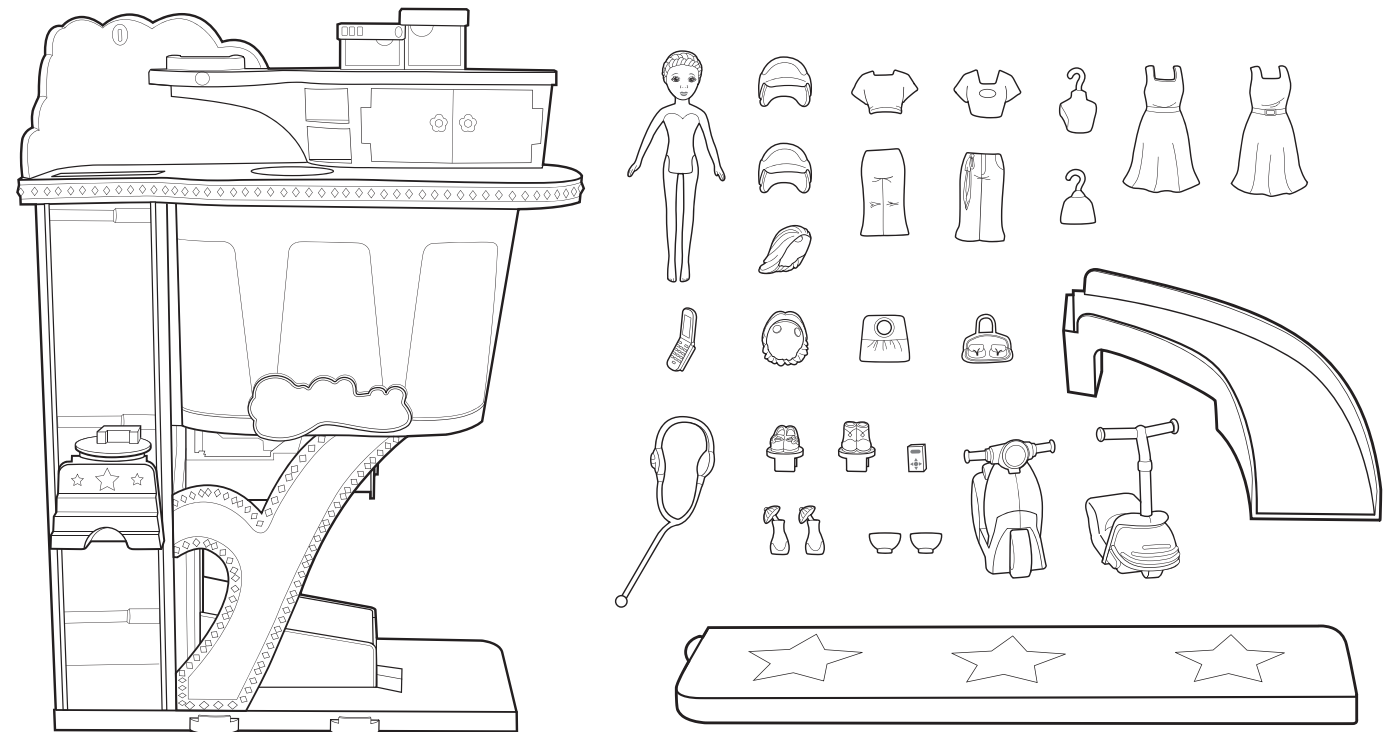

INSTRUCTIONS

CONTENTS