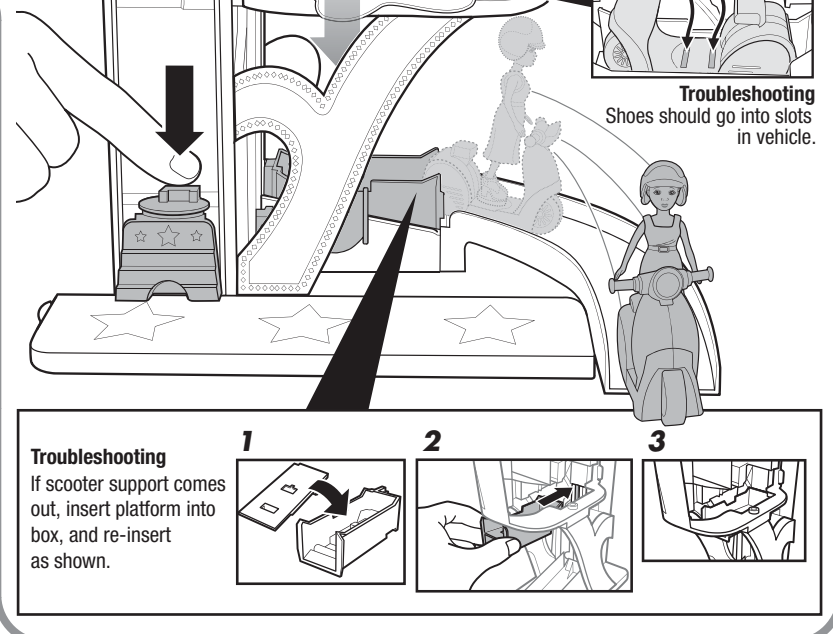

LET'S PLAY!

1

2

4+ J1687-0920G1

INSTRUCTIONS

CONTENTS

ASSEMBLY

This product contains magnets. Do not use around items that are sensitive to or affected by magnetic fields.

WARNING:
CHOKING HAZARD - Small parts.
Not for children under 3 years.

Dress 'n Drive™ Game

What you need to play:

- 2 or more players
- 2 or more game pieces: use Polly™ dolls or fashions! Choose your favorite piece that came with this toy!
- 1 die (borrow one from a board game you have around the house)