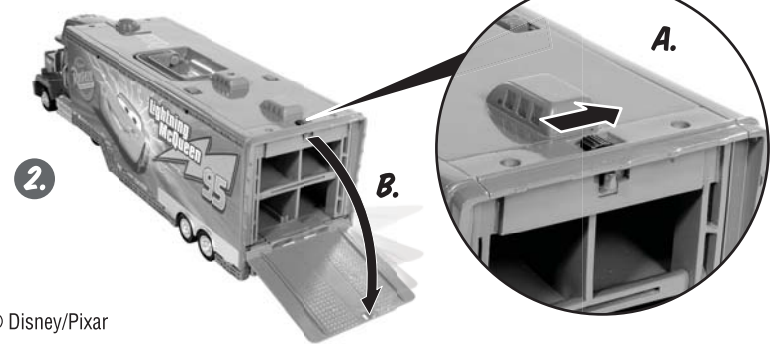

TO PLAY

R8642-0920

© Disney/Pixar