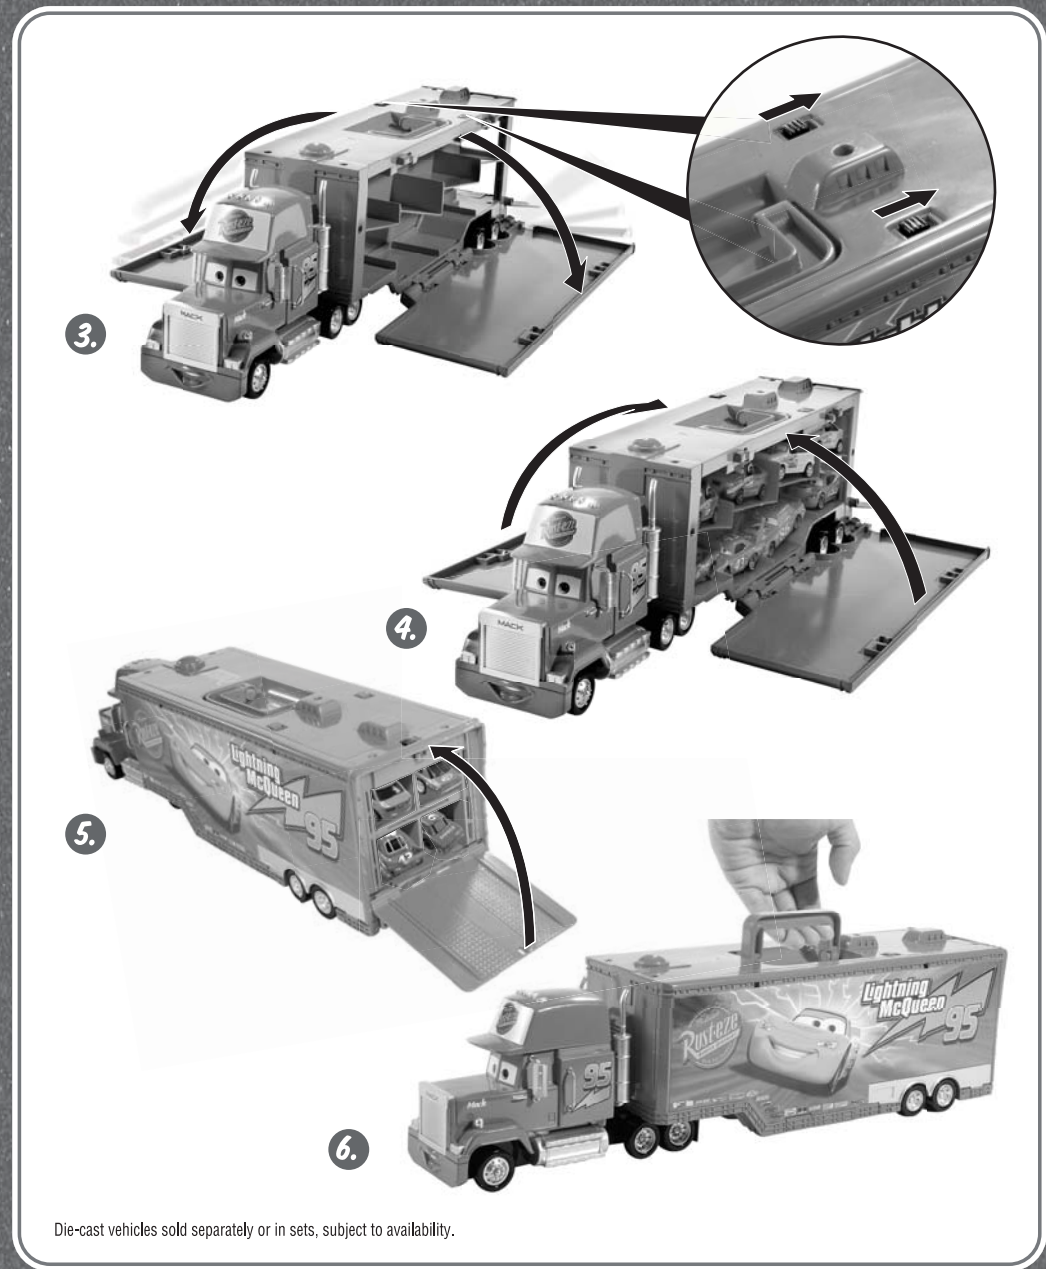

Die-cast vehicles sold separately or in sets, subject to availability.

Mattel, Inc. All Rights Reserved.
Mattel, Inc., 636 Girard Avenue, East Aurora, NY 14052, U.S.A. Consumer Relations, 1 (800) 524-8697. Retain this address for future reference. Mattel U.K. Ltd., Vanwall Business Park, Maidenhead SL6 4UB, Helpline 01628 500303. Mattel Australia Pty., Ltd., Richmond, Victoria, 3121. Consumer Advisory Service - 1300 135 312. Mattel East Asia Ltd., Room 1106, South Tower, World Finance Centre, Harbour City, Tsimshatsui, HK, China. Dllimport & Diedarkan Oleh: Mattel SEA Ptd Ltd. (993532-P) Lot 13.5, 13th Floor, Menara Lien Hoe, Persiaran Tropicana Golf Country Resort, 47410 PJ, Tel: 03-78803817, Fax: 03-78803867.

Mack is a registered trademark of Mack Trucks, Inc.

service.mattel.com