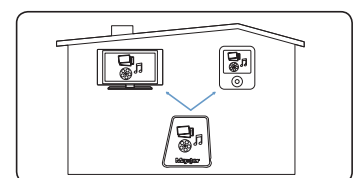

Direct media access and streaming

Maxtor®