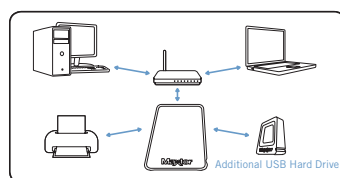

Easy setup and automated backup