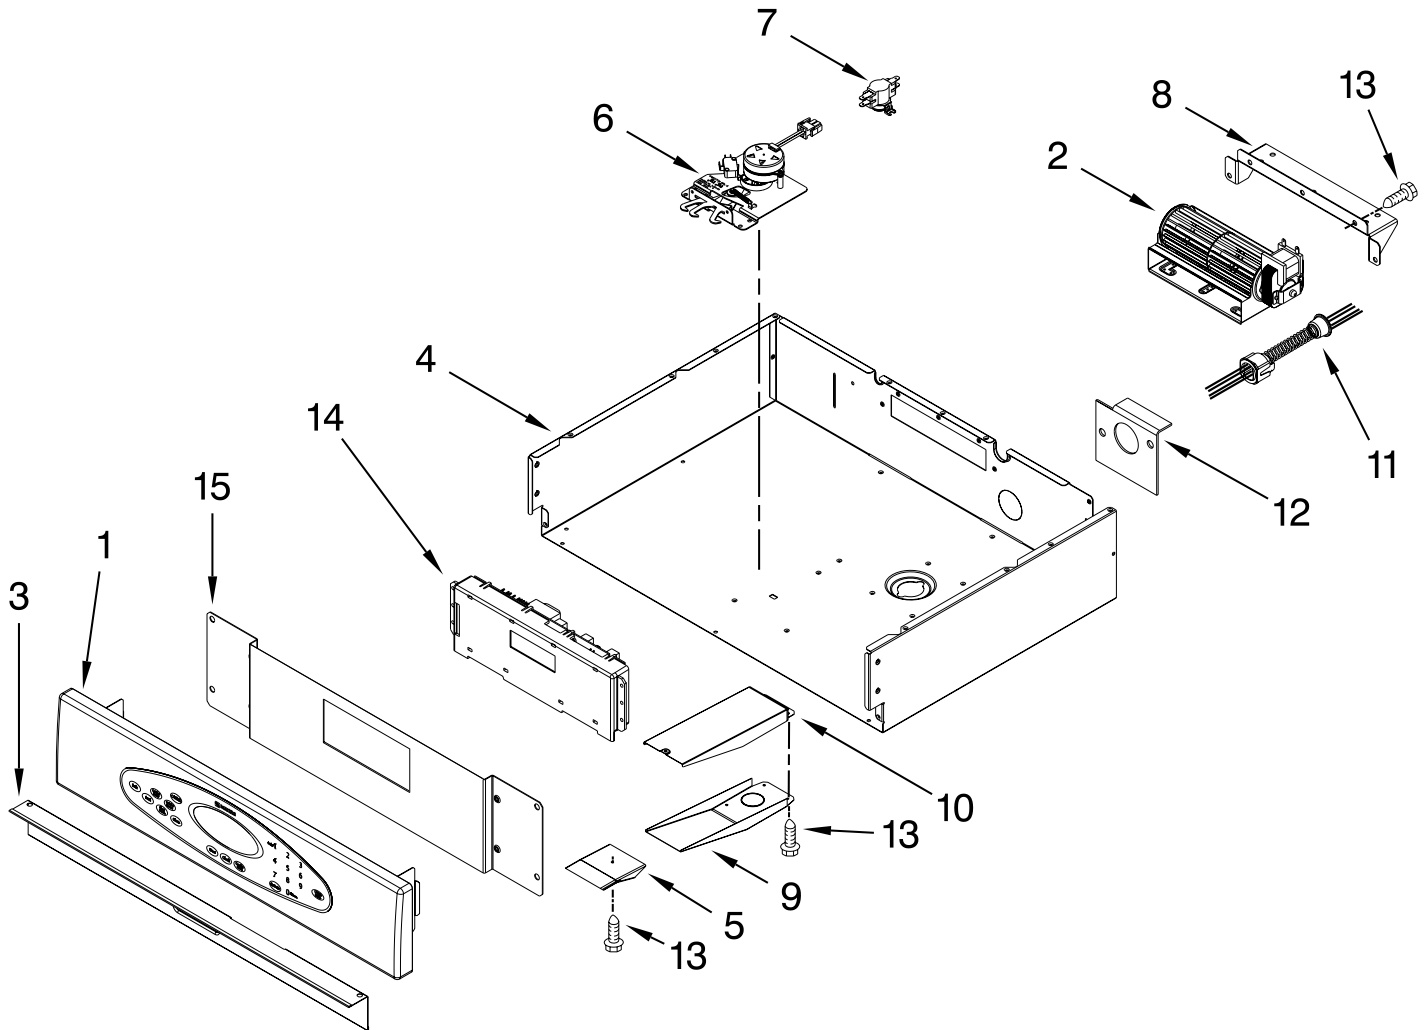

CONTROL PANEL PARTS

For Models: MEW6530DDB19, MEW6530DDS19
(Black) (Stainless)

Illus. No.	Part No.	DESCRIPTION
1		Assembly, Control Panel
	5765M479-60	Black
	5765M434-60	Stainless
2	7427P079-60	Assembly, Fan Motor
3	3608F105-70	Trim, Control Panel
4	4026F092-51	Panel, Top

Illus. No.	Part No.	DESCRIPTION
5	8312P232-60	Extension, Vent
6	W10186996	Switch, Door Lock
7	7403P856-60	Thermostat, Hi-Limit
8	3801F936-51	Bracket, Cooling Fan
9	4011F438-45	Vent, Top

Illus. No.	Part No.	DESCRIPTION
10	4006F169-45	Vent, Bottom
11	5700P829-60	Assembly, Wire Cable
12	8020P048-60	Bracket, Cable
13	7101P426-60	Screw
14	8507P283-60	Electronic, Control
15	3801F834-51	Bracket, Control

FOR ORDERING INFORMATION REFER TO PARTS PRICE LIST