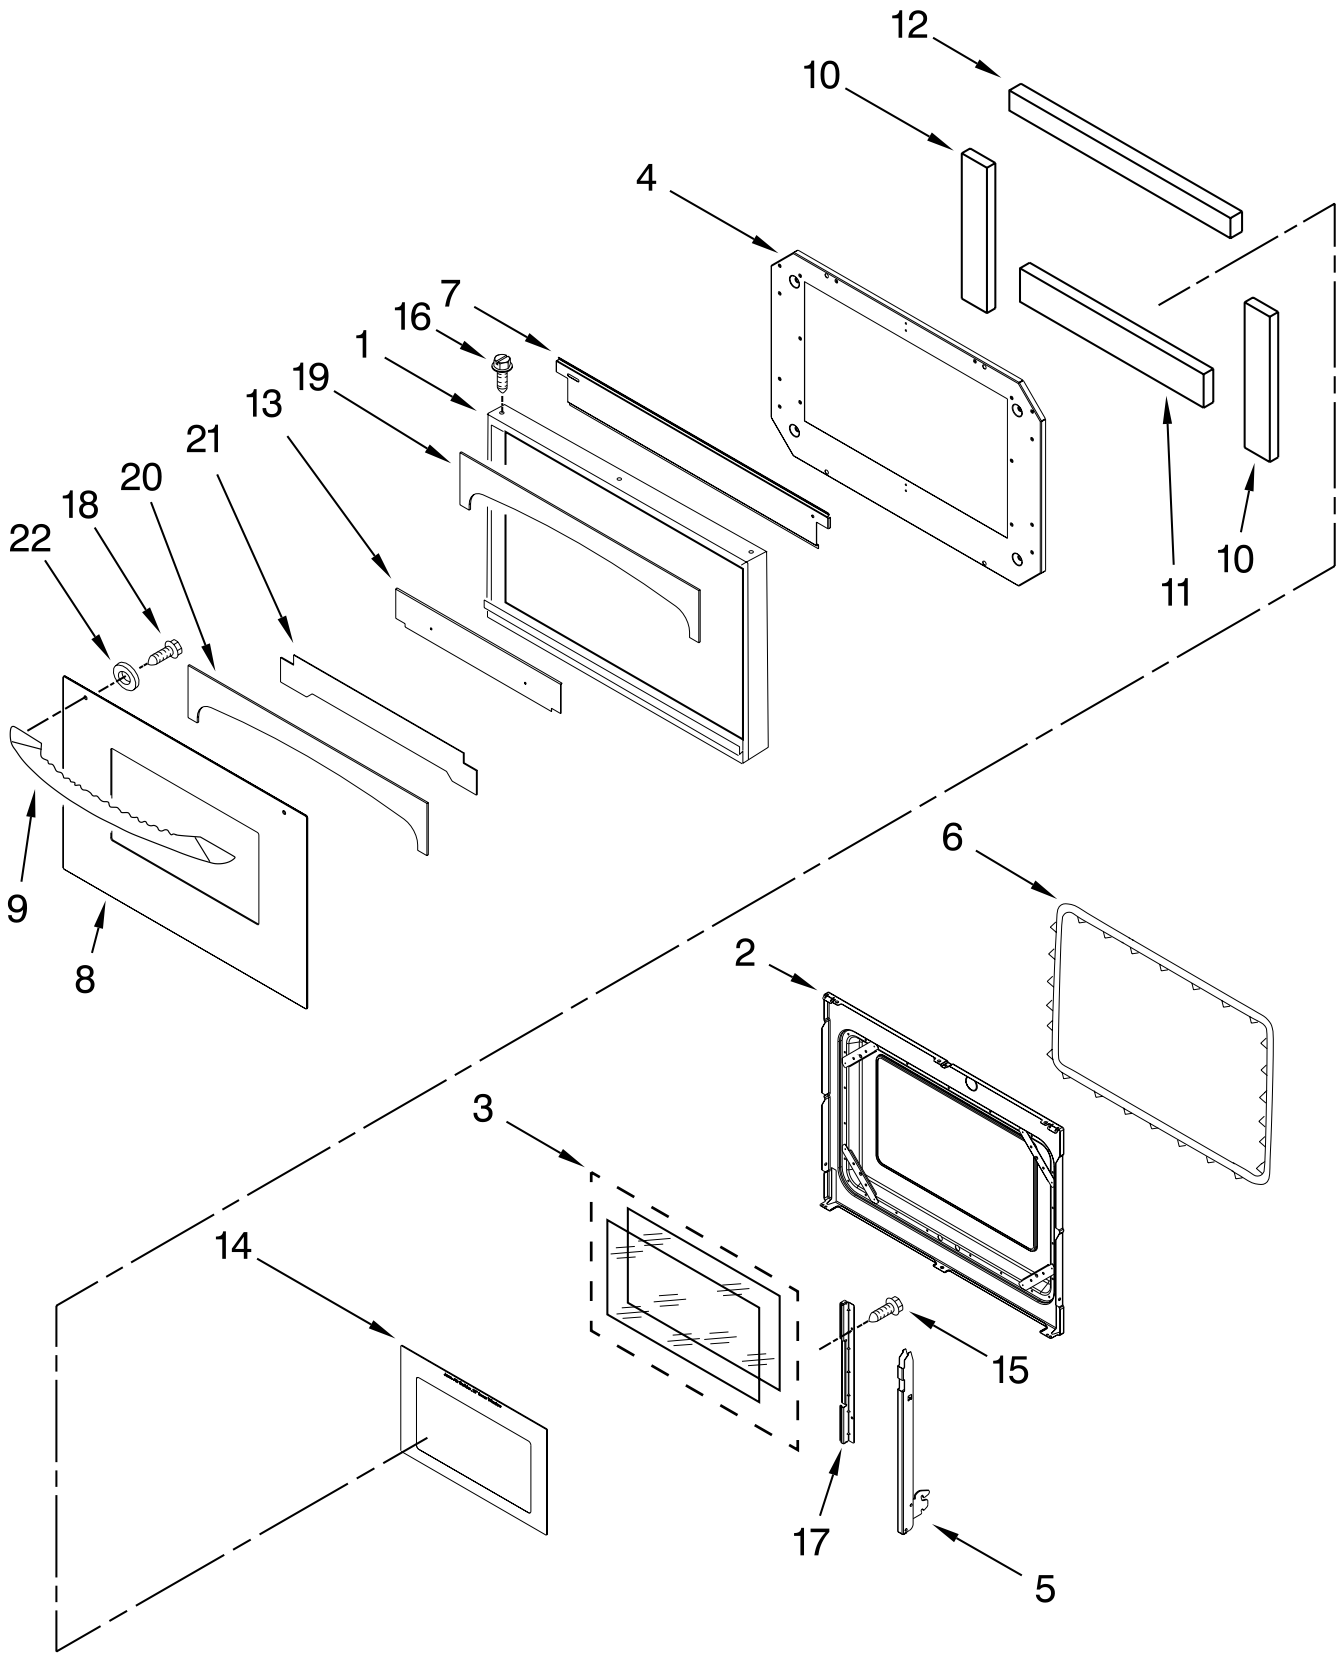

OVEN DOOR PARTS

For Models: MEW6530DDB19, MEW6530DDS19
(Black) (Stainless)

FOR ORDERING INFORMATION REFER TO PARTS PRICE LIST

OVEN DOOR PARTS

For Models: MEW6530DDB19, MEW6530DDS19
(Black) (Stainless)

Illus. No.	Part No.	DESCRIPTION
1		Trim, Frame Door Assy.
	7706P564-60	Black Model
	3603F072-70	Stainless Model
2	2402W265-19	Liner, Oven Door
3	7902P439-60	Assembly, Window
4	3804F218-51	Retainer, Insul.
5	7106P115-60	Hinge, Door
6	7212P061-60	Seal, Door
7	W10205611	Bracket, Handle
8		Glass, Door
	7902P663-60	Black
	W10194891	Stainless
9		Handle, Door
	7701P516-60	Black
	7701P526-60	Stainless
10	7002P380-60	Insulation, Door
11	7002P383-60	Insulation, Btm
12	7002P384-60	Insulation, Top
13	3604F370-45	Shield, Heat
14	7902P711-60	Glass, Door Inner
15	7101P426-60	Screw
16	7101P427-60	Screw
17	3804F144-45	Retainer, Glass
18	7101P681-60	Screw

NOTE: The following components are used on the Stainless Steel Model.

19	7002P386-60	Insulation, Heat
20	7002P403-60	Insulation, Door
21	7002P375-60	Insulation, Handle
22	7109P083-60	Washer, Fiber