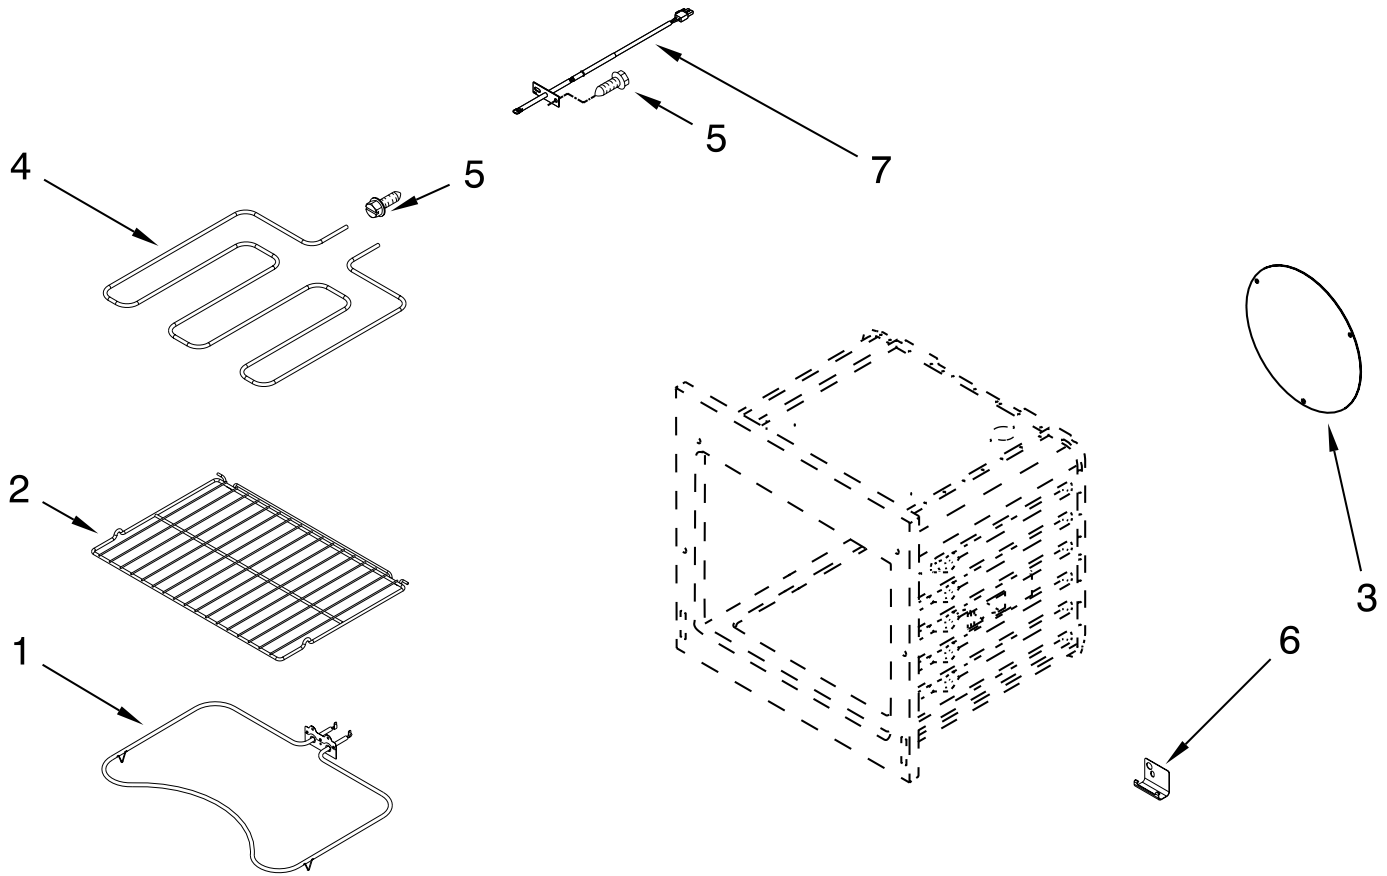

INTERNAL OVEN PARTS

For Models: MEW6530DDB19, MEW6530DDS19
(Black) (Stainless)

Illus. No.	Part No.	DESCRIPTION
1	W10310258	Element, Bake
2	W10282527	Rack, Oven
3	3605F323-19	Plate, Non-Convect
4	W10310260	Element, Broil
5	7101P426-60	Screw
6	7112P126-60	Clip, Oven
7	7430P042-60	Sensor, Oven

FOR ORDERING INFORMATION REFER TO PARTS PRICE LIST