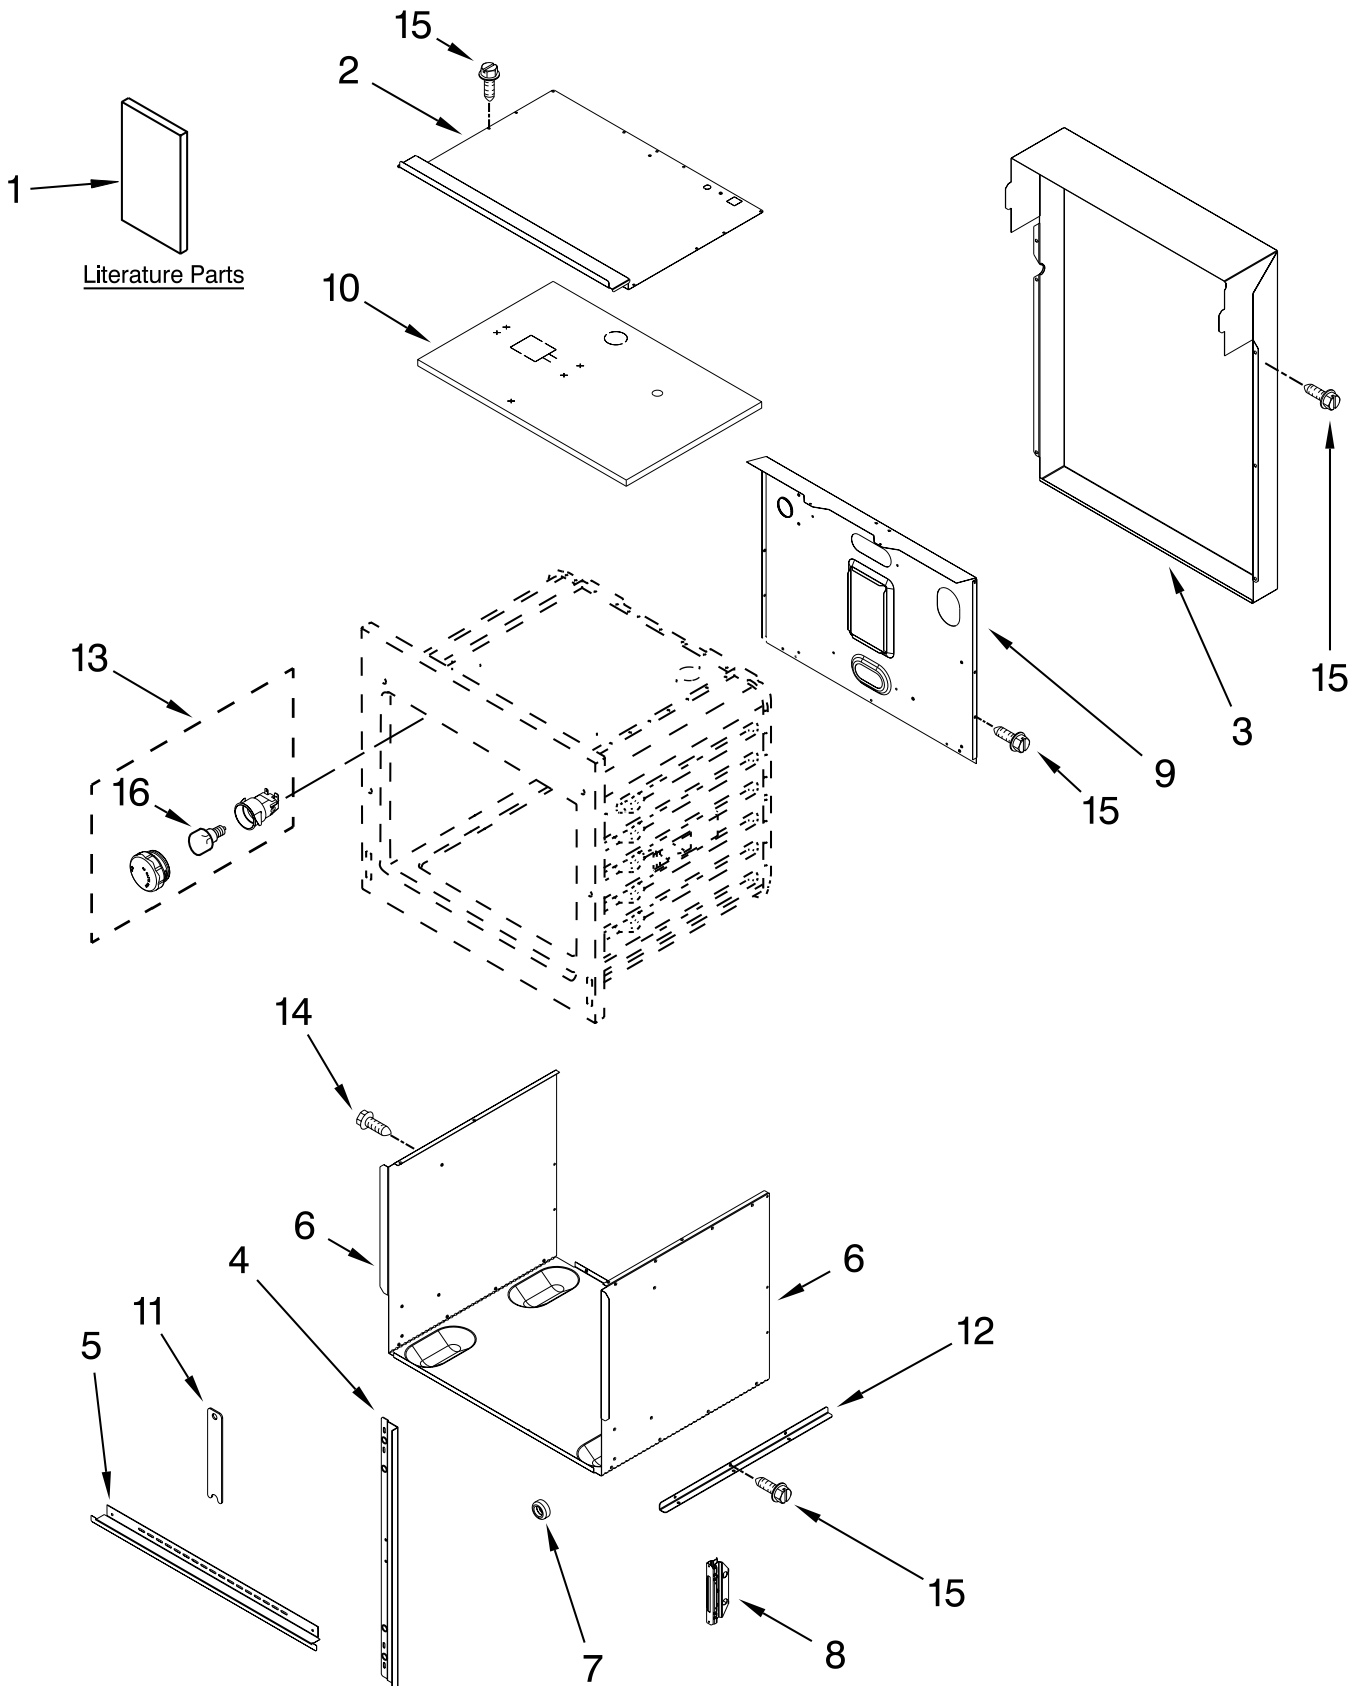

OVEN PARTS

For Models: MEW6530DDB19, MEW6530DDS19
(Black) (Stainless)

30" BUILT-IN
ELECTRIC OVEN
SELF-CLEAN NON-CONVECT

FOR ORDERING INFORMATION REFER TO PARTS PRICE LIST

OVEN PARTS

For Models: MEW6530DDB19, MEW6530DDS19
(Black) (Stainless)

Illus.	Part	
No.	No.	DESCRIPTION
1		Literature Parts
	W10176681	Installation Instructions
	W10169640	Owners Manual Brochure, Tips (Safe Cooking)
	9762761	English
	W10065852	French Wiring Diagram
	W10192628	English
	W10192629	French
2	2624F074-51	Top, Outer
3	2624F061-51	Back, Outer
4	7744P406-60	Trim, Side
5	3608F085-70	Trim, Oven
6	2618F222-51	Panel, Side
7	7109P085-60	Bumper, Rubber
8	8014P031-60	Assembly, Hinge Receptacle
9	2624F056-51	Retainer, Insul.
10	7002P358-60	Insulation, Top/Back
11	3605F236-50	Plate, Hinge Trap
12	3802F116-51	Bottom, Brace
13	7407P181-60	Assembly, Light
14	7101P635-60	Screw
15	7101P426-60	Screw
16	7407P103-60	Bulb, Oven