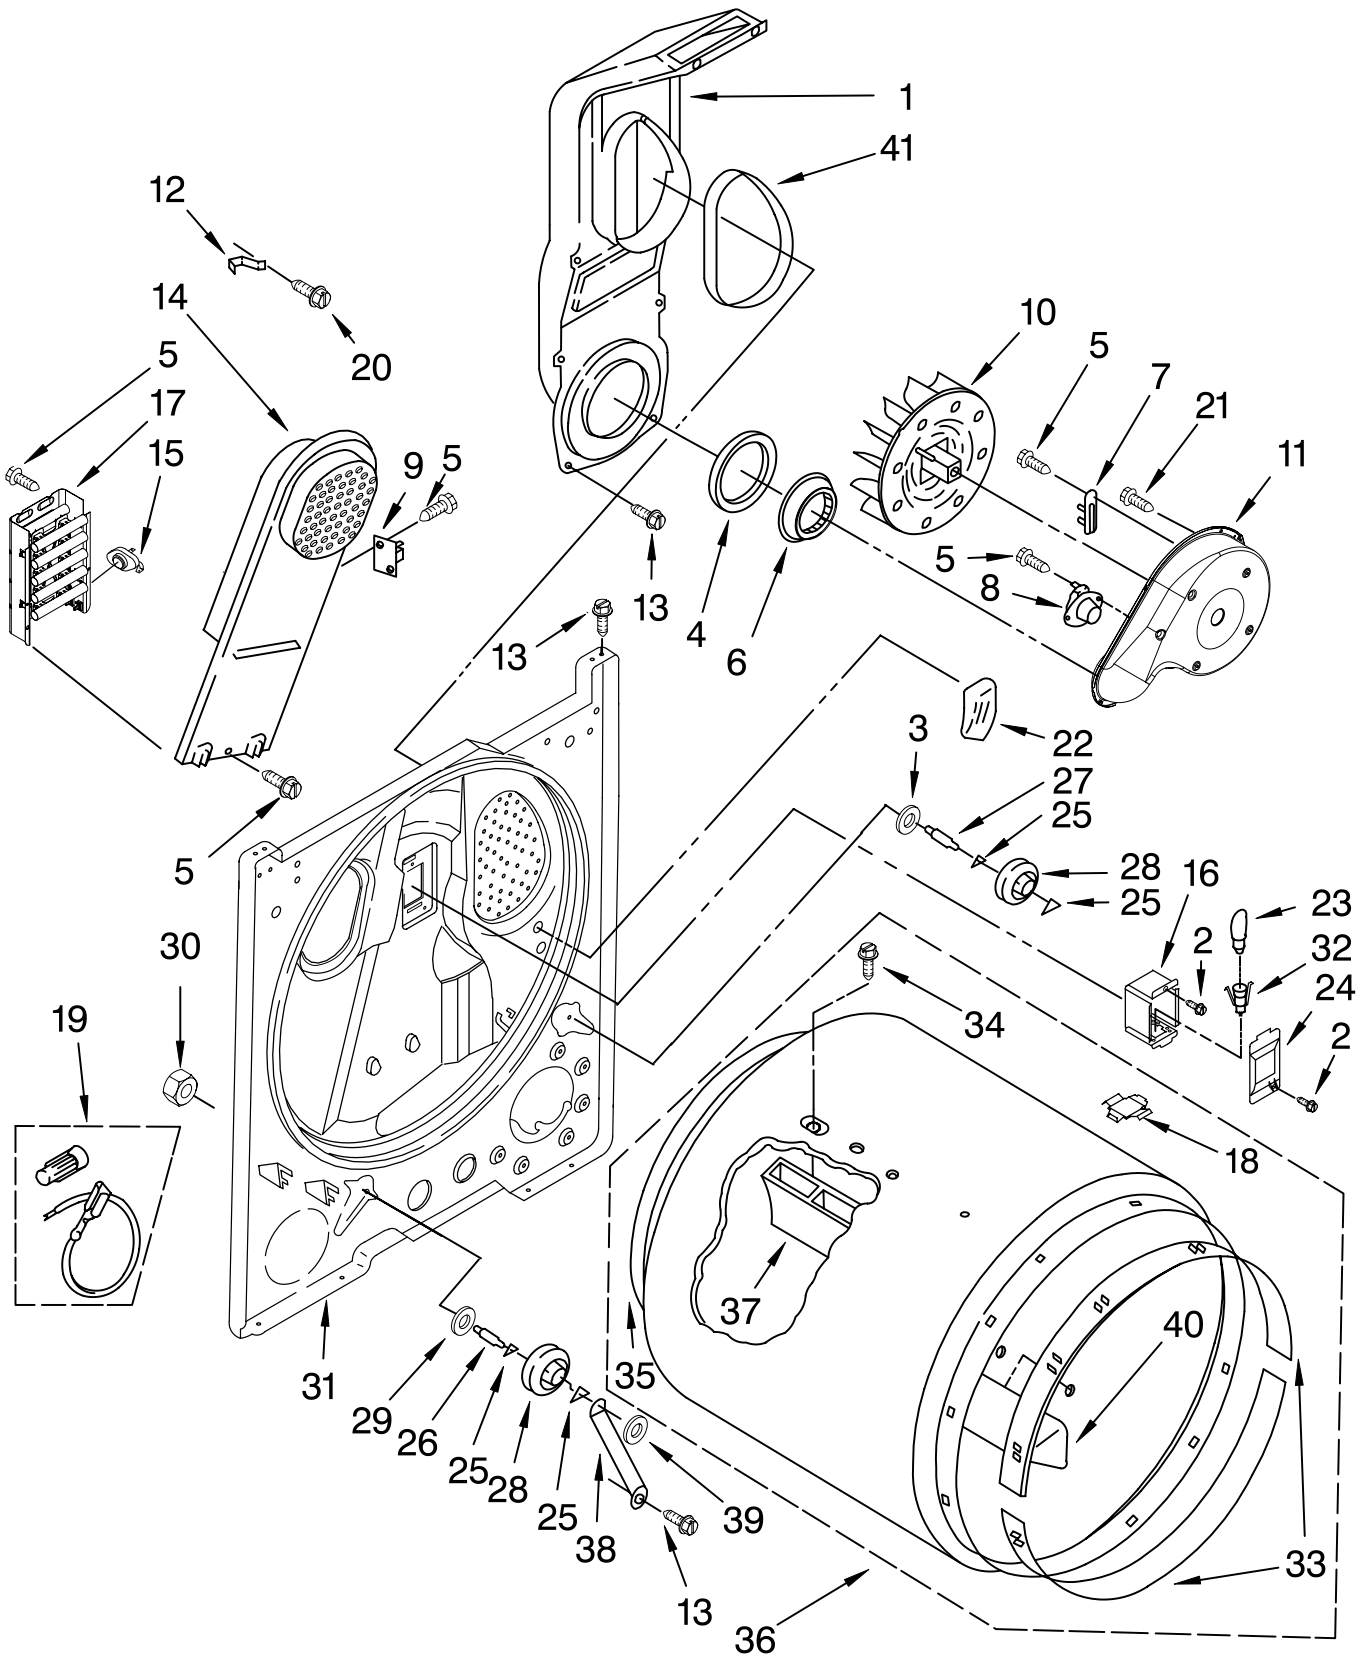

BULKHEAD PARTS

For Model: MED5707TQ0

(White)

FOR ORDERING INFORMATION REFER TO PARTS PRICE LIST

BULKHEAD PARTS

For Model: MED5707TQ0

(White)

Illus. No.	Part No.	DESCRIPTION
1	348368	Lint Chute Assembly
2	487909	Screw, 8-15 x 1/2
3	3388703	Washer-Support
4	347139	Seal, Lint Chute
5	90767	Screw, 8-18 x 3/8
6	696302	Shield, Exhaust
7	3392519	Fuse, Thermal (91 C)
8	8318268	Thermostat, Internal-Bias
9	3977393	Thermal Cut-Off (Includes Item 15)
10	694089	Wheel, Blower
11	8577230	Housing, Blower
12	3398161	Clip
13	343641	Screw, 10-16 x 1/2
14	8541818	Box, Heater
15	3977767	Thermostat, 221°F (105°C)
16	3977373	Bracket, Drum Light
17	3403585	Element, Heater
18	8066086	Drum Hole Plug
19	279457	Wire Kit, Terminal (For Heater Element Wiring Harness Repair)
20	489463	Screw, 8-18 x 5/8
21	3390647	Screw, 8-18 x 1/2
22	3976479	Pad, Sensor
23	3406124	Bulb
24	3402841	Lens, Drum Light
25	690997	Ring, Tri
26	3399506	Shaft, L.H.
27	3399507	Shaft, R.H.
28	3397590	Roller, Support
29	348197	Washer, Support
30	3359452	Nut, 3/8-16
31	3403414	Bulkhead
32	W10136369	Socket Assembly
33	692526	Ring, Bearing (2)
34	W10109200	Screw, 11-16 x 3/4
35	3406130	Seal, Rear Drum
36	695587	Drum Assembly
37	692490	Baffle, Drum (2)
38	3976434	Bracket, Support
39	90296	Clip
40	3403636	Baffle, Drum (1)
41	339956	Seal

FOR ORDERING INFORMATION REFER TO PARTS PRICE LIST