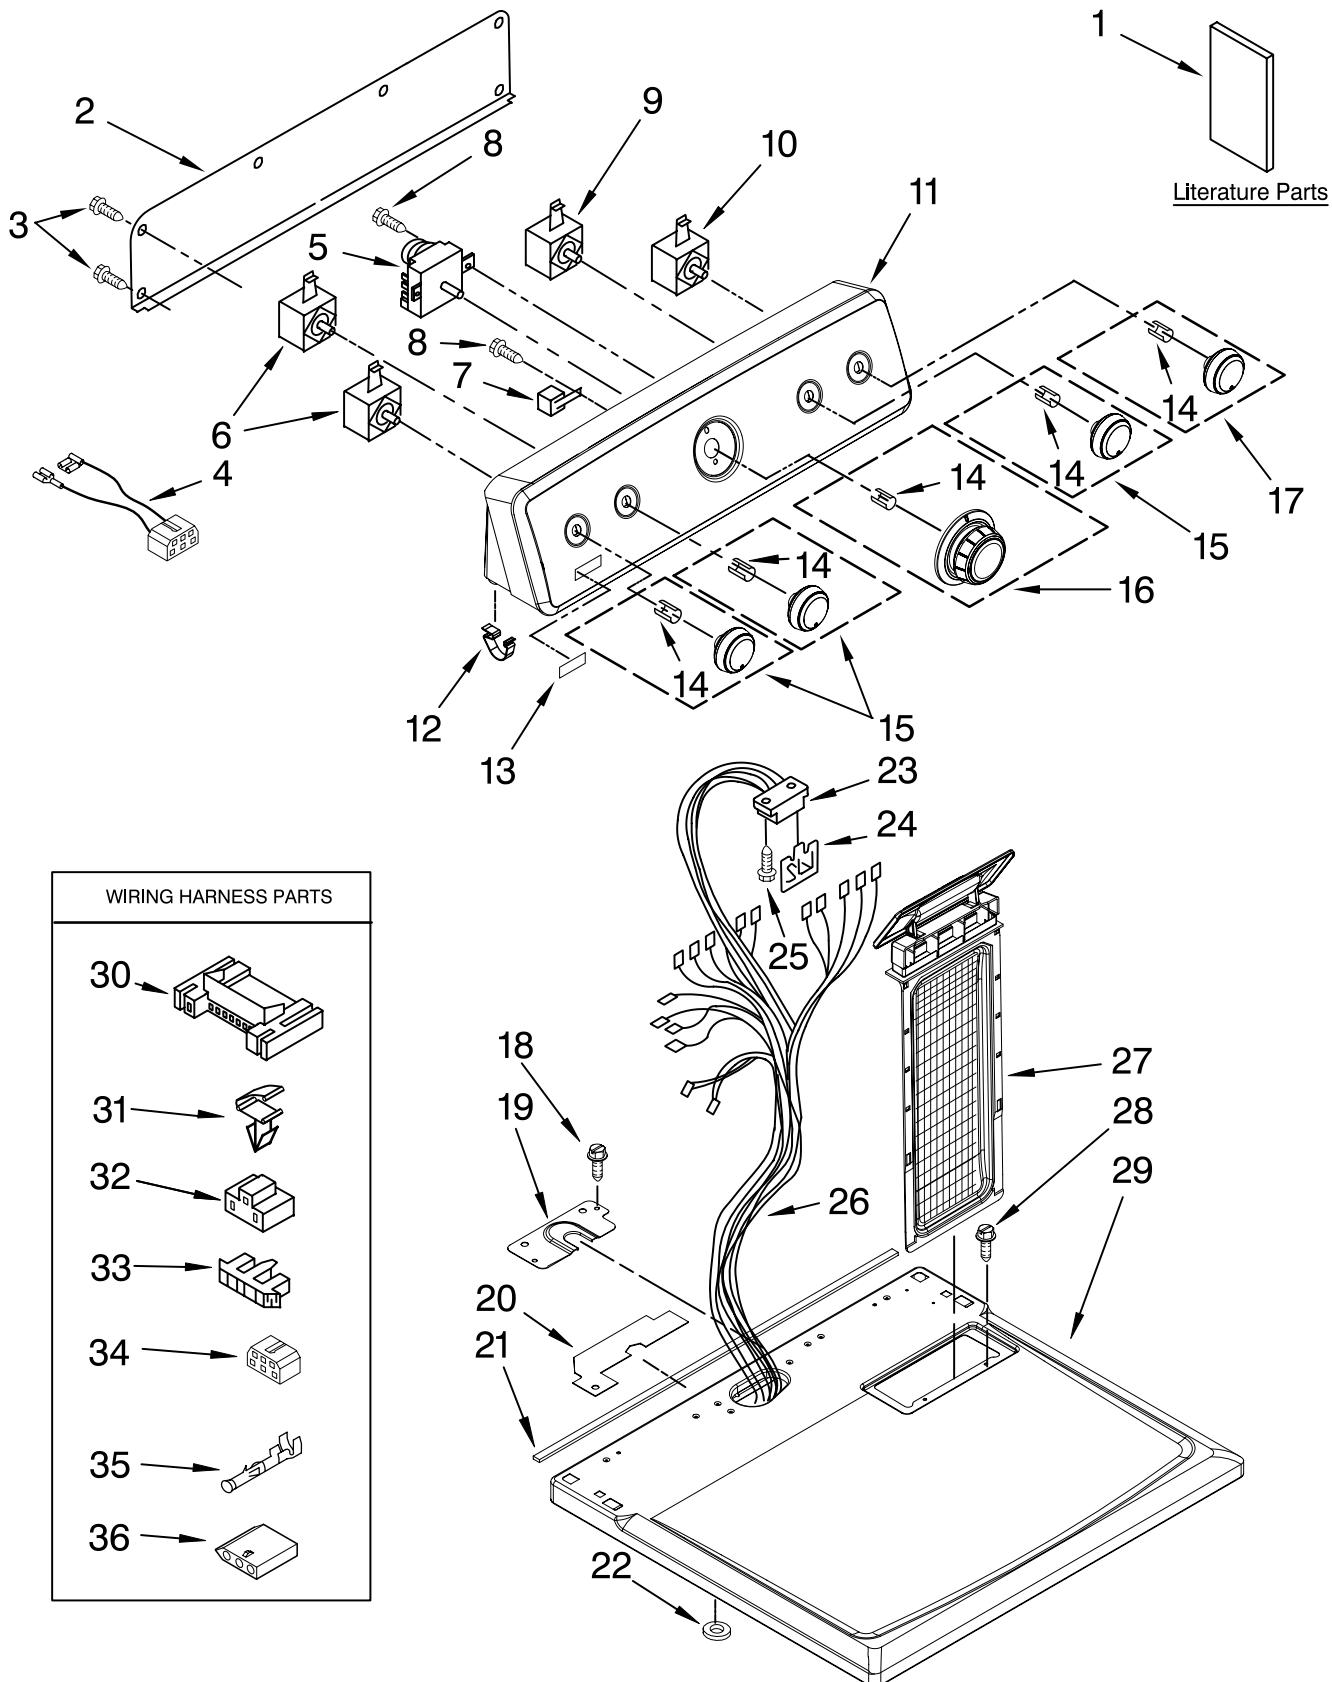

TOP AND CONSOLE PARTS

For Model: MED5707TQ0

(White)

29" ELECTRIC DRYER

WIRING HARNESS PARTS

- 30 →
- 31 →
- 32 →
- 33 →
- 34 →
- 35 →
- 36 →

FOR ORDERING INFORMATION REFER TO PARTS PRICE LIST

TOP AND CONSOLE PARTS

For Model: MED5707TQ0

(White)

<u>Illus. No.</u>	<u>Part No.</u>	<u>DESCRIPTION</u>
1		Literature Parts
	W10089177	Sheet,
		Cycle Feature
	W10088770	Use & Care Guide
	W10124168	Wiring Diagram
2	W10112576	Panel, Rear
3	693995	Screw, 8-18 x 3/8
4	W10124166	Wire, Jumper
		Buzzer On/Off
5	8566184	Timer, 60 Hz.
6	3405156	Switch, Rotary
		Twist Mount
7	694419	Buzzer, Mini
8	8533971	Screw, 8-18 x 5/16
9	8578354	Switch,
		Temperature
10	3398094	Switch,
		Push-To-Start
11	W10086730	Console & Shell
		Assembly (Includes
		Items 12 & 13)
12	8312709	Clip, Console
13	W10112589	Badge Assembly
14	8536939	Clip, Spring
15	W10112582	Knob, Control (2)
16	W10112584	Timer Knob
		Assembly
17	W10112586	Knob,
		Push-To-Start
18	337686	Screw, 8-18 x 3/4
19	8565981	Bracket, Harness
20	W10118608	Seal, Harness
21	W10112267	Seal, Foam
		Console Bracket
22	237446	Washer (Top/Chute)
23	3391885	Connector, Edge
24	8558178	Control,
		Electronic
25	343641	Screw, 10-16 x 1/2
26	W10113070	Harness, Wiring
27	8565972	Screen, Lint
28	688983	Screw, 8-18 x 5/8
29	W10112599	Top
30	3395683	Connector (Motor)
31	3394427	Clip, Harness
32	3401144	Connector
		(PTS Relay)
33	3397269	Connector (Timer)
34	3347243	Connector,
		6-Circuit
35	94614	Terminal
36	3936144	Connector