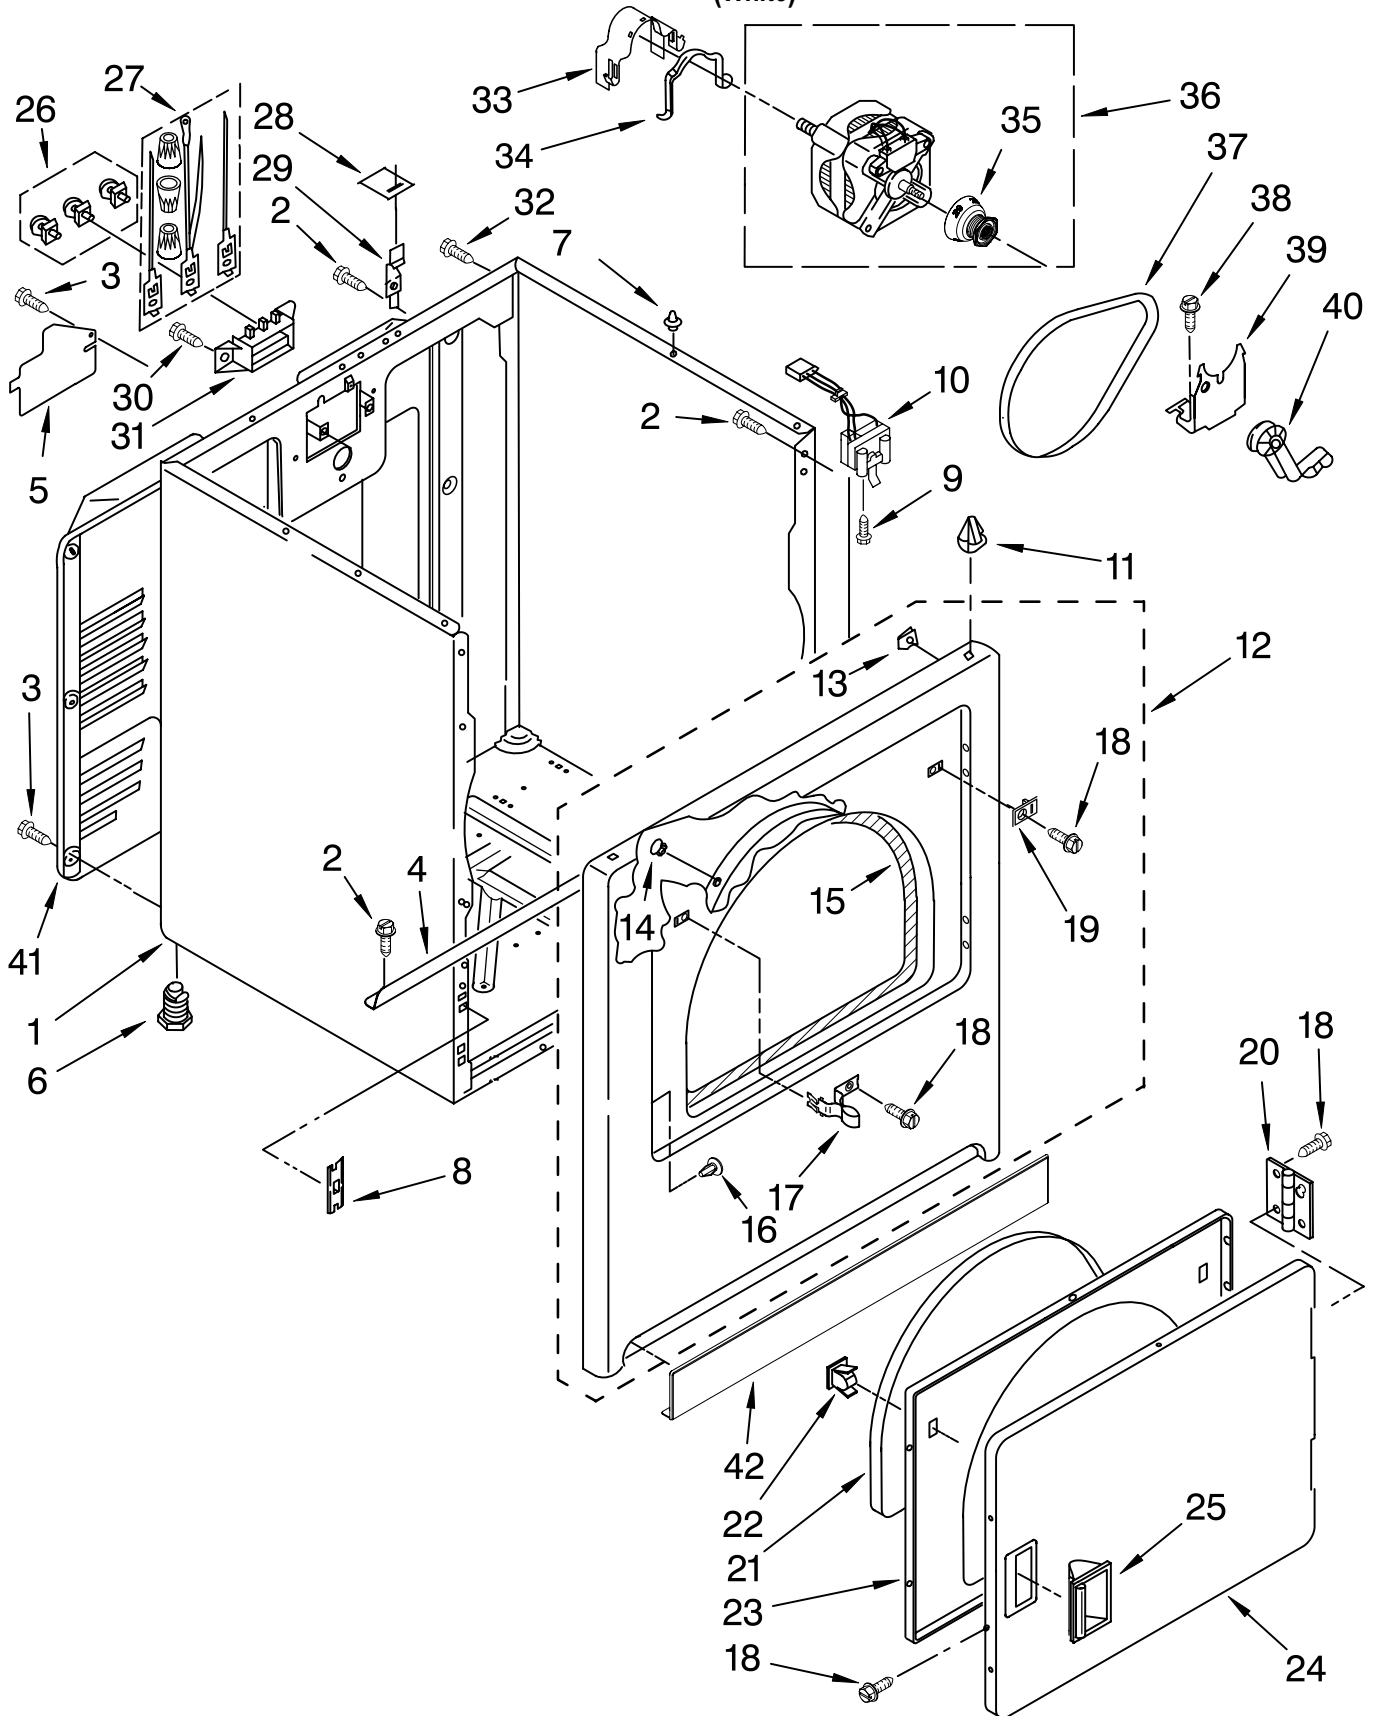

CABINET PARTS

For Model: MED5707TQ0

(White)

FOR ORDERING INFORMATION REFER TO PARTS PRICE LIST

CABINET PARTS

For Model: MED5707TQ0

(White)

Illus. No.	Part No.	DESCRIPTION	Illus. No.	Part No.	DESCRIPTION	Illus. No.	Part No.	DESCRIPTION
1	8530603	Cabinet (Includes Item 4)	13	98234	Clip, Ground	28	18849	Pad, Top Hinge (2)
2	343641	Screw, 10-16 x 1/2	14	685203	Clip, Felt Pad (3)	29	8066217	Hinge, Top (2)
3	693995	Screw, 8-18 x 3/8	15	3406129	Seal & Bearing Assembly	30	3393008	Screw, 10-16 x 1/2
4	8541400	Bracket, Cabinet	16	3404413	Plug, Hole	31	3397659	Block, Terminal
5	3396795	Cover, Block	17	3403431	Strike, Door	32	697776	Screw, 10-32 x 5/8
6	3392100	Foot, Dryer	18	342055	Screw, 8-18 x 1/2	33	3404162	Clamp, Motor (W/Shield)
	279810	Foot-Optional Extended Length (Package of 2) (Not Included)	19	3403630	Plug, Strike	34	660658	Clamp, Motor
7	18776	Locator, Top	20	W10112600	Hinge, Door	35	8066184	Pulley, 60 Hz.
8	3394083	Clip, Front Panel (2)	21	3405246	Seal, Door	36	8066206	Motor Assembly 60 Hz.
9	697773	Screw, 6-20 x 7/8	22	3389441	Catch, Door Assembly	37	W10131364	Belt, Drive
10	3406107	Switch, Door	23	3402341	Door, Rear	38	3400500	Bolt, 5/16-18 x 3/4
11	98669	Lock, Front Top (2)	24	3402335	Door, Front	39	348780	Base, Motor
12	3403444	Panel, Front	25	8565970	Handle, Door	40	691366	Idler & Pulley Assembly
			26	279393	Terminal Block Kit (For Terminal Block)	41	3396805	Panel, Rear
			27	279318	Terminal, Tinned & Brass (3) (Includes Item 26)	42	W10112593	Toe Plate Assembly

FOR ORDERING INFORMATION REFER TO PARTS PRICE LIST