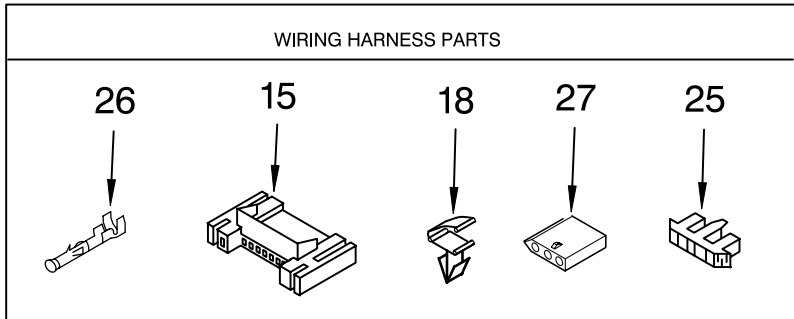

TOP AND CONSOLE PARTS

For Model: MED6300TQ0

(White)

29" ELECTRIC DRYER

IMPORTANT: All Part Numbers Listed Are Whirlpool Numbers. Source Parts Through Whirlpool.

TOP AND CONSOLE PARTS

For Model: MED6300TQ0

(White)

Illus. No.	Part No.	DESCRIPTION
1		Literature Parts
	W10114194	Tech Sheet
	W10114206	Guide, Quick Start
	W10088777	Use & Care Guide
2	8558863	Bracket, Console
3	237446	Washer (Top/Chute)
4	W10051096	User Interface
5	W10120084	Panel, Console
6	3196537	Screw, 8-18 x 5/8
7	8564265	Cover, Rear
8	W10003770	Screw, 6-19 x 3/64
9	W10110196	Knob, Assembly
10	8572270	Assembly, Lint Screen
11	W10044320	Cover, Lint Screen
12	W10044470	Hinge, R.H.
	W10044480	Hinge, L.H.
13	W10001580	Screw
14	337686	Screw, 8-18 x 3/4
15	3395683	Connector (Motor)
16	8565025	Top
17	W10111609	Control, Electronic
18	3394427	Clip-Harness
19	8563853	Bracket, Machine Controller
22	8558853	Grommet
23	W10111428	Harness Wiring
25	3936144	Connector
26	94614	Terminal
27	3397269	Connector, Timer