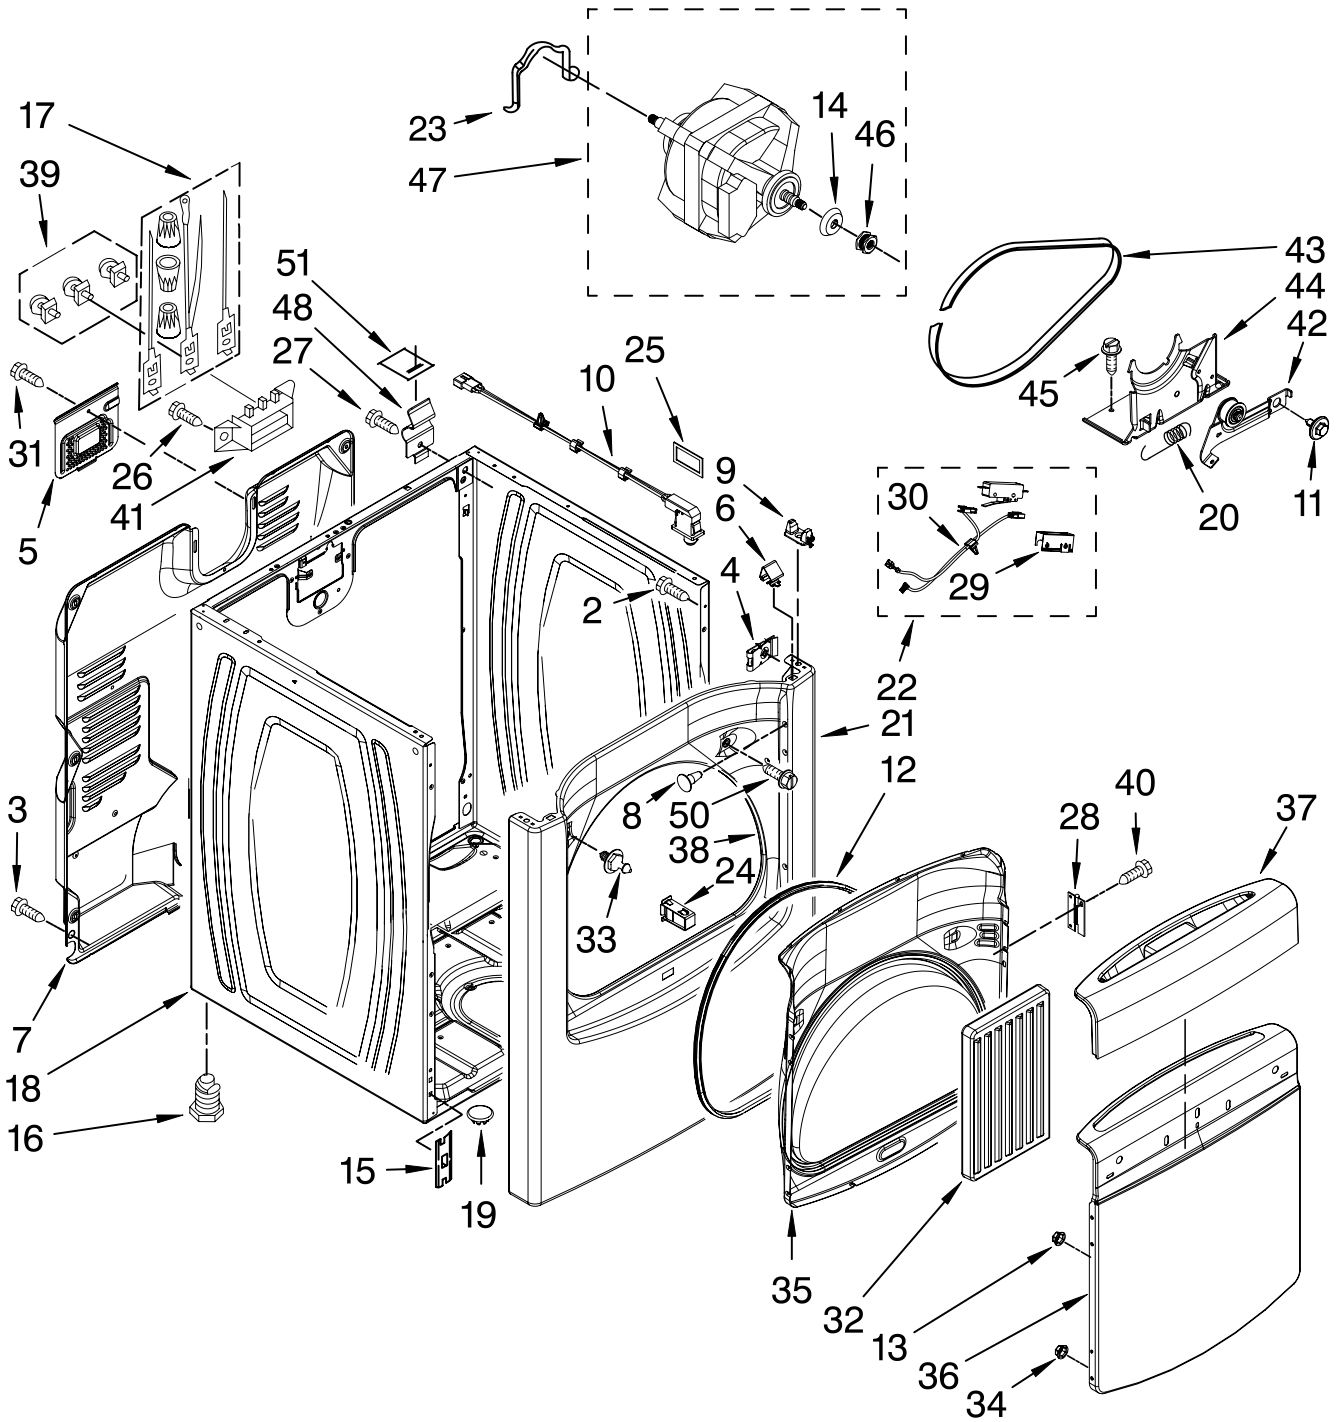

CABINET PARTS

For Model: MED6300TQ0

(White)

FOR ORDERING INFORMATION REFER TO PARTS PRICE LIST

CABINET PARTS

For Model: MED6300TQ0

(White)

Illus. No.	Part No.	DESCRIPTION	Illus. No.	Part No.	DESCRIPTION	Illus. No.	Part No.	DESCRIPTION
2	343641	Screw, 10-16 x 1/2	17	279318	Terminal, Tinned & Brass (3) (Includes Illus. 39)	35	8565020	Door Inner
3	693995	Screw, 8-18 x 3/8				36	W10116924	Door, Outer
4	W10007520	Clip, Ground (2)				37	W10111244	Door Handle
5	W10110241	Cover, Block	18	8557569	Cabinet	38	W10044490	Seal, Front Panel
6	8576625	Lock-Top Front (2)	19	8578560	Hole Plug	39	279393	Terminal Block Kit (For Terminal Block)
7	8558830	Panel, Rear	20	3387374	Spring, Idler	40	342055	Screw, 10-32 x 5/8
8	3404413	Plug-Hole	21	8565029	Panel, Front	41	3397659	Block, Terminal
9	8568303	Locator, Snap Down	22	8566208	Switch Assembly	42	8547174	Pulley Assembly
10	3978977	Door Switch Assembly	23	660658	Clamp, Motor	43	8547168	Belt, Drive
11	3389420	Retainer, Idler	24	8572982	Catch, Door Assembly	44	8547166	Base, Motor
12	8575027	Seal, Door	25	W10118614	Seal, Door Switch	45	W10002600	Bolt, 6-20 x 1 1/4
13	342055	Pal Nut (4)	26	3393008	Screw, 10-16 x 1/2	46	8578565	Pulley, 60 HZ
14	8578538	Restrainer, Belt	27	3390631	Screw, 8-18 x 1/2	47	8566152	Motor Assembly 60 HZ.
15	3394083	Clip, Front Panel (2)	28	8565018	Hinge, Assembly	48	238088	Hinge, Top (2)
16	3392100	Foot, Dryer	29	8564011	Bracket, Switch	50	W10100830	Screw, 10-16 x 3/64
	279810	Foot-Optional (Extended Length Package of 2) (Not Included)	30	8539897	Belt-Switch Jumper	51	18849	Pad-Top Hinge
			31	8533974	Screw Ground			
			32	W10050060	Filler-Door			
			33	8572983	Strike, Door			
			34	308499	Palnut (10)			

IMPORTANT: All Part Numbers Listed Are Whirlpool Numbers. Source Parts Through Whirlpool.