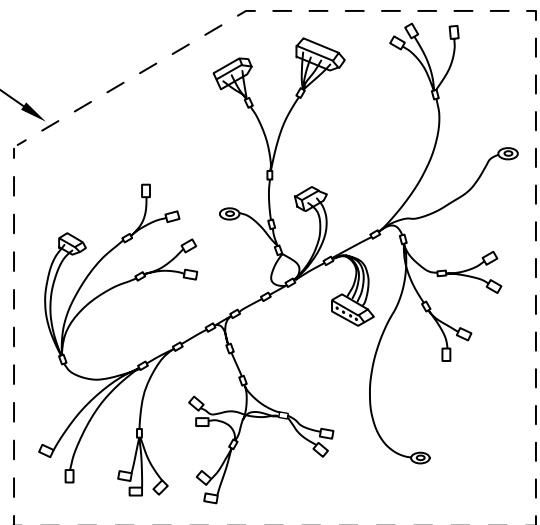

TOP AND CONSOLE PARTS

For Model: MED6300TQ0

(White)

29" ELECTRIC DRYER

IMPORTANT: All Part Numbers Listed Are Whirlpool Numbers. Source Parts Through Whirlpool.

TOP AND CONSOLE PARTS

For Model: MED6300TQ0

(White)

Illus. No.	Part No.	DESCRIPTION
1		Literature Parts
	W10114194	Tech Sheet
	W10114206	Guide, Quick Start
	W10088777	Use & Care Guide
2	8558863	Bracket, Console
3	237446	Washer (Top/Chute)
4	W10051096	User Interface
5	W10120084	Panel, Console
6	3196537	Screw, 8-18 x 5/8
7	8564265	Cover, Rear
8	W10003770	Screw, 6-19 x 3/64
9	W10110196	Knob, Assembly
10	8572270	Assembly, Lint Screen
11	W10044320	Cover, Lint Screen
12	W10044470	Hinge, R.H.
	W10044480	Hinge, L.H.
13	W10001580	Screw
14	337686	Screw, 8-18 x 3/4
15	3395683	Connector (Motor)
16	8565025	Top
17	W10111609	Control, Electronic
18	3394427	Clip-Harness
19	8563853	Bracket, Machine Controller
22	8558853	Grommet
23	W10111428	Harness Wiring
25	3936144	Connector
26	94614	Terminal
27	3397269	Connector, Timer

IMPORTANT: All Part Numbers Listed Are Whirlpool Numbers. Source Parts Through Whirlpool.

BULKHEAD PARTS

For Model: MED6300TQ0

(White)

IMPORTANT: All Part Numbers Listed Are Whirlpool Numbers. Source Parts Through Whirlpool.