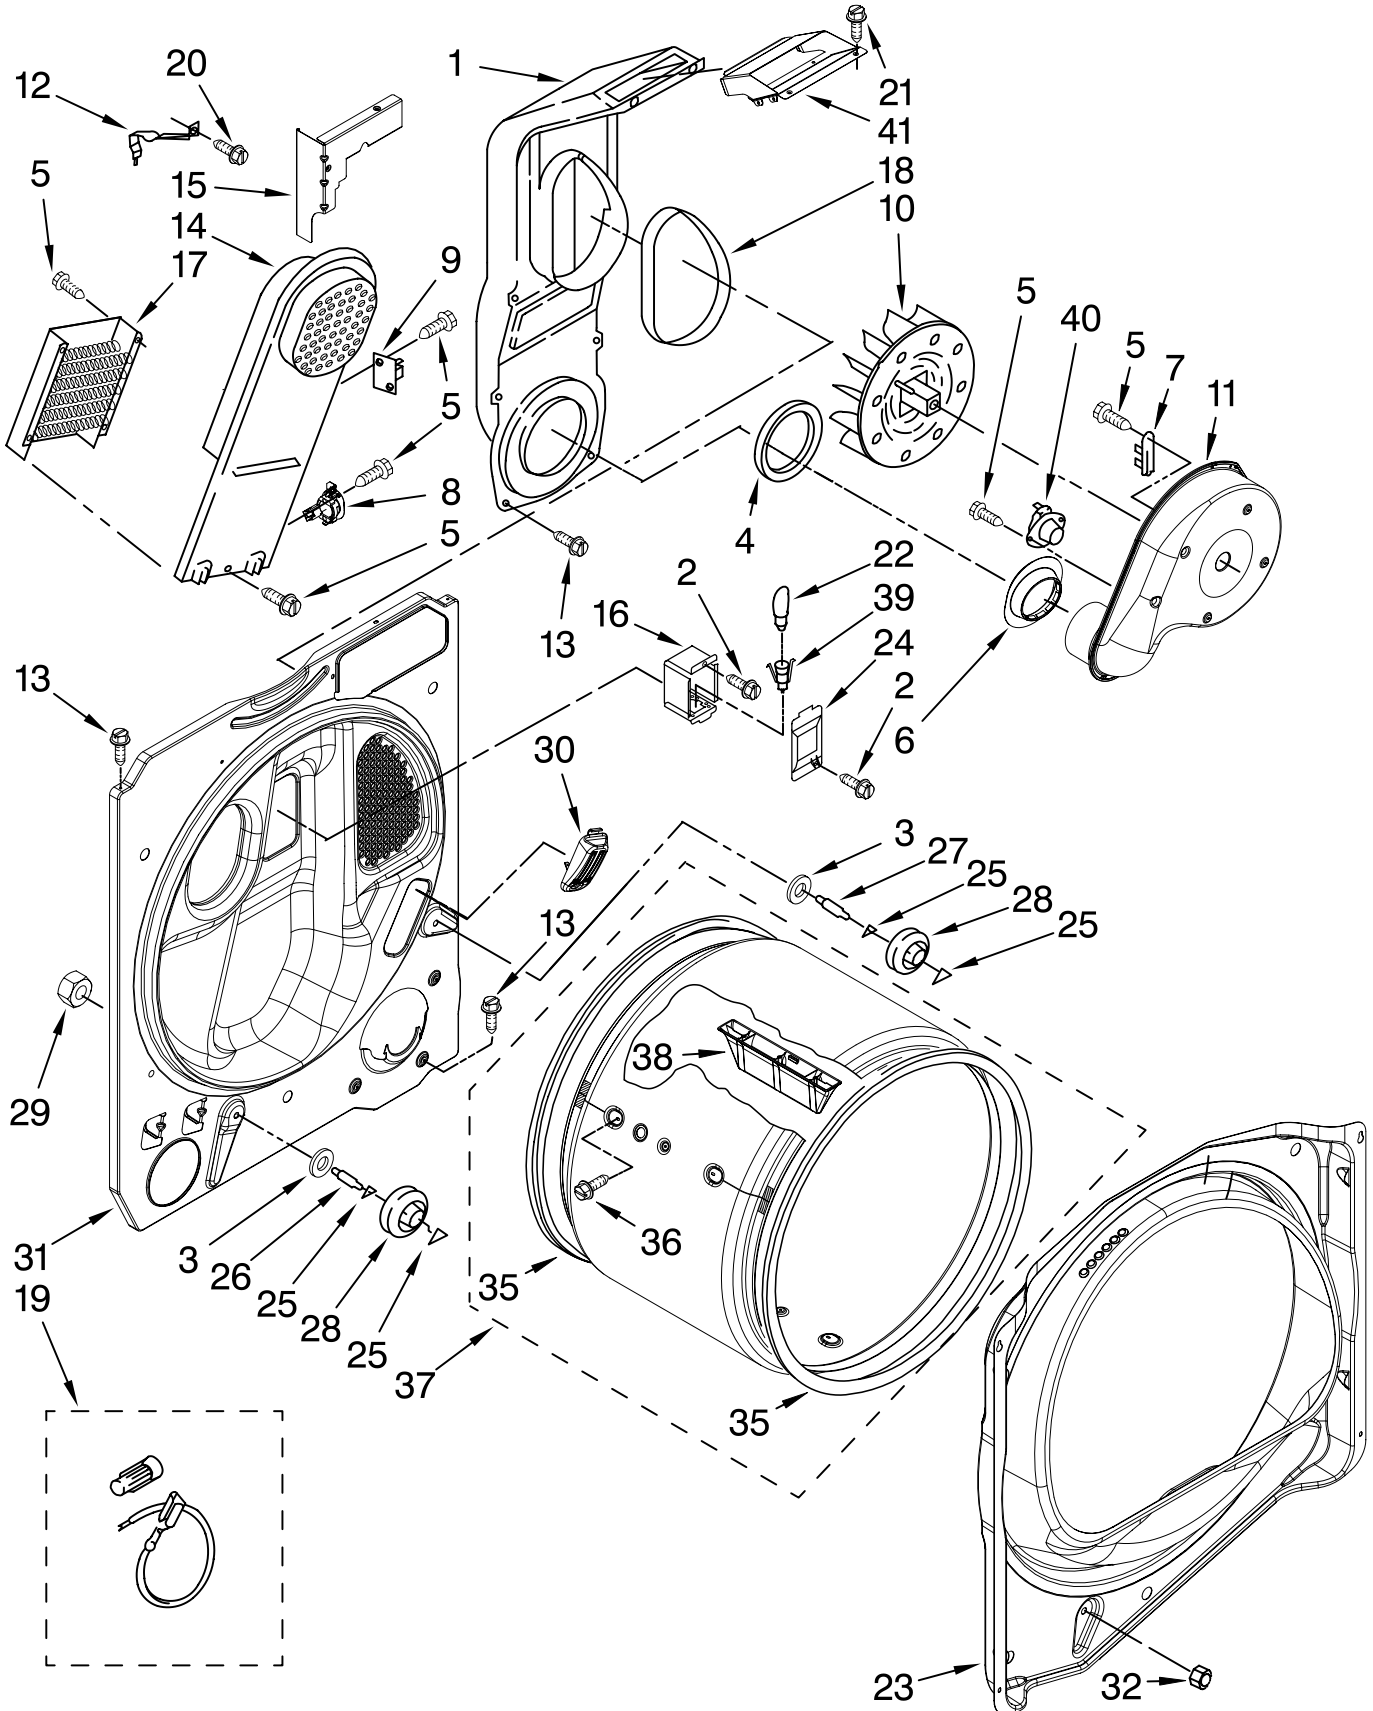

BULKHEAD PARTS

For Model: MED6300TQ0

(White)

IMPORTANT: All Part Numbers Listed Are Whirlpool Numbers. Source Parts Through Whirlpool.

BULKHEAD PARTS

For Model: MED6300TQ0

(White)

Illus. No.	Part No.	DESCRIPTION
1	8544805	Lint Chute Assembly
2	487909	Screw, 8-15 x 1/2
3	3387459	Washer-Support
4	347139	Seal, Lint Chute
5	90767	Screw, 8-18 x 3/8
6	8573836	Shield, Exhaust
7	3392519	Thermal-Fuse (91C)
8	8566498	Thermostat, HI-Limit
9	W10169881	Kit, Thermal Cut-Off (Includes Illus. 8)
10	694089	Wheel, Blower
11	8577230	Housing, Blower
12	8546149	Clip-Heater Box
13	343641	Screw, 10-16 x 1/2
14	8544801	Box, Heater
15	W10053480	Bracket, Lint Chute
16	3977373	Bracket, Drum Light
17	8573069	Element, Heater
18	8544813	Seal
19	279457	Wire Kit, Terminal (For Heater Element Wiring Harness Repair)
20	489463	Screw, 8-18 x 5/8
21	3196537	Screw
22	3406126	Bulb
23	8558890	Bulkhead, Front
24	3402841	Lens, Drum Light
25	690997	Ring Tri
26	8575325	Shaft, (L.H.)
27	8575324	Shaft, (R.H.)
28	8536973	Roller, Support
29	W10001120	Nut, 3/8-16
30	8576468	Assembly, Sensor
31	8557242	Bulkhead, Rear
32	3934666	Nut 3/8-16 (R.H.)
35	8557277	Seal Drum (2)
36	W10109200	Screw, 11-16 x 3/4
37	8557270	Drum, Assembly
38	8565688	Baffle, Drum (3)
39	3403634	Socket Assembly
40	8577274	Thermistor
41	8544810	Collar, Lint Chute

IMPORTANT: All Part Numbers Listed Are Whirlpool Numbers. Source Parts Through Whirlpool.