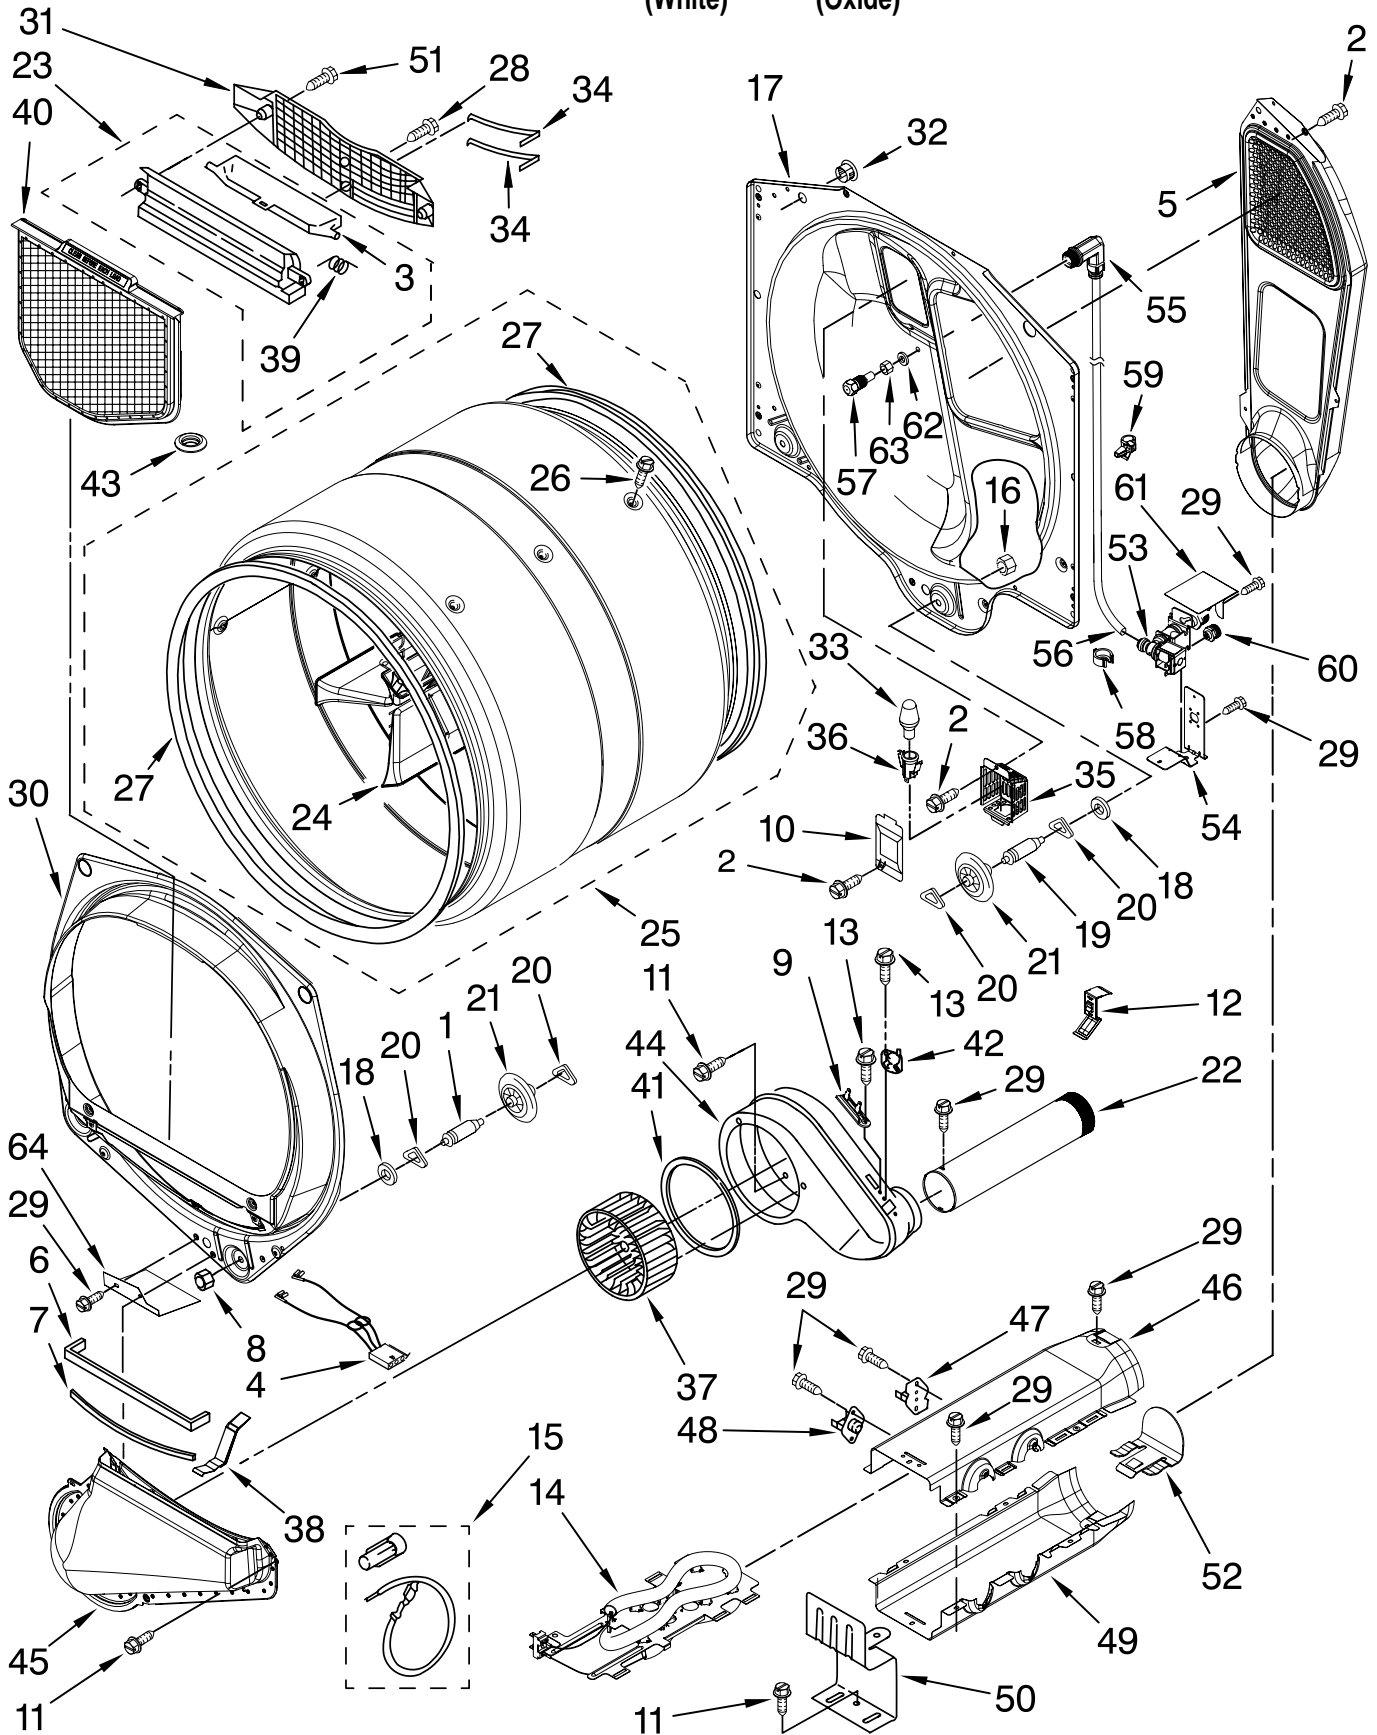

BULKHEAD PARTS

For Models: MEDE900VW1, MEDE900VJ1
(White) (Oxide)

FOR ORDERING INFORMATION REFER TO PARTS PRICE LIST

BULKHEAD PARTS

For Models: MEDE900VW1, MEDE900VJ1
(White) (Oxide)

Illus. No.	Part No.	DESCRIPTION	Illus. No.	Part No.	DESCRIPTION	Illus. No.	Part No.	DESCRIPTION
1	8575324	Shaft, R.H. Thread	24	697693	Baffle, Drum	49	8544770	Housing-Tab Heater Box
2	3390647	Screw, 8-18 x 1/2	25	W10181467	Complete Drum Assembly	50	8066099	Bracket, Heater Box
3	W10153413	Door, Lint Screen	26	W10219342	Screw, 8-16 x 1/2	51	3387230	Screw, 10-16 x 1
4	3406653	Harness, Sensor	27	W10166807	Seal, Drum	52	8544776	Flange, Heater Box
5	697354	Air Duct Assembly	28	695240	Screw, 8-18 x 1/2	53	W10044596	Valve, Water Inlet (Includes Items, 29, 54, 60 & 61)
6	697813	Seal, Outlet Housing	29	90767	Screw, 8-18 x 3/8	54	W10044597	Bracket, Valve
7	697814	Seal, Drum Front	30	W10252304	Bulkhead, Front	55	W10044606	Nozzle & Hose Assembly (Includes Items, 57, 59, 62 & 63)
8	3934666	Nut, 3/8 x 16(R.H.)	31	W10153412	Grille, Outlet	56	W10044598	Hose, (Not Servicable) Includes With Item 55.)
9	3392519	Thermal - Fuse (91°C)	32	8529007	Plug-Rear Bulkhead	57	W10044629	Nozzle & Screen Assembly
10	3402841	Lens, Drum Light	33	3406124	Bulb, Light	58	W10044615	Clip, Push-To-Connect Cable, Tie
11	489463	Screw, 8-18 x 5/8	34	3387223	Electrode, Sensor	59	3391018	Coupling, Hose
12	8572105	Clip, Exhaust Pipe	35	8578825	Bracket, Drum Light	60	W10044605	Cover, Inlet Valve
13	8533971	Screw, 8-18 x 5/16	36	W10214261	Socket Assembly	61	W10184825	Washer, Nozzle
14	8544771	Heater Element	37	697772	Wheel, Blower	62	W10044579	Nut, Brass
15	279457	Terminal Wire Kit (For Heater Element Wiring Harness Repair)	38	8066208	Clip, Spring	63	W10044628	Shield, Blower Housing (Includes, Item 29).
16	W10001120	Nut, 3/8-16 (L.H.)	39	3394986	Spring, Lint Screen Door	64	W10128629	
17	W10124071	Bulkhead, Rear	40	W10049370	Lint Screen			
18	3387459	Washer, Support	41	697770	Seal, Cover Plate			
19	8575325	Shaft, L.H. Thread	42	8577274	Thermistor			
20	690997	Ring, Tri	43	W10128544	Caplug			
21	8536973	Roller, Support	44	8544362	Housing, Blower			
22	8066224	Exhaust Pipe	45	8066168	Lint Duct Assembly			
23	W10153423	Housing, Outlet	46	8544769	Housing-Slot Heater Box			
			47	8318314	Thermal Cut-Off (Includes Illus. No. 48)			
			48	3391914	Thermostat 295°F (215°C) High Limit			

FOR ORDERING INFORMATION REFER TO PARTS PRICE LIST