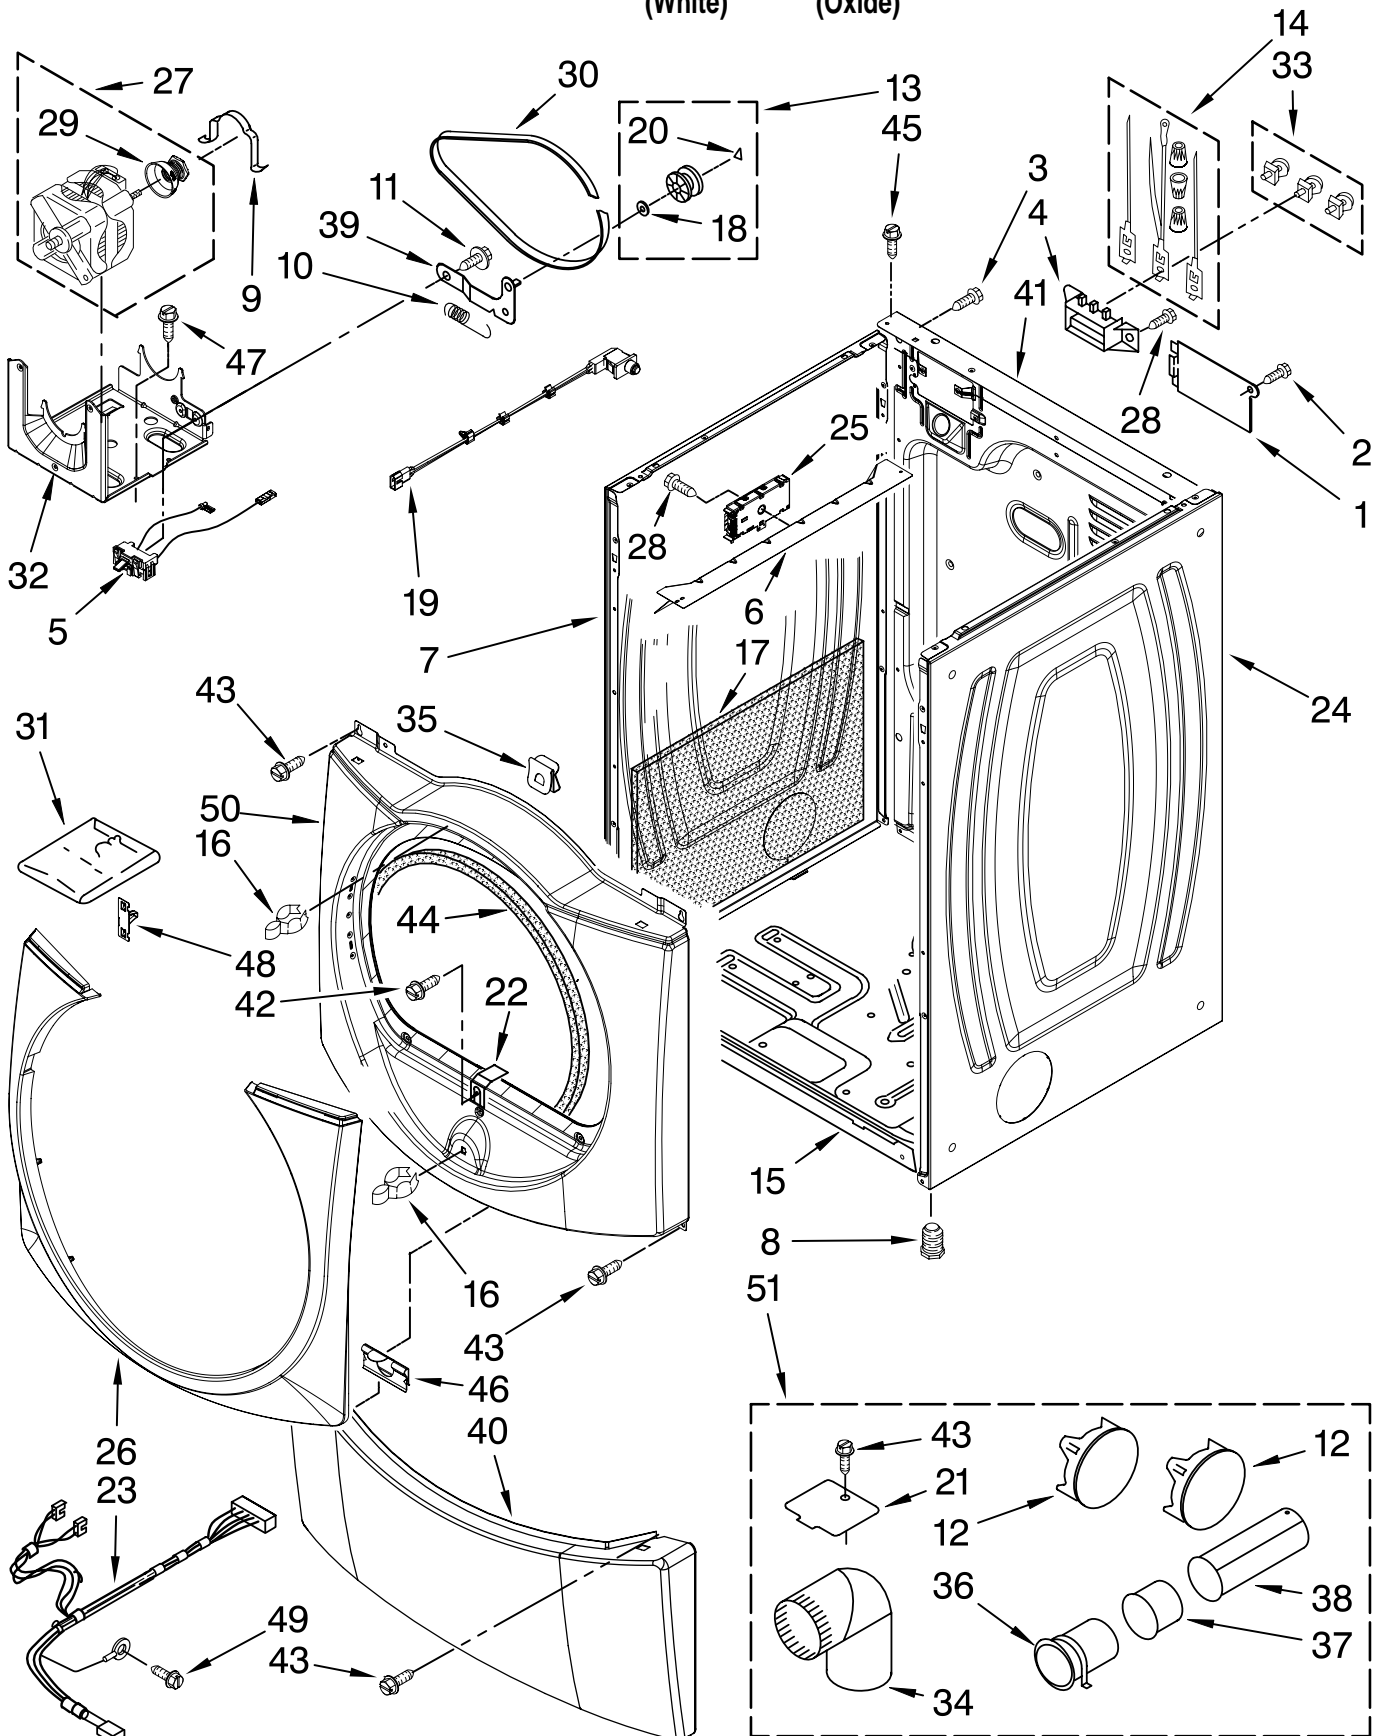

CABINET PARTS

For Models: MEDE900VW1, MEDE900VJ1
(White) (Oxide)

FOR ORDERING INFORMATION REFER TO PARTS PRICE LIST

CABINET PARTS

For Models: MEDE900VW1, MEDE900VJ1
(White) (Oxide)

Illus. No.	Part No.	DESCRIPTION	Illus. No.	Part No.	DESCRIPTION	Illus. No.	Part No.	DESCRIPTION
1	8576583	Cover, Terminal Block	19	W10128087	Assembly, Door Switch	37	8563750	Exhaust Pipe (Short)
2	3390814	Screw, 8-18 x 3/8	20	690997	Tri Ring	38	8563749	Exhaust Pipe (Long)
3	8533974	Screw, 10-32 x 5/8 (Ground)	21	8066115	Cover-Plate	39	3388674	Idler Bracket
4	3397659	Block, Terminal	22	8529053	Ramp, Door	40		Panel, Toe
5	W10246525	Switch, Broken Belt	23	W10242904	Harness, Digital Interface		W10246269	White
6	8563727	Bracket, Control	24		Panel, Side (R.H.)		W10246285	Oxide
7		Panel, Side (L.H.)		W10192446	White	41	W10247569	Panel, Rear
	W10192435	White		W10193959	Oxide	42	3357011	Screw, 10-16 x 1/2
	W10193956	Oxide	25	W10174746	Control Board	43	3390647	Screw, 8-18 x 1/2
8	3392100	Foot, Dryer	26		Trim-Ring Assembly	44	3387242	Seal, Front Panel
	279810	Foot - Optional (Extended Length Package Of 2) (Not Included)		W10221445	White	45	3393008	Screw, 10-16 x 1/2
				W10221447	Oxide (Includes Item. 48)	46	8519459	Clip, Toe Panel
9	W10121316	Clamp, Motor (2)	27	8538263	Motor, Assembly 60 HZ.	47	343641	Screw, 10-16 x 1/2
10	3387374	Spring, Idler	28	90767	Screw, 8-18 x 3/8	48	W10129065	Trim-Clip Metal
11	3389420	Retainer, Idler	29	8578220	Pulley 60 HZ.	49	693995	Screw, Ground
12		Plug, Multivent	30	W10112954	Belt, Drive	50		Front Panel
	49252	White	31	8541503	Kit, Stack Assembly		W10153275	White
	W10151499	Midnight Grey					W10164915	Oxide (Includes Illus. 44)
13	3388672	Pulley Assembly	32	W10242878	Bracket, Motor	Optional Parts Not Included		
14	279318	Terminal, Brass & Tinned (3) (Includes Illus. 33)	33	279393	Terminal Block Screw Kit (For Terminal Block)	Dryer Exhaust Kit (For Side & Bottom Venting)		
15	W10239098	Base, Cabinet	34	49026	4" - 90° Elbow			
16	696144	Strike, Door (2)	35	62825	Clip, S-Type (3)	51	279818	White
17	W10123956	Sound Panel	36	8563747	Exhaust Pipe & Bracket		W10186596	Midnight Grey
18	W10121334	Washer						

FOR ORDERING INFORMATION REFER TO PARTS PRICE LIST