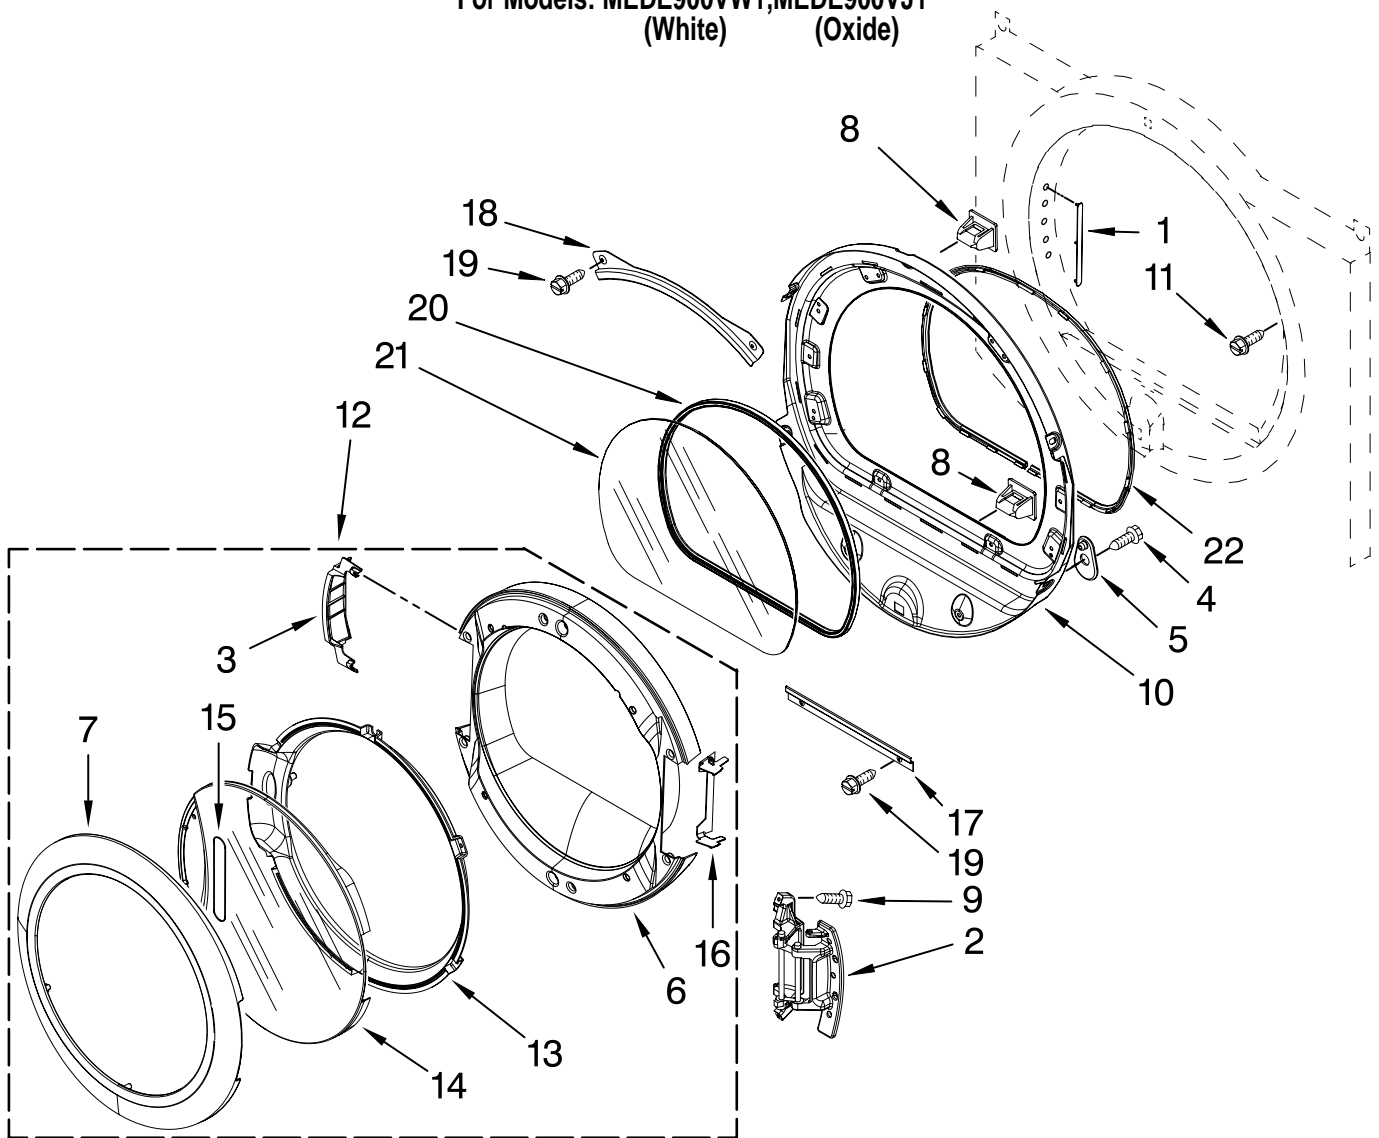

DOOR PARTS

For Models: MEDE900VW1, MEDE900VJ1
(White) (Oxide)

Illus. No.	Part No.	DESCRIPTION	Illus. No.	Part No.	DESCRIPTION	Illus. No.	Part No.	DESCRIPTION
1	W10085210	Label, Hinge Hole	9	W10159996	Screw, 10-24 x 3/64	14	W10171571	Screen, Door
2	W10139920	Door Hinge Assembly	10	8578229	Door Assembly (Inner) (Includes Illus. 8)	15	W10153281	Pad-Foam Frame
3	W10180119	Cover, Door Hinge	11	355515	Screw, 8-18 x 11/16	16	W10180120	Door-Shield
4	9742177	Screw, 8-18 x 5/8	12	W10193530	Door, Outer Assembly	17	8519354	Retainer-Window Lower
5	W10048910	Screw-Plug	13	W10180117	Door Mask	18	8519356	Retainer-Window Upper
6	W10180118	Door-Intermediate				19	3393258	Screw,
7	W10193522	Handle Ring				20	8579662	Seal-Window
8	690081	Door Catch Assembly (Lower)				21	8566254	Glass-Window
						22	W10139457	Seal-Door

FOR ORDERING INFORMATION REFER TO PARTS PRICE LIST