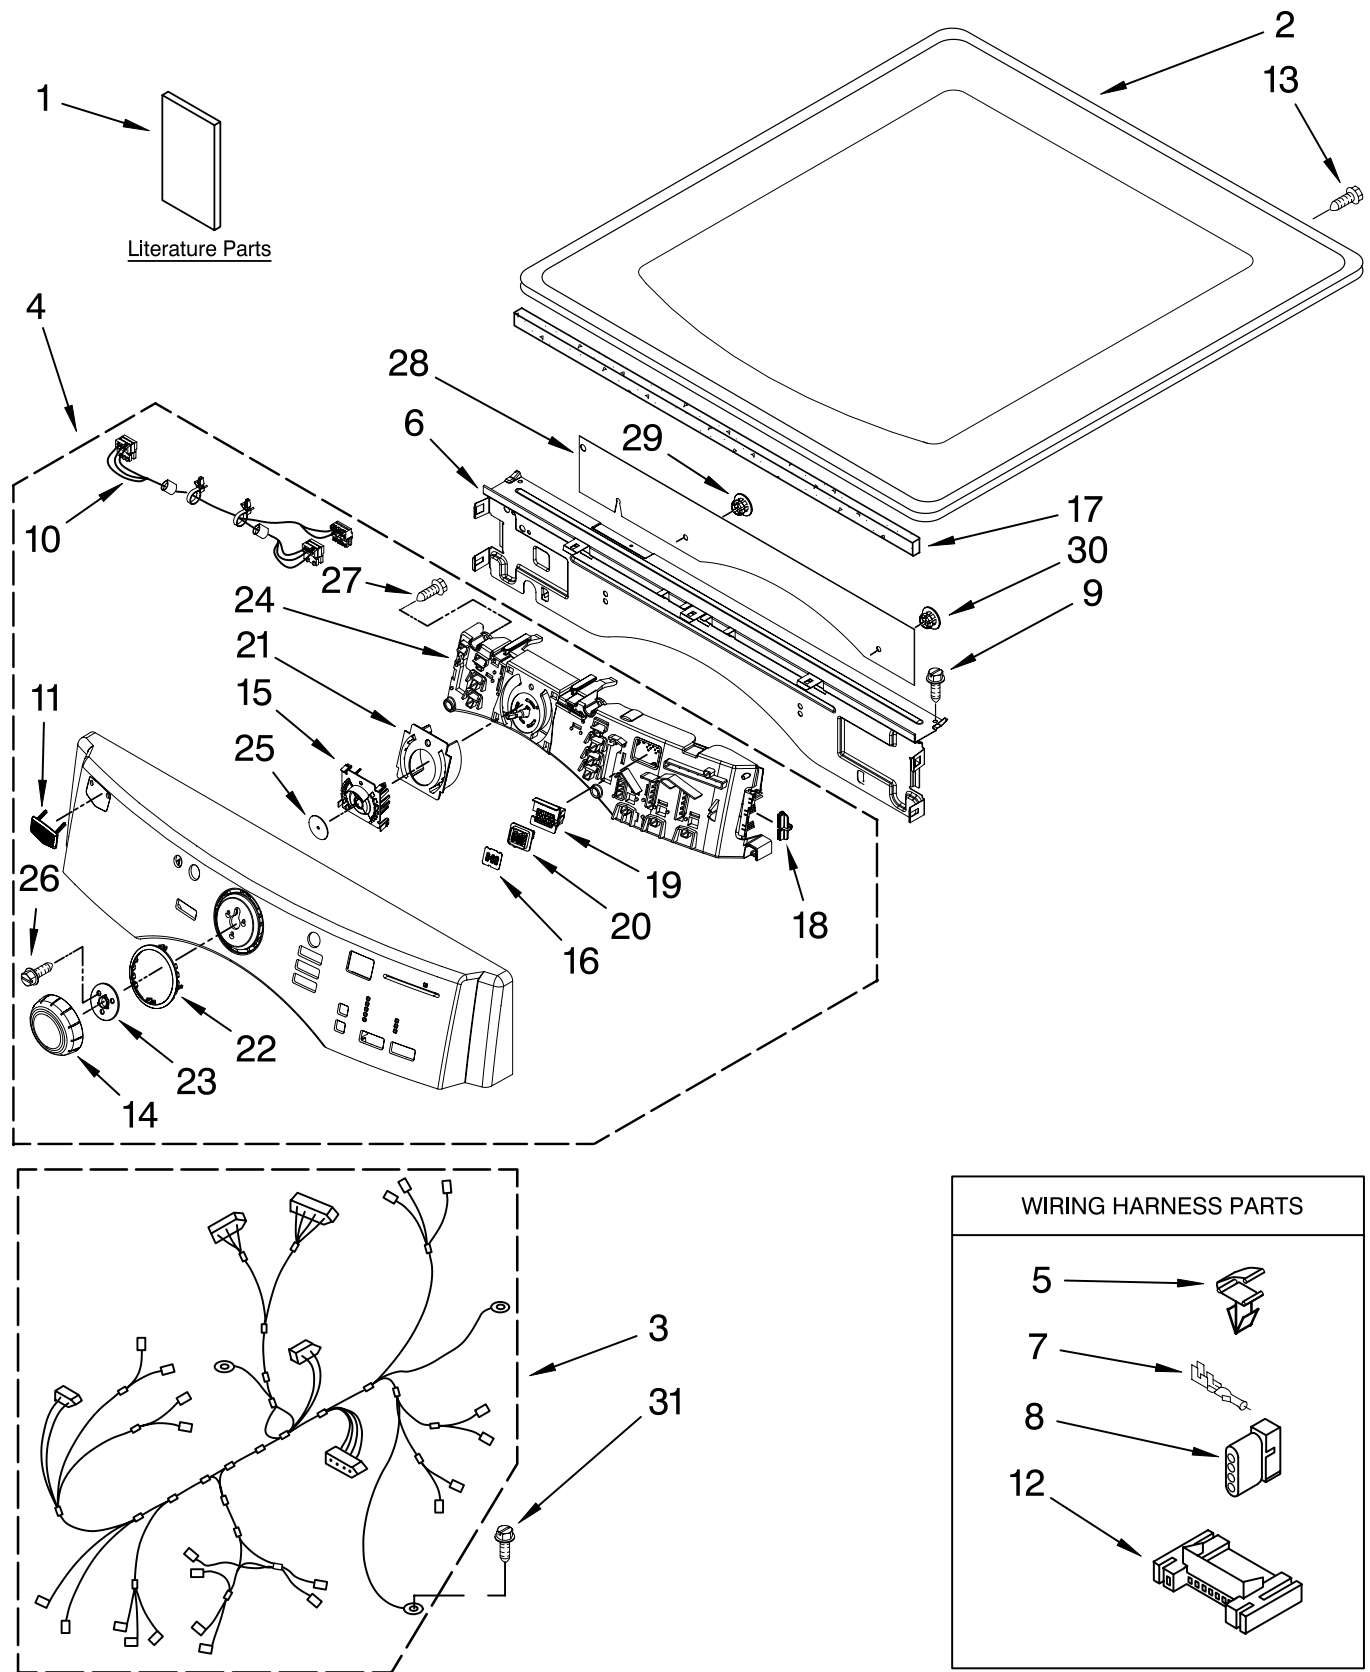

For Models: MEDE900VW1, MEDE900VJ1
(White) (Oxide)

FOR ORDERING INFORMATION REFER TO PARTS PRICE LIST

TOP AND CONSOLE PARTS

For Models: MEDE900VW1, MEDE900VJ1
(White) (Oxide)

Illus. No.	Part No.	DESCRIPTION
1		Literature Parts
	W10239302	Use & Care Guide
	W10258376	Tech Sheet
	W10255468	Installation, Instruction
2		Top
	3980634	White
	W10164743	Oxide
3	W10111068	Harness, Main
4		Panel, Console
	W10246752	White
	W10246753	Oxide (Includes Buttons & Control Board Item. 11)
5	3394427	Clip, Harness
6	W10215656	Bracket, Console (Includes Items: 17.)
7	94614	Terminal
8	3936144	Plug, Terminal
9	3390647	Screw, 8-18 x 1/2
10	W10242907	Harness, Communication User Interface
11	W10177245	Medallion
12	3395683	Connector, (Motor)
13	98139	Screw, 8-32 x 1/32
14	W10164576	Knob, Assembly
15	W10170293	Guide, Light Cycle Internal
16	W10171504	Foil-Display
17	W10112267	Foam-Seal
18	W10214555	Plug, Connector Frame
19	W10171502	Fram-Light (Guide Display)
20	W10164578	Guide, Light (3-Way Digital)
21	W10170295	Frame-Light Guide
22	W10164567	Cycle, Light Guide
23	W10172298	Bushing, Knob
24	W10246788	User-Interface
25	8572039	Seal, User Interface
26	8540513	Screw
27	8540282	Screw
28	W10215674	Shield, Console Bracket
29	W10216201	Plug-Hole, 1/4"(2)
30	W10216202	Plug-Hole, 5/16"(1)
31	693995	Screw, Ground