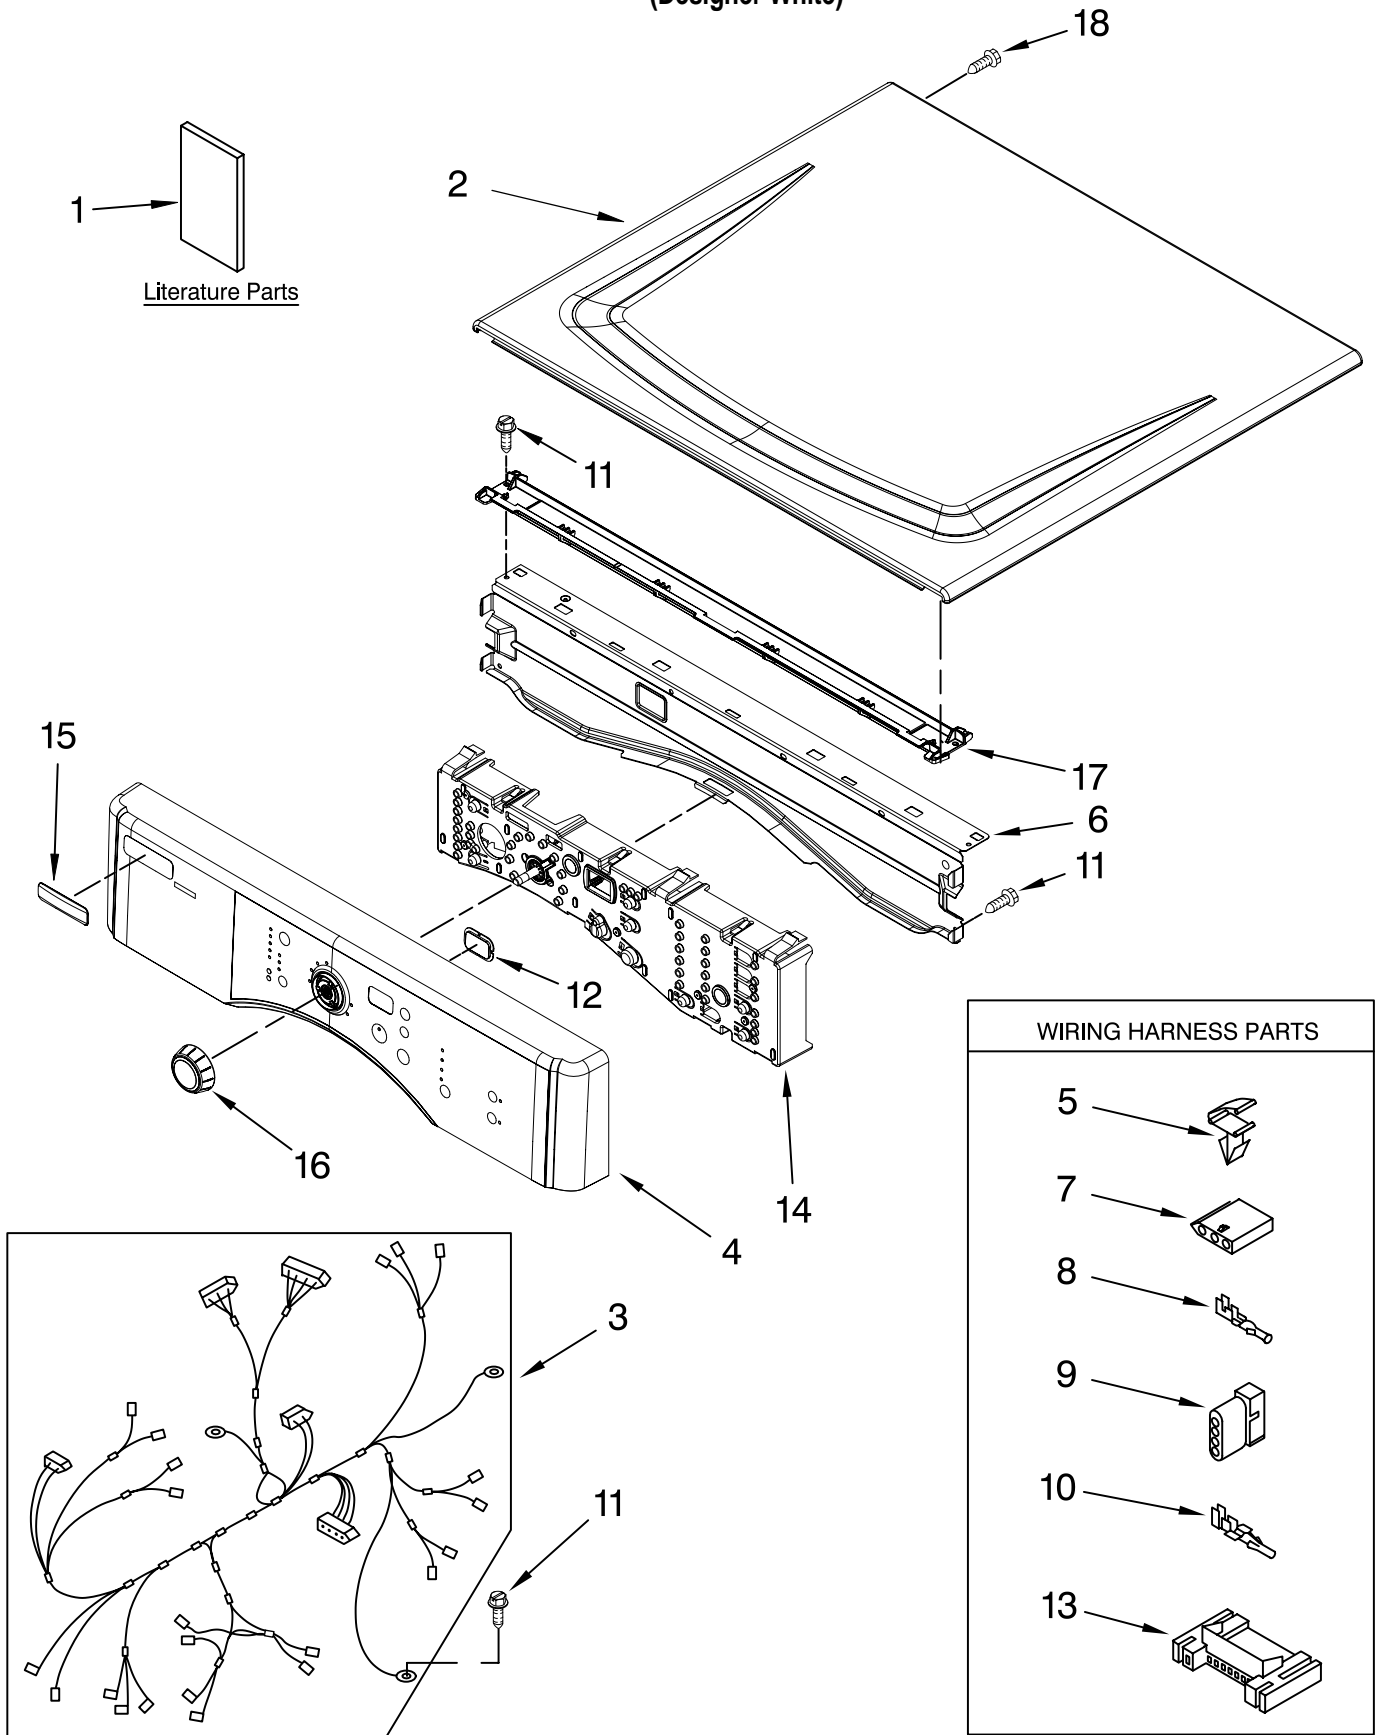

For Model: MEDZ400TQ2
(Designer White)

FOR ORDERING INFORMATION REFER TO PARTS PRICE LIST

TOP AND CONSOLE PARTS

For Model: MEDZ400TQ2
(Designer White)

Illus. No.	Part No.	DESCRIPTION
1		Literature Parts
	W10112937	Use & Care Guide
	W10117402	Tech Sheet
	W10117403	Guide, Quick Start
2	8563730	Top
3	W10110972	Harness, Main
4	W10117384	Panel, Console (Includes Illus. 15.)
5	3394427	Clip, Harness
6	8565237	Bracket, Console
7	353424	Connector, Sensor
8	94614	Terminal
9	3936144	Plug, Terminal
10	94613	Terminal
11	3390647	Screw, 8-18 x 1/2
12	W10117387	Lens, Display
13	3395683	Connector, (Motor)
14	W10117416	Assembly, User Interface
15	W10112569	Badge
16	W10112899	Knob, Assembly
17	8574968	Channel, Water
18	3400238	Screw, 2-28 x 1/2

FOR ORDERING INFORMATION REFER TO PARTS PRICE LIST

DOOR PARTS

For Model: MEDZ400TQ2
(Designer White)

Illus. No.	Part No.	DESCRIPTION
1	8565119	Plug Strip (Inner Door)
2	8578887	Door Hinge Assembly
3	W10119053	Door, Screen Intermediate Assy.
4	9742177	Screw, 8-18 x 5/8
5	3400618	Screw, 6-32 x 3/8
6	3393258	Screw, 10-16 x 1/2
7	W10117478	Handle, Door (Includes Illus. 19.)