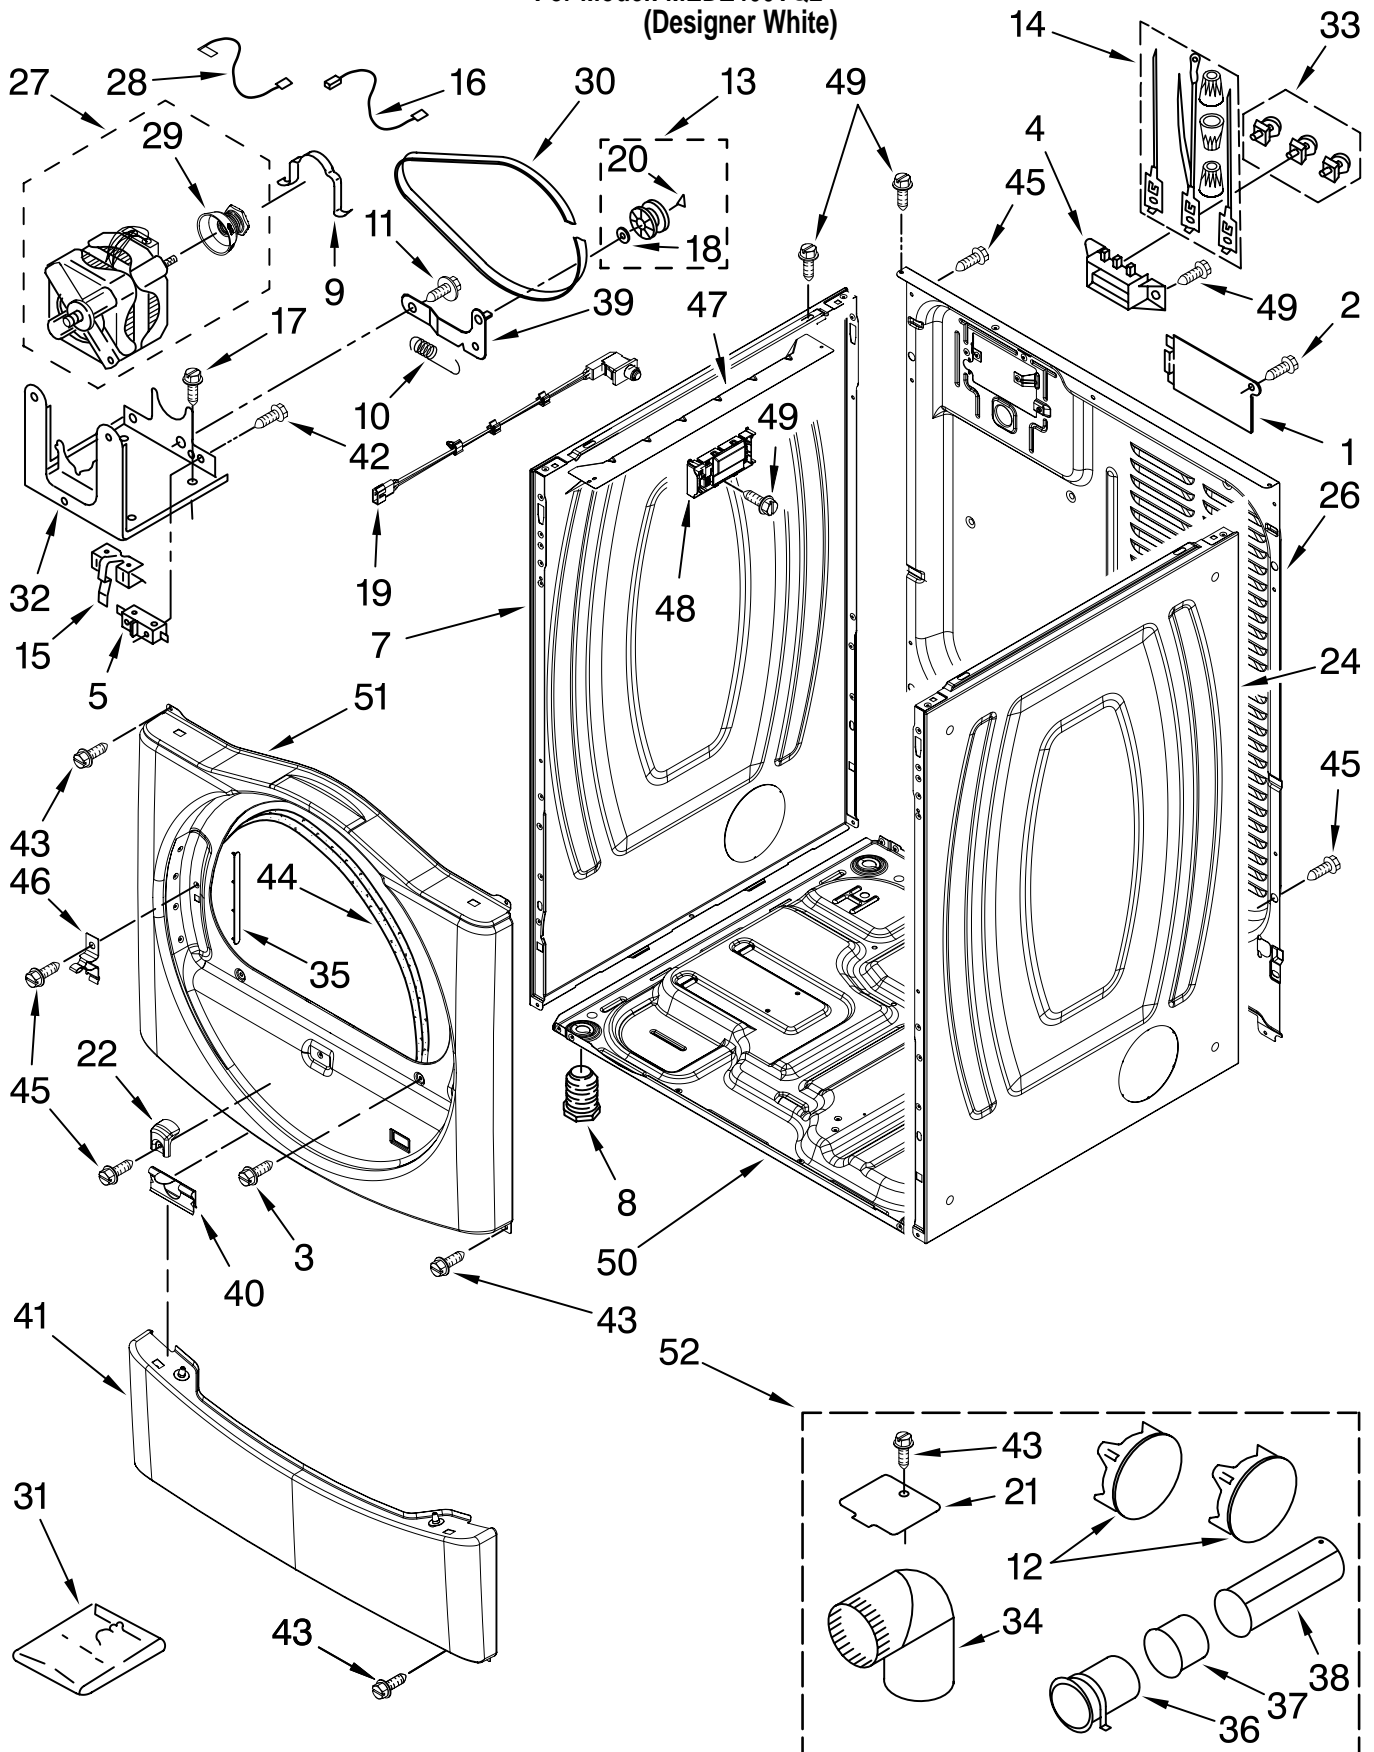

CABINET PARTS

For Model: MEDZ400TQ2
(Designer White)

FOR ORDERING INFORMATION REFER TO PARTS PRICE LIST

CABINET PARTS

For Model: MEDZ400TQ2
(Designer White)

Illus. No.	Part No.	DESCRIPTION	Illus. No.	Part No.	DESCRIPTION	Illus. No.	Part No.	DESCRIPTION
1	8576583	Cover, Terminal Block	18	233520	Washer, Thrust	37	8563750	Exhaust Pipe (Short)
2	8533974	Screw Ground	19	8574875	Assembly, Door Switch	38	8563749	Exhaust Pipe (Long)
3	3357011	Screw, 10-16 x 1/2	20	W10121334	Washer	39	3388674	Idler Bracket
4	3397659	Block, Terminal	21	8066115	Cover-Plate	40	8519459	Clip, Toe Panel
5	3394881	Switch, Broken Belt	22	8565083	Ramp, Door	41	8540621	Toe Panel
7	8565054	Panel, Side (L.H.)	24	8565048	Panel, Side (R.H.)	42	98129	Screw, 6-20 x 1 1/16
8	3392100	Foot, Dryer	26	8565059	Panel, Rear	43	3390647	Screw, 8-18 x 1/2
	279810	Foot - Optional (Extended Length Package Of 2) (Not Included)	27	8538263	Motor, Assembly 60 HZ.	44	3387242	Seal, Front Panel
9	660658	Clamp, Motor (2)	28	3398948	Wire, Jumper (Broken Belt Switch)	45	3393008	Screw, 10-16 x 1/2
10	3387374	Spring, Idler	29	8578220	Pulley 60 HZ.	46	8565122	Strike-Door
11	3389420	Retainer, Idler	30	W10112954	Belt, Drive	47	8563727	Control Bracket
12	697750	Plug, Multivent	31	8572546	Kit, Stack Assembly	48	W10132445	Control Board
13	3388672	Pulley Assembly	32	3387118	Bracket, Motor	49	90767	Screw, 8-18 x 3/8
14	279318	Terminal, Brass & Tinned (3) (Includes Illus. 33)	33	279393	Terminal Block Screw Kit (For Terminal Block)	50	8565046	Base, Cabinet
15	8066120	Lever, Snap Switch	34	49026	4" - 90° Elbow Plug,	51	W10117421	Front Panel (Includes Illus. 44)
16	3394081	Wire, Belt Switch	35	8565043	Front Panel	Optional Parts Not Included		
17	343641	Screw, 10-16 x 1/2	36	8563747	Exhaust Pipe & Bracket	Dryer Exhaust Kit (For Side & Bottom Venting)		
						52	279818	White

FOR ORDERING INFORMATION REFER TO PARTS PRICE LIST