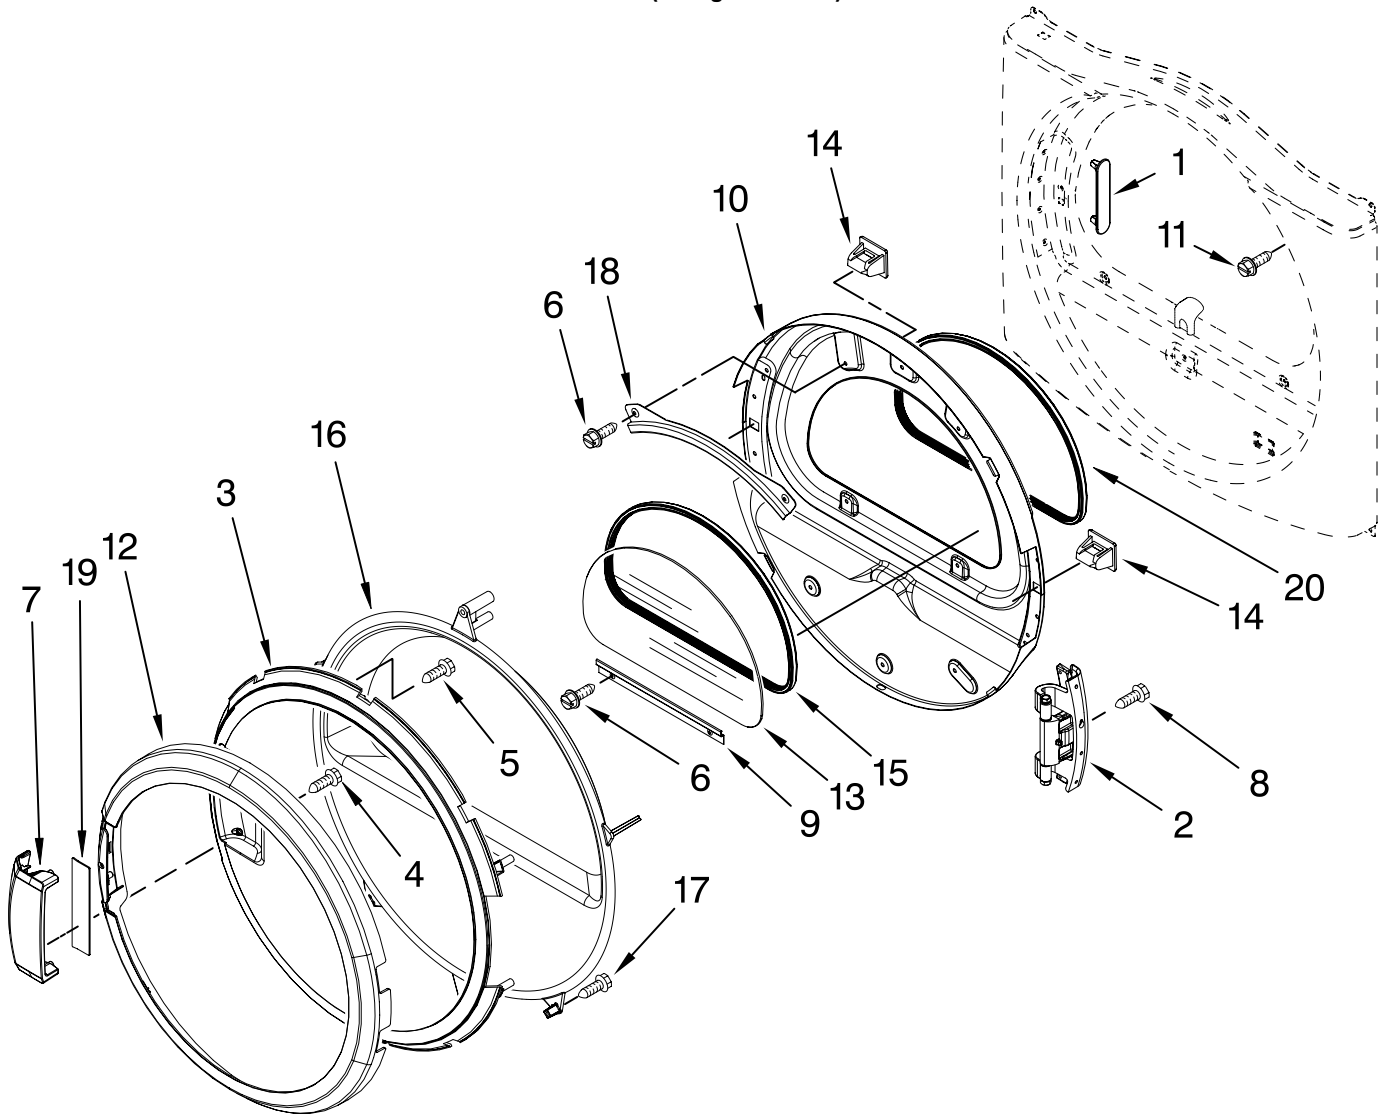

DOOR PARTS

For Model: MEDZ400TQ2
(Designer White)

Illus. No.	Part No.	DESCRIPTION
1	8565119	Plug Strip (Inner Door)
2	8578887	Door Hinge Assembly
3	W10119053	Door, Screen Intermediate Assy.
4	9742177	Screw, 8-18 x 5/8
5	3400618	Screw, 6-32 x 3/8
6	3393258	Screw, 10-16 x 1/2
7	W10117478	Handle, Door (Includes Illus. 19.)

Illus. No.	Part No.	DESCRIPTION
8	W10159996	Screw, 10-32 x .395
9	8519354	Retainer (Lower)
10	8578933	Door Assembly (Inner) (Includes Illus. 1 & 14)
11	355515	Screw, 8-18 x 11/16
12	W10112916	Door, Outer Ring

Illus. No.	Part No.	DESCRIPTION
13	8565117	Window
14	690081	Door Catch Assembly
15	8579663	Seal, Window
16	8580059	Door, Intermediate
17	8534022	Screw
18	8519356	Retainer (Upper)
19	W10112927	Pad, Door Handle
20		Door Seal (Not Servicable)

FOR ORDERING INFORMATION REFER TO PARTS PRICE LIST