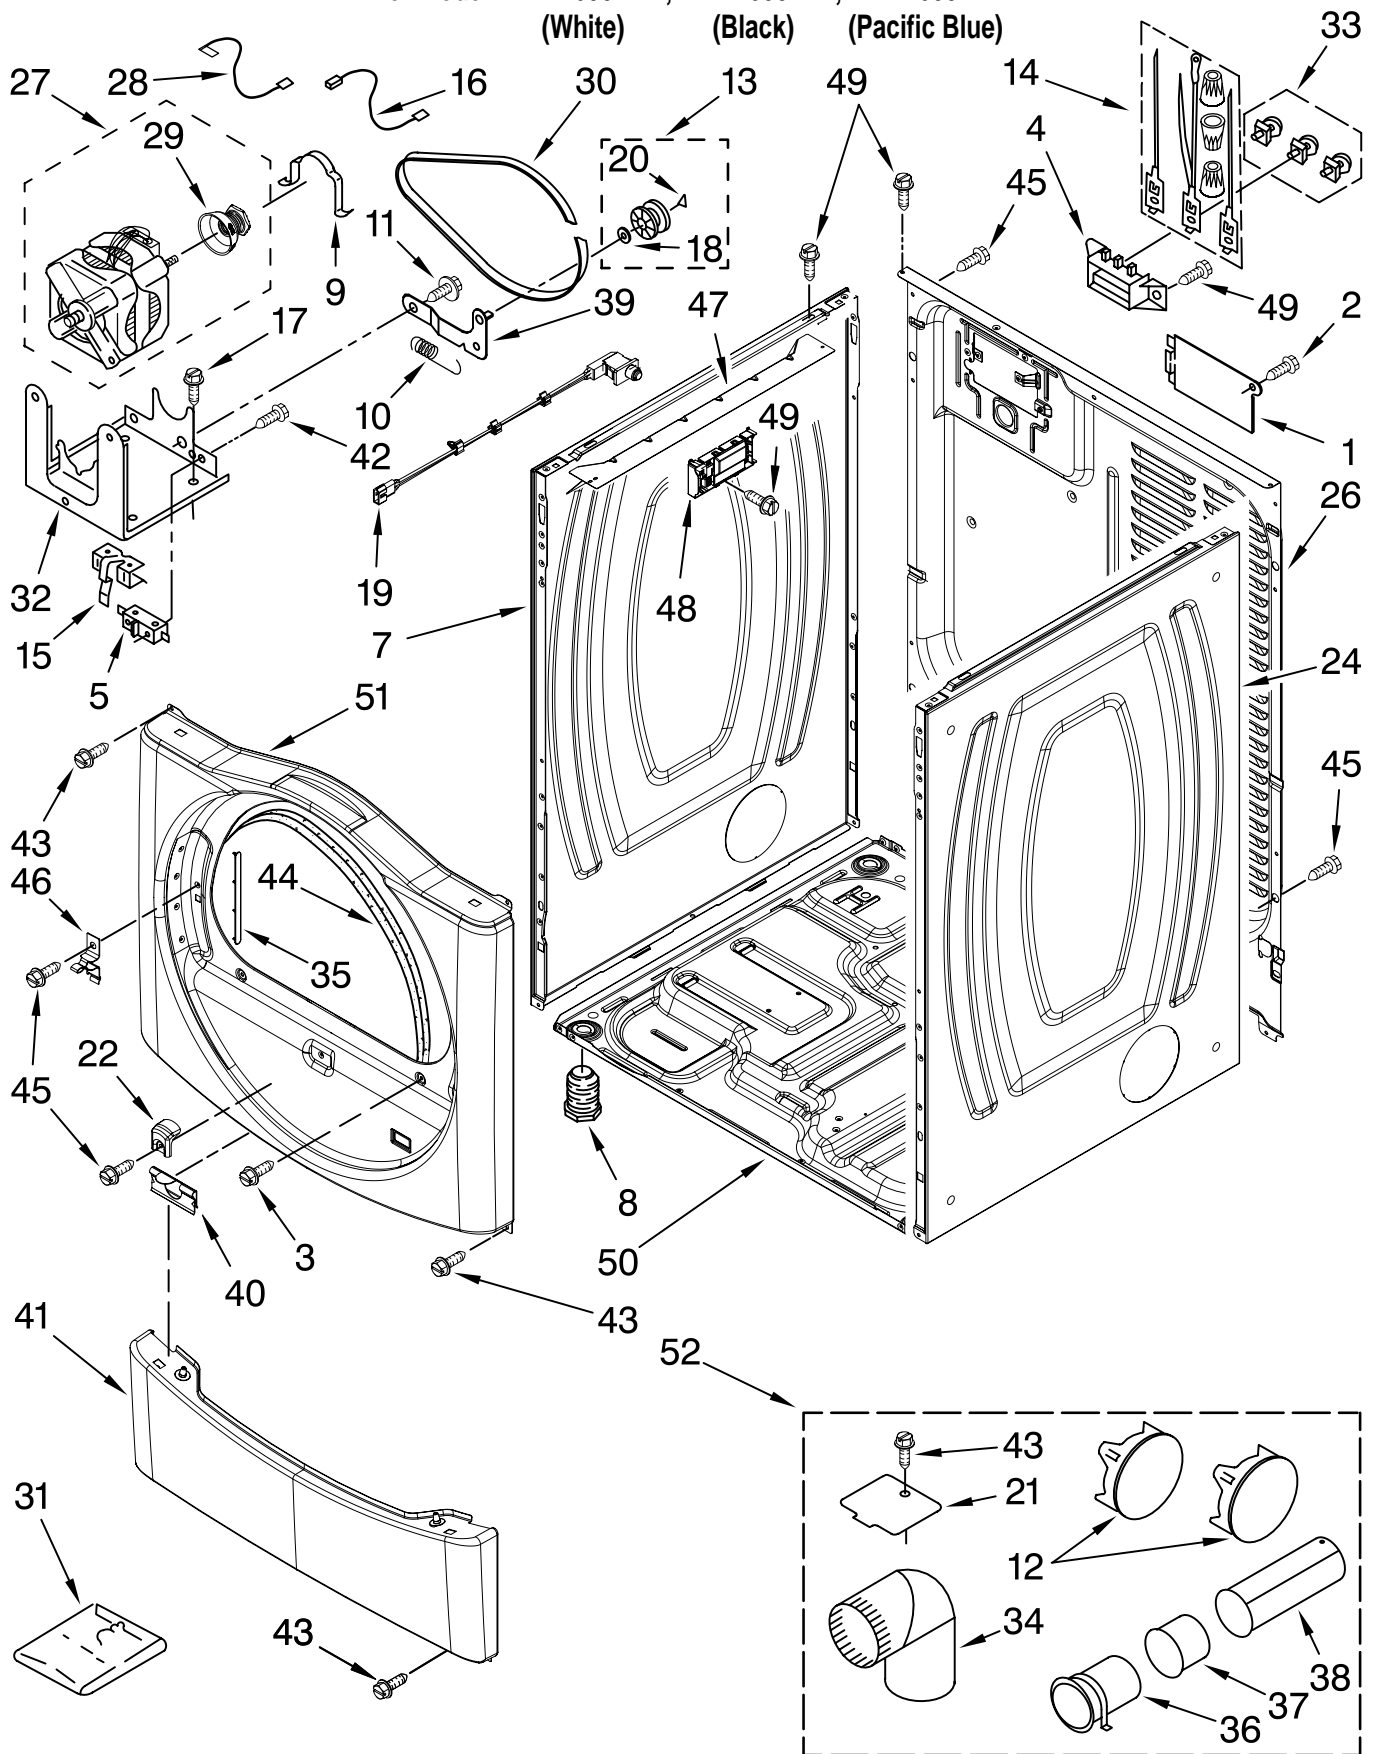

CABINET PARTS

For Model: MEDZ600TW1, MEDZ600TB1, MEDZ600TK1

(White) (Black) (Pacific Blue)

FOR ORDERING INFORMATION REFER TO PARTS PRICE LIST

CABINET PARTS

For Model: MEDZ600TW1, MEDZ600TB1, MEDZ600TK1
(White) (Black) (Pacific Blue)

Illus. No.	Part No.	DESCRIPTION	Illus. No.	Part No.	DESCRIPTION	Illus. No.	Part No.	DESCRIPTION
1	8576583	Cover, Terminal Block	19	8574875	Assembly, Door Switch	39	3388674	Idler Bracket
2	8533974	Screw Ground	20	W10121334	Tri Ring	40	8519459	Clip, Toe Panel
3	3357011	Screw, 10-16 x 1/2	21	8066115	Cover-Plate	41		Toe Panel
4	3397659	Block, Terminal	22	8565083	Ramp, Door		8540621	White
5	3394881	Switch, Broken Belt	24		Panel, Side (R.H.)		W10112964	Black
7		Panel, Side (L.H.)		8565048	White	42	W10119028	Pacific Blue
	8565054	White		W10112963	Black		98129	Screw, 6-20 x 1 1/16
	W10112962	Black		W10119027	Pacific Blue	43	3390647	Screw, 8-18 x 1/2
	W10119026	Pacific Blue	26	8565059	Panel, Rear	44	3387242	Seal, Front Panel
8	3392100	Foot, Dryer	27	8538263	Motor, Assembly	45	3393008	Screw, 10-16 x 1/2
	279810	Foot - Optional (Extended Length Package Of 2) (Not Included)	28	3398948	Wire, Jumper (Broken Belt Switch)	46	8565122	Strike-Door
9	660658	Clamp, Motor (2)	29	8578220	Pulley 60 HZ.	47	8563727	Control Bracket
10	3387374	Spring, Idler	30	W10112954	Belt, Drive	48	W10111606	Control Board
11	3389420	Retainer, Idler	31	8572546	Kit, Stack Assembly	49	90767	Screw, 8-18 x 3/8
12		Plug, Multivent	32	3387118	Bracket, Motor	50	8565046	Base, Cabinet
	697750	White	33	279393	Terminal Block	51		Front Panel (Includes Illus. 44)
	3388309	Black			Screw Kit (For Terminal Block)		W10117421	White
	8561800	Pacific Blue	34	49026	4" - 90° Elbow		W10117396	Black
13	3388672	Pulley Assembly	35	8565043	Plug, Front Panel		W10119029	Pacific Blue
14	279318	Terminal, Brass & Tinned (3) (Includes Illus. 33)	36	8563747	Exhaust Pipe & Bracket	Optional Parts Not Included		
15	8066120	Lever, Snap Switch	37	8563750	Exhaust Pipe (Short)	Dryer Exhaust Kit (For Side & Bottom Venting)		
16	3394081	Wire, Belt Switch	38	8563749	Exhaust Pipe (Long)	52	279818	White
17	343641	Screw, 10-16 x 1/2					279820	Black
18	233520	Washer, Thrust					280102	Pacific Blue

FOR ORDERING INFORMATION REFER TO PARTS PRICE LIST