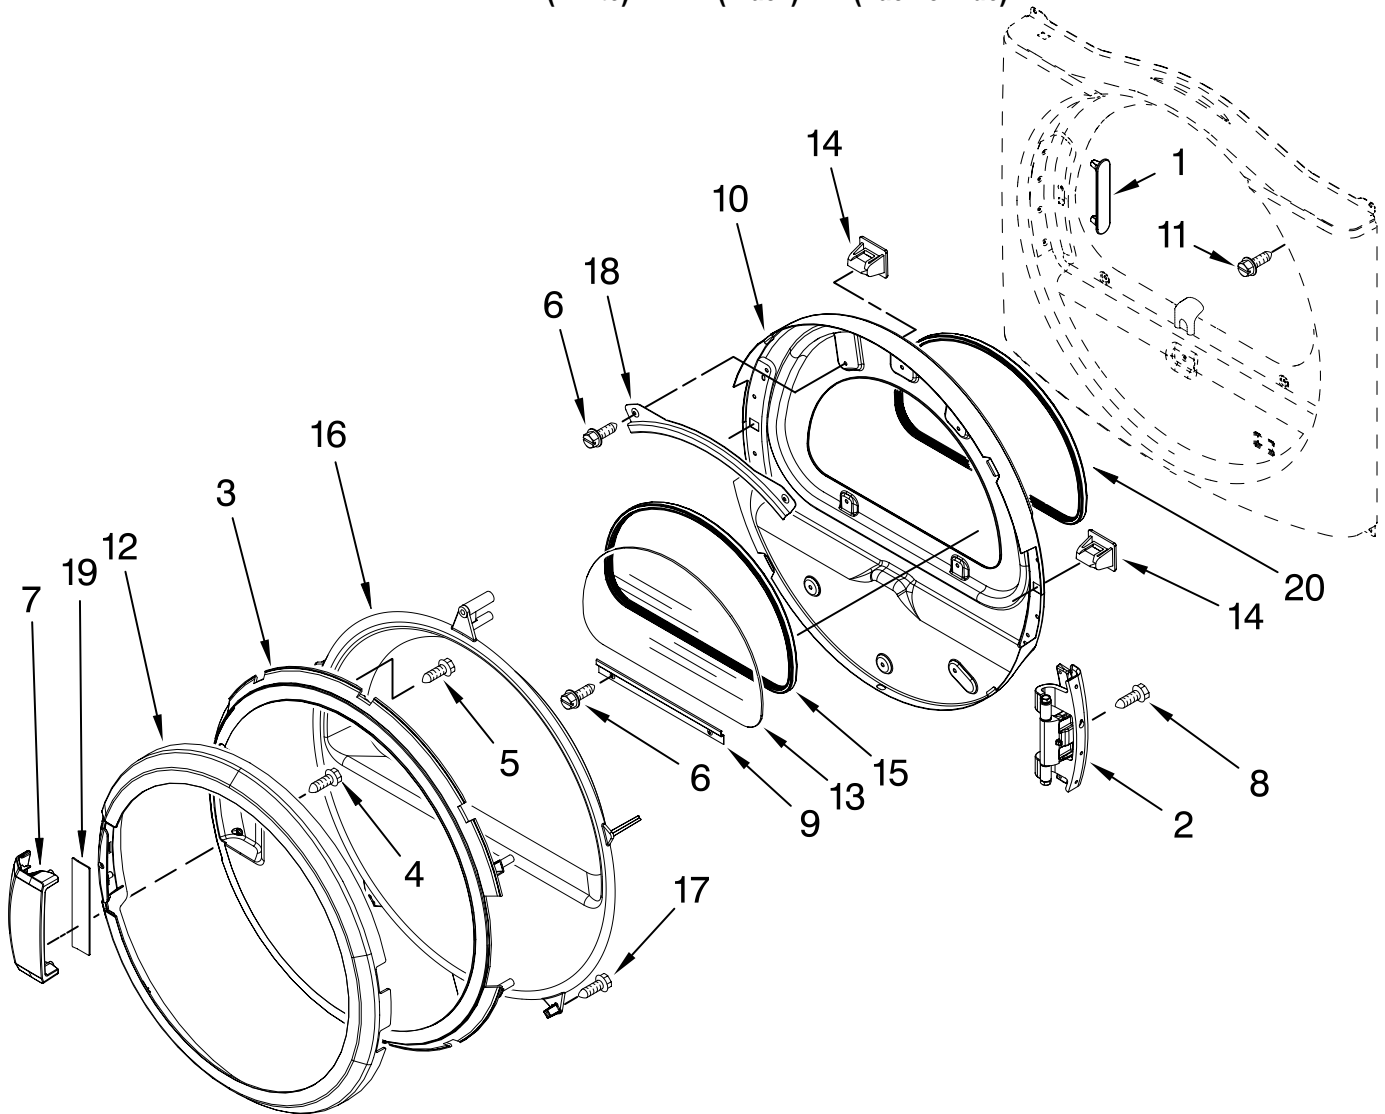

FOR ORDERING INFORMATION REFER TO PARTS PRICE LIST

DOOR PARTS

For Model: MEDZ600TW1, MEDZ600TB1, MEDZ600TK1
(White) (Black) (Pacific Blue)

Illus. No.	Part No.	DESCRIPTION
1	8565119	Plug Strip (Inner Door)
2	8578887	Door Hinge Assembly
3	W10119053	Door, Screen Intermediate Assy.
4	9742177	Screw, 8-18 x 5/8
5	3400618	Screw, 6-32 x 3/8
6	3393258	Screw, 10-16 x 1/2
7	W10117478	Handle, Door (Includes Illus. 19.)