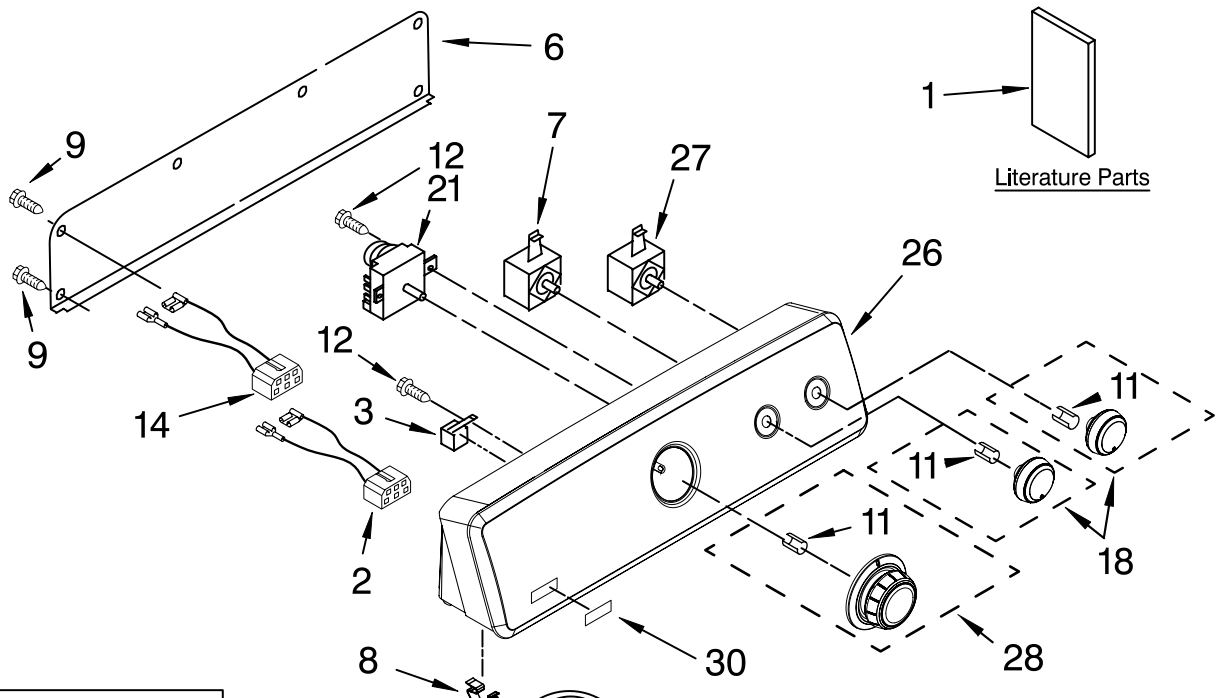

TOP AND CONSOLE PARTS

For Model: MGD5600TQ1
(White)

FOR ORDERING INFORMATION REFER TO PARTS PRICE LIST

TOP AND CONSOLE PARTS

For Model: MGD5600TQ1
(White)

<u>Illus. No.</u>	<u>Part No.</u>	<u>DESCRIPTION</u>
1		Literature Parts
	W10088775	Use & Care Guide
	8578217	Wiring Diagram
	W10089170	Sheet, Cycle Feature
2	W10113080	Wire, Jumper Mini-Buzzer
3	694419	Buzzer, Mini
4	W10112578	Bracket, Harness
5	717252	Plug, 2-Way Terminal
6	W10112577	Panel, Rear Console
7	3399639	Switch, Temperature
8	8312709	Clip-Console (2)
9	693995	Screw, Hex Washer Head
10	8565972	Screen, Lint
11	8536939	Clip, Spring
12	8533971	Screw, 8-18 x 5/16
13	688983	Screw, 8-18 x 5/8
14	W10110861	Wire, Jumper (Temperature)
15	3395683	Connector (Motor)
16	W10112597	Top
17	359625	Screw, 8-18 x 1/2
18	W10110029	Knob, Control (2)
19	3394427	Clip-Harness
20	3936144	Connector
21	8299765	Timer Assembly (60 Hz.)
22	3397269	Connector-Timer
23	3401144	Connector, (PTS Relay)
24	3403499	Connector, 2-Position (Gas Valve)
25	3403498	Connector, 3-Position (Gas Valve)
26	W10086704	Console & Control Panel Assembly (Includes, Illus. 6 & 30)
27	W10117655	Switch, Push-To-Start
28	W10110030	Timer-Knob Assembly
29	94614	Terminal, Female
30	W10112569	Badge-Assembly
31	W10110992	Harness, Wiring
32	W10112603	Seal-Harness
33	3347243	Connector 6-Circuit

FOR ORDERING INFORMATION REFER TO PARTS PRICE LIST