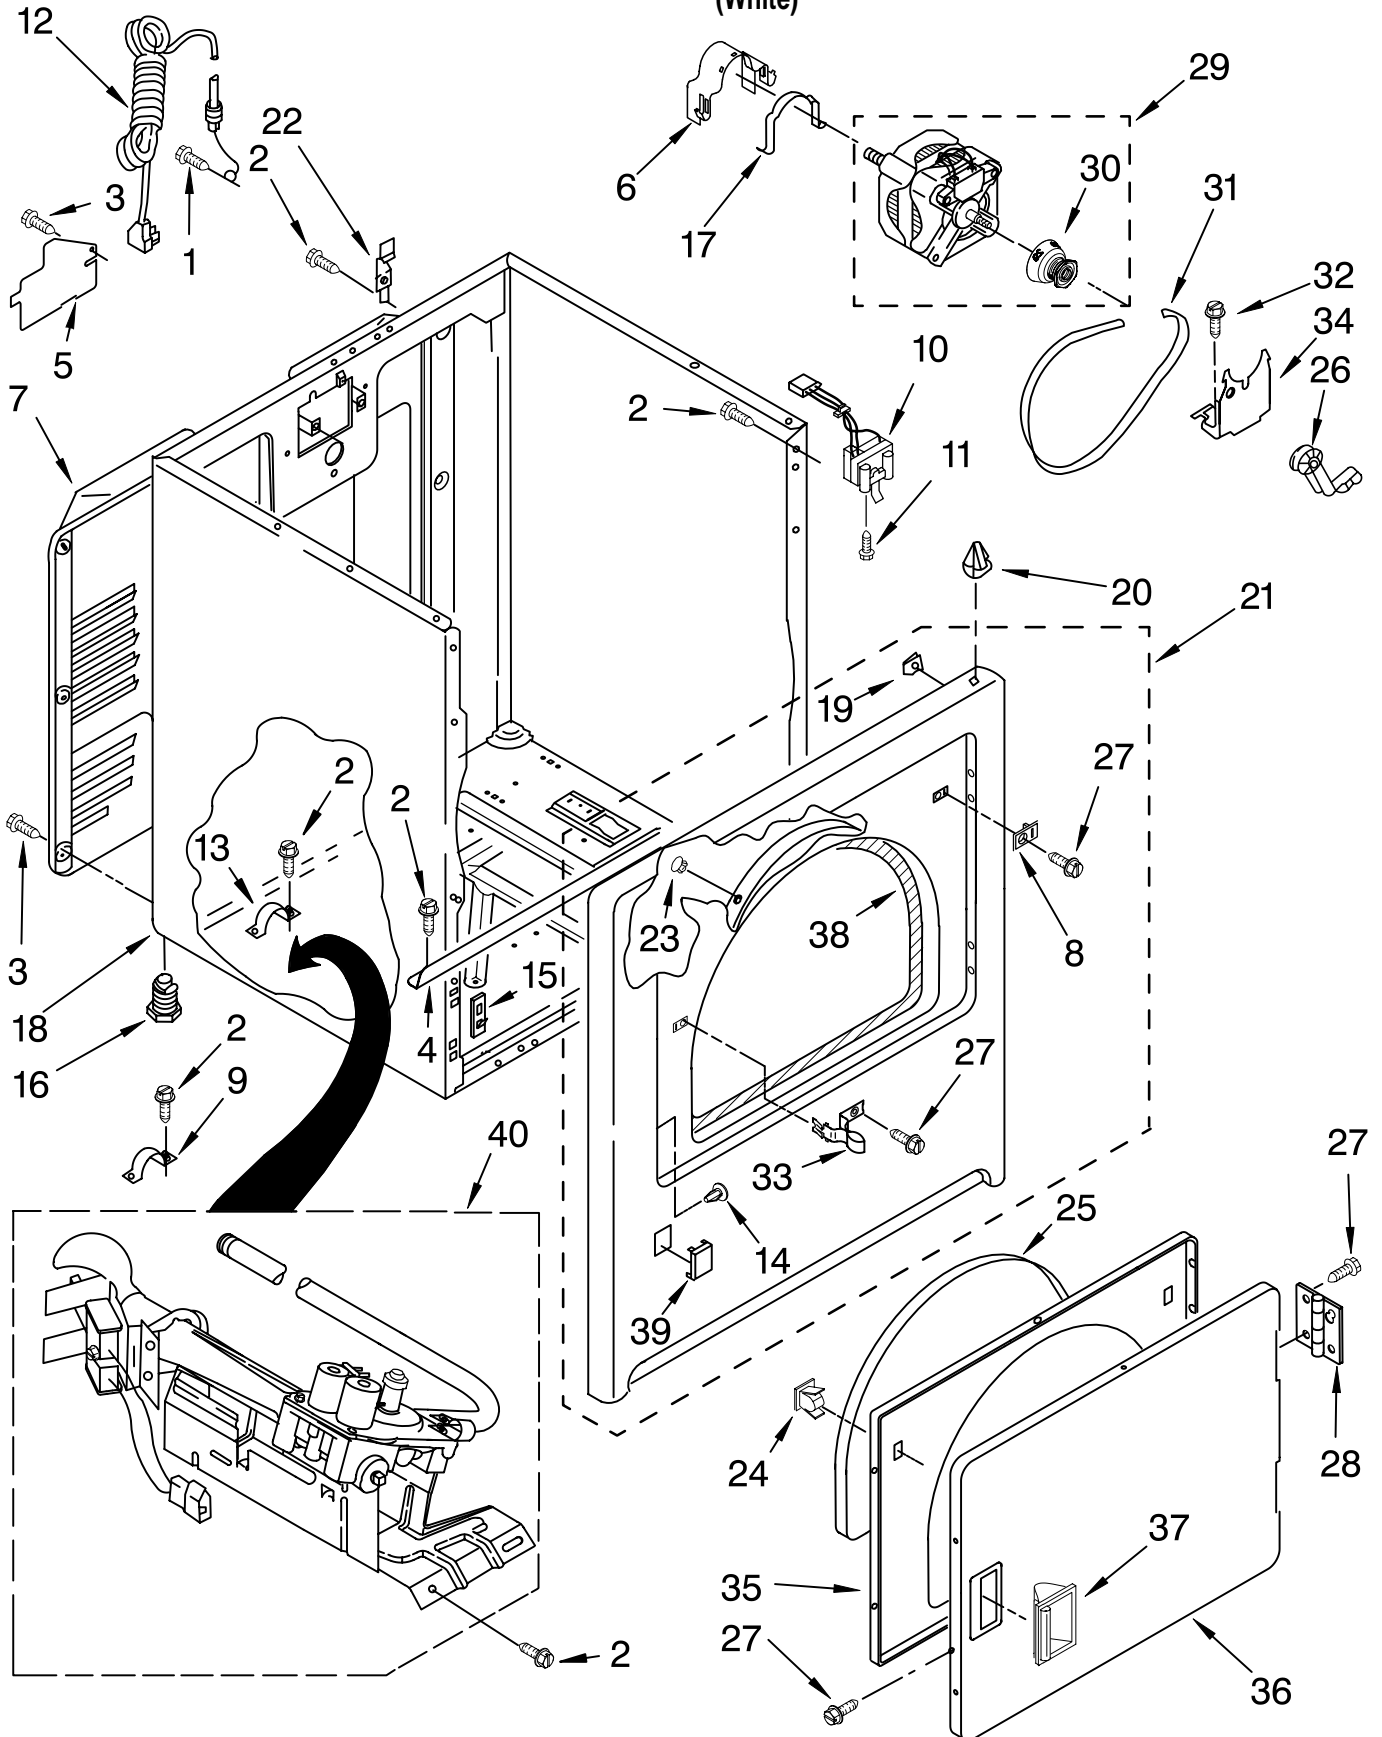

CABINET PARTS

For Model: MGD5600TQ1

(White)

FOR ORDERING INFORMATION REFER TO PARTS PRICE LIST

CABINET PARTS

For Model: MGD5600TQ1
(White)

Illus. No.	Part No.	DESCRIPTION
1	697776	Screw, 10-32 x 5/8 (External Ground)
2	343641	Screw, 10-16 x 1/2
3	693995	Screw, Hex Head
4	8541400	Bracket, Cabinet
5	3396795	Cover, Block
6	3404162	Clamp, Motor (W/Shield)
7	3396805	Panel, Rear
8	3403630	Clip,
9	3980175	Clamp-Elbow
10	3406107	Door Switch Assembly
11	697773	Screw, 6-20 x 7/8
12	344020	Cord, Power
13	341029	Clamp, Pipe
14	3404413	Plug-Hole
15	3394083	Clip, Front Panel
16	3392100	Foot, Dryer
	279810	Foot-Optional (Extended Length) (Package of 2) (Not Included.)
17	660658	Clamp, Motor
18	8530603	Cabinet (Includes Illus. 4)
19	98234	Clip, Ground (2)
20	690363	Lock, Front Top (2)
21	3403447	Panel Front
22	8066217	Hinge, Top (2)
23	685203	Clip, Felt Pad (2)
24	3389441	Catch, Door Assembly
25	3405246	Seal, Door
26	691366	Idler & Pulley Assembly
27	342055	Screw, 8-18 x 1/2
28	3405514	Hinge, Door
29	8066206	Motor Assembly
30	8066184	Pulley-60 Hz.
31	8066065	Belt, Drive
32	3400500	Bolt, 5/16-18 x 3/4
33	3403431	Strike, Panel
34	348780	Base, Motor
35	3402341	Door, Rear
36	3402335	Door, Front
37	8565970	Handle, Door
38	3406129	Seal & Bearing Assembly
39	3394975	Plug, Front Panel
40	8318272	Burner, Assembly 60 HZ. (See Pages 7 & 8 For Further Burner Breakdown)

FOR ORDERING INFORMATION REFER TO PARTS PRICE LIST