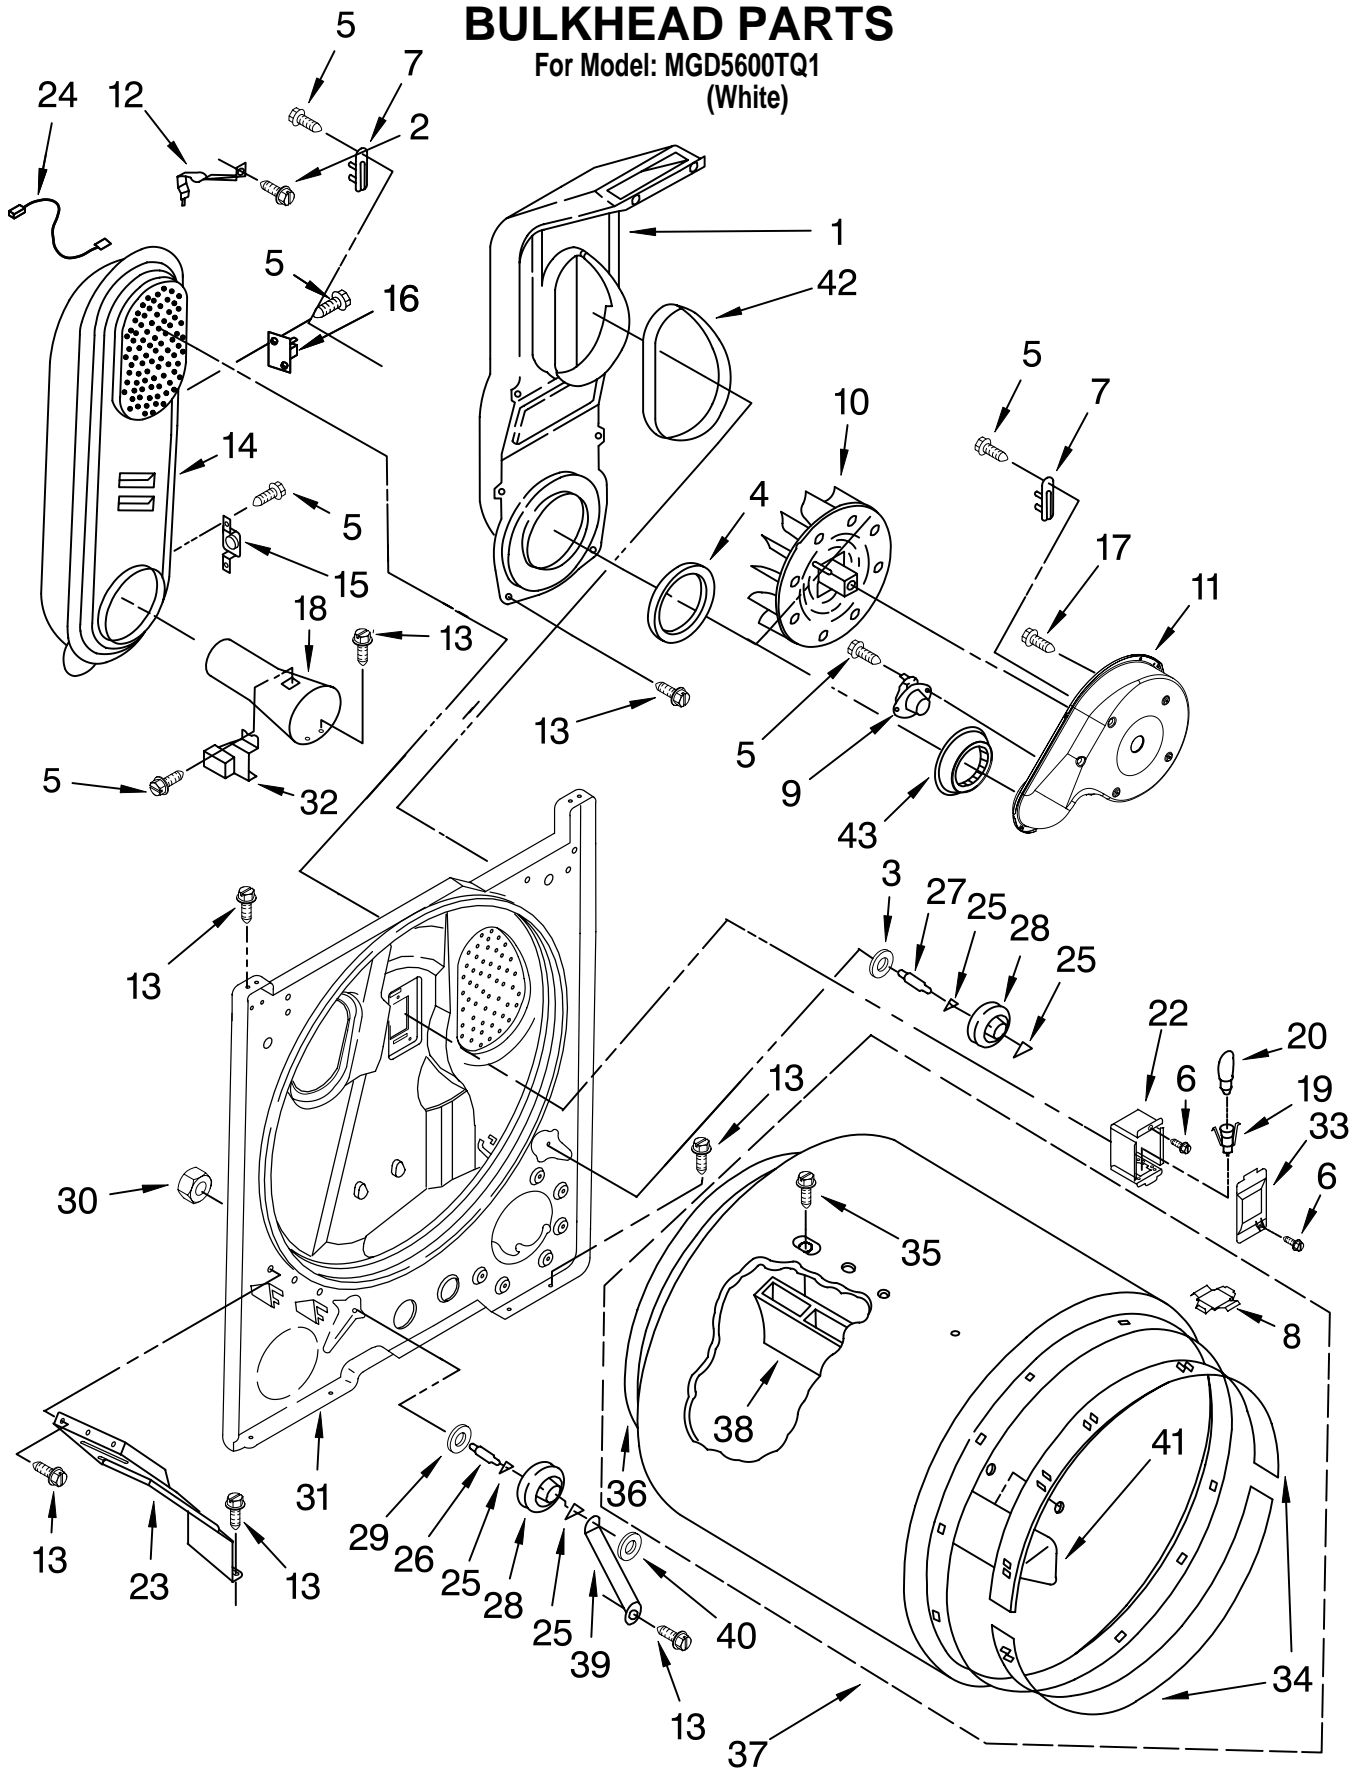

BULKHEAD PARTS

For Model: MGD5600TQ1
(White)

FOR ORDERING INFORMATION REFER TO PARTS PRICE LIST

BULKHEAD PARTS

For Model: MGD5600TQ1
(White)

Illus. No.	Part No.	DESCRIPTION
1	348368	Lint Chute Assembly
2	489463	Screw, 8-18 x 5/8
3	3388703	Washer-Support
4	347139	Seal, Lint Chute
5	90767	Screw, 8-18 x 3/8
6	487909	Screw, 8-15 x 1/2
7	3392519	Thermal-Fuse (91C)
8	8066086	Drum Hole Plug
9	3387134	Thermostat, Internal-Bias
10	694089	Wheel, Blower
11	8577230	Housing, Blower
12	3398161	Clip
13	343641	Screw, 10-16 x 1/2
14	8530285	Box, Heater
15	3403140	Thermostat, 205°F (96°C)
16	280010	Kit, Thermal Cut-Off (Includes Illus. 15)
17	3390647	Screw, 8-18 x 1/2
18	8066049	Funnel, Burner
19	3403634	Socket Assembly
20	3406124	Bulb
22	3977373	Bracket, Drum Light
23	3406022	Bracket, Bulkhead
24	3401707	Wire, Jumper
25	690997	Ring, Tri
26	3399506	Shaft, L.H.
27	3399507	Shaft, R.H.
28	3397590	Roller, Support
29	348197	Washer, Support
30	3359452	Nut, 3/8-16
31	3403413	Bulkhead
32	338906	Sensor, Radiant
33	3402841	Lens, Drum Light
34	692526	Ring, Bearing
35	W10109200	Screw, 11-16 x 3/4
36	3406130	Seal, Rear Drum
37	695587	Drum Assembly
38	692490	Baffle, Drum (2)
39	3976434	Bracket, Support
40	90296	Clip
41	3403636	Baffle, Drum (1)
42	339956	Seal
43	696302	Shield, Exhaust

FOR ORDERING INFORMATION REFER TO PARTS PRICE LIST