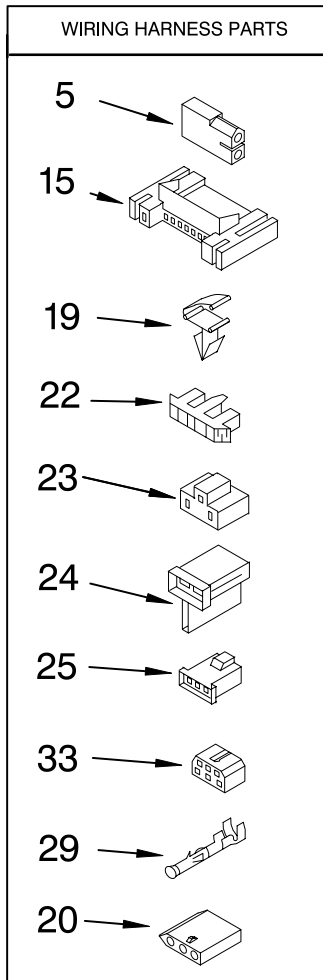

TOP AND CONSOLE PARTS

For Model: MGD5600TQ1
(White)

FOR ORDERING INFORMATION REFER TO PARTS PRICE LIST

TOP AND CONSOLE PARTS

For Model: MGD5600TQ1
(White)

<u>Illus. No.</u>	<u>Part No.</u>	<u>DESCRIPTION</u>
1		Literature Parts
	W10088775	Use & Care Guide
	8578217	Wiring Diagram
	W10089170	Sheet, Cycle Feature
2	W10113080	Wire, Jumper Mini-Buzzer
3	694419	Buzzer, Mini
4	W10112578	Bracket, Harness
5	717252	Plug, 2-Way Terminal
6	W10112577	Panel, Rear Console
7	3399639	Switch, Temperature
8	8312709	Clip-Console (2)
9	693995	Screw, Hex Washer Head
10	8565972	Screen, Lint
11	8536939	Clip, Spring
12	8533971	Screw, 8-18 x 5/16
13	688983	Screw, 8-18 x 5/8
14	W10110861	Wire, Jumper (Temperature)
15	3395683	Connector (Motor)
16	W10112597	Top
17	359625	Screw, 8-18 x 1/2
18	W10110029	Knob, Control (2)
19	3394427	Clip-Harness
20	3936144	Connector
21	8299765	Timer Assembly (60 Hz.)
22	3397269	Connector-Timer
23	3401144	Connector, (PTS Relay)
24	3403499	Connector, 2-Position (Gas Valve)
25	3403498	Connector, 3-Position (Gas Valve)
26	W10086704	Console & Control Panel Assembly (Includes, Illus. 6 & 30)
27	W10117655	Switch, Push-To-Start
28	W10110030	Timer-Knob Assembly
29	94614	Terminal, Female
30	W10112569	Badge-Assembly
31	W10110992	Harness, Wiring
32	W10112603	Seal-Harness
33	3347243	Connector 6-Circuit

FOR ORDERING INFORMATION REFER TO PARTS PRICE LIST