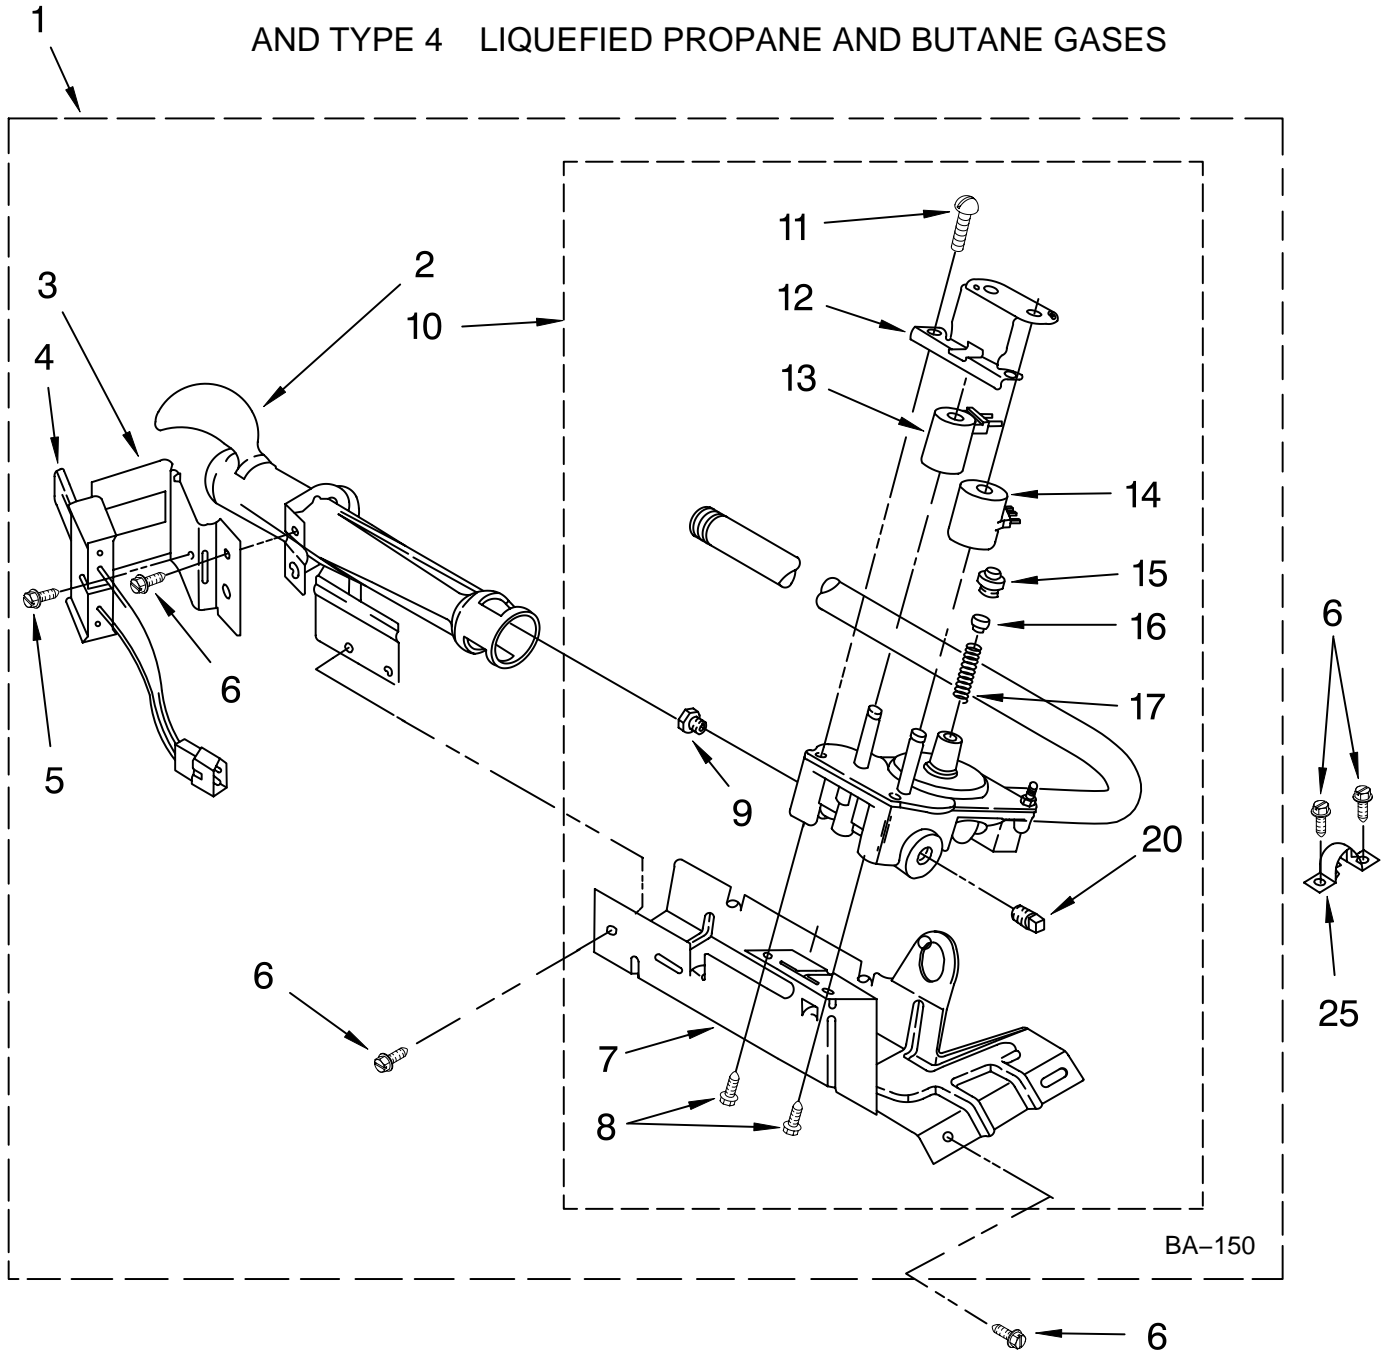

8318272 BURNER ASSEMBLY

For Model: MGD5600TQ1
(White)

AND TYPE 4 LIQUEFIED PROPANE AND BUTANE GASES

FOR ORDERING INFORMATION REFER TO PARTS PRICE LIST

8318272 BURNER ASSEMBLY

For Model: MGD5600TQ1
(White)

USE WITH TYPE 1 – NATURAL
AND TYPE 4 LIQUEFIED PROPANE AND BUTANE GASES

Illus. No.	Part No.	DESCRIPTION
1	8318272	Burner Assembly 60 Hz. (Type 1) (White Rodgers)
2	688617	Tube, Burner
3	694298	Bracket, Ignitor
4	686590	Ignitor
5	3393909	Screw & Washer (8-32 x 5/8)
6	343641	Screw, 10-16 x 1/2
7	693986	Base, Burner
8	3387057	Screw, 8-18 x 3/8
9		Orifice, Burner 234826 Type 1 229742 Type 4 (Butane) 234868 Type 4 (Propane)
10	8318277	Valve, 60 Hz. (Includes Pipe & Illus. #7)
11	694421	Screw, 8-32 x 1/2 (2)
12	694538	Bracket, Coil
13	694540	Coil, 60 Hz. (2 Terminal) (Main)
14	694539	Coil, 60 Hz. (Split) (3 Terminal) (Pilot Position)
15	694424	Leak Limiter
16	694423	Screw, Regulator Adjustment
17	694422	Spring, Regulator
20	239822	Plug, Pipe
25	341029	Clamp, Pipe

Following Parts Not Illustrated

694572 Conversion Kit
(Type 1)
to Type (4) L.P.G.

BA-150

FOR ORDERING INFORMATION REFER TO PARTS PRICE LIST