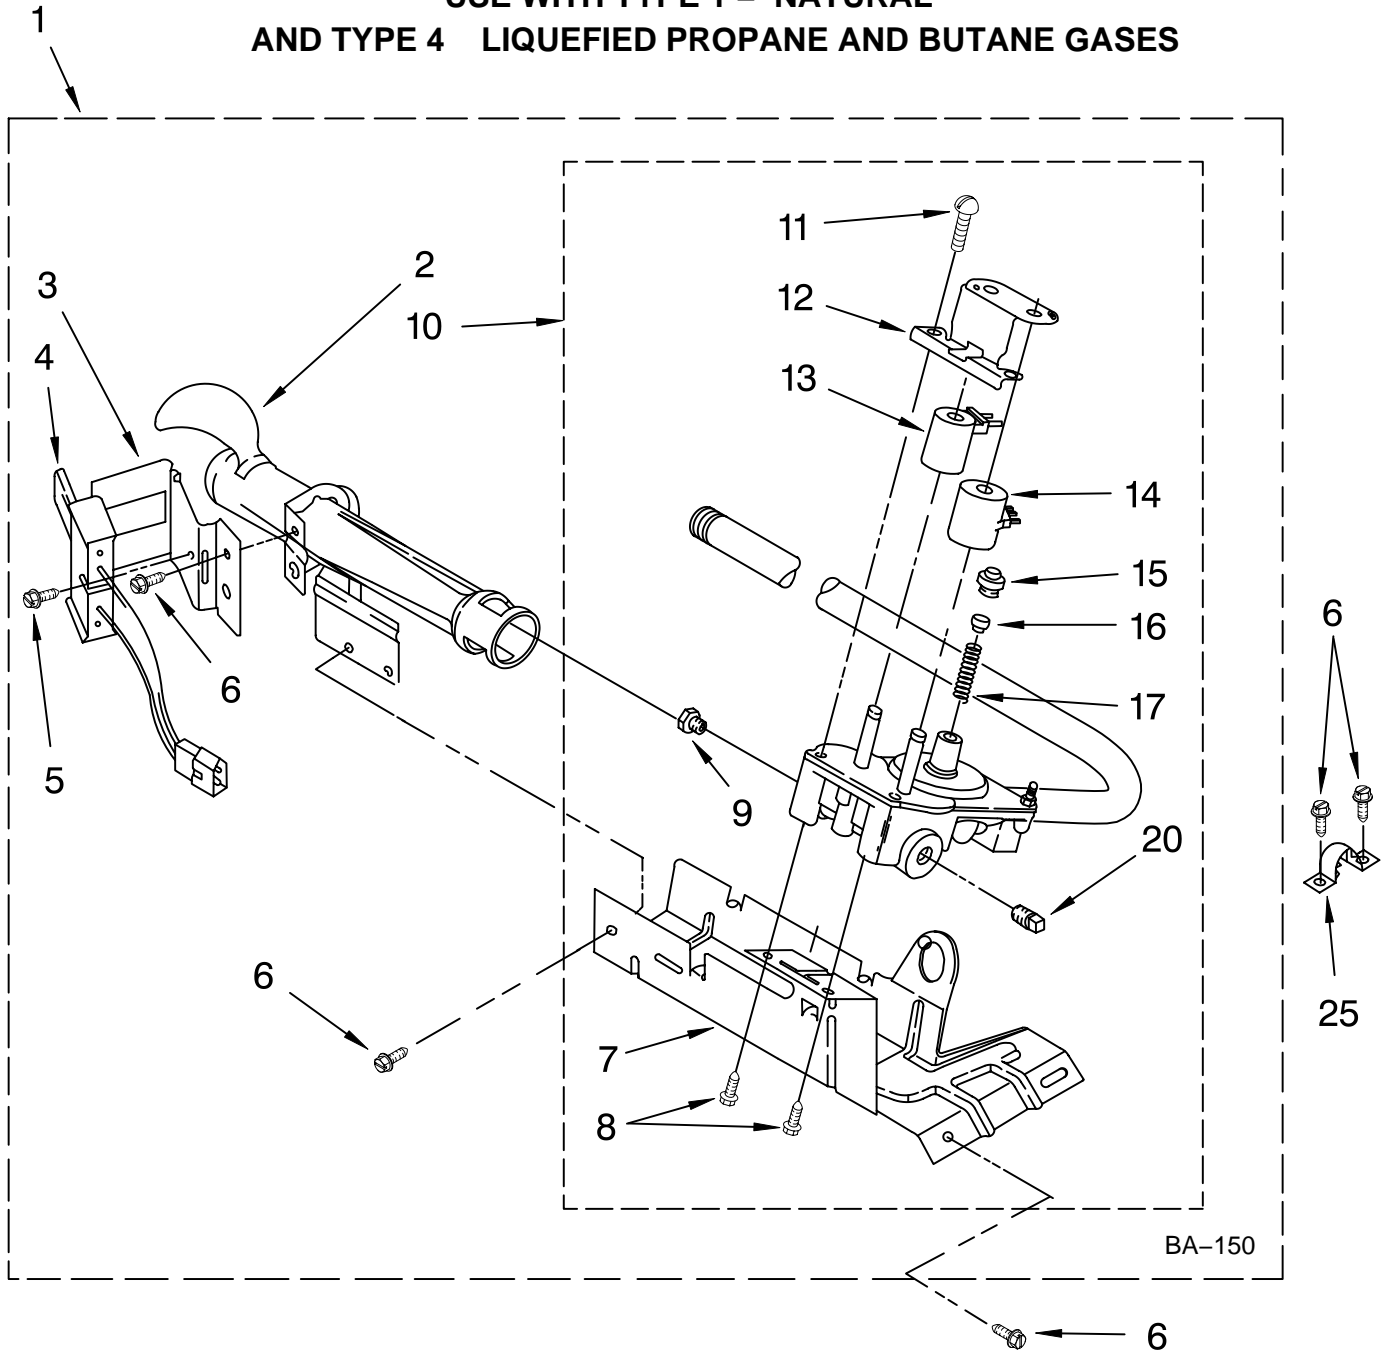

8318272 BURNER ASSEMBLY

For Model: MGD5700TQ0
(White)

USE WITH TYPE 1 – NATURAL
AND TYPE 4 LIQUEFIED PROPANE AND BUTANE GASES

FOR ORDERING INFORMATION REFER TO PARTS PRICE LIST

8318272 BURNER ASSEMBLY

For Model: MGD5700TQ0
(White)

USE WITH TYPE 1 – NATURAL
AND TYPE 4 LIQUEFIED PROPANE AND BUTANE GASES

Illus. No.	Part No.	DESCRIPTION
1	8318272	Burner Assembly 60 Hz. (Type 1) (White Rodgers)
2	688617	Tube, Burner
3	694298	Bracket, Ignitor
4	686590	Ignitor
5	3393909	Screw & Washer (8–32 x 5/8)
6	343641	Screw, 10–16 x 1/2
7	693986	Base, Burner
8	3387057	Screw, 8–18 x 3/8
9		Orifice, Burner Type 1 234826 Type 4 (Butane) 229742 Type 4 (Propane) 234868
10	8318277	Valve, 60 Hz. (Includes Pipe & Illus. #7)
11	694421	Screw, 8–32 x 1/2 (2)
12	694538	Bracket, Coil
13	694540	Coil, 60 Hz. (2 Terminal) (Main)
14	694539	Coil, 60 Hz. (Split) (3 Terminal) (Pilot Position)
15	694424	Leak Limiter
16	694423	Screw, Regulator Adjustment
17	694422	Spring, Regulator
20	239822	Plug, Pipe
25	341029	Clamp, Pipe

Following Parts Not Illustrated

694572 Conversion Kit
(Type 1)
to Type (4) L.P.G.

BA-150

FOR ORDERING INFORMATION REFER TO PARTS PRICE LIST