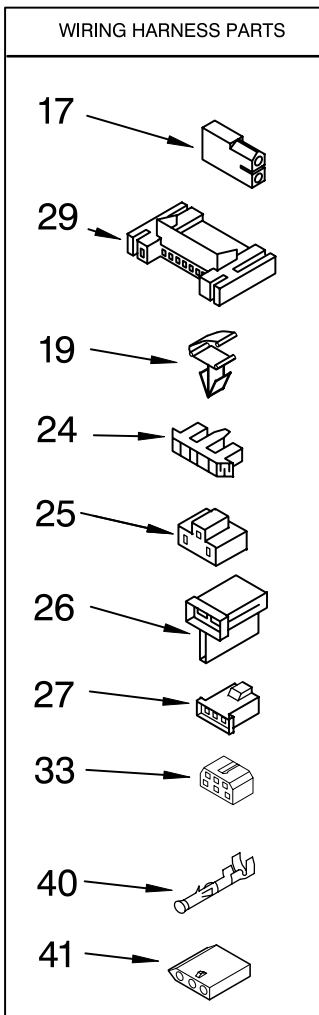

TOP AND CONSOLE PARTS

For Model: MGD5700TQ0
(White)

29" GAS DRYER

Literature Parts

WIRING HARNESS PARTS

FOR ORDERING INFORMATION REFER TO PARTS PRICE LIST

TOP AND CONSOLE PARTS

For Model: MGD5700TQ0
(White)

Illus. No.	Part No.	DESCRIPTION	Illus. No.	Part No.	DESCRIPTION	Illus. No.	Part No.	DESCRIPTION
1		Literature Parts	13	688983	Screw, 8-18 x 5/8	27	3403498	Connector, 3-Position (Gas Valve)
	W10150648	Sheet, Cycle Feature	14	W10112599	Top			
	W10151609	Use & Care Guide	15	237446	Washer (Top/chute)	28	3405156	Switch, Wrinkle Guard
	W10118081	Wiring Diagram	16	W10120796	Harness, Wiring	29	3395683	Connector, Motor
2	W10113080	Wire, Jumper (Buzzer On/Off)	17	717252	Plug, 2-way	30	W10112267	Foam Seal, Console Bracket
3	694419	Buzzer, Mini	18	8565981	Bracket, Harness	33	3347243	Connector 6-Circuit
4	W10118608	Seal, Harness	19	3394427	Clip-Harness	35	W10086710	Shell & Console Assembly (Includes Illus. 37)
5	8533971	Screw, 8-18 x 5/8	20	337686	Screw, 8-18 x 3/4	36	8312709	Clip-Console
6	W10112576	Panel, Rear Console	21	693995	Screw, Hex Washer Head	37	W10112569	Badge Assembly
7	8530169	Switch, Temperature	22	8558178	Control, Electronic	38	W10110030	Timer Knob Assembly
8	W10117655	Switch, Push-To-Start	23	3391885	Connector, Edge	39	W10110029	Knob, Control (3)
9	8566184	Timer Assembly 60 HZ.	24	3397269	Connector-Timer (PTS Relay)	40	94614	Terminal, Female
10	8565972	Screen, Lint	25	3401144	Connector, (Gas Valve)	41	3936144	Connector
11	8536939	Clip, Spring	26	3403499	Connector, 2-Position (Gas Valve)			
12	359625	Screw, 8-18 x 1/2						