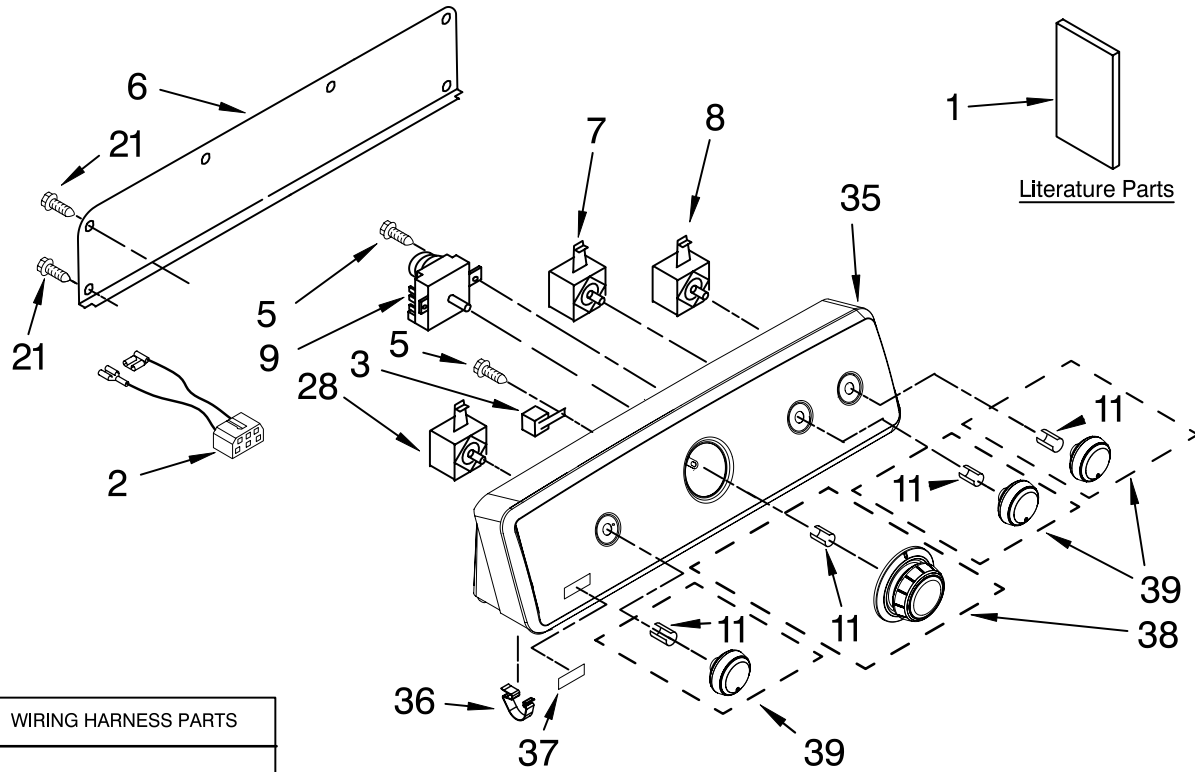

TOP AND CONSOLE PARTS

For Model: MGD5700TQ0
(White)

29" GAS DRYER

Literature Parts

WIRING HARNESS PARTS

FOR ORDERING INFORMATION REFER TO PARTS PRICE LIST

TOP AND CONSOLE PARTS

For Model: MGD5700TQ0
(White)

Illus. No.	Part No.	DESCRIPTION	Illus. No.	Part No.	DESCRIPTION	Illus. No.	Part No.	DESCRIPTION
1		Literature Parts	13	688983	Screw, 8-18 x 5/8	27	3403498	Connector, 3-Position (Gas Valve)
	W10150648	Sheet, Cycle Feature	14	W10112599	Top			
	W10151609	Use & Care Guide	15	237446	Washer (Top/chute)	28	3405156	Switch, Wrinkle Guard
	W10118081	Wiring Diagram	16	W10120796	Harness, Wiring	29	3395683	Connector, Motor
2	W10113080	Wire, Jumper (Buzzer On/Off)	17	717252	Plug, 2-way	30	W10112267	Foam Seal, Console Bracket
3	694419	Buzzer, Mini	18	8565981	Bracket, Harness	33	3347243	Connector 6-Circuit
4	W10118608	Seal, Harness	19	3394427	Clip-Harness	35	W10086710	Shell & Console Assembly (Includes Illus. 37)
5	8533971	Screw, 8-18 x 5/8	20	337686	Screw, 8-18 x 3/4	36	8312709	Clip-Console
6	W10112576	Panel, Rear Console	21	693995	Screw, Hex Washer Head	37	W10112569	Badge Assembly
7	8530169	Switch, Temperature	22	8558178	Control, Electronic	38	W10110030	Timer Knob Assembly
8	W10117655	Switch, Push-To-Start	23	3391885	Connector, Edge	39	W10110029	Knob, Control (3)
9	8566184	Timer Assembly 60 HZ.	24	3397269	Connector-Timer (PTS Relay)	40	94614	Terminal, Female
10	8565972	Screen, Lint	25	3401144	Connector, (Gas Valve)	41	3936144	Connector
11	8536939	Clip, Spring	26	3403499	Connector, 2-Position (Gas Valve)			
12	359625	Screw, 8-18 x 1/2						