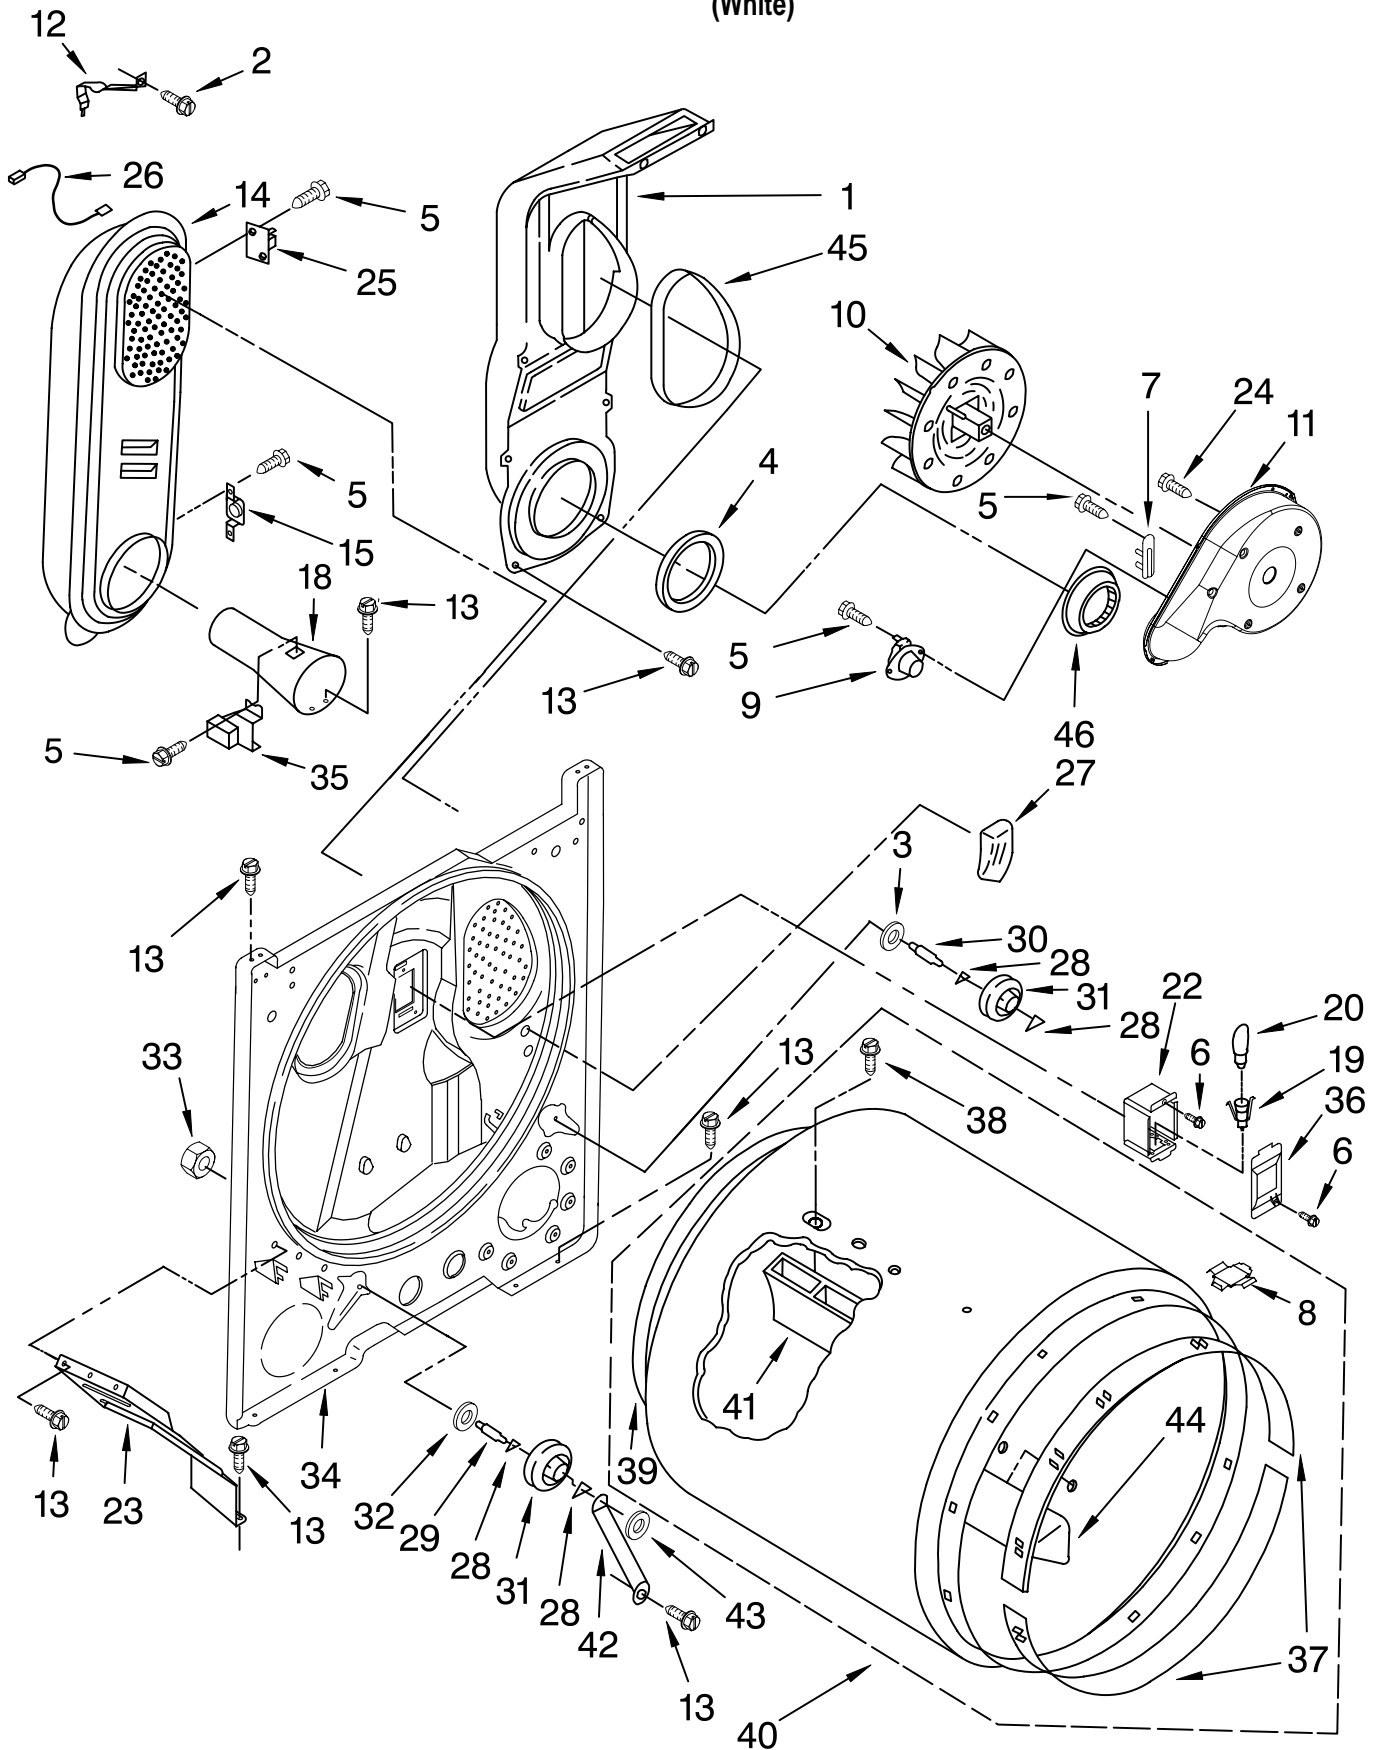

BULKHEAD PARTS

For Model: MGD5700TQ0

(White)

FOR ORDERING INFORMATION REFER TO PARTS PRICE LIST

BULKHEAD PARTS

For Model: MGD5700TQ0
(White)

Illus. No.	Part No.	DESCRIPTION
1	348368	Lint Chute Assembly
2	489463	Screw, 8-18 x 5/8
3	3388703	Washer-Support
4	347139	Seal, Lint Chute
5	90767	Screw, 8-18 x 3/8
6	487909	Screw, 8-15 x 1/2
7	3392519	Thermal Fuse
8	8066086	Drum Hole Plug
9	8318268	Thermostat, Internal-Bias
10	694089	Wheel, Blower
11	8577230	Housing, Blower
12	3398161	Clip
13	343641	Screw, 10-16 x 1/2
14	8530285	Box, Heater
15	3403140	Thermostat, 205°F (96°C)
18	8066049	Funnel, Burner
19	W10136369	Socket Assembly
20	3406124	Bulb
22	3977373	Bracket, Drum Light
23	3406022	Bracket, Bulkhead
24	3390647	Screw, 8-18 x 1/2
25	280010	Kit, Thermal Cut-Off (Includes Illus. 15)
26	3401707	Wire, Jumper
27	3976479	Pad, Sensor
28	690997	Ring, Tri
29	3399506	Shaft, L.H.
30	3399507	Shaft, R.H.
31	3397590	Roller, Support
32	348197	Washer, Support
33	3359452	Nut, 3/8-16
34	3403414	Bulkhead
35	338906	Sensor, Radiant
36	3402841	Lens, Drum Light
37	692526	Ring, Bearing
38	W10109200	Screw, 11-16 x 3/4
39	3406130	Seal, Rear Drum
40	695587	Drum Assembly
41	692490	Baffle, Drum (2)
42	3976434	Bracket, Support
43	90296	Clip
44	3403636	Baffle, Drum (1)
45	339956	Seal
46	696302	Shield, Exhaust

FOR ORDERING INFORMATION REFER TO PARTS PRICE LIST