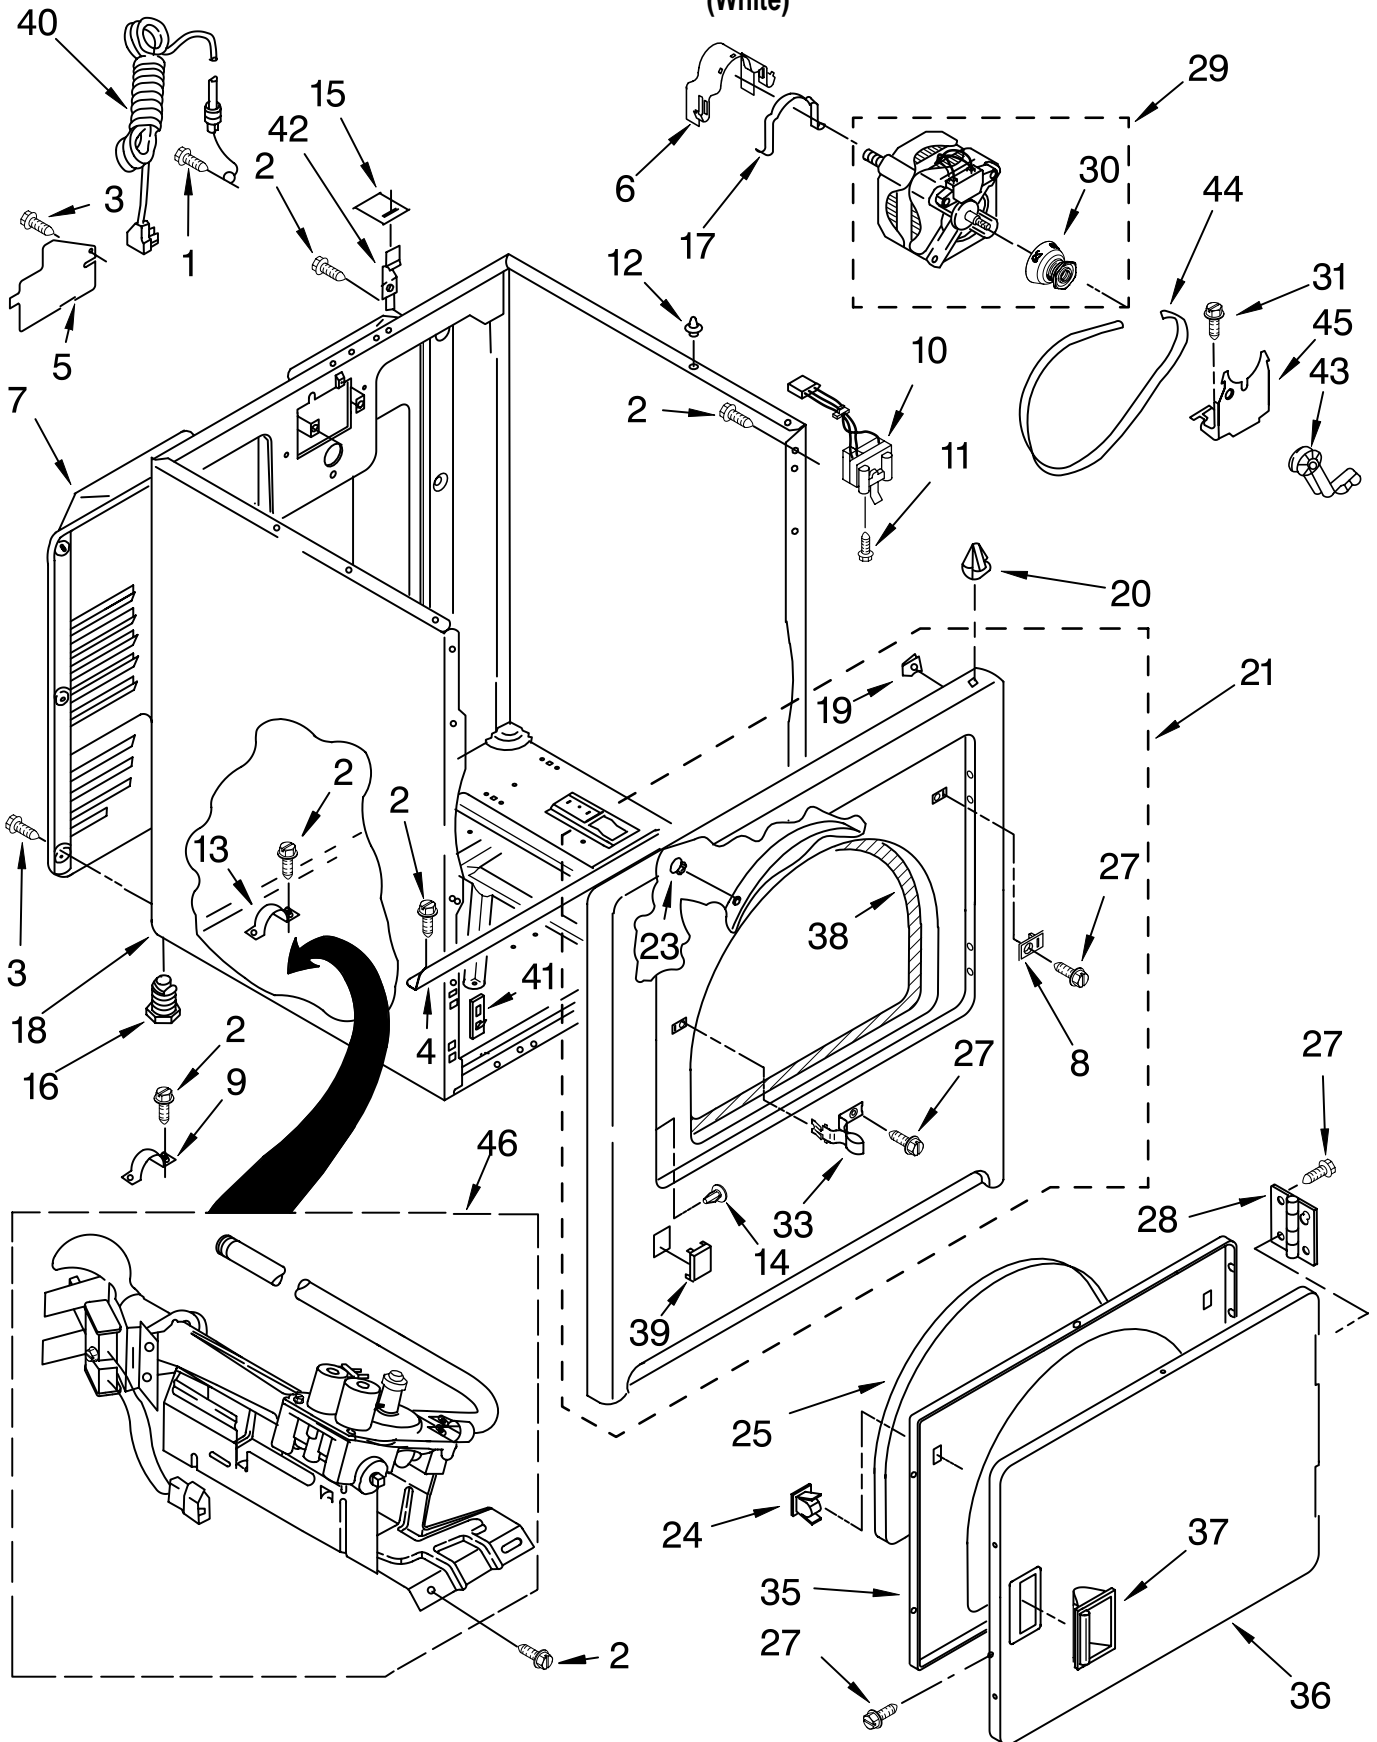

CABINET PARTS

For Model: MGD5700TQ0

(White)

FOR ORDERING INFORMATION REFER TO PARTS PRICE LIST

CABINET PARTS

For Model: MGD5700TQ0
(White)

Illus. No.	Part No.	DESCRIPTION	Illus. No.	Part No.	DESCRIPTION	Illus. No.	Part No.	DESCRIPTION
1	697776	Screw, 10–32 x 5/8 (External Ground)	17	660658	Clamp, Motor	33	3403431	Strike, Panel
2	343641	Screw, 10–16 x 1/2	18	8530603	Cabinet (Includes Illus. 4)	35	3402341	Door, Rear
3	693995	Screw, Hex Head	19	98234	Clip, Ground (2)	36	3402335	Door, Front
4	8541400	Bracket, Cabinet	20	18776	Lock, Front Top (2)	37	8565970	Handle, Door
5	3396795	Cover, Block	21	3403447	Panel Front	38	3406129	Seal & Bearing Assembly
6	3404162	Clamp, Motor (W/Shield)	23	685203	Clip, Felt Pad (2)	39	3394975	Plug, Front Panel
7	3396805	Panel, Rear	24	3389441	Catch, Door Assembly	40	344020	Cord, Power
8	3403630	Plug–Strike	25	3405246	Seal, Door	41	3394083	Clip, Front Panel
9	3980175	Clamp–Elbow	27	342055	Screw, 8–18 x 1/2	42	8066217	Hinge, Top (2)
10	3406107	Door Switch Assembly	28	3405514	Hinge, Door	43	691366	Idler & Pulley Assembly
11	697773	Screw, 6–20 x 7/8	29	8066206	Motor Assembly 60 HZ.	44	W10131364	Belt, Drive
12	98669	Locator, Top	30	8066184	Pulley 60 Hz.	45	348780	Base, Motor
13	341029	Clamp–Pipe	31	3400500	Bolt, 5/16–18 x 3/4	46	8318272	Burner Assembly, 60 Hz. (See Pages 7 & 8 For Further Burner Breakdown)
14	3404413	Plug–Hole						
15	18849	Pad, Top Hinge						
16	3392100	Foot, Dryer						
	279810	Foot–Optional (Extended Length) (Package of 2) (Not Included.)						

FOR ORDERING INFORMATION REFER TO PARTS PRICE LIST