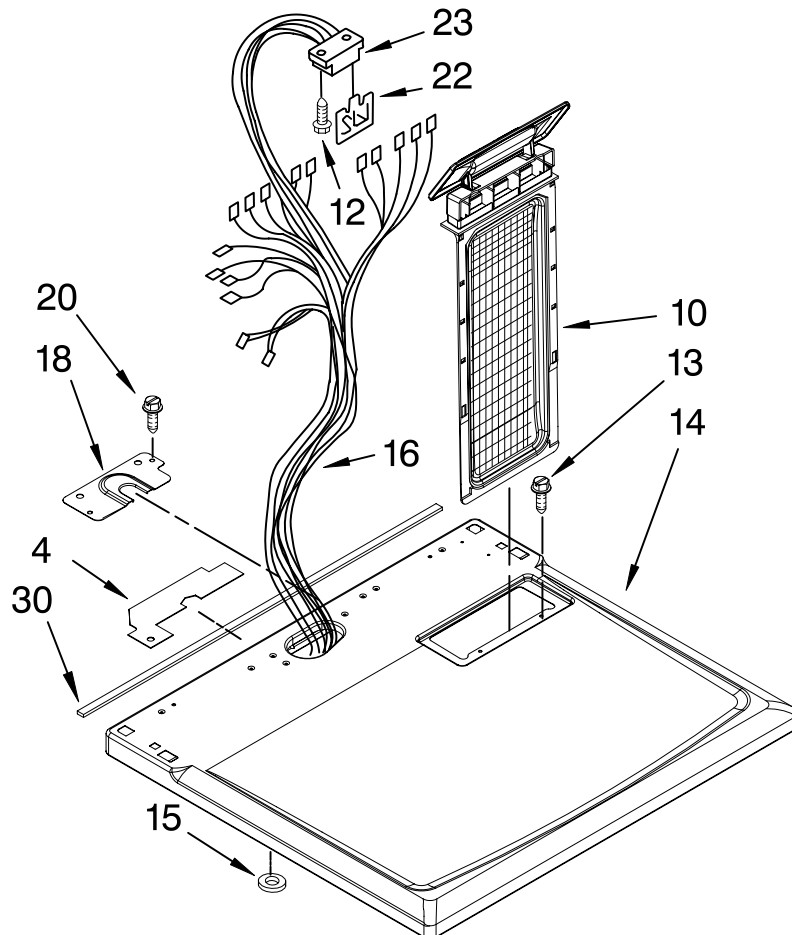

TOP AND CONSOLE PARTS

For Model: MGD5700TQ0
(White)

29" GAS DRYER

Literature Parts

WIRING HARNESS PARTS

FOR ORDERING INFORMATION REFER TO PARTS PRICE LIST

TOP AND CONSOLE PARTS

For Model: MGD5700TQ0
(White)

Illus. No.	Part No.	DESCRIPTION	Illus. No.	Part No.	DESCRIPTION	Illus. No.	Part No.	DESCRIPTION
1		Literature Parts	13	688983	Screw, 8-18 x 5/8	27	3403498	Connector, 3-Position (Gas Valve)
	W10150648	Sheet, Cycle Feature	14	W10112599	Top			
	W10151609	Use & Care Guide	15	237446	Washer (Top/chute)	28	3405156	Switch, Wrinkle Guard
	W10118081	Wiring Diagram	16	W10120796	Harness, Wiring	29	3395683	Connector, Motor
2	W10113080	Wire, Jumper (Buzzer On/Off)	17	717252	Plug, 2-way	30	W10112267	Foam Seal, Console Bracket
3	694419	Buzzer, Mini	18	8565981	Bracket, Harness	33	3347243	Connector 6-Circuit
4	W10118608	Seal, Harness	19	3394427	Clip-Harness	35	W10086710	Shell & Console Assembly (Includes Illus. 37)
5	8533971	Screw, 8-18 x 5/8	20	337686	Screw, 8-18 x 3/4	36	8312709	Clip-Console
6	W10112576	Panel, Rear Console	21	693995	Screw, Hex Washer Head	37	W10112569	Badge Assembly
7	8530169	Switch, Temperature	22	8558178	Control, Electronic	38	W10110030	Timer Knob Assembly
8	W10117655	Switch, Push-To-Start	23	3391885	Connector, Edge	39	W10110029	Knob, Control (3)
9	8566184	Timer Assembly 60 HZ.	24	3397269	Connector-Timer (PTS Relay)	40	94614	Terminal, Female
10	8565972	Screen, Lint	25	3401144	Connector, (Gas Valve)	41	3936144	Connector
11	8536939	Clip, Spring	26	3403499	Connector, 2-Position (Gas Valve)			
12	359625	Screw, 8-18 x 1/2						