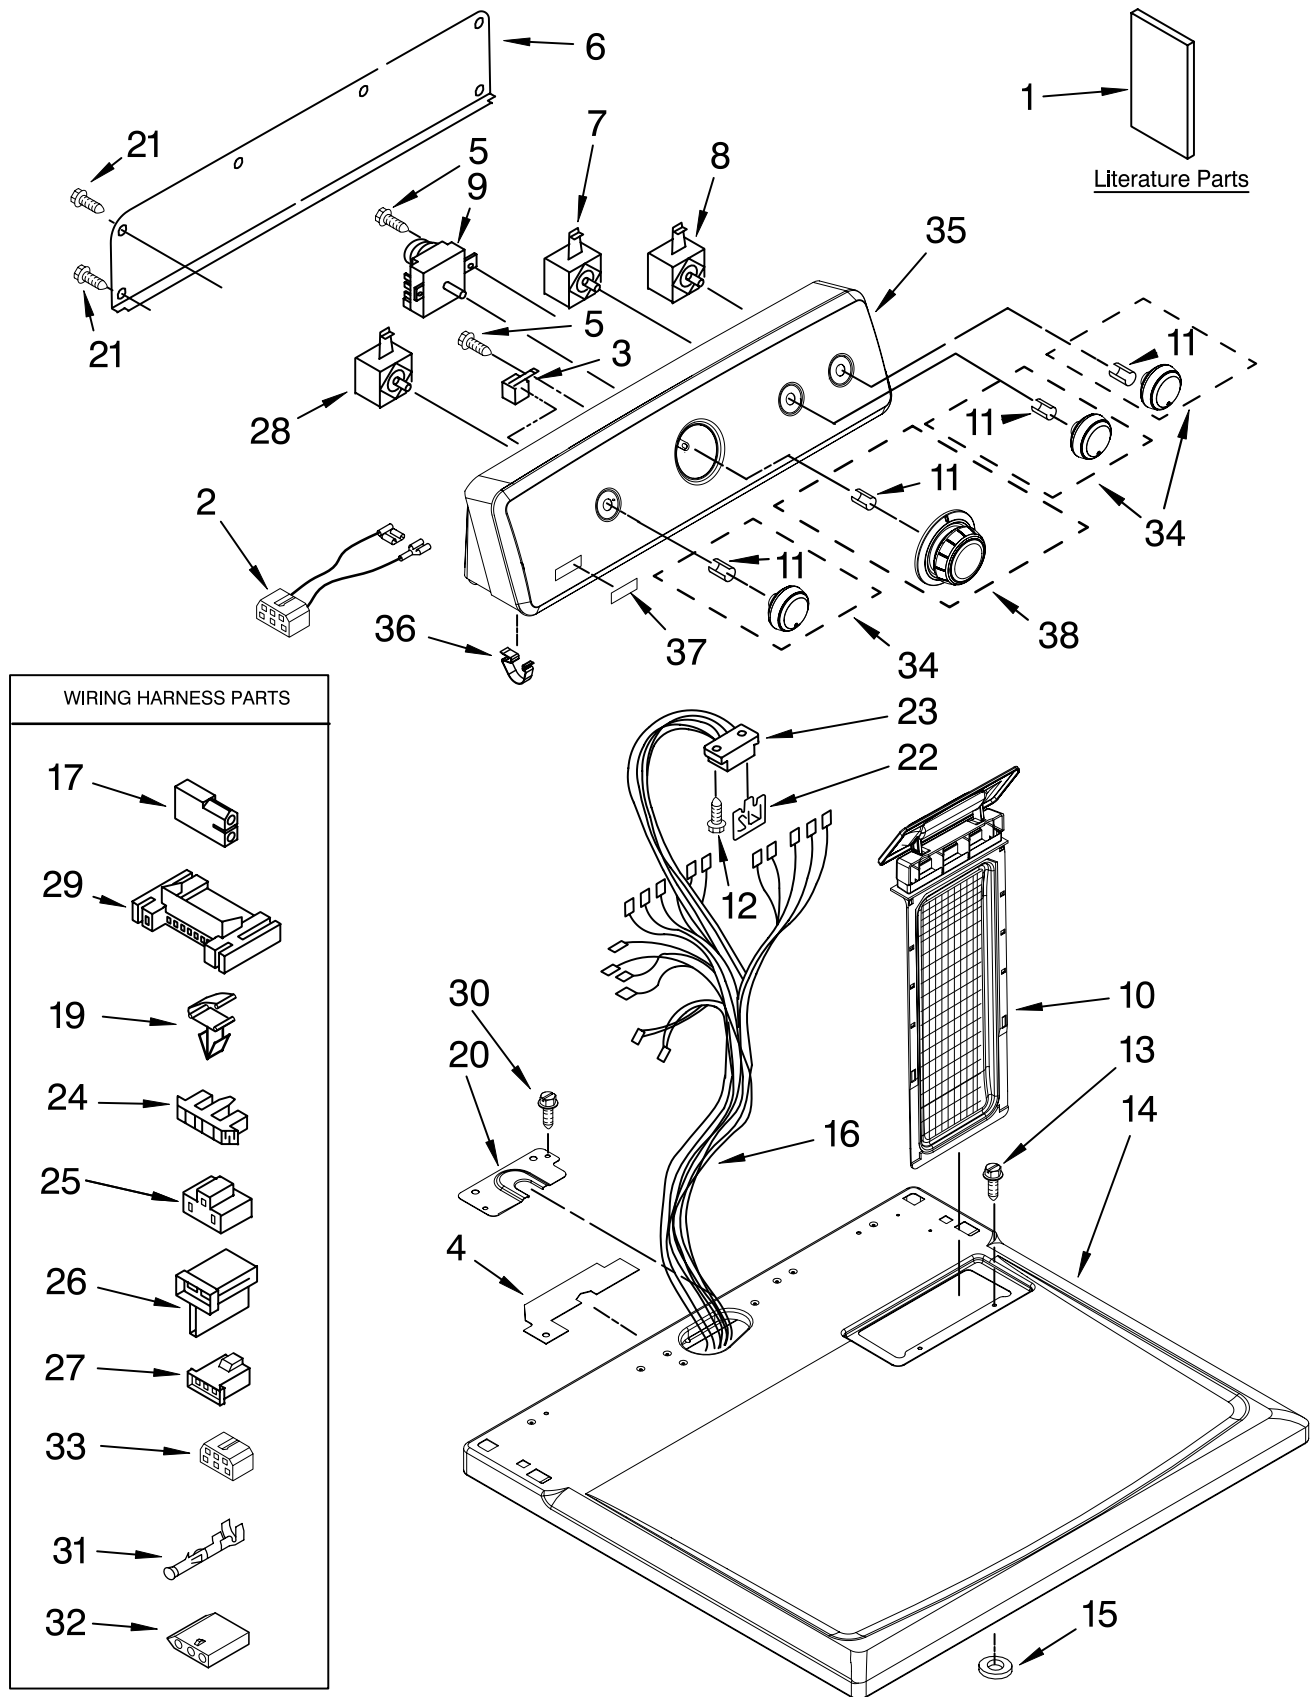

For Model: MGD5700TQ1
(White)

FOR ORDERING INFORMATION REFER TO PARTS PRICE LIST

TOP AND CONSOLE PARTS

For Model: MGD5700TQ1
(White)

Illus. No.	Part No.	DESCRIPTION	Illus. No.	Part No.	DESCRIPTION	Illus. No.	Part No.	DESCRIPTION
1		Literature Parts	11	8536939	Clip, Spring	27	3403498	Connector, 3-Position (Gas Valve)
	W10089171	Sheet, Cycle Feature	12	359625	Screw, 8-18 x 1/2			
	W10088775	Use & Care Guide	13	688983	Screw, 8-18 x 5/8	28	3405156	Switch Rotary (Twist Mount)
	W10118081	Wiring Diagram	14	W10112599	Top	29	3395683	Connector, Motor
2	W10113080	Wire, Jumper (Buzzer On/Off)	15	237446	Washer (Top/chute)	30	343641	Screw, 10-16 x 3/4
3	694419	Buzzer, Mini	16	W10111000	Harness, Wiring	31	94614	Terminal Female
4	W10112603	Seal-Harness	17	717252	Plug, 2-way	32	3936144	Connector
5	8533971	Screw, 8-18 x 5/8	19	3394427	Clip-Harness	33	3347243	Connector 6-Circuit
6	W10112577	Panel, Rear Console	20	W10112578	Bracket, Harness	34	W10110029	Knob, Control (3)
7	8530169	Switch, Temperature	21	693995	Screw, Hex Washer Head	35	W10086710	Console & Control Panel Assembly (Includes, Illus. 36 & 37)
8	W10117655	Switch, Push-To-Start	22	8558178	Control, Electronic	36	8312709	Clip-Console
9	8566184	Timer Assembly 60 HZ.	23	3391885	Connector, Edge	37	W10112569	Badge Assembly
10	8565972	Screen, Lint White	24	3397269	Connector-Timer	38	W10110030	Timer Knob Assembly
			25	3401144	Connector, (PTS Relay)			
			26	3403499	Connector, 2-Position (Gas Valve)			

FOR ORDERING INFORMATION REFER TO PARTS PRICE LIST