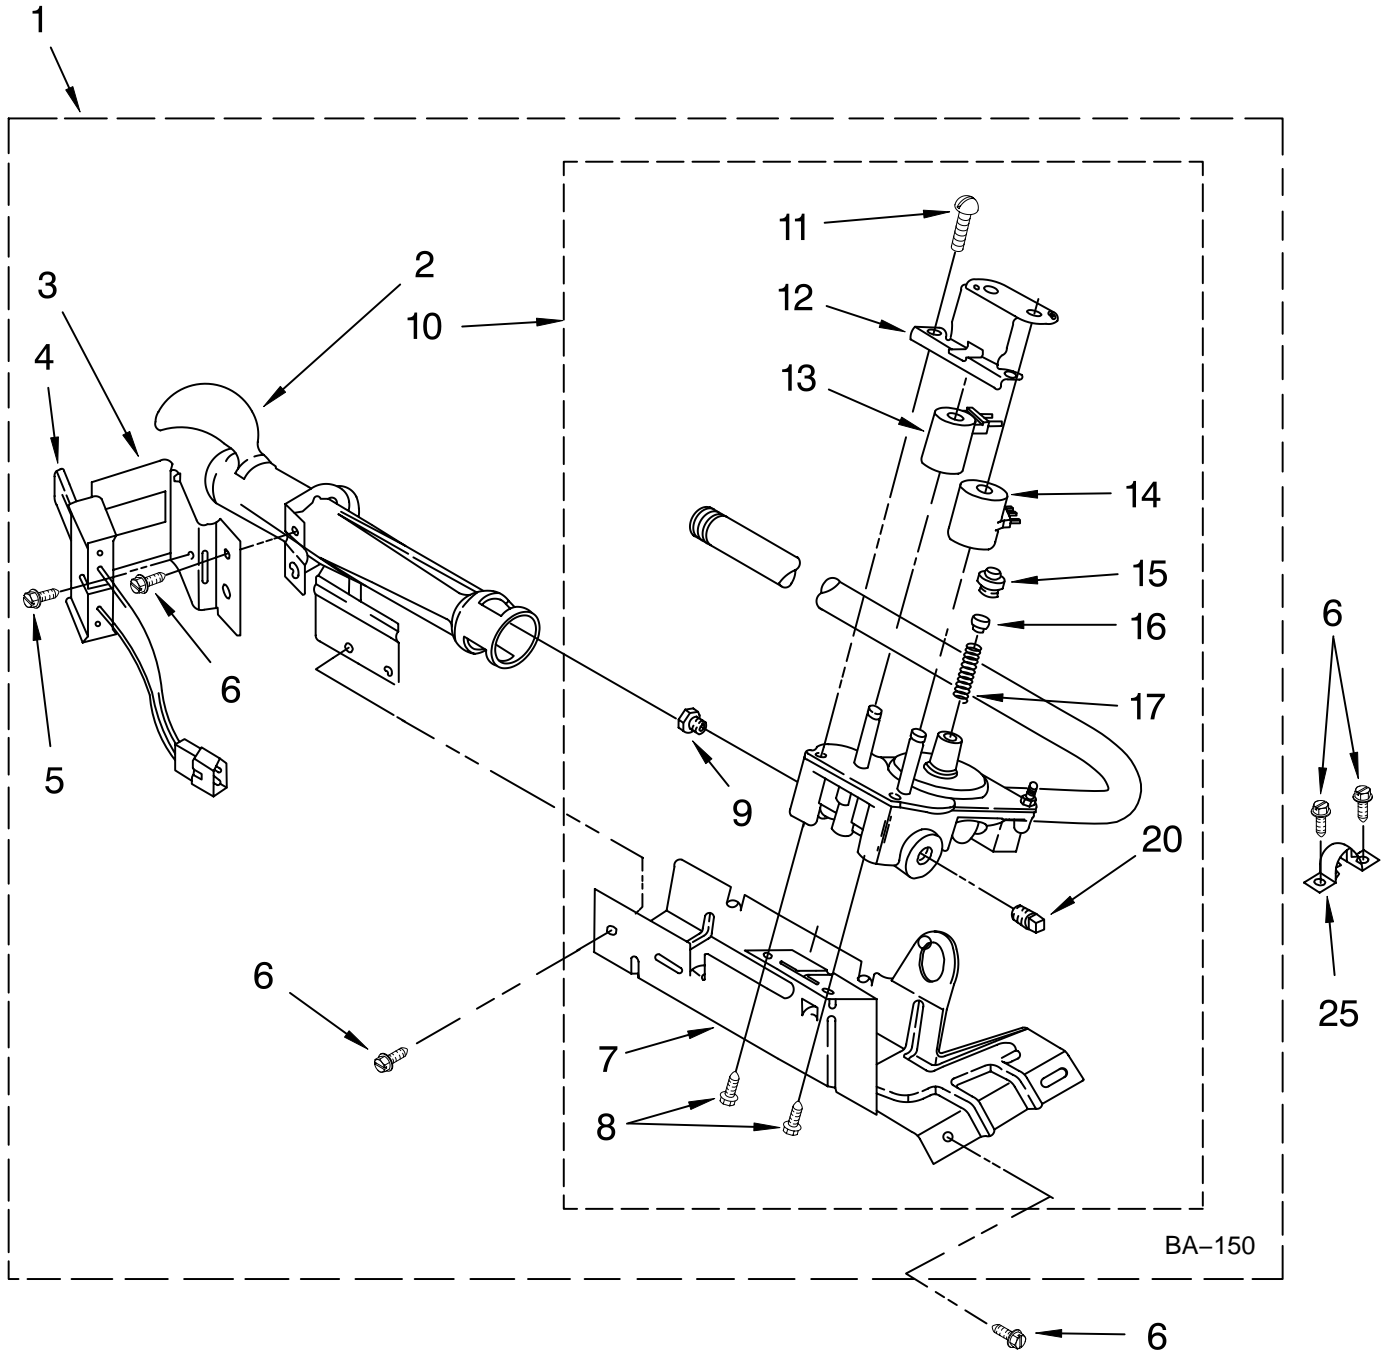

8318272 BURNER ASSEMBLY

For Model: MGD5700TQ1
(White)

FOR ORDERING INFORMATION REFER TO PARTS PRICE LIST

8318272 BURNER ASSEMBLY

For Model: MGD5700TQ1

(White)

USE WITH TYPE 1 – NATURAL
AND TYPE 4 LIQUEFIED PROPANE AND BUTANE GASES

Illus. No.	Part No.	DESCRIPTION
1	8318272	Burner Assembly 60 Hz. (Type 1) (White Rodgers)
2	688617	Tube, Burner
3	694298	Bracket, Ignitor
4	686590	Ignitor
5	3393909	Screw & Washer (8–32 x 5/8)
6	343641	Screw, 10–16 x 1/2
7	693986	Base, Burner
8	3387057	Screw, 8–18 x 3/8
9		Orifice, Burner Type 1 234826 Type 4 (Butane) 229742 Type 4 (Propane) 234868
10	8318277	Valve, 60 Hz. (Includes Pipe & Illus. #7)
11	694421	Screw, 8–32 x 1/2 (2)
12	694538	Bracket, Coil
13	694540	Coil, 60 Hz. (2 Terminal) (Main)
14	694539	Coil, 60 Hz. (Split) (3 Terminal) (Pilot Position)
15	694424	Leak Limiter
16	694423	Screw, Regulator Adjustment
17	694422	Spring, Regulator
20	239822	Plug, Pipe
25	341029	Clamp, Pipe

Following Parts Not Illustrated

694572 Conversion Kit
(Type 1)
to Type (4) L.P.G.

BA-150

FOR ORDERING INFORMATION REFER TO PARTS PRICE LIST