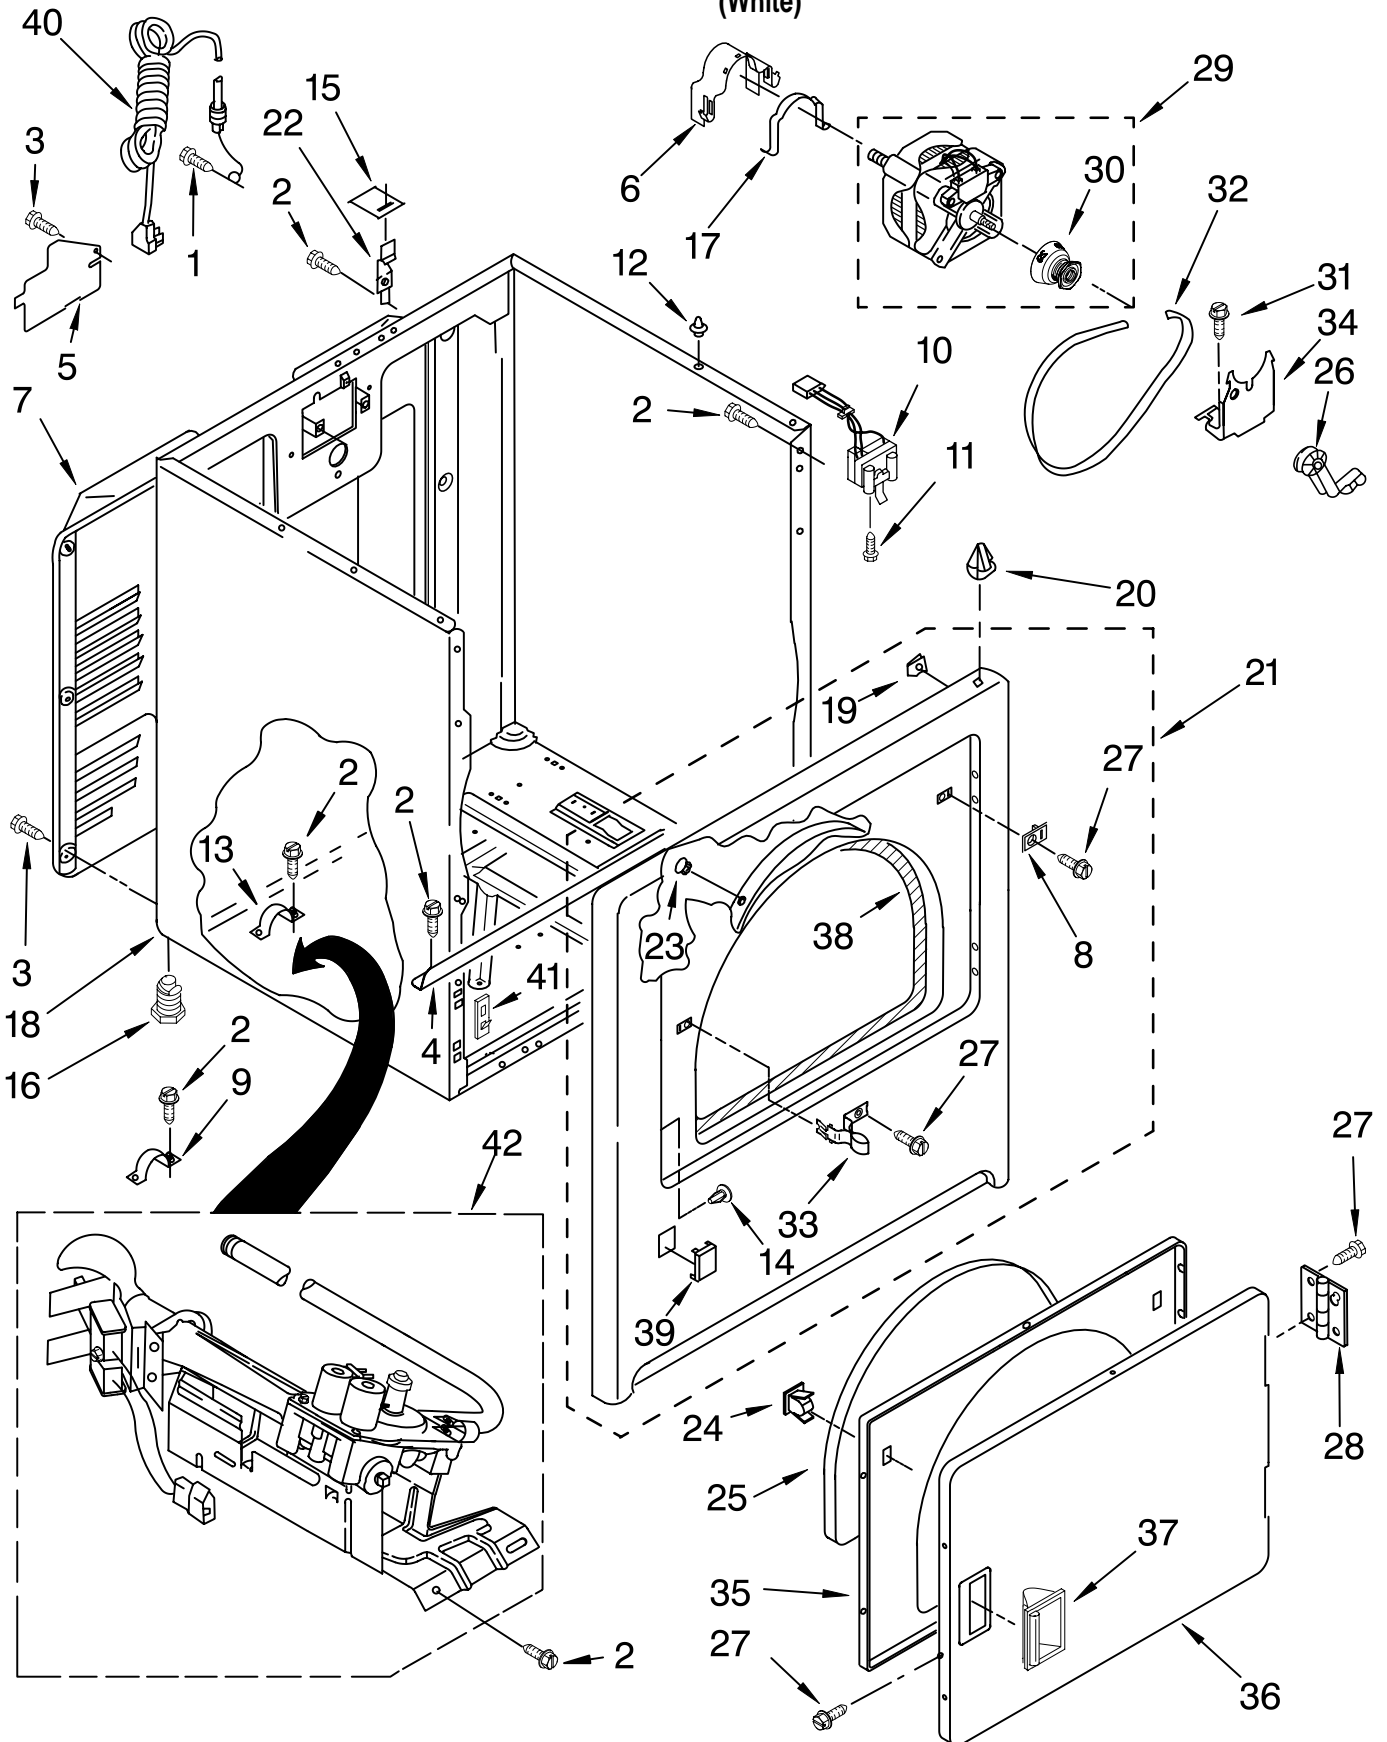

CABINET PARTS

For Model: MGD5700TQ1

(White)

FOR ORDERING INFORMATION REFER TO PARTS PRICE LIST

CABINET PARTS

For Model: MGD5700TQ1
(White)

Illus. No.	Part No.	DESCRIPTION	Illus. No.	Part No.	DESCRIPTION	Illus. No.	Part No.	DESCRIPTION
1	697776	Screw, 10-32 x 5/8 (External Ground)	17	660658	Clamp, Motor	31	3400500	Bolt, 5/16-18 x 3/4
2	343641	Screw, 10-16 x 1/2	18	8530603	Cabinet (Includes Illus. 4)	32	8066065	Belt, Drive
3	693995	Screw, Hex Head	19	98234	Clip, Ground (2)	33	3403431	Strike, Panel
4	8541400	Bracket, Cabinet	20	18776	Lock, Front Top (2)	34	348780	Base, Motor
5	3396795	Cover, Block	21	3403447	Panel Front	35	3402341	Door, Rear
6	3404162	Clamp, Motor (W/Shield)	22	8066217	Hinge, Top (2)	36	3402335	White Door, Front
7	3396805	Panel, Rear	23	685203	Clip, Felt Pad (2)	37	8565970	White Handle, Door
8	3403630	Plug-Strike	24	3389441	Catch, Door Assembly	38	3406129	Seal & Bearing Assembly
9	3980175	Clamp-Elbow	25	3405246	Seal, Door	39	3394975	White Plug, Front Panel
10	3406107	Door Switch Assembly	26	691366	Idle & Pulley Assembly	40	344020	Cord, Power
11	697773	Screw, 6-20 x 7/8	27	342055	Screw, 8-18 x 1/2	41	3394083	Clip, Front Panel
12	98669	Locator, Top	28	3405514	Hinge, Door	42	8318272	Burner Assembly 60 HZ.
13	341029	Clamp-Pipe	29	8066206	Motor Assembly 60 HZ.			(See Pages 7 & 8 For Further Burner Breakdown)
14	3404413	Plug-Hole	30	8066184	Pulley 60 Hz.			
15	18849	Pad, Top Hinge						
16	3392100	Foot, Dryer						
	279810	Foot-Optional (Extended Length) (Package of 2) (Not Included.)						

FOR ORDERING INFORMATION REFER TO PARTS PRICE LIST