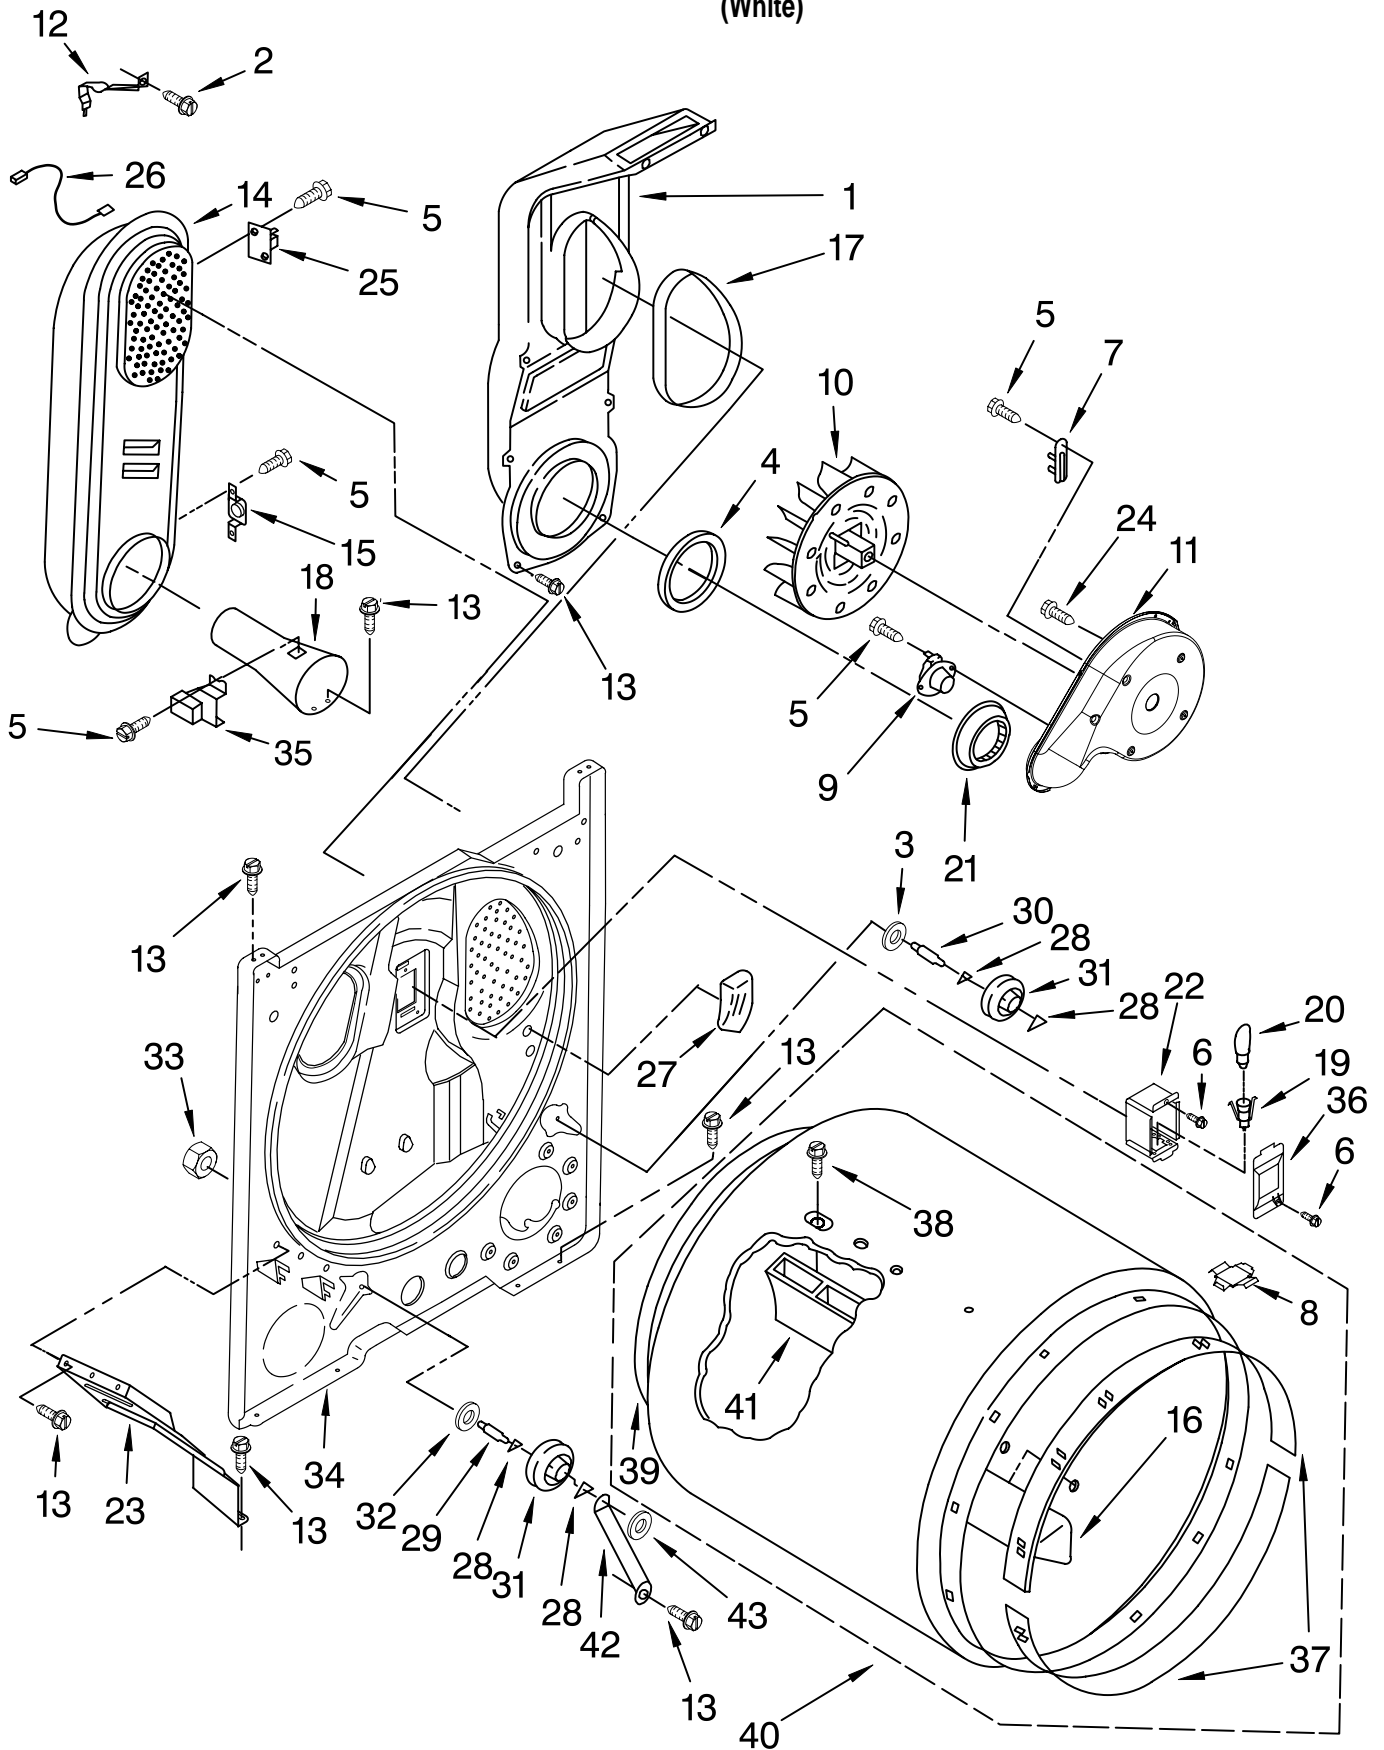

BULKHEAD PARTS

For Model: MGD5700TQ1

(White)

FOR ORDERING INFORMATION REFER TO PARTS PRICE LIST

BULKHEAD PARTS

For Model: MGD5700TQ1
(White)

Illus. No.	Part No.	DESCRIPTION
1	348368	Lint Chute Assembly
2	489463	Screw, 8-18 x 5/8
3	3388703	Washer-Support
4	347139	Seal, Lint Chute
5	90767	Screw, 8-18 x 3/8
6	487909	Screw, 8-15 x 1/2
7	3392519	Thermal-Fuse (91C)
8	8066086	Drum Hole Plug
9	8318268	Thermostat, Internal-Bias
10	694089	Wheel, Blower
11	8577230	Housing, Blower
12	3398161	Clip
13	343641	Screw, 10-16 x 1/2
14	8530285	Box, Heater
15	3403140	Thermostat, 205°F (96°C)
16	3403636	Baffle, Drum (1)
17	339956	Seal
18	8066049	Funnel, Burner
19	3403634	Socket Assembly
20	3406124	Bulb
21	696302	Shield, Exhaust
22	3977373	Bracket, Drum Light
23	3406022	Bracket, Bulkhead
24	3390647	Screw, 8-18 x 1/2
25	280010	Kit, Thermal Cut-Off (Includes Illus. 15)
26	3401707	Wire, Jumper
27	3976479	Pad, Sensor
28	690997	Ring, Tri
29	3399506	Shaft, L.H.
30	3399507	Shaft, R.H.
31	3397590	Roller, Support
32	348197	Washer, Support
33	3359452	Nut, 3/8-16
34	3403414	Bulkhead
35	338906	Sensor, Radiant
36	3402841	Lens, Drum Light
37	692526	Ring, Bearing
38	W10109200	Screw, 11-16 x 3/4
39	3406130	Seal, Rear Drum
40	695587	Drum Assembly
41	692490	Baffle, Drum (2)
42	3976434	Bracket, Support
43	90296	Clip

FOR ORDERING INFORMATION REFER TO PARTS PRICE LIST