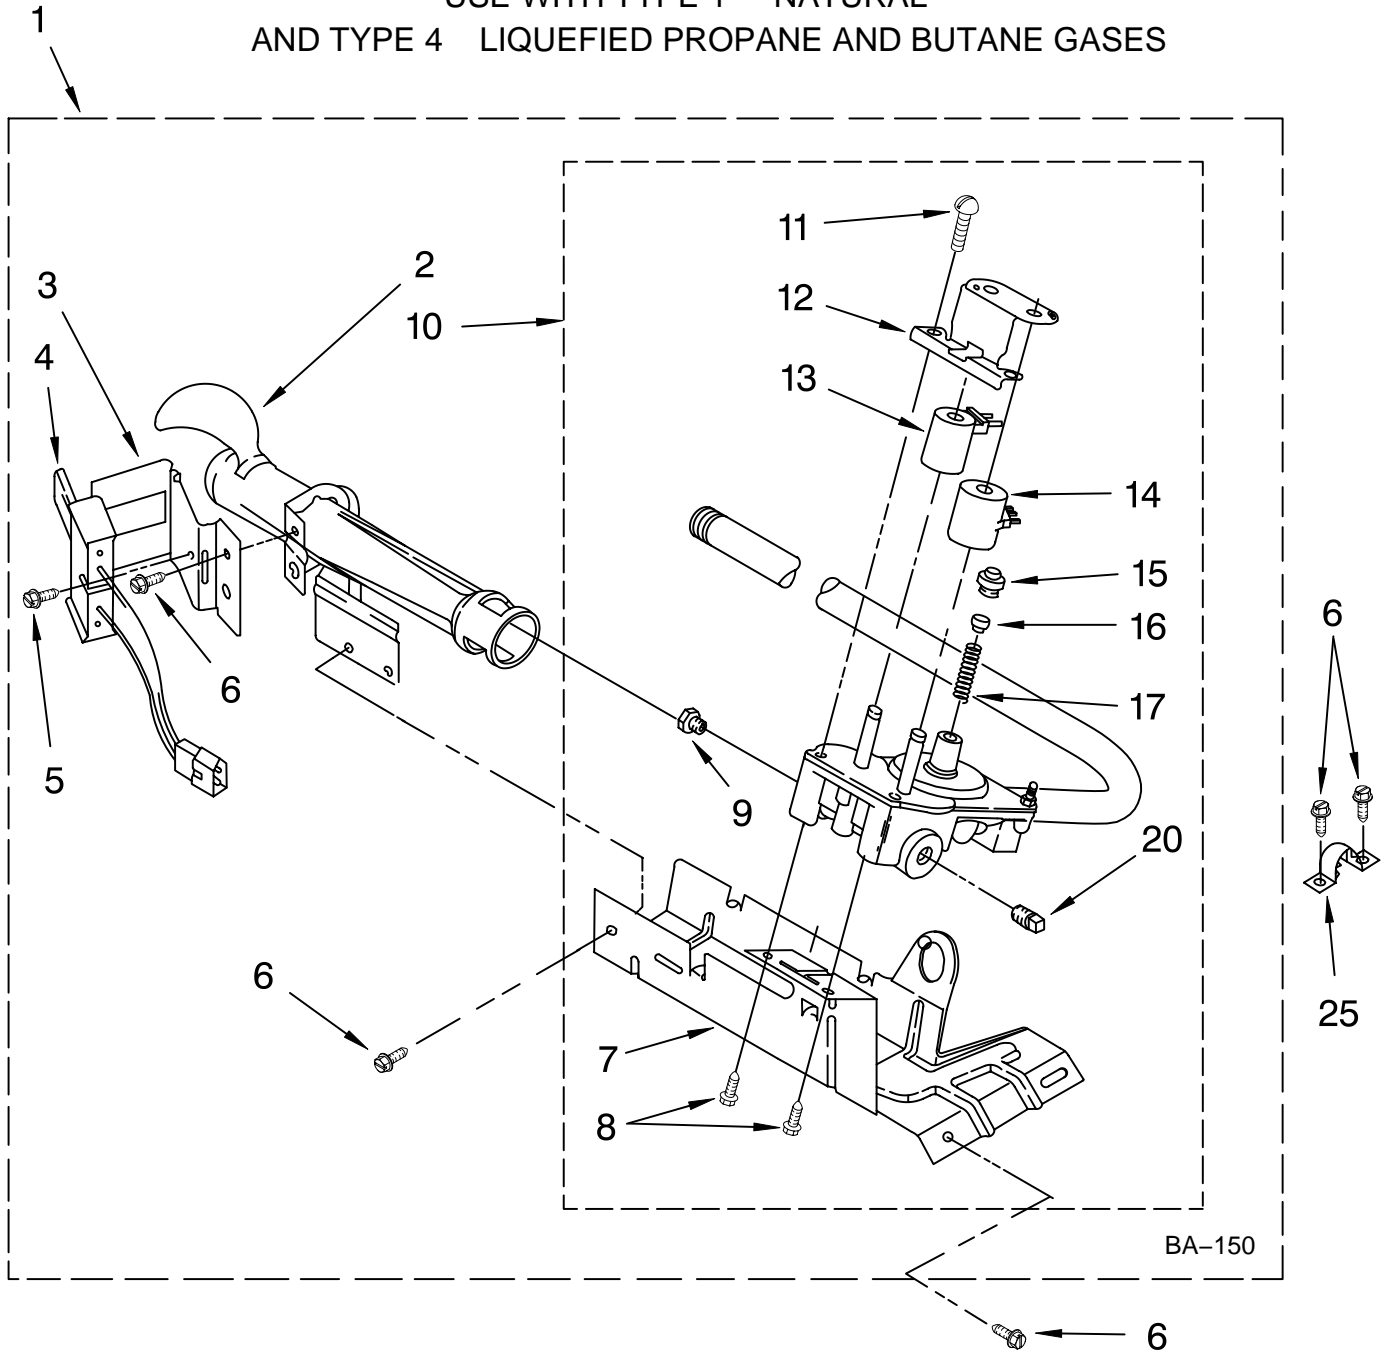

8318272 BURNER ASSEMBLY

For Model: MGD5707TQ0

(White)

USE WITH TYPE 1 – NATURAL
AND TYPE 4 LIQUEFIED PROPANE AND BUTANE GASES

FOR ORDERING INFORMATION REFER TO PARTS PRICE LIST

8318272 BURNER ASSEMBLY

For Model: MGD5707TQ0

(White)

USE WITH TYPE 1 – NATURAL
AND TYPE 4 LIQUEFIED PROPANE AND BUTANE GASES

Illus. No.	Part No.	DESCRIPTION
1	8318272	Burner Assembly 60 Hz. (Type 1) (White Rodgers)
2	688617	Tube, Burner
3	694298	Bracket, Ignitor
4	686590	Ignitor
5	3393909	Screw & Washer (8–32 x 5/8)
6	343641	Screw, 10–16 x 1/2
7	693986	Base, Burner
8	3387057	Screw, 8–18 x 3/8
9		Orifice, Burner 234826 Type 1 229742 Type 4 (Butane) 234868 Type 4 (Propane)
10	8318277	Valve, 60 Hz. (Includes Pipe & Illus. #7)
11	694421	Screw, 8–32 x 1/2 (2)
12	694538	Bracket, Coil
13	694540	Coil, 60 Hz. (2 Terminal) (Main)
14	694539	Coil, 60 Hz. (Split) (3 Terminal) (Pilot Position)
15	694424	Leak Limiter
16	694423	Screw, Regulator Adjustment
17	694422	Spring, Regulator
20	239822	Plug, Pipe
25	341029	Clamp, Pipe

Following Parts Not Illustrated

694572 Conversion Kit
(Type 1)
to Type (4) L.P.G.

BA-150

FOR ORDERING INFORMATION REFER TO PARTS PRICE LIST