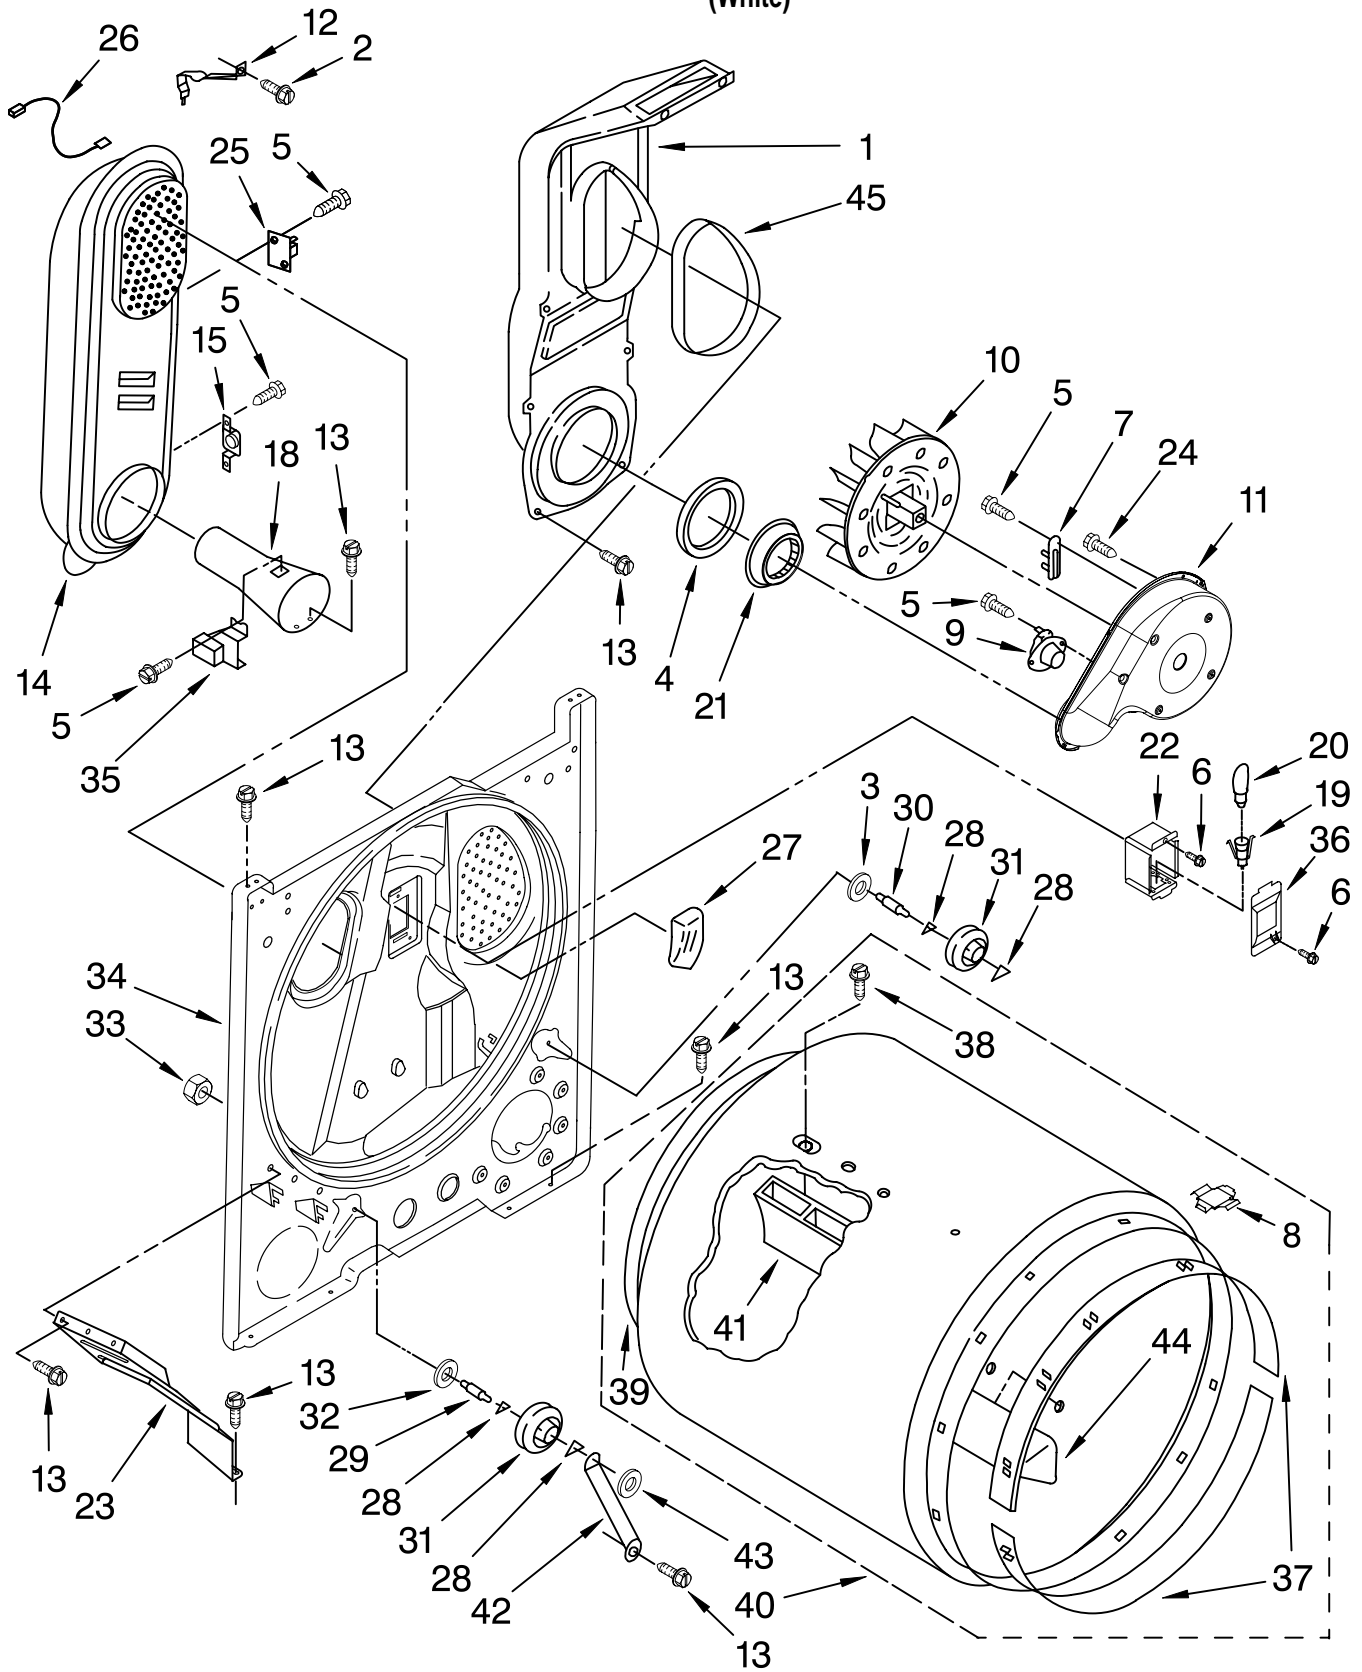

BULKHEAD PARTS

For Model: MGD5707TQ0

(White)

FOR ORDERING INFORMATION REFER TO PARTS PRICE LIST

BULKHEAD PARTS

For Model: MGD5707TQ0

(White)

<u>Illus.</u> <u>No.</u>	<u>Part</u> <u>No.</u>	<u>DESCRIPTION</u>
1	348368	Lint Chute Assembly
2	489463	Screw, 8-18 x 5/8
3	3388703	Washer-Support
4	347139	Seal, Lint Chute
5	90767	Screw, 8-18 x 3/8
6	487909	Screw, 8-15 x 1/2
7	3392519	Thermal-Fuse (91C)
8	8066086	Drum Hole Plug
9	8318268	Thermostat, Internal-Bias
10	694089	Wheel, Blower
11	8577230	Housing, Blower
12	3398161	Clip
13	343641	Screw, 10-16 x 1/2
14	8530285	Box, Heater
15	3403140	Thermostat, 205°F (96°C)
18	8066049	Funnel, Burner
19	W10136369	Socket Assembly
20	3406124	Bulb
21	696302	Shield, Exhaust
22	3977373	Bracket, Drum Light
23	3406022	Bracket, Bulkhead
24	3390647	Screw, 8-18 x 1/2
25	3977394	Kit, Thermal Cut-Off (Includes Item 15)
26	3401707	Wire, Jumper
27	3976479	Pad, Sensor
28	690997	Ring, Tri
29	3399506	Shaft, L.H.
30	3399507	Shaft, R.H.
31	3397590	Roller, Support
32	348197	Washer, Support
33	3359452	Nut, 3/8-16
34	3403414	Bulkhead
35	338906	Sensor, Radiant
36	3402841	Lens, Drum Light
37	692526	Ring, Bearing
38	W10109200	Screw, 11-16 x 3/4
39	3406130	Seal, Rear Drum
40	695587	Drum Assembly
41	692490	Baffle, Drum (2)
42	3976434	Bracket, Support
43	90296	Clip
44	3403636	Baffle, Drum (1)
45	339956	Seal

FOR ORDERING INFORMATION REFER TO PARTS PRICE LIST