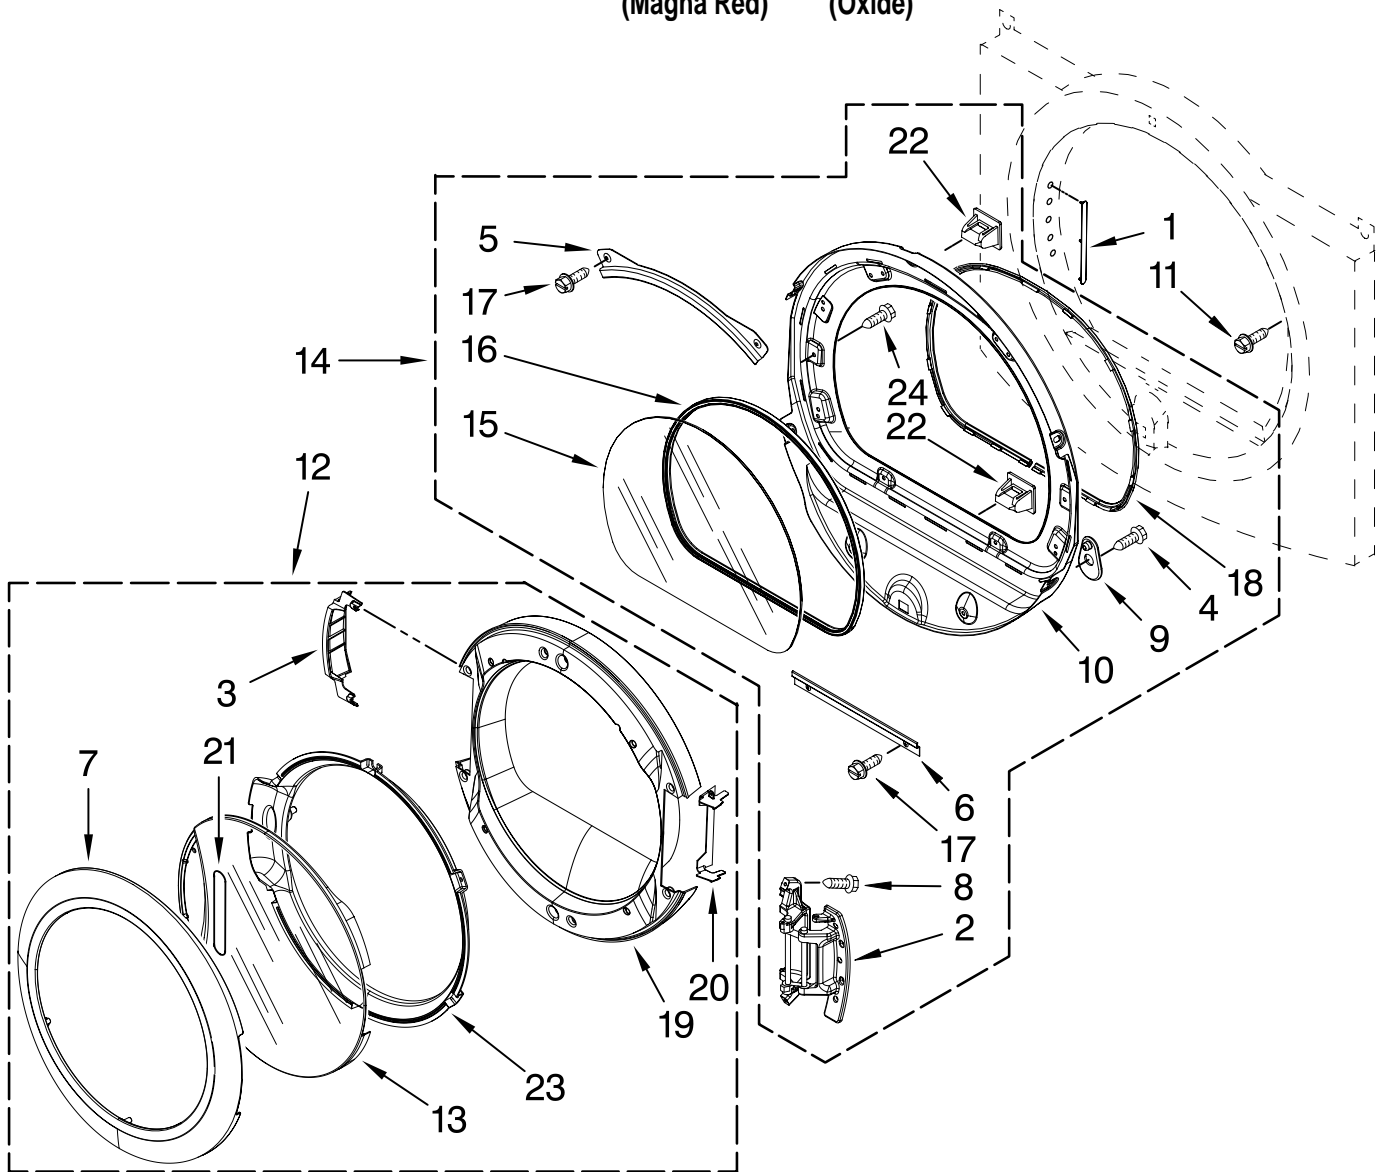

Illus. No.	Part No.	DESCRIPTION
1	W10085210	Label, Hinge Hole
	W10085230	White
	W10085230	Silver
2	W10139920	Door Hinge Assembly
3	W10180119	Cover, Door Hinge
4	3400224	Screw, 1/4-20 x 0.5
5	8519356	Retainer-Window (Upper)
6	8519354	Retainer-Window (Lower)
7	W10193522	Handle Ring