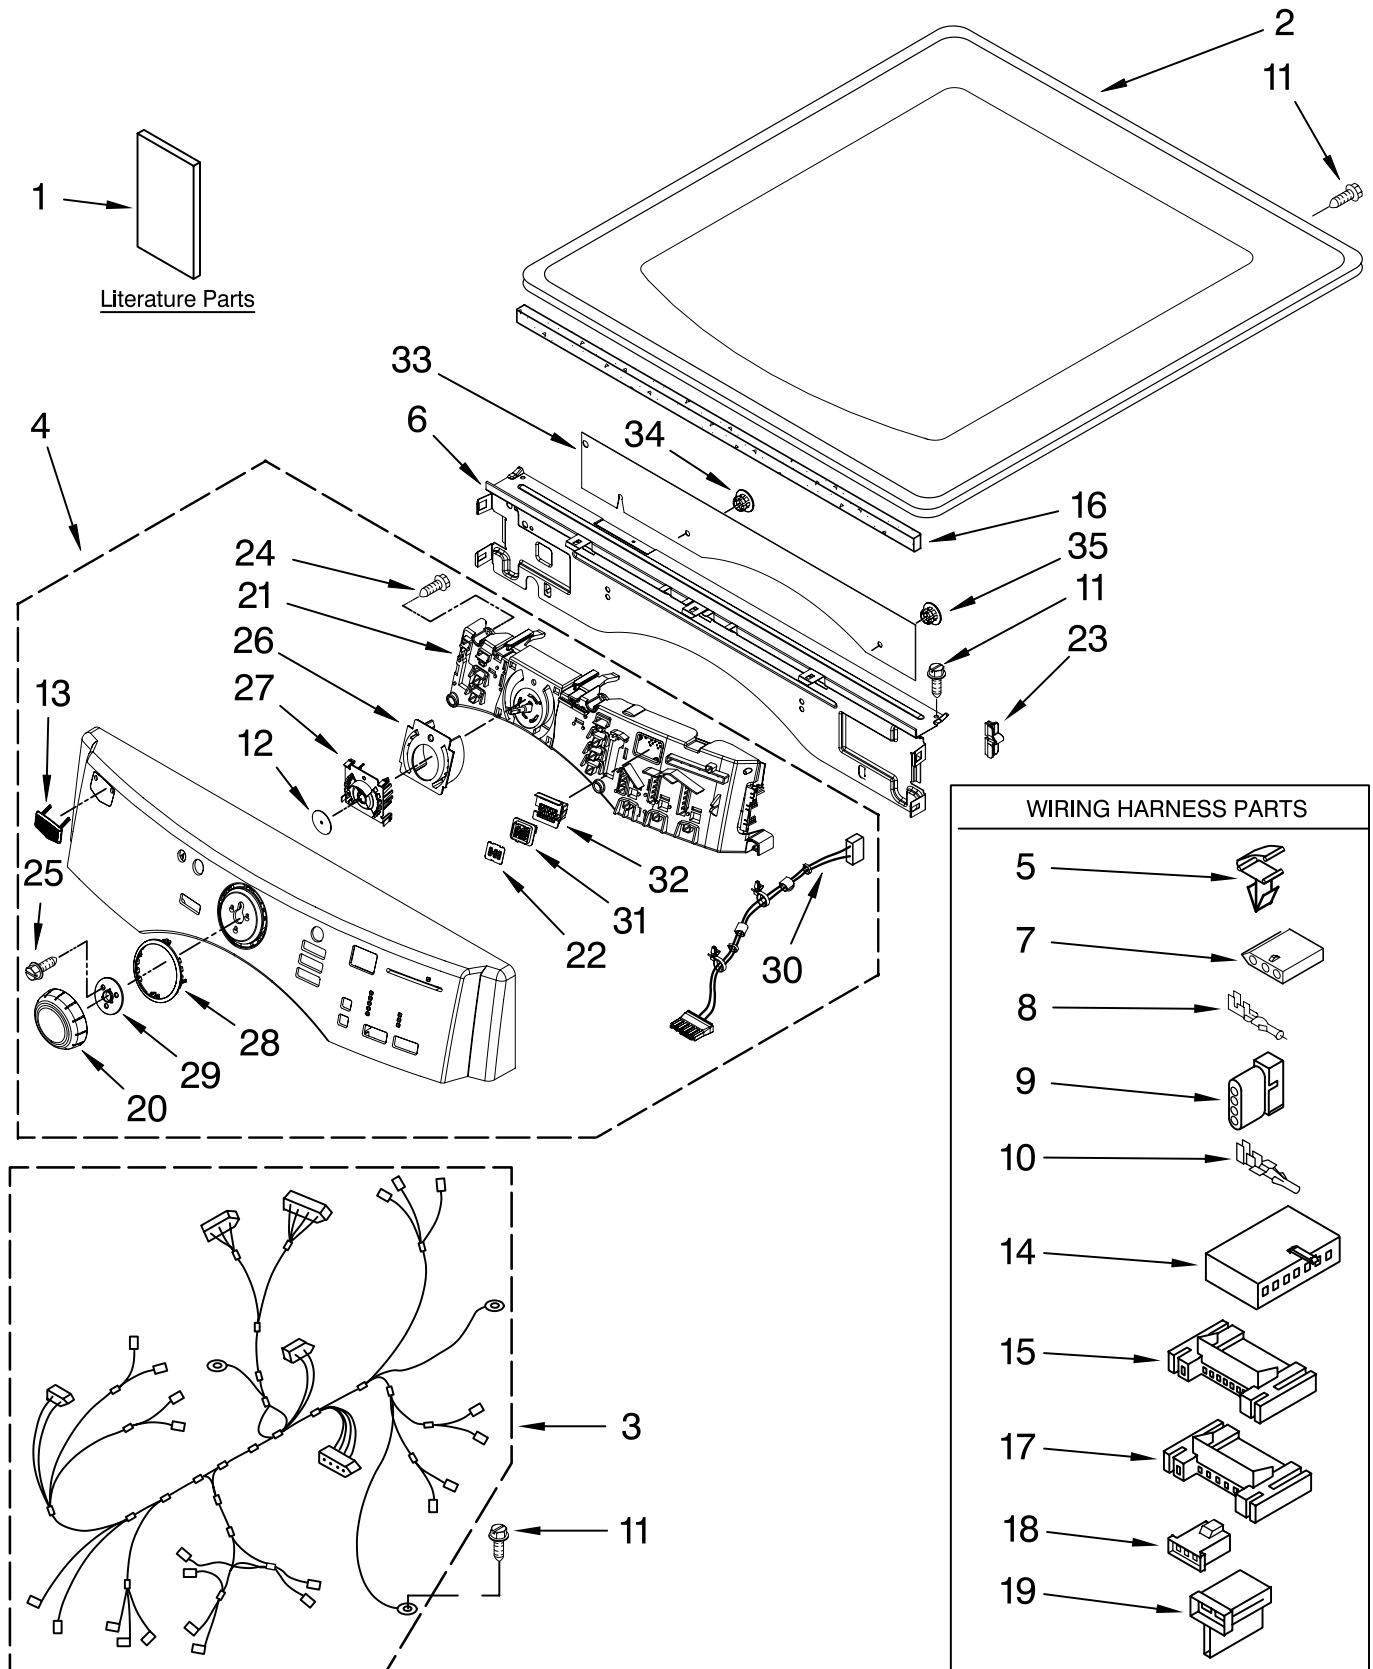

For Models:MGDE500WR1, MGDE500WJ1
(Magna Red) (Oxide)

FOR ORDERING INFORMATION REFER TO PARTS PRICE LIST

TOP AND CONSOLE PARTS

For Models:MGDE500WR1, MGDE500WJ1
(Magna Red) (Oxide)

Illus. No.	Part No.	DESCRIPTION	Illus. No.	Part No.	DESCRIPTION	Illus. No.	Part No.	DESCRIPTION
1		Literature Parts	11	3390647	Screw, 8-18 x 1/2	22	W10171504	Foil-Display
	W10239302	Use & Care Guide	12	8572039	Seal,	23	W10214555	Plug-Connector
	W10255469	Installation			User Interface			Frame
		Instructions	13	W10177245	Medallion	24	8540282	Screw
	W10258377	Tech Sheet	14	3936150	Connector,	25	8540513	Screw
					7-Circuit	26	W10170295	Frame-Light Guide
2		Top	15	3395683	Connector,	27	W10170293	Guide, Light
	W10164743	Oxide			(Motor)			Cycle Internal
	W10249738	Red	16	W10112267	Foam, Seal	28	W10164567	Cycle, Light Guide
3	W10111069	Harness, Main			Control Bracket	29	W10172298	Bushing, Knob
4		Console Assembly	17	2203186	Connector,	30	W10242907	Power Cable
	W10269246	Oxide			5-Circuit			User Interface
	W10269245	Red	18	3403498	Connector,	31	W10164578	Guide, Light
5	3394427	Clip, Harness			3-Position			(3-Way Digital)
6	W10215656	Bracket, Console (Includes No. 16)	19	3403499	Connector,	32	W10171502	Frame-Light (Guide Display)
7	353424	Connector, Sensor			2-Position	33	W10215674	Shield,
8	94614	Terminal			(Gas Valve)			Console Bracket
9	3936144	Plug, Terminal	20	W10164576	Knob	34	W10216201	Plug-Hole 1/4"(2)
10	94613	Terminal	21	W10269025	Techbox Assembly	35	W10216202	Plug-Hole 5/16"(1)