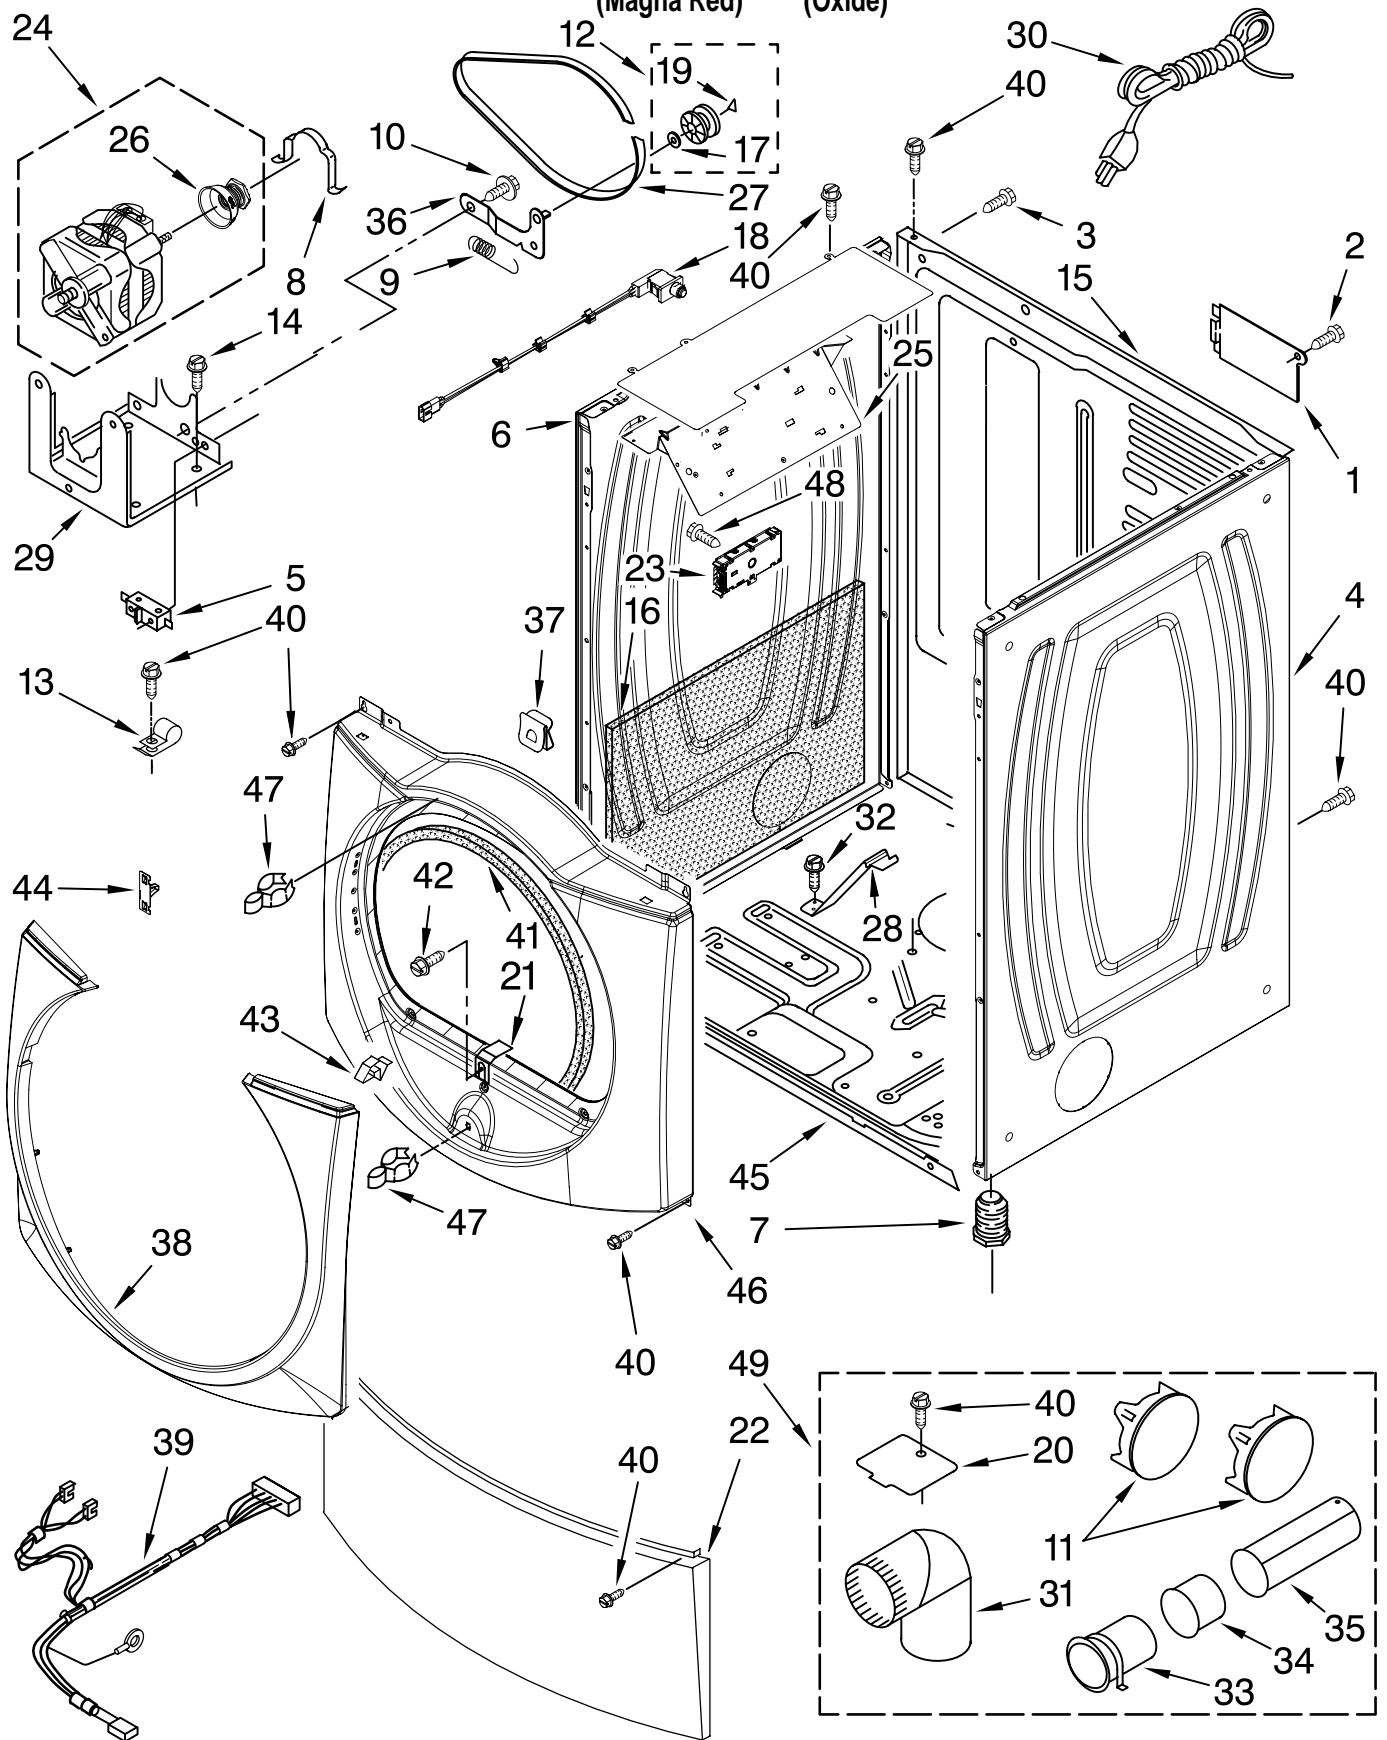

CABINET PARTS

For Models: MGDE500WR1, MGDE500WJ1
(Magna Red) (Oxide)

FOR ORDERING INFORMATION REFER TO PARTS PRICE LIST

CABINET PARTS

For Models:MGDE500WR1, MGDE500WJ1
(Magna Red) (Oxide)

Illus. No.	Part No.	DESCRIPTION	Illus. No.	Part No.	DESCRIPTION	Illus. No.	Part No.	DESCRIPTION
1	8317340	Cover, Terminal Block	16	W10123956	Sound Panel	38		Trim-Ring Assembly (Includes: Item 44)
2	3390814	Screw, 8-18 x 3/8	17	W10121334	Washer, Flat Plastic		W10221447	Oxide
3	8533974	Screw, 10-32 x 5/8 (Ground)	18	W10128087	Assembly, Door Switch		W10271928	Red
4		Panel, Side (R.H.)	19	690997	Tri Ring	39	W10242903	Harness, Digital Interface
	W10192435	Oxide	20	8066115	Cover-Plate	40	3390647	Screw, 8-18 x 1/2
	W10249769	Red	21	8529053	Ramp, Door	41	3387242	Seal, Front Panel
5	W10246525	Switch, Broken Belt	22		Toe Panel	42	3357011	Screw, 10-16 x 1/2
6		Panel, Side (L.H.)		W10246285	Oxide	43	8519459	Clip, Toe Panel
	W10193956	Oxide	23	W10174746	Control Board	44	W10129065	Trim-Clip Metal
	W10249768	Red	24	8538263	Motor Assembly 60 HZ.	45	W10239098	Base, Cabinet
7	3392100	Foot, Dryer	25	8563727	Bracket, Control	46		Front Panel
	279810	Foot - Optional (Extended Length Package Of 2) (Not Included)	26	8578220	Pulley 60 HZ.		W10164915	Oxide
8	660658	Clamp, Motor (2)	27	W10112954	Belt, Drive		W10250671	Red
9	3387374	Spring, Idler	28	8529757	Bracket, Burner	47	696144	Strike, Door (2)
10	3389420	Retainer, Idler	29	W10242878	Bracket, Motor	48	90767	Screw, 8-18 x 3/8
11		Plug, Multivent	30	3401401	Cord, Power	Optional Parts Not Included		
	49252	White	31	49026	4" - 90° Elbow	Dryer Exhaust Kit (For Side & Bottom Venting)		
	W10151499	Midnight Grey	32	693995	Screw, 8-18 x 3/8	49	279818	White
12	3388672	Pulley Assembly	33	8563747	Exhaust Pipe & Bracket		W10186596	Midnight Grey
13	3978776	Bracket, Gas Pipe	34	8563750	Exhaust Pipe (Short)			
14	343641	Screw, 10-16 x 1/2	35	8563749	Exhaust Pipe (Long)			
15	W10244142	Panel, Rear	36	3388674	Idler Bracket			
			37	62825	Clip, S-Type (3)			

FOR ORDERING INFORMATION REFER TO PARTS PRICE LIST