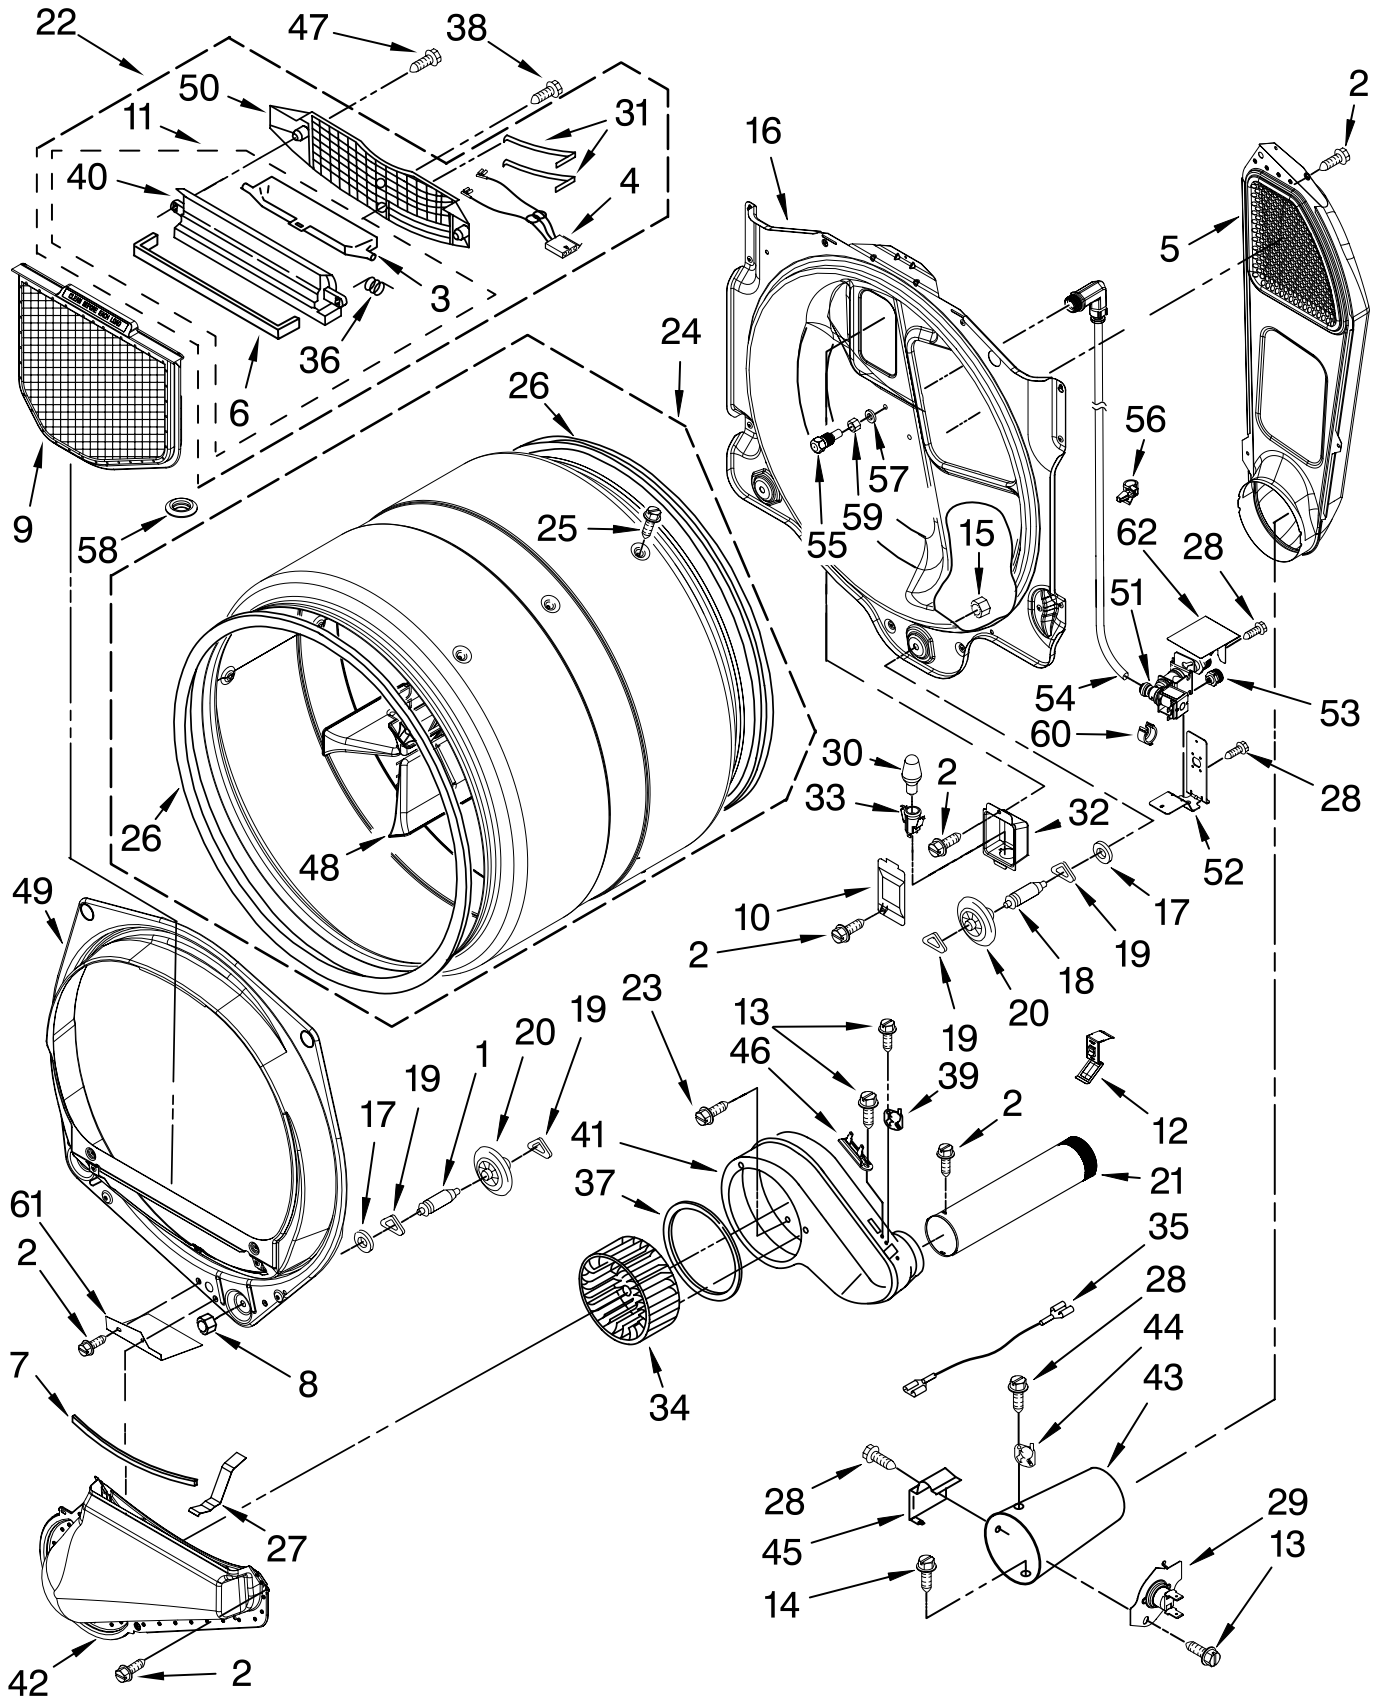

BULKHEAD PARTS

For Models: MGDE500WR1, MGDE500WJ1
(Magna Red) (Oxide)

BULKHEAD PARTS

For Models:MGDE500WR1, MGDE500WJ1
(Magna Red) (Oxide)

Illus. No.	Part No.	DESCRIPTION	Illus. No.	Part No.	DESCRIPTION	Illus. No.	Part No.	DESCRIPTION
1	8575324	Shaft, R.H. Thread	23	489463	Screw, 8-18 x 5/8	44	3391912	Thermostat
2	3390647	Screw, 8-18 x 1/2	24	W10181466	Complete Drum Assembly			Hi Limit
3	W10153413	Door, Lint Screen	25	W10219342	Screw, 8-16 x 1/2	45	338906	Sensor, Radiant
4	3406653	Harness, Sensor	26	W10166807	Seal, Drum	46	3392519	Thermal-Fuse (91C)
5	3394346	Air Duct Assembly	27	8066208	Clip-Spring	47	3387230	Screw, 10-16 x 1
6	697813	Seal, Outlet Housing	28	90767	Screw, 8-18 x 3/8	48	697693	Baffle, Drum
7	697814	Seal, Drum Front	29	8573713	Thermal-Cutoff	49	W10252304	Bulkhead, Front
8	3934666	Nut, 3/8 x 16(R.H.)	30	3406124	Bulb, Light	50	W10153412	Grille, Outlet
9	W10049370	Lint, Screen	31	3387223	Electrode, Sensor	51	W10044596	Valve, Water Inlet (Includes Item 52)
10	3402841	Lens, Drum Light	32	8578825	Bracket, Drum Light	52	W10044597	Bracket, Valve
11	W10153423	Outlet Housing Assembly	33	W10214261	Socket Assembly	53	W10044605	Coupling, Hose
12	8572105	Clip, Exhaust Pipe	34	697772	Wheel, Blower	54	W10044598	Hose
13	8533971	Screw, 8-18 x 5/16	35	3401710	Jumper-Tco Hi-Limit	55	W10277503	Nozzle & Screen Assembly
14	693995	Screw, 8-18 x 3/8	36	3394986	Spring, Lint Screen Door	56	3391018	Tie Cable
15	W10001120	Nut, 3/8-16 (L.H.)	37	697770	Seal, Cover Plate	57	W10044579	Washer, Nozzle
16	W10133857	Bulkhead, Rear	38	695240	Screw, 8-18 x 1/2	58	W10128544	Caplug
17	3387459	Washer, Support	39	8577274	Thermistor	59	W10044628	Brass Nut
18	8575325	Shaft, L.H. Thread	40	W10153414	Outlet Housing	60	W10044615	Clip, Push-To-Connect
19	690997	Ring, Tri	41	8544362	Housing, Blower	61	W10128629	Shield, Blower Housing
20	8536973	Roller, Support	42	8066168	Lint Duct Assembly			(Includes Item 2)
21	8563745	Exhaust Pipe	43	8573824	Funnel, Burner	62	W10184825	Cover, Inlet Valve
22	W10253353	Outlet Grill Housing Assembly						

FOR ORDERING INFORMATION REFER TO PARTS PRICE LIST