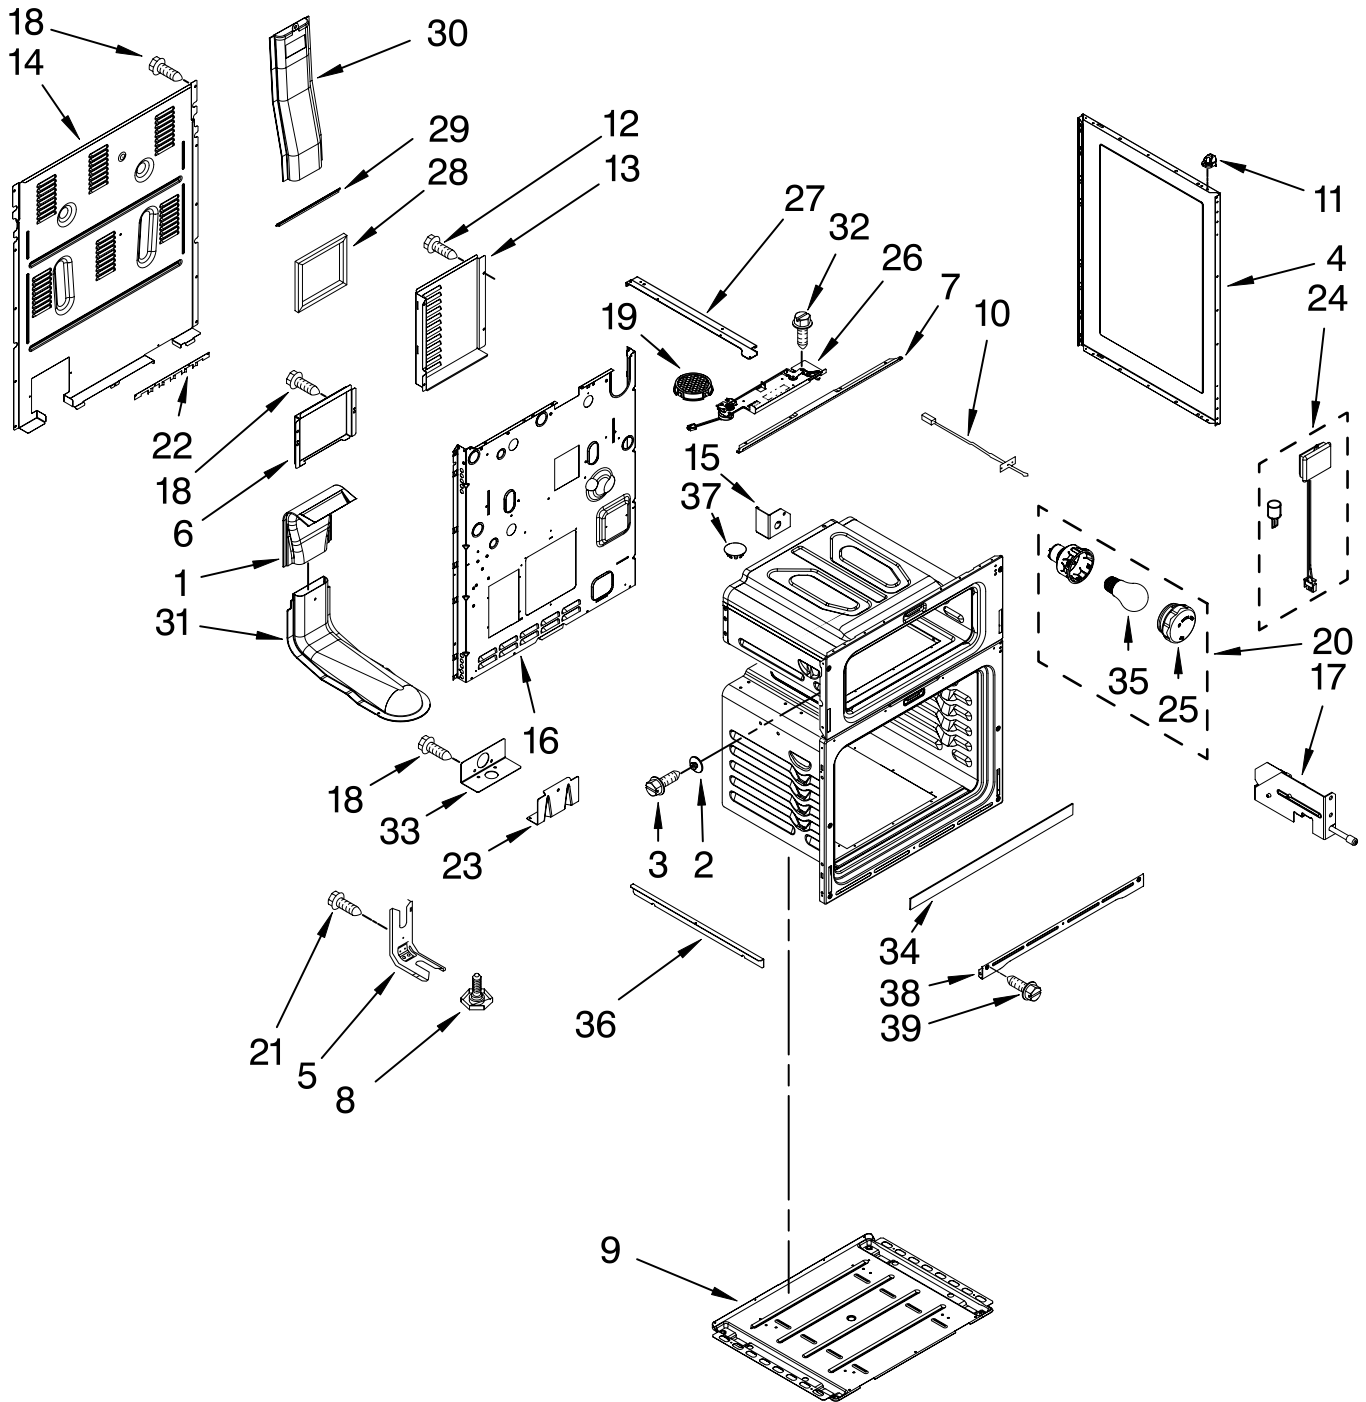

CHASSIS PARTS

For Models: MER6775BAS18
(Stainless)

The model(s) number shown may be different than what is printed on the model/serial tag of your product. The number(s) shown combine the model number and the first two digits of the serial number from the product tag.

CHASSIS PARTS

For Models: MER6775BAS18
(Stainless)

The model(s) number shown may be different than what is printed on the model/serial tag of your product. The number(s) shown combine the model number and the first two digits of the serial number from the product tag.

Illus. No.	Part No.	DESCRIPTION	Illus. No.	Part No.	DESCRIPTION	Illus. No.	Part No.	DESCRIPTION
1	8026P082-60	Extension, Vent	16	4002F332-51	Back, Main	32	7101P375-60	Screw
2	8004P024-60	Spacer, Side Panel	17	7450P108-60	Switch, Assy	33	W10190166	Bracket, Pwr Sply
3	7101P618-60	Screw, Shoulder	18	7101P376-60	Screw	34	7212P066-60	Seal, Frame
4	2618F194-70	Panel, Side (2)	19	8034P008-60	Screen, Smoke	35	7407P114-60	Bulb, Oven
5	3801F656-51	Brack, Anti-Tip	20	7407P168-60	Oven Light Assy	36	3823F015-51	Spacer, Side Panel (Long)
6	4005F747-51	Cover, Access	21	7101P485-60	Screw	37	7718P030-60	Plug, Hole
7	3801F924-80	Bracket, Cooktop	22	8036P012-60	Sheild, Cord	38	3608F091-70	Trim, Kickplate
8	7101P507-60	Foot, Leveler (4)	23	3807F580-51	Support, Lwr Oven	39	7101P633-60	Screw (2)
9	4003F070-51	Base, Gemini	24	7407P179-60	Light Assy. (Upper)	INSULATION		
10		Sensor, Oven	25	209429	Lens, Bulb			Insulation, Wrap
	7430P044-60	Upper Oven	26	8002P077-60	Latch, Door Lock	7002P490-60		Upper Oven
	7430P042-60	Lower Oven	27		Bottom, Burner Box	7002P233-60		Lower Oven
11		Spacer, Top		4011F524-51	Right			Insulation, Back
	8010P088-60	Right		4011F525-51	Left	7002P434-60		Upper Oven
	8010P087-60	Left	28	7201P089-60	Gasket, Vent	7002P233-60		Lower Oven
12	7101P388-60	Screw	29	3604F335-51	Sheild, Door Lock			
13	4005F592-51	Cover, Bottom Wire	30	4022W017-45	Vent, Oven			
14	W10167412	Cover, Upper Wire	31		Vent, Box			
15		Bracket		4006W129-45	Lower			
	3801F705-51	Right		4006W139-45	Upper			
	3801F706-51	Left