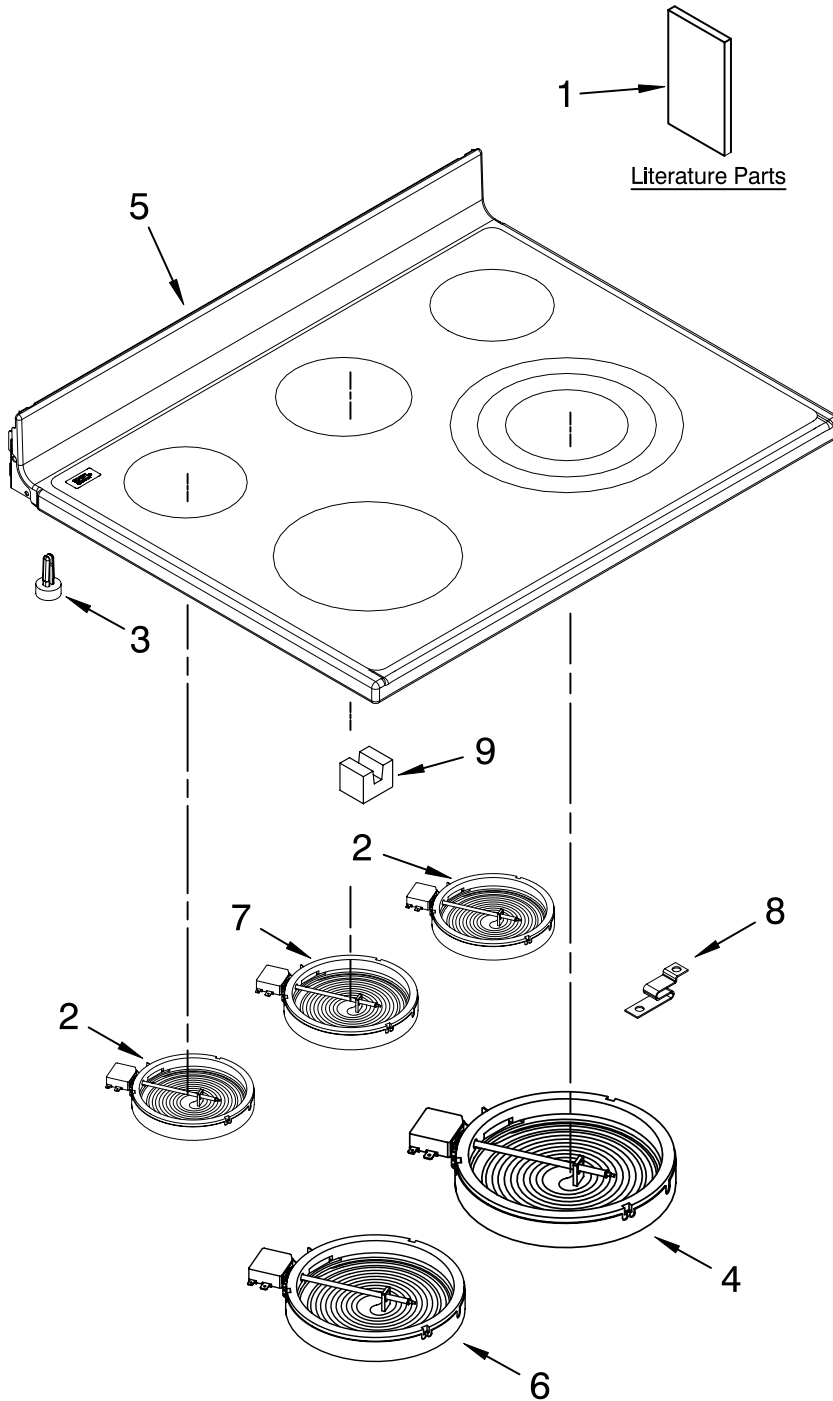

COOKTOP PARTS

For Models: MER6775BAS18
(Stainless)

30" ELECTRIC FREESTANDING
SELF CLEAN RANGE
CONVECT OVEN

The model(s) number shown may be different than what is printed on the model/serial tag of your product. The number(s) shown combine the model number and the first two digits of the serial number from the product tag.

Illus. No.	Part No.	DESCRIPTION
1	8101P630-60	Literature Parts Installation Instructions
	8113P709-60	Owners Manual
	9762761	Tips, Brochure Safe Cooking
2	8273994	Element (RR,LR)
3	8016P022-60	Glide, Main Top
4	W10204682	Element (RF)
5	5706X616-09	Cooktop
6	W10187837	Element (LF)
7	7406P497-60	Element (CTR)
8	8004P093-60	Support, Element
9	8255P412-60	Block, Element Support

CONTROL PANEL PARTS

For Models: MER6775BAS18
(Stainless)

The model(s) number shown may be different than what is printed on the model/serial tag of your product. The number(s) shown combine the model number and the first two digits of the serial number from the product tag.