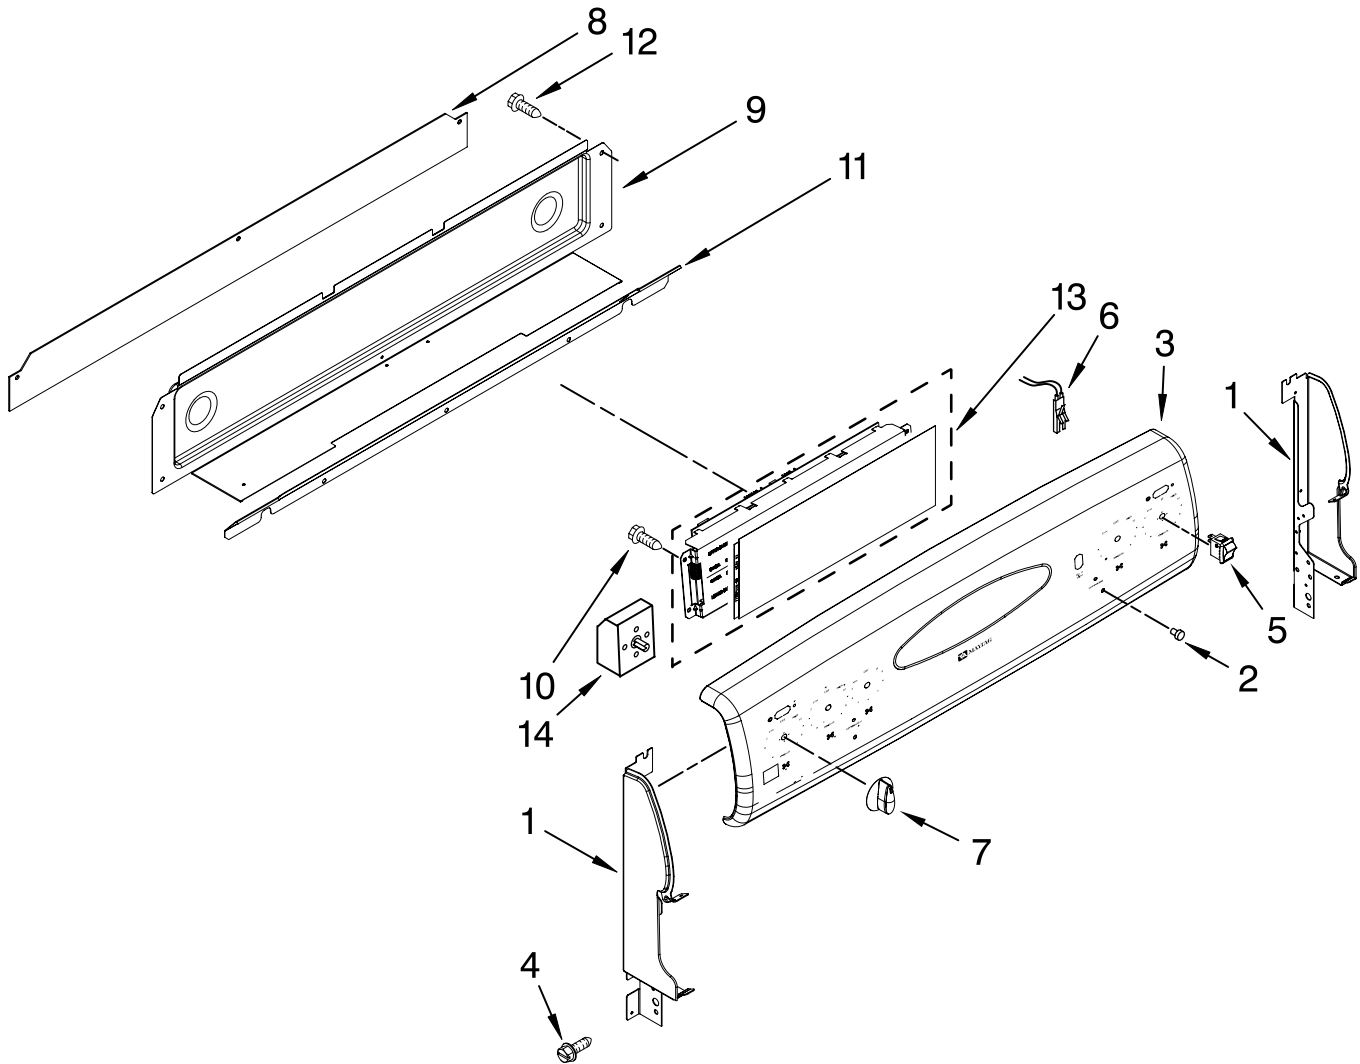

CONTROL PANEL PARTS

For Models: MER6775BAS18
(Stainless)

The model(s) number shown may be different than what is printed on the model/serial tag of your product. The number(s) shown combine the model number and the first two digits of the serial number from the product tag.

Illus. No.	Part No.	DESCRIPTION
1	3807F734-70	Support, Backguard Left
	3807F733-70	Right
2	7730P011-60	Lens, Indicator
3	7704P100-60	Panel, Control
4	7101P633-60	Screw
5	7403P985-60	Switch, Rocker
6	7407P136-60	Light, Indicator

Illus. No.	Part No.	DESCRIPTION
7	7737P232-60	Knobs
8	3604F387-51	Shield, Sight
9	4005F803-51	Cover, Rear Wire
10	7101P500-60	Screw
11	3604F405-51	Shield, Wire
12	7101P434-60	Screw

Illus. No.	Part No.	DESCRIPTION
13		Control Assy (Incl. Membrane)
14		Switch, Infinite
	7450P095-60	LF
	7403P877-60	LR,RR
	7403P011-60	RF