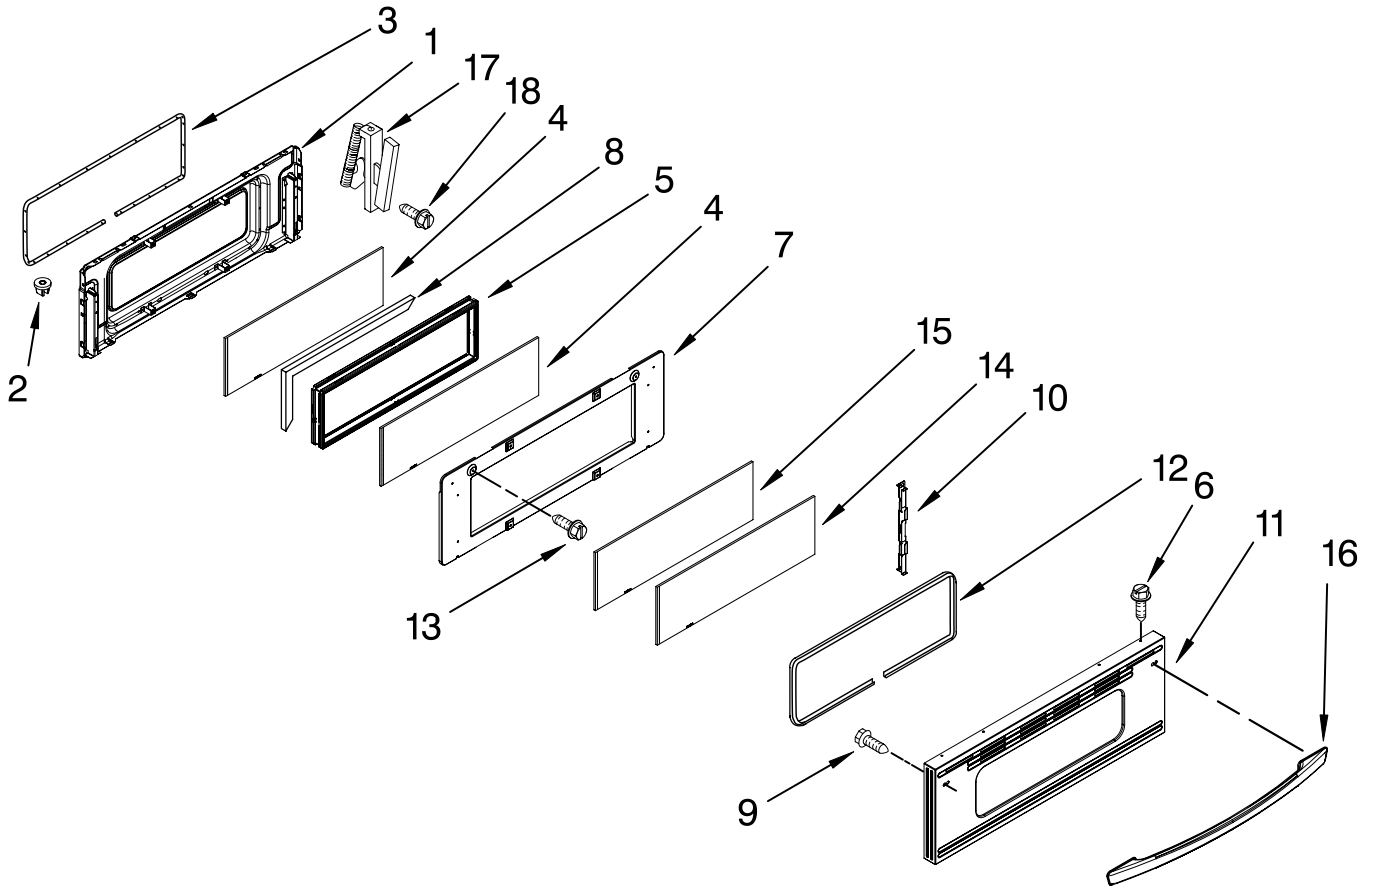

UPPER DOOR PARTS

For Models: MER6775BAS18
(Stainless)

The model(s) number shown may be different than what is printed on the model/serial tag of your product. The number(s) shown combine the model number and the first two digits of the serial number from the product tag.

UPPER DOOR PARTS

For Models: MER6775BAS18
(Stainless)

The model(s) number shown may be different than what is printed on the model/serial tag of your product. The number(s) shown combine the model number and the first two digits of the serial number from the product tag.

Illus.	Part	
No.	No.	DESCRIPTION
1	2402W248-19	Lining, Door
2	7103P141-60	Nut, Snap
3	7201P091-60	Gasket, Door
4	7902P521-60	Glass, Inner (2)
5	7907P034-60	Frame, Glass
6	7101P388-60	Screw
7	3601F354-45	Baffle, Door
8	7002P488-60	Insulation, Door
9	7101P633-60	Screw
10	3804F184-45	Retainer, Glass
11	7760P150-60	Panel, Door
12	7201P141-60	Gasket, Window
13	7101P376-60	Screw
14	7902P751-60	Glass, Outer Door
15	7902P542-60	Glass, Inner Door
16	7701P526-60	Handle, Door
17	7106P148-60	Hinge, Door (2)
18	7101P282-60	Screw (4)