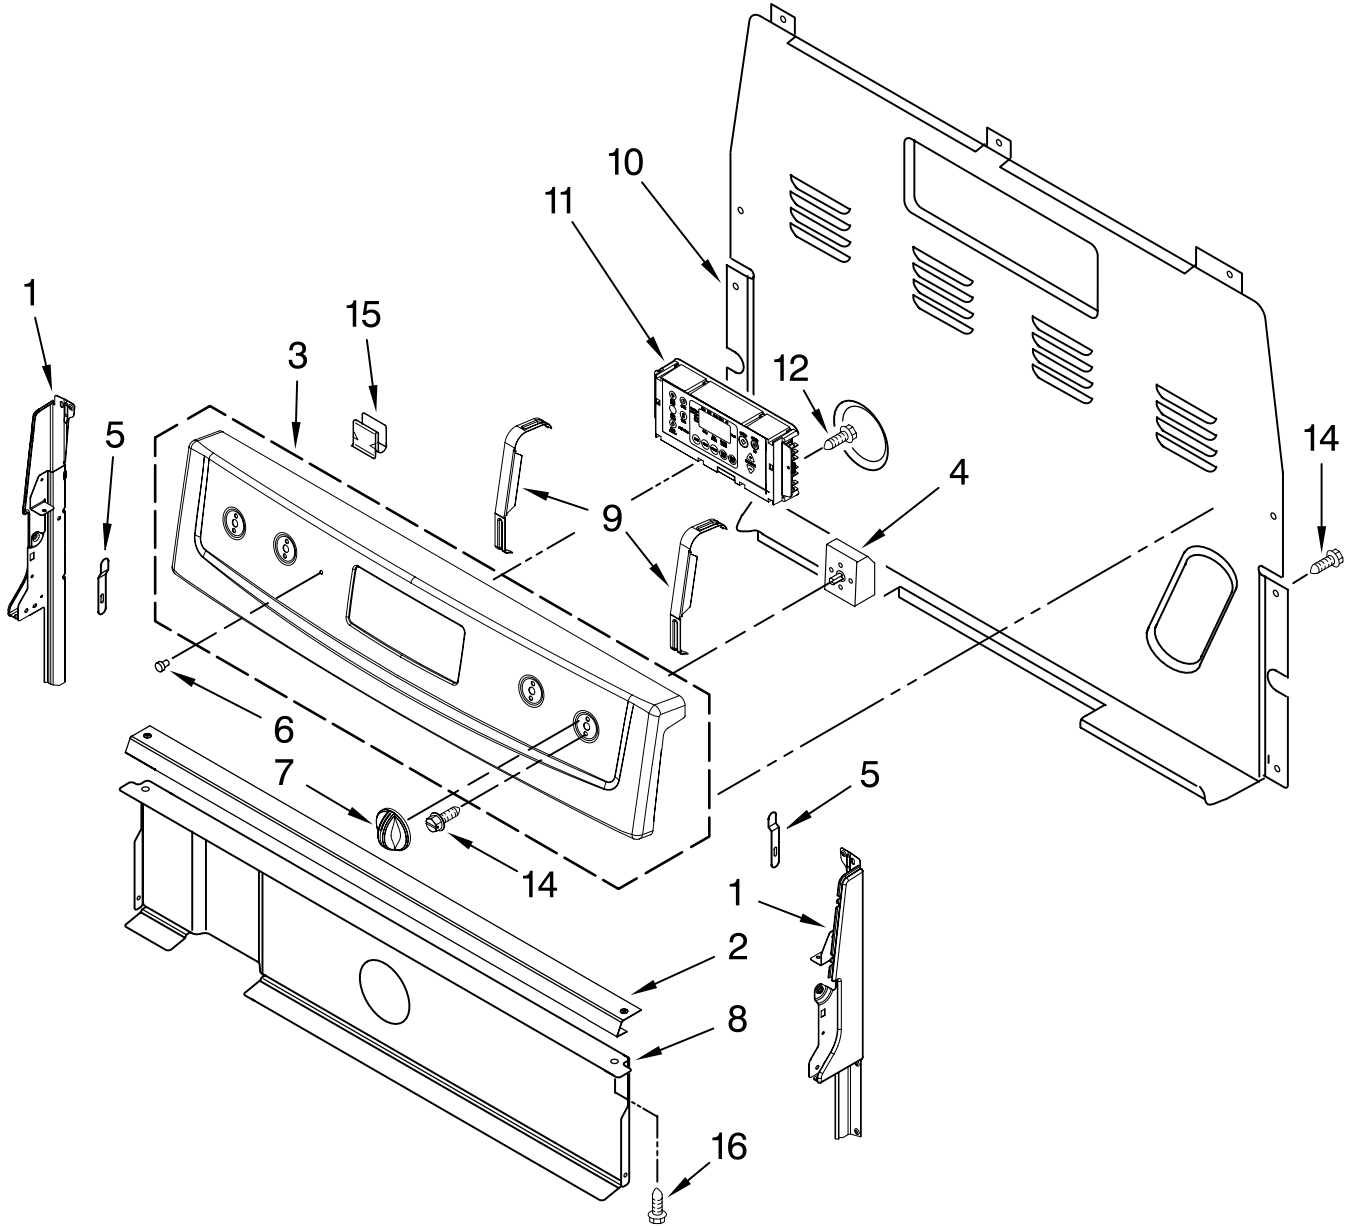

CONTROL PANEL PARTS

For Models: MER7662WW0, MER7662WB0, MER7662WT0, MER7662WS0
(White) (Black) (Biscuit) (Stainless Steel)

Illus. No.	Part No.	DESCRIPTION
1		Endcap
	W10184433	White Left Hand
	W10184434	White Right Hand
	W10184437	Black Left Hand
	W10184438	Black Right Hand
	W10184435	Biscuit, LH
	W10184436	Biscuit, RH
2	W10182322	Bracket, Console
3		Panel, Control
	W10225535	White
	W10225536	Black
	W10225537	Biscuit
	W10225538	Stainless Steel

Illus. No.	Part No.	DESCRIPTION
4		Switch, Infinite
	W10167742	Left Front
	3148951	Left - Right Rear
	W10149355	Right Front (Dual)
5	3196200	Clip, Spring
6	3196068	Lens, Light
7		Knob, Infinite (4)
	W10211371	White
	W10211372	Black
	W10211373	Biscuit
8	W10134247	Shield, Heat
9	W10138683	Brkt, Mntg EOC

Illus. No.	Part No.	DESCRIPTION
10	8272473	Cover, Rear
11		Control, Range
	W10173513	White
	W10173514	Black
	W10173515	Biscuit
12	3196178	Screw
14	3400882	Screw
15	8273564	Clip, Cover
16		Screw
	3196166	White
	3196168	Black
	8281194	Biscuit

FOR ORDERING INFORMATION REFER TO PARTS PRICE LIST