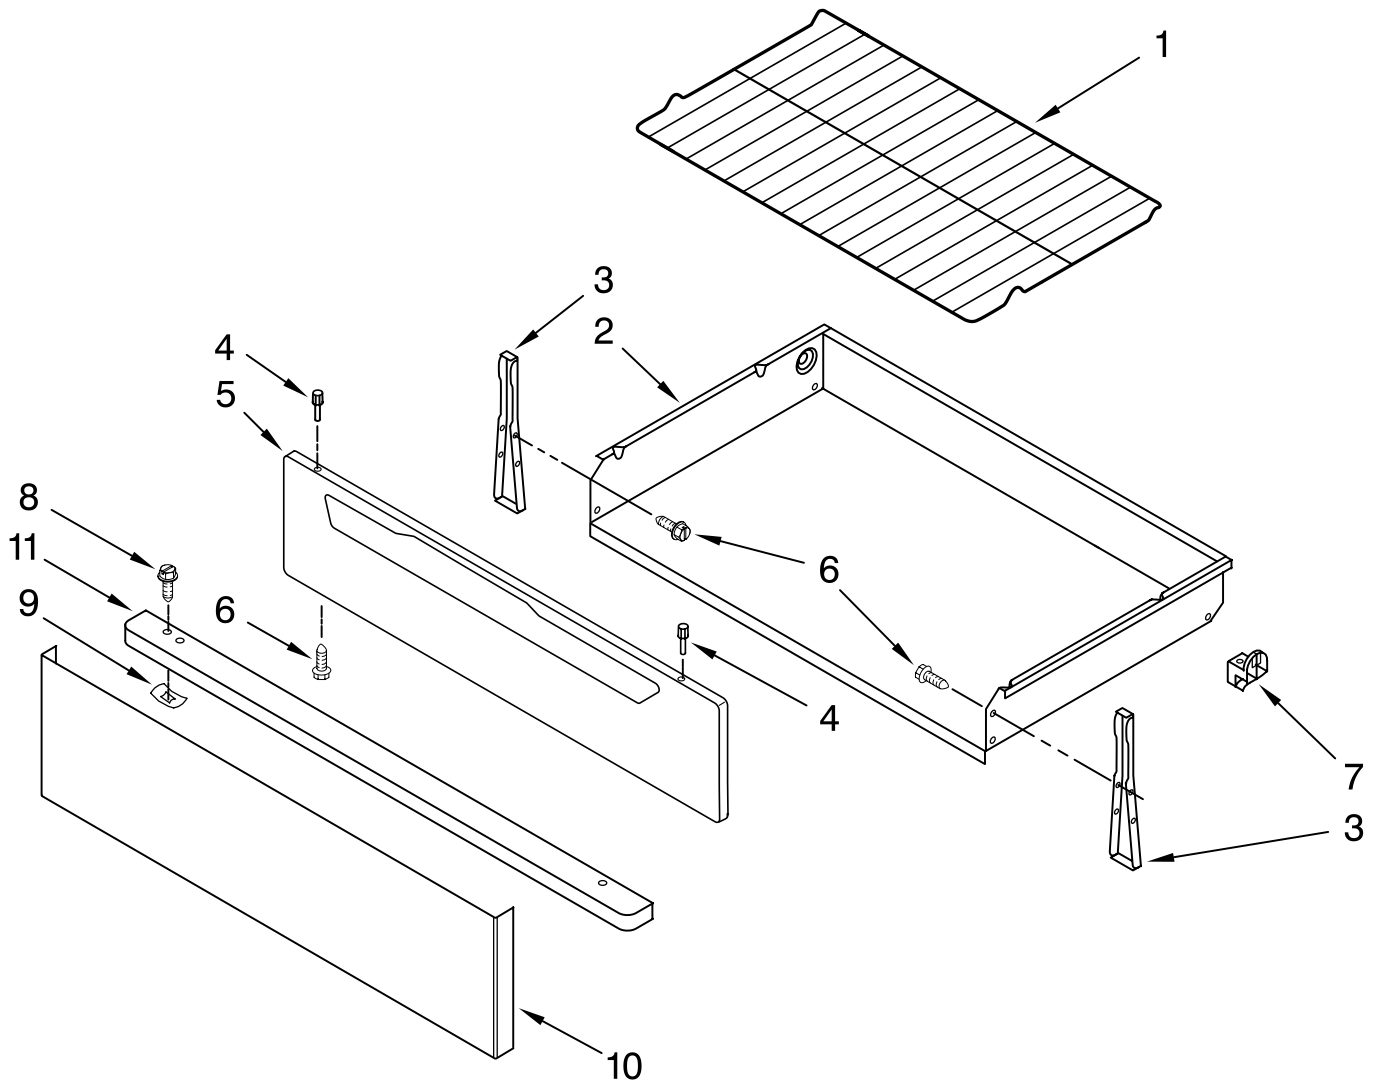

DRAWER & BROILER PARTS

For Models: MER7662WW0, MER7662WB0, MER7662WT0, MER7662WS0
(White) (Black) (Biscuit) (Stainless Steel)

Illus. No.	Part No.	DESCRIPTION
1	W10179196	Rack, Oven (2)
2	9761031	Drawer, Storage
3	W10174396	Brkt-Mntg, Drawer
4		Rivet, Push (2)
	3196814	White
	3196813	Black
5		Panel, Drawer Frnt
	8053339	White
	8053341	Black
	8272501	Biscuit
6	3196168	Screw
7	8053334	Glide, Drawer (2)
8	W10031790	Screw(Stls.Model)
9	9781235	Clip(Stls.Model)
10	W10217860	Panel(Stls.Model)
11	W10197980	Handle(Stls.Model)

FOR ORDERING INFORMATION REFER TO PARTS PRICE LIST