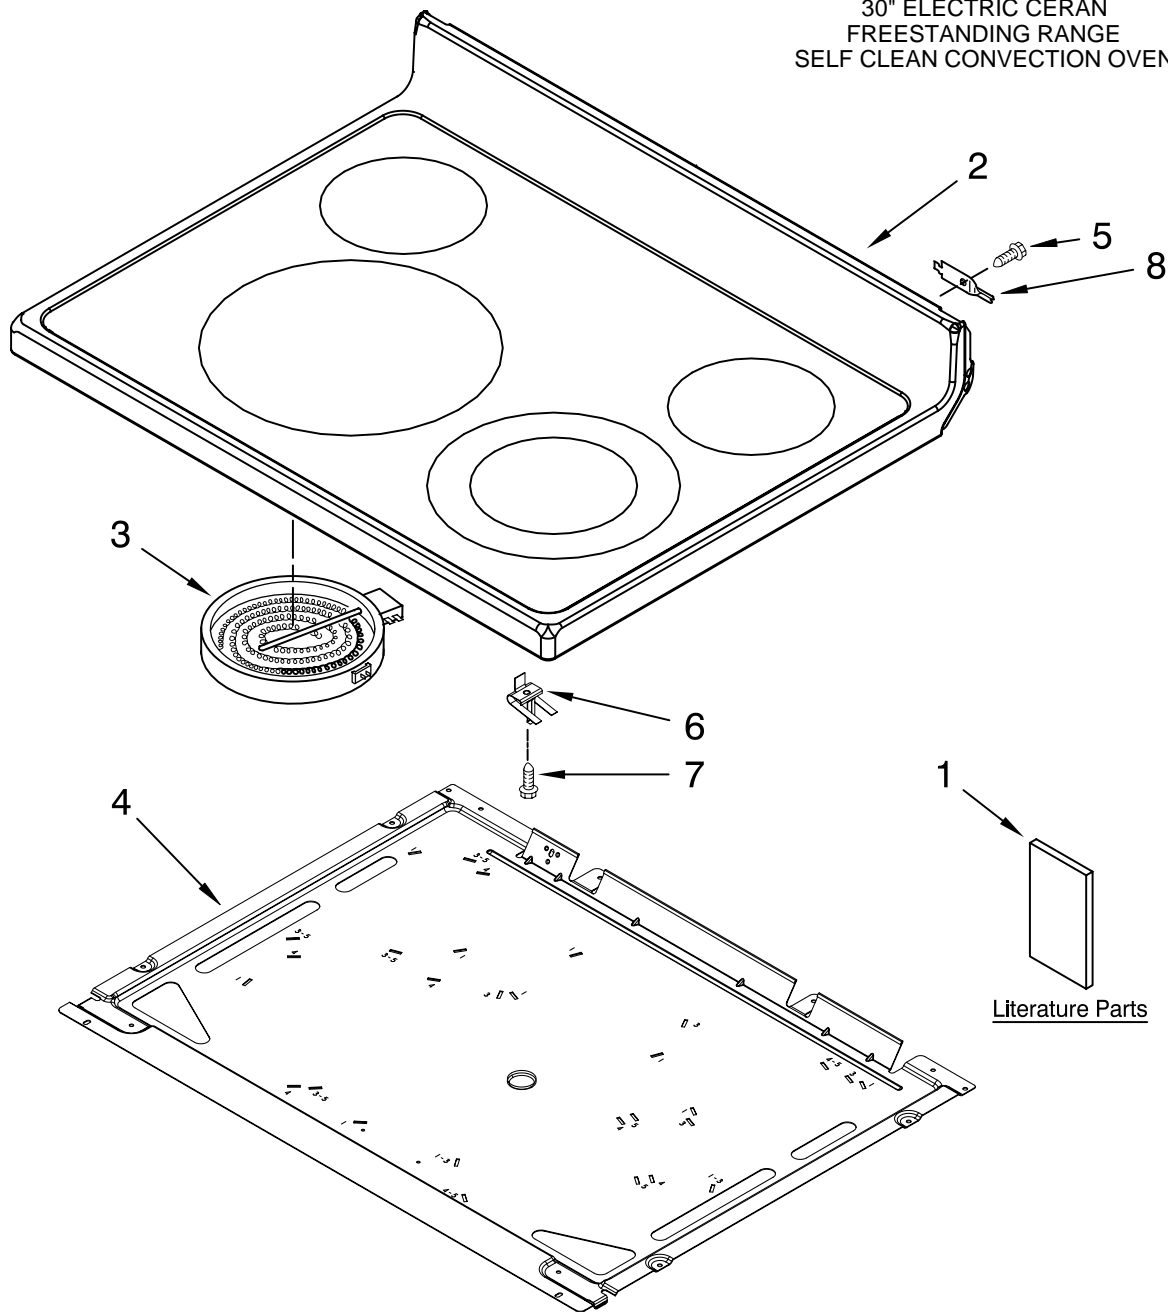

COOKTOP PARTS

For Models: MER7662WW0, MER7662WB0, MER7662WT0, MER7662WS0
 (White) (Black) (Biscuit) (Stainless Steel)

30" ELECTRIC CERAN
 FREESTANDING RANGE
 SELF CLEAN CONVECTION OVEN

Illus. No.	Part No.	DESCRIPTION
1		Literature Parts
	W10234644	Owner's Manual
	W10237513	Tech Sheet
	W10196158	Installation Instructions
		Template, Anti-Tip
	9757143	English/French
	9757142	English/Spanish
	9762761	Brochure, Tips Safe Cooking

Illus. No.	Part No.	DESCRIPTION
2		Cooktop
	W10211389	White
	W10211390	Black
	W10211391	Biscuit
3		Element, Surface
	W10173896	2500/1200 W - RF
	W10178016	3000 W - LF
	8273994	1200 W - LR

Illus. No.	Part No.	DESCRIPTION
4	W10170526	Pan, Radiant Elmt
5	3196169	Screw
6	W10162042	Spring, Locator
7	3196170	Screw
8	3195060	Hinge, Pin

Illus. No.	Part No.	DESCRIPTION
10	8272473	Cover, Rear
11		Control, Range
	W10173513	White
	W10173514	Black
	W10173515	Biscuit
12	3196178	Screw
14	3400882	Screw
15	8273564	Clip, Cover
16		Screw
	3196166	White
	3196168	Black
	8281194	Biscuit