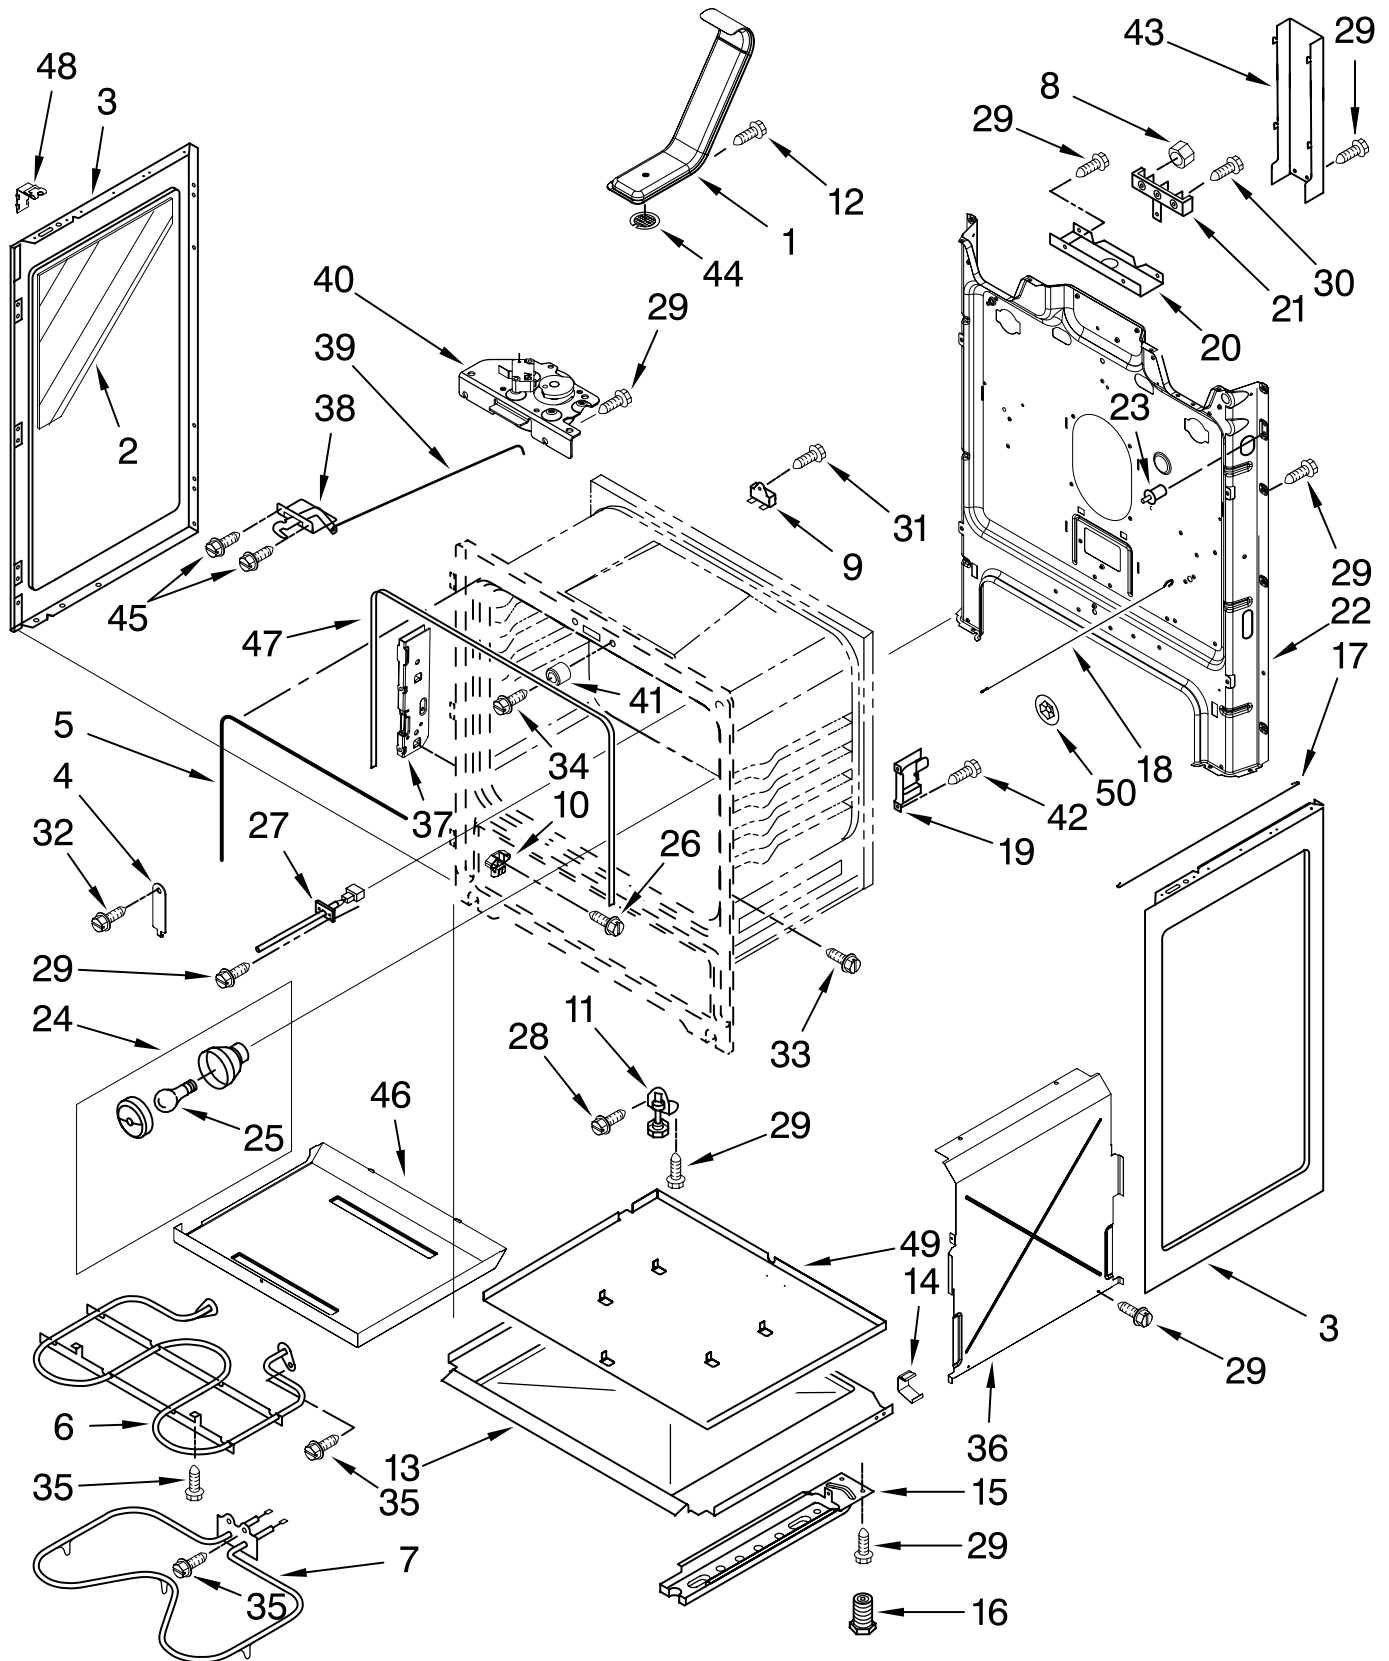

CHASSIS PARTS

For Models: MER7662WW0, MER7662WB0, MER7662WT0, MER7662WS0
(White) (Black) (Biscuit) (Stainless Steel)

FOR ORDERING INFORMATION REFER TO PARTS PRICE LIST

CHASSIS PARTS

For Models: MER7662WW0, MER7662WB0, MER7662WT0, MER7662WS0
(White) (Black) (Biscuit) (Stainless Steel)

Illus. No.	Part No.	DESCRIPTION	Illus. No.	Part No.	DESCRIPTION	Illus. No.	Part No.	DESCRIPTION
1	W10134285	Vent Tube Asmbly	16	W10058460	Foot, Rear (2)	37	9760407	Brkt – Mounting
2	W10182346	Insulation	17	W10196451	Rod, Insul Retainr	38	9761013	Latch, Door
3		Panel, Side (2)	18	9757239	Rod – Dr Switch	39	W10078380	Rod, Latch
	8053830	White	19	3186116	Support, Oven (2)	40	W10107820	Latch Asy, Rear
	8053832	Black	20	3186034	Bracket, Service	41	9758701	Spacer, Door
	8272519	Biscuit	21	9761958	Block, Terminal	42	3196169	Screw
4	9761517	Clip,Door Mntg(2)	22	8274034	Back, Main	43	9758283	Cover, Box
5	8522416	Seal, Oven Door	23	9757262	Switch, Door	44	9761301	Screen – Catalyst
6	9757340	Element, Broil	24	3196701	Light Socket Assy	45	3196560	Screw (2)
7	9755770	Element, Bake (Hidden)	25	311255	Bulb, Oven Light	46	W10183712	Tray–Bake, Hidden
8	7103P027–60	Nut (3)	26	3196165	Screw	47	W10010350	Oven Seal, Flange
9	3196548	Fuse, Thermal	27	W10181986	Sensor, Oven	48	W10183541	Clip, Spring
10	W10114344	Glide, Drwr Top	28	3196179	Screw	49	W10134125	Shield, Heat
11	3196037	Foot, Front (2)	29	3196178	Screw	50	3400968	Nut, Push On
12	3196566	Screw	30	3400016	Screw			
13	W10134121	Tray, Insulation	31	3196172	Screw			
14	W10137382	Clip, Panel (4)	32	W10031780	Screw			
15	9760314	Rail, Base (2)	33	W10067840	Screw			
			34	3196168	Screw			
			35	3196174	Screw			
			36	9758238	Retainer, Side (2)			

INSULATION

W10208653	Insulation, Wrap
W10219986	Insulation, Back
8272613	Insulation, Vent

FOR ORDERING INFORMATION REFER TO PARTS PRICE LIST