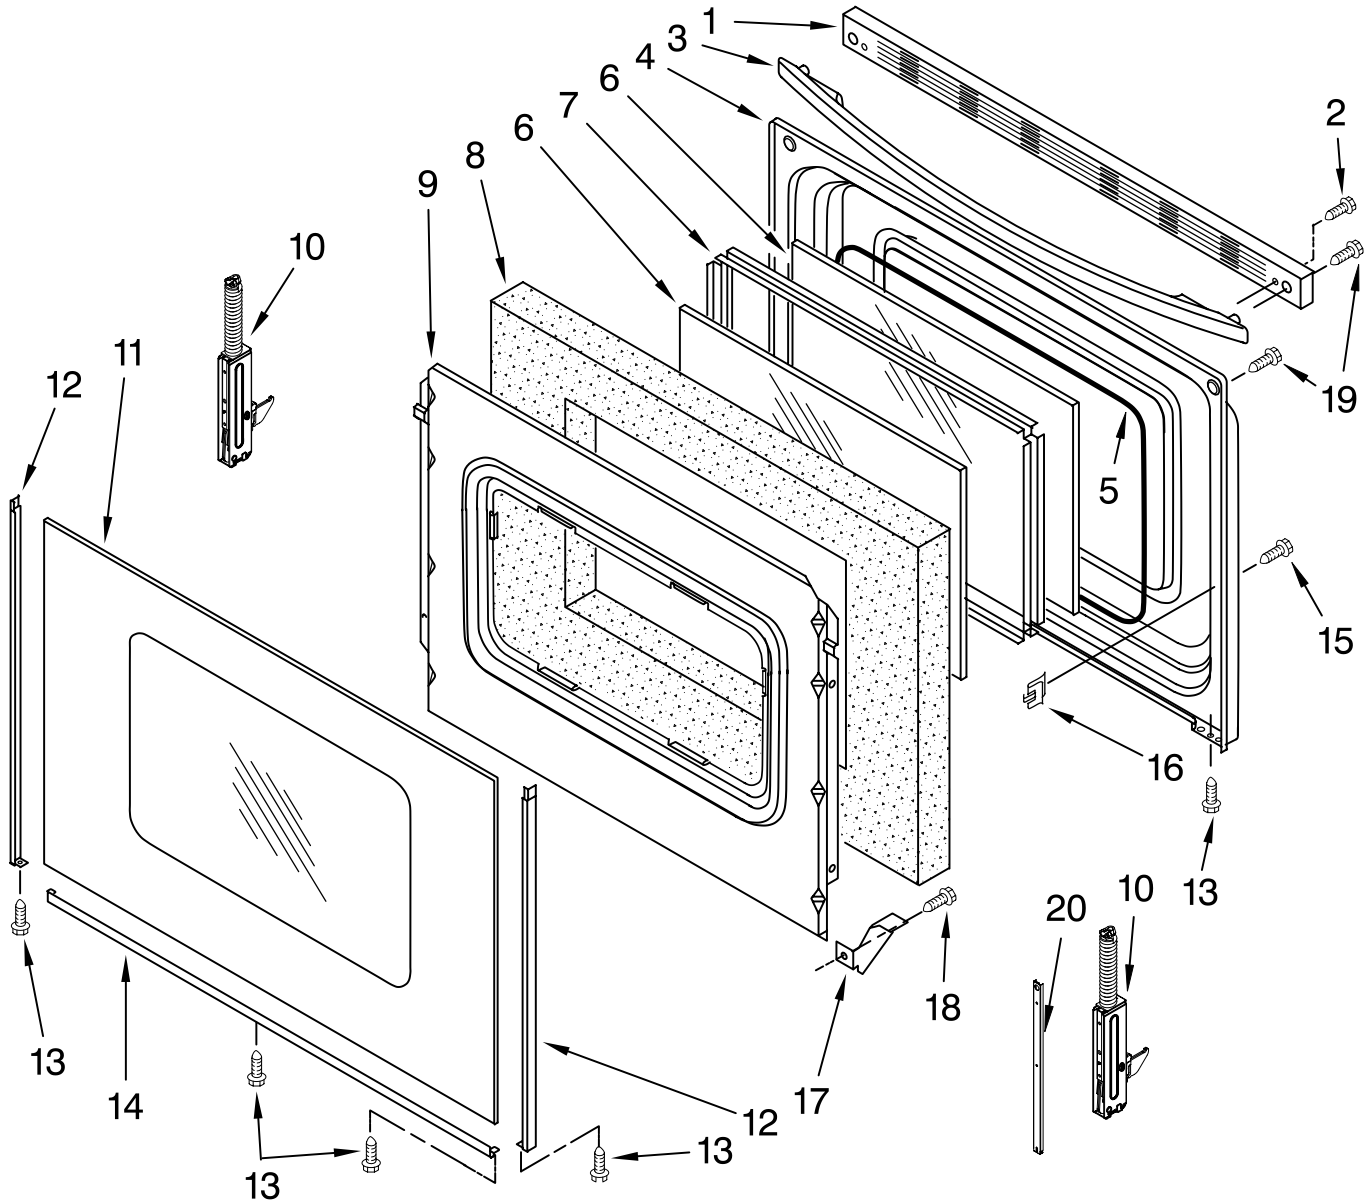

DOOR PARTS

For Models: MER7765WW0, MER7765WB0, MER7765WS0
(White on White) (Black) (Stainless Steel)

Illus. No.	Part No.	DESCRIPTION
1	W10144869	Trim, Top
	W10144870	White
	W10144870	Black
2	W10200660	Screw
3	W10111309	Handle, Door
	W10111310	White
	W10111310	Black
	W10171750	Stainless Steel
4	9761344	Liner, Door
5	W10238912	Seal, Window
6	9758162	Glass, Inner (2)
7	3186289	Frame, Glass
8	8272618	Insulation, Door

Illus. No.	Part No.	DESCRIPTION
9	9761357	Retainer, Insln
10	9761493	Hinge, Door (2)
11	W10106404	Glass, Outer Door
	W10106404	White
	W10106405	Black
	W10181749	Stainless Steel
12	8523172	Trim, Side
	8523172	White Left Hand
	8523166	White Right Hand
	8523171	Black Left Hand
	8523165	Black Right Hand
	W10113926	Stainless LH
	W10113925	Stainless RH

Illus. No.	Part No.	DESCRIPTION
13	3196160	Screw
14	8523175	Trim, Lower
	8523177	White
	8523177	Black
15	W10031790	Screw
16	9761517	Clip, Dr Mntg (2)
17	W10137382	Clip, Panel (2)
18	3196165	Screw
19	W10031780	Screw
20	W10113759	Strap, Door

FOR ORDERING INFORMATION REFER TO PARTS PRICE LIST