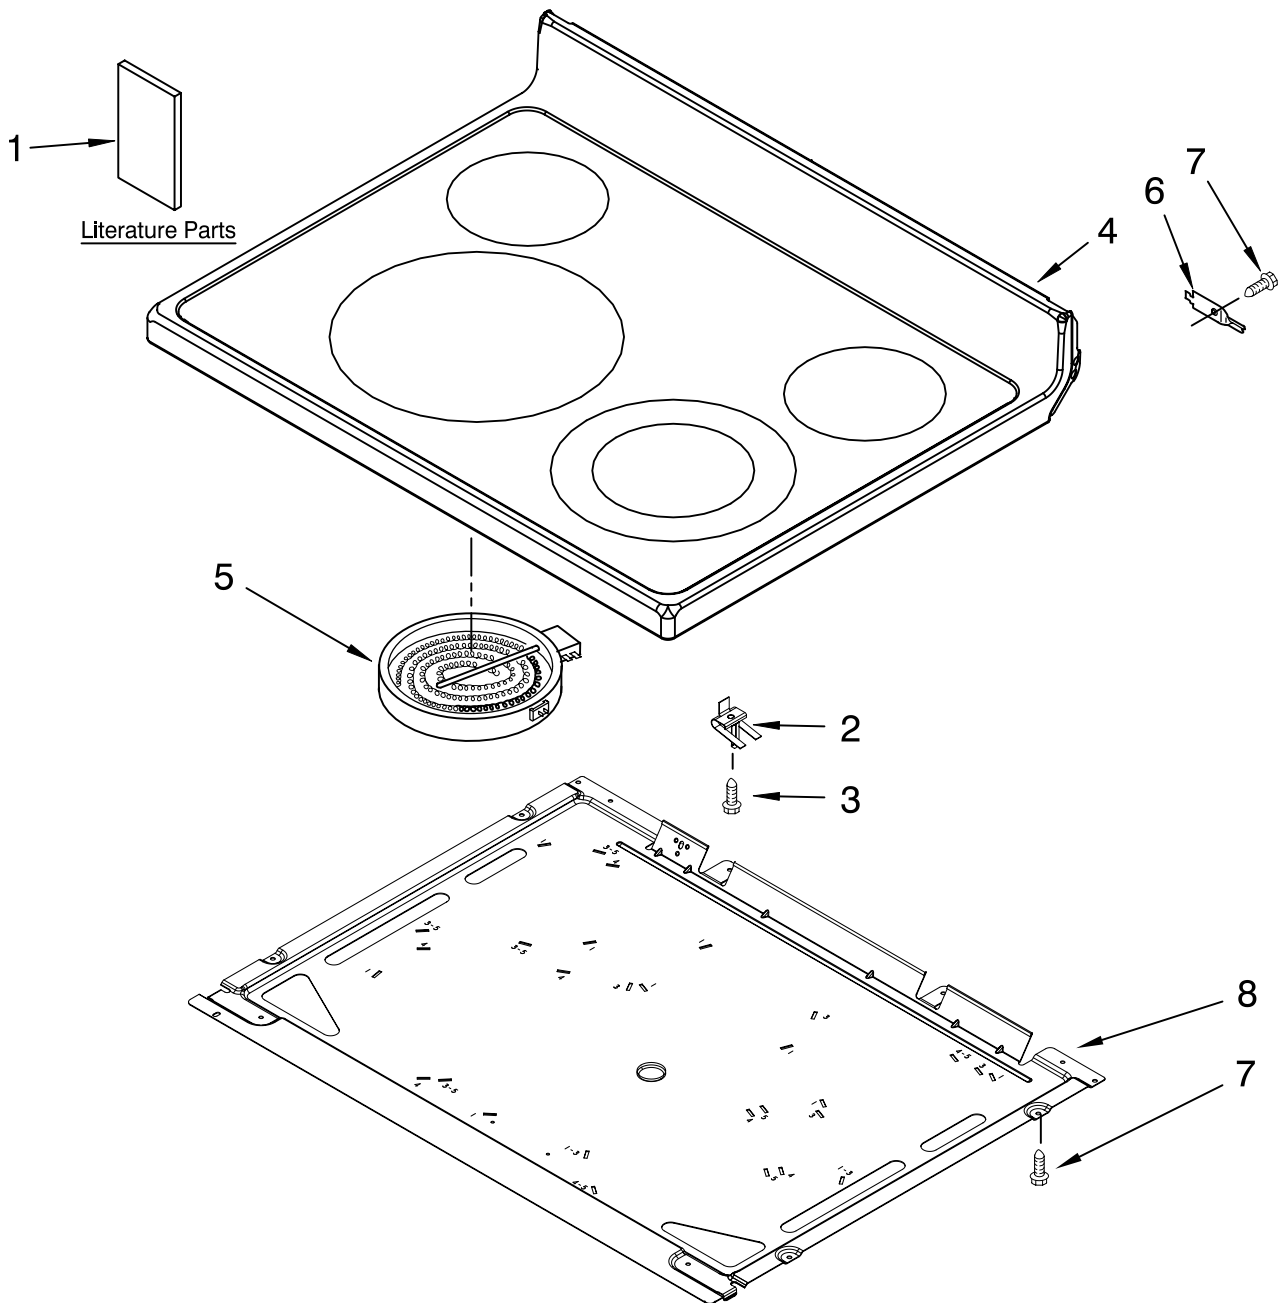

## COOKTOP PARTS

For Models: MER7765WW0, MER7765WB0, MER7765WS0  
(White on White) (Black) (Stainless Steel)

30" ELECTRIC CERAN  
FREESTANDING RANGE  
SELF CLEAN OVEN

Illus. No.	Part No.	DESCRIPTION
1	W10196158	Literature Instructions, Installation Template, Anti-Tip
	9757142	English/Spanish
	9757143	English/French
	W10234645	Owners Manual
	W10237514	Tech Sheet
	9762761	Safer Cooking Tips

Illus. No.	Part No.	DESCRIPTION
2	W10162042	Spring, Locator
3	3196170	Screw
4	W10211392	Cooktop White
	W10211393	Black

Illus. No.	Part No.	DESCRIPTION
5	W10162040	Element, Surface 3000/1900W – LF
	W10169799	3000/1400W – RF
	8523698	1200 W – LR & RR
6	3195060	Hinge, Pin/Cooktop
7	3196169	Screw
8	W10170526	Pan, Radiant Elmt