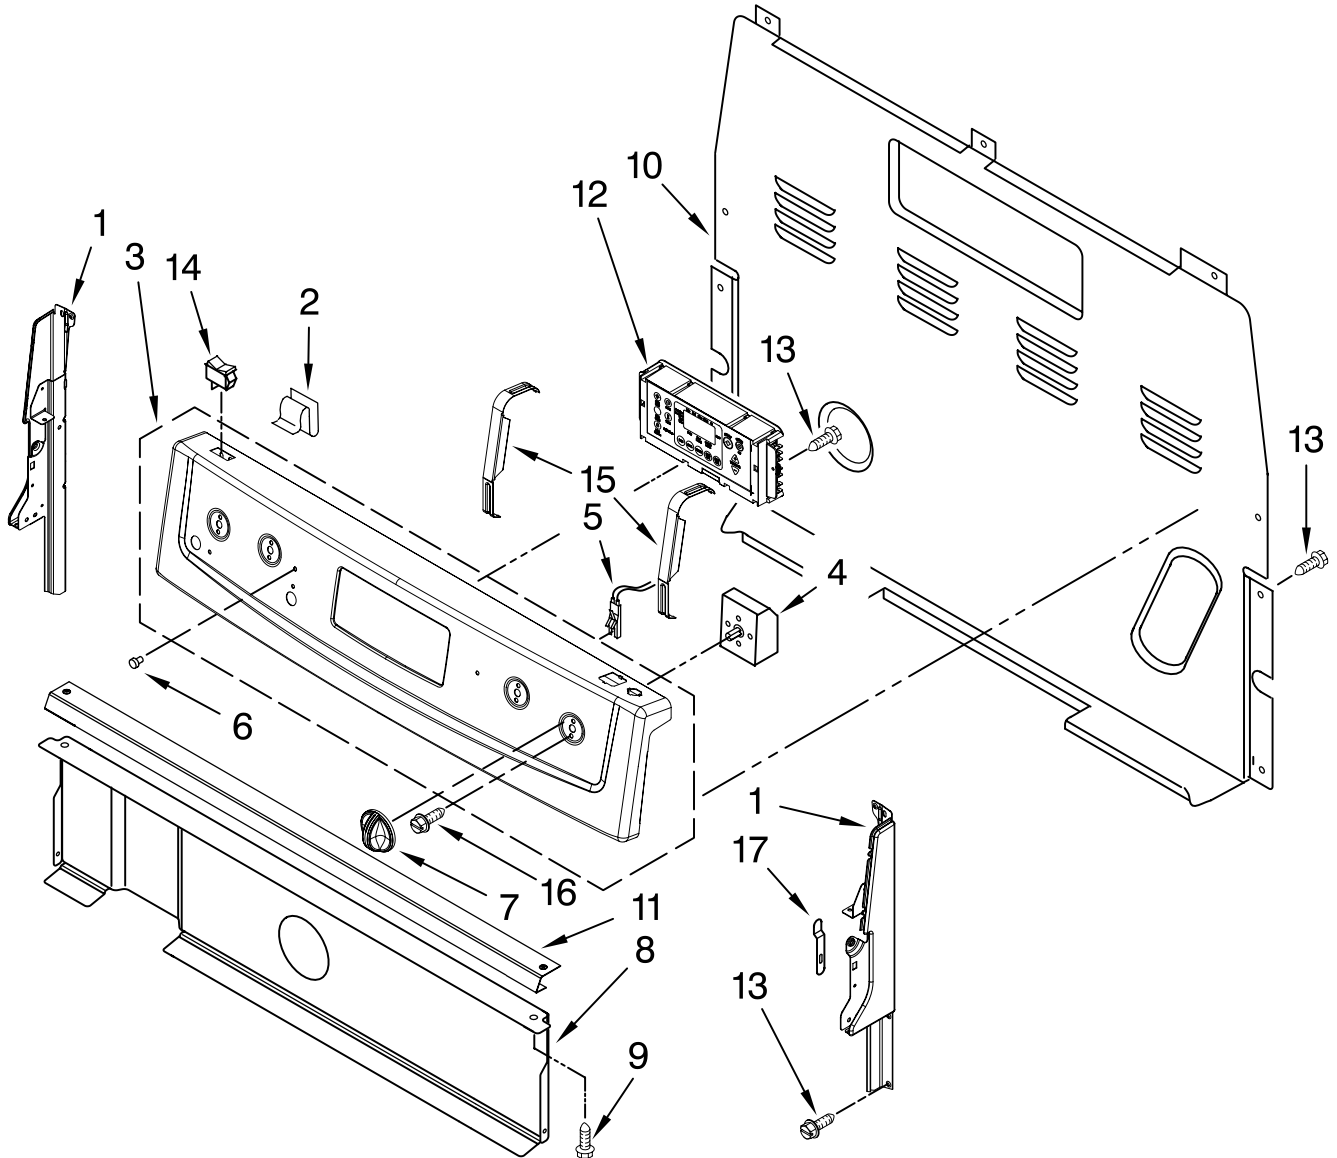

CONTROL PANEL PARTS

For Models: MER7765WW0, MER7765WB0, MER7765WS0
(White on White) (Black) (Stainless Steel)

Illus. No.	Part No.	DESCRIPTION
1		Endcap
	W10184433	White Left Hand
	W10184434	White Right Hand
	W10184437	Black Left Hand
	W10184438	Black Right Hand
2	8273564	Clip
3		Panel, Control
	W10225543	White
	W10225544	Black
	W10225545	Stainless Steel
4		Switch, Infinite
	W10149355	LF,RF
	3148951	LR,RR

Illus. No.	Part No.	DESCRIPTION
5	8523265	Light, Ind. (2)
6	3196068	Lens, Light (2)
7		Knob, Infinite (4)
	W10211371	White
	W10211372	Black
8	W10134247	Shield, Heat
9		Screw
	3196166	White
	3196168	Black
10	8272473	Cover, Upper
11	W10182322	Brkt-Mntg, Console

Illus. No.	Part No.	DESCRIPTION
12		Control, Range
	W10173521	White
	W10173522	Black
13	3196178	Screw
14		Switch, Rocker
	3149360	White
	3148564	Black
15	W10138683	Brkt-Mntg, EOC
16	3400882	Screw
17	3196200	Clip, Spring

FOR ORDERING INFORMATION REFER TO PARTS PRICE LIST