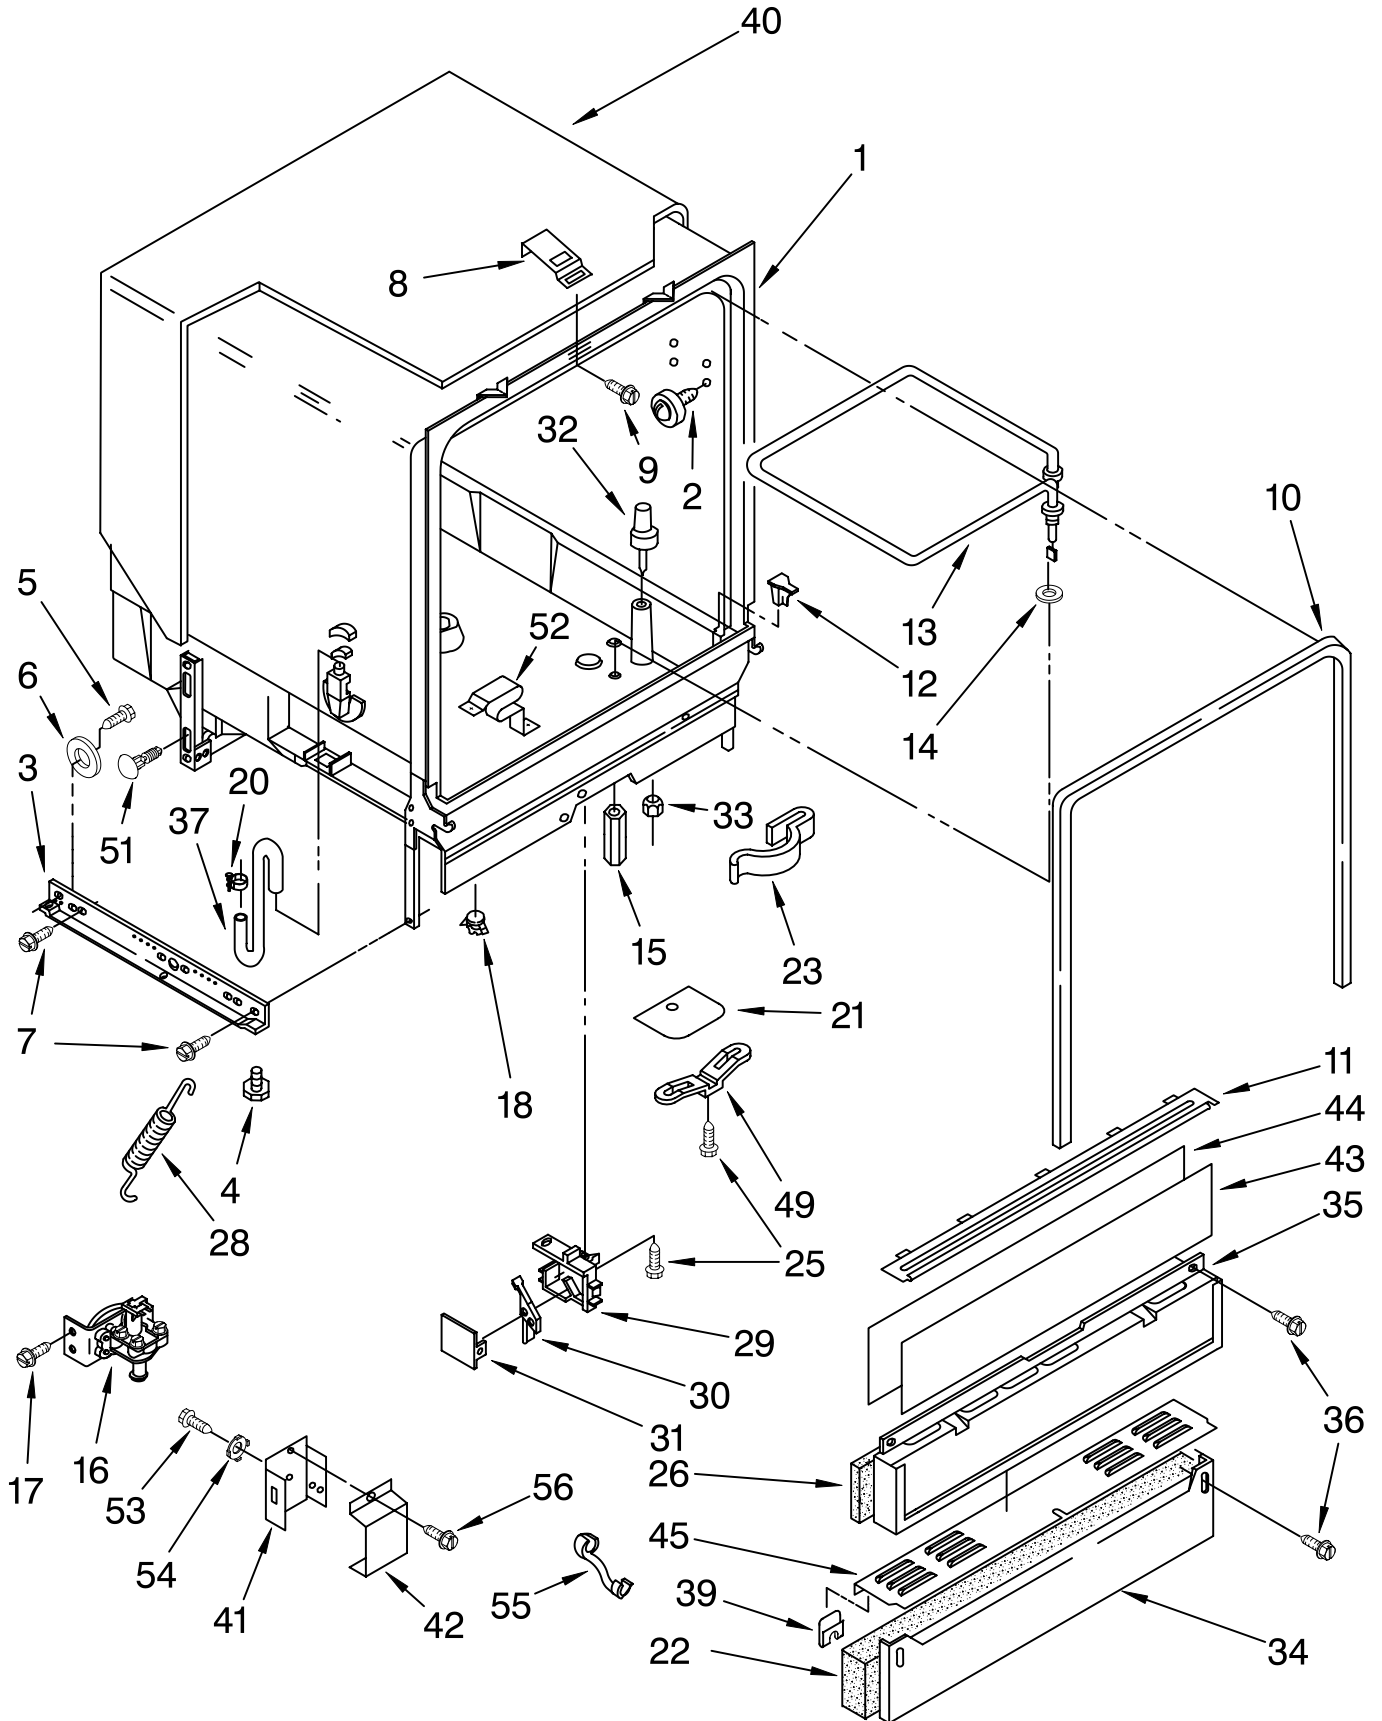

TUB ASSEMBLY PARTS

For Model: DU929QWDB0, DU929QWDQ0
Black, Designer White

FOR ORDERING INFORMATION REFER TO PARTS PRICE LIST

TUB ASSEMBLY PARTS

For Model: DU929QWDB0, DU929QWDQ0
Black, Designer White

Illus. No.	Part No.	DESCRIPTION	Illus. No.	Part No.	DESCRIPTION	Illus. No.	Part No.	DESCRIPTION
1	3379349	Tub Assembly	18	3370783	Thermostat, Hi-Limit	36	302868	Screw, 8-18 x 1/2 (4)
2	3380371	Tub, Wheel Assembly (8)	20	301958	Clamp	37	3369414	Hose, Inlet
3	3368933	Runner (2)	21	3376149	Shield, Thermostat	39	3378123	Clip, Grounding
4	3376439	Leveler (2)	22	3374767	Insulation, Toe Panel	40	9743172	Sound Shield
5	3370389	Screw, Shoulder (2)	23	98997	Clip, Harness	41	3378131	Terminal Box
6	302819	Wheel (2)	25	304231	Screw, 8-18 x 1/2	42	300068	Cover Assembly, Terminal Box
7	343641	Screw, 10-16 x 1/2 (4)	26	3382404	Sound Shield	43		†Access Panel (Almond/Black)
8	3374719	Plate, Latch	28	3374343	Spring, Door (2)	44	3369527	Spacer, Corrugated
9	3374720	Screw	29	3369048	Housing, Float Switch	45	3374728	Extension & Clip Assembly
10	3376927	Gasket	30	3369067	Switch, Float	49	3378595	Bracket, Thermostat
11		Retainer, Access Panel	31	3369049	Cover, Switch Housing	51	304666	Retainer, Push (2)
	3372412	Black	32	3376397	Float & Washer Assembly	52	3379740	Support, Heater
	3372413	White	33	717488	Nut	53	3400014	Screw
12	3369052	Deflector (2)	34		Toe Panel (Includes Item 22)	54	3378128	Washer
13	3379487	Heater (Includes Item 14)		3375423	Black	55	3370307	Strain Relief
14	717273	Washer, Rubber (2)		9742869	White	56	3369138	Screw, 8-18
15	3378706	Nut (2) (Heater Terminal)	35		Panel, Access			
16	3378779	Water Valve		3369193	Black			†Refer To Dishwasher Replacement
17	304392	Screw, 8-18 x 1/2		3369614	White			Panel Parts List No. 675345.

FOR ORDERING INFORMATION REFER TO PARTS PRICE LIST