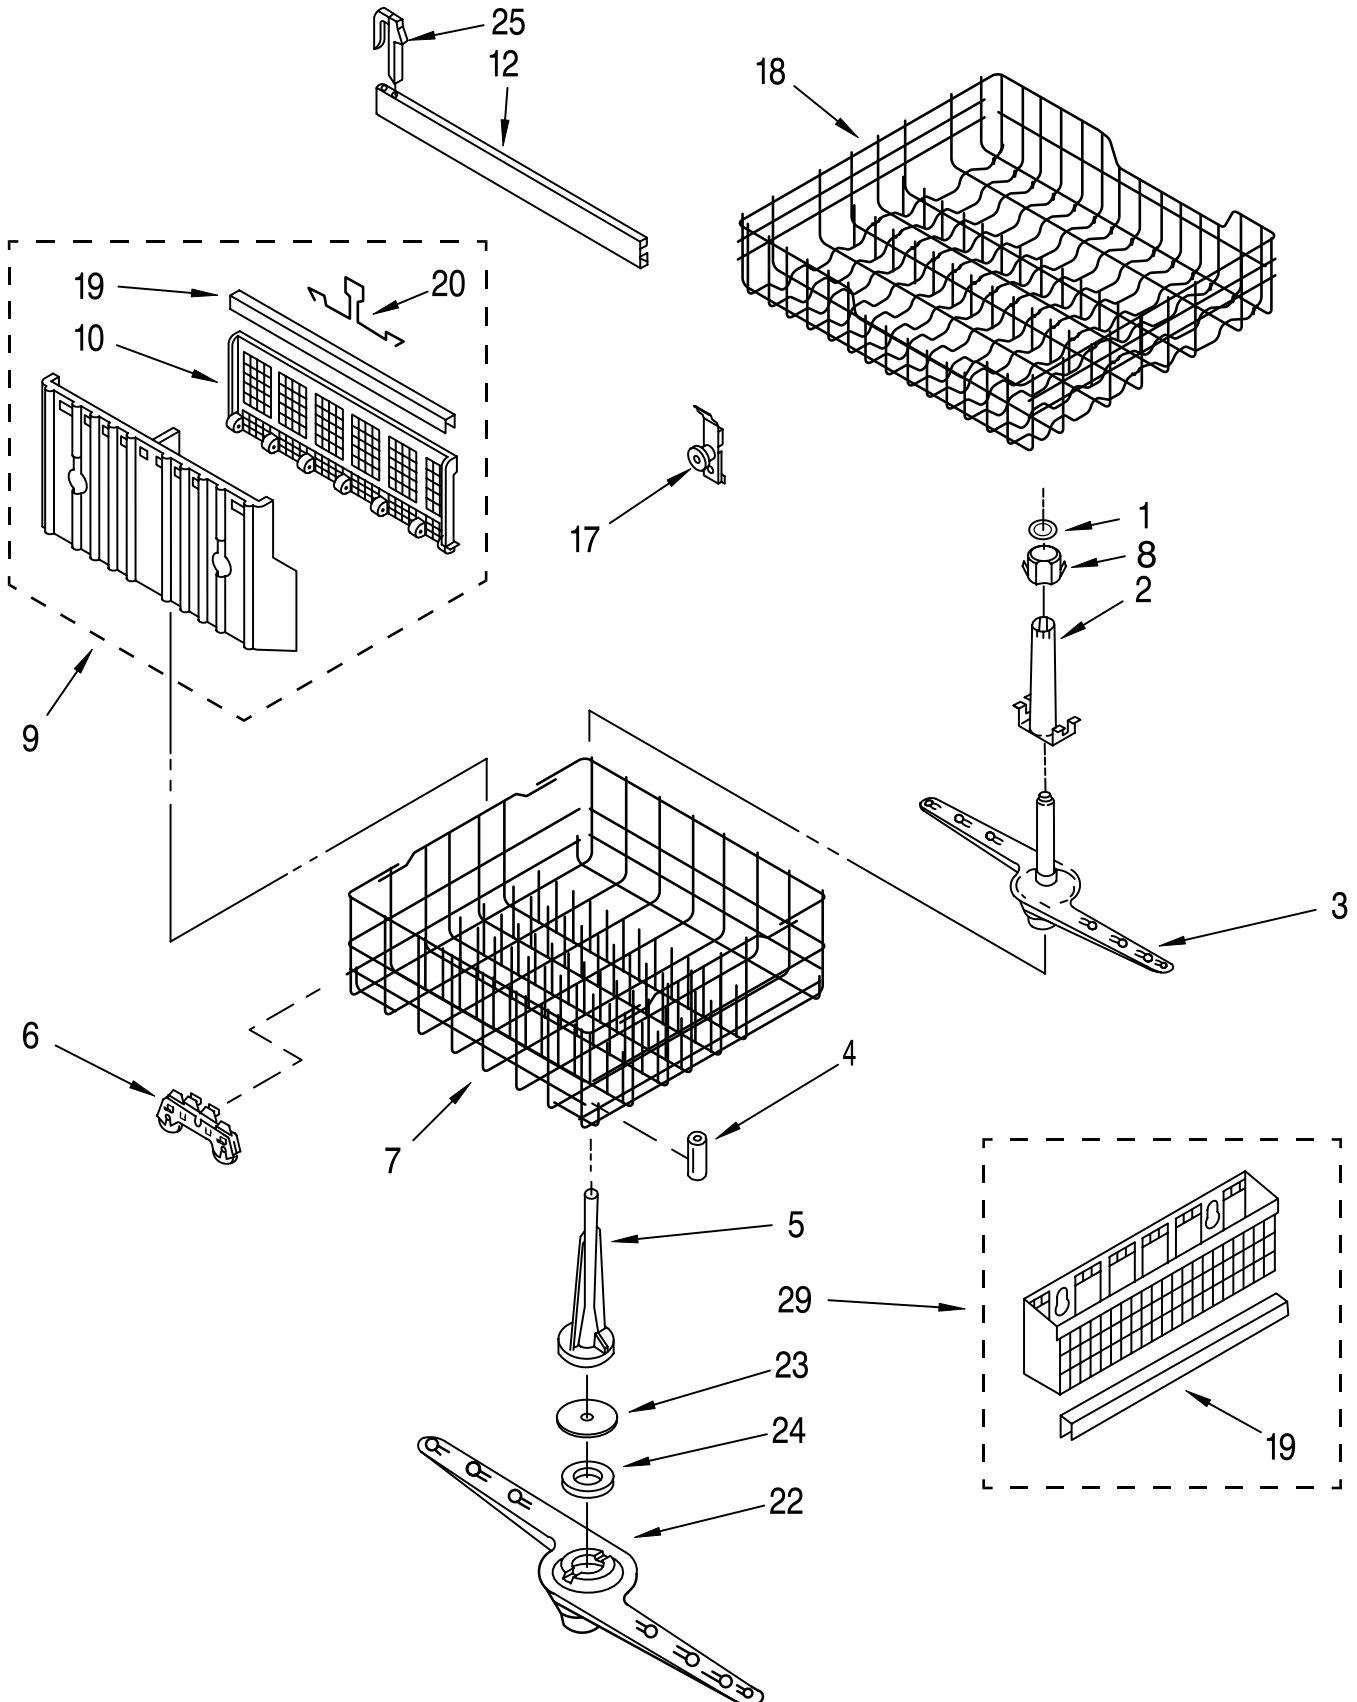

DISHRACK PARTS

For Model: DU929QWDB0, DU929QWDQ0
Black, Designer White

FOR ORDERING INFORMATION REFER TO PARTS PRICE LIST

DISHRACK PARTS

For Model: DU929QWDB0, DU929QWDQ0
Black, Designer White

Illus. No.	Part No.	DESCRIPTION
1	303722	Clip
2	3368290	Support, Arm (Also Order Items 1 & 8)
3	3377274	Spray Arm, Upper (Also Order Items 1 & 8)
4	3368006	Bumper (2)
5	300848	Tower, Pressure
6	3376961	Wheel & Transport Assembly (4)
7	3370490	Dishrack, Lower (Includes Items 4 & 6)
8	3374702	Support, Lock Spray Arm
9	3369488	Silverware Basket Assembly
10	3369485	Cover, Basket
12	9742998	Track
17	3380860	Adjuster Assembly
18	3368896	Dishrack, Upper
19	717528	Trim, Basket
20	300086	Handle, Basket
22	3369347	Sprayarm, Lower
23	3367910	Cap, Nozzle
24	719576	Bearing, Nozzle
25	3379941	Stop, Track (4)
29	3369494	Basket, Utensil (Includes Item 19)

FOR ORDERING INFORMATION REFER TO PARTS PRICE LIST