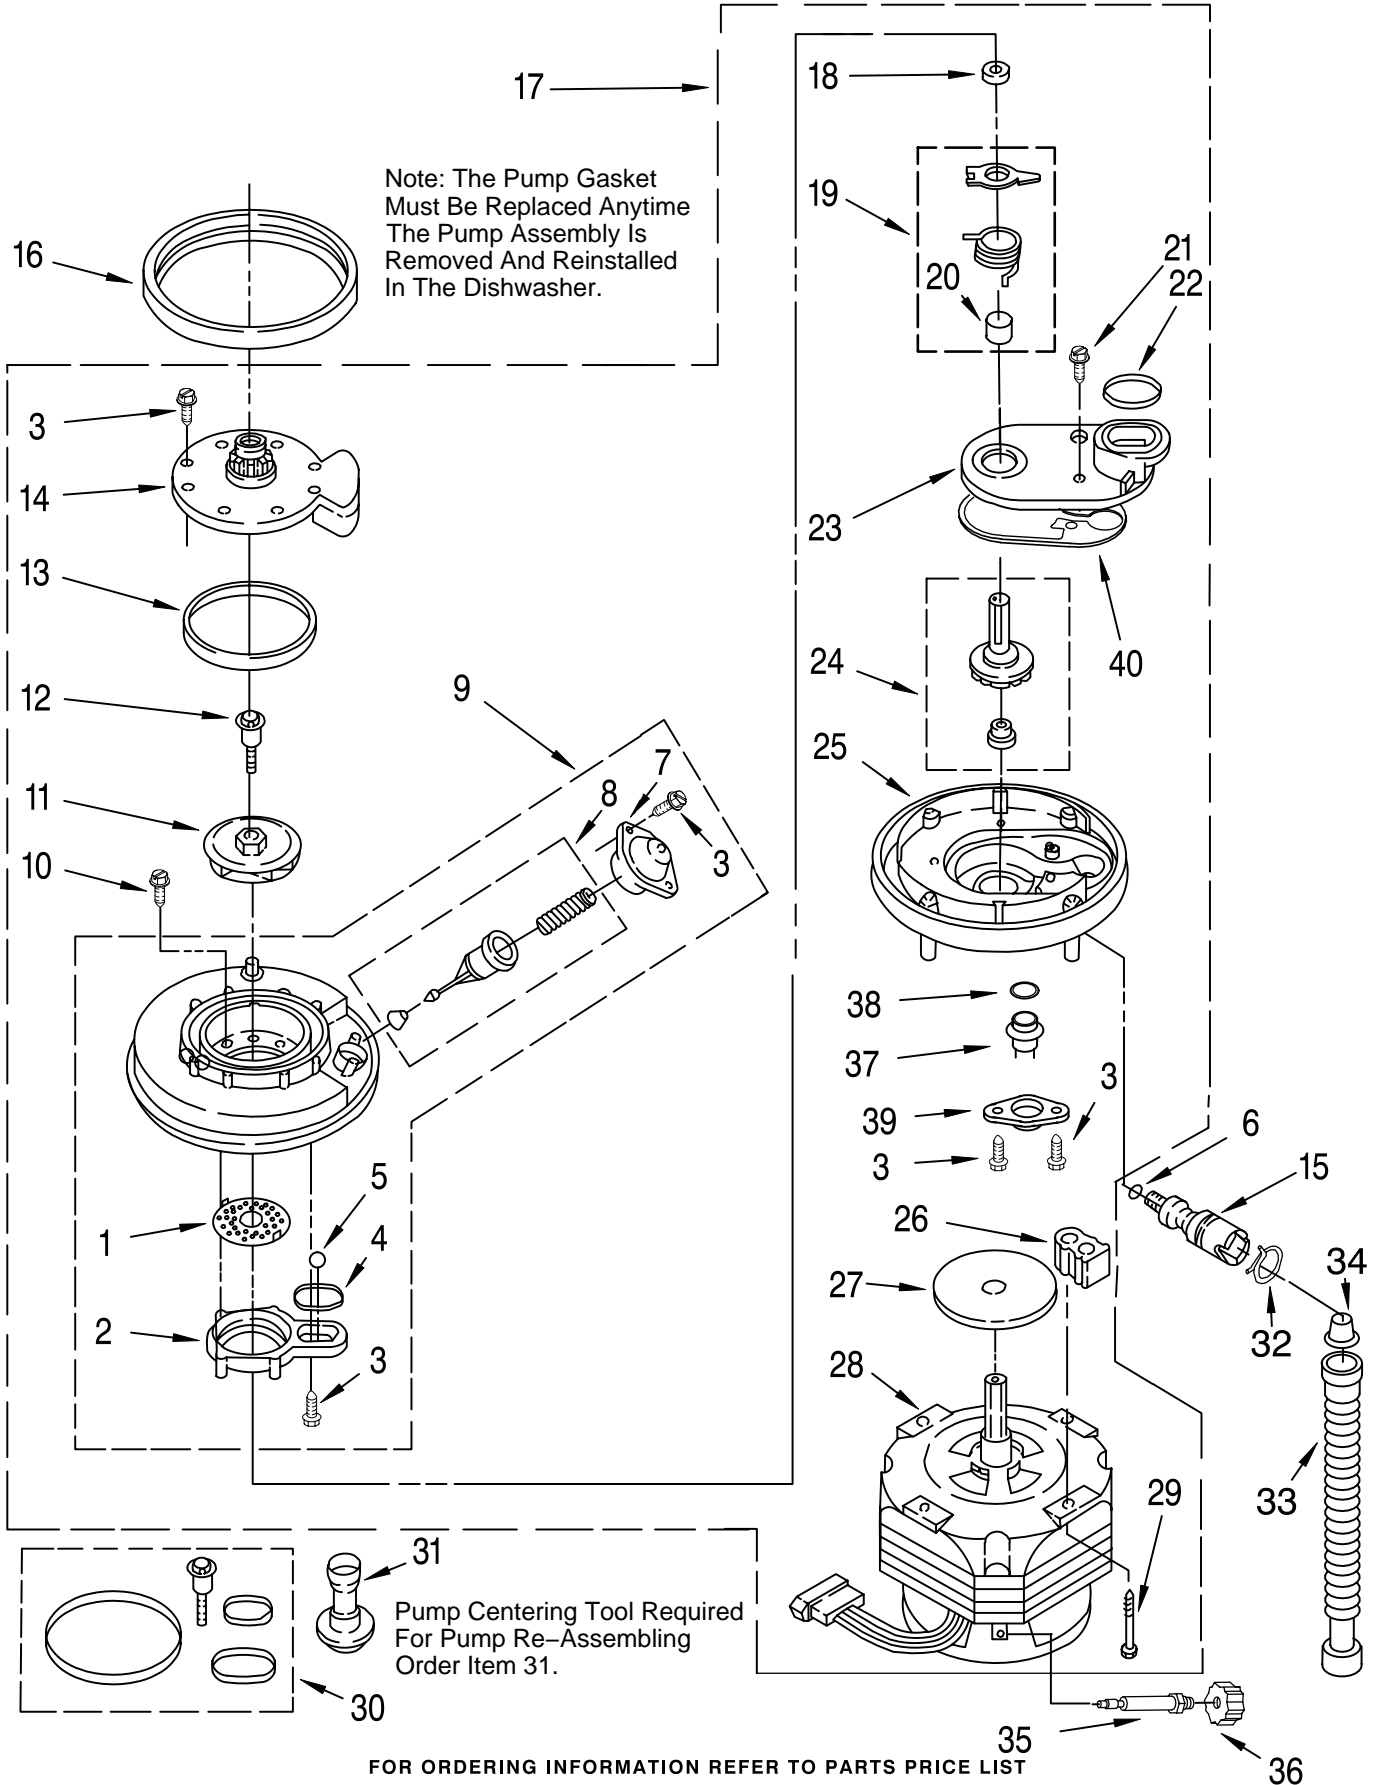

PUMP AND MOTOR PARTS

For Model: DU929QWDB0, DU929QWDQ0
Black, Designer White

870642

FOR ORDERING INFORMATION REFER TO PARTS PRICE LIST

PUMP AND MOTOR PARTS

For Model: DU929QWDB0, DU929QWDQ0
Black, Designer White

Illus. No.	Part No.	DESCRIPTION	Illus. No.	Part No.	DESCRIPTION	Illus. No.	Part No.	DESCRIPTION
1	9740982	Plate, Perforated (Includes Item 5) (Also Order Item 30) See Note A.	14	3369478	Outlet, Pump (Includes Item 13)	27	3368270	Slinger (See Note A.)
2	3367173	Base, Inlet (Includes Items 1 & 5) (Also Order Item 30) See Note A.	15	3369482	Check Valve (Includes Item 6)	28	3379364	Motor & Fan Assembly (Includes Item 27) (Also Order Item 30) See Note A.
3	9741232	Screw, 8-18 x 5/8	16	717000	Gasket, Pump	29	3369331	Screw (4)
4	302710	Seal, Inlet Base	17	3376752	Pump & Motor Assembly (Includes Item 16)	30	675505	Pump Seal Kit (Includes Items 4, 12, 13 & 22)
5	302709	Ball, Check	18	302707	Bushing, Grind	31	303918	Tool, Pump Centering
6	95080	"O" Ring	19	302718	Chopper Kit (Also Order Item 30) See Note A.	32	356138	Clamp, Hose
7	302721	Cover, Valve	20	3378139	Sleeve, Drain Impeller	33	3374077	Hose, Drain
8	302738	Valve Stem Kit (Includes Items 12, 13 & 22) See Note A.	21	9741321	Screw, 8-18 x 5/8	34	3371748	Cap, Drain
9	303882	Separator Assembly (Includes Items 12, 13 & 22) See Note A.	22	302704	Seal, Drain Cover	35	3374757	Shaft, Absorber
10	3400001	Screw, 8-16 x 1-5/8 (4)	23	3378207	Cover, Drain (Also Order Item 30) See Note A.	36	3378202	Weight, Absorber
11	303510	Impeller, Wash (Includes Items 12 & 13)	24	303539	Impeller, Drain Kit (Also Order Item 30) See Note A.	37	3378083	Thermostat
12	3371152	Screw & Seal, 10-32 x 3/4	25	3376157	Base, Pump (Also Order Item 30) See Note A.	38	3376723	Seal, O-Ring
13	302711	Seal, Pump Outlet	26	3367197	Support, Pump Mounting (4)	39	3376358	Retainer, Thermostat
						40	9740674	Gasket, Drain Cover

NOTE A:
Pump Centering Tool Required
For Pump Re-Assembling—
Order Item 31.

FOR ORDERING INFORMATION REFER TO PARTS PRICE LIST