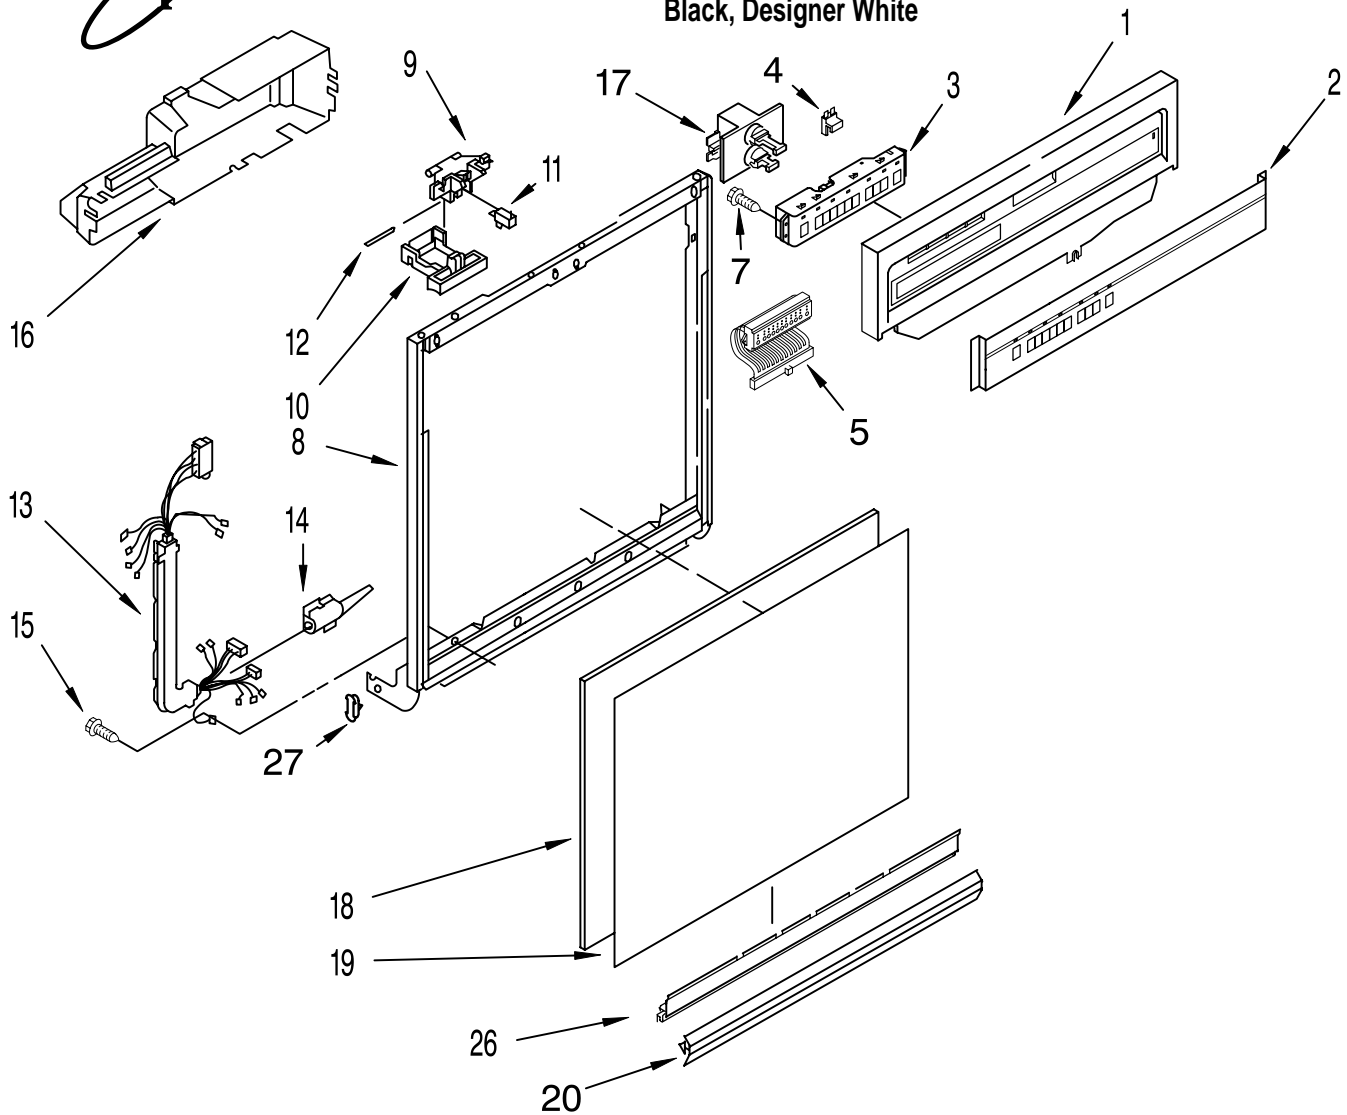

FRAME AND CONSOLE PARTS

For Model: DU929QWDB0, DU929QWDQ0
Black, Designer White

UNDERCOUNTER
DISHWASHER

Illus. No.	Part No.	DESCRIPTION
1		Console (Includes Item 2)
	3380921	Black
	3380922	White
2		Insert, Console
	3380891	Black
	3380892	White
3	3375556	Control, Electronic
4	3376359	Fuse, Thermal
5	3376474	Switch, Display
7	304231	Screw, 8-18 x 1/2 (5)
8		Door Frame (Includes Item 26)
	3374711	Black
	3374712	White

Illus. No.	Part No.	DESCRIPTION
9	3380854	Bolt, Latch
10		Lever, Latch
	3369457	Black
	3372231	White
11	3369325	Switch, (2)
12	3368955	Pin, Switch (2)
13	3379190	Harness and Protector
14	3376405	Elbow, Harness
15	3400803	Screw, 8-32 x 1/4
16	3375473	Cover Timer
17	3374501	Motor, Dual
18	3374777	Door, Sound Absorber

†Refer To Dishwasher Replacement Panel Parts List No. 675345.

FOR ORDERING INFORMATION REFER TO PARTS PRICE LIST

INNER DOOR PARTS

For Model: DU929QWDB0, DU929QWDQ0
Black, Designer White

Illus. No.	Part No.	DESCRIPTION
1	3371480	Inner Door (Also Order Latch Door Kit 676413)
2	3376066	Latch, Detergent Dispenser
3	3369061	Snap, Detergent Dispenser
4	3369505	Actuator Assembly
5	3369506	Wet Agent, Dispenser
6	3369448	Draw Bar, Electronic
7	3374771	Clip, Console Door Retainer
8	3368999	Spring (Draw Bar)
9	3378138	Lid Assembly
10	300106	Spring, Lid
11	3372028	Pin (Lid Hinge)
12	3371710	Screen, Vent
13	3369512	Wet-Agent Cap Assembly
14	3369155	Seal (Wet-Cap)
15	3400815	Screw (8)
16	3371569	Cover, Drip