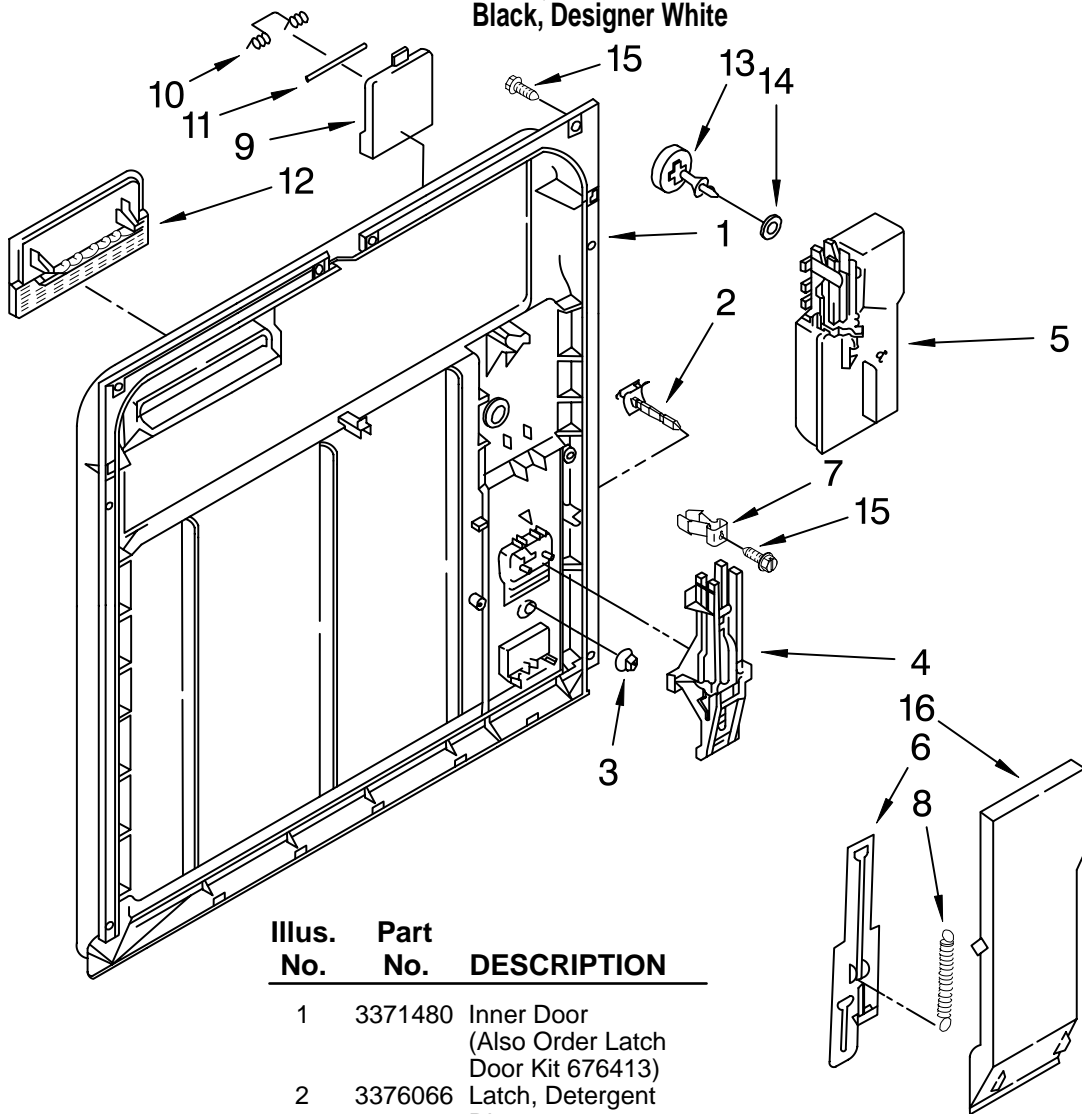

FRAME AND CONSOLE PARTS

For Model: DU929QWDB0, DU929QWDQ0
Black, Designer White

UNDERCOUNTER
DISHWASHER

Illus. No.	Part No.	DESCRIPTION
1		Console (Includes Item 2)
	3380921	Black
	3380922	White
2		Insert, Console
	3380891	Black
	3380892	White
3	3375556	Control, Electronic
4	3376359	Fuse, Thermal
5	3376474	Switch, Display
7	304231	Screw, 8-18 x 1/2 (5)
8		Door Frame (Includes Item 26)
	3374711	Black
	3374712	White

Illus. No.	Part No.	DESCRIPTION
9	3380854	Bolt, Latch
10		Lever, Latch
	3369457	Black
	3372231	White
11	3369325	Switch, (2)
12	3368955	Pin, Switch (2)
13	3379190	Harness and Protector
14	3376405	Elbow, Harness
15	3400803	Screw, 8-32 x 1/4
16	3375473	Cover Timer
17	3374501	Motor, Dual
18	3374777	Door, Sound Absorber

Illus. No.	Part No.	DESCRIPTION
19		†Panel, Front
	3369516	(Almond/Black)
	3369769	(Black/White)
20		Retainer, Panel
	3374010	Black
	3374011	White
26	3374716	Channel, Retainer (Also Order Item #20)
27	3373234	Bearing, Spring (2)

†Refer To Dishwasher Replacement Panel Parts List No. 675345.

FOR ORDERING INFORMATION REFER TO PARTS PRICE LIST

INNER DOOR PARTS

For Model: DU929QWDB0, DU929QWDQ0
Black, Designer White

Illus. No.	Part No.	DESCRIPTION
1	3371480	Inner Door (Also Order Latch Door Kit 676413)
2	3376066	Latch, Detergent Dispenser
3	3369061	Snap, Detergent Dispenser
4	3369505	Actuator Assembly
5	3369506	Wet Agent, Dispenser
6	3369448	Draw Bar, Electronic
7	3374771	Clip, Console Door Retainer
8	3368999	Spring (Draw Bar)
9	3378138	Lid Assembly
10	300106	Spring, Lid
11	3372028	Pin (Lid Hinge)
12	3371710	Screen, Vent
13	3369512	Wet-Agent Cap Assembly
14	3369155	Seal (Wet-Cap)
15	3400815	Screw (8)
16	3371569	Cover, Drip