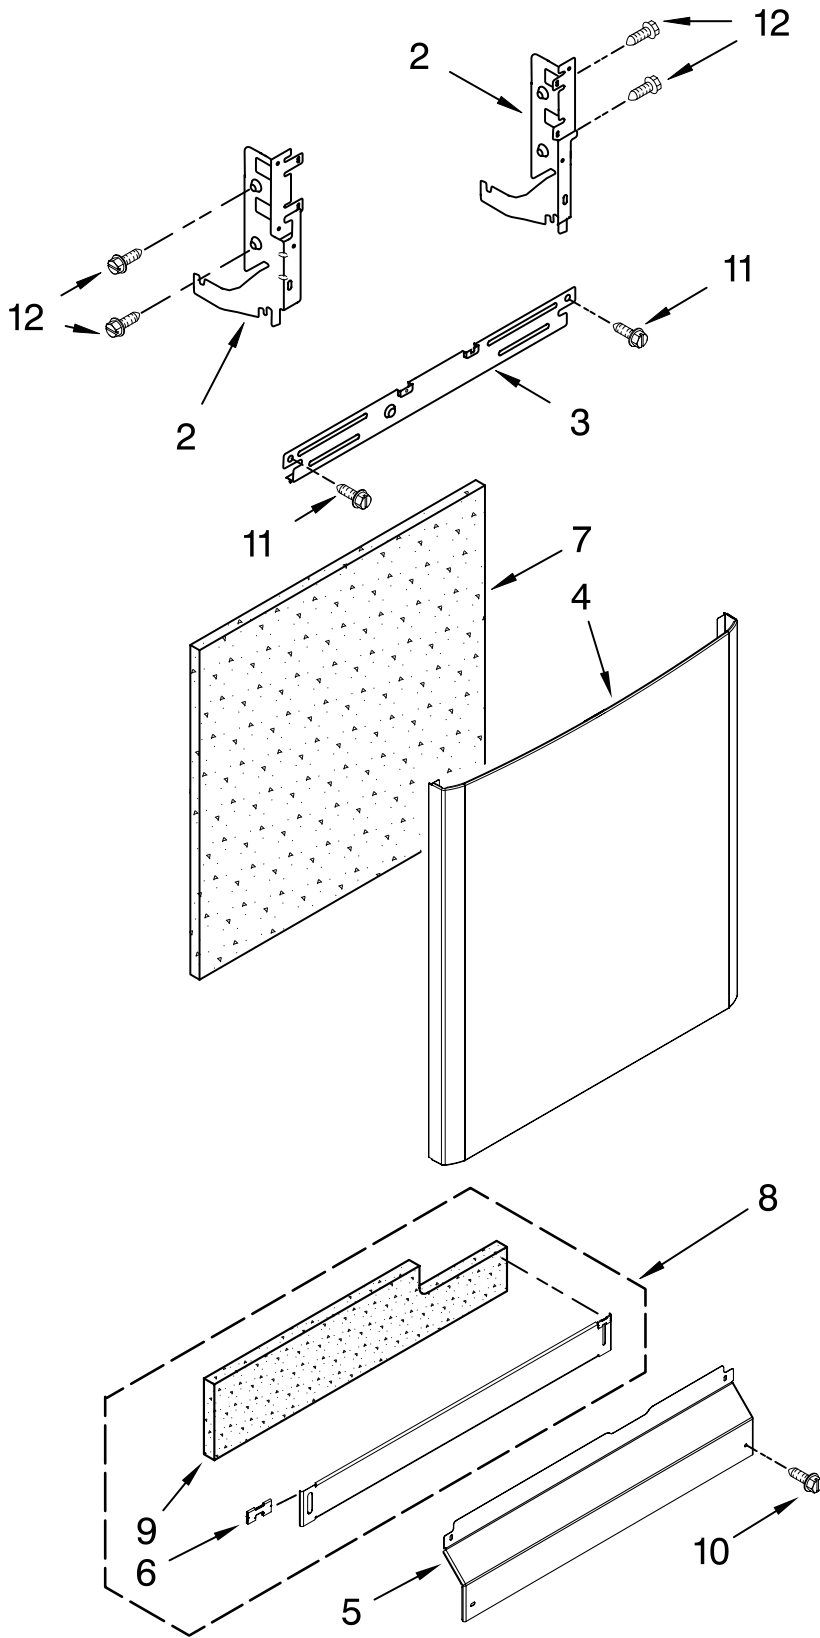

For Models: MDB7709AWB0, MDB7709AWW0, MDB7709AWQ0, MDB7709AWS0

(Black)

(White)

(Biscuit)

(Stainless)

Illus. No.	Part No.	DESCRIPTION
1		Literature Parts
	W10199707	Instructions, Installation
	W10255026	Energy Guide
	W10199658	Guide, Use & Care English/French
	W10199659	Guide, Use & Care Spanish
	W10142800	Tech Sheet
2		Arm, Hinge
	8534854	Left
	8534853	Right
3	8268983	Stiffener, Door
4		Panel Front
	W10199758	Black
	W10199759	White
	W10199760	Biscuit
	W10199761	Stainless
5		Access Panel
	8573255	Black
	8573256	White
	8573257	Biscuit
6	8269016	Clip, Grounding
7	W10073520	Insulation, Door
8		Toe Panel
		(Includes Item 9)
	W10205336	Black
	W10205337	White
	W10205338	Biscuit
9	W10073540	Insulation, Toe Panel
10		Screw
	302868	Black
	3400836	White
11	304392	Screw
12	3400071	Screw

# CONTROL PANEL PARTS

For Models: MDB7709AWB0, MDB7709AWW0, MDB7709AWQ0, MDB7709AWS0  
 (Black) (White) (Biscuit) (Stainless)

Illus. No.	Part No.	DESCRIPTION
1		Console Asm. (Includes Active Overlay & Insert)
	W10199784	Black
	W10199785	White
	W10199786	Biscuit
	W10199787	Monochrome
2	8546546	Clip, BI-Metal
3	W10250166	Control Electronic
4	8269209	Switch, Door
5	W10077360	Latch Assembly
6	661663	Bi-Metal
7	3369051	Screw
8		Handle, Latch
	W10205889	Black
	W10205890	White
	W10205891	Biscuit