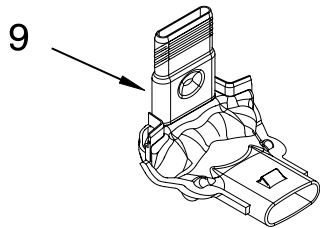

UPPER WASH AND RINSE PARTS

For Models: MDB7709AWB0, MDB7709AWW0, MDB7709AWQ0, MDB7709AWS0
(Black) (White) (Biscuit) (Stainless)

Illus. No.	Part No.	DESCRIPTION
1	8559850	Feed Tube Silverware Zone (Also Includes Item 3 & 11)
2	8533889	Screw
3	8557720	Spinner, 3rd Level Wash
4	W10199649	Manifold
5	W10199648	Hanger
6	8268433	Seal, Sprayarm
7	W10082831	Nozzle-Feed
8	W10082841	Sprayarm
9	8575244	Valve Assembly, Manifold

FOR ORDERING INFORMATION REFER TO PARTS PRICE LIST