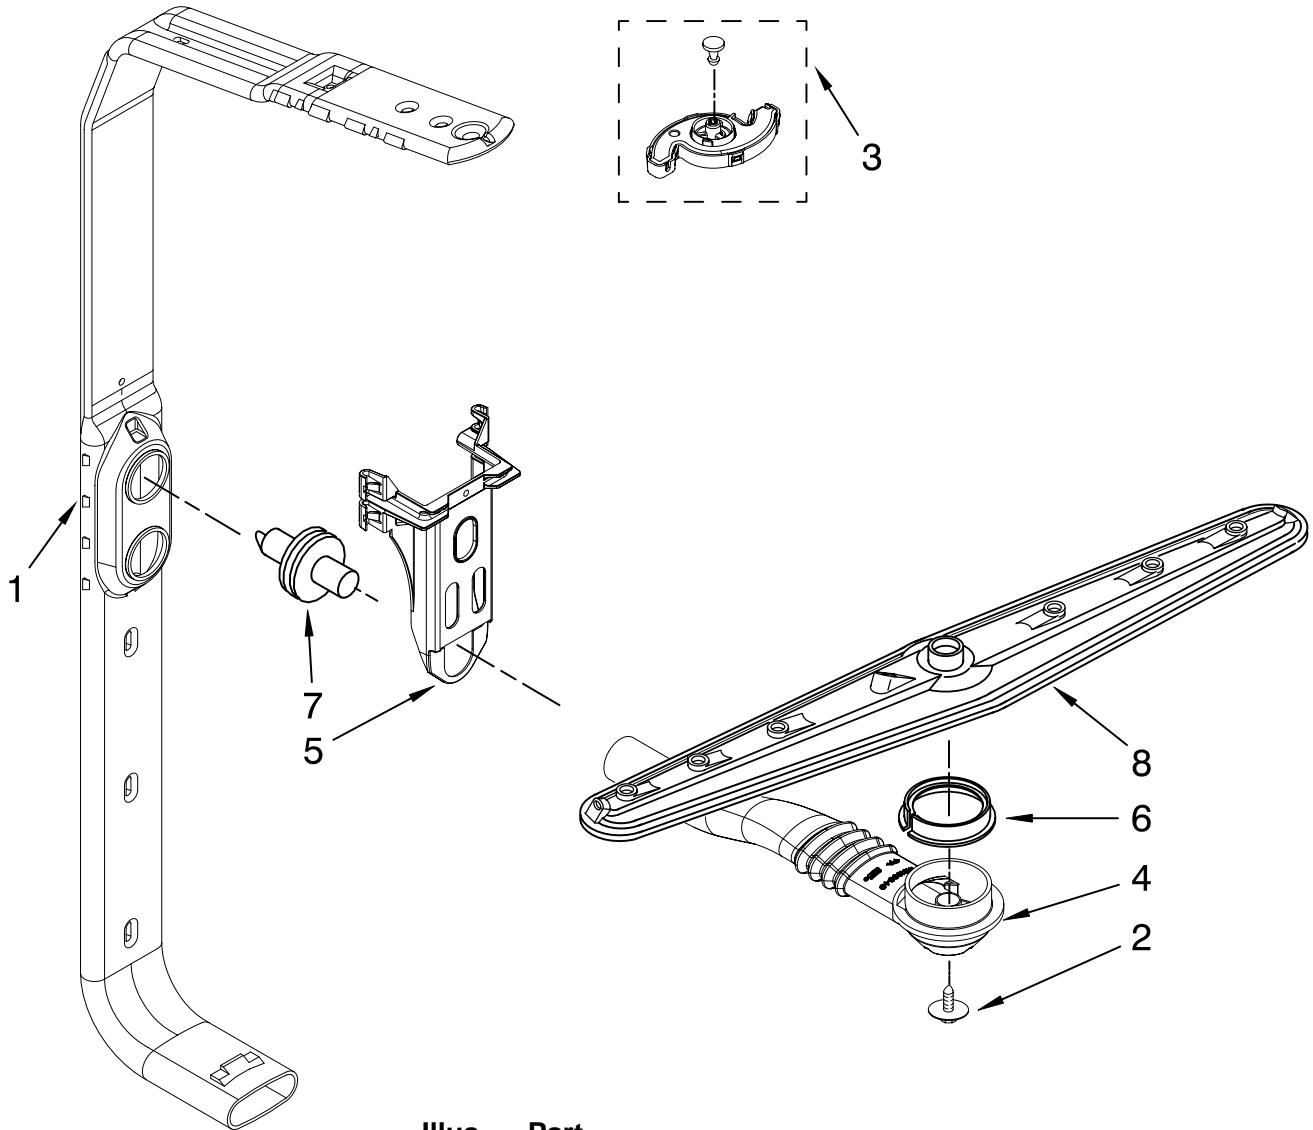

UPPER WASH AND RINSE PARTS

For Models: MDB7709AWB0, MDB7709AWW0, MDB7709AWQ0, MDB7709AWS0
(Black) (White) (Biscuit) (Stainless)

Illus. No.	Part No.	DESCRIPTION
1	8559850	Feed Tube Silverware Zone (Also Includes Item 3 & 11)
2	8533889	Screw
3	8557720	Spinner, 3rd Level Wash
4	W10199649	Manifold
5	W10199648	Hanger
6	8268433	Seal, Sprayarm
7	W10082831	Nozzle-Feed
8	W10082841	Sprayarm
9	8575244	Valve Assembly, Manifold

FOR ORDERING INFORMATION REFER TO PARTS PRICE LIST