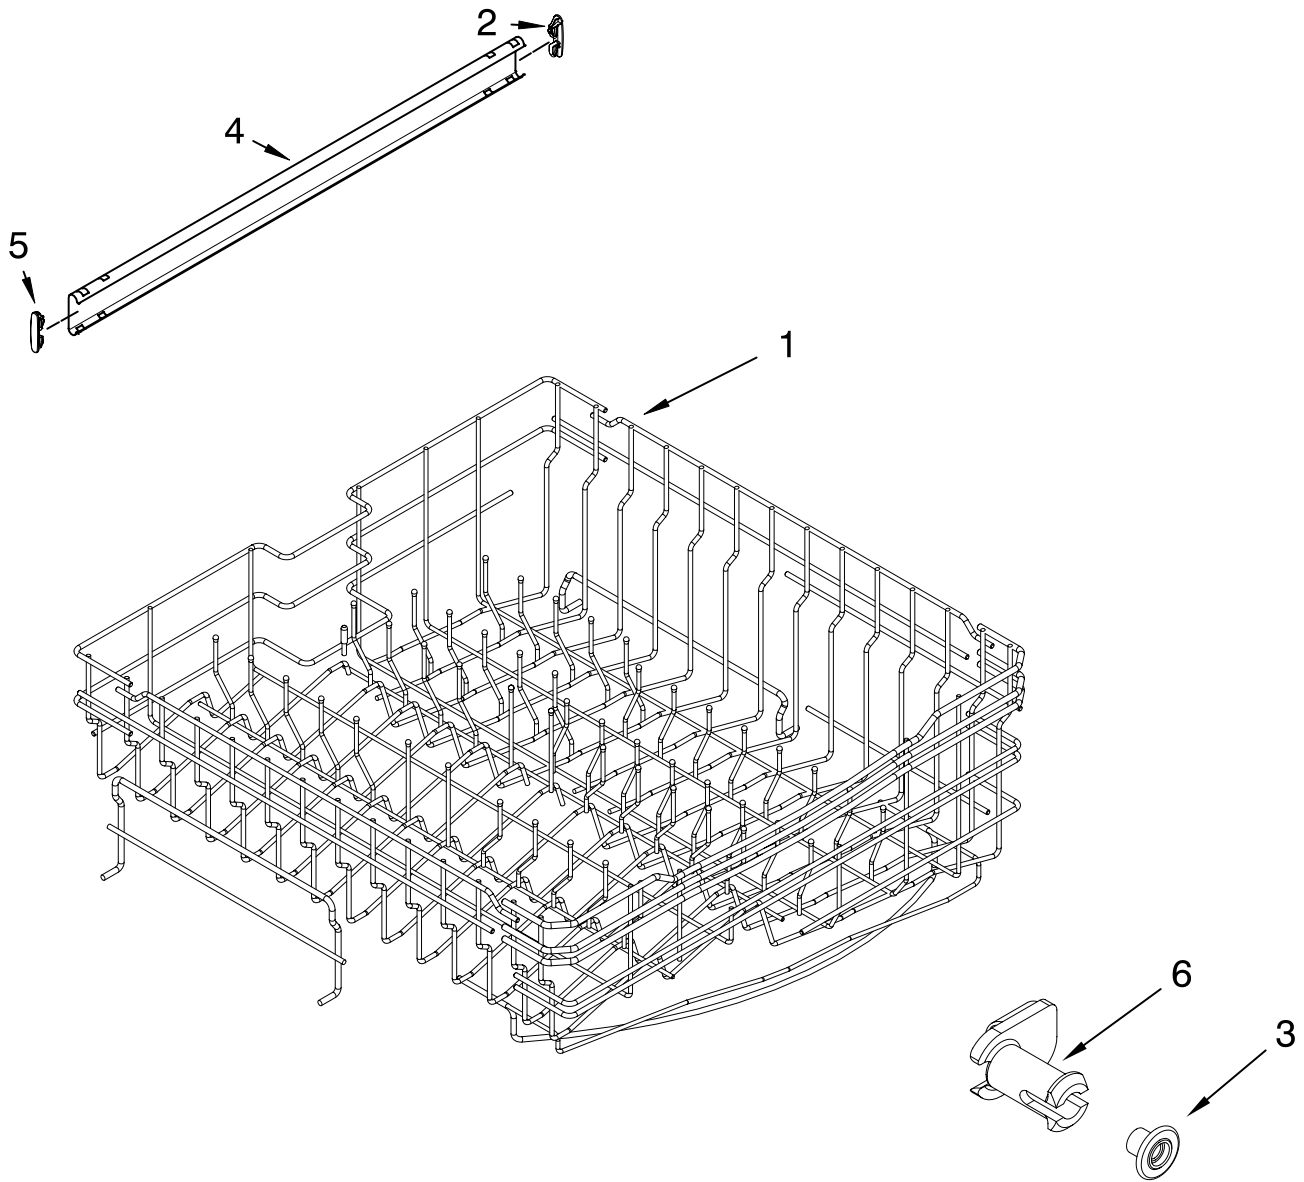

UPPER RACK AND TRACK PARTS

For Models: MDB7709AWB0, MDB7709AWW0, MDB7709AWQ0, MDB7709AWS0
(Black) (White) (Biscuit) (Stainless)

Illus. No.	Part No.	DESCRIPTION
1	W10240108	Dishrack, Upper
2	8565925	Stop, Track Non-Removable
3	W10194028	Wheel
4	3385089	Track, Rack
5	W10199682	Stop, Track Removable
6	6-918303	Clip, Wheel Mounting

FOR ORDERING INFORMATION REFER TO PARTS PRICE LIST