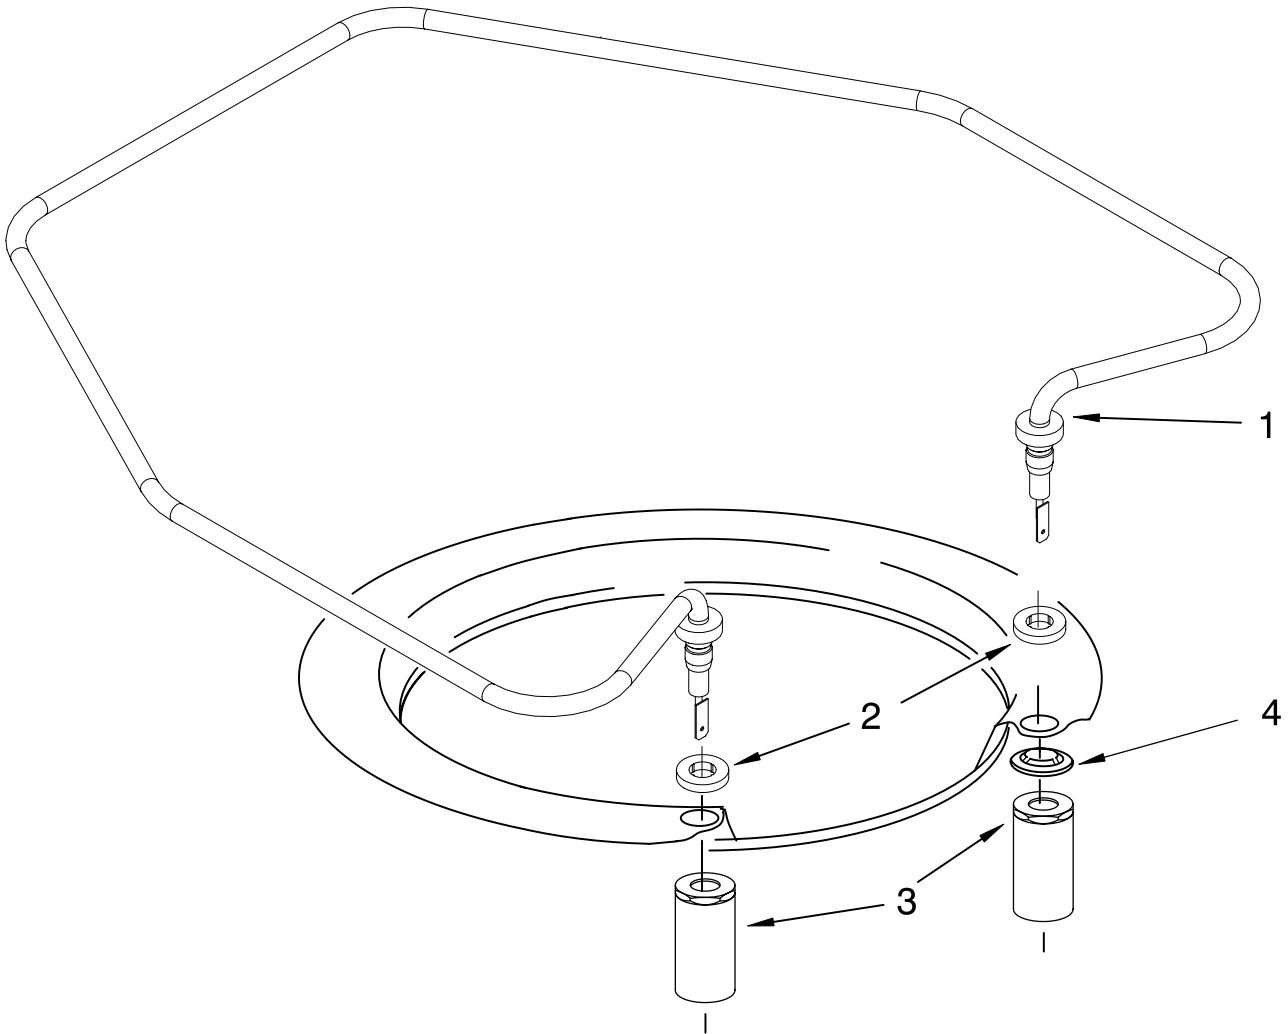

HEATER PARTS

For Models: MDB7709AWB0, MDB7709AWW0, MDB7709AWQ0, MDB7709AWS0
(Black) (White) (Biscuit) (Stainless)

<u>Illus. No.</u>	<u>Part No.</u>	<u>DESCRIPTION</u>
1	8537057	Heater Element Assembly (Also Includes Item 2)
2	717273	Washer, Heater Element
3	8268548	Nut, Heater Element
4	3400931	Speed Nut

NOTE: If heater element is removed, it must be replaced.

FOR ORDERING INFORMATION REFER TO PARTS PRICE LIST