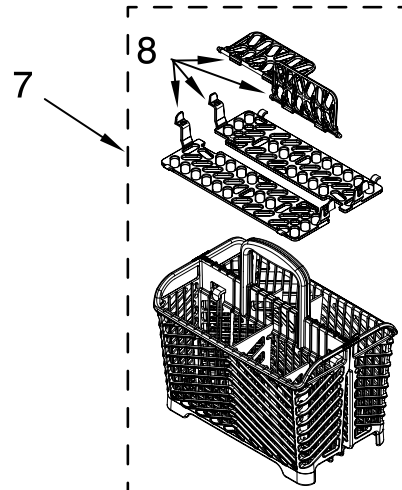

FOR ORDERING INFORMATION REFER TO PARTS PRICE LIST