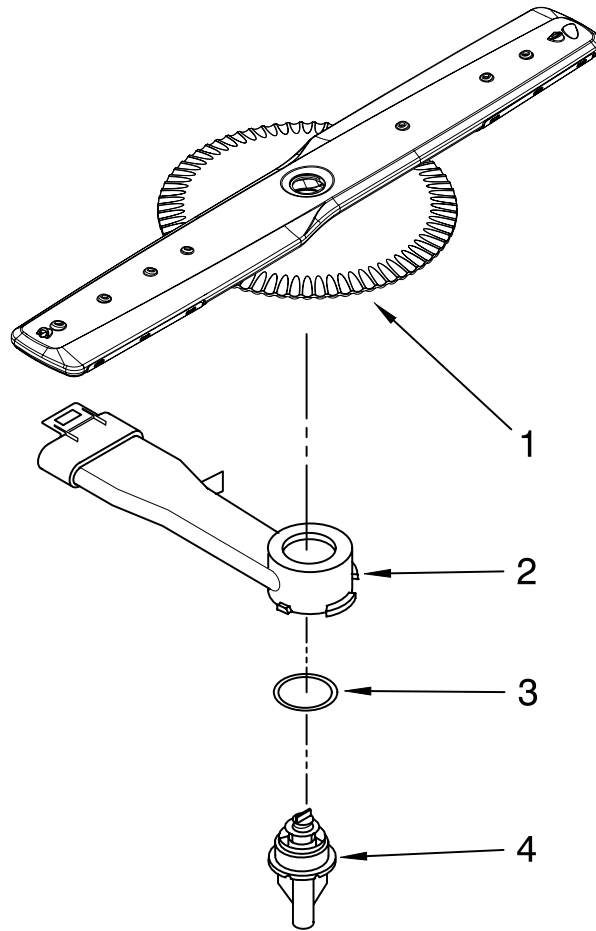

LOWER WASHARM PARTS

For Models: MDB7709AWB0, MDB7709AWW0, MDB7709AWQ0, MDB7709AWS0
(Black) (White) (Biscuit) (Stainless)

Illus. No.	Part No.	DESCRIPTION
1	W10240183	Wash Arm Assembly
2	8268343	Cap, Internal Rear Feed
3	8268340	Seal, Sprayarm
4	W10077898	Support, Lower Sprayarm

FOR ORDERING INFORMATION REFER TO PARTS PRICE LIST