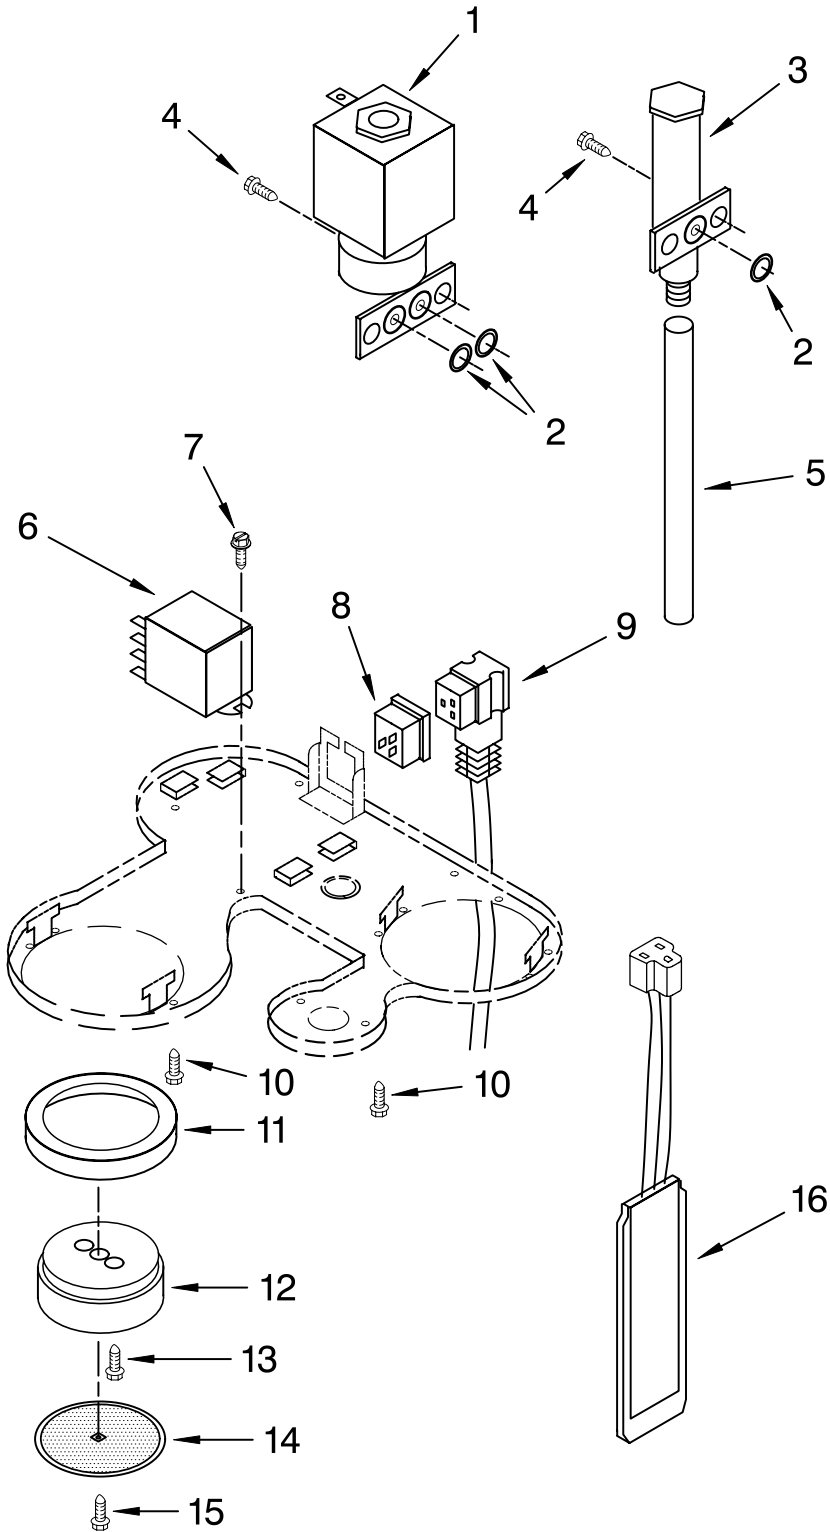

Illus. No.	Part No.	DESCRIPTION
7	8211636	Thermostat, Coffee
8	8211637	Gasket
9	8211638	Pipe, Copper
10	8211639	Body, Unit
11	4176448	Boiler, Espresso

Illus. No.	Part No.	DESCRIPTION
12	8211640	Body, Steam Pipe
13	8211641	Thermostat, Steam
14	8211642	Fitting
15	8211643	Flange, Steam Boiler
16	8211644	Gasket, Insulating

FOR ORDERING INFORMATION REFER TO PARTS PRICE LIST

PUMP ASSEMBLY

For Models: KPES100__1, 4KPES100__1

Illus. No.	Part No.	DESCRIPTION
1	8211480	Pump Assembly
2	8211645	Pipe, Suction
3	8211646	Pipe SL
4	8211647	Clamp, Hose
5	8211482	Valve, Solenoid (3-Way)
6	8211649	Gasket

Illus. No.	Part No.	DESCRIPTION
7	8211650	Fitting, Input
8	8211651	Screw, M 5 x 12
9	8211652	Pipe Assembly
10	8211653	Protector, Pipe
11	8211654	Support, Pump (Eaton)

Illus. No.	Part No.	DESCRIPTION
12	8211655	Valve Assembly
13	8211656	Gasket, Valve
14	8211657	Pipe Assembly
15	8211658	Pump, w/Thermostat
16	8211659	Fitting, "T"
17	8211664	Connector, Pump Suction

FOR ORDERING INFORMATION REFER TO PARTS PRICE LIST

ELECTRICAL PARTS

For Models: KPES100__1, 4KPES100__1

Illus. No.	Part No.	DESCRIPTION
1	8211648	Solenoid, 2-Way Valve
2	8211649	Gasket
3	8211666	Valve, Steam
4	8211651	Screw
5	8211667	Valve, Exhaust Pipe
6	8211481	Relay, 120V
7	8211668	Screw
8	8211483	Plug
9	8211699	Cord, Power
10	4176427	Screw
11	4176454	Gasket
12	4176455	Shower Disc Assy.
13	4176456	Screw
14	4176457	Disc, Shower
15	4176458	Screw
16	8211670	MOV Board, 120V