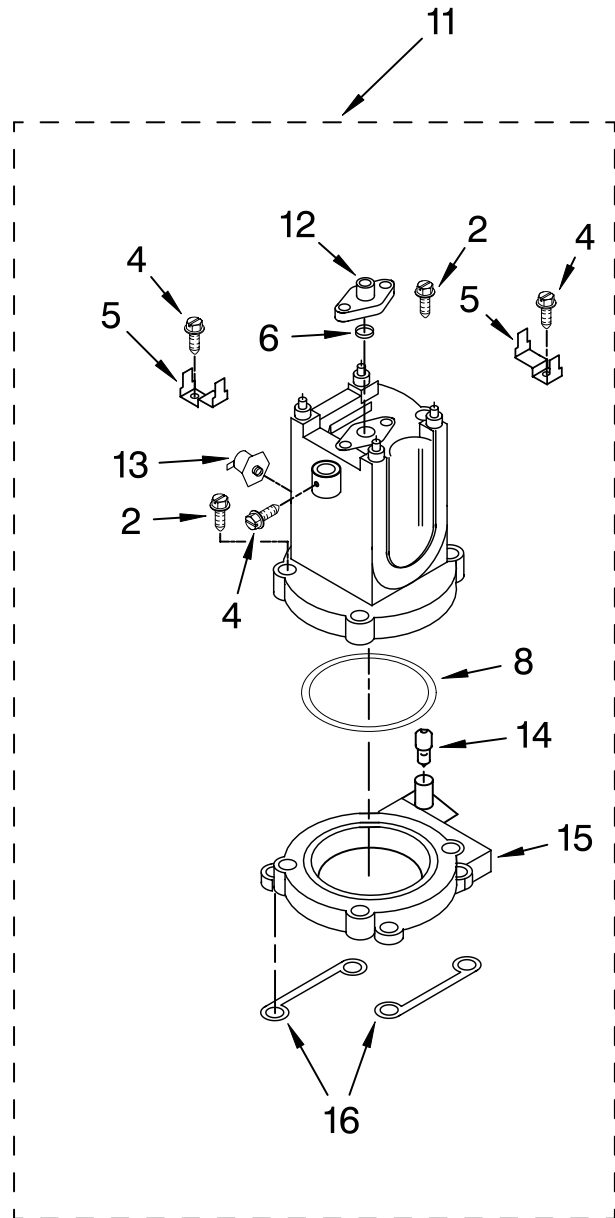

Illus. No.	Part No.	DESCRIPTION
6	4176408	Rod
7	4176409	Screw
8	8211629	Gauge, Coffee
9	8211630	Gauge, Steam
10	4176410	Ring, Trim Gauge
11	4176411	Switch – On/Off
12	4176412	Bracket, Switch
13	4176413	Screw
14	4176414	Light & Wire Assy
15	4176420	Button, Switch

FOR ORDERING INFORMATION REFER TO PARTS PRICE LIST

LOWER HOUSING AND BASE PARTS

For Models: KPES100__1, 4KPES100__1

Illus. No.	Part No.	DESCRIPTION
1	4176426	Plate, Cabinet
2	4176404	Screw
3	4176428	Trim, Steam Pod
4	4176427	Screw
5	4176429	Trim, Coffee
6	4176430	Tank, Water
7	4176431	Body, Cabinet
	4176432	Pearl Metallic
	4176432	Empire Red
	8212161	Nickel Pearl

Illus. No.	Part No.	DESCRIPTION
8	4176433	Nameplate
10	4176435	Base Assembly (Includes Feet)
11	4176436	Foot
12	4176437	Tray, Drip
13	4176438	Floater, Red
14	4176439	Grid

Illus. No.	Part No.	DESCRIPTION
15	4176440	Scoop, Coffee
16	4176441	Brush, Cleaning
17	4176442	Holder, Filter
18	4176443	Filter, 2-Cup
19	4176444	Filter, 1-Cup
20	4176445	Tamper, Coffee
21	8212222	Handle
22	8212223	Screw

FOR ORDERING INFORMATION REFER TO PARTS PRICE LIST

BOILER ASSEMBLIES

For Models: KPES100__1, 4KPES100__1

Illus. No.	Part No.	DESCRIPTION
1	4176446	Boiler – Coffee
2	8211631	Screw
3	8211632	Support, Gauge Sensor
4	8211633	Screw
5	8211634	Clamp, Thermo Fuse
6	8211635	Gasket