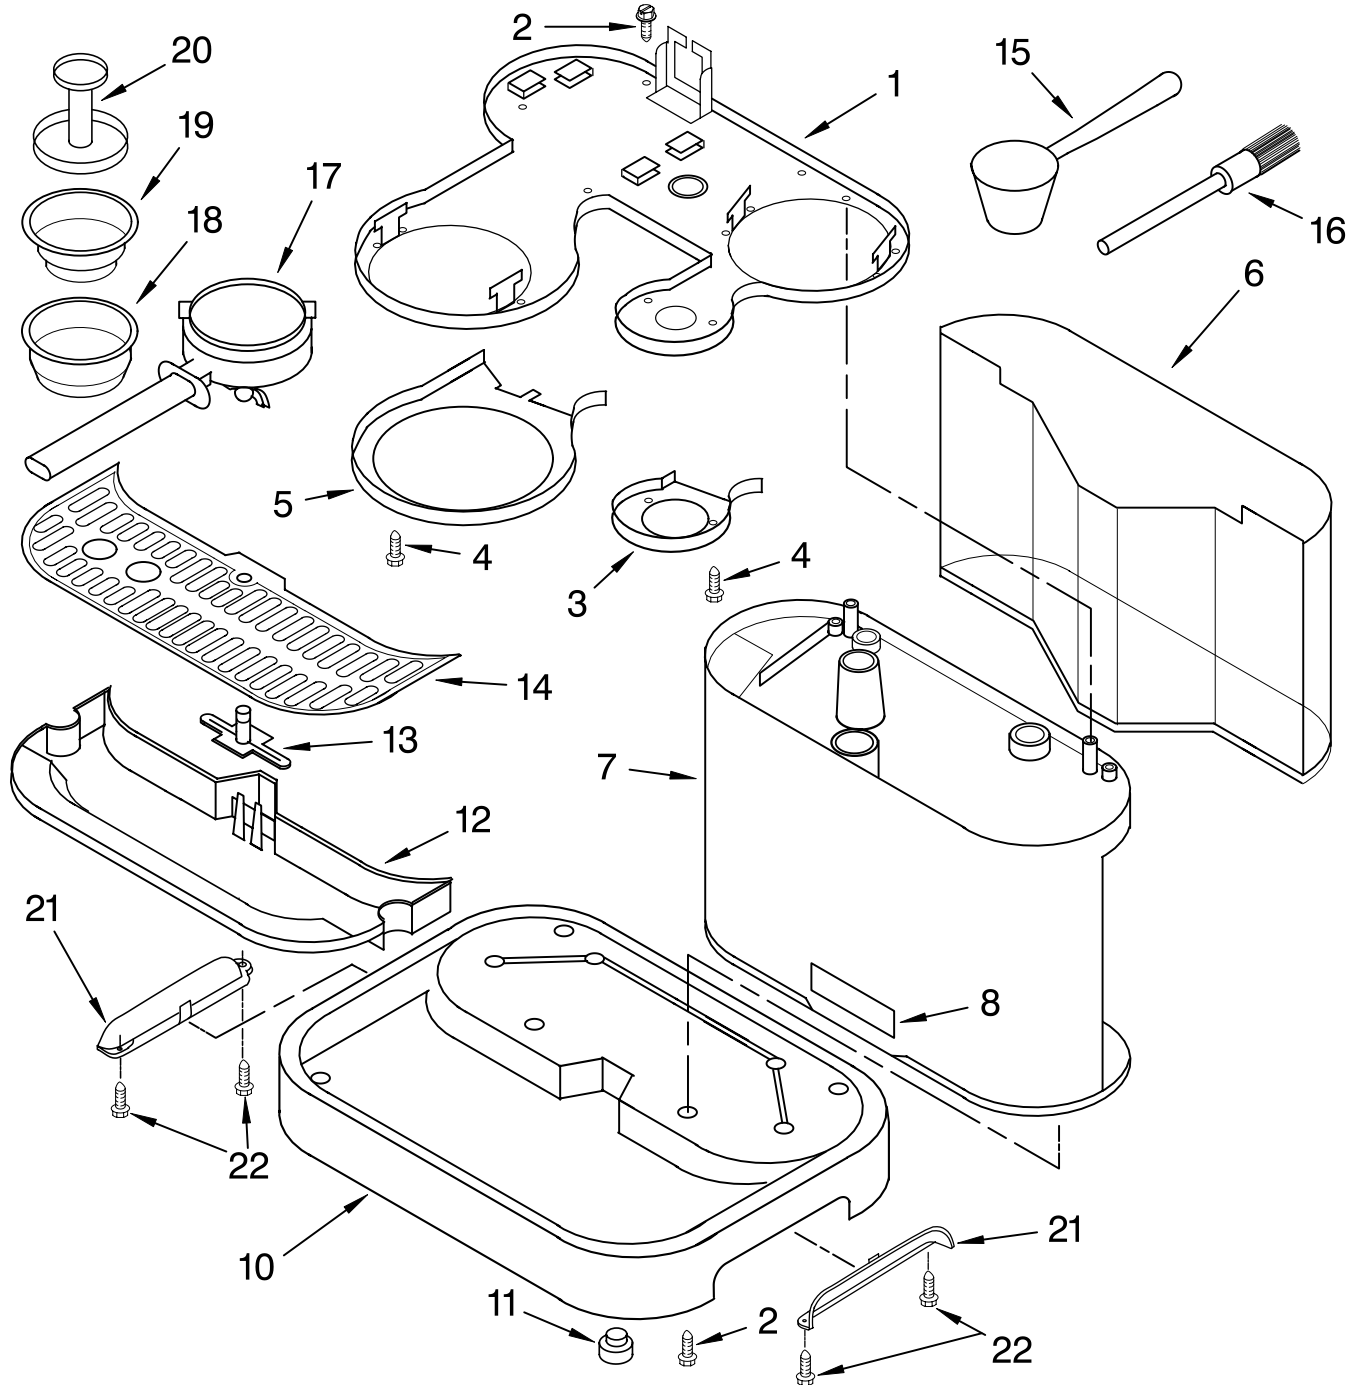

UPPER HOUSING AND CONTROLS

For Models: KPES100__1, 4KPES100__1

Illus. No.	Part No.	DESCRIPTION
1		Literature Parts
	8204574	Guide, Use & Care
	8204577	Wiring Diagram
	8204575	Service Manual
	8212135	Repair Parts List
2	4176403	Cup Guard Assembly
3	4176404	Screw
4	4176405	Lid, Tank
5		Cabinet – Upper
	4176406	Pearl Metallic
	4176407	Empire Red
	8212159	Nickel Pearl

Illus. No.	Part No.	DESCRIPTION
6	4176408	Rod
7	4176409	Screw
8	8211629	Gauge, Coffee
9	8211630	Gauge, Steam
10	4176410	Ring, Trim Gauge
11	4176411	Switch – On/Off
12	4176412	Bracket, Switch
13	4176413	Screw
14	4176414	Light & Wire Assy
15	4176420	Button, Switch

FOR ORDERING INFORMATION REFER TO PARTS PRICE LIST

LOWER HOUSING AND BASE PARTS

For Models: KPES100__1, 4KPES100__1

Illus. No.	Part No.	DESCRIPTION
1	4176426	Plate, Cabinet
2	4176404	Screw
3	4176428	Trim, Steam Pod
4	4176427	Screw
5	4176429	Trim, Coffee
6	4176430	Tank, Water
7	4176431	Body, Cabinet
	4176432	Pearl Metallic
	4176432	Empire Red
	8212161	Nickel Pearl

Illus. No.	Part No.	DESCRIPTION
8	4176433	Nameplate
10	4176435	Base Assembly (Includes Feet)
11	4176436	Foot
12	4176437	Tray, Drip
13	4176438	Floater, Red
14	4176439	Grid

Illus. No.	Part No.	DESCRIPTION
15	4176440	Scoop, Coffee
16	4176441	Brush, Cleaning
17	4176442	Holder, Filter
18	4176443	Filter, 2-Cup
19	4176444	Filter, 1-Cup
20	4176445	Tamper, Coffee
21	8212222	Handle
22	8212223	Screw