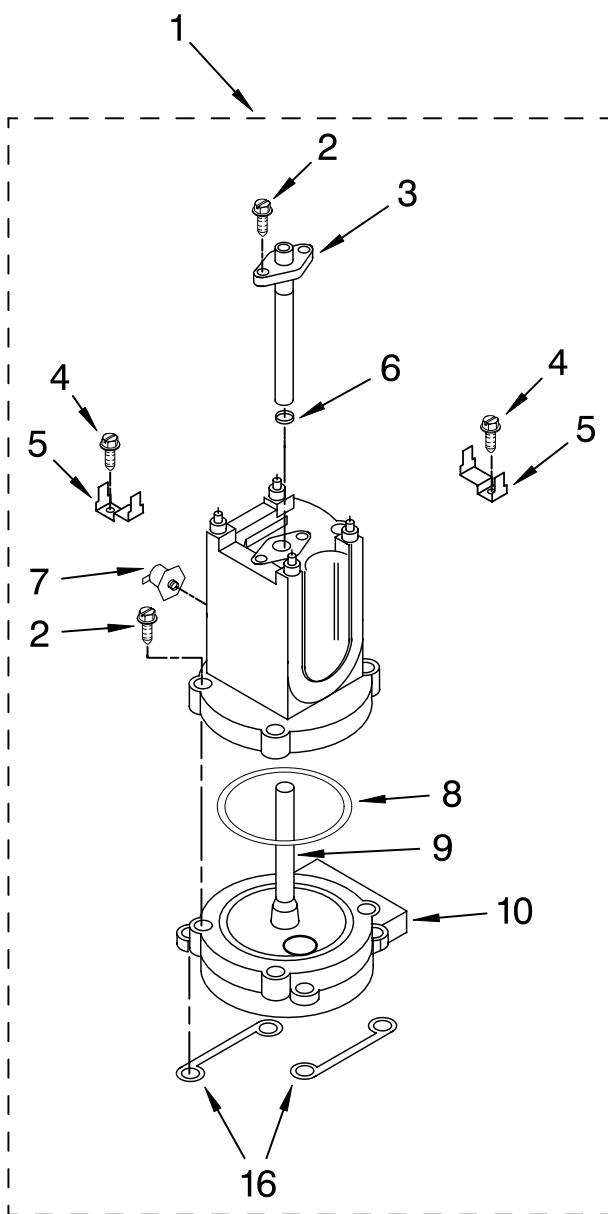

Illus. No.	Part No.	DESCRIPTION
6	4176408	Rod
7	4176409	Screw
8	8211629	Gauge, Coffee
9	8211630	Gauge, Steam
10	4176410	Ring, Trim Gauge
11	4176411	Switch – On/Off
12	4176412	Bracket, Switch
13	4176413	Screw
14	4176414	Light & Wire Assy
15	4176420	Button, Switch

FOR ORDERING INFORMATION REFER TO PARTS PRICE LIST

LOWER HOUSING AND BASE PARTS

For Models: KPES100__1, 4KPES100__1

Illus. No.	Part No.	DESCRIPTION
1	4176426	Plate, Cabinet
2	4176404	Screw
3	4176428	Trim, Steam Pod
4	4176427	Screw
5	4176429	Trim, Coffee
6	4176430	Tank, Water
7	4176431	Body, Cabinet
	4176432	Pearl Metallic
	4176432	Empire Red
	8212161	Nickel Pearl

Illus. No.	Part No.	DESCRIPTION
8	4176433	Nameplate
10	4176435	Base Assembly (Includes Feet)
11	4176436	Foot
12	4176437	Tray, Drip
13	4176438	Floater, Red
14	4176439	Grid

Illus. No.	Part No.	DESCRIPTION
15	4176440	Scoop, Coffee
16	4176441	Brush, Cleaning
17	4176442	Holder, Filter
18	4176443	Filter, 2-Cup
19	4176444	Filter, 1-Cup
20	4176445	Tamper, Coffee
21	8212222	Handle
22	8212223	Screw

FOR ORDERING INFORMATION REFER TO PARTS PRICE LIST

BOILER ASSEMBLIES

For Models: KPES100__1, 4KPES100__1

Illus. No.	Part No.	DESCRIPTION
1	4176446	Boiler – Coffee
2	8211631	Screw
3	8211632	Support, Gauge Sensor
4	8211633	Screw
5	8211634	Clamp, Thermo Fuse
6	8211635	Gasket