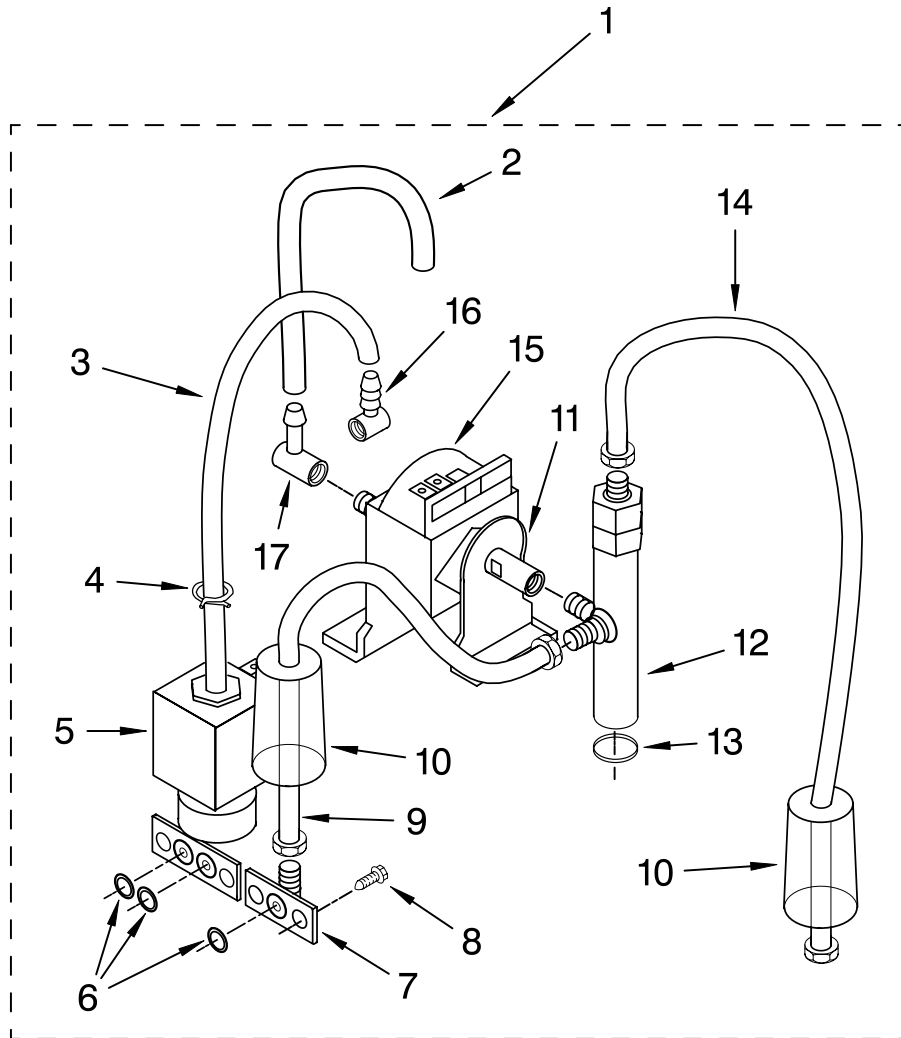

PUMP ASSEMBLY

For Models: KPES100__1, 4KPES100__1

Illus. No.	Part No.	DESCRIPTION
1	8211480	Pump Assembly
2	8211645	Pipe, Suction
3	8211646	Pipe SL
4	8211647	Clamp, Hose
5	8211482	Valve, Solenoid (3-Way)
6	8211649	Gasket

Illus. No.	Part No.	DESCRIPTION
7	8211650	Fitting, Input
8	8211651	Screw, M 5 x 12
9	8211652	Pipe Assembly
10	8211653	Protector, Pipe
11	8211654	Support, Pump (Eaton)

Illus. No.	Part No.	DESCRIPTION
12	8211655	Valve Assembly
13	8211656	Gasket, Valve
14	8211657	Pipe Assembly
15	8211658	Pump, w/Thermostat
16	8211659	Fitting, "T"
17	8211664	Connector, Pump Suction

FOR ORDERING INFORMATION REFER TO PARTS PRICE LIST