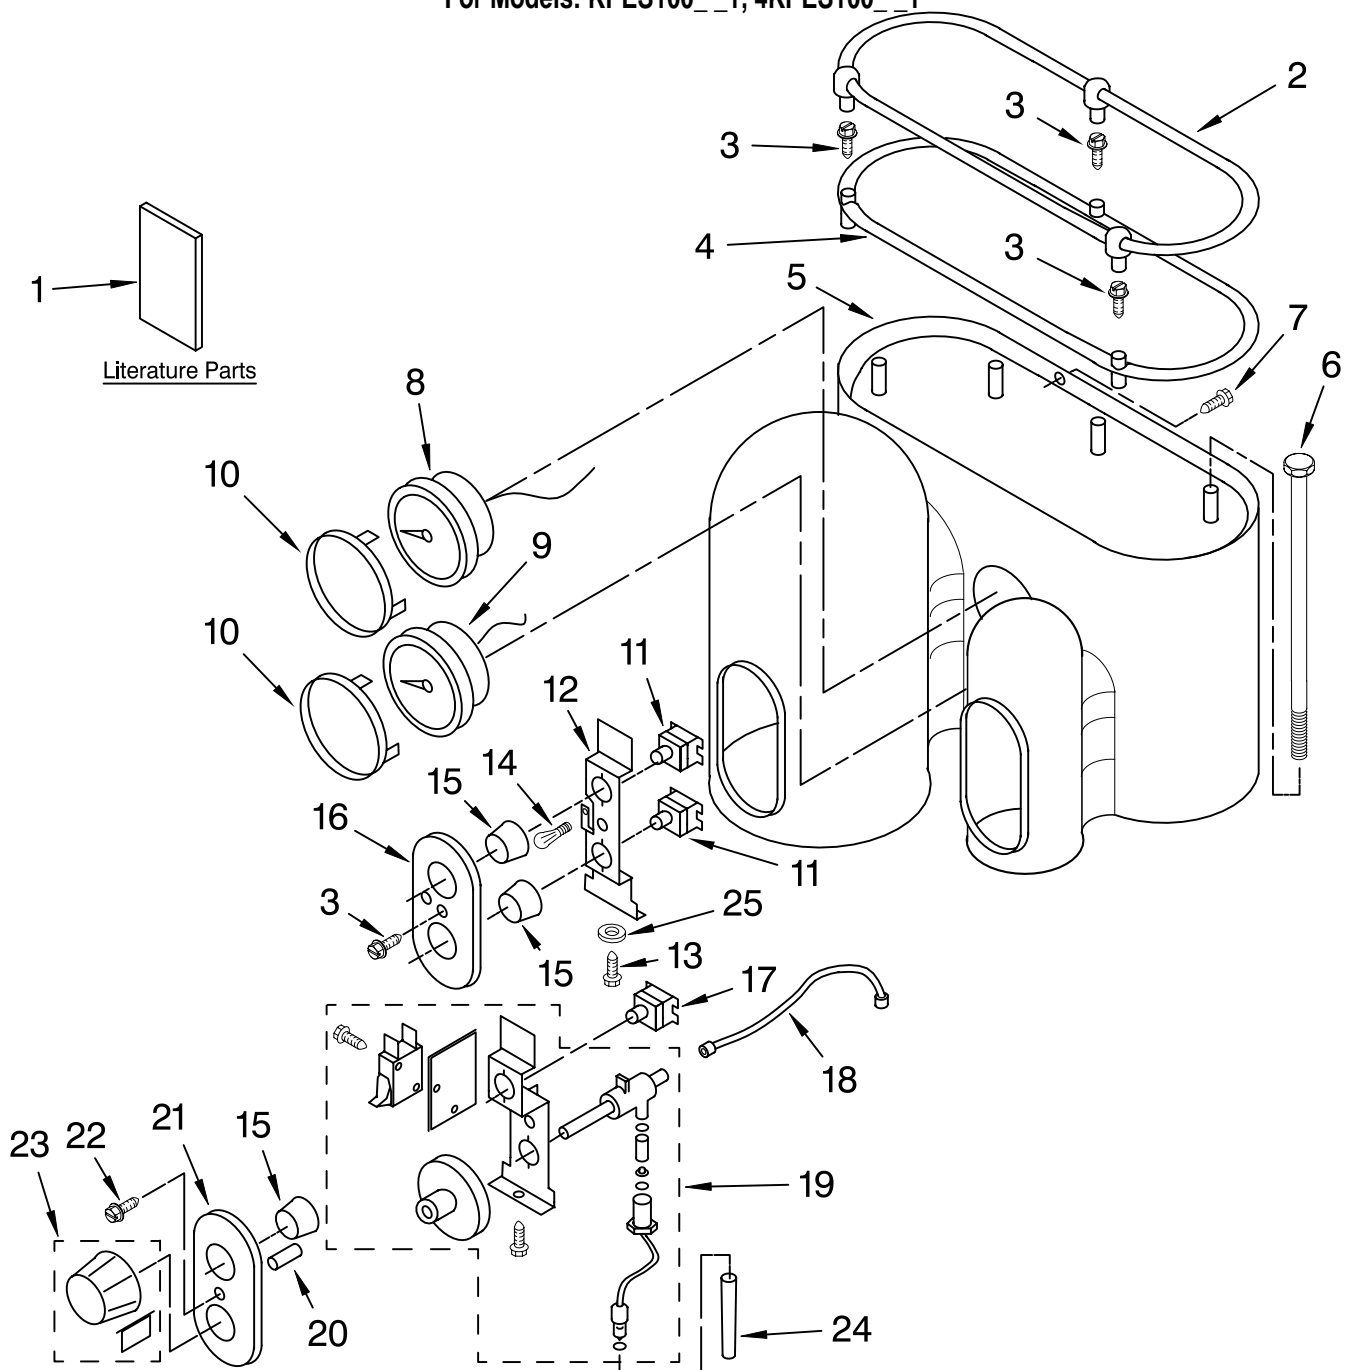

PARTS LIST

for

KitchenAid®

PRO LINE ESPRESSO MAKER

MODELS:

KPES100PM1 (Pearl Metallic)
KPES100ER1 (Empire Red)
KPES100NP1 (Nickel Pearl)
4KPES100PM1 (Pearl Metallic)
4KPES100ER1 (Empire Red)

FOR CUSTOMER SATISFACTION ALWAYS USE
FACTORY SPECIFICATION PARTS

UPPER HOUSING AND CONTROLS

For Models: KPES100__1, 4KPES100__1

Illus. No.	Part No.	DESCRIPTION
1		Literature Parts
	8204574	Guide, Use & Care
	8204577	Wiring Diagram
	8204575	Service Manual
	8212135	Repair Parts List
2	4176403	Cup Guard Assembly
3	4176404	Screw
4	4176405	Lid, Tank
5		Cabinet – Upper
	4176406	Pearl Metallic
	4176407	Empire Red
	8212159	Nickel Pearl

Illus. No.	Part No.	DESCRIPTION
6	4176408	Rod
7	4176409	Screw
8	8211629	Gauge, Coffee
9	8211630	Gauge, Steam
10	4176410	Ring, Trim Gauge
11	4176411	Switch – On/Off
12	4176412	Bracket, Switch
13	4176413	Screw
14	4176414	Light & Wire Assy
15	4176420	Button, Switch

Illus. No.	Part No.	DESCRIPTION
8	4176433	Nameplate
10	4176435	Base Assembly (Includes Feet)
11	4176436	Foot
12	4176437	Tray, Drip
13	4176438	Floater, Red
14	4176439	Grid

Illus. No.	Part No.	DESCRIPTION
15	4176440	Scoop, Coffee
16	4176441	Brush, Cleaning
17	4176442	Holder, Filter
18	4176443	Filter, 2-Cup
19	4176444	Filter, 1-Cup
20	4176445	Tamper, Coffee
21	8212222	Handle
22	8212223	Screw