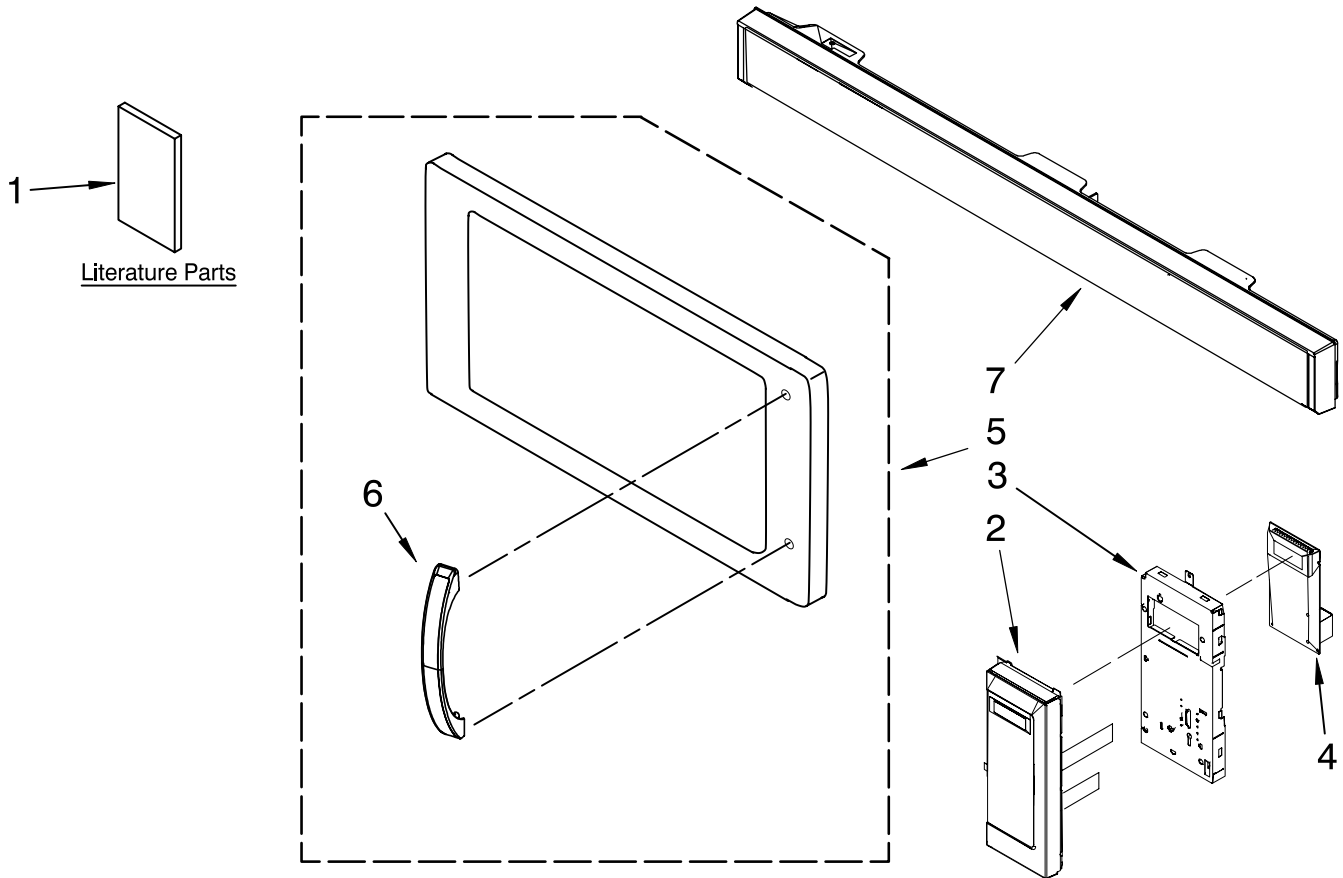

CONTROL PANEL PARTS

For Models: MMV5201DW00, MMV5201DB00, MMV5201DS00
(White) (Black) (Stainless)

MICROWAVE OVEN/HOOD
2.0 Cu. Ft.

Illus. No.	Part No.	DESCRIPTION
1		Literature
	W10188236	U & C Guide
	W10188239	Tech Sheet, Slim
	W10188237	Label, Cook Guide
	W10188238	Install, Instruct
2		Panel Asy, Control Membrane, Lens and Bracket
	W10258246	Black
	W10258266	White
	W10258268	Stainless

Illus. No.	Part No.	DESCRIPTION
3	W10258165	Bracket, Control
4	W10182103	Microcomputer
5		Complete Door
	W10258192	Black
	W10258193	White
	W10258194	Stainless

Illus. No.	Part No.	DESCRIPTION
6		Handle, Door
	W10258181	Black
	W10258184	White
	W10258185	Stainless
7		Grille Assembly
	W10258215	Black
	W10258216	White
	W10258217	Stainless