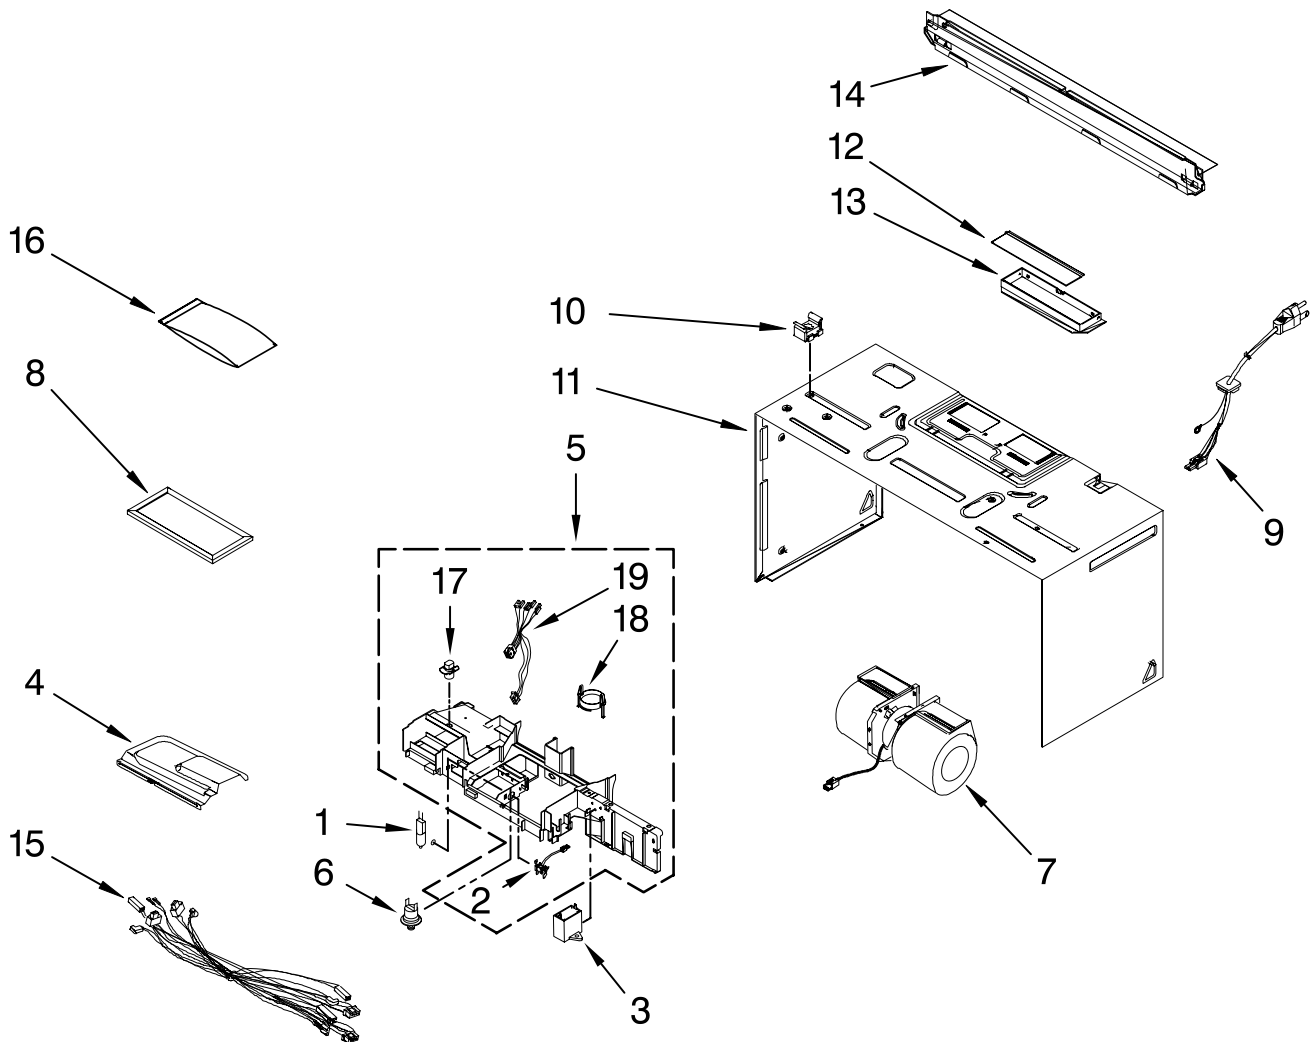

CONTROL PANEL PARTS

For Models: MMV5201DW00, MMV5201DB00, MMV5201DS00
(White) (Black) (Stainless)

MICROWAVE OVEN/HOOD
2.0 Cu. Ft.

Illus. No.	Part No.	DESCRIPTION
1		Literature
	W10188236	U & C Guide
	W10188239	Tech Sheet, Slim
	W10188237	Label, Cook Guide
	W10188238	Install, Instruct
2		Panel Asy, Control Membrane, Lens and Bracket
	W10258246	Black
	W10258266	White
	W10258268	Stainless

FOR ORDERING INFORMATION REFER TO PARTS PRICE LIST

CABINET AND AIR FLOW PARTS

For Models: MMV5201DW00, MMV5201DB00, MMV5201DS00

(White)

(Black)

(Stainless)

Illus. No.	Part No.	DESCRIPTION
1	4713-001165	Lamp
2	DE47-00032B	Holder, Lamp
3	DE59-50002A	Capacitor, Motor
4	W10250842	Cover, Lamp
5	DE97-00635B	Assy, Duct Upper
6	DE47-20059A	Thermostat
7	W10181452	Motor, Fan Assy
8	DE63-00367D	Filter, Charcoal
9	DE96-00218A	Cord, Power
10	DE92-90508A	Holder Nut, Assy

Illus. No.	Part No.	DESCRIPTION
11		Case, Outer
	W10187744	Black
	W10192096	White
12	W10197773	Plate, Damper
13	DE72-40022A	Damper, Assembly
14	DE70-00378A	Plate, Mounting
15	W10258269	Main Harness
16	DE92-90505E	Install, Hardware
17	DE32-60011A	Sensor, Gas

Illus. No.	Part No.	DESCRIPTION
18	DE61-00525A	Holder, Sensor
19	DE39-40678A	Harness, Sensor
Following Parts Not Illustrated		
	W10188741	Template, Wall
	W10188240	Template, Upper

FOR ORDERING INFORMATION REFER TO PARTS PRICE LIST