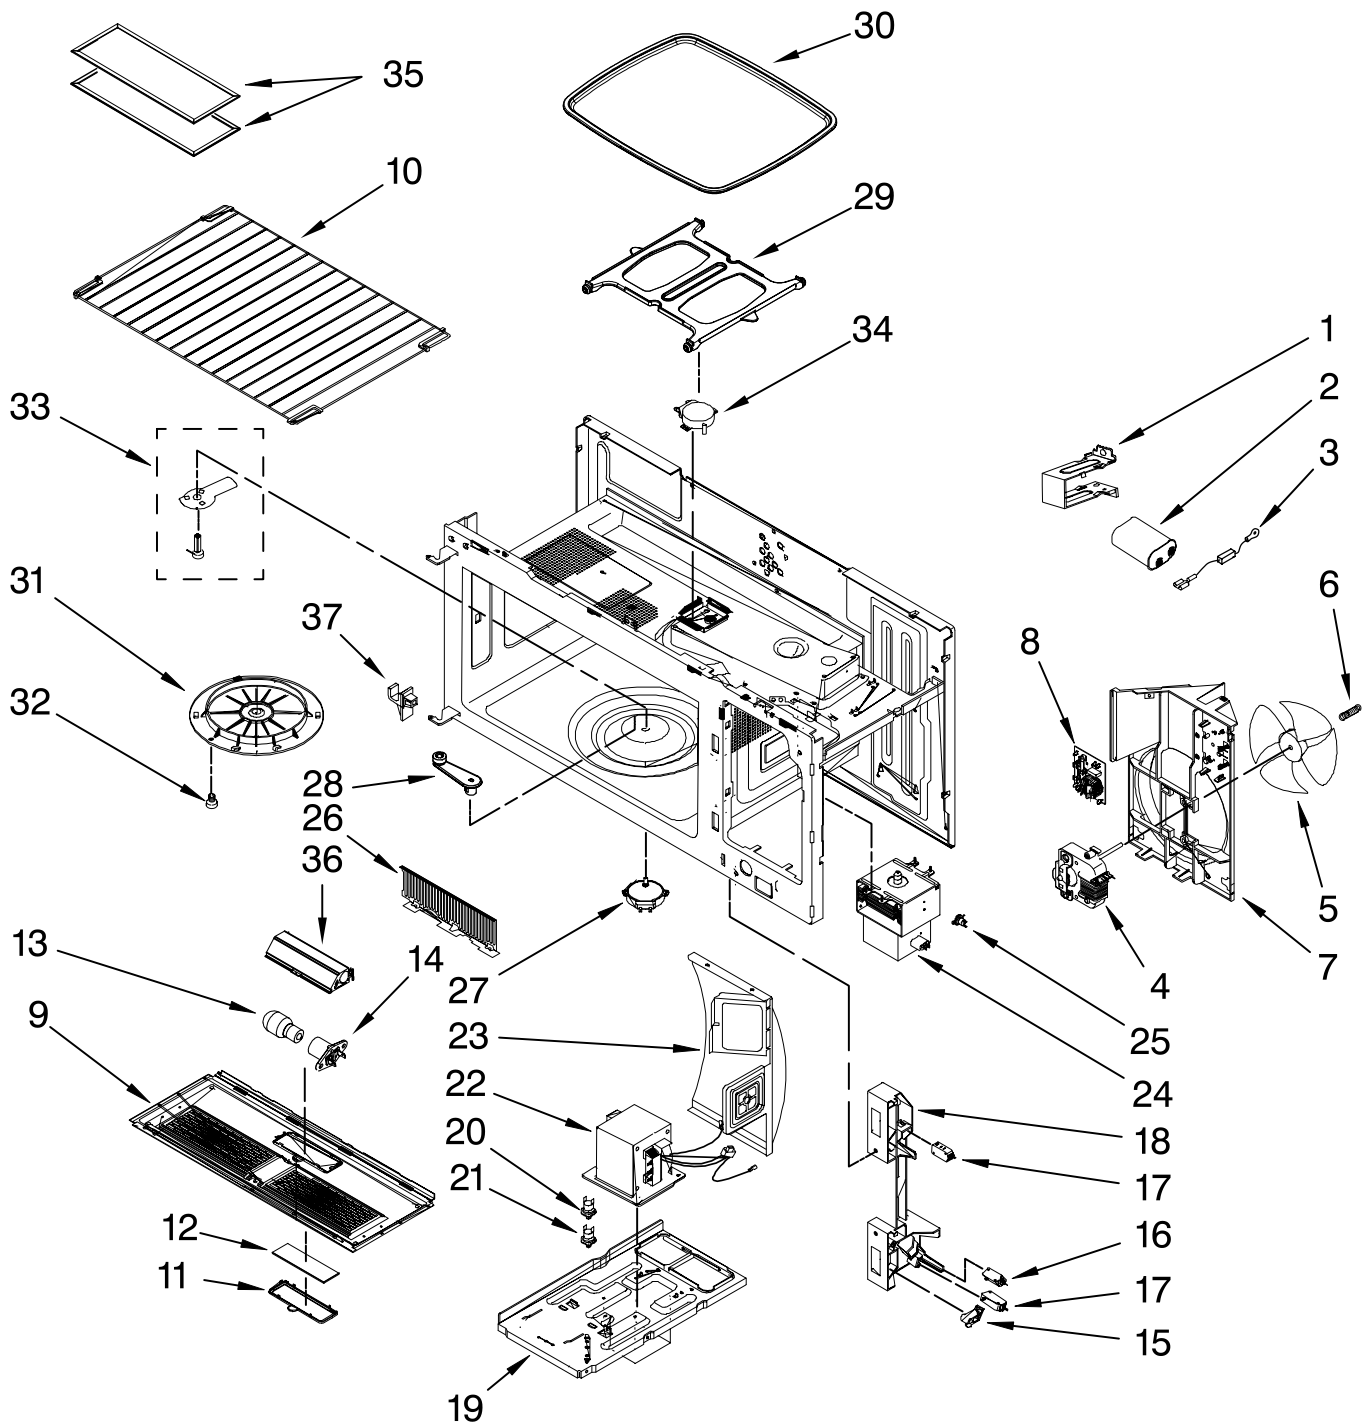

INTERIOR AND VENTILATION PARTS

For Models: MMV5201DW00, MMV5201DB00, MMV5201DS00

(White)

(Black)

(Stainless)

FOR ORDERING INFORMATION REFER TO PARTS PRICE LIST

INTERIOR AND VENTILATION PARTS

For Models: MMV5201DW00, MMV5201DB00, MMV5201DS00

(White)

(Black)

(Stainless)

Illus.	Part	
No.	No.	DESCRIPTION
1	DE61-00115A	Bracket, Capacitor
2	2501-001016	Capacitor
3	DE91-70063D	Diode, H.V.
4	W10250841	Motor, Fan
5	DE31-90051A	Blade, Fan
6	W10260124	Spring, Blade
7	W10197780	Guide, Suction
8	W10182040	Filter, Noise
9		Plate, Bottom
	W10192477	Black
	W10192097	White
10	W10182049	Rack, Cooking
11		Holder, Glass
	DE63-00137B	Black
	DE63-00137C	White
12	DE64-00911A	Glass, Lamp
13	4713-001013	Lamp
14	DE47-00006A	Holder, Lamp
15	DE66-90106B	Lever, Switch
16	3405-001033	Switch, Micro
17	3405-001034	Switch, Micro
18	DE66-00168A	Latch Board
19	W10187747	Plate, Base
20	DE47-20059A	SW-Thermo
21	DE47-20034A	Thermostat
22	W10250839	Transformer, H.V.
23	W10197689	Duct, Magnetron
24	W10126786	Magnetron
25	DE47-20007A	Thermostat
26	W10197680	Cover, Front
27	DE31-10172A	Motor, Turntable
28	W10258244	Coupler
29	DE61-00855A	Guide, Tray
30	DE63-00383A	Tray, Cooking
31	DE71-60121A	Cover, Stirrer
32	DE66-20095B	Button, Lock
33	W10197709	Stirrer, Assembly
34	DE31-10173A	Motor, Drive
35	DE63-00196A	Filter, Air
36	DE61-00407C	Bracket, Lamp
37	DE61-00375A	Holder, Rack

FOR ORDERING INFORMATION REFER TO PARTS PRICE LIST