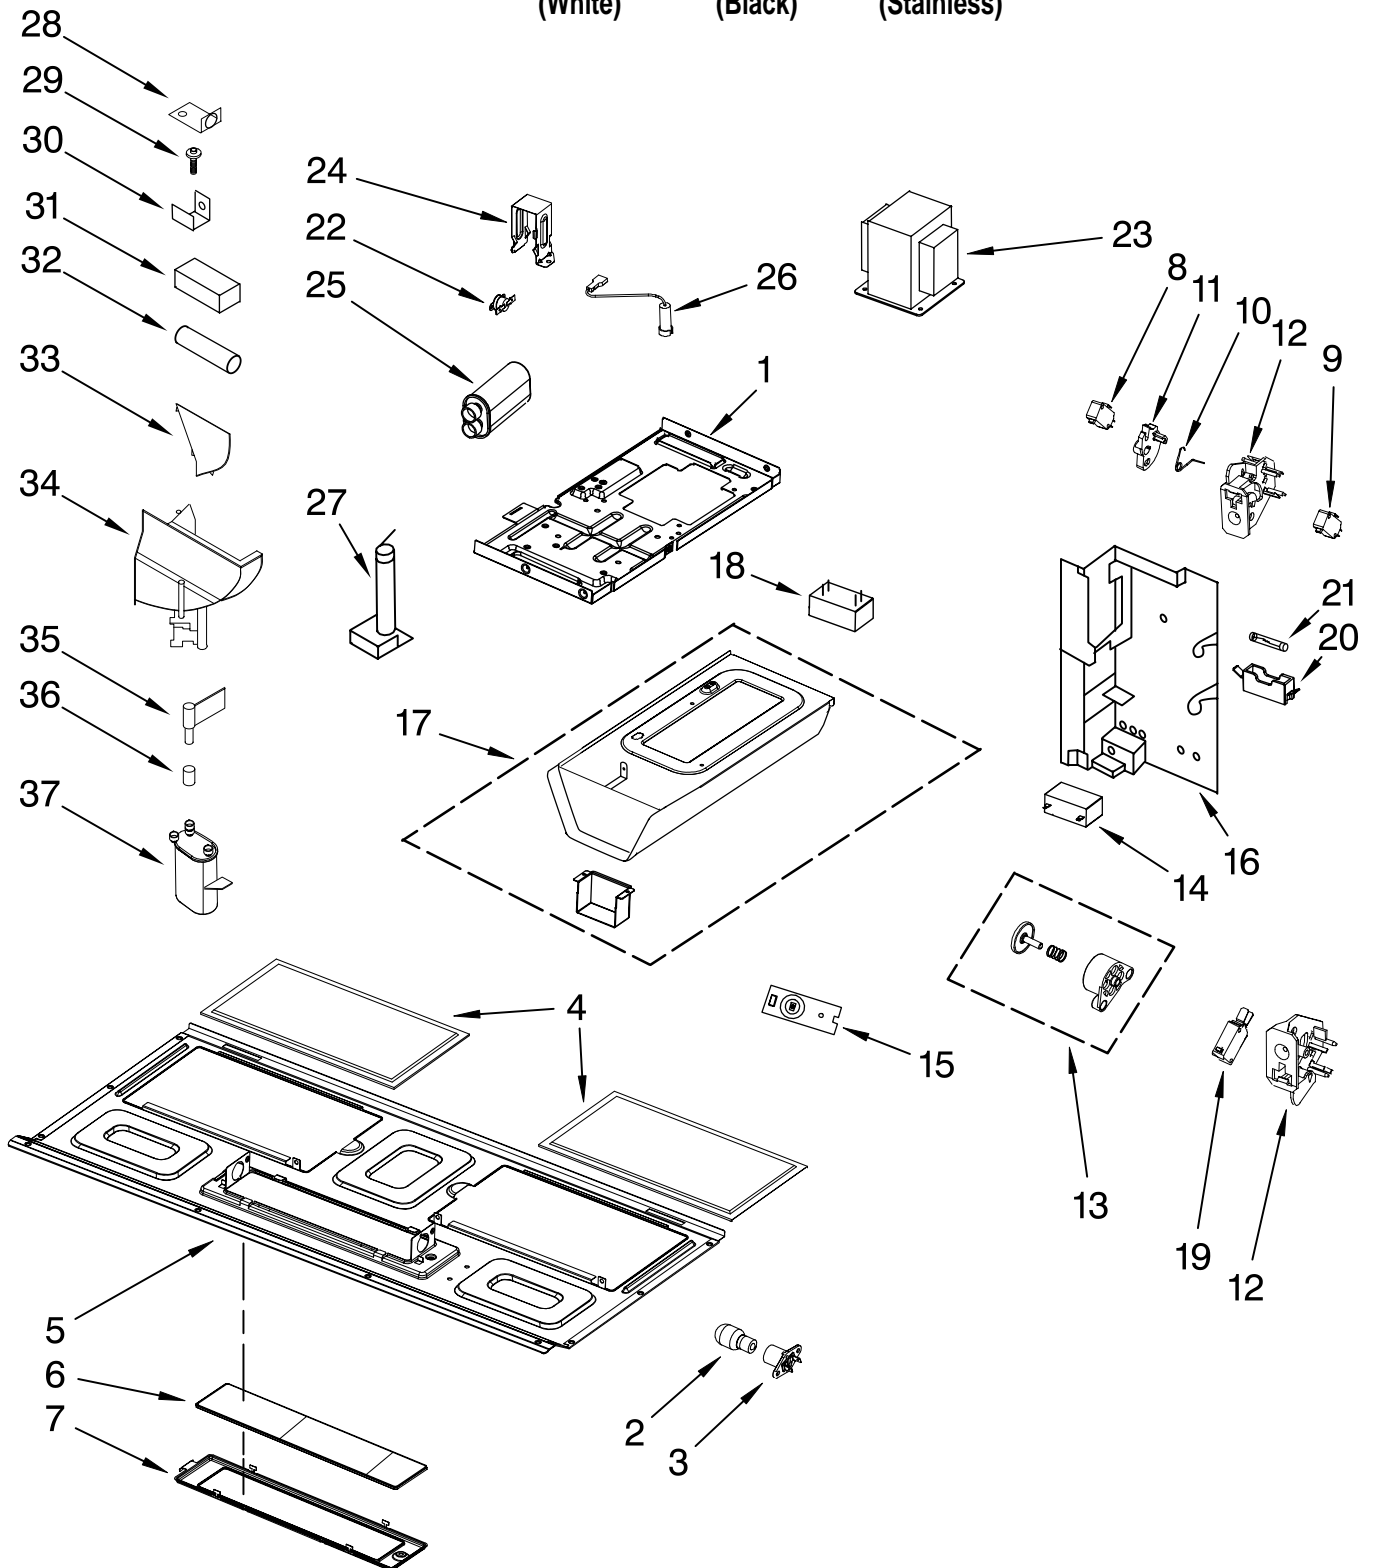

INTERIOR AND VENTILATION PARTS

For Models: MMV6180WW0, MMV6180WB0, MMV6180WS0
(White) (Black) (Stainless)

FOR ORDERING INFORMATION REFER TO PARTS PRICE LIST

INTERIOR AND VENTILATION PARTS

For Models: MMV6180WW0, MMV6180WB0, MMV6180WS0
(White) (Black) (Stainless)

Illus. No.	Part No.	DESCRIPTION
1	W10248270	Chassis
2	8206232	Lamp
3	W10210871	Holder, Lamp
4	W10208631	Filter, Grease
5	W10245196	Plate, Bottom
6	W10210875	Glass, Lamp
7	W10210873	Holder, Glass
8	W10211972	Switch, Micro V15T16-CZ200
9	W10211973	Switch, Micro V15T16-CC200
10	W10156812	Spring, Interlock
11	W10156811	Plate, Cam
12		Support, Interlock
	8206419	Top
	W10156813	Bottom
13	W10197758	Piston Assembly
14	W10245191	Capacitor, 125 V
15	W10163422	Thermistor (PCBA)
16	W10245193	Plate, Side
17	W10245189	Chassis Assembly
18	W10245190	Resistor, Cement
19	W10211974	Switch, Micro V15T16-CP200
20	W10250232	Holder, Fuse
21	W10138793	Fuse
22	W10248275	Thermostat (2)
23	W10248271	Transformer, H.V.
24	W10156817	Bracket, Capacitor
25	W10138798	Capacitor, H.V.
26	W10245187	Diode, H.V.
27	W10245188	HV Diode Support
28	W10259248	Cover, Thermostat
29	8206068	Thermostat
30	8206223	Clip, Thermostat
31	W10250232	Holder, Fuse
32	W10138793	Fuse
33	W10248274	Plate, Housing
34	W10248276	Housing, Valve
35	W10248277	Valve
36	W10259216	Screw
37	8206082	Thermocutout

FOR ORDERING INFORMATION REFER TO PARTS PRICE LIST