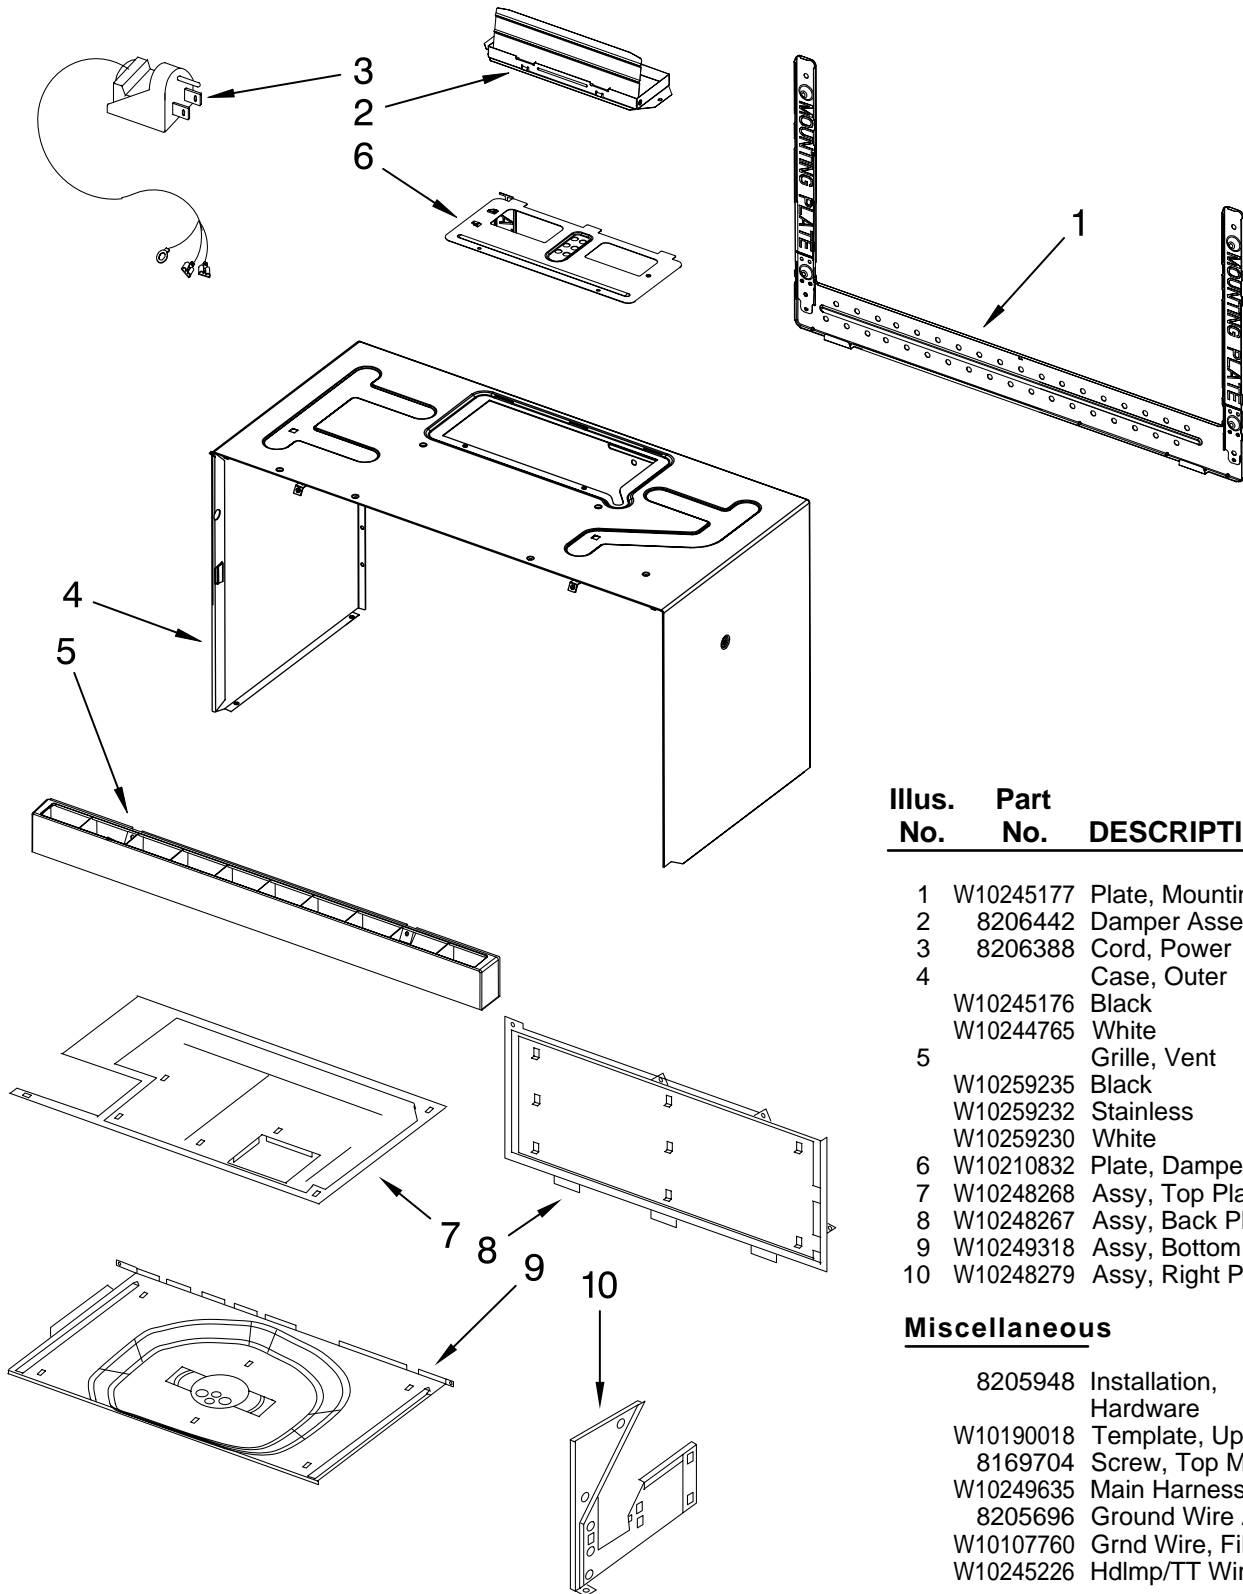

CABINET AND INSTALLATION PARTS

For Models: MMV6180WW0, MMV6180WB0, MMV6180WS0
(White) (Black) (Stainless)

Illus. No.	Part No.	DESCRIPTION

1	W10245177	Plate, Mounting
2	8206442	Damper Assembly
3	8206388	Cord, Power
4		Case, Outer
	W10245176	Black
	W10244765	White
5		Grille, Vent
	W10259235	Black
	W10259232	Stainless
	W10259230	White
6	W10210832	Plate, Damper
7	W10248268	Assy, Top Plate
8	W10248267	Assy, Back Plate
9	W10249318	Assy, Bottom Plate
10	W10248279	Assy, Right Plate

Miscellaneous

8205948	Installation, Hardware
W10190018	Template, Upper
8169704	Screw, Top Mountng
W10249635	Main Harness
8205696	Ground Wire Assy
W10107760	Grnd Wire, Filter
W10245226	Hdlmp/TT Wire Assy

FOR ORDERING INFORMATION REFER TO PARTS PRICE LIST