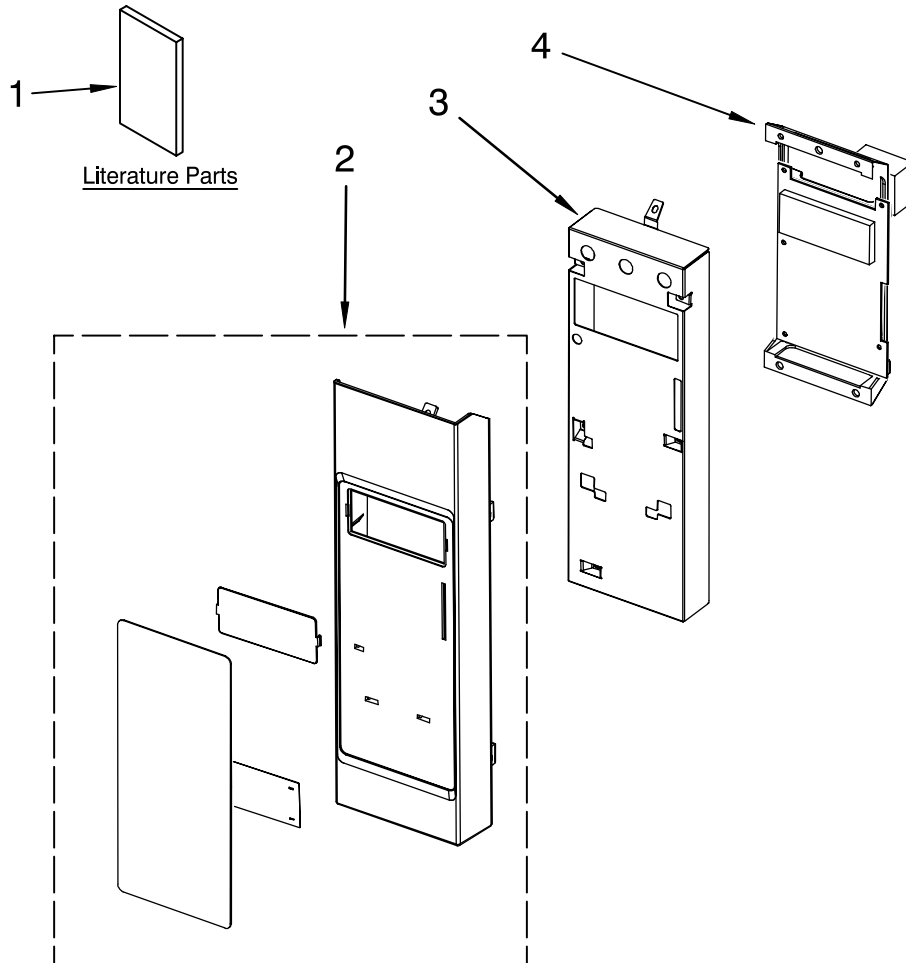

CONTROL PANEL PARTS
 For Models: MMV6180WW0, MMV6180WB0, MMV6180WS0
 (White) (Black) (Stainless)

Microwave Oven/Hood
 1.8 Cu. Ft.

Illus. No.	Part No.	DESCRIPTION
1		Literature
	W10208076	U & C Guide
	W10249229	Tech Sheet, Slim
	W10217359	Inst, Operating
	W10238252	Install, Instruct.
2		Panel Asy, Control
		Includes Lens and Membrane Switch
	W10259223	White
	W10259222	Black
	W10259226	Stainless
3	W10245199	Bracket, Control
4	W10259219	Microcomputer