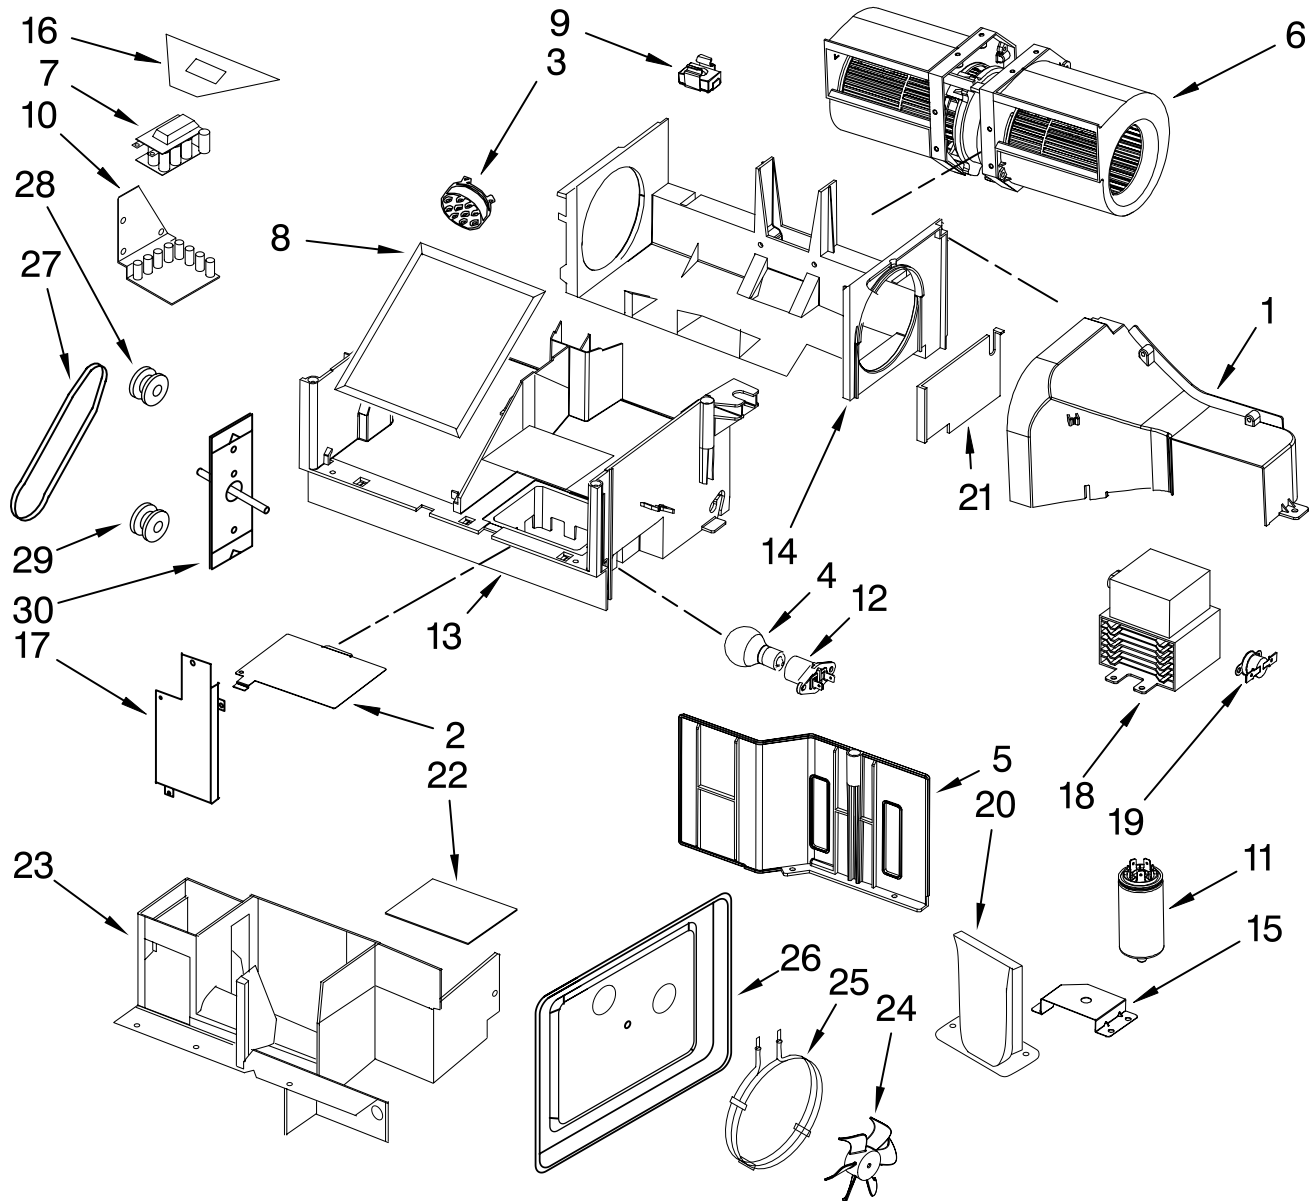

AIR FLOW PARTS

For Models: MMV6180WW0, MMV6180WB0, MMV6180WS0
(White) (Black) (Stainless)

Illus. No.	Part No.	DESCRIPTION
1	W10248269	Deflector, Air
2	8206382	Cover, Lamp
3	W10245178	Sensor, Humidity
4	4393681	Lamp
5	W10245192	Cover, Side Inlet
6	W10249323	Motor, Fan Assy
7	W10249326	Motor, FC
8	8206230	Filter, Charcoal
9	W10110862	Mounting, Nut (2)
10	W10259228	Bracket, Motor
11	8206624	Filter

Illus. No.	Part No.	DESCRIPTION
12	W10210878	Holder, Lamp
13	W10249325	Base Plate, Air Guide
14	W10249324	Holder
15	W10248273	Brkt-Mntg, Filter
16	W10139750	Socket, Motor Wire
17	W10249328	Cover, Inlet Air Cavity Guide
18	W10245183	Magnetron
19	8206342	Thermostat
20	W10164716	Plate, Water Proof

Illus. No.	Part No.	DESCRIPTION
21	W10245182	Cover, Right Duct
22	W10249511	Cavity Lamp Foil
23	W10249329	Sealing Plate
24	W10249510	Wheel, Fan
25	W10249509	Heater
26	W10249508	Assy, Chamber
27	W10249504	Belt
28	W10249505	Wheel, Pulley
29	W10249506	Wheel, Pulley
30	W10249507	Assy, Bearing

FOR ORDERING INFORMATION REFER TO PARTS PRICE LIST