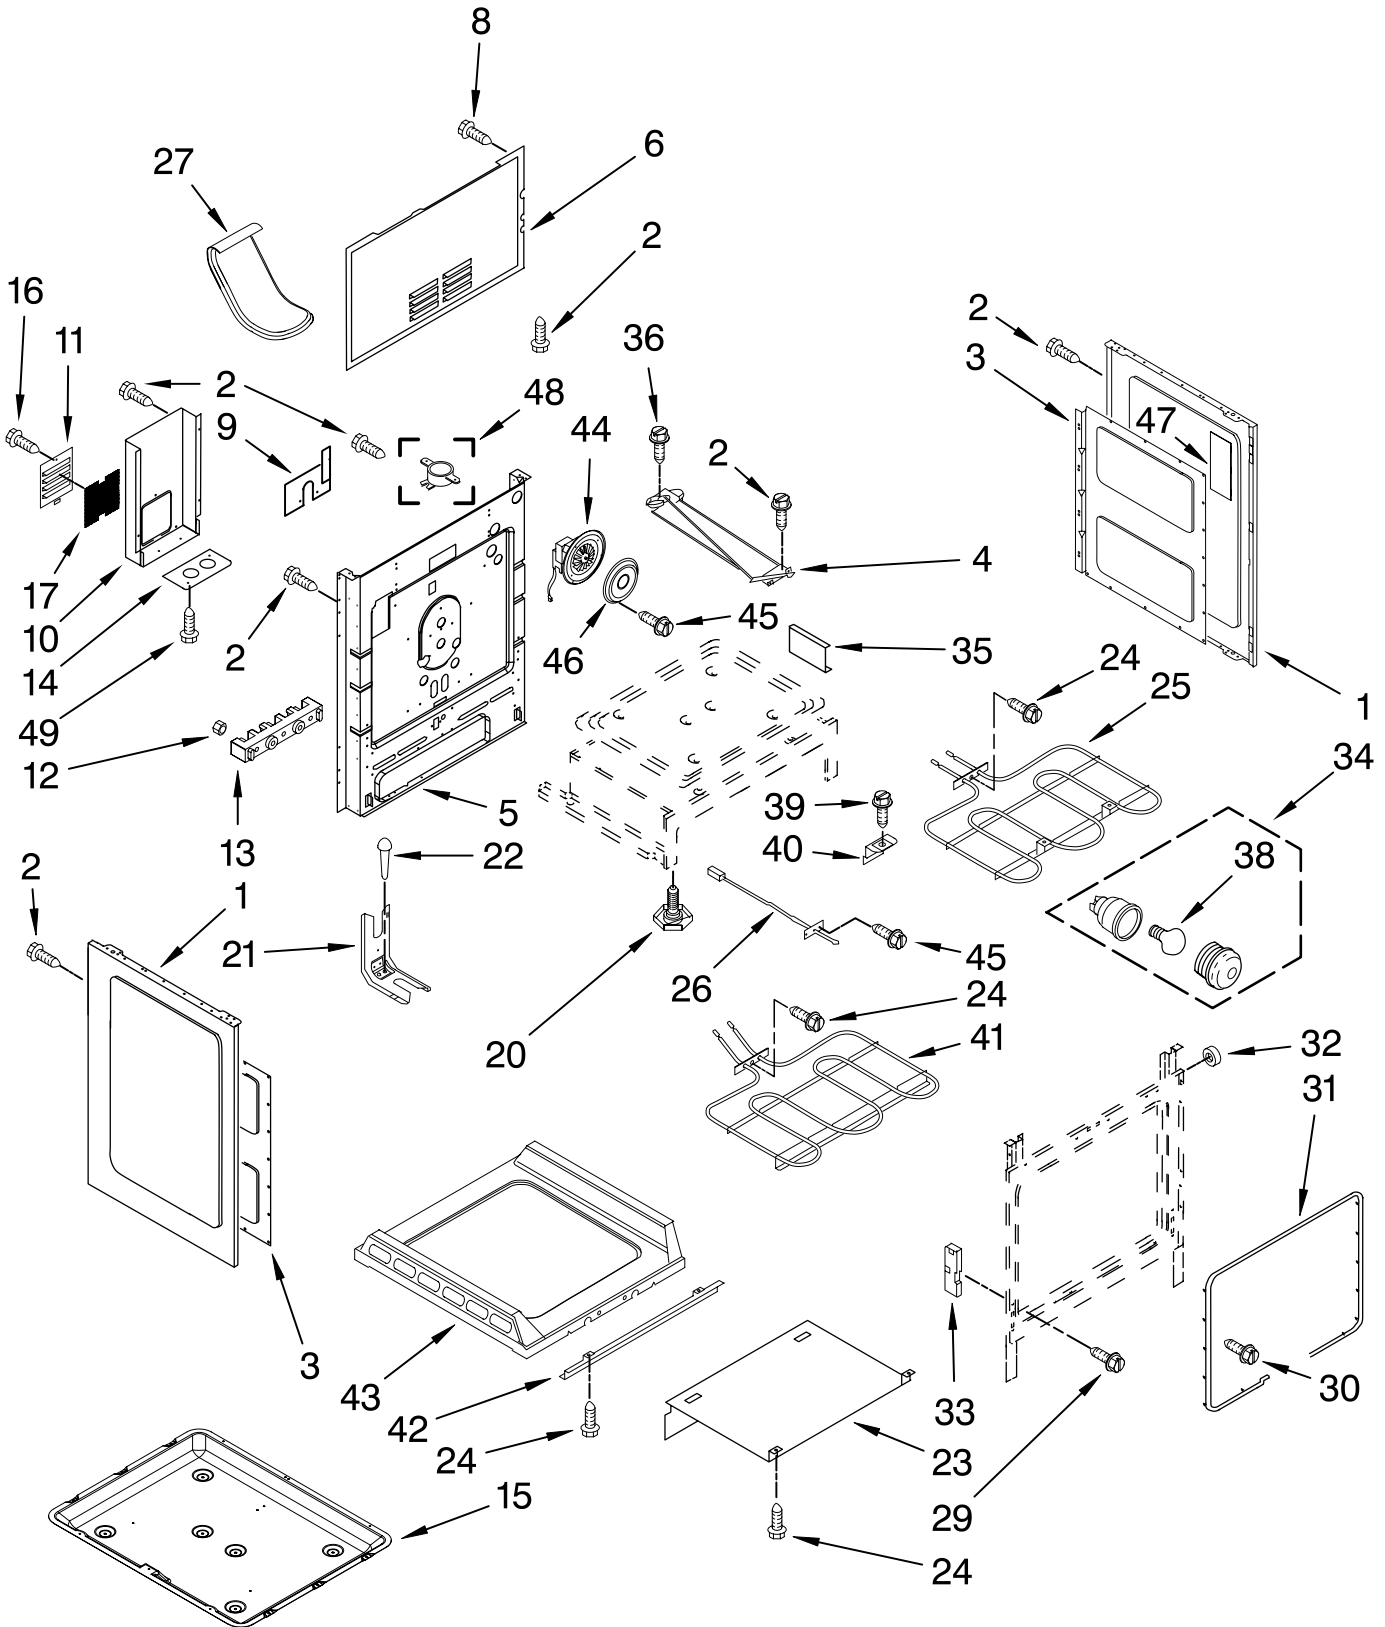

CHASSIS PARTS

For Models: MER8875WW1, MER8875WB1, MER8875WS1
(White) (Black) (Stainless)

FOR ORDERING INFORMATION REFER TO PARTS PRICE LIST

CHASSIS PARTS

For Models: MER8875WW1, MER8875WB1, MER8875WS1
(White) (Black) (Stainless)

Illus. No.	Part No.	DESCRIPTION	Illus. No.	Part No.	DESCRIPTION	Illus. No.	Part No.	DESCRIPTION
1		Panel, Side	20	7101P507-60	Leg, Leveling	41	7406P451-60	Element, Bake
	2618F172-58	White	21	3801F656-51	Bracket, Anti-Tip	42	3807P680-45	Support, Oven
	2618F172-69	Black	22	7101P485-60	Screw, Anti-Tip	43	w10211367	Bottom, Oven
2	3196560	Screw	23	3604F371-51	Shield, Heat	44	7427P105-60	Fan Assy, Convect
3	3601F380-51	Retainer, Side	24	3196173	Screw, 8AB 1/2 (4)	45	3196154	Screw
4	8002P104-60	Latch Assembly	25	7406P493-60	Element, Broil	46	3605F305-19	Plate, Convection
5	W10243046	Main Back	26	W10181986	Sensor, Oven	47	3804F300-51	Insulation
6	W10205618	Cover, Main Wire	27	8026P081-60	Vent, Oven	48	7403P857-60	Switch, Thermal
8	3196178	Screw	29	7101P282-60	Screw (4)	49	7101P336-60	Screw (2)
9	7003P145-60	Insulator, Cord	30	7101P618-60	Screw, Shoulder(6)	INSULATION		
10	W10243045	Cover, Wire (LWR)	31	W10162385	Gasket	7002P362-60		Insulation, Wrap
11	4005P704-51	Panel, Access	32	8010P148-60	Spacer, Side Pnl.	W10243056		Insulation, Back
12	7103P082-60	Nut, Term.Block	33	7106P125-60	Receiver, Hinge	7002P361-60		Insulation, Bottom
13	7401P039-60	Block, Terminal	34	3196701	Light Assembly	W10182346		Insulation, Side
14	3605P146-51	Plate, Conduit	35	3801P798-51	Bracket, Oven	3804F316-51		Retainer, Insulation
15	3401F084-45	Pan, Bake	36	7101P375-60	Screw (Black) (2)	4820F014-59		Strap, Insulation
16	3196160	Screw	38	311255	Bulb, Oven			
17	W10260573	Screen, Access	39	7101P618-60	Screw, Shoulder			
			40	3801P822-45	Support, Ov BTM			

FOR ORDERING INFORMATION REFER TO PARTS PRICE LIST