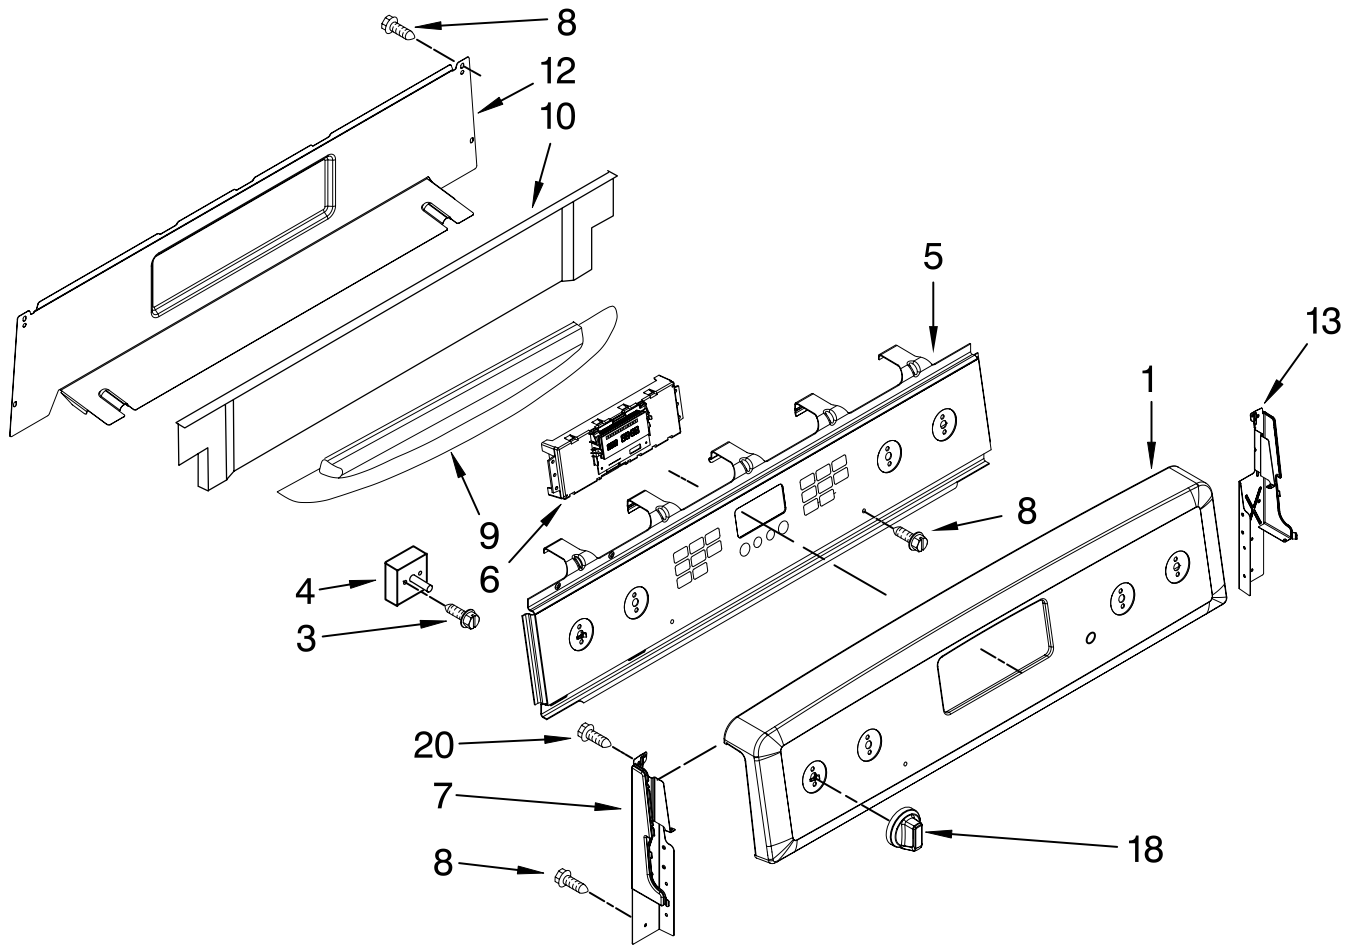

COOKTOP PARTS

For Models: MER8875WW1, MER8875WB1, MER8875WS1
(White) (Black) (Stainless)

30" FREE STANDING
ELECTRIC RANGE
CONVECTION

Illus. No.	Part No.	DESCRIPTION
1		Literature Parts
	W10239459	Use & Care Guide
	W10239465	Wiring Diagram
	W10258095	Installation Instructions
	9762761	Brochure, Safe Tip

FOR ORDERING INFORMATION REFER TO PARTS PRICE LIST

CONTROL PANEL PARTS

For Models: MER8875WW1, MER8875WB1, MER8875WS1
(White) (Black) (Stainless)

Illus. No.	Part No.	DESCRIPTION
1	W10097280	Panel, Backguard Black
	W10097270	White
	W10097310	Stainless Steel
3	3400882	Screw, Switch (10)
4		Switch, Infinte
	W10169580	Triple (RF)
	3148951	(RR)
	W10149355	Dual (LF)
	3148953	(LR)