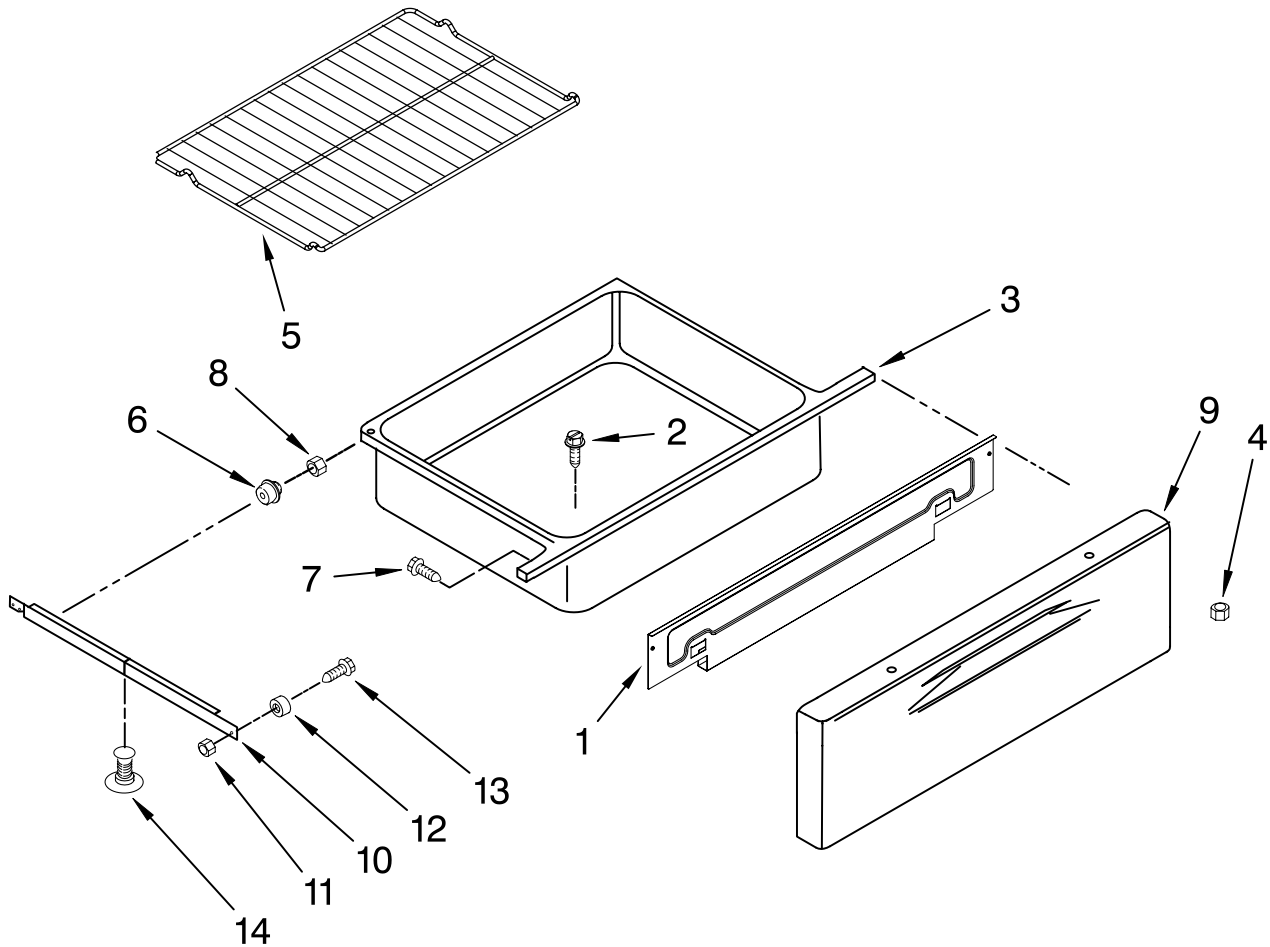

DRAWER AND RACK PARTS

For Models: MER8875WW1, MER8875WB1, MER8875WS1
(White) (Black) (Stainless)

Illus. No.	Part No.	DESCRIPTION
1	3605P337-51	Plate, Panel MTG.
2	3196165	Screw (2)
3	3405F037-80	Drawer, Storage
4	7103P082-60	Nut, Lock
5	W10268578	Rack, Oven
6	7118P032-60	Shaft, Roller
7	3196165	Screw
8	7103P082-60	Nut
9		Panel, Drawer
	W10181695	White
	W10181696	Black
	W10181698	Stainless Steel
10	3406P034-51	Runner, Drawer
11	7103P190-60	Nut, Lock
12	W10272883	Roller, Drawer
13	7118P032-60	Shaft, Roller
14	8038P037-60	Stop, Drawer

FOR ORDERING INFORMATION REFER TO PARTS PRICE LIST