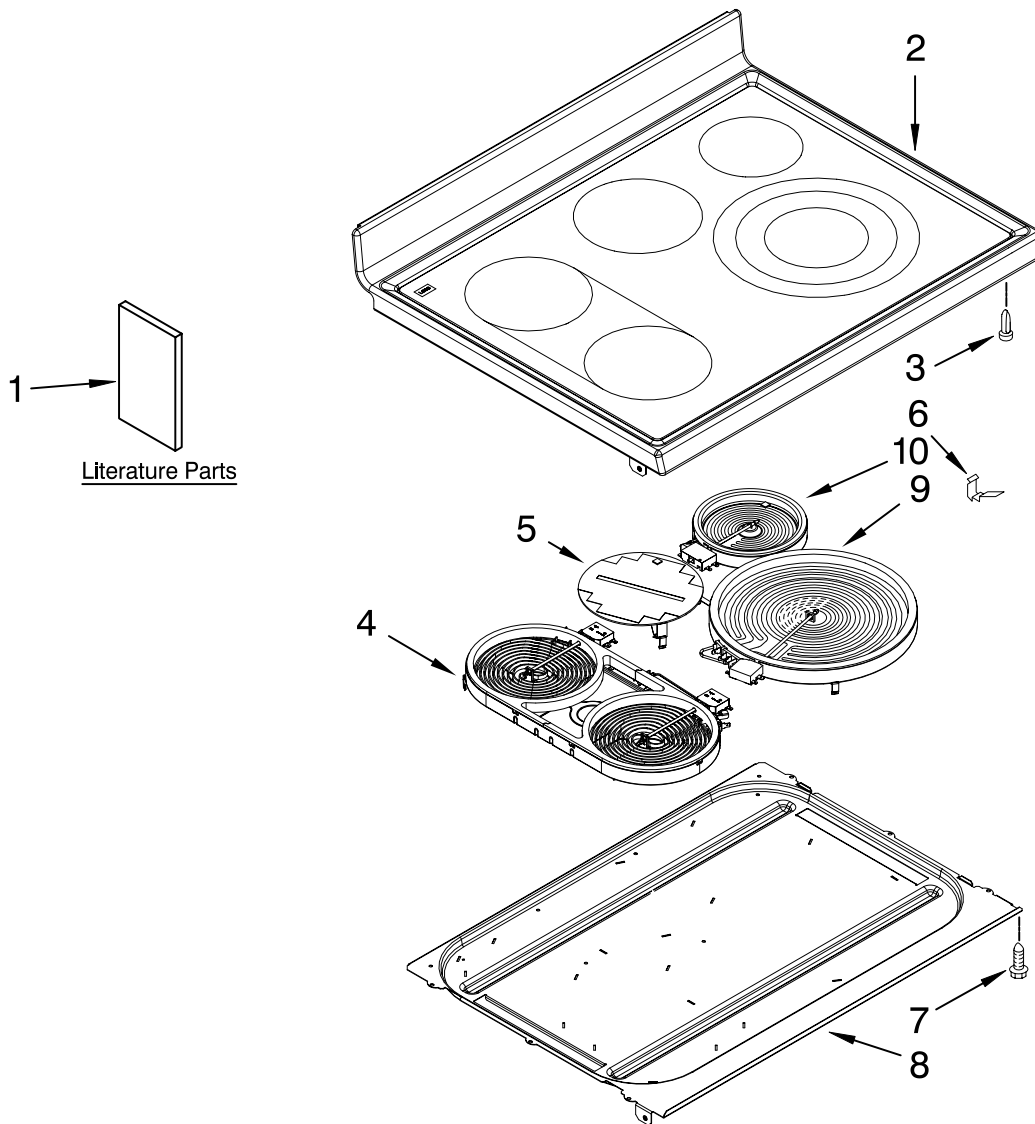

COOKTOP PARTS

For Models: MER8875WW1, MER8875WB1, MER8875WS1
(White) (Black) (Stainless)

30" FREE STANDING
ELECTRIC RANGE
CONVECTION

Illus. No.	Part No.	DESCRIPTION
1		Literature Parts
	W10239459	Use & Care Guide
	W10239465	Wiring Diagram
	W10258095	Installation Instructions
	9762761	Brochure, Safe Tip

Illus. No.	Part No.	DESCRIPTION
2		Cooktop
	W10106413	White
	W10106414	Black
3	8010P149-60	Spacer Snap-In (4)
4	8285848	Element, Bridge
5	9762851	Element, Warm

Illus. No.	Part No.	DESCRIPTION
6	7803P087-60	Spring, Element
7	3196165	Screw
8	W10170717	Bottom, Burner Box
9	W10162041	Triple (RF)
10	8273994	Element (RR)

FOR ORDERING INFORMATION REFER TO PARTS PRICE LIST

CONTROL PANEL PARTS

For Models: MER8875WW1, MER8875WB1, MER8875WS1
(White) (Black) (Stainless)

Illus. No.	Part No.	DESCRIPTION
1	W10097280	Panel, Backguard Black
	W10097270	White
	W10097310	Stainless Steel
3	3400882	Screw, Switch (10)
4		Switch, Infinte
	W10169580	Triple (RF)
	3148951	(RR)
	W10149355	Dual (LF)
	3148953	(LR)