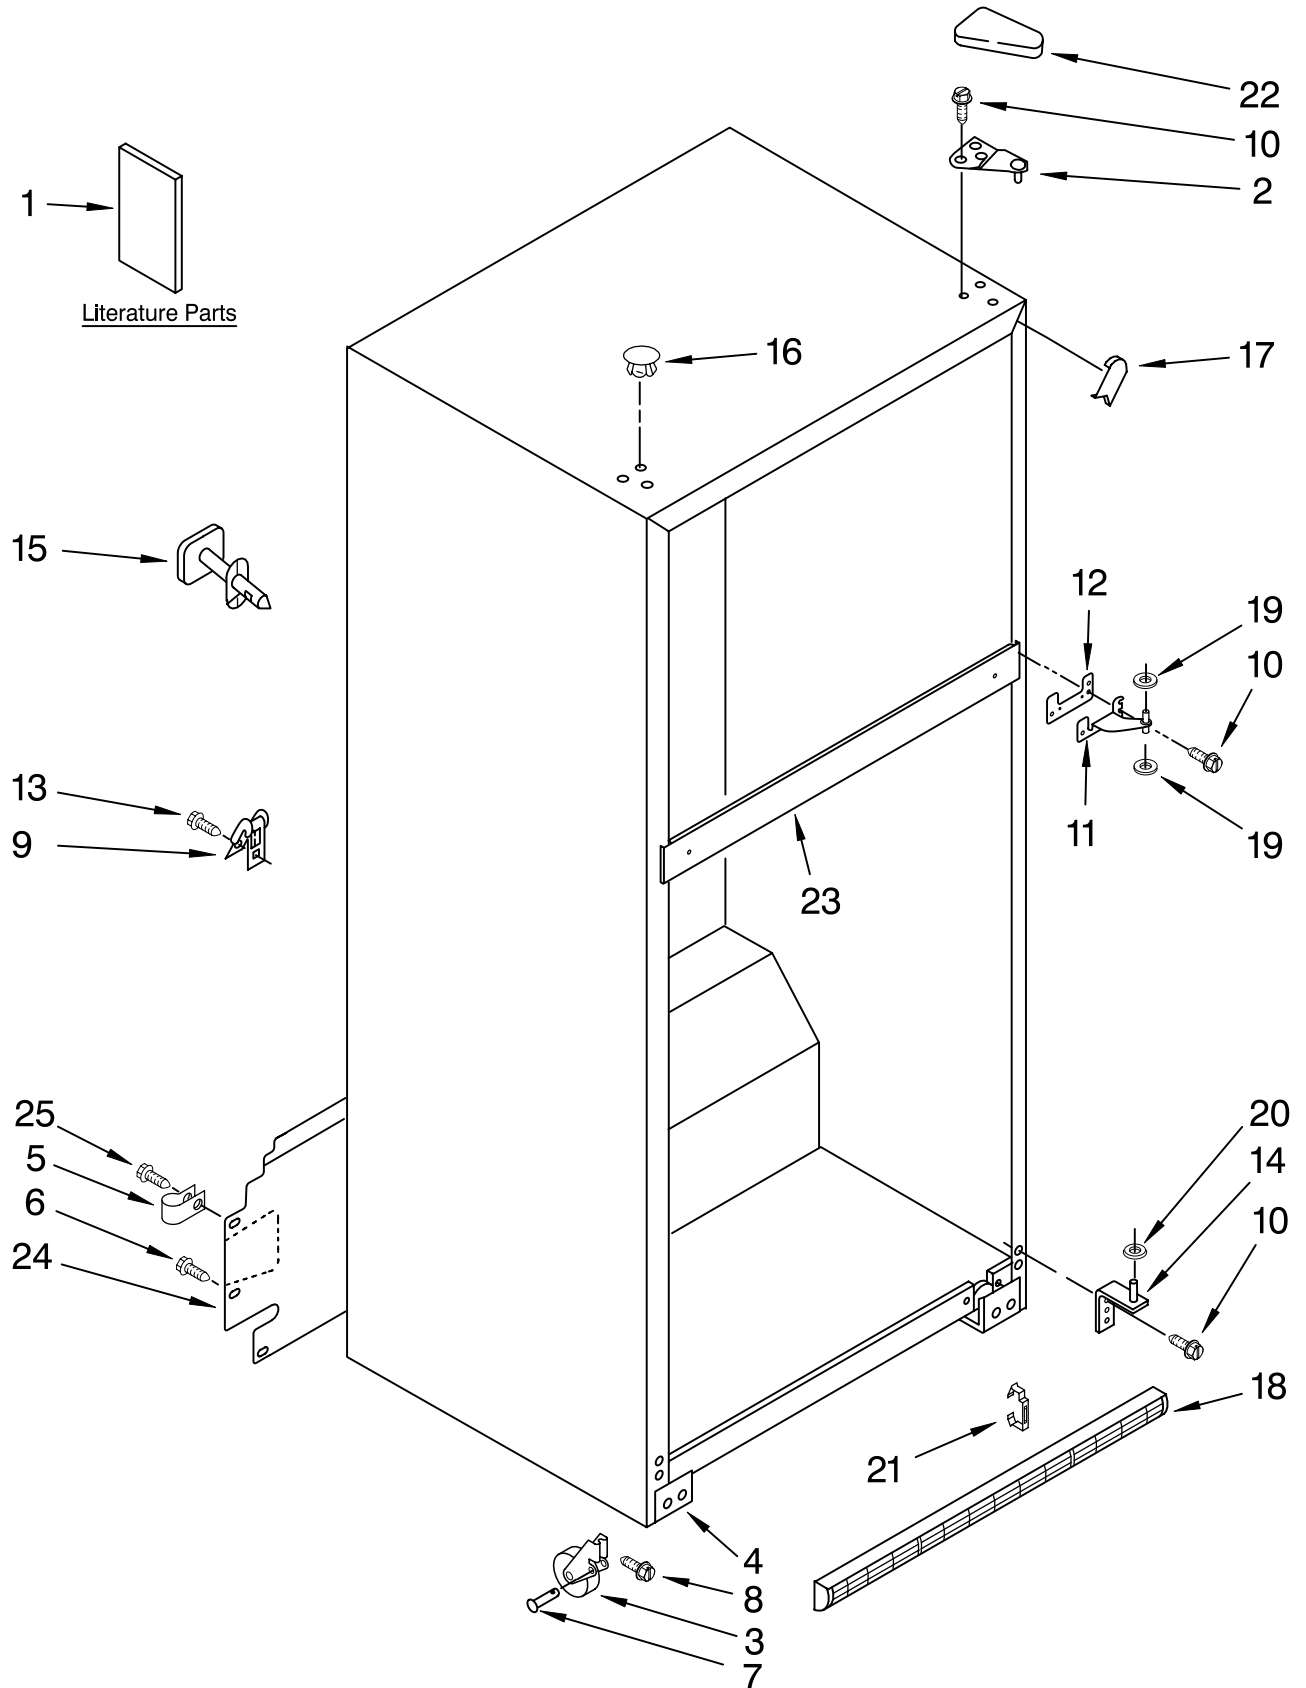

For Models: M1TXEMMW00, M1TXEMMB00, M1TXEMMWQ00, M1TXEMMWS00
(White) (Black) (Stainless Steel) (Biscuit)

FOR ORDERING INFORMATION REFER TO PARTS PRICE LIST