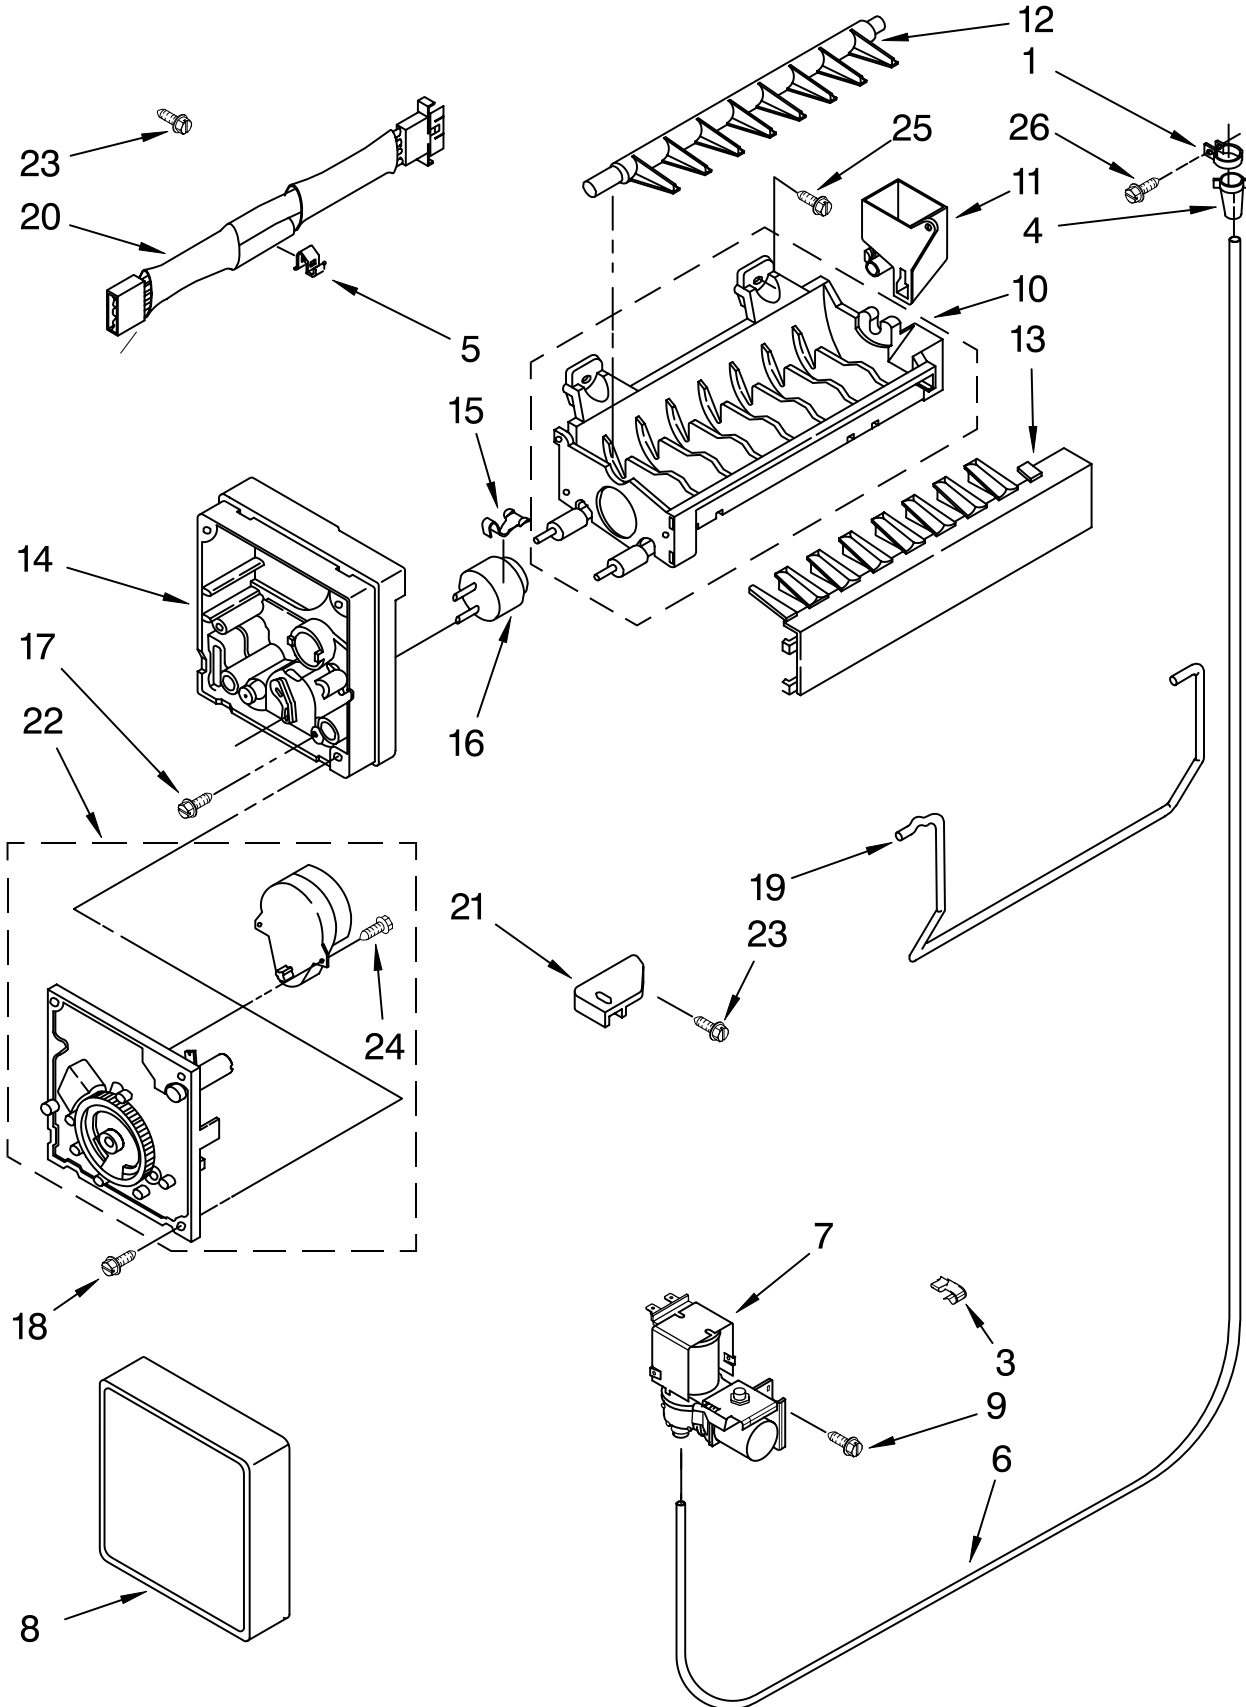

ICEMAKER PARTS

For Models: M1TXEMMW00, M1TXEMMB00, M1TXEMMWQ00, M1TXEMMWS00
(White) (Black) (Stainless Steel) (Biscuit)

FOR ORDERING INFORMATION REFER TO PARTS PRICE LIST

ICEMAKER PARTS

For Models: M1TXEMMWW00, M1TXEMMWB00, M1TXEMMWQ00, M1TXEMMWS00
(White) (Black) (Stainless Steel) (Biscuit)

<u>Illus. No.</u>	<u>Part No.</u>	<u>DESCRIPTION</u>
1	488878	Clamp, Tube
3	2210495	Clip, Water Valve
4	2181939	Insert, Tube
5	628379	Clip, Fuse
6	2181943	Tube Water
7	2315576	Valve Solenoid
8	79191001	Cover
9	8281265	Screw
10	W10122527	Mold & Heater Assembly (Also Order 542638 Silicone Grease)
11	628515	Cup, Water Fill
12	627843	Ejector
13	W10122563	Ice Striper
14	2194712	Support
15	2315522	Retainer
16	628397	Thermostat (Also Order 542369 Cement Alumilastic)
17	8533917	Screw
18	489276	Screw
19	627792	Shut Off Arm
20	2187464	Harness, Wiring
21	628320	Bracket
22	W10223929	Module Assembly (Includes Item 24)
23	489478	Screw
24	489136	Screw, 3-24 x 23/64
25	488208	Screw
26	488886	Screw, 8-18 x 1/2
100	W10190952	Icemaker, Complete Assembly

FOR ORDERING INFORMATION REFER TO PARTS PRICE LIST