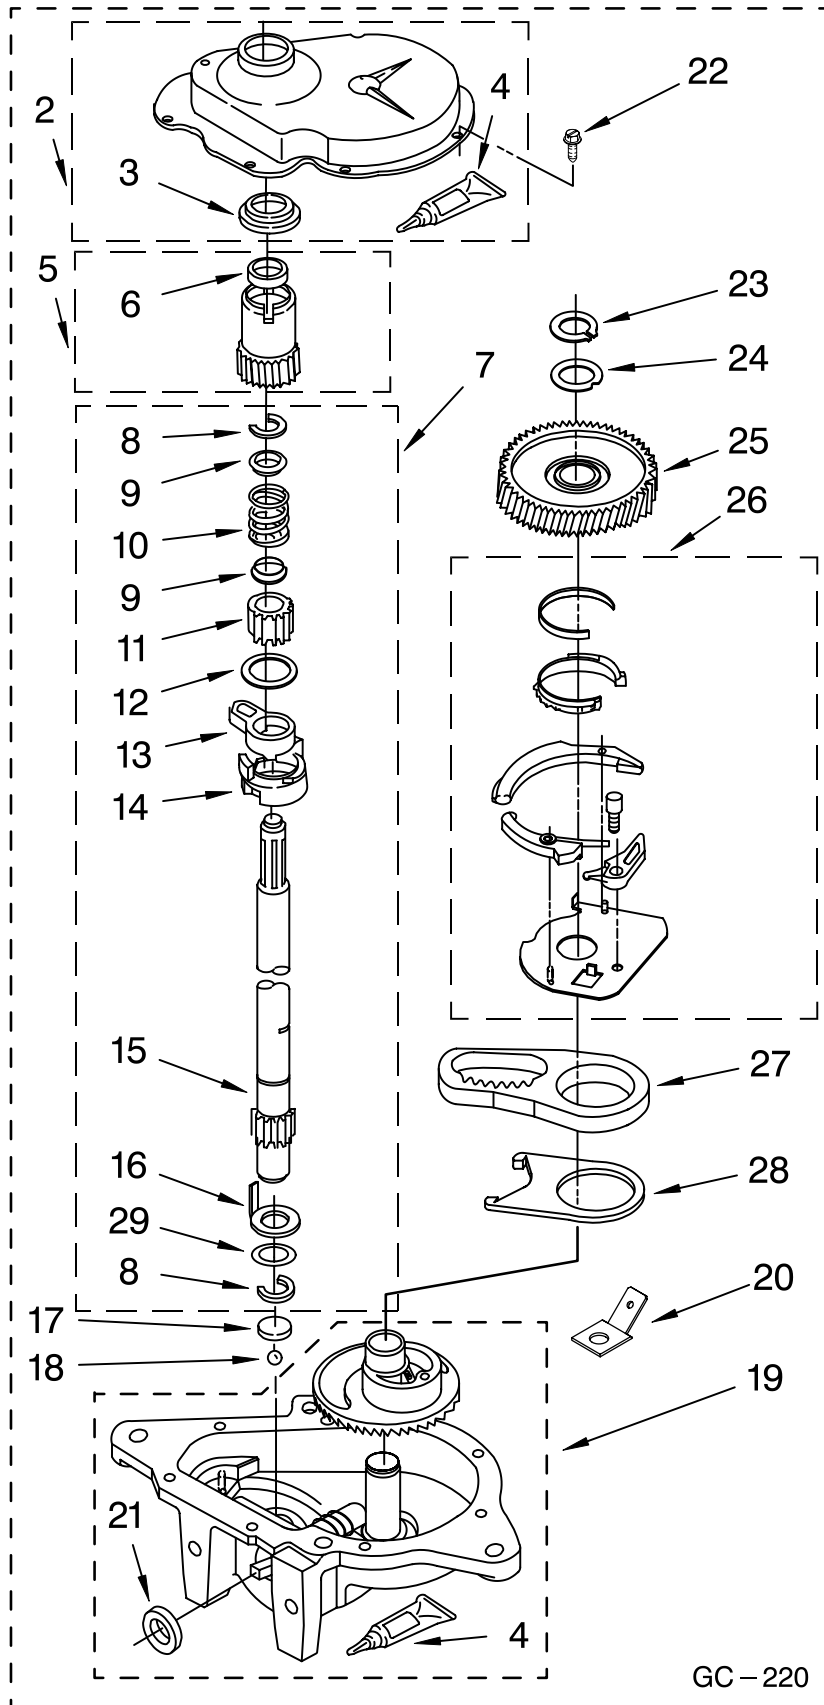

GEARCASE PARTS

For Models: MET3800TWO
(Designer White)

Illus. No.	Part No.	DESCRIPTION
1	8532118	Gearcase (Complete)
2	285202	Cover, Gearcase
3	3349985	Seal, Gearcase Cover
4	285195	Sealer, Gasket (.20 Fl. Oz.) (6 ml)
5	63320	Pinion, Spin (Includes Illus. 25)
6	356427	Seal, Spin Pinion
7	389387	Shaft, Agitator (Complete)
8	90369	Ring, Retaining (2)
9	62677	Retainer, Spring (2)
10	62676	Spring, Agitate
11	63273	Gear, Agitate (Includes 15 & 29)
12	62619	Washer, Agitate Gear
13	62580	Cam Follower (Includes 14)
14	62581	Cam, Agitate (Includes 13)
15	285509	Shaft, Agitator (Includes 11 & 29)
16	62618	Washer, Cam Thrust
17	16018	Bearing, Thrust (Includes 18)
18	85529	Ball, Bearing (Includes 17)
19	389230	Bottom and Pinion, Gearcase
20	3949116	Block Tab, Terminal
21	285352	Seal, Thrust Plug
22	3351614	Screw, Gearcase Cover Mounting (8) (10-24 x 3/8)
23	3362552	Ring, Retaining
24	285735	Washer Kit, Thrust
25	62570	Gear, Spin
26	388253	Neutral Assembly
27	3349296	Rack, Connecting
28	62621	Actuator, Shift
29	388815	Washer, Intermediate

IMPORTANT: All Part Numbers Listed Are Whirlpool Numbers. Source Parts Through Whirlpool.