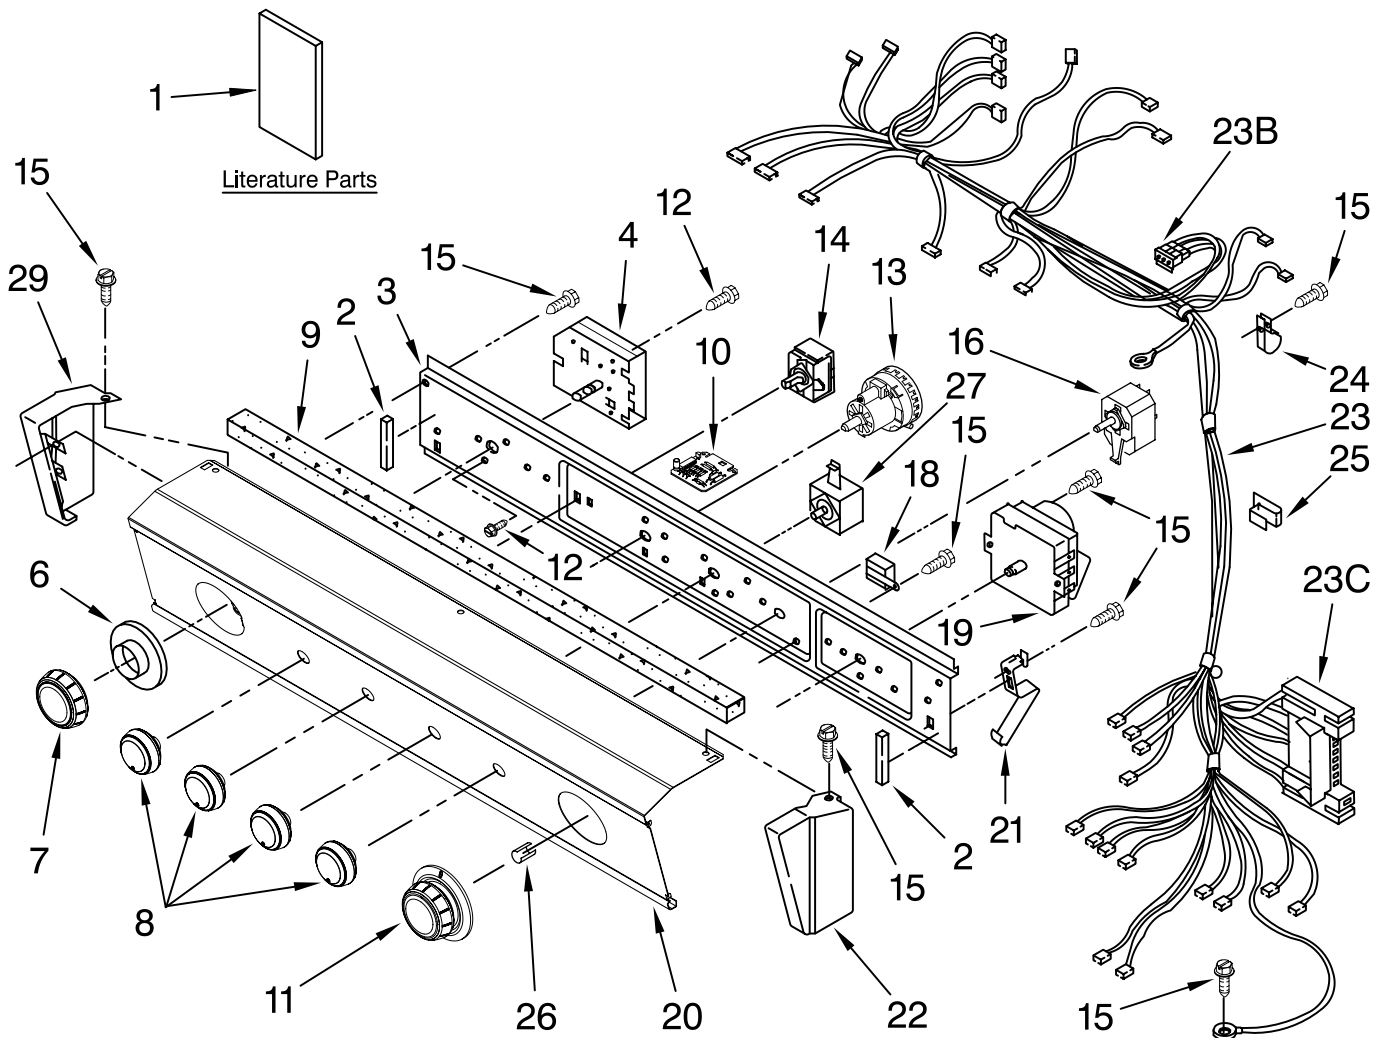

WASHER/DRYER CONTROL PANEL PARTS

For Models: MET3800TWO
(Designer White)

WASHER/DRYER
LAUNDRY SYSTEM

Illus. No.	Part No.	DESCRIPTION
1		Literature Parts
	W10118289	Installation Instructions
	W10117754	Use & Care Guide
	W10117755	Sheet, Cycle Feature
	W10114285	Wire Diagram
	W10118320	Energy Guide
2	3390688	Spacer Foam Pad (2)
3	8528583	Bracket, Control (Includes Illus. 2)
4	W10124193	Timer, Washer
6	W10112571	Dial, (Washer)
7	W10110033	Knob, Timer (Washer)

Illus. No.	Part No.	DESCRIPTION
8	W10112572	Knob, Control (4)
9	8521965	Gasket, Console
10	8558178	Control, C-Version
11	W10112573	Knob, Timer (Dryer)
12	3400808	Screw, 10-32 x 5/16
13	W10112533	Switch, Pressure
14	W10114118	Switch, Temperature
15	90767	Screw, 8-18 x 3/8
16	W10117655	Switch, Push-To-Start
18	694419	Buzzer, Mini

Illus. No.	Part No.	DESCRIPTION
19	W10113816	Timer, Dryer
20	W10124093	Panel, Control
21	3389453	Bracket, Hinge (2)
22	3389456	End Cap (RH)
23	W10128115	Harness - Dryer
23B	2154470	Receptacle, Knob
23C	3395683	Connector (Motor-Dryer)
24	3390604	Clamp, Harness
25	3390422	Clip, Harness (2)
26	8536939	Spring, Clip
27	3405156	Switch, Rotary
29	3389464	End Cap (LH)