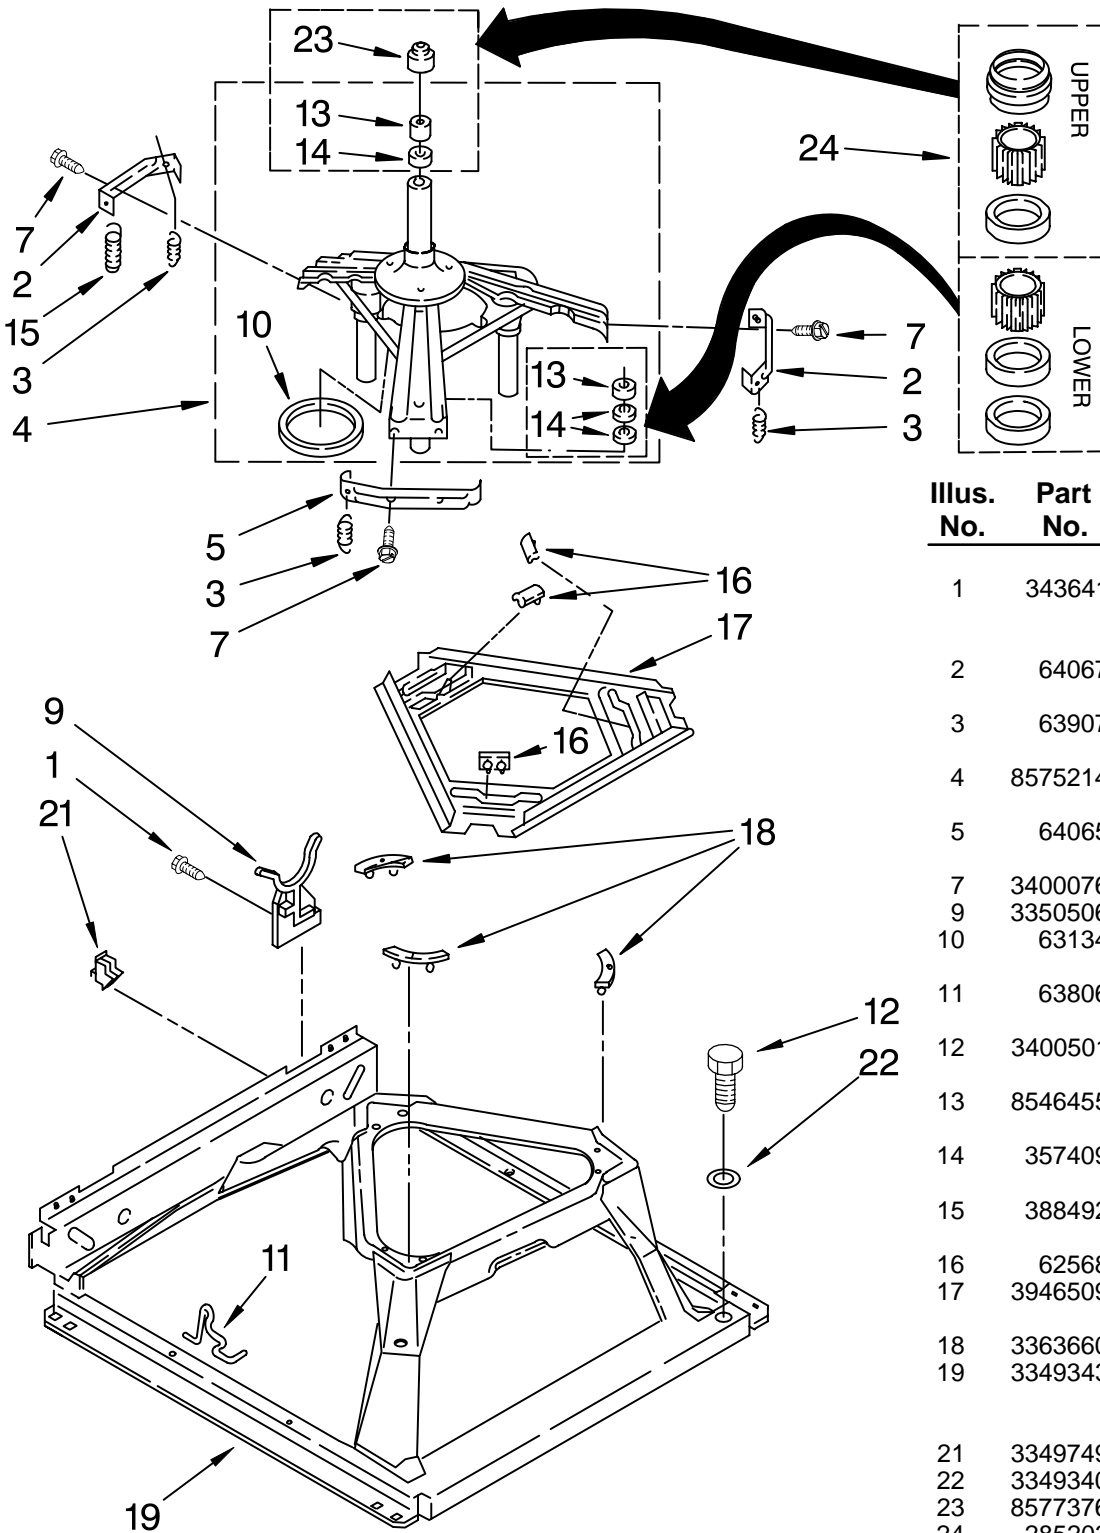

MACHINE BASE PARTS

For Models: MET3800TW0
(Designer White)

Illus. No.	Part No.	DESCRIPTION
1	343641	Screw, Bracket Mounting (10-16 x 1/2)
2	64067	Bracket, Spring Outer (2)
3	63907	Spring, Suspension (3)
4	8575214	Support & Brake, Tub
5	64065	Bracket, Spring Outer (L.F.)
7	3400076	Screw, 10-32 x 5/8
9	3350506	Retainer, Hose
10	63134	Ring, Sound Deadening
11	63806	Retainer, Suspension Spring
12	3400501	Screw, 5/16-18 x 1 3/32
13	8546455	Bearing, Centerpost (2)
14	357409	Seal, Centerpost (3)
15	388492	Spring, Counterweight
16	62568	Pad, Plate
17	3946509	Plate, Suspension (Includes Illus. 16)
18	3363660	Pad, Base
19	3349343	Base Assembly (Includes Illus. 11 & 18)
21	3349749	Restrainer, Base
22	3349340	Washer (2)
23	8577376	Seal, Centerpost
24	285203	Centerpost Bearing Kit (Includes Illus. 13, 14 & 23)

IMPORTANT: All Part Numbers Listed Are Whirlpool Numbers. Source Parts Through Whirlpool.