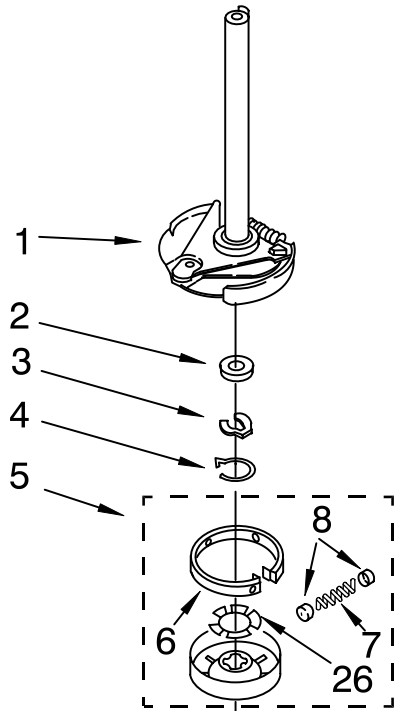

WASHER CABINET PARTS

For Models: MET3800TWO
(Designer White)

Illus. No.	Part No.	DESCRIPTION	Illus. No.	Part No.	DESCRIPTION	Illus. No.	Part No.	DESCRIPTION
1	3349770	Clip, Spring Top (2)	12	660975	Plug, Top To Cabinet (2)	29	358594	Foot, Rear (2)
2	3349768	Bracket, Vacuum	13	8557915	Connector, Hose	30	3350144	Bracket, Lid Switch
3	62863	Screw, Mixing Valve Mounting	14	356138	Clamp, Hose	32	352292	Nut, Push-In (2)
4	3350013	Foam	15	3349673	Bracket, Valve	33	3400300	Screw, 5/16-18 x 1/2
5	3979349	Valve, Water Mixing	16	387606	Thermister, Inlet	34	389102	Foot, Front (2)
6	370451	Clamp, Hose	17	371503	Clamp, Hose	35	3400917	Nut, Jam (2)
7	8521954	Hose, Water Inlet (Vacuum Break To Mixing Valve)	18	3350145	Shield, Lid Switch	36	3349493	Panel, Rear (Washer)
8	3349455	Panel, Side (2) (Same Panel Used On Left And Right Side)	19	3402724	Base, Cabinet	37	343641	Screw, 10-16 x 1/2
9	3350745	Brace, Front Panel	20	3388857	Bracket, Base	38	3349697	Rail, Back Top
10	3353841	Hose, Drain	21	371507	Clamp, Hose	39	3350135	Spring, Lever Bracket
11	9740848	Screw, 8-18 x 1/2	22	3394083	Clip, Front Panel (2)	40	3390608	Shield, Corner Right Rear
			23	3349311	Link, Leveling	41	3393930	Nut, Hex (2)
			24	359364	Clip, Leveling Mechanism (2)	42	352292	Nut, Push-In (2)
			25	98234	Clip, Ground			
			26	345670	Lock, Top (2)			
			27	3349499	Panel, Front			
			28	303294	Edge, Protector			

IMPORTANT: All Part Numbers Listed Are Whirlpool Numbers. Source Parts Through Whirlpool.

BRAKE, CLUTCH, GEARCASE, MOTOR AND PUMP PARTS

For Models: MET3800TWO
(Designer White)

Illus. No.	Part No.	DESCRIPTION
1	388951	Brake And Drive Tube (Complete) (Refer To Page 18 For Further Breakdown)
2	63292	Washer, Spin Tube Thrust
3	62697	Ring, Spin Tube Support
4	63283	Ring, Retainer
5	3951311	Clutch (Complete)
6	3951308	Band And Lining (Includes Illus. 7 & 8)
7	3946792	Spring & Damper Assembly
8	62646	Cap, Clutch Spring (2)
9	8532118	Gearcase (Complete)(Refer To Page 17 For Further Breakdown)