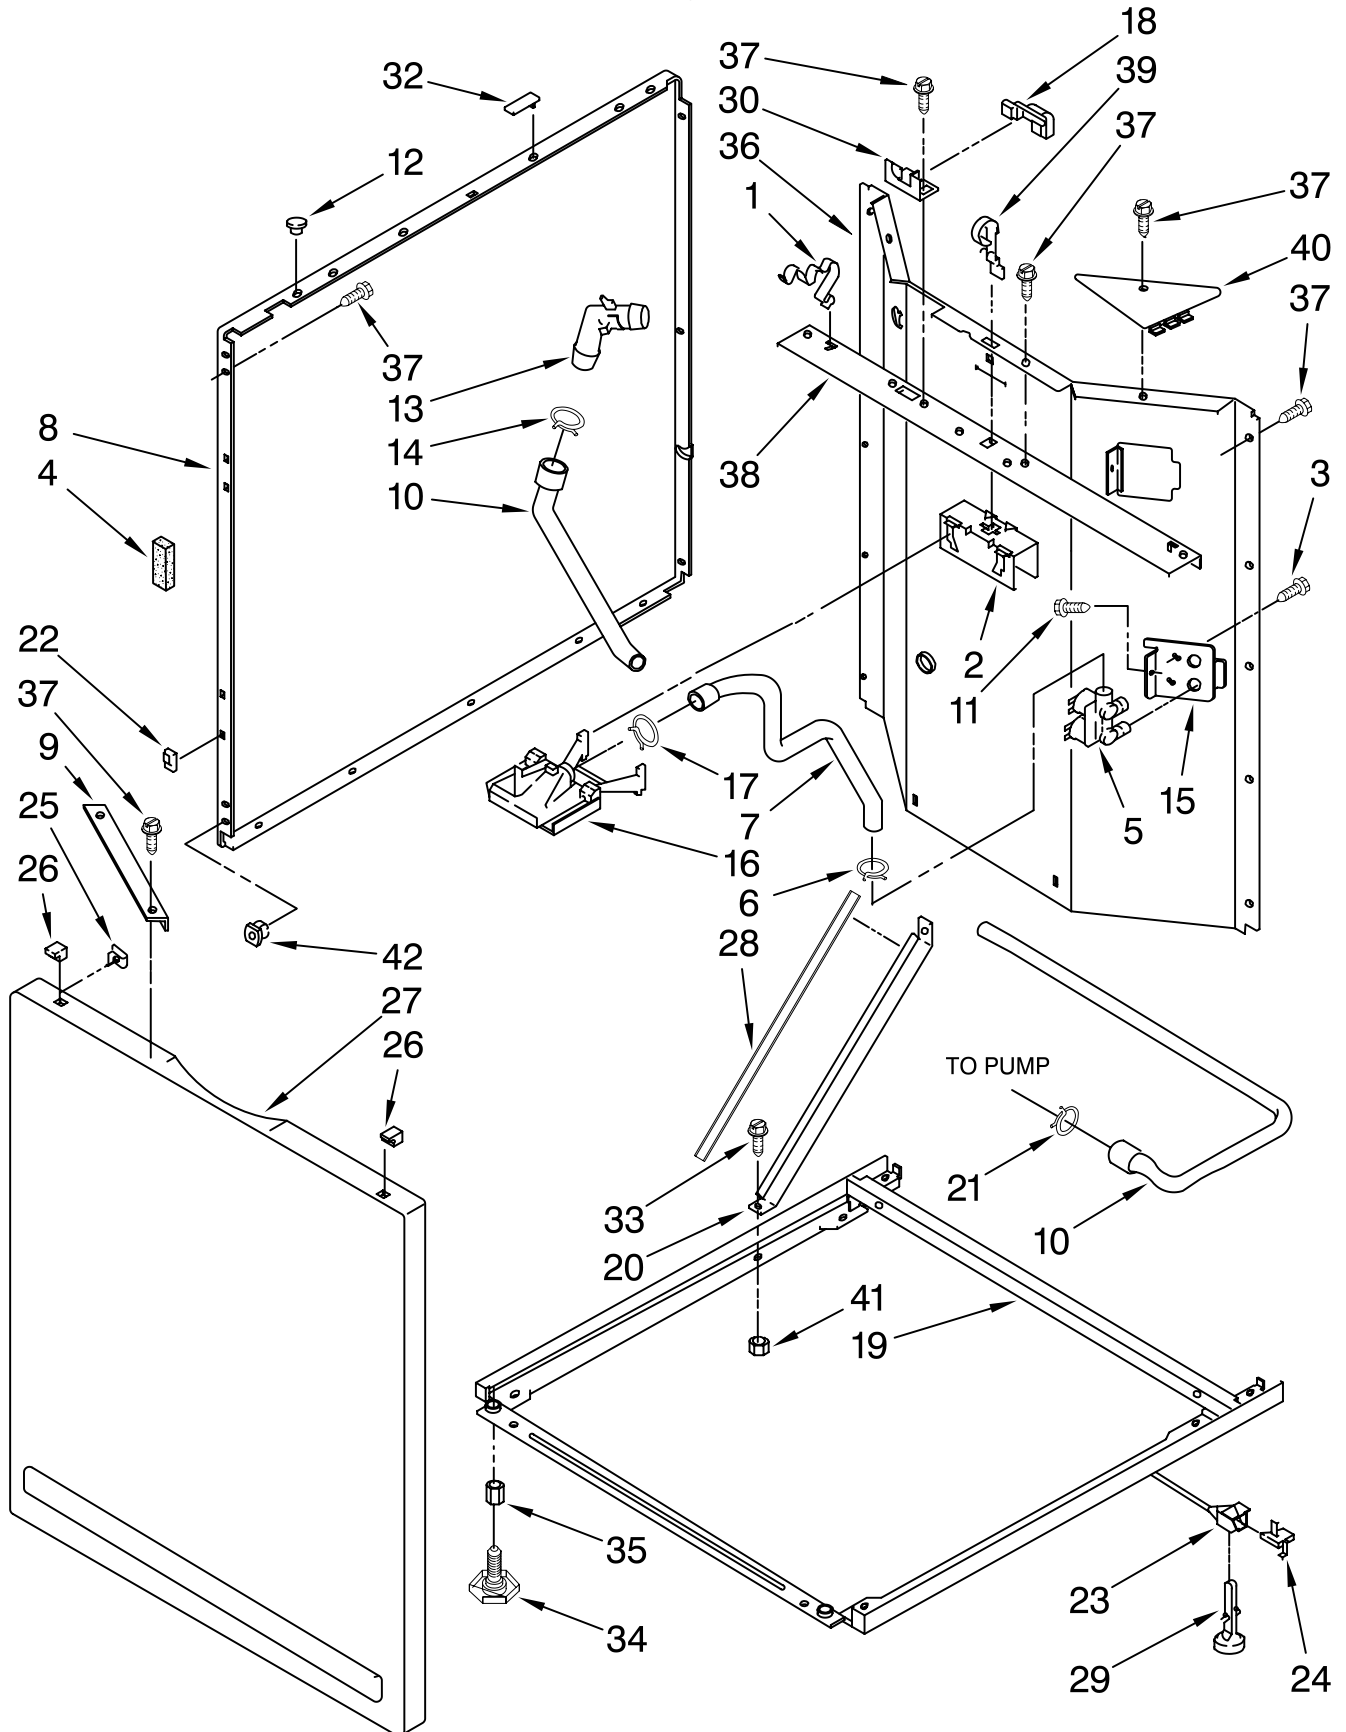

WASHER CABINET PARTS

For Models: MET3800TWO
(Designer White)

IMPORTANT: All Part Numbers Listed Are Whirlpool Numbers. Source Parts Through Whirlpool.

WASHER CABINET PARTS

For Models: MET3800TWO
(Designer White)

Illus. No.	Part No.	DESCRIPTION	Illus. No.	Part No.	DESCRIPTION	Illus. No.	Part No.	DESCRIPTION
1	3349770	Clip, Spring Top (2)	12	660975	Plug, Top To Cabinet (2)	29	358594	Foot, Rear (2)
2	3349768	Bracket, Vacuum	13	8557915	Connector, Hose	30	3350144	Bracket, Lid Switch
3	62863	Screw, Mixing Valve Mounting	14	356138	Clamp, Hose	32	352292	Nut, Push-In (2)
4	3350013	Foam	15	3349673	Bracket, Valve	33	3400300	Screw, 5/16-18 x 1/2
5	3979349	Valve, Water Mixing	16	387606	Thermister, Inlet	34	389102	Foot, Front (2)
6	370451	Clamp, Hose	17	371503	Clamp, Hose	35	3400917	Nut, Jam (2)
7	8521954	Hose, Water Inlet (Vacuum Break To Mixing Valve)	18	3350145	Shield, Lid Switch	36	3349493	Panel, Rear (Washer)
8	3349455	Panel, Side (2) (Same Panel Used On Left And Right Side)	19	3402724	Base, Cabinet	37	343641	Screw, 10-16 x 1/2
9	3350745	Brace, Front Panel	20	3388857	Bracket, Base	38	3349697	Rail, Back Top
10	3353841	Hose, Drain	21	371507	Clamp, Hose	39	3350135	Spring, Lever Bracket
11	9740848	Screw, 8-18 x 1/2	22	3394083	Clip, Front Panel (2)	40	3390608	Shield, Corner Right Rear
			23	3349311	Link, Leveling	41	3393930	Nut, Hex (2)
			24	359364	Clip, Leveling Mechanism (2)	42	352292	Nut, Push-In (2)
			25	98234	Clip, Ground			
			26	345670	Lock, Top (2)			
			27	3349499	Panel, Front			
			28	303294	Edge, Protector			

IMPORTANT: All Part Numbers Listed Are Whirlpool Numbers. Source Parts Through Whirlpool.