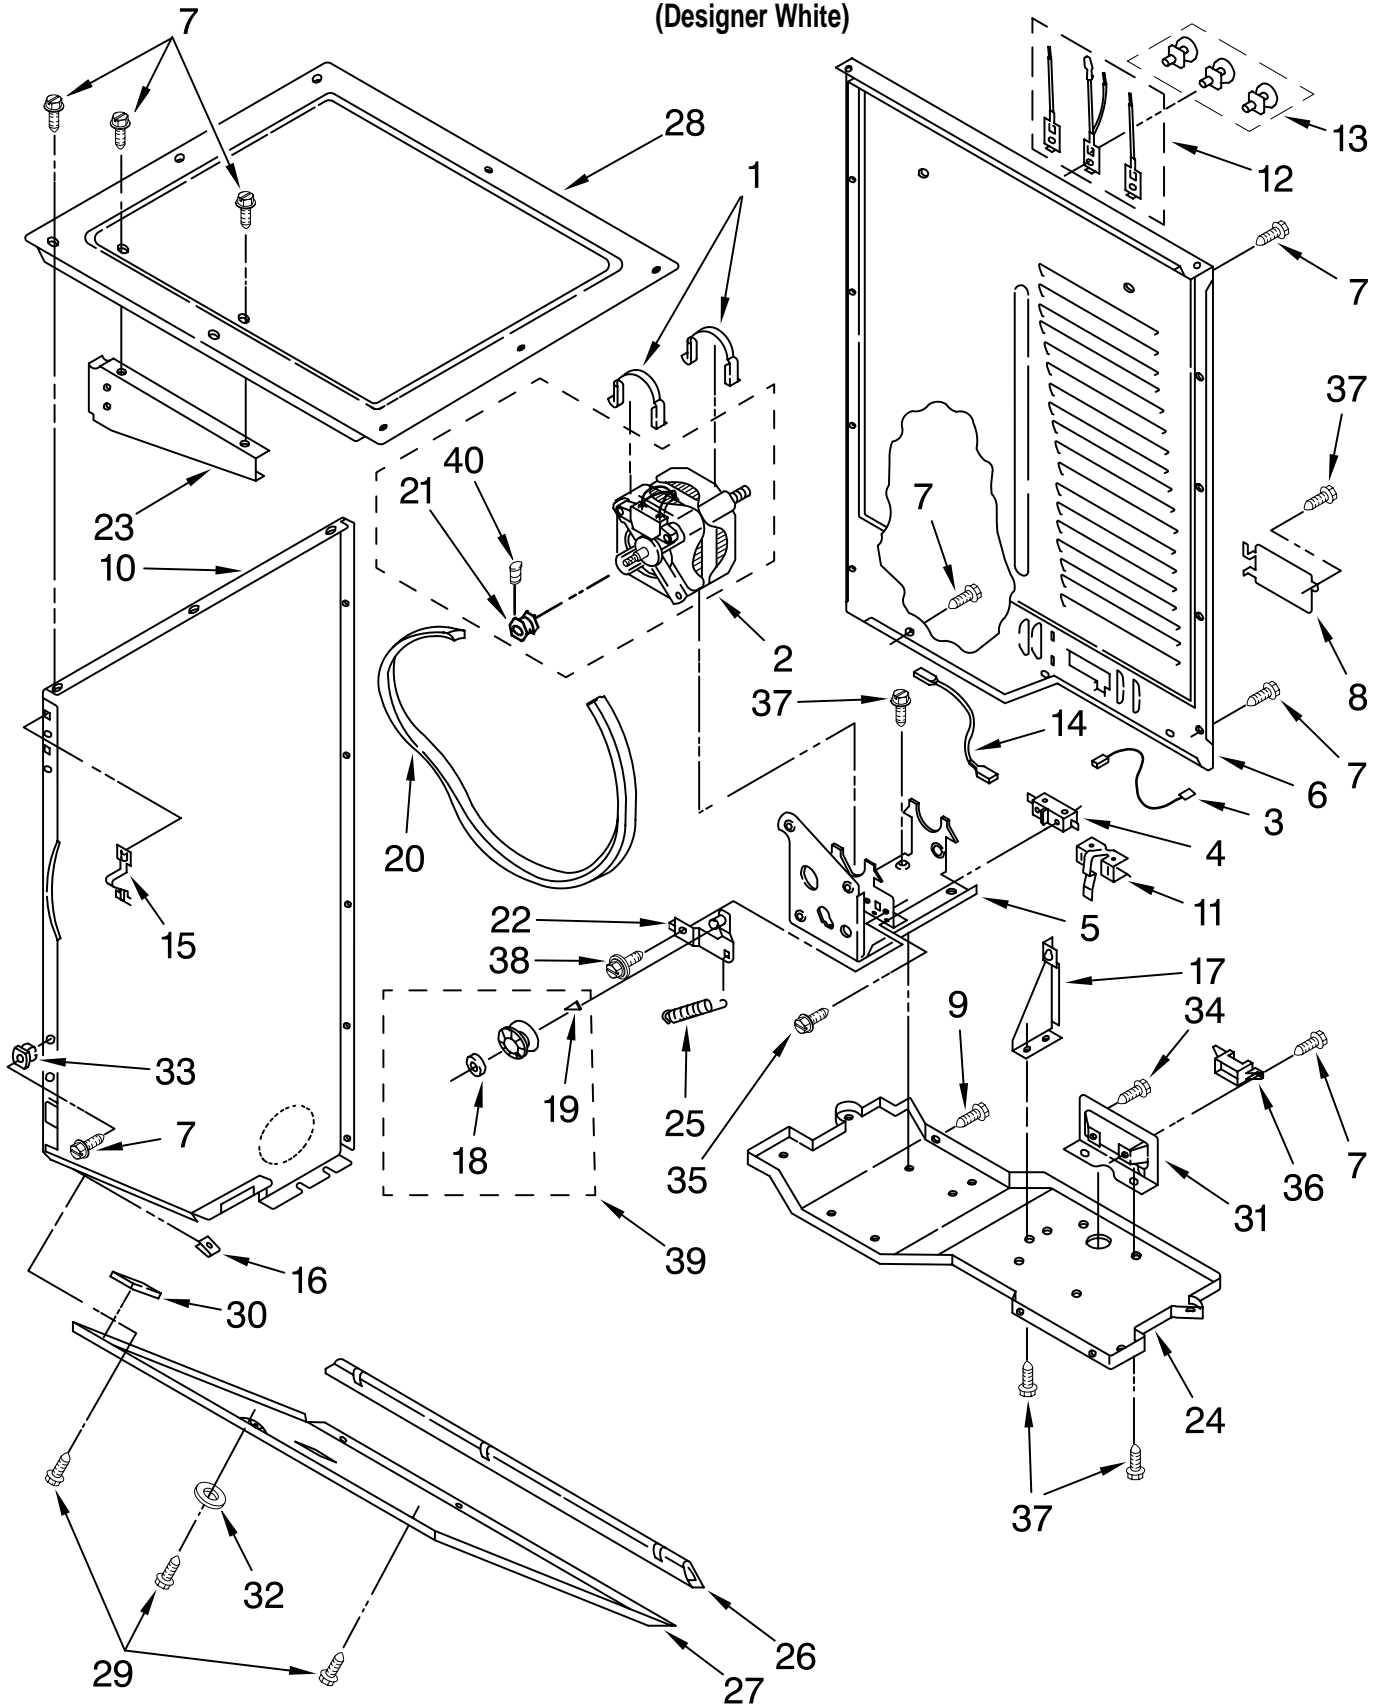

DRYER CABINET AND MOTOR PARTS

For Models: MET3800TWO
(Designer White)

IMPORTANT: All Part Numbers Listed Are Whirlpool Numbers. Source Parts Through Whirlpool.

DRYER CABINET AND MOTOR PARTS

For Models: MET3800TW0
(Designer White)

Illus. No.	Part No.	DESCRIPTION	Illus. No.	Part No.	DESCRIPTION	Illus. No.	Part No.	DESCRIPTION
1	660658	Clamp, Motor Mounting (2)	13	279393	Screw Kit (For Terminal Block)	25	3387374	Spring, Idler
2	8538266	Motor, Main Drive (60 Hz.)	14	3394081	Wire, Broken Belt Switch	26	3389683	Cove, Transition Panel (Black)
3	3398948	Wire, Jumper	15	3389231	Clip, Front Panel (2)	27	3389272	Panel, Transition
4	3394881	Switch, Broken Belt	16	98234	Clip, Ground	28	3389537	Top, Dryer
5	3388858	Bracket, Motor	17	3391639	Bracket, Bulkhead	29	693304	Screw & Washer
6	3389847	Panel, Rear	18	690997	Washer, Thrust	30	3389682	Spacer (2)
7	343641	Screw, 10-16 x 1/2	19	W10121334	Tri-Ring	31	3393722	Bracket, Terminal Block
8	3387673	Cover, Terminal Block	20	3387610	Belt, Drive	32	3389431	Bumper, Lid Stop
9	8533974	Screw, Ground (10-32 x 1/2)	21	3391087	Pulley, Motor (60 Hz.)	33	692400	Nut, Push-In
10	3389264	Panel, Side (L.H.)	22	3389332	Bracket, Idler	34	3387485	Screw, 10-16 x 5/8
	3389256	Panel, Side (R.H.)	23	3390722	Shield-Console To Drum	35	98129	Screw, 6-20 x 1-1/16
11	8066120	Lever, Snap Switch	24	3390026	Base, Dryer	36	3397659	Block, Terminal
12	279318	Terminal, Tinned & Brass (3)				37	3390631	Screw, 10-16 x 3/8
						38	3389420	Bolt, Shoulder
						39	3388672	Pulley, Idler
						40	3394743	Pin, Roll

IMPORTANT: All Part Numbers Listed Are Whirlpool Numbers. Source Parts Through Whirlpool.