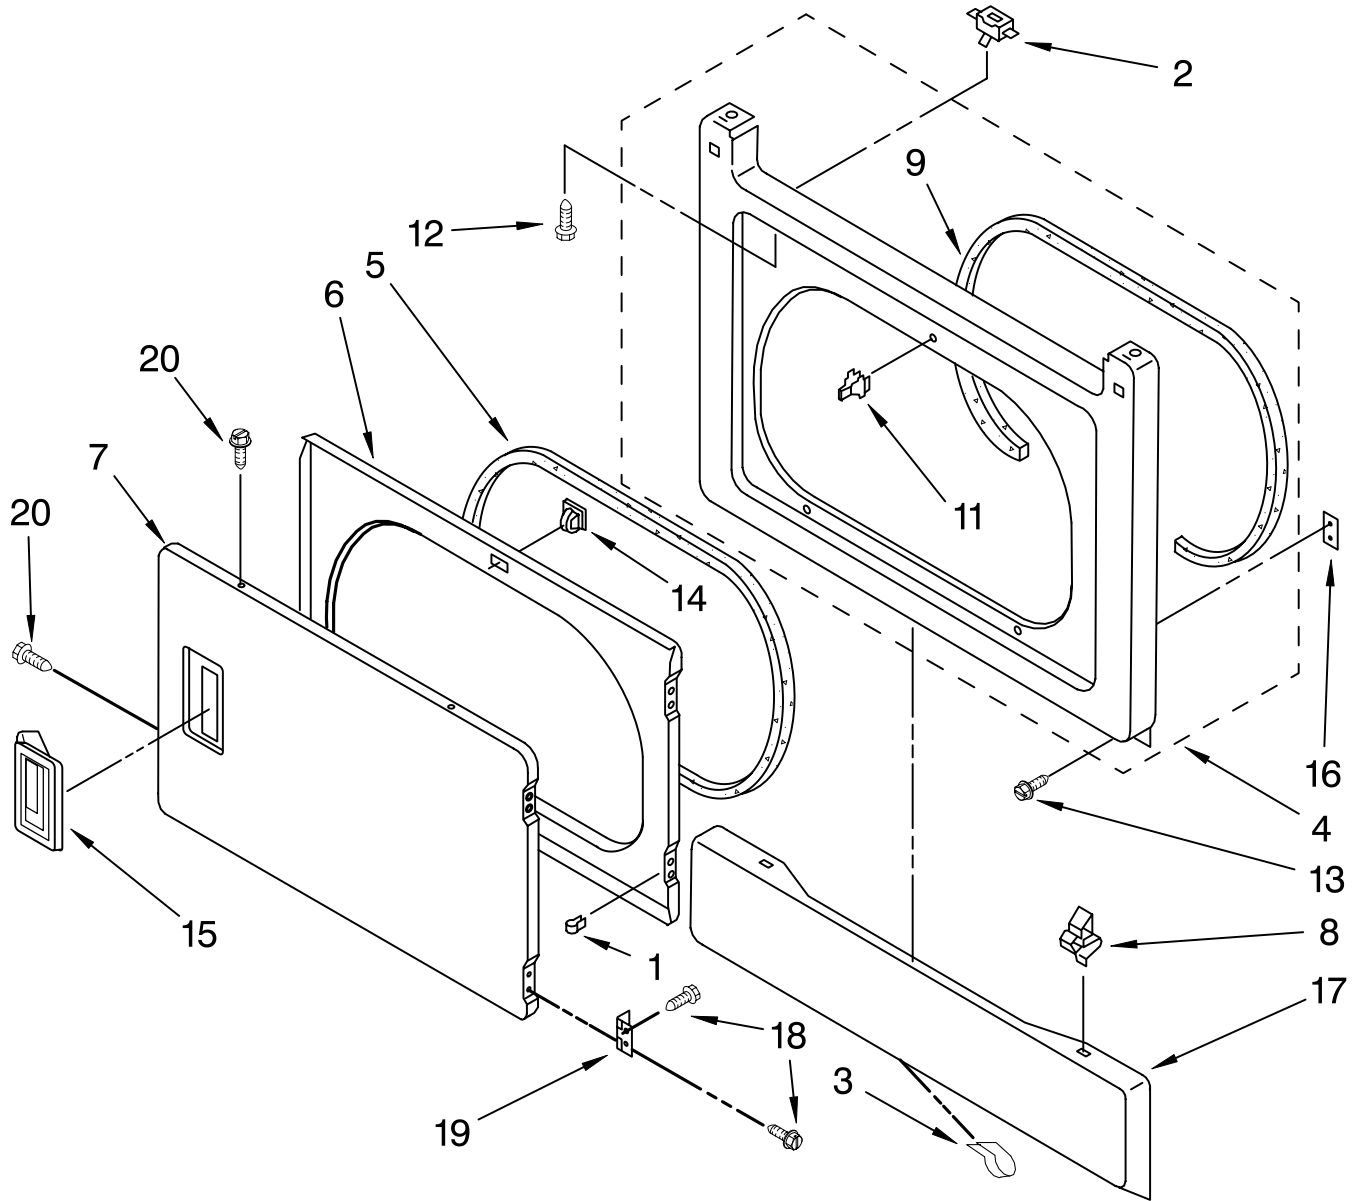

DRYER FRONT PANEL AND DOOR PARTS

For Models: MET3800TW0
(Designer White)

Illus. No.	Part No.	DESCRIPTION
1	3389249	Nut, Push (4)
2	3391902	Switch, Door
3	98234	Clip, Ground
4	3392547	Panel, Front
5	3390735	Seal, Door
6	3392563	Door, Rear
7	3387872	Door, Front
8	3388229	Retainer, Toe Panel (2)

Illus. No.	Part No.	DESCRIPTION
9	3387242	Bearing & Seal
11	696144	Strike, Panel
12	697773	Screw, Door Switch Mounting (2)
13	3393008	Screw, 10-16 x 1/2
14	3392538	Catch, Door

Illus. No.	Part No.	DESCRIPTION
15	W10116360	Handle, Door
16	3390902	Clip, Door Hinge (2)
17	3388958	Panel, Toe
18	342055	Screw, 8-18 x 1/2
19	3389247	Hinge & Pin, Door (2)
20	694091	Screw, 8-18 x 3/8

IMPORTANT: All Part Numbers Listed Are Whirlpool Numbers. Source Parts Through Whirlpool.