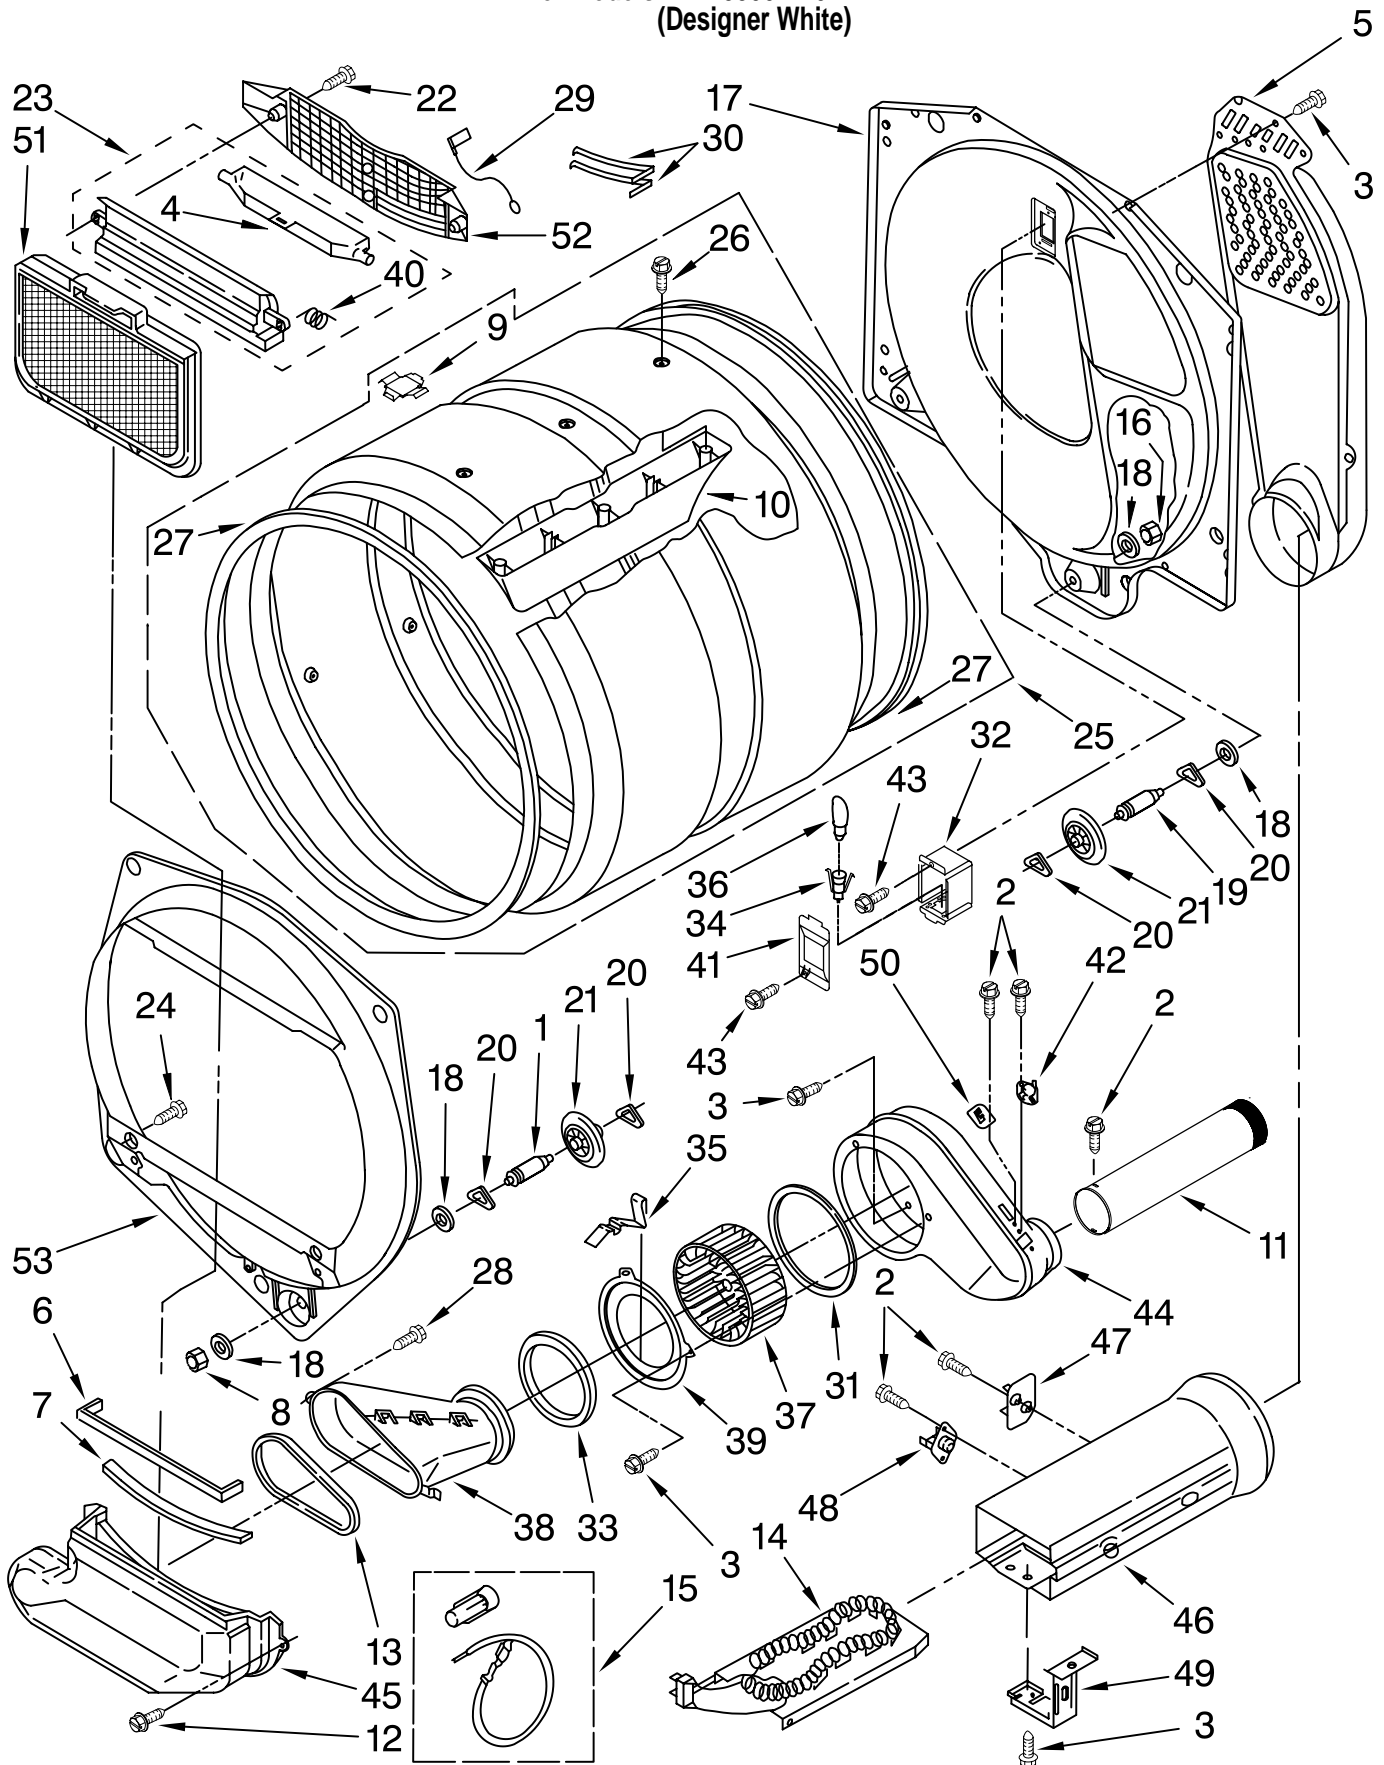

DRYER BULKHEAD PARTS

For Models: MET3800TW0
(Designer White)

IMPORTANT: All Part Numbers Listed Are Whirlpool Numbers. Source Parts Through Whirlpool.

DRYER BULKHEAD PARTS

For Models: MET3800TWO
(Designer White)

Illus. No.	Part No.	DESCRIPTION	Illus. No.	Part No.	DESCRIPTION	Illus. No.	Part No.	DESCRIPTION
1	8575324	Shaft, Roller	18	3387459	Washer, Support	39	697366	Plate, Blower
2	90767	Screw, 8-18 x 3/8	19	8575325	Shaft, L.H. Thread	40	3394986	Spring, Lint Screen Door
3	343641	Screw, 10-16 x 1/2	20	690997	Tri- Ring	41	3402841	Lens, Drum Light
4	3394984	Door, Lint Screen	21	8536973	Support, Roller	42	3387134	Thermostat, Internal-Bias
5	697354	Air Duct Assembly	22	3357011	Screw, 10-16 x 1/2	43	487909	Screw, 8-15 x 1/2
6	697813	Seal, Outlet Housing	23	3394985	Housing, Outlet	44	8544363	Housing, Blower
7	3391906	Seal, Lint Duct	24	695240	Screw, 8-18 x 1/2	45	3388909	Lint Duct Assembly (Includes Illus. 7 & 13)
8	3934666	Nut (2)	25	3389448	Assembly, Drum	46	697715	Box, Heater
9	8066086	Drum Hole Plug	26	W10109200	Screw, 11-16 x 3/4	47	3977394	Thermal Cutoff (Includes Illus. 48)
10	3389449	Baffle, Drum (3)	27	697694	Seal, Drum	48	3390291	Fixed, Thermostat
11	8563748	Pipe, Exhaust	28	3387230	Screw, 10-16 x 13/16	49	3389647	Bracket, Heater Mounting
12	3390647	Screw, 8-18 x 1/2	29	3392258	Wire, Ground (Sensor)	50	3403607	Limiters, Thermal
13	3391685	Seal, Transition Duct To Lint Duct	30	3387223	Electrode (Sensor)	51	3389644	Screen, Lint
14	3387749	Element, Heater	31	697770	Seal, Cover Plate	52	8299979	Grille, Outlet
15	279457	Wire Kit (For Heater Element Wiring Harness Repair)	32	3977373	Bracket, Light	53	697557	Bulkhead, Front
16	W10001120	Nut, Hex (2)	33	8566209	Seal, Transition Duct			
17	8520836	Bulkhead, Rear	34	3403634	Socket Assembly			
			35	3390935	Clip, Duct Locator			
			36	3406124	Bulb, Light			
			37	697772	Wheel, Blower			
			38	3389445	Duct, Transition (Includes Illus. No.33)			

IMPORTANT: All Part Numbers Listed Are Whirlpool Numbers. Source Parts Through Whirlpool.