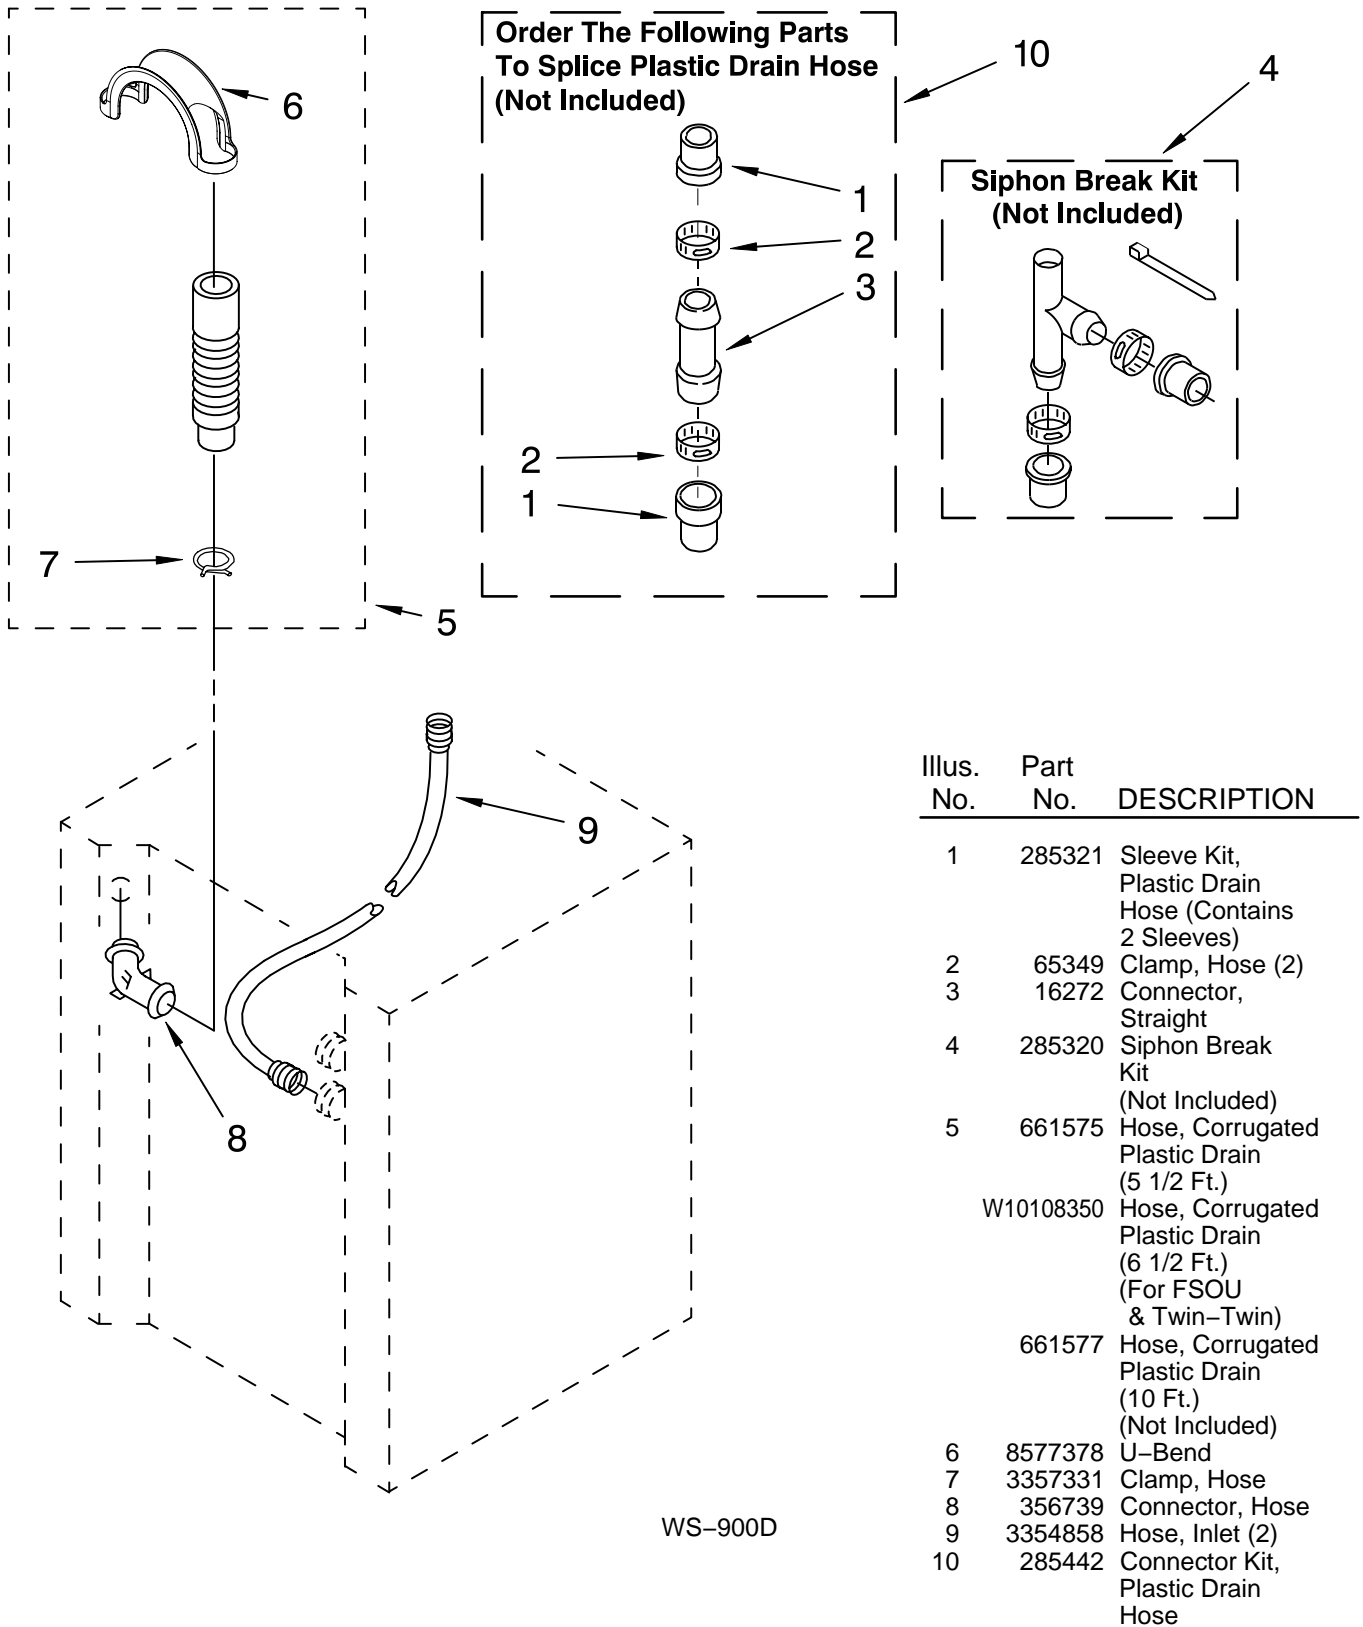

WATER SYSTEM PARTS

For Models: MET3800TW0
(Designer White)

IMPORTANT: All Part Numbers Listed Are Whirlpool Numbers. Source Parts Through Whirlpool.