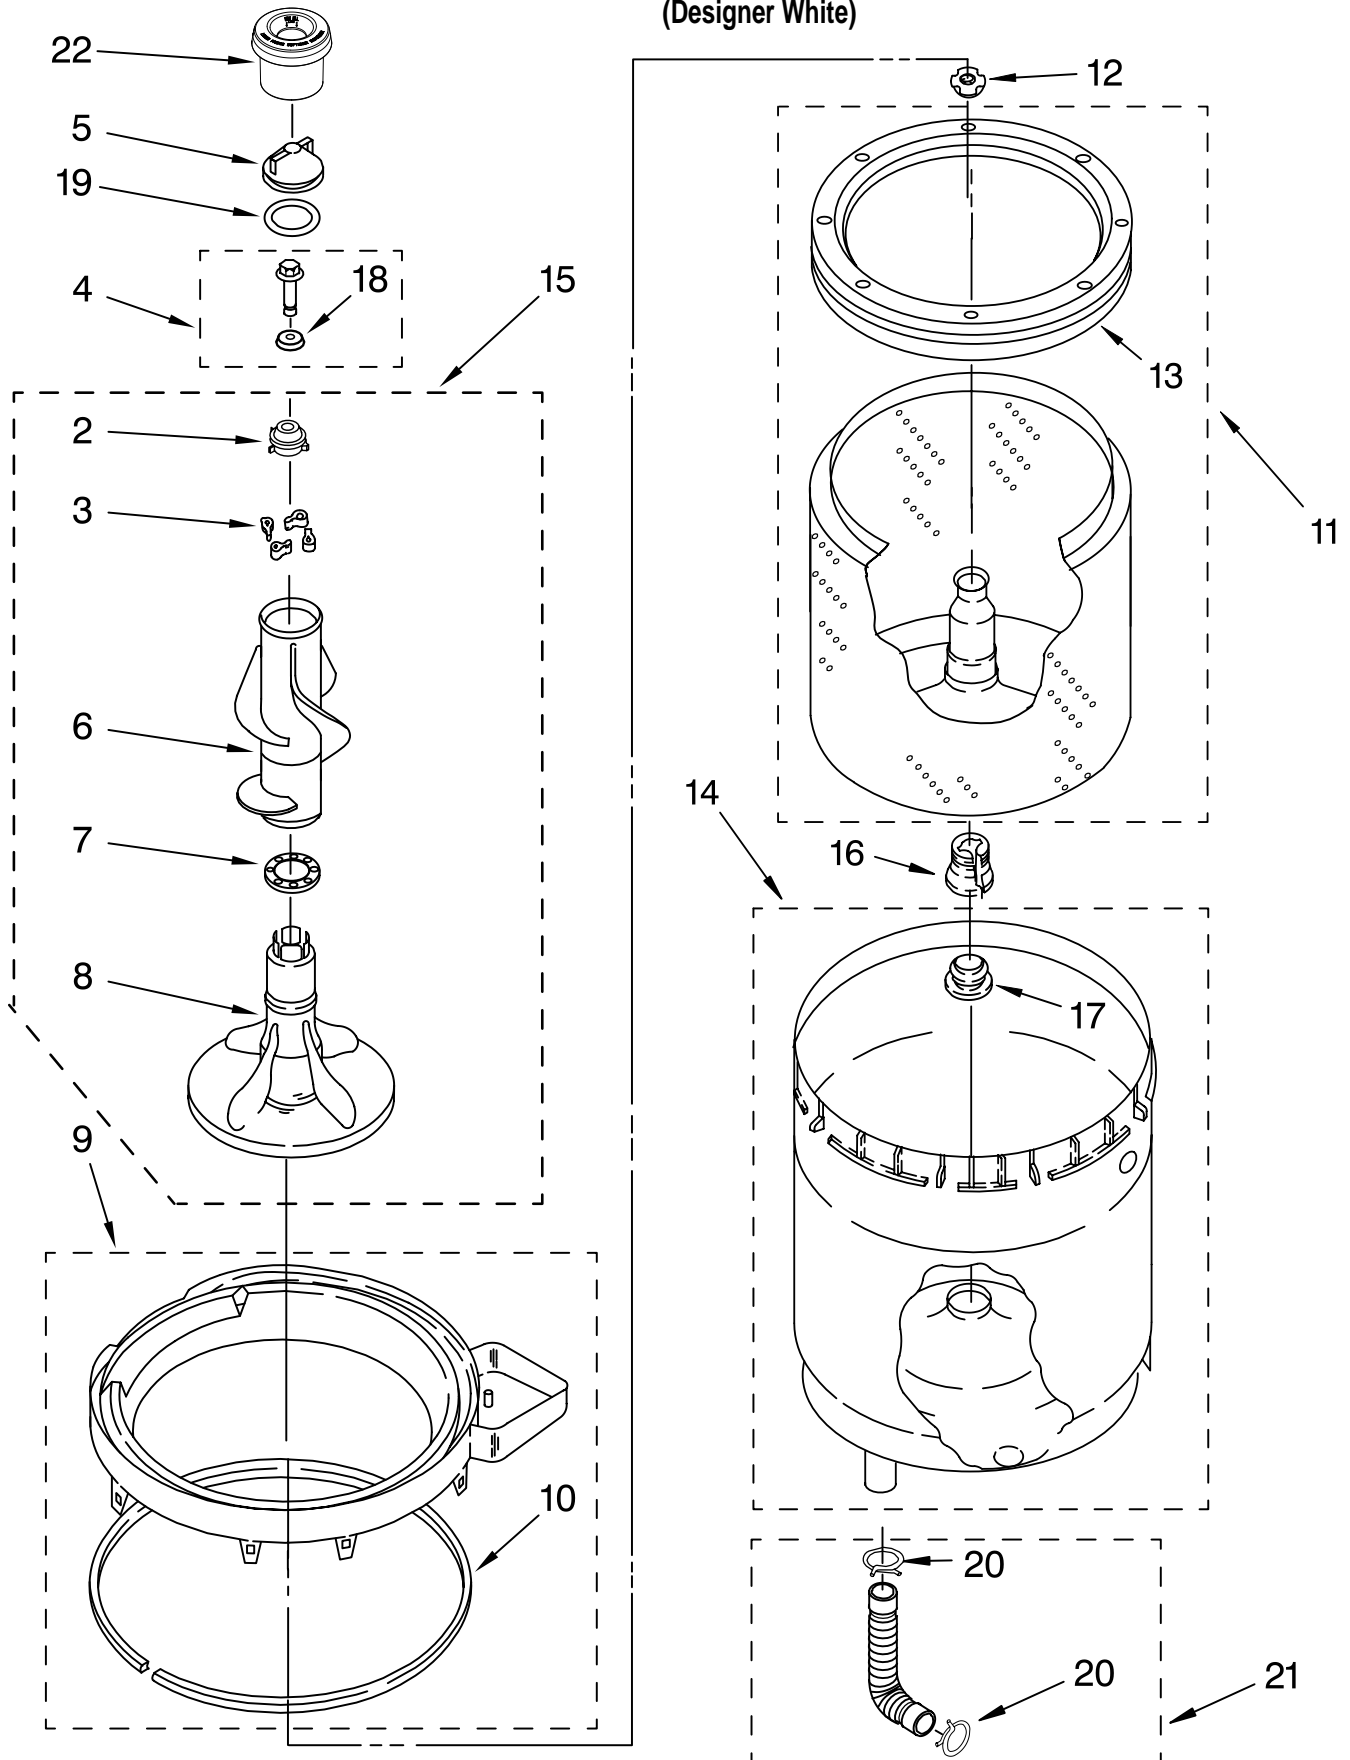

AGITATOR, BASKET AND TUB PARTS

For Models: MET3800TW0
(Designer White)

IMPORTANT: All Part Numbers Listed Are Whirlpool Numbers. Source Parts Through Whirlpool.

AGITATOR, BASKET AND TUB PARTS

For Models: MET3800TW0
(Designer White)

Illus. No.	Part No.	DESCRIPTION
2	3947410	Cam Driven
3	3366877	Dog, Agitator (4)
4	358237	Screw & Washer
5	387094	Cap, Barrier
6	3349610	Mover, Agitator Clutch
7	3351014	Spacer, Thrust
8	3349578	Agitator
9	8528150	Tub Ring
10	3976308	Gasket, Tub Ring
11	3979385	Basket
12	21366	Nut, Spanner
13	8519788	Ring, Balance
14	3349292	Tub
15	3349743	Agitator, (Complete)
16	389140	Block, Drive
17	383727	Gasket, Centerpost
18	3949550	Washer
19	3348855	Seal, Inner Cap
20	3363366	Clamp, Hose (2)
21	3951449	Hose & Clamp Assembly
22	3350834	Dispenser, Assembly

IMPORTANT: All Part Numbers Listed Are Whirlpool Numbers. Source Parts Through Whirlpool.