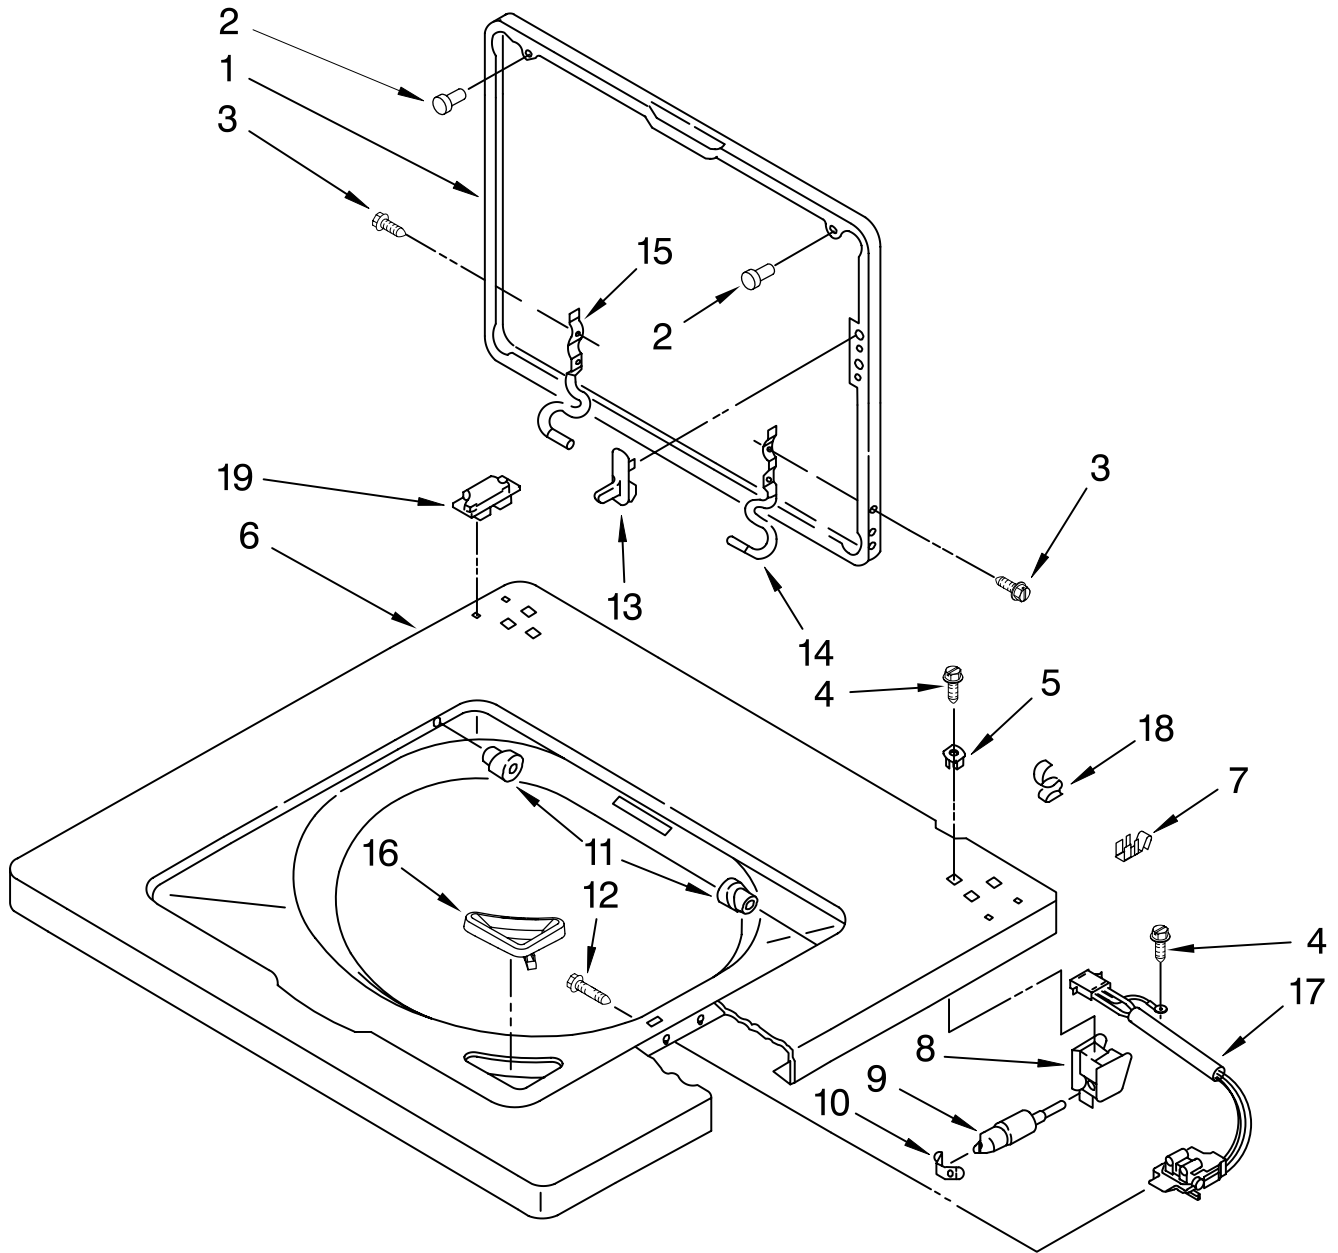

WASHER TOP AND LID PARTS

For Models: MET3800TW0
(Designer White)

IMPORTANT: All Part Numbers Listed Are Whirlpool Numbers. Source Parts Through Whirlpool.

WASHER TOP AND LID PARTS

For Models: MET3800TW0
(Designer White)

<u>Illus. No.</u>	<u>Part No.</u>	<u>DESCRIPTION</u>
1	3351652	Lid
2	9724509	Bumper, Lid (2)
3	3351355	Screw And Washer
4	343641	Screw, 10-16 x 1/2
5	692400	Nut, Push-In (2)
6	3349817	Top
7	357572	Clip, Grounding
8	3354020	Bracket Mounting
9	3350152	Lid Retainer
10	3350828	Clip
11	21258	Hinge, Bearing (2)
12	3356311	Screw And Washer
13	358684	Strike, Lid
14	3350101	Hinge, R.H.
15	3350102	Hinge, L.H.
16	3362952	Dispenser-Bleach
17	3355458	Switch, Lid
18	90016	Clip, Wire (4)
19	3390481	Locator, Top

IMPORTANT: All Part Numbers Listed Are Whirlpool Numbers. Source Parts Through Whirlpool.