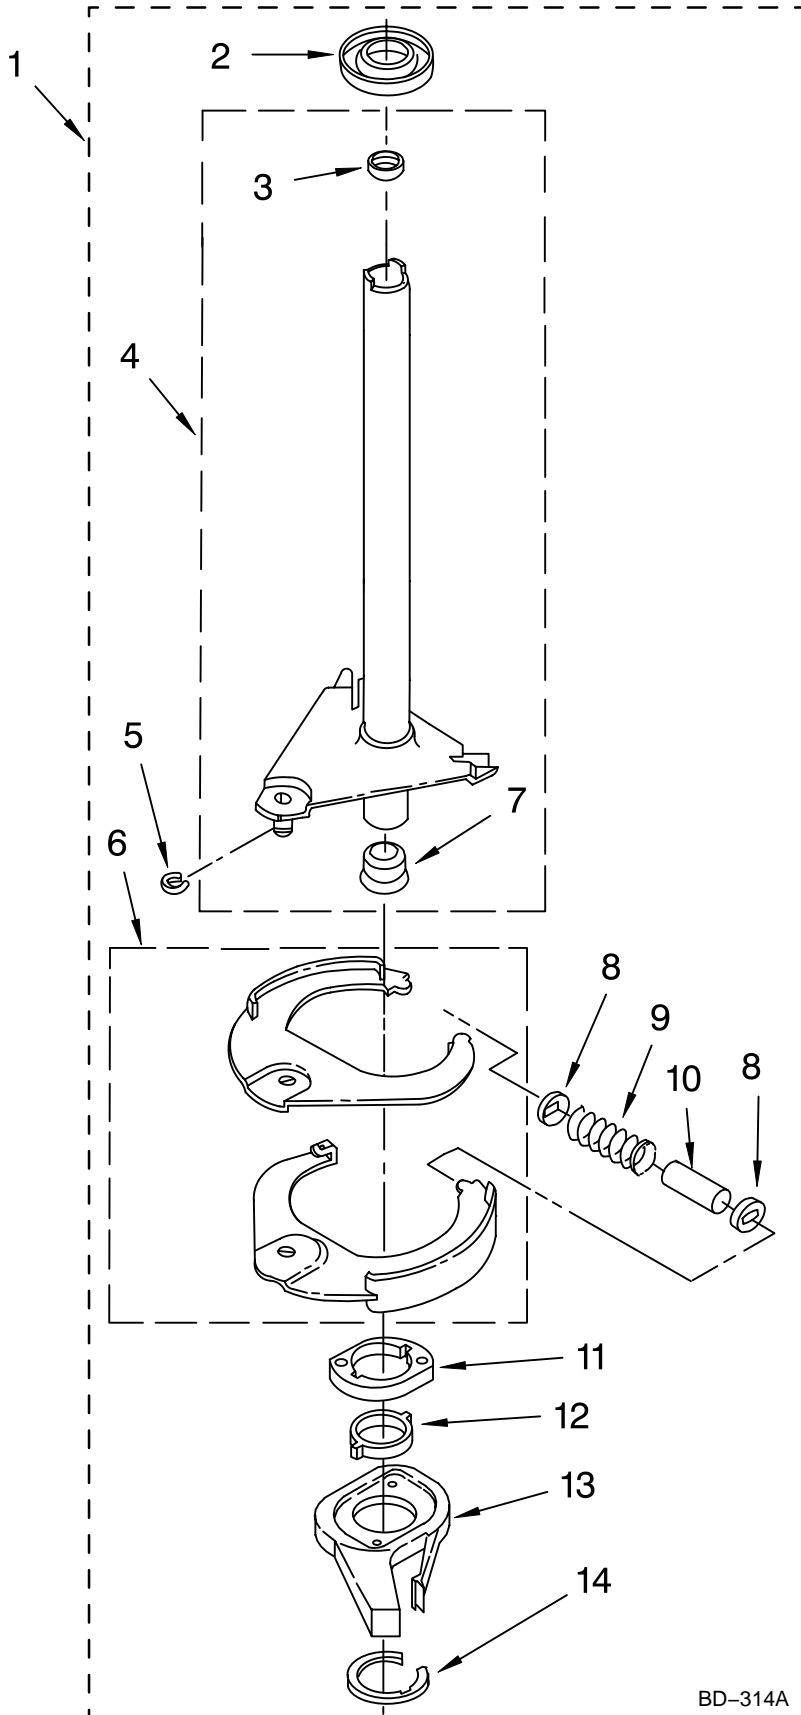

BRAKE AND DRIVE TUBE PARTS

For Models: MET3800TW0
(Designer White)

Illus. No.	Part No.	DESCRIPTION
1	388951	Brake And Drive Tube (Complete)
2	62658	Ring, Thrust
3	356427	Seal, Drive Tube
4	64027	Tube, Basket Drive (Includes Illus. 3, 4, 5 & 9)
5	64035	Ring, Retaining
6	64232	Shoe, Brake (2)
7	62703	"T" Bearing, Spin Tube
8	3353956	Cap, Brake Spring (2)
9	62647	Spring, Brake
10	3355360	Sleeve, Brake Spring
11	661516	Cam, Brake Release
12	63022	Sleeve, Cam
13	64194	Driver, Brake Cam
14	90368	Ring, Retaining

FOLLOWING PARTS NOT ILLUSTRATED

285208 Lubricant
(Use Only In Brake Shoe Assembly On Roller & Pin)

IMPORTANT: All Part Numbers Listed Are Whirlpool Numbers. Source Parts Through Whirlpool.