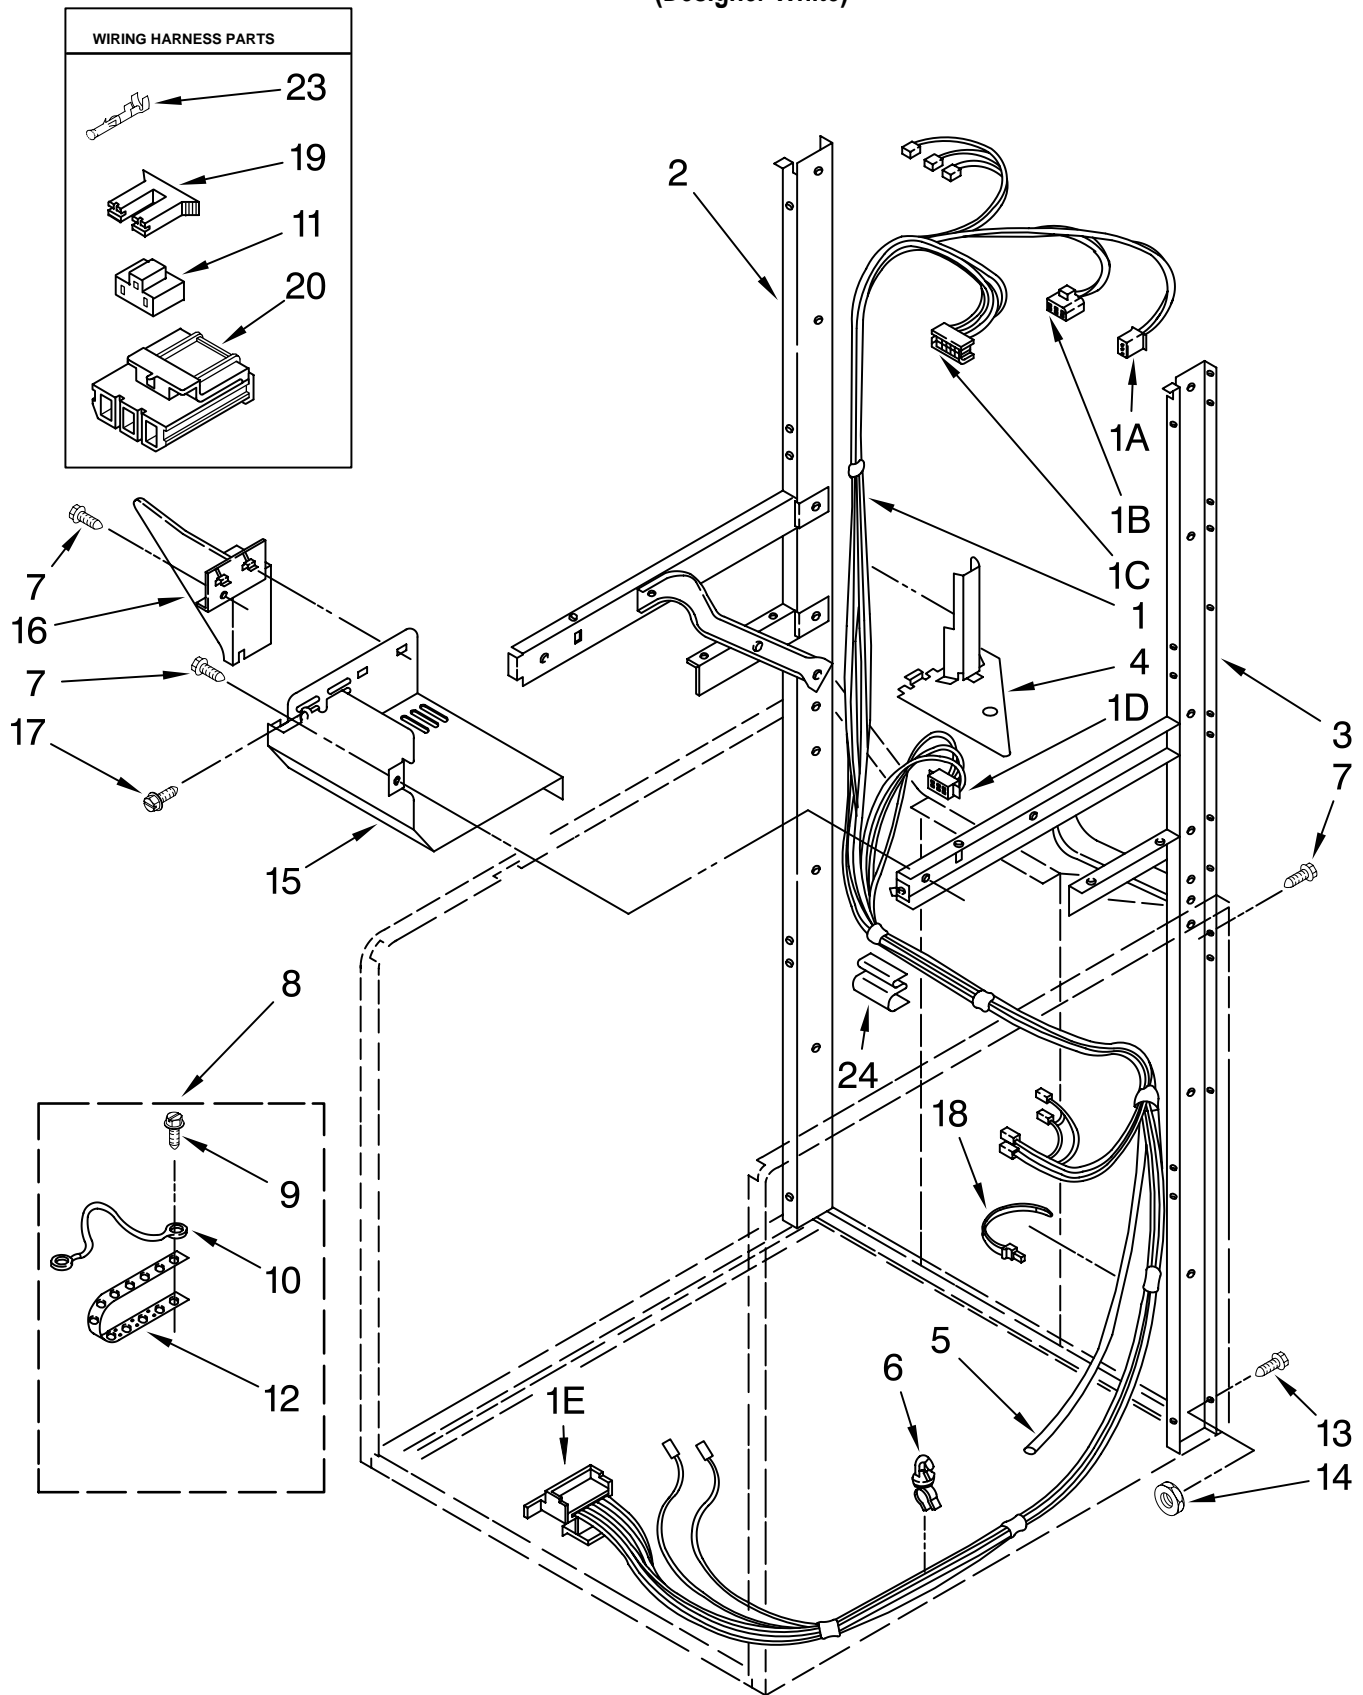

DRYER SUPPORT AND WASHER HARNESS PARTS

For Models: MET3800TW0
(Designer White)

IMPORTANT: All Part Numbers Listed Are Whirlpool Numbers. Source Parts Through Whirlpool.

DRYER SUPPORT AND WASHER HARNESS PARTS

For Models: MET3800TWO
(Designer White)

Illus. No.	Part No.	DESCRIPTION
1	W10135956	Harness – Washer
1A	3350130	Plug, 3 Way
1B	3347243	Connector, 5 Way
1C	352089	Block, Disconnect – Timer
1D	3350211	Receptacle, 3 Way
1E	62505	Block, Disconnect
2	3388851	Channel Assembly (Left Hand Side)
3	3388850	Channel Assembly (Right Hand Side)
4	3390609	Shield, Harness
5	8545438	Hose, Pressure Switch
6	2219077	Clip, Harness
7	343641	Screw, 10–16 x 1/2
8	685463	Kit, Grounding
9	8533971	Screw
10	685449	Wire
11	3401144	Connector, (PTS Relay)
12	22965	Strap, Grounding
13	3400300	Bolt, 5/16–18 x 1/2 (4)
14	3393930	Nut, Hex (4)
15	3394350	Shield, Front
16	3390336	Shield, Thermostat
17	3393008	Screw, 10–16 x 1/2
18	3391249	Clip, Harness (2)
19	3354925	Connector, H–Pod
20	3360056	Connector, Pressure Switch
23		Terminal, 94613 Male 94614 Female
24	63523	Protector, Harness

IMPORTANT: All Part Numbers Listed Are Whirlpool Numbers. Source Parts Through Whirlpool.