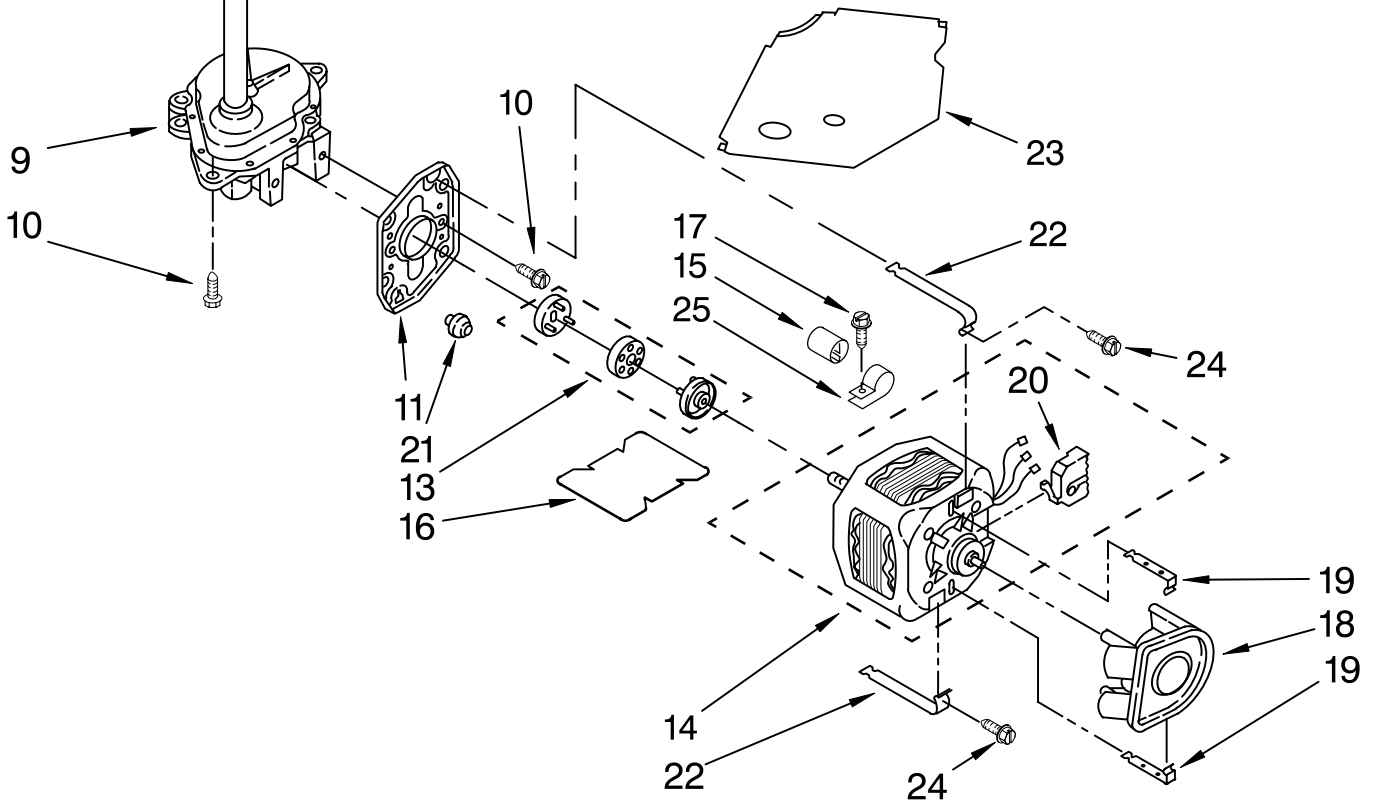

IMPORTANT: All Part Numbers Listed Are Whirlpool Numbers. Source Parts Through Whirlpool.