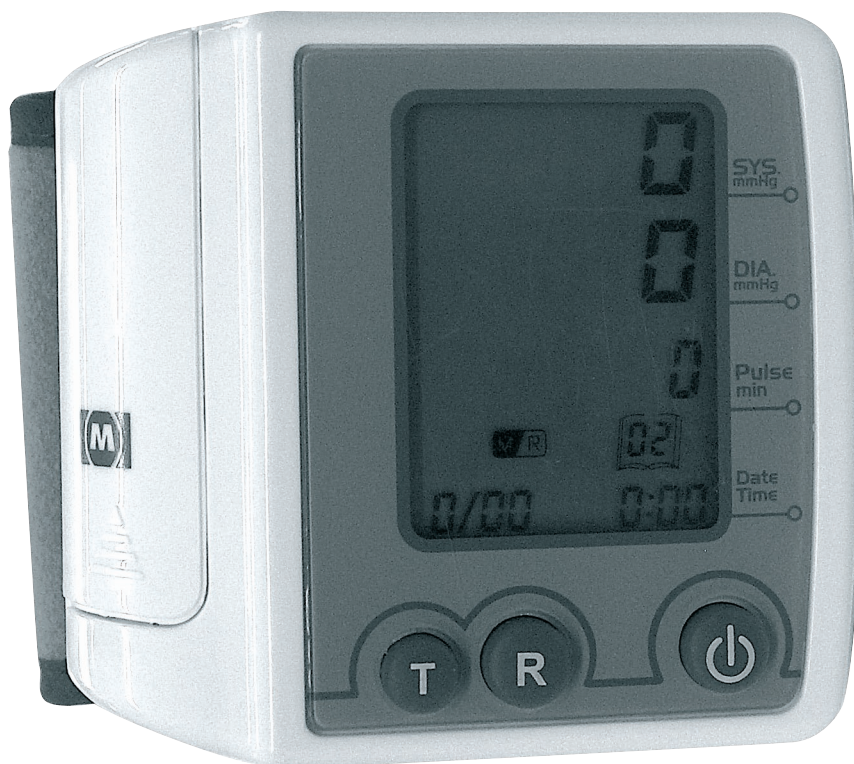

# MELISSA

630-012

*This is a preliminary product sheet.  
Product specifications and design may change without prior notice.*

#### product specifications:

art. no.:	630-012
color:	white/grey
power:	2 x AAA alkaline batteries
product meas. (HxWxD):	6,8 x 7,6 x 3,3 cm
gift box meas. (HxWxD):	8,5 x 15 x 13 cm
netto weight:	118 g/pc
gross weight:	348,6 g

## PC Compatible Wrist Blood Pressure Monitor

- Fully automatic with big LCD display.
- Memory for 80 sets of recorded data including date and time
- PC compatible, store your recorded data on your computer
- Displays the systolic and the diastolic blood pressure and pulse, the oscillometric method to measure your blood pressure.
- Including software, USB cable and batteries