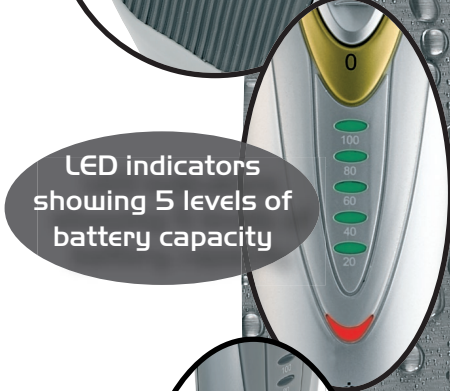

exido

HAIR CARE SERIES

Wet & Dry

238-002 Rechargeable hairtrimmer

- To be used on both wet and dry hair
- Rinse under running water
- 6 attachment combs (mm 2/6/9/12/16/ blending comb)
- Ceramic and titanium blades ensure a super sharp precision cut
- LED indicators showing 5 levels of battery capacity from 20 to 100%
- Automatic cut off after 12 hours charging
- Including scissors, barber comb, moustache comb cleaning brush, charging base and adapter

product specifications:

art. no.:	238-002
color:	silver/gold
product meas. (HxWxD):	19,8 x 7 x 7,4 cm
gift box meas. (HxWxD):	16,5 x 11,0 x 27,7 cm
netto weight:	0,172 kg
gross weight:	0,584 kg

logistic info: