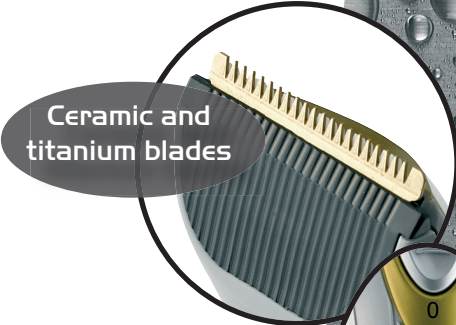

exido

HAIR CARE SERIES

Wet & Dry

238-002 Rechargeable hairtrimmer

- To be used on both wet and dry hair
- Rinse under running water
- 6 attachment combs (mm 2/6/9/12/16/ blending comb)
- Ceramic and titanium blades ensure a super sharp precision cut
- LED indicators showing 5 levels of battery capacity from 20 to 100%
- Automatic cut off after 12 hours charging
- Including scissors, barber comb, moustache comb cleaning brush, charging base and adapter