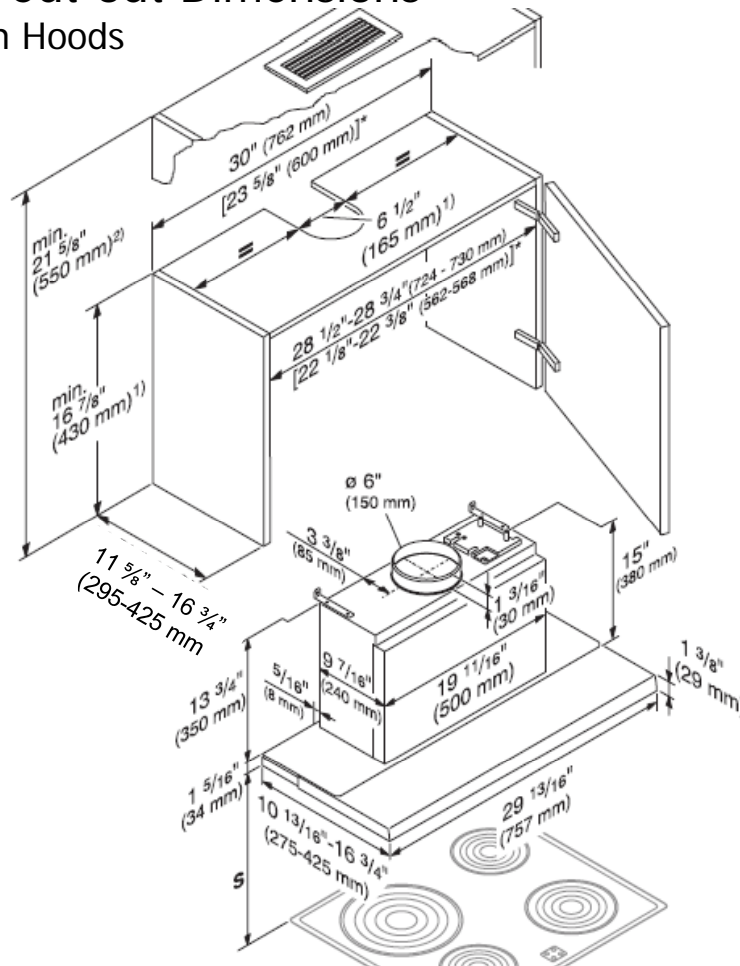

Product and Cut-out Dimensions DA 3180 Built-In Hoods

Accessory
Item 07294230
DUU 150
Recirculation
Conversion Kit

Location Codes

* The hood can also be installed in a 23 5/8" (600 mm) cabinet

S- Distance between cooktop and hood

NEMA 5-15

The hood comes equipped with a 4 ft (1.2 m) power cord with a NEMA 5-15 molded plug for connection to a 120 VAC, 60 Hz, 15 A power outlet.

06485741 DKF 13 Charcoal Filter for recirculation

06544200 DML 300 Lightshield Installation Kit – Accessory allows for a custom front panel. (Install Manual Supplied)

Shipping weight 35 lbs (15.8 kg)

Shipping dimensions 37.5" (950 mm) L x 20.5" (520 mm) W x 14" (355 mm) H

Notes

Consider accessories when measuring cabinet height and cutouts.

Unit must be installed through the front of the cabinet. Cabinet should not be designed with lower rail.