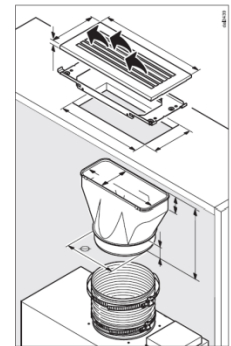

Product and Cut-out Dimensions DA 3180 Built-In Hoods

Accessory
Item 07294230
DUU 150
Recirculation
Conversion Kit

Location Codes

* The hood can also be installed in a 23 5/8" (600 mm) cabinet

S- Distance between cooktop and hood

Shipping weight 35 lbs (15.8 kg)

Shipping dimensions 37.5" (950 mm) L x 20.5" (520 mm) W x 14" (355 mm) H

Notes

Consider accessories when measuring cabinet height and cutouts.

Unit must be installed through the front of the cabinet. Cabinet should not be designed with lower rail.