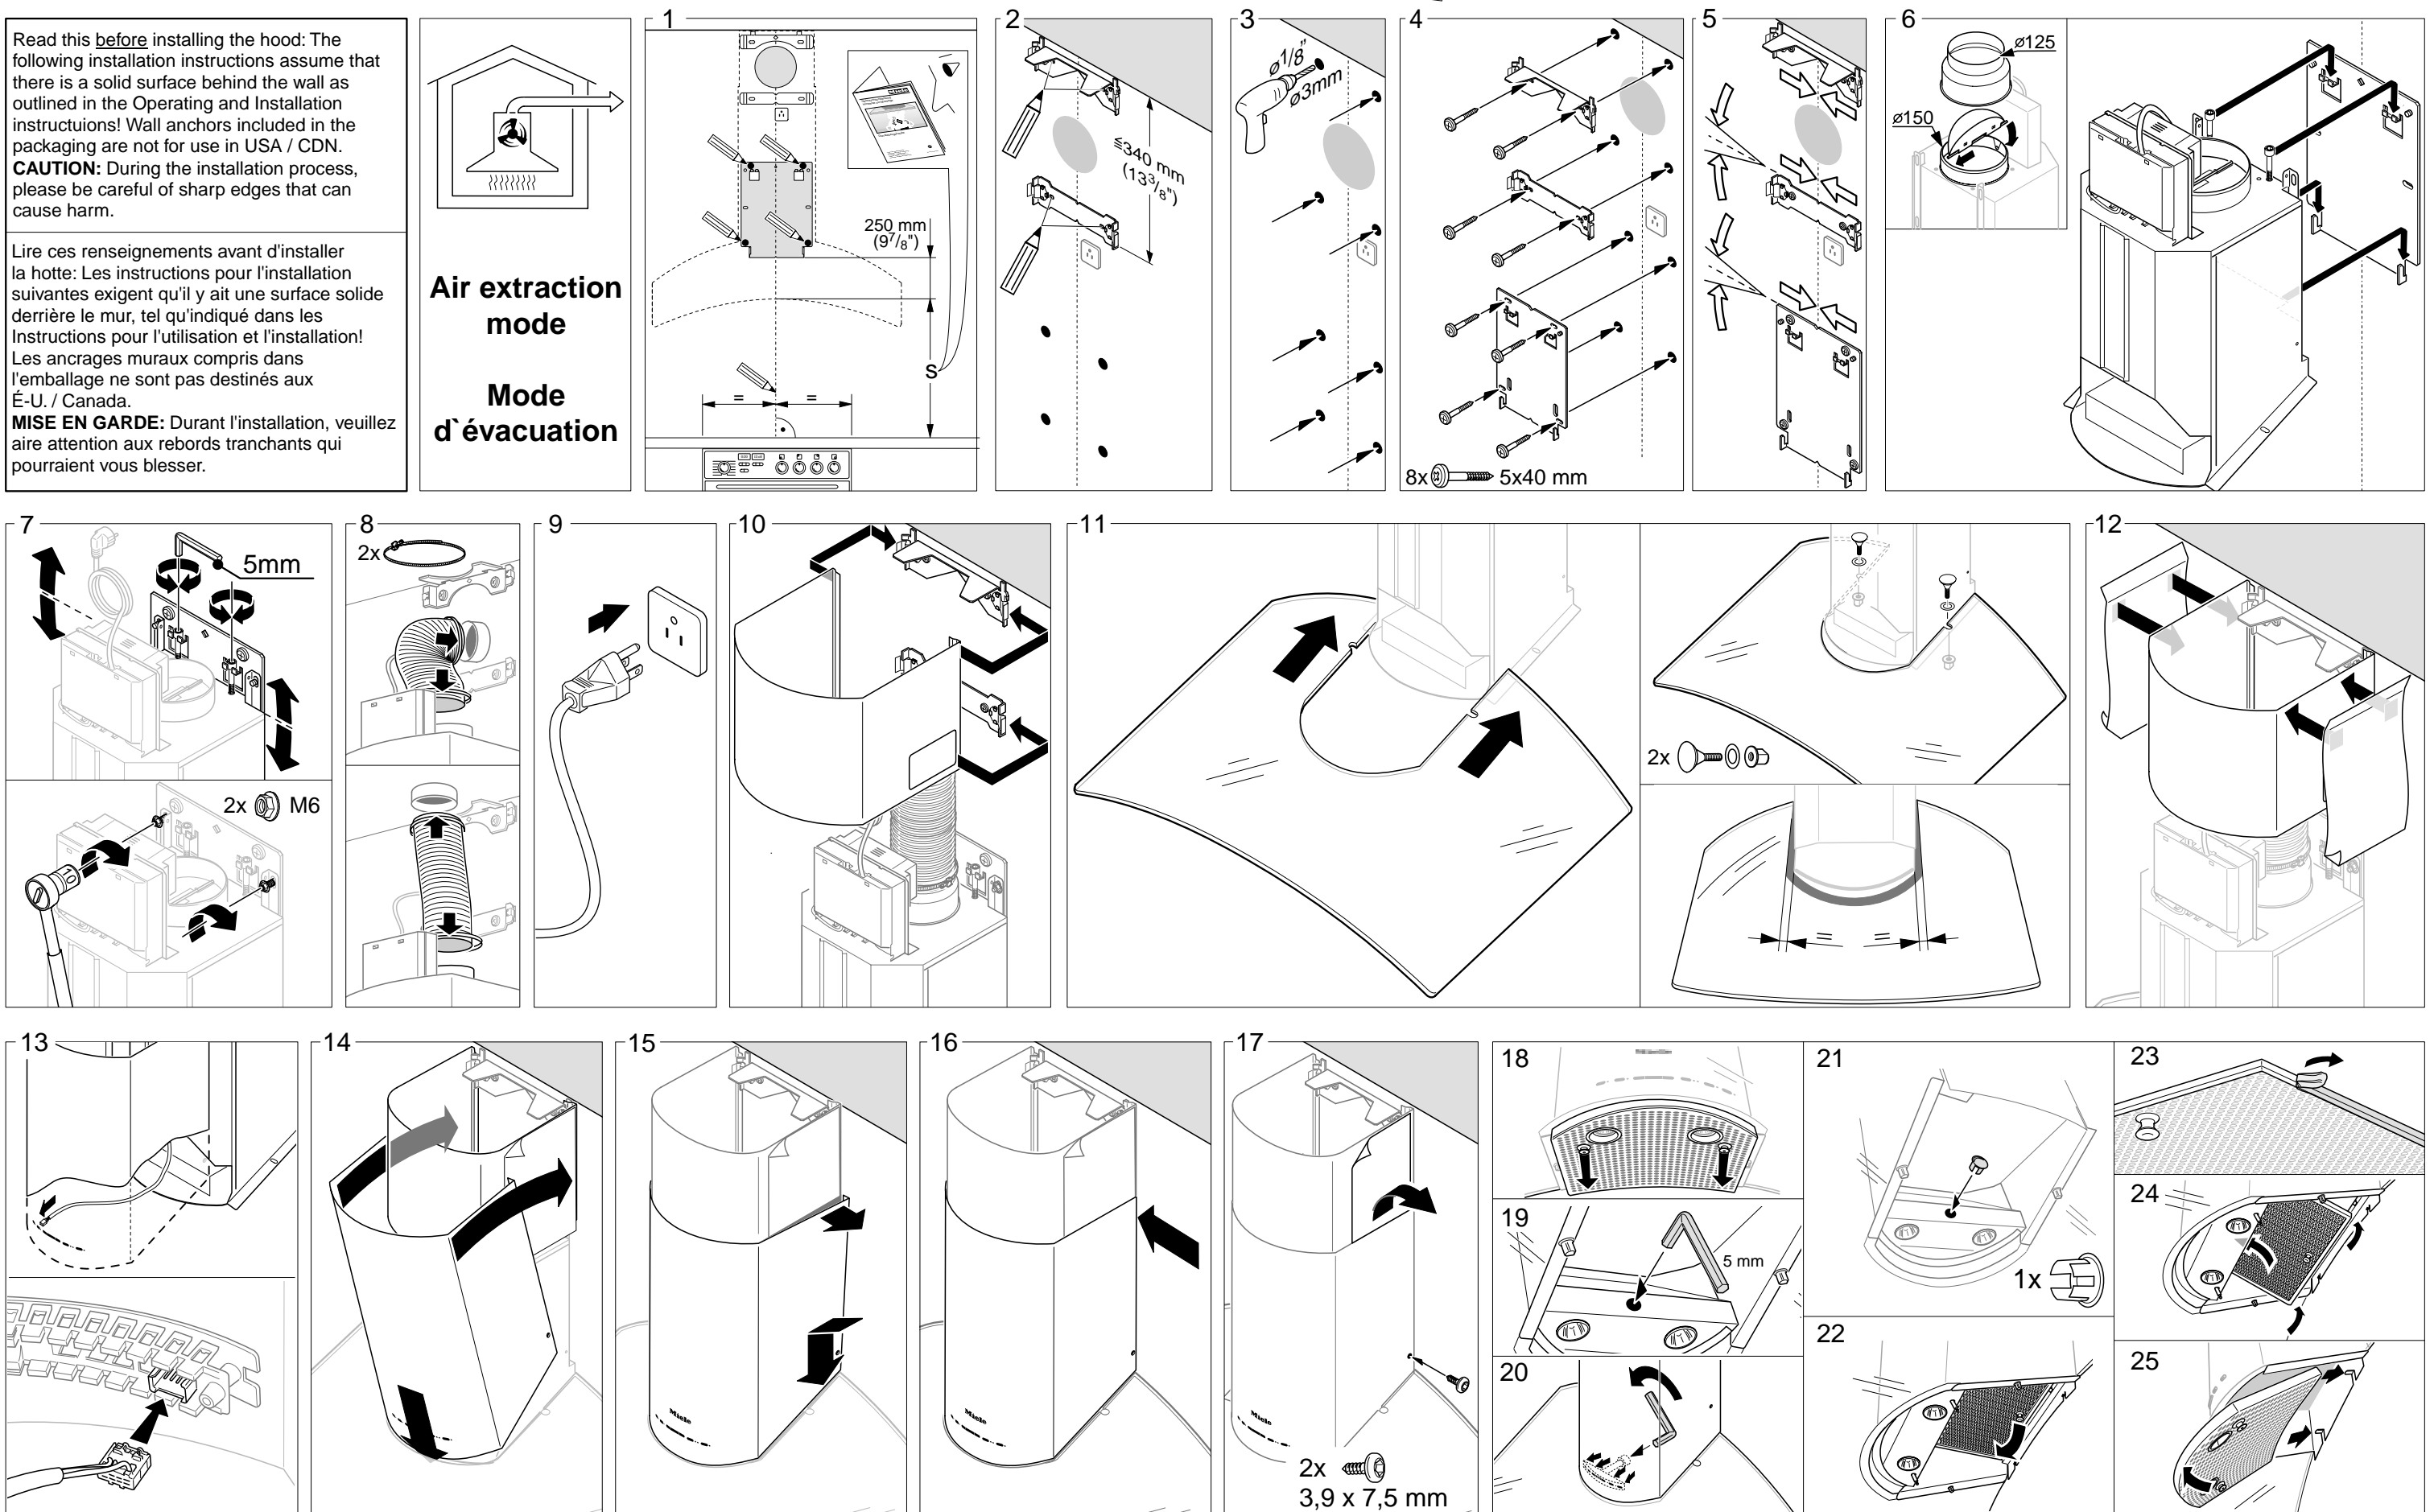

Read this before installing the hood: The following installation instructions assume that there is a solid surface behind the wall as outlined in the Operating and Installation instructions! Wall anchors included in the packaging are not for use in USA / CDN.
CAUTION: During the installation process, please be careful of sharp edges that can cause harm.

Lire ces renseignements avant d'installer la hotte: Les instructions pour l'installation suivantes exigent qu'il y ait une surface solide derrière le mur, tel qu'indiqué dans les Instructions pour l'utilisation et l'installation! Les ancrages muraux compris dans l'emballage ne sont pas destinés aux É.-U. / Canada.

MISE EN GARDE: Durant l'installation, veuillez faire attention aux rebords tranchants qui pourraient vous blesser.

Air extraction mode

Mode d'évacuation

Read this before installing the hood: The following installation instructions assume that there is a solid surface behind the wall as outlined in the Operating and Installation instructions! Wall anchors included in the packaging are not for use in USA / CDN.
CAUTION: During the installation process, please be careful of sharp edges that can cause harm.