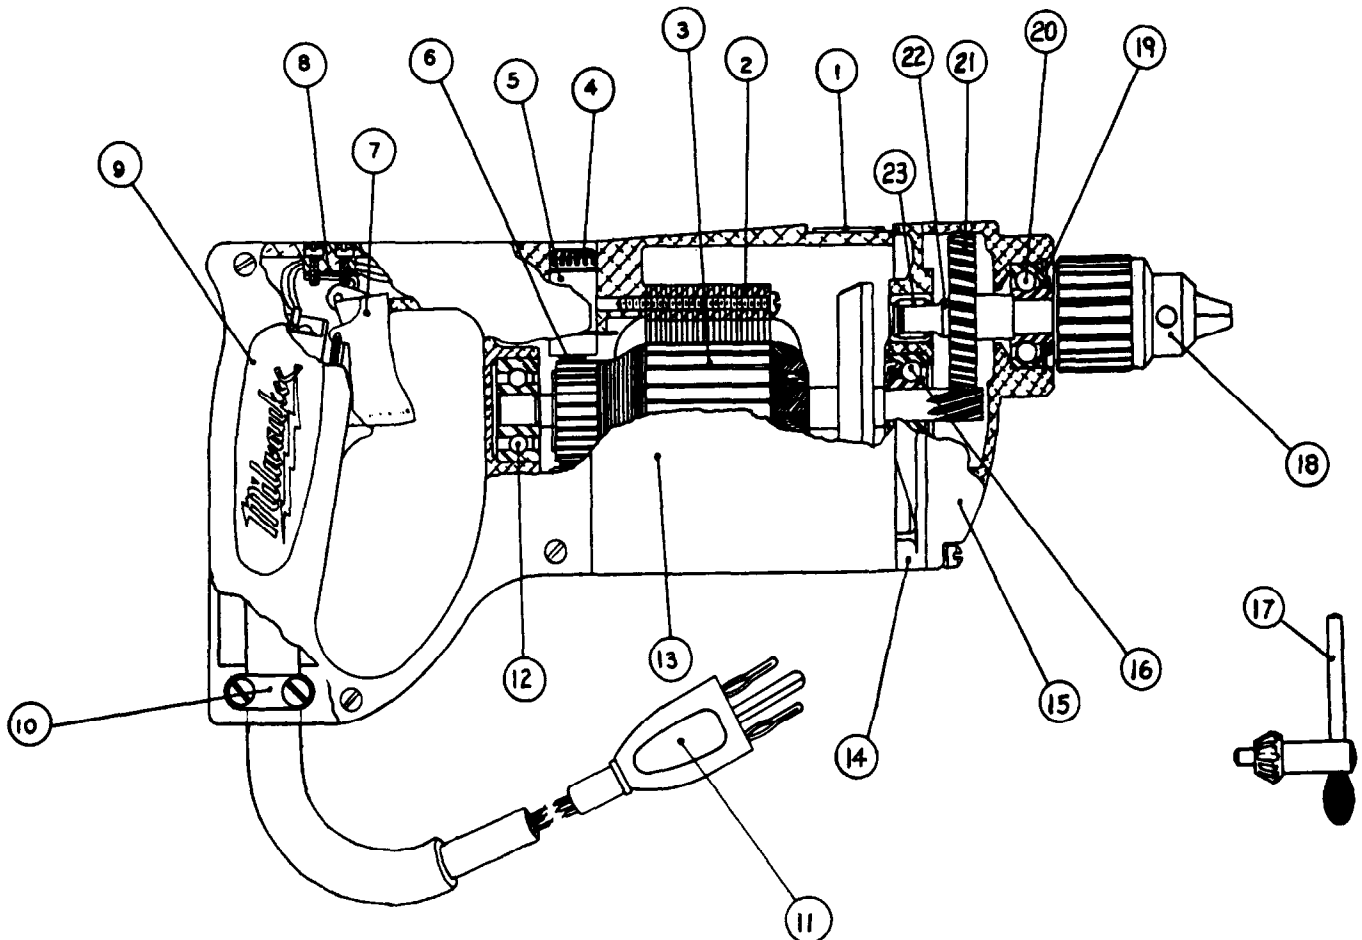

SERVICE PARTS LIST

BUL. 54-08-9021

1/4" ELECTRIC DRILL

REVISED BUL. 6288-2 DATE FEB. '68

MODEL NO. S-114G

Starting Serial No. 288-2948

WIRING INSTR.

Both Model and Serial No. must be furnished to obtain correct parts.

FIG.	PART NO.	DESCRIPTION OF PART
1	12-98-0800	Name Plate
2	18-42-1040	Field Assembly
★ 3	16-42-1300	Armature Assembly
4	23-44-0060	Carbon Brush Ret. Screw
5	22-22-0080	Brush Holder Assembly
6	22-18-0100	Carbon Brush Assemblies
7	23-66-0230	Switch Assembly
8	45-36-0110	Switch Spacer
9	28-20-3141	Handle Cover
10	28-17-0400	Cord Clamp Strap
11	22-64-0240	Cord Set
12	02-04-0970	Ball Bearing

FIG.	PART NO.	DESCRIPTION OF PART
13	28-50-4481	Motor Housing
14	28-28-0821	Diaphragm
15	28-14-0841	Gear Case
16	02-04-0970	Ball Bearing
17	48-66-3200	Chuck Key
18	48-66-0260	Chuck 3-jaw(3/8-24 thread)
19	34-80-2200	Retaining Ring
20	02-04-1060	Ball Bearing
21	32-75-1742	Spindle Gear
22	38-50-3151	Spindle
23	02-50-2110	Bearing Needle

SIZE OR PART NO.	DESCRIPTION OF PART	SIZE OR PART NO.	DESCRIPTION OF PART
06-81-8625	6-32x1/4 Rd. Hd. (Brass) Ground Screw	06-81-5800	6-32x5/16 Fil. Hd.Sems
06-81-6300	8-32x7/8 Fil. Hd. Sems	23-86-0110	44D-34
06-81-6500	8-32x1-3/8 Fil.Hd.Sems	23-16-0050	4BF-24
06-42-0800	#207	06-81-6600	8-32x1 1/4 Fil.Hd. Sems
06-81-6100	8-32x7/16 Fil.Hd.Sems	06-81-2650	1/4-20x3/8 Hd'less
06-42-1200	#212	06-81-3700	8-32x7/8 Oval Hd.
06-81-8400	4-40x1/4" Rd.Hd.	48-66-4080	
	Gear Case Screw		Switch Mtg. Screws (2)
	Gear Case Screw		Brush Holder Insul. Washer (2)
	Woodruff Key		Switch Insulator
	Cord Clamp Screws (2)		Field Screw (2)
	Woodruff Key		Brush Holder Set Screws (2)
	Name Plate Screws (2)		Handle Cover Screws (4)
			Key Holder