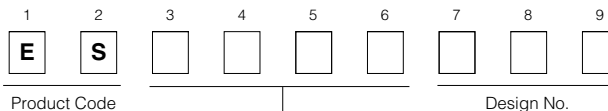

Power Switch Series

■ Quick Selection Guide of Power Switches

Type	Operation	Travel	Circuit Diagram					Acquired Standard						Page	
			S P S T	S P D T	D P S T	D P D T	Others	*	U L	C S A	S E M K O	V D E	B S I		Others
Series Y ESB91 	Push	1.5 mm 2.5 mm	☐	☐				*	☐	☐	☐	☐	☐	☐	
Series R ESB92S 	Push	1.5 mm 2.5 mm	☐					*	☐	☐	☐	☐	☐	☐	
ESB92D 	Push	1.5 mm 2.5 mm			☐			*	☐	☐	☐	☐	☐	☐	

* The Electrical Appliance and Material Control Law was revised on March 1st, 1988.
Power switches described here are not under jurisdiction of this Law, but comply with its technical requirements.

■ Explanation of Part Numbers

3th	4th,5th,6th	Type
B	91	Low Profile Push Type (SPST/DPST)
	92S	Compact Push Type (SPST)
	92D	Compact Push Type (DPST)
D	26	Slide Type Voltage Selectors