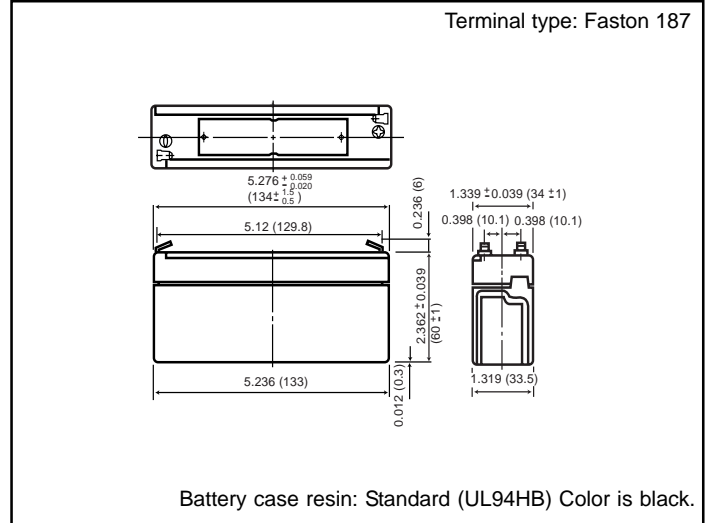

## LC-R063R4P

Photo/Label for reference only.

For main and standby power supplies.  
Expected trickle life: 3-5 years at 25°C, Approx. 5 years at 20°C.

### Dimensions (mm)

### Specifications

Nominal Voltage		6V
Rated Capacity (20 hour rate)		3.4Ah
Dimensions	Length	5.276 inches (134.0 mm)
	Width	1.339 inches (34.0 mm)
	Height	2.362 inches (60.0 mm)
	Total Height	2.598 inches (66.0 mm)
Approx. mass		1.37 lbs. (0.62 kg)
Standard Terminals and Resin	UL94HB Faston 187	LC-R063R4P