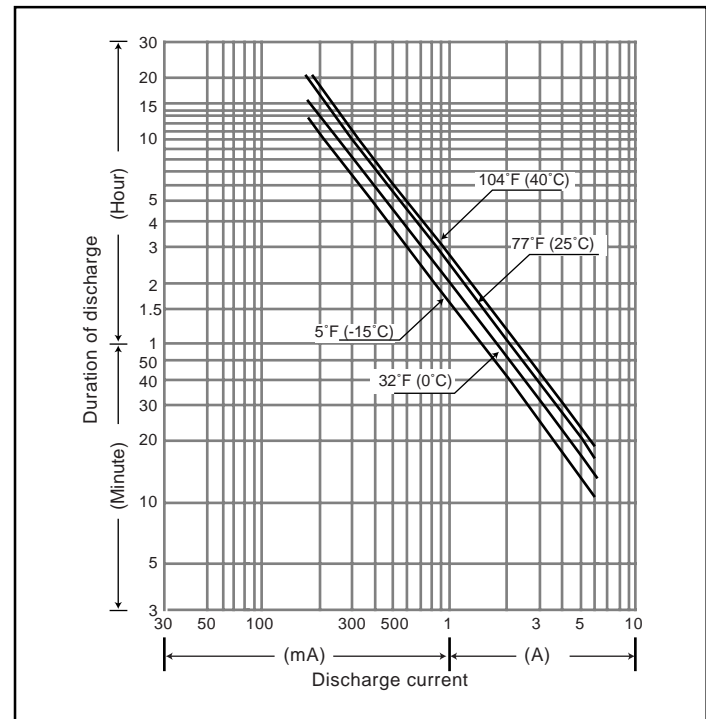

Duration of discharge vs. Discharge current (Note)

(Note) The above characteristics data are average values obtained within three charge/discharge. Cycles not the minimum values.