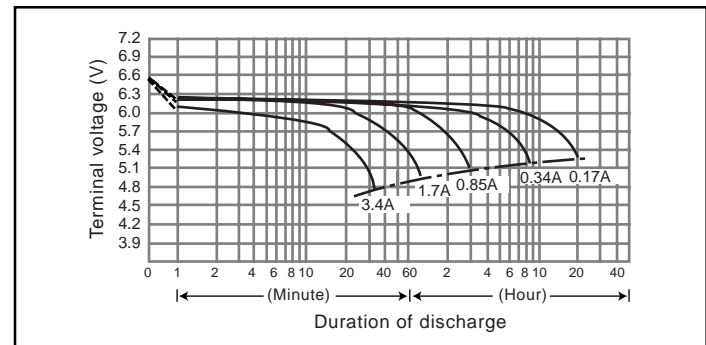

## LC-R063R4P

Photo/Label for reference only.

For main and standby power supplies.  
Expected trickle life: 3-5 years at 25°C, Approx. 5 years at 20°C.

### Dimensions (mm)

### Specifications

Nominal Voltage		6V
Rated Capacity (20 hour rate)		3.4Ah
Dimensions	Length	5.276 inches (134.0 mm)
	Width	1.339 inches (34.0 mm)
	Height	2.362 inches (60.0 mm)
	Total Height	2.598 inches (66.0 mm)
Approx. mass		1.37 lbs. (0.62 kg)
Standard Terminals and Resin	UL94HB Faston 187	LC-R063R4P

### Characteristics

Capacity (note) 77°F (25°C)	20 hour rate (170mA)	3.4Ah	
	10 hour rate (300mA)	3Ah	
Internal Resistance	5 hour rate (540mA)	2.7Ah	
	1 hour rate (2100mA)	2.1Ah	
Temperature dependency of capacity (20 hour rate)	1.5 hour rate discharge	1.5A	
	Cut-off voltage 5.25 V		
	Fully charged battery	Approx. 30mΩ	
	77°F (25°C)		
Self discharge 77°F (25°C)	104°F (40°C)	102%	
	77°F (25°C)	100%	
	32°F (0°C)	85%	
	5°F (-15°C)	65%	
Charge Method (Constant Voltage)	Residual capacity after standing 3 months	91%	
	Residual capacity after standing 6 months	82%	
	Residual capacity after standing 12 months	64%	
Cycle use (Repeating use)	initial current	1.36 A or smaller	
	Control voltage	7.25V to 7.45V (per 6V cell 25°C)	
	Trickle use	initial current	0.51 A or smaller
		Control voltage	6.8V to 6.9V (per 6V cell 25°C)