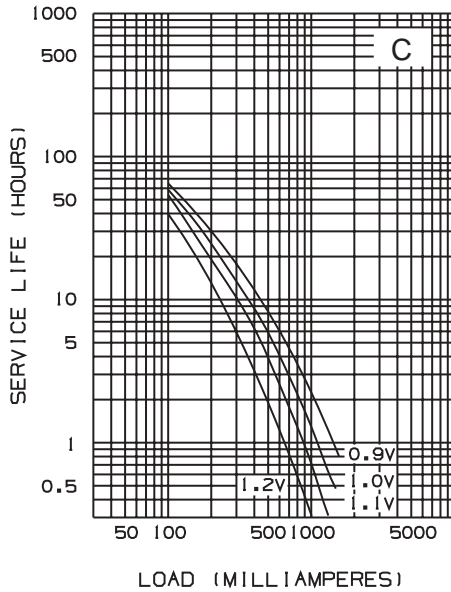

#### Panasonic Part AM-2PI

MADE IN THE USA

Dimensions Comply with ANSI Standards  
mm

Chemical System:	Alkaline-Zinc/Manganese Dioxide (Zn/MnO <sub>2</sub> )
Designation:	ANSI-14A, IEC-LR14
Nominal Voltage:	1.5V
Internal Resistance:	0.10 Ohms
Temperature Range:	-20°C to 54°C (-4°F to 130°F)
Average Weight:	70 grams (2.47 oz.)
Volume:	26.9 cm <sup>3</sup> (1.6 in. <sup>3</sup> )
Terminals:	Flat (Recessed Negative)
Shelf Life:	7 years (80% Capacity)
Heavy Metals Content:	No added Mercury, Cadmium or Lead

#### IEC/ANSI Standard Tests @ 20°C

**Panasonic Industrial Company**  
 Division of Panasonic Corporation of North America  
 Toll Free: 1-877-PANABAT (1-877-726-2228)  
 oembatteries@us.panasonic.com  
 www.panasonic.com/batteries

**Panasonic**  
**ideas for life**

C

Typical Discharge Characteristics With Constant Current At 20°C

Typical Discharge Characteristics With Constant Resistance At 20°C

Typical Temperature Characteristics  
0.9 Volts Cutoff Voltage