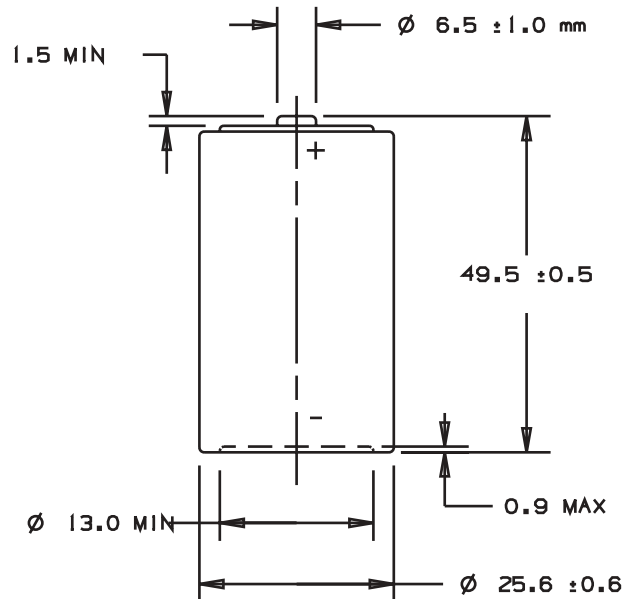

#### Panasonic Part AM-2PI

MADE IN THE USA

Dimensions Comply with ANSI Standards  
mm

Chemical System:	Alkaline-Zinc/Manganese Dioxide (Zn/MnO <sub>2</sub> )
Designation:	ANSI-14A, IEC-LR14
Nominal Voltage:	1.5V
Internal Resistance:	0.10 Ohms
Temperature Range:	-20°C to 54°C (-4°F to 130°F)
Average Weight:	70 grams (2.47 oz.)
Volume:	26.9 cm <sup>3</sup> (1.6 in. <sup>3</sup> )
Terminals:	Flat (Recessed Negative)
Shelf Life:	7 years (80% Capacity)
Heavy Metals Content:	No added Mercury, Cadmium or Lead

**Panasonic**  
**ideas for life**

C

Typical Discharge Characteristics With Constant Current At 20°C

Typical Discharge Characteristics With Constant Resistance At 20°C

Typical Temperature Characteristics  
0.9 Volts Cutoff Voltage