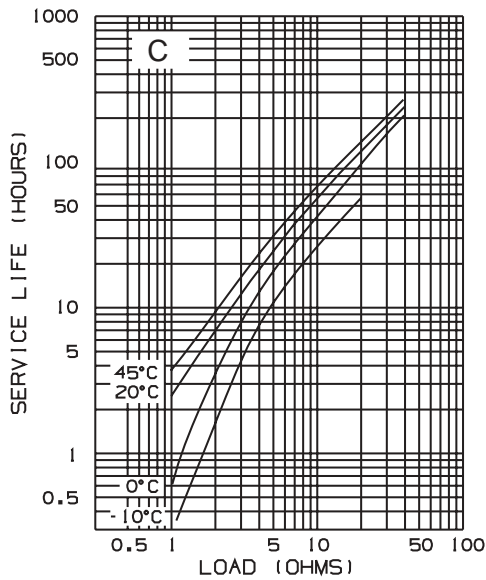

#### Panasonic Part AM-2PI

MADE IN THE USA

Dimensions Comply with ANSI Standards  
mm

Chemical System:	Alkaline-Zinc/Manganese Dioxide (Zn/MnO <sub>2</sub> )
Designation:	ANSI-14A, IEC-LR14
Nominal Voltage:	1.5V
Internal Resistance:	0.10 Ohms
Temperature Range:	-20°C to 54°C (-4°F to 130°F)
Average Weight:	70 grams (2.47 oz.)
Volume:	26.9 cm <sup>3</sup> (1.6 in. <sup>3</sup> )
Terminals:	Flat (Recessed Negative)
Shelf Life:	7 years (80% Capacity)
Heavy Metals Content:	No added Mercury, Cadmium or Lead

**Panasonic**  
**ideas for life**

C

Typical Discharge Characteristics With Constant Current At 20°C

Typical Discharge Characteristics With Constant Resistance At 20°C

Typical Temperature Characteristics  
0.9 Volts Cutoff Voltage