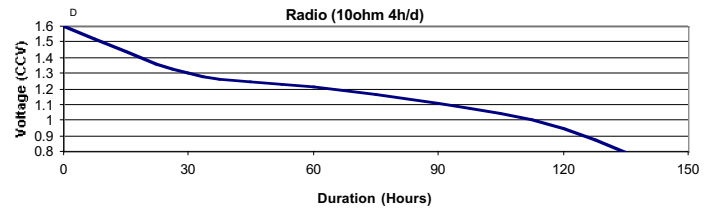

IEC/ANSI Standard Tests @ 20°C

Panasonic Industrial Company
Division of Panasonic Corporation of North America
Toll Free: 1-877-PANABAT (1-877-726-2228)
oembatteries@us.panasonic.com
www.panasonic.com/batteries

Panasonic
ideas for life