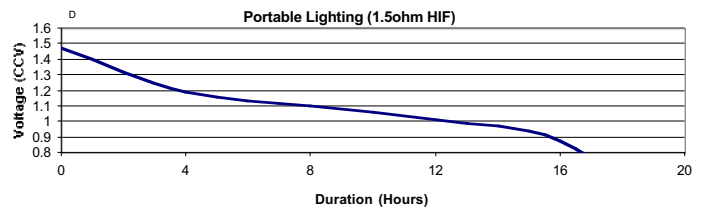

IEC/ANSI Standard Tests @ 20°C

Panasonic Industrial Company
Division of Panasonic Corporation of North America
Toll Free: 1-877-PANABAT (1-877-726-2228)
oembatteries@us.panasonic.com
www.panasonic.com/batteries

Panasonic
ideas for life