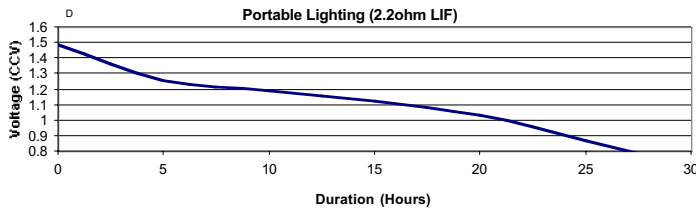

IEC/ANSI Standard Tests @ 20°C

Panasonic Industrial Company
Division of Panasonic Corporation of North America
Toll Free: 1-877-PANABAT (1-877-726-2228)
oembatteries@us.panasonic.com
www.panasonic.com/batteries

Panasonic
ideas for life