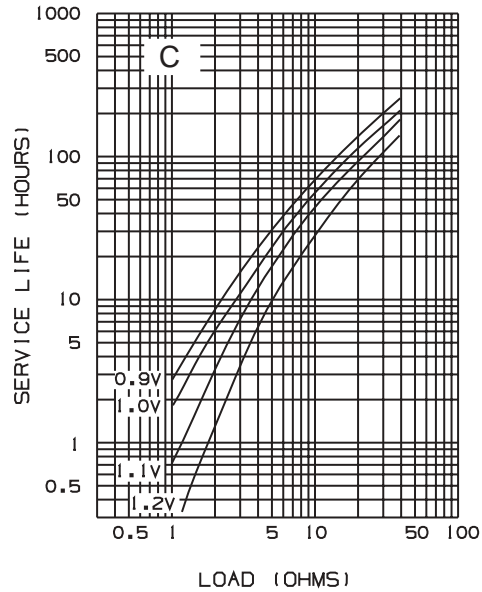

#### Panasonic Part AM-2PI

MADE IN THE USA

Dimensions Comply with ANSI Standards  
mm

Chemical System:	Alkaline-Zinc/Manganese Dioxide (Zn/MnO <sub>2</sub> )
Designation:	ANSI-14A, IEC-LR14
Nominal Voltage:	1.5V
Internal Resistance:	0.10 Ohms
Temperature Range:	-20°C to 54°C (-4°F to 130°F)
Average Weight:	70 grams (2.47 oz.)
Volume:	26.9 cm <sup>3</sup> (1.6 in. <sup>3</sup> )
Terminals:	Flat (Recessed Negative)
Shelf Life:	7 years (80% Capacity)
Heavy Metals Content:	No added Mercury, Cadmium or Lead

**Panasonic**  
**ideas for life**

C

Typical Discharge Characteristics With Constant Current At 20°C

Typical Discharge Characteristics With Constant Resistance At 20°C

Typical Temperature Characteristics  
0.9 Volts Cutoff Voltage