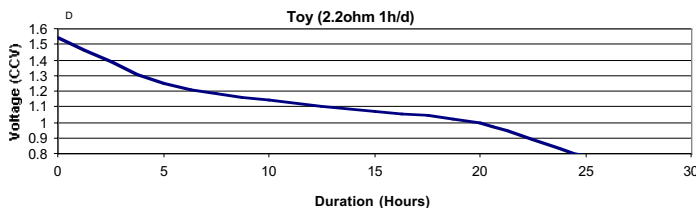

IEC/ANSI Standard Tests @ 20°C

Panasonic Industrial Company
Division of Panasonic Corporation of North America
Toll Free: 1-877-PANABAT (1-877-726-2228)
oembatteries@us.panasonic.com
www.panasonic.com/batteries

Panasonic
ideas for life