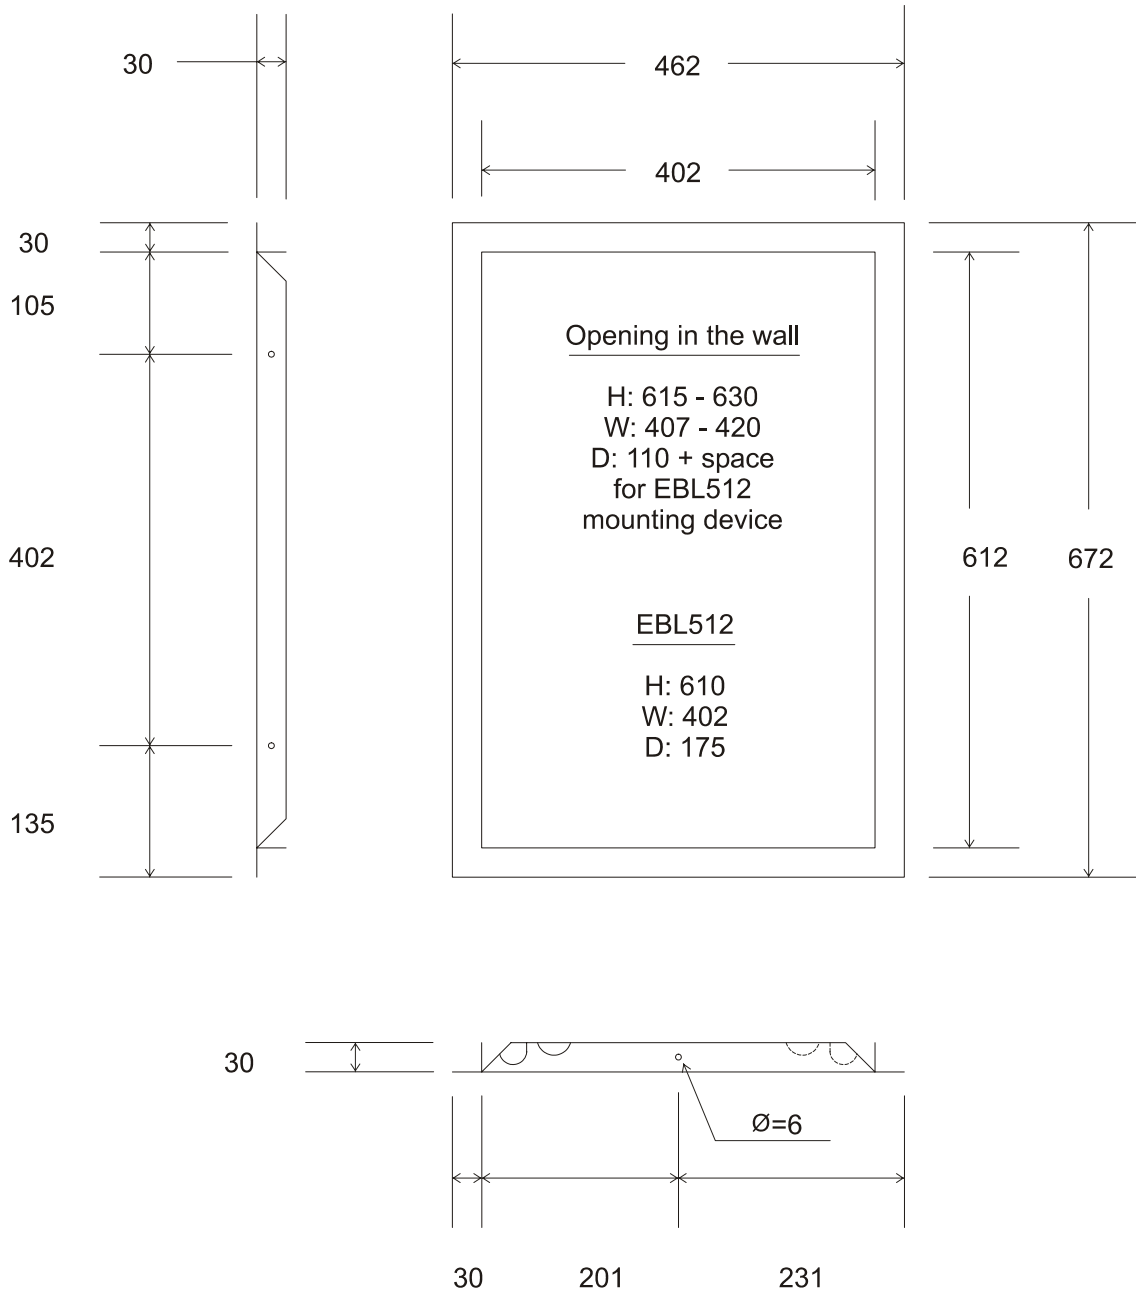

Fire alarm systems Frame for flush mounted EBL512, 1568

- Same colour as the c.i.e. housing
- Prepared for simple mounting

General

The frame **1568** is used when a c.i.e. **EBL512** shall be flush mounted.

The frame is made of metal and has the same grey colour as the EBL512 housing.

The frame width is 30 mm on all four sides.

In order to make it possible to open the door, the housing has to be placed approx. 60 mm out from the wall. Behind the housing there might be need of space for some mounting device. See figure to the right.

The frame is prepared with mounting holes ($\text{\O} = 6$ mm), two holes on each side and one hole at the top and at the bottom. It is also prepared for access to the EBL512 housing's knock-outs for cable entries. See figure on the opposite page.

Type number

1568

Frame for flush mounted EBL512.

Technical data

| | |
|-----------------------|---|
| Size H x W x D (mm) | 672 x 462 x 30 See also the figure above. |
| Weight (g) | 1365 |
| Construction / Colour | Metal / Light grey (NCS S1500-N, PMS Cool Grey 2) |