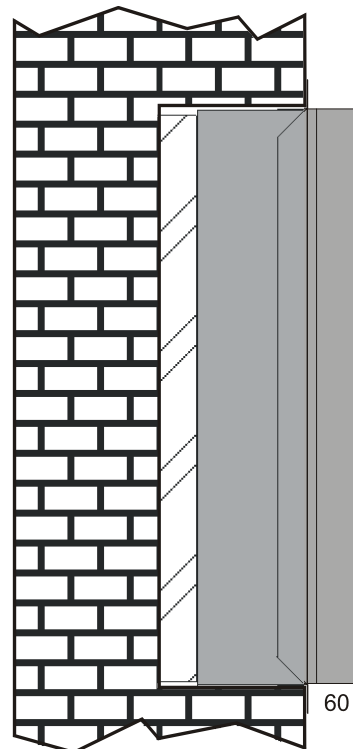

Fire alarm systems Frame for flush mounted EBL512, 1568

- Same colour as the c.i.e. housing
- Prepared for simple mounting

General

The frame **1568** is used when a c.i.e. **EBL512** shall be flush mounted.

The frame is made of metal and has the same grey colour as the EBL512 housing.

The frame width is 30 mm on all four sides.

In order to make it possible to open the door, the housing has to be placed approx. 60 mm out from the wall. Behind the housing there might be need of space for some mounting device. See figure to the right.

The frame is prepared with mounting holes ($\text{\O} = 6$ mm), two holes on each side and one hole at the top and at the bottom. It is also prepared for access to the EBL512 housing's knock-outs for cable entries. See figure on the opposite page.

Type number

1568

Frame for flush mounted EBL512.

Technical data

| | |
|-----------------------|---|
| Size H x W x D (mm) | 672 x 462 x 30 See also the figure above. |
| Weight (g) | 1365 |
| Construction / Colour | Metal / Light grey (NCS S1500-N, PMS Cool Grey 2) |