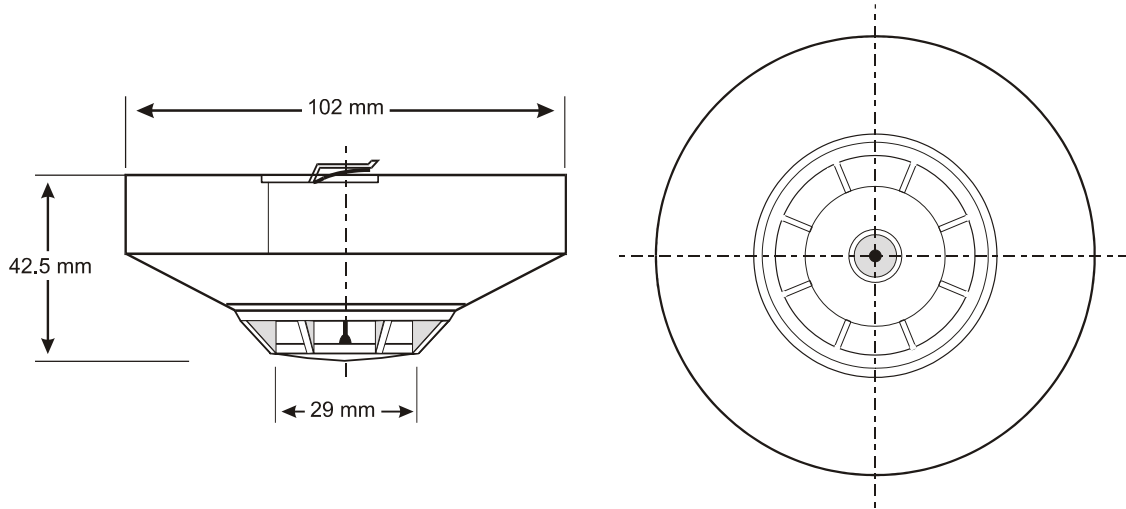

Type number

2318

Combination heat detector

Technical data

Voltage (V DC)	
rated	24
allowed	15-30
normal	24
Current consumption at nom. volt. (mA)	Depending on the type of base it is plugged into. For more details see EBL512 Planning Instructions.
quiescent (detector only)	0.03
active (detector only)	min. 3
Ambient temperature (°C)	
operating	-10 to +50
storage	-25 to +70
Ambient humidity (% RH)	max. 95, non condensing
Ingress Protection rating (estimated)	IP51
Alarm temp. (fixed temp. part)	58°C
Weight (g)	85
Colour	grey (N8, Muncell colour code)
Approvals	CE; EN54/5, response grade 1.

All technical features and data are subject to changes without notice, resulting from continuous development and improvement.

Product Leaflet	Date of issue	Revision / Date of revision
MEW00449	2003-09-17	2 / 2006-08-31