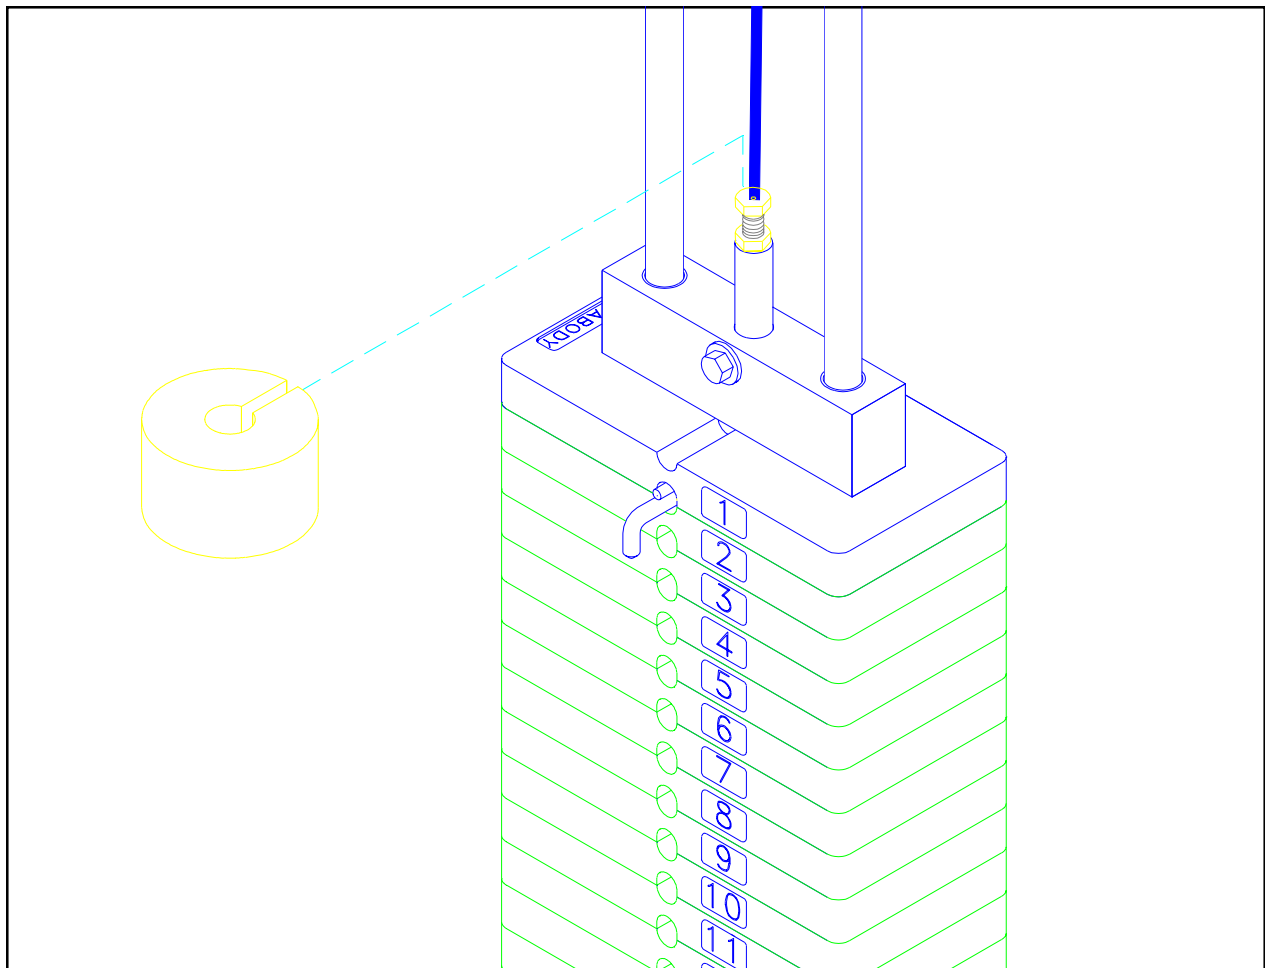

PARABODY

Serious Steel

205101

5 POUND ADAPTER PLATE

The PARABODY 5 LB. ADAPTER PLATE allows the user to move up in 5 lb. weight increments.

To attach the 5 lb. plate to the weight stack, carefully rotate the plate so that the cable will slide through the slot, then lower the plate onto the head plate and over the head plate shaft.