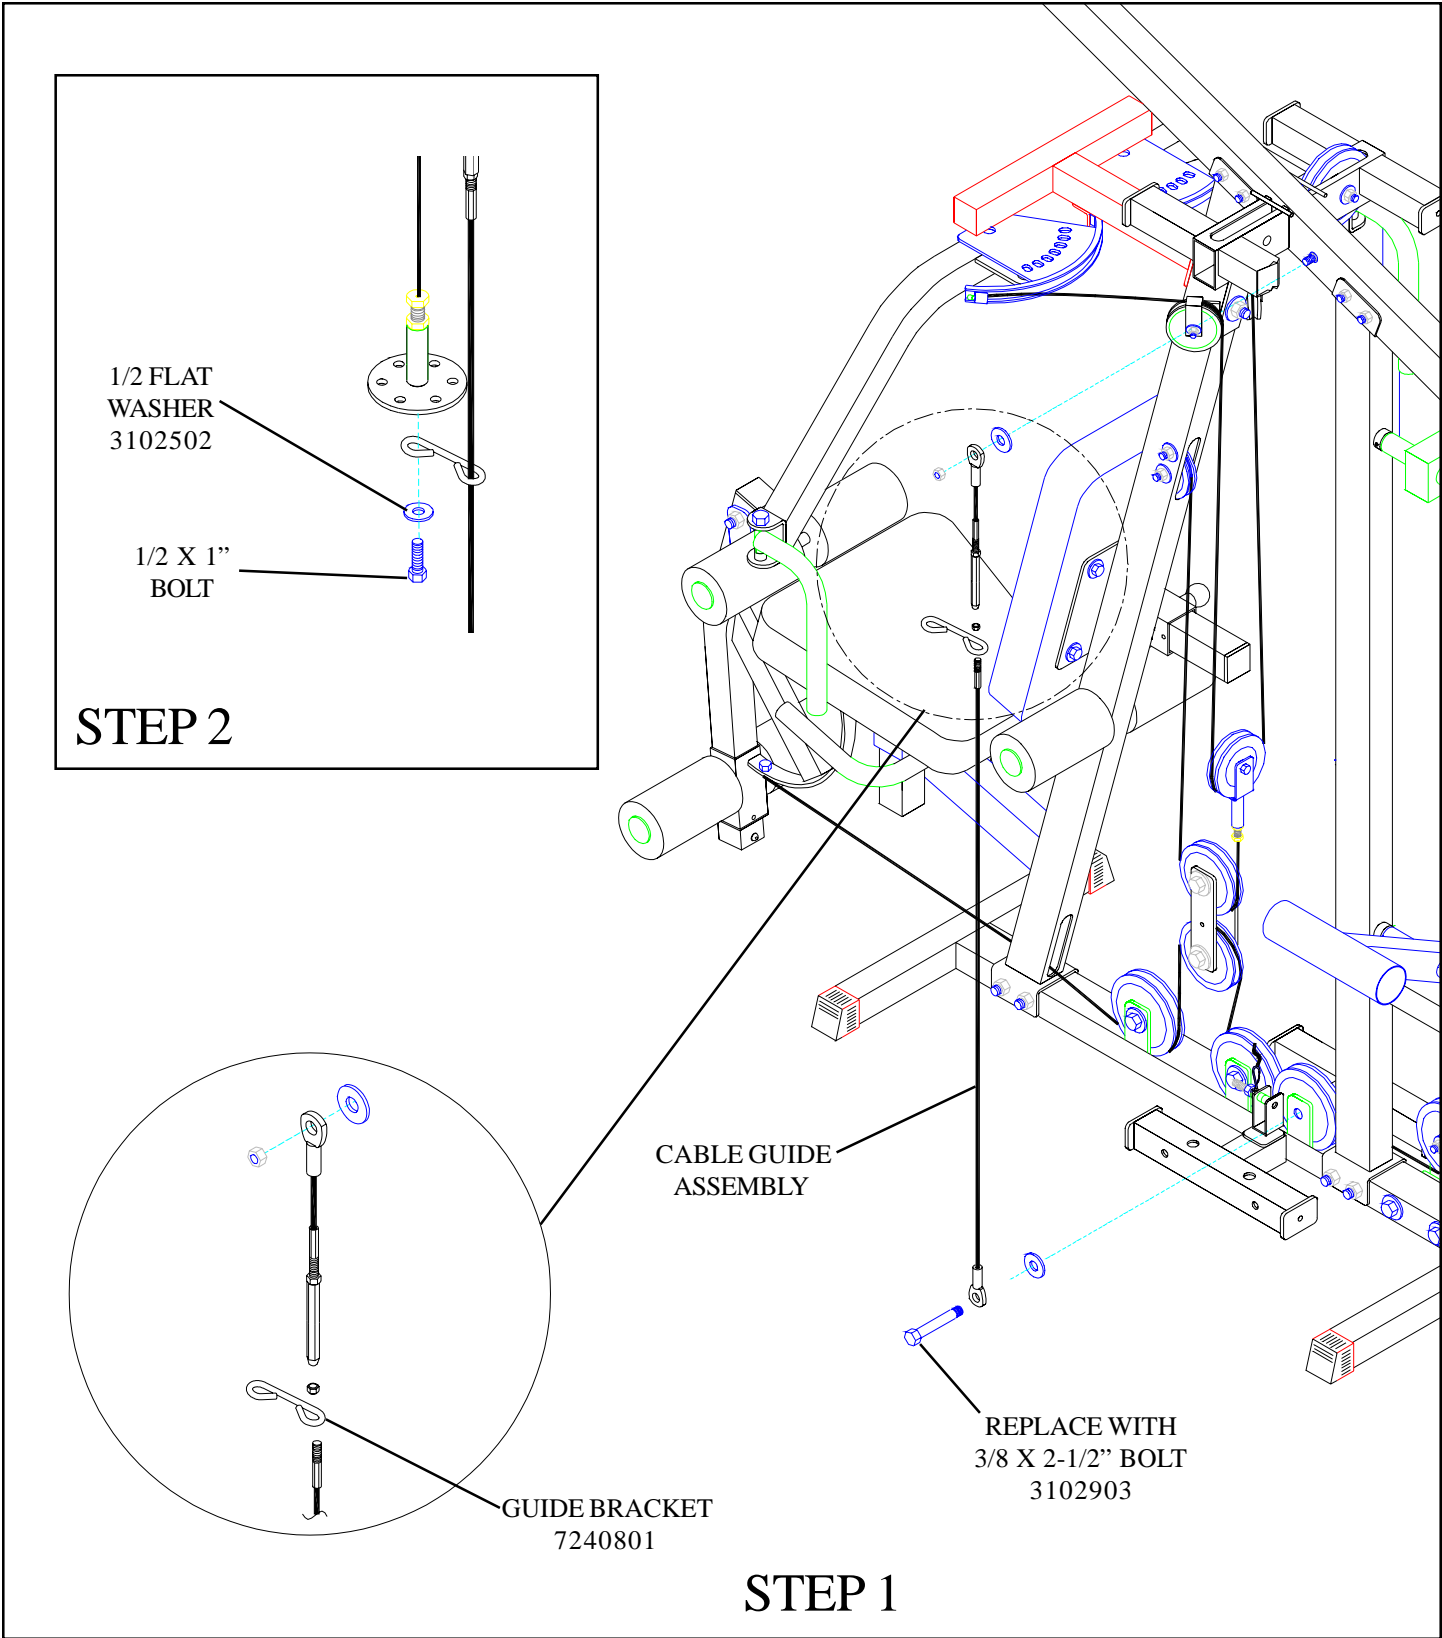

### 425/660 CABLE GUIDE STABILIZER KIT

---

- Remove shroud and install cable assembly as shown with components included in kit. Secure all bolts and re-install shroud