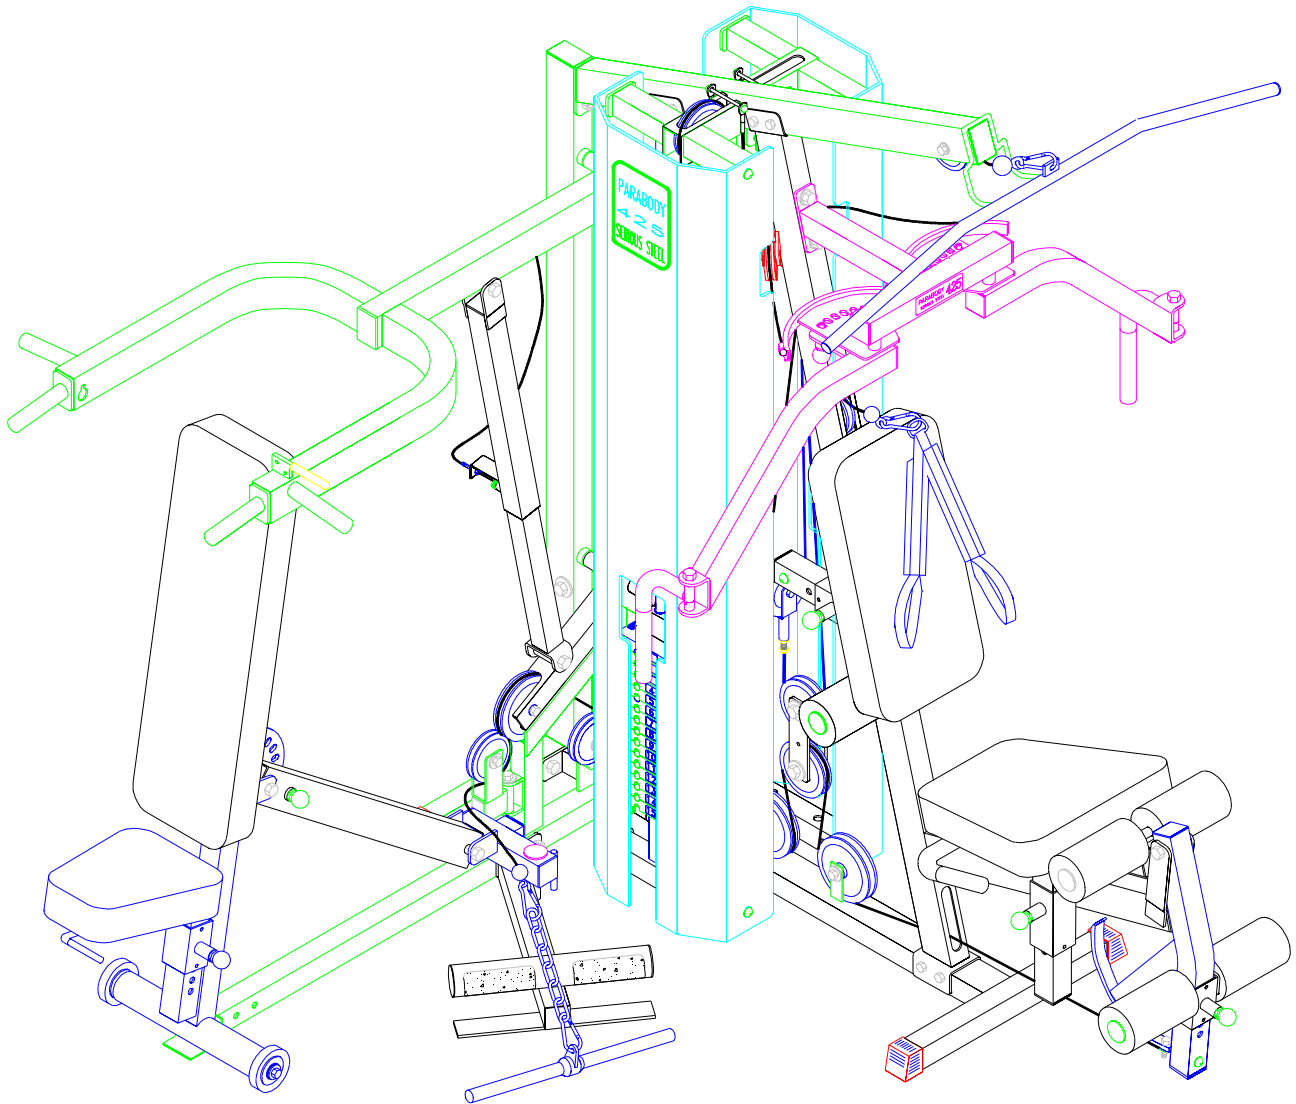

## *Serious Steel*

### 425/660 CABLE GUIDE STABILIZER KIT

---

- Remove shroud and install cable assembly as shown with components included in kit. Secure all bolts and re-install shroud