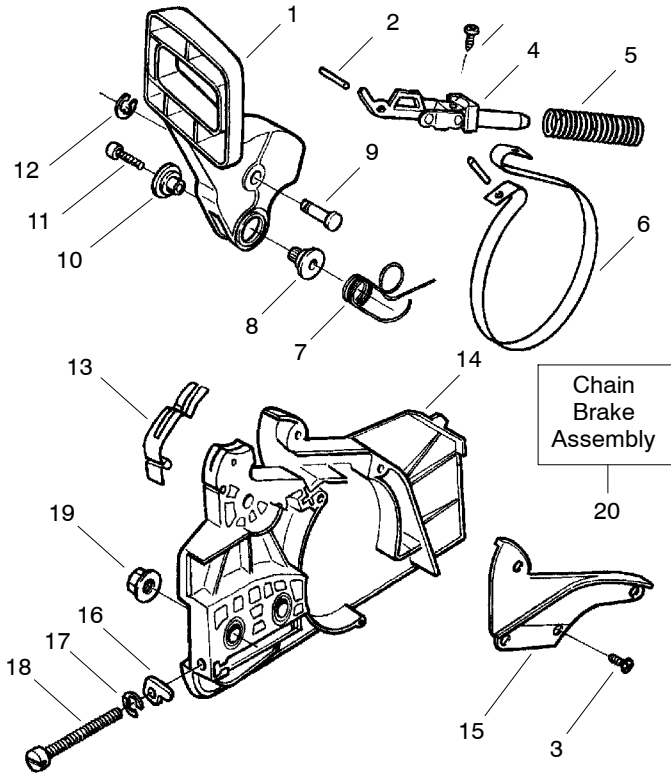

↙ = NEW PART NUMBER FOR THIS IPL ★ = REFER TO THE SERVICE REFERENCE INDICATED FOR MORE INFORMATION. (LOCATED AT END OF IPL)

Carburetor Assembly – WT-391 – #530069722

Ref.	Part No.	Description
1.	530038479	Limiter Cap – High
2.	530038478	Limiter Cap – Low
3.	530069826	Carburetor Repair Kit (KIT = Indicates Contents) & Includes Limiter Caps
4.	530069844	Gasket/Diaphragm Kit (● = Indicates Contents)

Ref.	Part No.	Description
1.	530071347	Actuating Lever
2.	530015913	Spring Pin
3.	530015911	Screw
4.	530054741	Front & Rear Link Ass'y.
5.	530016237	Spring Compression
6.	530052232	Brake Band
7.	530015910	Handguard Spring
8.	530056531	Journal-Right
9.	530029879	Pivot Pin
10.	530029881	Journal-Left
11.	530016384	Screw
12.	530038593	Retainer
13.	530029878	Position Spring
14.	530054744	Clutch Cover
15.	530038679	Chain Brake Cover
16.	530015826	Bar Adjusting Pin
17.	530038593	Retainer
18.	530016110	Screw-Bar Adjusting
19.	530015917	Nut
20.	545139901	Chain Brake Assembly