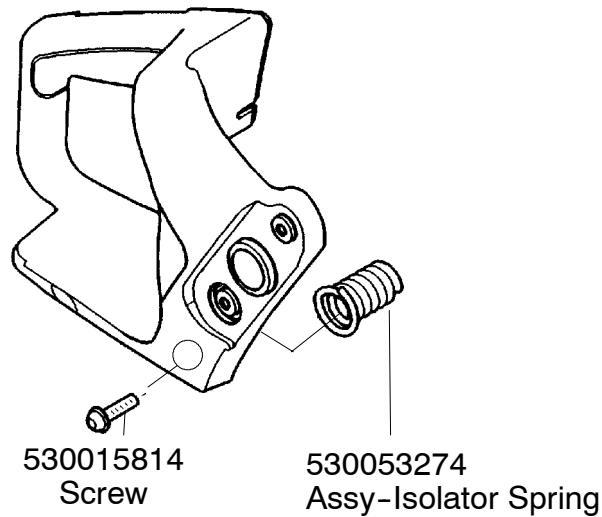

★★★★★ **Service Reference** ★★★★★

Note: Due to product improvements, your unit may have been built with or without the spring and screw shown below. If your unit does not have this spring and screw, no action is required. If your unit does have the spring and screw, please order the part numbers listed below.