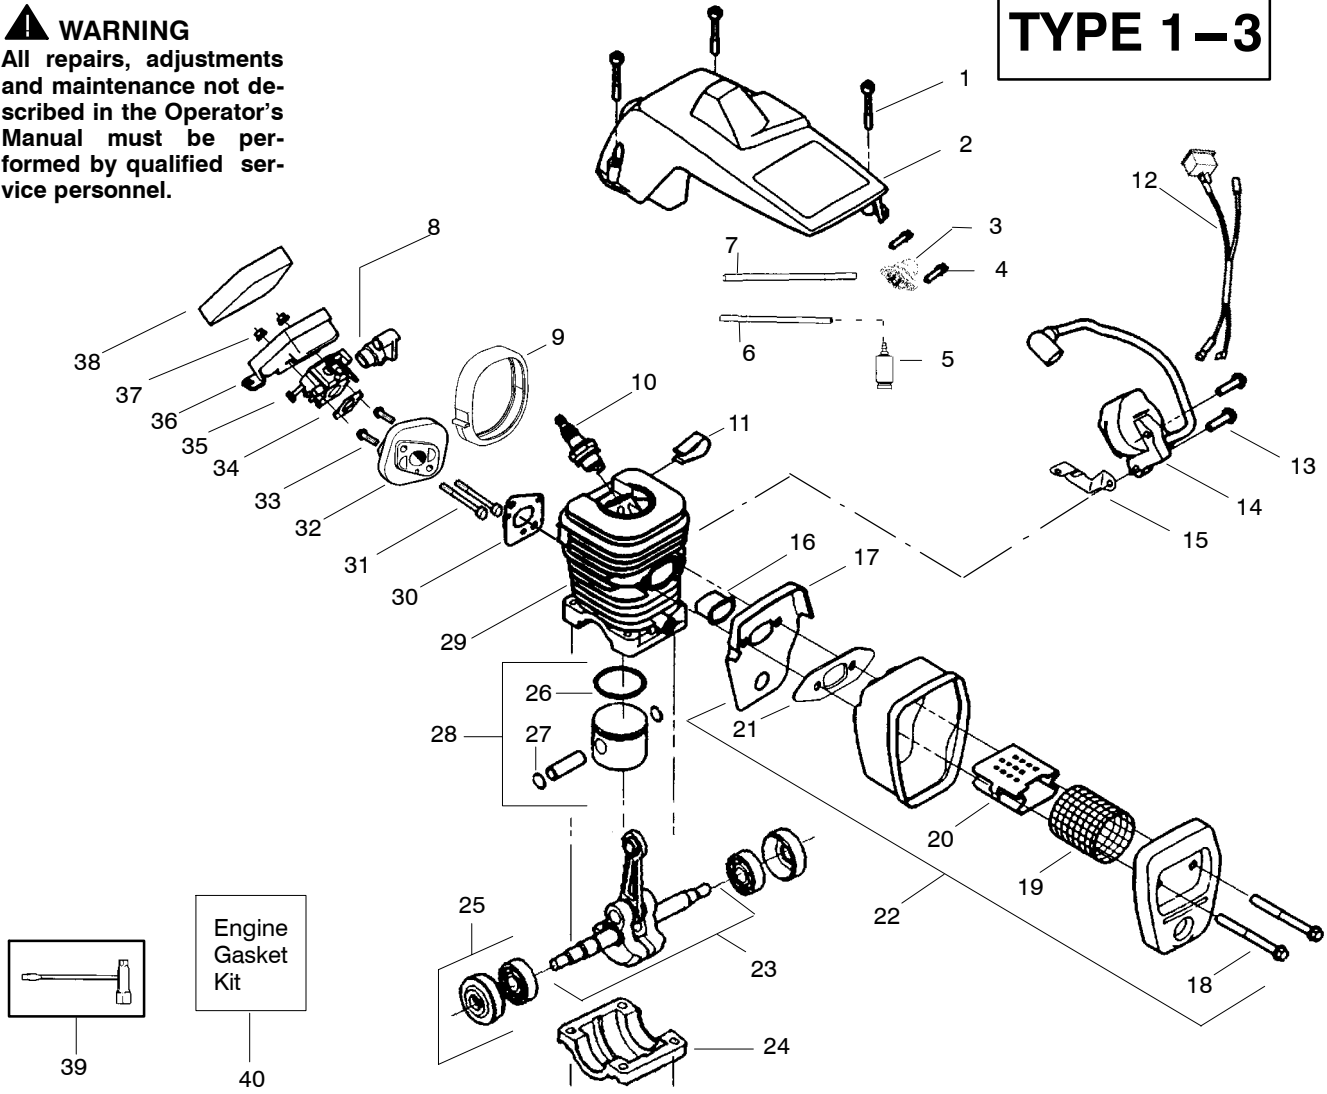

WARNING
All repairs, adjustments and maintenance not described in the Operator's Manual must be performed by qualified service personnel.

TYPE 1-3

Ref.	Part No.	Description	Ref.	Part No.	Description	Ref.	Part No.	Description
1.	530016153	Screw	19.	530036103	Screen-Spark	36.	530047604	Housing-Air Filter
2.	530071310	Shield-Cylinder	20.	530037813	Diffuser-Muffler	37.	530016101	Nut
3.	530047213	Assy-Air Purge	21.	530069608	Gasket-Muffler (kit)	38.	530037793	Air Filter - Foam
4.	530015780	Screw	22.	530047207	Assy-Muffler (Incl. 17-21)	39.	530031135	Wrench-Bar
5.	530095646	Assy-Fuel Pick-up				40.	530069608	Kit-Engine Gasket (incl. 34,30,21)
6.	530069247	Kit-Line Purge/Carb. (Small Dia)	23.	530047062	Assy-Crankshaft			Not Shown
7.	530069216	Kit-Line Purge/Tank (large line)	24.	530037935	Cap-Crankcase			
8.	530035526	Grommet-Carb Adjust.	25.	530056363	Assy-Seal & Bearing			
9.	530054144	Seal-Carb Adapter	26.	530029805	Ring-Piston			
10.	952030150	Spark Plug (RCJ-7Y)	27.	530015697	Retainer - Piston Pin			
11.	530016136	Clip-High Tension Lead	28.	530069604	Kit-Piston - (incl. 26-27)			
12.	530049117	Assy-Wire Harness (includes switch)	29.	530069606	Kit-Cylinder			
13.	530015814	Screw	30.	530069608	Gasket-Carb.			
14.	530039167	Module-Ignition	31.	530016187	Adapter (kit)			
15.	530047442	Strap-Ground	32.	530049700	Screw			
16.	530037652	Insulator-Heat	33.	530016386	Carb. Adapter			
17.	530049870	Back Plate-Muffler	34.	530069608	Screw			
18.	530016132	Screw	35.	---	Carb. Gasket (kit)			
				530069722	Kit-Carburetor (WT-391)			
				530071621	(WT-625)			
								Manual-Operator (Scan-370/420)
								(Euro I-370/420)
								(Scan-351/390)
								(Euro I-351/390)
								(Euro II-351/390)
								(Euro II-370/420)
								530054781 Decal-Warning

↖ = NEW PART NUMBER FOR THIS IPL

★ = REFER TO THE SERVICE REFERENCE INDICATED FOR MORE INFORMATION. (LOCATED AT END OF IPL)