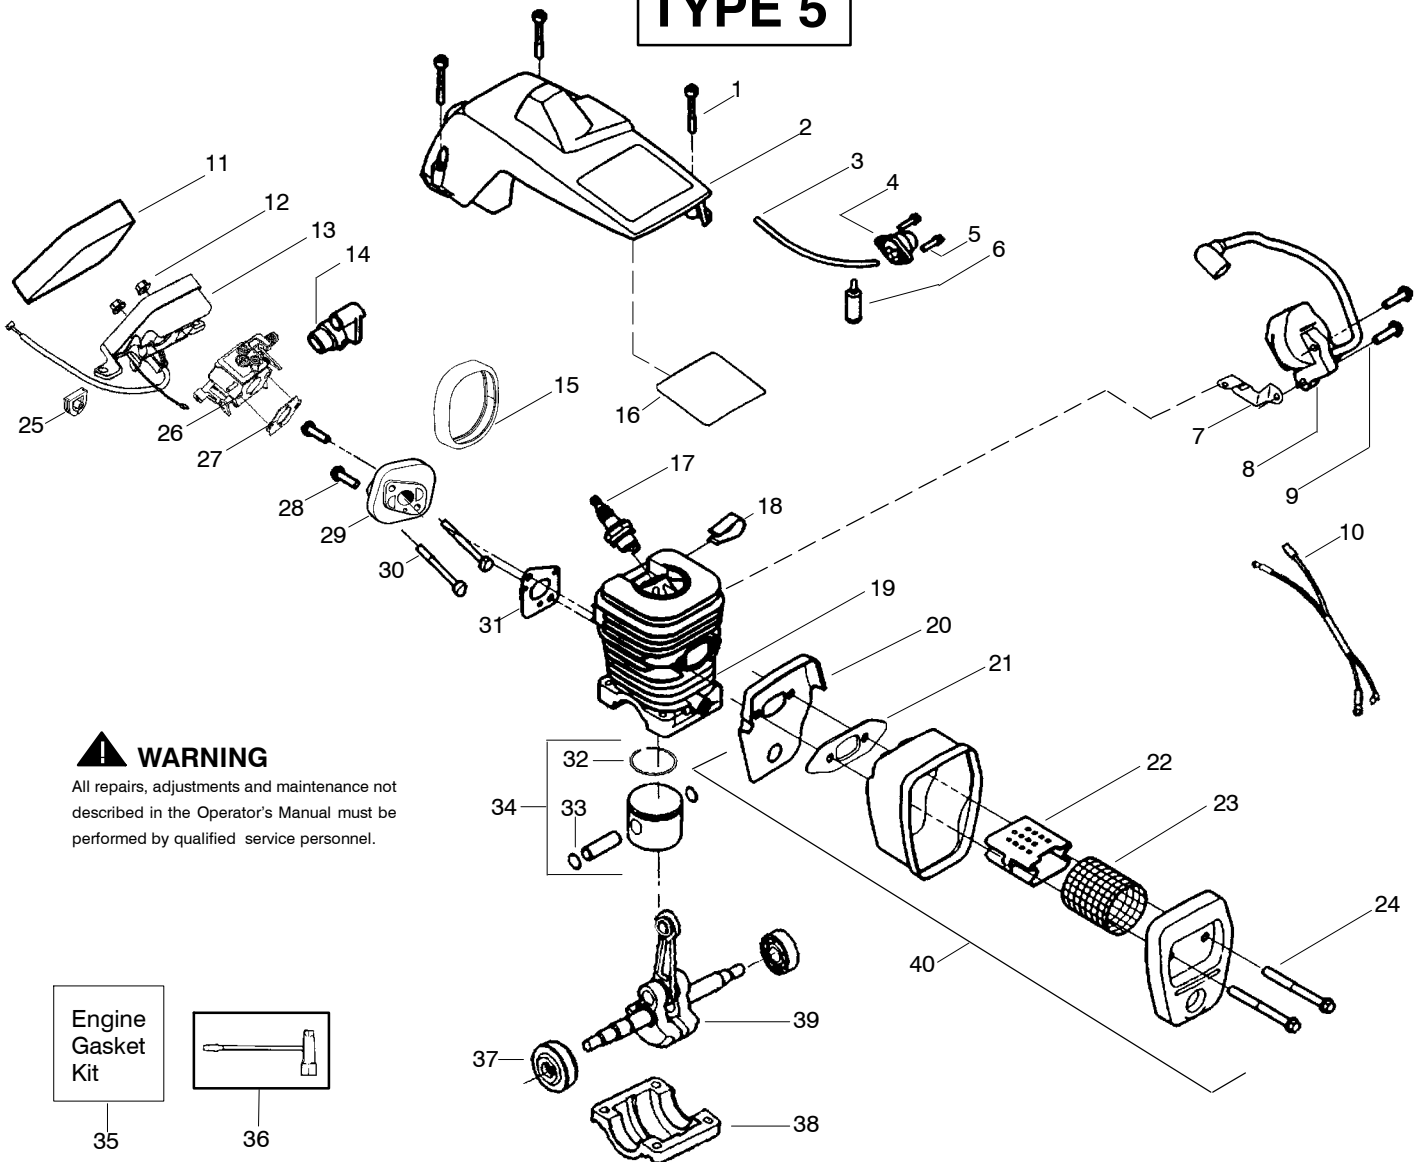

TYPE 5

⚠ WARNING
All repairs, adjustments and maintenance not described in the Operator's Manual must be performed by qualified service personnel.

Ref.	Part No.	Description	Ref.	Part No.	Description	Ref.	Part No.	Description
1.	530016153	Screw	19.	530012550	Cylinder	35.	530069608	Kit - Engine Gasket (Incl. 21, 27 & 31)
2.	530055638	Assy - Cylinder Shield (includes # 16)	20.	530049870	Backplate - Muffler	36.	530031135	Scrench
3.	530069247	Kit - Fuel Line (Small)	21.	530069608	Gasket - Muffler (kit)	37.	530056363	Assy - Seal & Bearing
4.	530071835	Kit - Purge Bulb (incl. #5)	22.	530037813	Diffuser - Muffler	38.	530037935	Cap - Crankcase
5.	530015780	Screw	23.	530036103	Screen - Spark	39.	530047062	Assy - Crankshaft
6.	530095646	Assy - Fuel Pick-up	24.	530016132	Bolt - Muffler	40.	530047207	Assy - Muffler (Incl. 20-24)
7.	530047442	Strap - Ground	25.	530047631	Grommet - Throttle Cable	Not Shown		
8.	530039198	Ignition Module	26.	---	Kit - Carburetor	---	---	Manuals
9.	530015814	Screw	27.	530069608	Gasket - Carb. (kit)	545123554	---	(Scan)
10.	530057475	Assy - Wire Harness	28.	530016386	Screw	545123553	---	(Euro I)
11.	530037793	Foam - Air Filter	29.	530049700	Carb. Adapter	545123552	---	(Euro II)
12.	530016101	Nut	30.	530016187	Screw	545123551	---	(Euro III)
13.	530057702	Assy - Air Box	31.	530069608	Gasket - Adaptor (kit)	545123548	---	(Euro IV)
14.	530035526	Grommet - Carb Adjust	32.	530038729	Ring - Piston	545123549	---	(Euro V)
15.	530054144	Seal - Carb Adapter	33.	530015697	Retainer - Piston Pin	545123555	---	(Turkish)
16.	530055698	Reflector - Heat	34.	530071408	Kit - Piston (Incl. 32 & 33)	545123550	---	(Russian)
17.	952030150	Spark Plug (RCJ-7Y)						
18.	530016136	Clip - High Tension Lead						

↙ = NEW PART NUMBER FOR THIS IPL   ★ = REFER TO THE SERVICE REFERENCE INDICATED FOR MORE INFORMATION. (LOCATED AT END OF IPL)