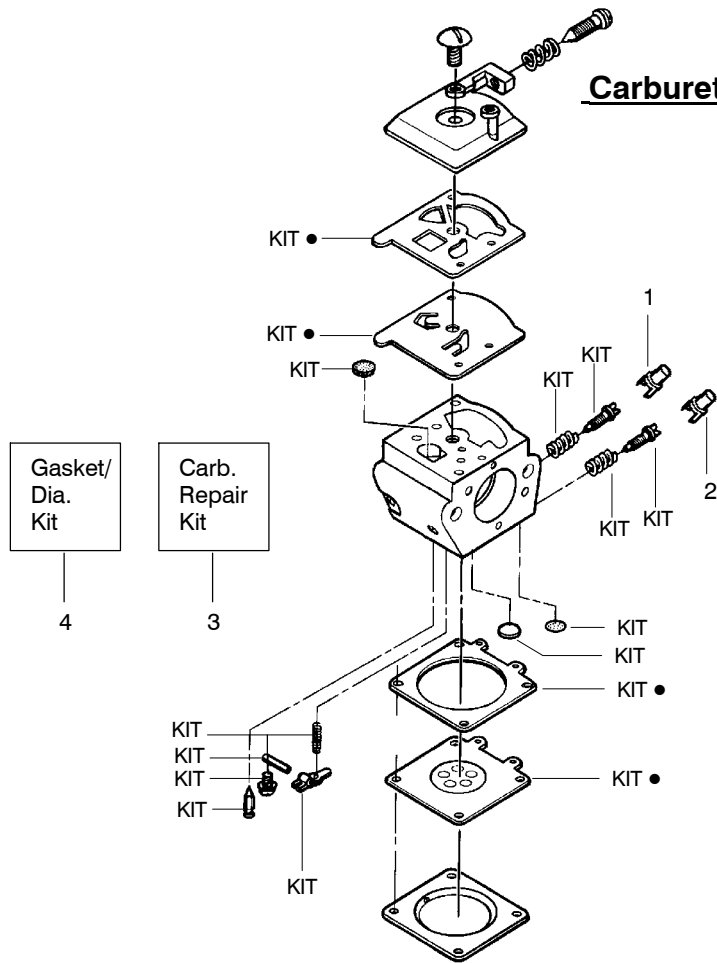

Carburetor Assembly – WT-391 – #530069722

Ref.	Part No.	Description
1.	530038479	Limiter Cap – High
2.	530038478	Limiter Cap – Low
3.	530069826	Carburetor Repair Kit (KIT = Indicates Contents) & Includes Limiter Caps
4.	530069844	Gasket/Diaphragm Kit (● = Indicates Contents)

Kit - Carburetor Assembly No. 530071621 - WT-625
Kit - Carburetor Assembly No. 530071820 - W-20
Kit - Carburetor Assembly No. 530071821 - WT-662

Note: No Repair kits are available for these carburetors