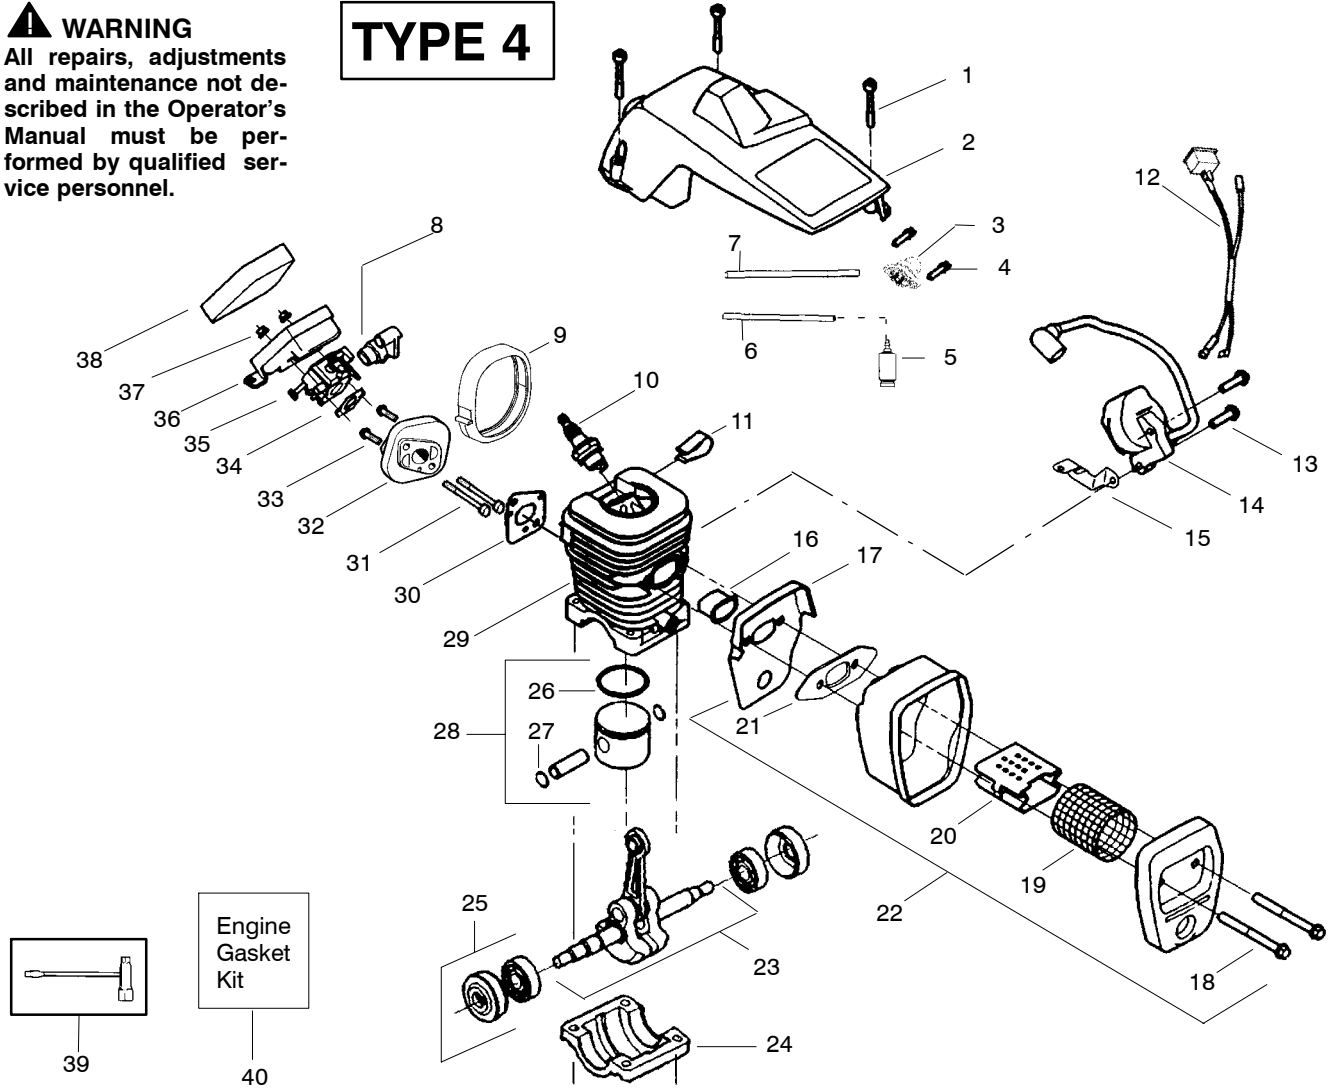

⚠ WARNING
All repairs, adjustments and maintenance not described in the Operator's Manual must be performed by qualified service personnel.

TYPE 4

Ref.	Part No.	Description	Ref.	Part No.	Description	Ref.	Part No.	Description
1.	530016153	Screw	19.	530036103	Screen-Spark	36.	530047604	Housing-Air Filter
2.	530071310	Shield-Cylinder	20.	530037813	Diffuser-Muffler	37.	530016101	Nut
3.	530047213	Assy-Air Purge	21.	530069608	Gasket-Muffler (kit)	38.	530037793	Air Filter - Foam
4.	530015780	Screw	22.	530047207	Assy-Muffler (Incl. 17-21)	39.	530031135	Wrench-Bar
5.	530095646	Assy-Fuel Pick-up	23.	530047062	Assy-Crankshaft	40.	530069608	Kit-Engine Gasket (incl. 34,30,21)
6.	530069247	Kit-Line Purge/Carb. (Small Dia)	24.	530037935	Cap-Crankcase			
7.	530069216	Kit-Line Purge/Tank (large line)	25.	530056363	Assy-Seal & Bearing			
8.	530035526	Grommet-Carb Adjust.	26.	530038729	Ring-Piston			
9.	530054144	Seal-Carb Adapter	27.	530015697	Retainer - Piston Pin			
10.	952030150	Spark Plug (RCJ-7Y)	28.	530071408	Kit-Piston - (incl. 26-27)			
11.	530016136	Clip-High Tension Lead	29.	530071412	Kit-Cylinder			
12.	530049117	Assy-Wire Harness (includes switch)	30.	530069608	Gasket-Carb.			
13.	530015814	Screw	31.	530016187	Adapter (kit)			
14.	530039198	Module-Ignition	32.	530049700	Screw			
15.	530047442	Strap-Ground	33.	530016386	Carb. Adapter			
16.	530037652	Insulator-Heat	34.	530069608	Screw			
17.	530049870	Back Plate-Muffler	35.	---	Carb. Gasket (kit)			
18.	530016132	Screw		530069722	Kit-Carburetor (WT-391)			
				530071621	(WT-625)			
								Not Shown
							530163643	Manual- (Scan)
							530163644	Manual - (Euro I)
							530163645	Manual - (Euro II)
							530054781	Decal-Warning

✓ = NEW PART NUMBER FOR THIS IPL

★ = REFER TO THE SERVICE REFERENCE INDICATED FOR MORE INFORMATION. (LOCATED AT END OF IPL)