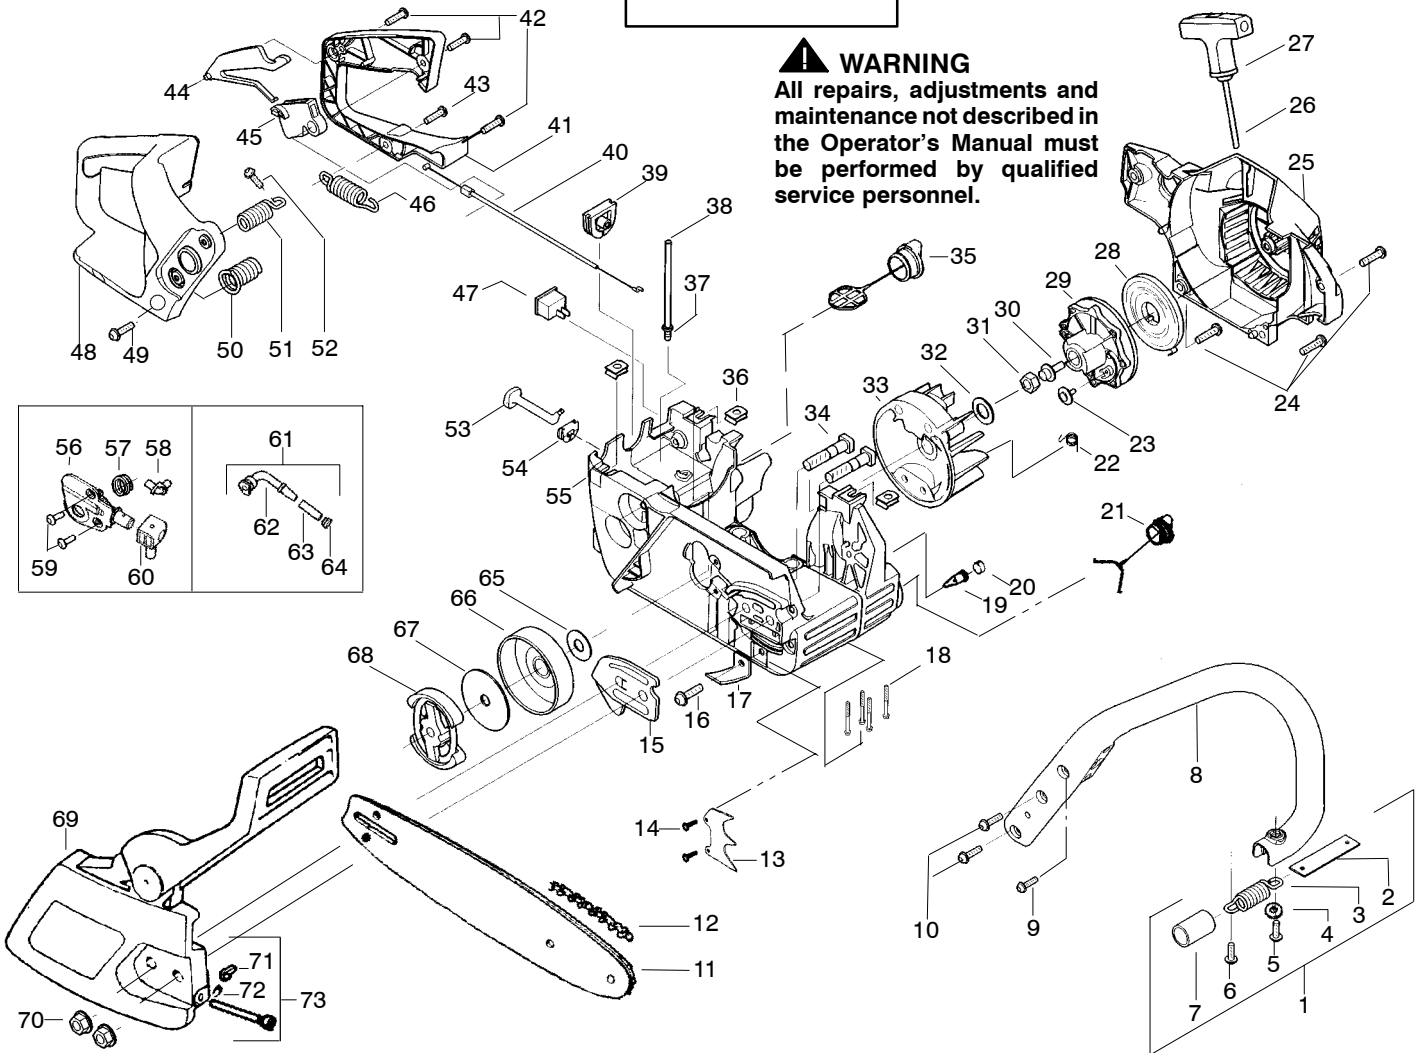

PARTS LIST NO. 530084168		PARTNER® PARTS LIST	CHAIN SAW MODEL(S) 351,370,390,420	
DATE 3/04/08	Replaces 530084168 -3/07/07		Note: Illustration may differ from actual model due to design changes	PAGE NO. 1

TYPE 1-4

⚠ WARNING
All repairs, adjustments and maintenance not described in the Operator's Manual must be performed by qualified service personnel.

Ref.	Part No.	Description	Ref.	Part No.	Description	Ref.	Part No.	Description
1.	530047963	Assy. - Isolator	27.	530056402	Handle - Starter	53.	530047605	Knob - Choke
2.	530047608	Strap - Limiter	28.	530027531	Spring - Recoil	54.	530049005	Grommet - Knob
3.	530042082	Spring - Isolator	29.	530037817	Pulley - Starter	55.	530056596	Assy - Chassis (incl. 19 - 21, 34 - 36)
4.	530015123	Washer	30.	530015920	Screw	56.	530071259	Kit - Oil Pump (Incls. 57, 58, 60)
5.	530016018	Screw	31.	530016134	Nut - Flywheel	57.	530037820	Gear - Worm Spring
6.	530015843	Screw	32.	530015127	Washer - Flywheel	58.	530049477	Elbow - Oil Pickup
7.	530036142	Sleeve - AV Spring	33.	530039209	Assy - Flywheel	59.	530016064	Screw
8.	530047583	Handle - Front	34.	530016133	Bolt - Bar	60.	530019206	Seal Block
9.	530015940	Screw	35.	530047192	Assy - Fuel Cap	61.	530047663	Assy - Oil Pickup (Incl. 62 - 64)
10.	530015814	Screw	36.	530015922	Nut - "U" - Type	62.	530038373	Pick-up Oiler
11.	---	Bar	37.	530023877	Fitting - fuel line	63.	530037821	Filter - Oil
12.	---	Chain	38.	530069216	Kit - Fuel line (large)	64.	530030189	Plug - Oil Filter
13.	530014381	Kit - Assy Spike (incl. 14)	39.	530047631	Grommet - Cable	65.	530015907	Washer - Thrust
14.	530015805	Screw	40.	530047602	Cable - Throttle	66.	530047061	Assy. - Clutch Drum w/bearing
15.	530038238	Plate - Bar Mounting	41.	530047581	Cover - Rear Handle	67.	530015611	Washer - Clutch
16.	530015814	Screw	42.	530015906	Screw	68.	530014949	Assy. Clutch
17.	530029850	Chain Catcher	43.	530015886	Screw	69.	530054739	Assy - Chain Brake
18.	530016132	Screw	44.	530036098	Lockout - Throttle	70.	530015917	Nut - Bar Mounting
19.	530026119	Check Valve	45.	530036097	Trigger - Throttle	71.	530015826	Pin - Retainer
20.	530038264	Plug - Bronze Vent	46.	530042082	Spring	72.	530038593	Retainer
21.	530010846	Assy - Oil Cap	47.	530069572	Kit - Switch	73.	530069611	Kit - Bar Adjust
22.	530023817	Spring - Starter Dog	48.	530047582	Handle - Rear			
23.	530016080	Screw	49.	530015814	Screw			
24.	530015892	Screw	50.	530053274	Assy. Isolator - lower			
25.	530049335	Housing - Fan	51.	530071385	Kit - Isolator (Upper)			
26.	530069232	Kit - Rope	52.	530015875	Screw			

✂ = NEW PART NUMBER FOR THIS IPL

* = REFER TO THE SERVICE REFERENCE INDICATED FOR MORE INFORMATION. (LOCATED AT END OF IPL)