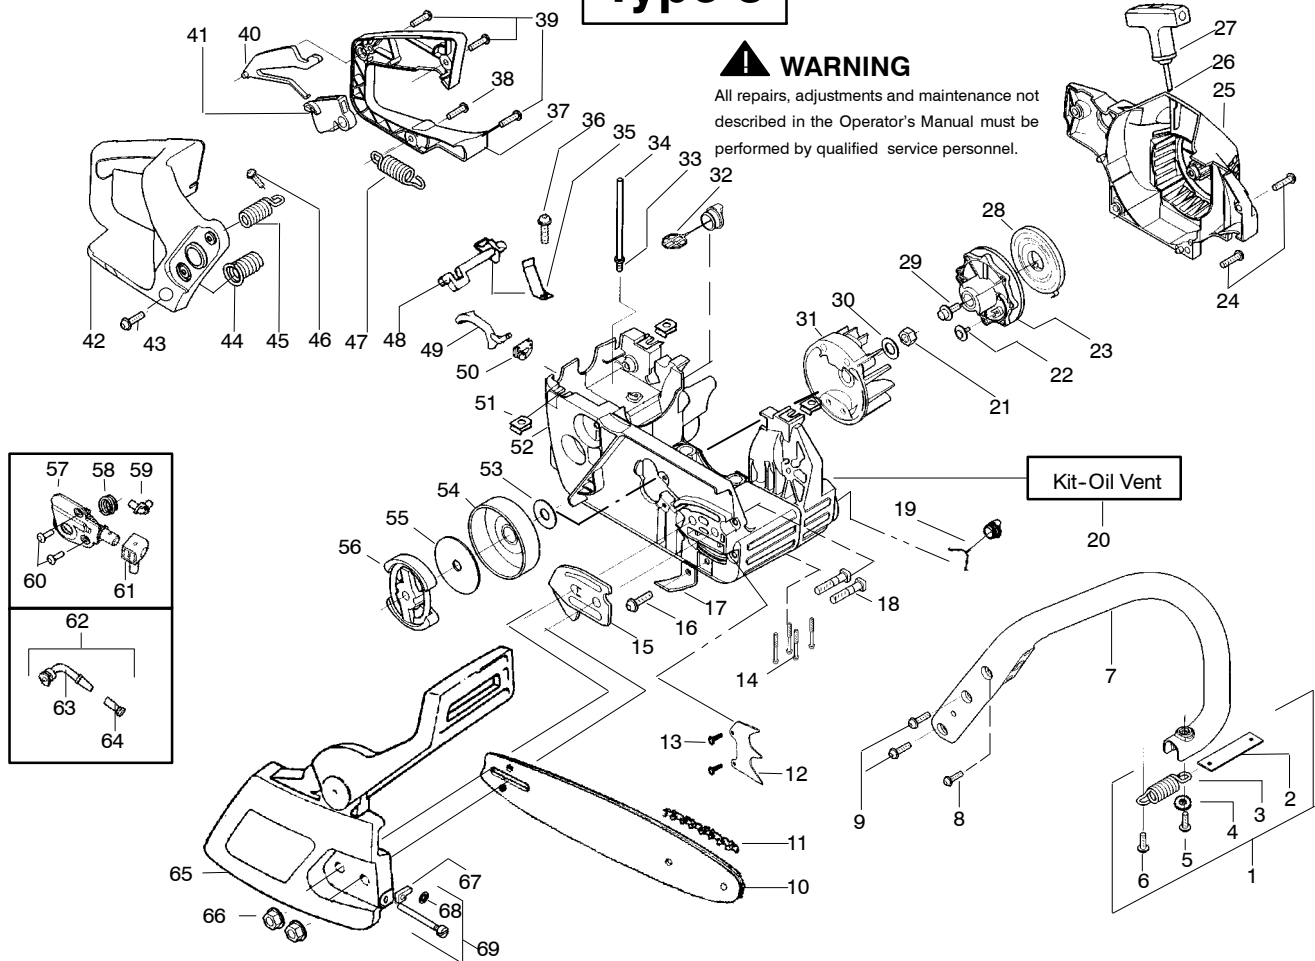

Type 5

⚠ WARNING

All repairs, adjustments and maintenance not described in the Operator's Manual must be performed by qualified service personnel.

Ref.	Part No.	Description	Ref.	Part No.	Description	Ref.	Part No.	Description
1.	530059667	Assy.- Isolator	27.	530056402	Handle- Starter	53.	530015907	Washer- Thrust
2.	530047608	Limiter Strap	28.	530027531	Spring- Recoil	54.	530047061	Assy.- Clutch Drum w/bearing
3.	530059668	Spring- Isolator	29.	530015920	Screw	55.	530015611	Washer- Clutch
4.	530015158	Washer	30.	530015127	Washer- Flywheel	56.	530014949	Assy. Clutch
5.	530016018	Screw	31.	530039187	Assy- Flywheel	57.	530071259	Kit - Oil Pump (incl. 58,59,61)
6.	530015843	Screw	32.	530047192	Assy- Fuel Cap	58.	530037820	Gear- Worm Spring
7.	530047583	Front Handle	33.	530023877	Fitting- fuel line	59.	530049477	Elbow- Oil Pickup
8.	530015940	Screw	34.	530069216	Kit- Fuel line (large)	60.	530016064	Screw
9.	530015814	Screw	35.	530016149	Spring- Switch	61.	530019206	Seal Block
10.	---	Bar	36.	530015775	Screw	62.	530047663	Assy- Oil Pick-up (Incl. 63,64)
11.	---	Chain	37.	530047581	Cover- Rear Handle	63.	530038373	Pick-up Oiler
12.	530014381	Kit- Spike (Incl. 13)	38.	530015886	Screw	64.	530056533	Filter- Oil
13.	530016439	Screw	39.	530015906	Screw	65.	545139901	Assy.- Chain Brake
14.	530016132	Screw	40.	530036098	Throttle Lockout	66.	530015917	Nut- Bar Mounting
15.	530038238	Plate- Bar Mount.	41.	530036097	Trigger- Throttle	67.	530015826	Pin- Bar Adjust
16.	530015814	Screw	42.	530047582	Handle - Rear	68.	530038593	Retainer
17.	530029850	Chain Catcher	43.	★★★★★	Screw	69.	530069611	Kit- Bar Adjusting (incl. # 67,68)
18.	530016133	Bolt- Bar	44.	★★★★★	Assy Isolator- lower			
19.	530057236	Assy- Oil Cap	45.	530071958	Kit- Isolator (Upper)			
20.	530071666	Kit- Oil Vent	46.	530015875	Screw			
21.	530016134	Nut- Flywheel	47.	530059668	Spring- Isolator			
22.	530016080	Screw	48.	530057473	Lever- Switch			
23.	530037817	Starter Pulley	49.	530057474	Lever- Choke			
24.	530015892	Screw	50.	530049005	Grommet- Knob			
25.	530049335	Housing- Fan	51.	530015922	Nut- "U"- Type			
26.	530069232	Kit - Rope	52.	530058733	Kit- Chassis Assy. fuel lines and caps)			

✓ = NEW PART NUMBER FOR THIS IPL

★ = REFER TO THE SERVICE REFERENCE INDICATED FOR MORE INFORMATION. (LOCATED AT END OF IPL)