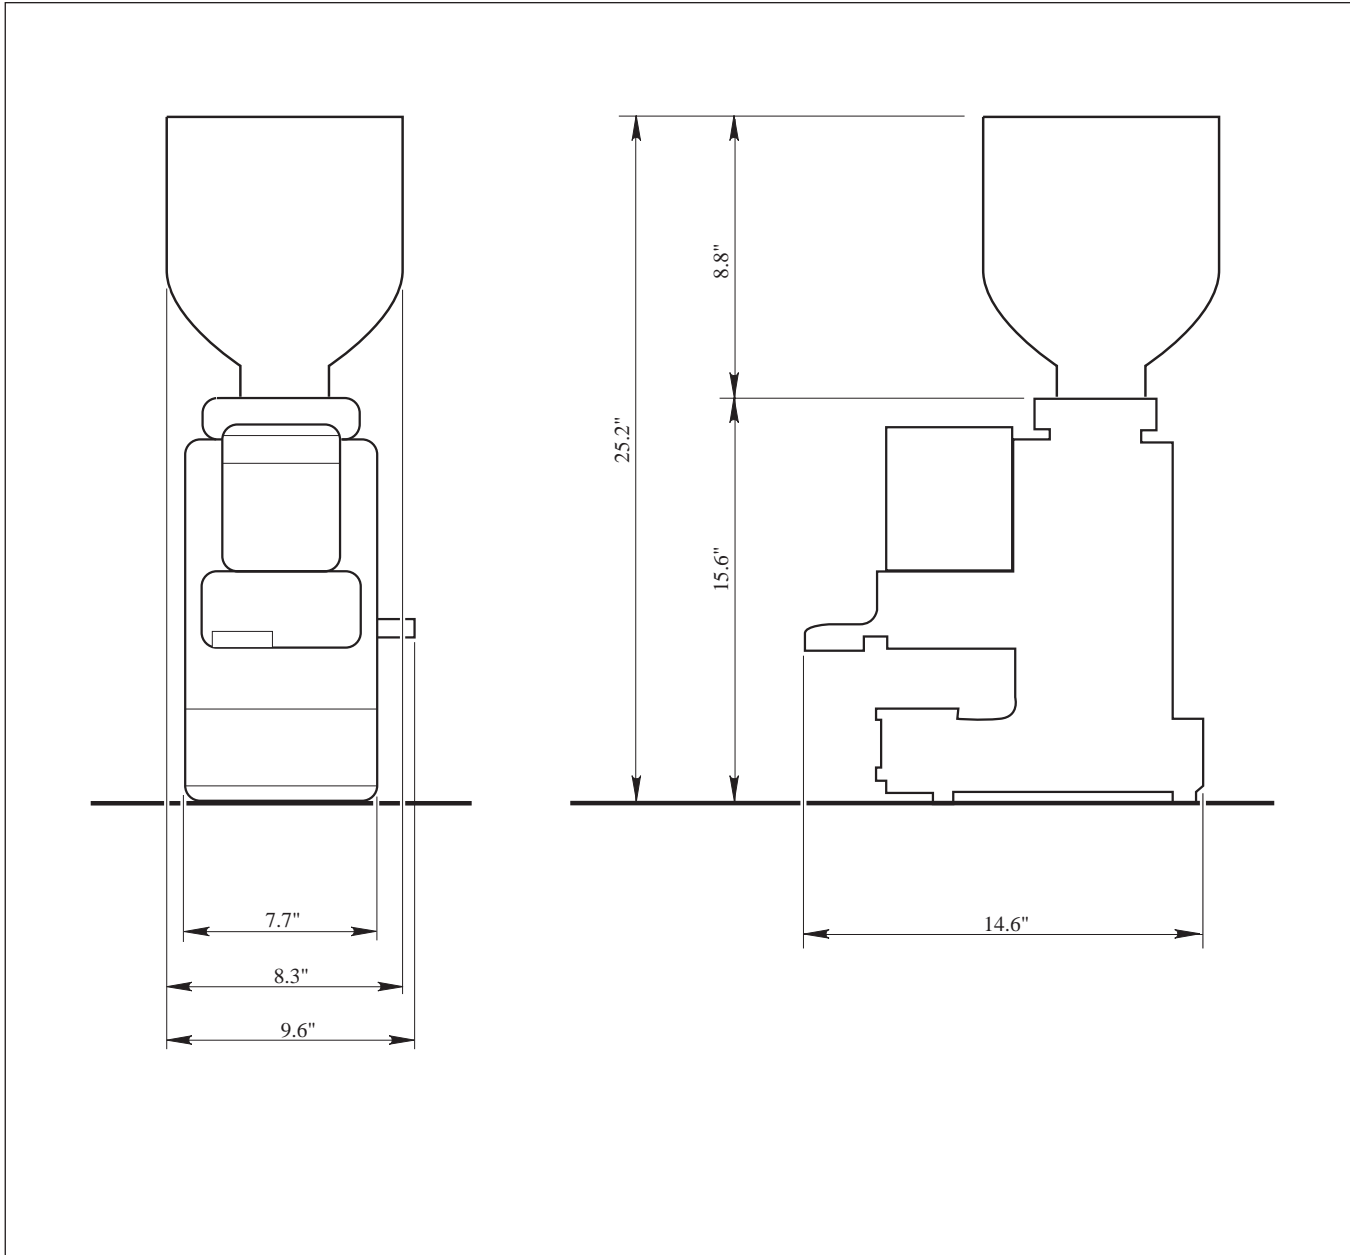

6/S GRINDER - 6/S A GRINDER

The manufacturer reserves the right to modify the appliances presented in this publication without notice.

Voltage: 120V Max Power: 300W 3 Amps single-phase	Width	8.3 inches	2-group semi-automatic shot dosing automatic boiler refill built-in volumetric pump 2 stainless steel steam arms hot water tap with hot water economizer
	Height	25.2 inches	
	Depth	14.6 inches	
	Weight	31 pounds	
	Hopper capacity	4.4 pounds	
	Output.....	19.84 lb./hr.	

Cimbali S.p.A. Via A. Manzoni 17 - 20082 Binasco (MI) - Italy
www.cimbali.it - cimbali@cimbali.it
Toll Free: 1-800-7 CIMBALI