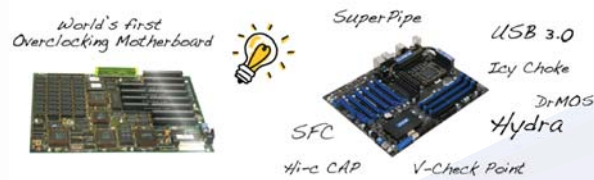

MSI brand story

How it all started

In 1986, Mr. Joseph Hsu, the founder of MSI, realized great opportunities in the IT industry and convinced four friends (Frank Lin, Jeans Huang, Henry Lu and Kenny Yu) with similar interest and professional skills to establish Micro-Star International - the birth of a legend in Taiwan's IT industry. The five founders all started

from scratch with R&D production, marketing, services, product packaging and even shipping. Based on these revolutionary sentiments, MSI's management team has a tacit understanding of business, successfully navigating the industry for over 23 years.

MSI's constant innovation. To achieve the best user experience, every component is essential. Therefore, in the past 25 years, "Insist on the Best" has been MSI's motto. By thinking from the users' perspective and dedicate full attention on every little detail, this philosophy makes MSI stand out as the most desirable product.

Insist on the best

MSI believes that superior digital technology can improve life and is passionate about exploring the potential of a digital world by developing cutting edge tools; tools that easily and quickly utilize information, enabling users to freely express their own styles. Creating fantastic user experiences is the drive behind

Innovation and style

In 2010, MSI established two additional core values: Innovation and Style. "Innovation" is a value that speaks for MSI's commitment to superior product performance and reliability. The idea of innovation is consisted throughout every product's entire life span. At the same time, we give serious consideration to the perfection of quality. "Style" is another value that brings freedom and expresses personal identity. MSI has taken the lead on portable and lightweight digital products that truly realizes user mobility and creativity.

It also strives to showcase a type of art piece that represent one's uniqueness - such as the sleekness of a business professional, the elegance of a trendsetter and the power of a gamer.