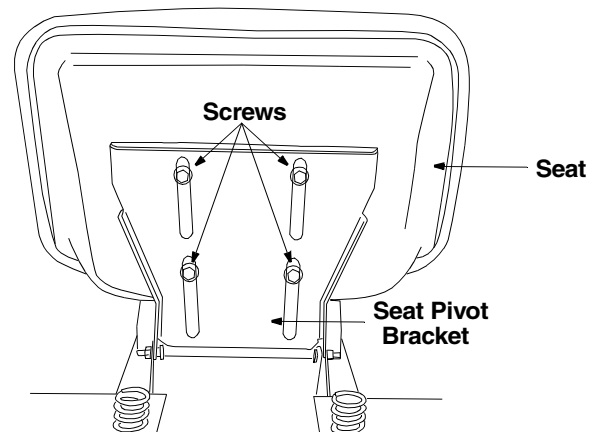

Assembly Instructions

CODE: R-440

DATE: November 17, 1999

SUBJECT: Attaching the steering wheel and seat to knock-down tractors.

In the event your tractor was crated with the steering wheel and the seat removed for shipping reasons, use the following instructions to properly assemble the parts.

WARNING: Do NOT operate the tractor without first attaching both the steering wheel AND the seat. Doing so could result in serious injury to the operator.

Steering Wheel

- Using your hands, place the tractor's front tires in position for straight-ahead travel.
- Remove the steering wheel cap from the center of the steering wheel. Be careful not to lose the hex screw and bell washer found beneath it.
- Place the steering wheel (in position for straight-ahead travel) directly onto the steering shaft found in the center of the tractor's dash.
- Place the bell washer (cupped side DOWN) over the steering shaft.
- Thread the hex screw into the steering shaft and tighten securely.
- Reinsert the steering wheel cap in the center of the steering wheel.

Seat

- Remove the four screws found threaded into the underside of the seat.
- Position the seat over the seat bracket on the tractor.
- Pivot both the seat and the seat pivot bracket forward so that the seat is resting on the steering wheel.
- Hand thread the screws removed earlier through the slots of the seat pivot bracket and into the holes in the underside of the seat.
- To adjust the position of the seat, slide the seat forward or backward until desired position is reached.
- Tighten the four screws securely.