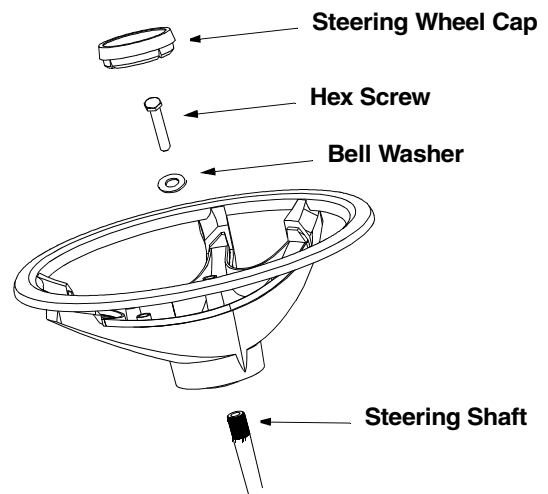

Assembly Instructions

CODE: R-440

DATE: November 17, 1999

SUBJECT: Attaching the steering wheel and seat to knock-down tractors.

In the event your tractor was crated with the steering wheel and the seat removed for shipping reasons, use the following instructions to properly assemble the parts.

WARNING: Do NOT operate the tractor without first attaching both the steering wheel AND the seat. Doing so could result in serious injury to the operator.

Steering Wheel

- Using your hands, place the tractor's front tires in position for straight-ahead travel.
- Remove the steering wheel cap from the center of the steering wheel. Be careful not to lose the hex screw and bell washer found beneath it.
- Place the steering wheel (in position for straight-ahead travel) directly onto the steering shaft found in the center of the tractor's dash.
- Place the bell washer (cupped side DOWN) over the steering shaft.
- Thread the hex screw into the steering shaft and tighten securely.
- Reinsert the steering wheel cap in the center of the steering wheel.

Seat

- Remove the four screws found threaded into the underside of the seat.
- Position the seat over the seat bracket on the tractor.
- Pivot both the seat and the seat pivot bracket forward so that the seat is resting on the steering wheel.
- Hand thread the screws removed earlier through the slots of the seat pivot bracket and into the holes in the underside of the seat.
- To adjust the position of the seat, slide the seat forward or backward until desired position is reached.
- Tighten the four screws securely.