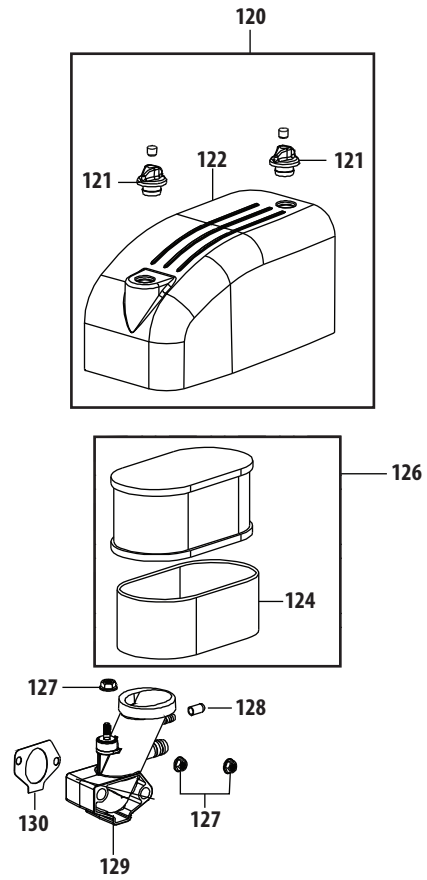

4P90JU Air Intake

Ref.	Part Number	Description
120	951-12255	Air Filter Cover Assembly
121	712-04291	Air Filter Lock Nut
122	951-12255	Air Filter Cover
124	951-12256	Sponge Filter
126	951-12260	Air Filter Assembly
127	712-04212	Nut M6
128	951-12328	Rubber Cap
129	951-12257	Manifold
130	951-12258	Manifold Gasket