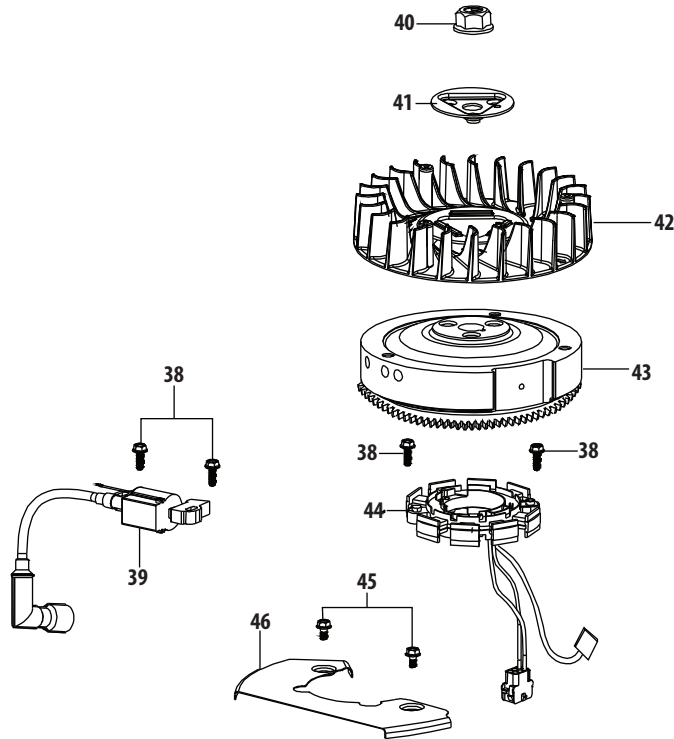

4P90JU Ignition & Electrical

Ref.	Part Number	Description
38	710-04920	Bolt M6×28
39	951-12220	Ignition Coil Assembly
40	712-04220	Flywheel Nut M16×1.5
41	951-12221	Fan Mounting Plate
42	751-12222A	Cooling Fan
43	951-12223	Flywheel
44	951-12224	Coil Assy., Charge
45	710-04940	Bolt M6×10
46	951-12279	Cowl