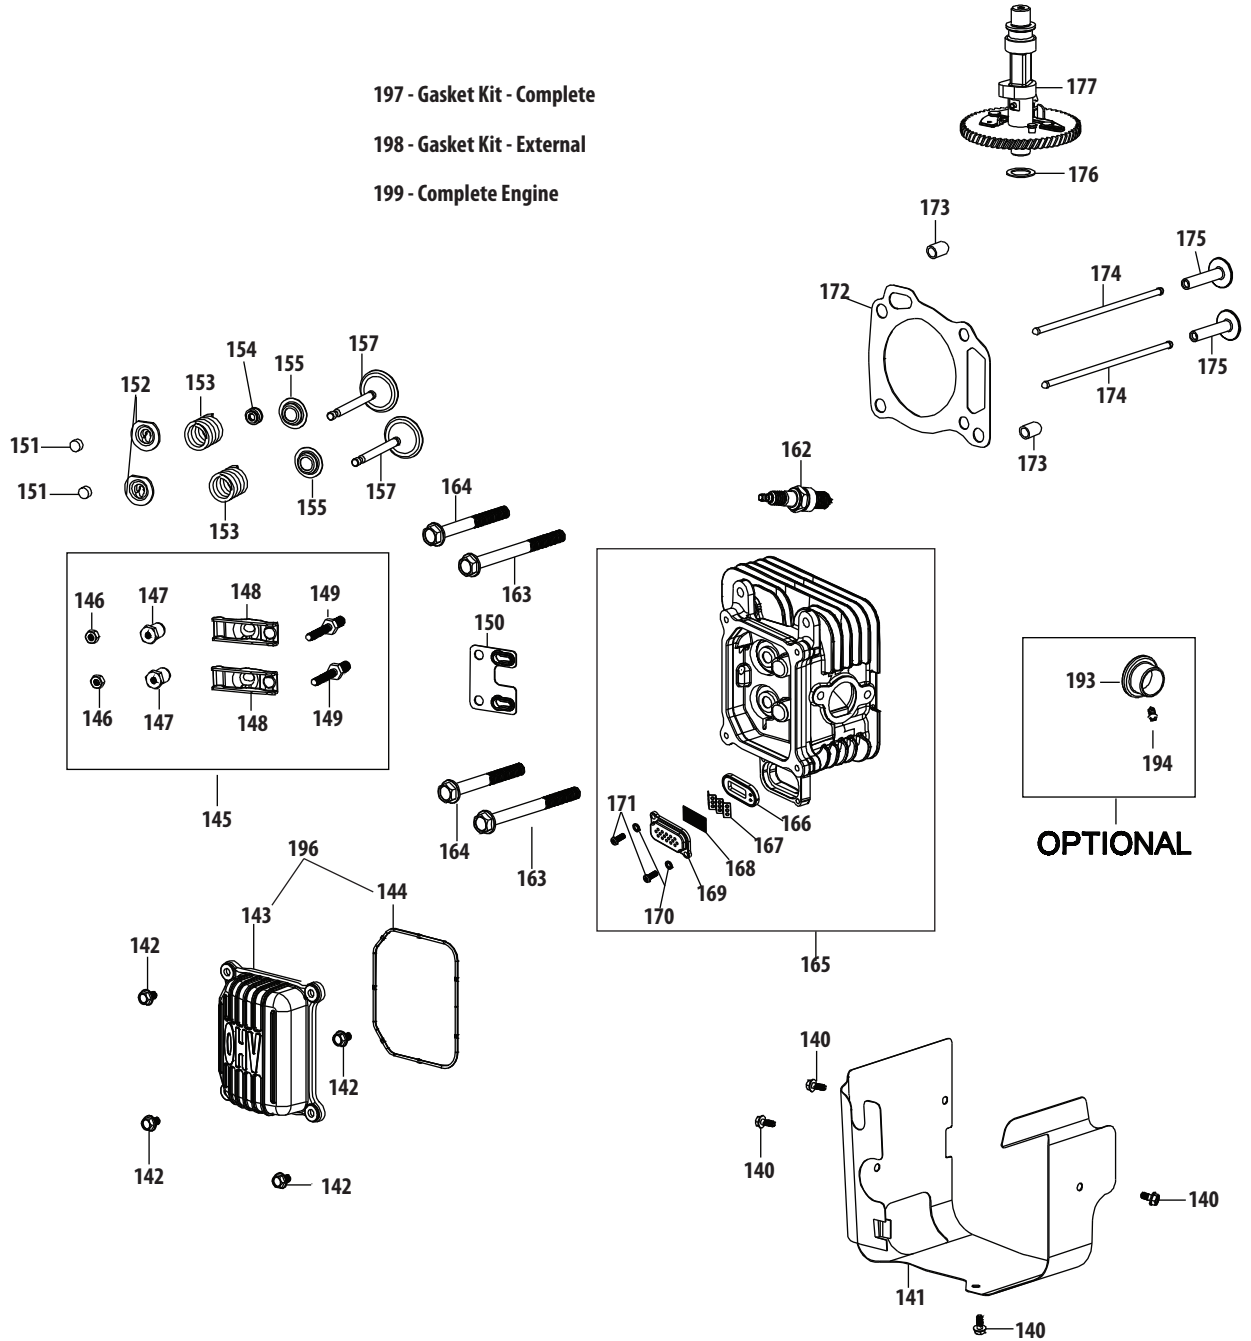

4P90JU Cylinder Head

197 - Gasket Kit - Complete

198 - Gasket Kit - External

199 - Complete Engine

4P90JU Cylinder Head

Ref.	Part Number	Description	Ref.	Part Number	Description
140	710-05315	Bolt M5×10		951-12202	Cylinder Head Kit (Incl.144,156,163,164,166)
141	951-12265	Cowl			
142	710-05316	Valve Cover Bolt	166	751-12774	Air Valve Core
143	951-12266	Valve Cover	167	751-12775	Strainer Clip
144	951-12267	Valve Cover Ring Gasket	168	751-12776	Strainer
145	951-11981	Rocker Arm Assembly	169	751-12777	The Air Valve Bonnet
146	751-11124	Jam Nut	170	736-04629	Washer
147	751-11123	Fulcrum Nut	171	710-05450	Screw M5×12
148	951-11966	Rocker Arm	172	951-12273	Cylinder Head Gasket
149	710-04962	Rocker Arm Stud	173	715-04122	Cylinder Head Dowel 12×16
150	951-12268	Push Rod Guide	174	951-11335	Push Rod Kit
151	951-12081	Exhaust Valve Adjuster	175	951-11962	Tappet
152	951-12080	Exhaust Valve Spring Retainer	176	736-04561	Camshaft Thrust Washer
153	951-12078	Valve Spring	177	951-12274	Camshaft Assembly
154	951-11964	Intake Valve Seal	193	951-12329	Spark Arrestor
155	951-12077	Valve Spring Retainer	194	710-05344	Spark Arrestor Screw
157	951-11337	Valve Kit	196	951-12197	Valve Cover Kit
162	951-10292	Spark Plug/F6Rtc	197	951-12204	Gasket Kit - Complete (Incl.47,50,58,74,113,118, 130,136-138,144,160,166)
163	710-05317	Bolt M10×1.25×85			
164	710-05318	Bolt /M10×1.25×65			
165	751-12778	Cylinder Head Asm (Incl.137-139,144,146-157, 160,161,163-172)	198	951-12201	Gasket Kit - External (Incl.113,130,136-138,144,160)
			199	952Z4P90JU	Complete Engine