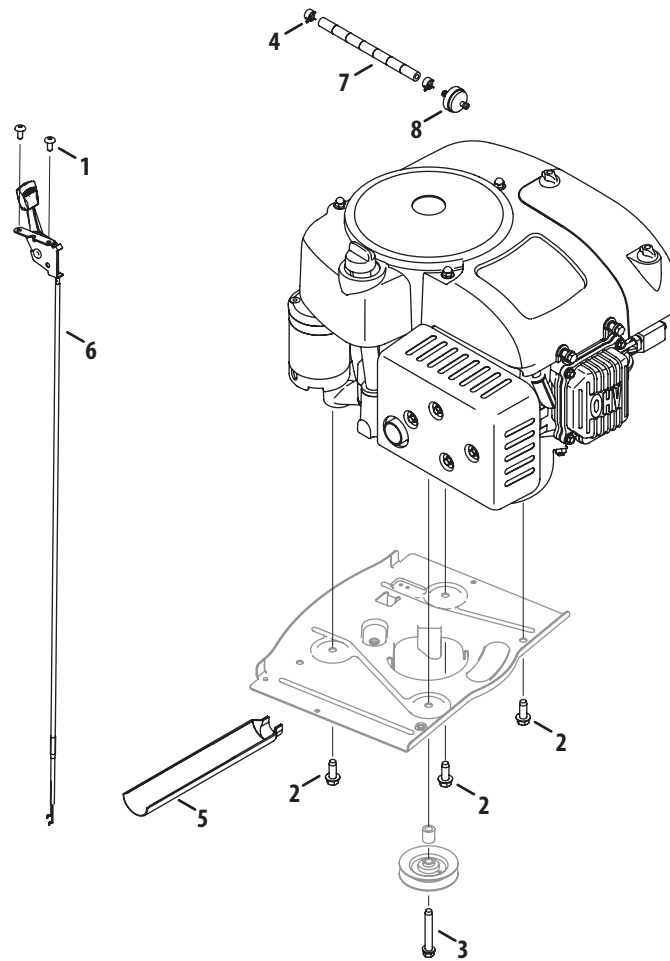

Engine Accessories MTD P90

Ref. No.	Part No.	Description
1	710-04483	Tap Screw, 1/4-20, 0.500
2	710-04683	Tap Screw, 3/8-16, 1.000
3	710-05446	Tap Screw, 3/8-16, 2.250
4	726-0205	Hose Clamp, .490 DIA.
5	731-1682A	Oil Drain Sleeve
6	946-04829	Throttle/Choke Cable 31 Lg.
7	751-10349	Low Permeation Fuel Line, 1/4
8	BS-298090S	Fuel Filter, 1/4", 298090

NOTE, Tractor features vary by model. NOT all parts listed and pictured above are standard equipment.