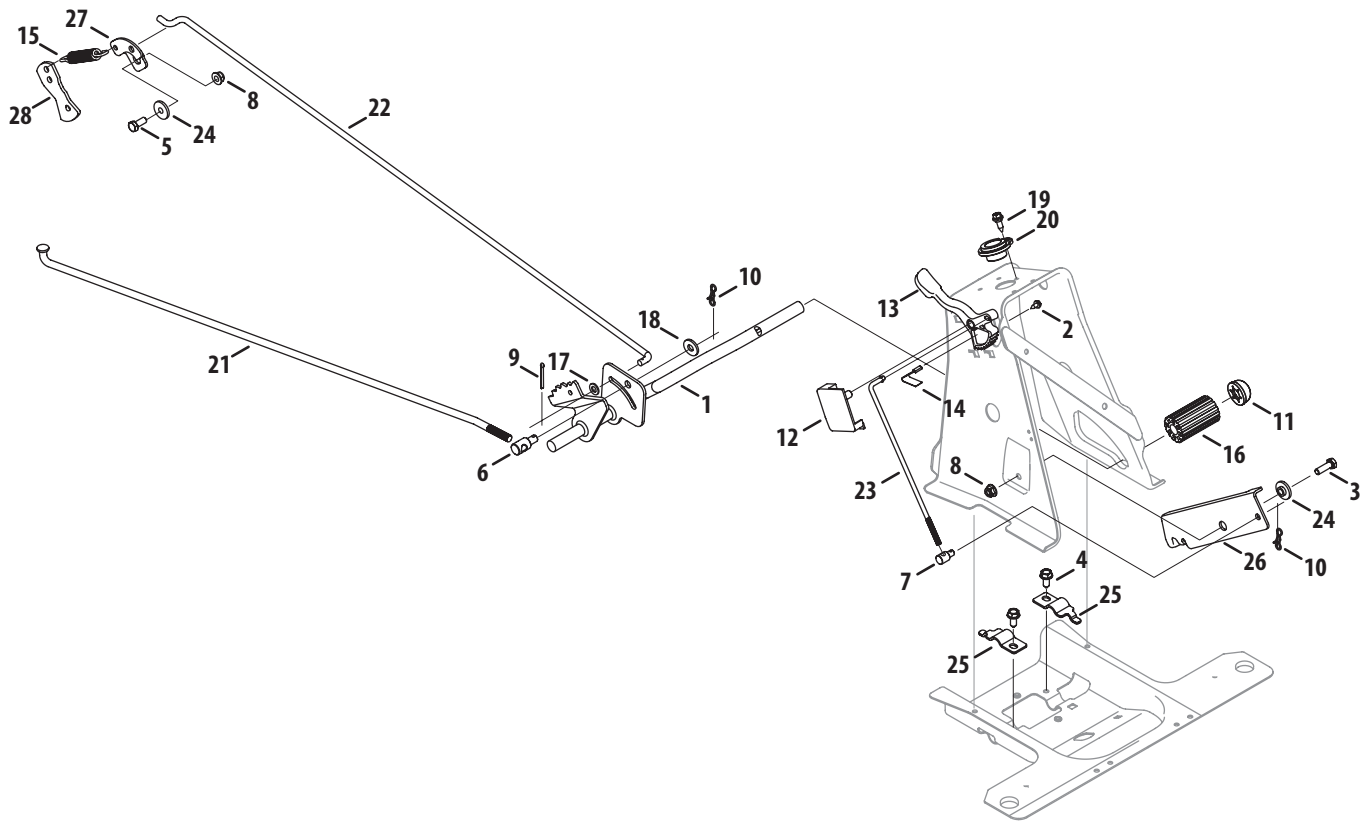

Pedal Controls

Ref. No.	Part No.	Description
1	683-04699	Brake Pedal Assembly
2	910-0224	Screw, #10-16:0.500
3	710-0376	Hex Head Scerw, 5/16-18:1.00
4	710-04484	Tap Screw, 5/16-18:.750
5	710-3008	Hex Head Screw, 5/16-18:.75
6	911-04075A	Ferrule 3/8-24 X .375 Dia.
7	711-0736	Adjustable Ferrule, 1/4-20 X 1.00
8	712-04063	Flange Lock Nut, 5/16-18
9	914-0111	Cotter Pin, 3/32X1.0
10	714-04040	Bow-Tie Cotter Pin, 72
11	726-0214	Push Cap, 5/8
12	731-08656	Speed Control Cover
13	731-08743	Speed Lever, 6-SPEED
14	732-04937	Shift Spring

Ref. No.	Part No.	Description
15	732-0716D	Extension Spring, .59 OD X 4.00 LG
16	735-04279	Foot Pad, 2.5" LG.
17	936-0264	Flat Washer, .330x.630x.064
18	736-3072	Flat Washer, .380X.930X.110
19	738-04184A	Shoulder Screw, .368 X.113, 1/4-20
20	741-0356A	Steering Col. Bearing, .880 ID X 1.36
21	747-05506	Variable Speed Control Rod
22	747-05508	Brake Rod
23	747-05616	Speed Selector Control Rod
24	748-0234	Shoulder Spacer
25	783-05940	Pedal Strap Support Bracket, 5/8
26	783-07050	Speed Latch Bracket
27	783-07287	Brake Cam Bracket
28	717-0772B	Brake lever Bracket

NOTE, Tractor features vary by model. NOT all parts listed and pictured above are standard equipment.