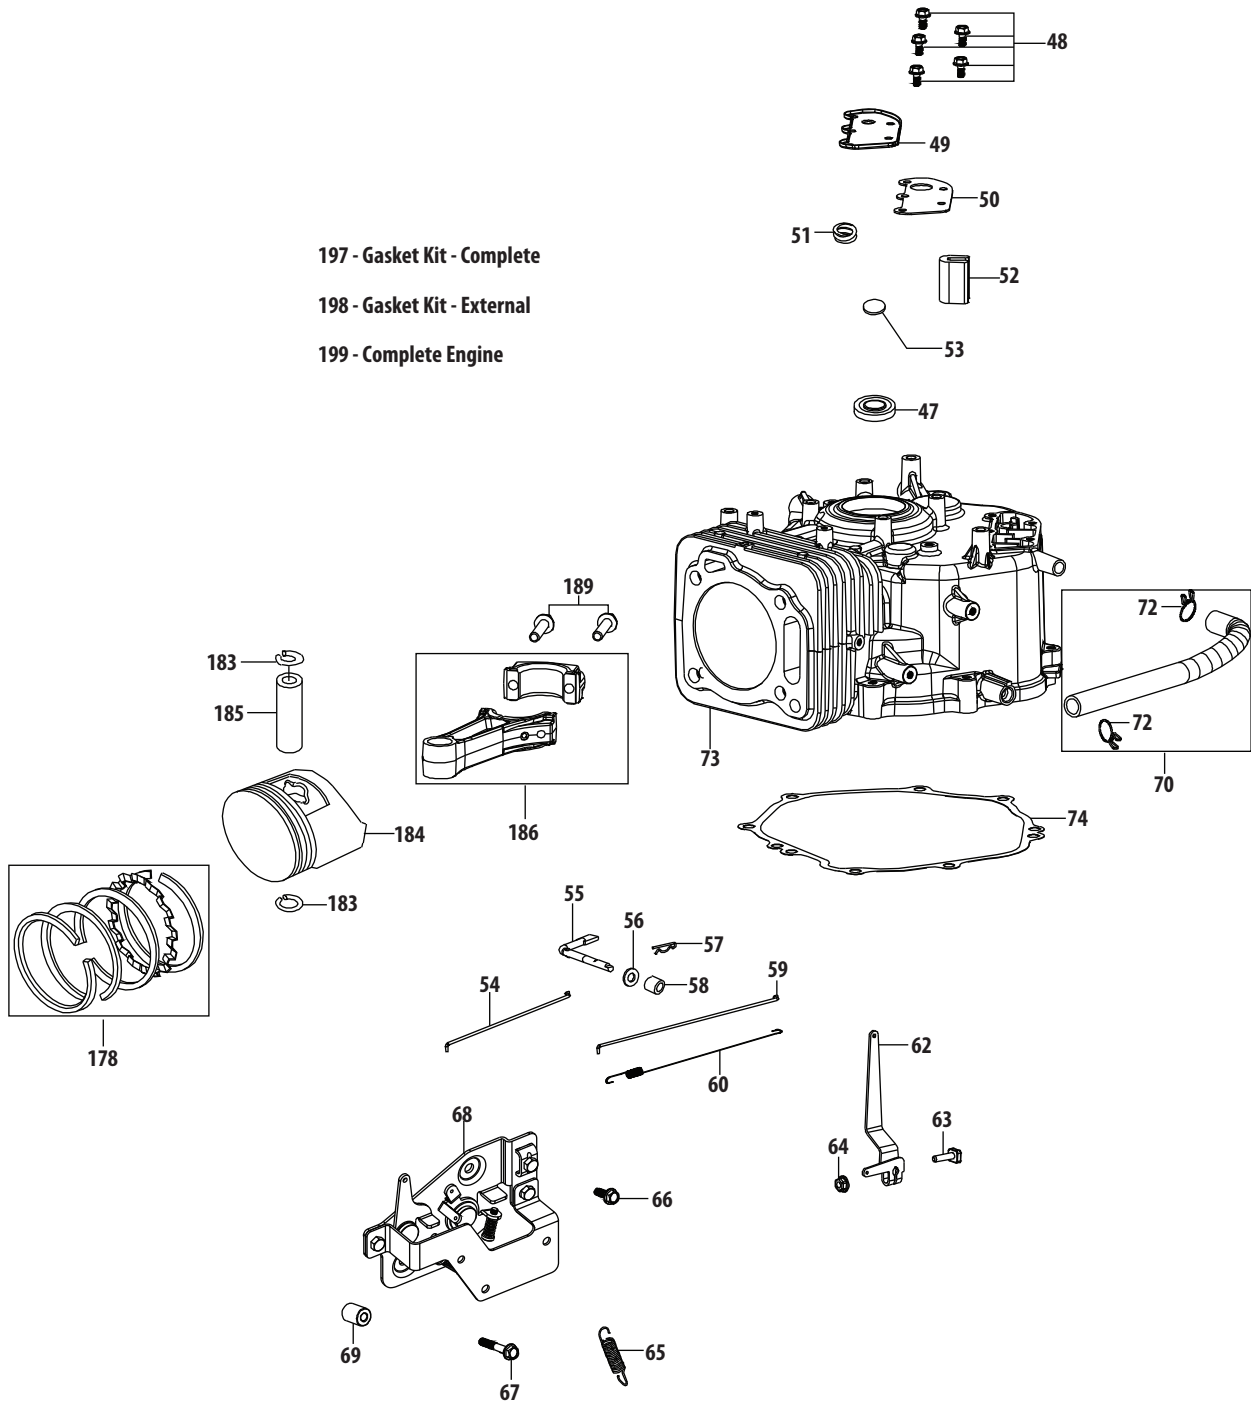

4P90JU Crankcase

197 - Gasket Kit - Complete

198 - Gasket Kit - External

199 - Complete Engine

4P90JU Crankcase

Ref.	Part Number	Description	Ref.	Part Number	Description
47	951-11499	Upper Crankshaft Seal	69	750-05530	Component Bracket Spacer
48	710-04916	Bolt M6×14	70	951-12235	Breather Hose Assembly
49	751-12770	Breather Cover Plate	72	951-12236	Breather Hose Clamp
50	951-12226	Breather Gasket	73	751-12200A	Short Block Assembly
51	951-12685	Umbrella Valve			(Incl.37,47-53,55-58,73-77,84,
52	951-12227	Mesh Screen			86-89,91-93,98-104,112,113,
53	951-12686	Umbrella Valve Seat			115-119,137,138,144,160,
54	951-12228	Choke Linkage			172,173,175-178,183-186)
55	951-12229	Governor Arm Shaft	74	951-12237	Crankcase Cover Gasket
56	736-04558	Governor Washer	178	951-12275	Piston Ring Set
57	714-04074	Governor Cotter Pin	183	951-11953	Piston Pin Snap Ring
58	951-11574	Governor Seal	184	951-12276	Piston
59	951-12230	Throttle Linkage	185	951-11954	Piston Pin
60	951-12231	Throttle Linkage Spring	186	951-12277	Connecting Rod Assembly
62	951-12232	Governor Arm	189	710-05319	Connecting Rod Bolt
63	710-04908	Governor Arm Bolt	197	951-12204	Gasket Kit - Complete
64	712-04212	Governor Arm Nut M6			(Incl.47,50,58,74,113,118,
65	951-12233	Governor Spring			130,136-138,144,160,166)
66	710-04979	Bolt M6×18	198	951-12201	Gasket Kit - External
67	710-05310	Bolt M6×38			(Incl.113,130,136-138,144,160)
68	951-12234	Throttle Control Bracket	199	952Z4P90JU	Complete Engine