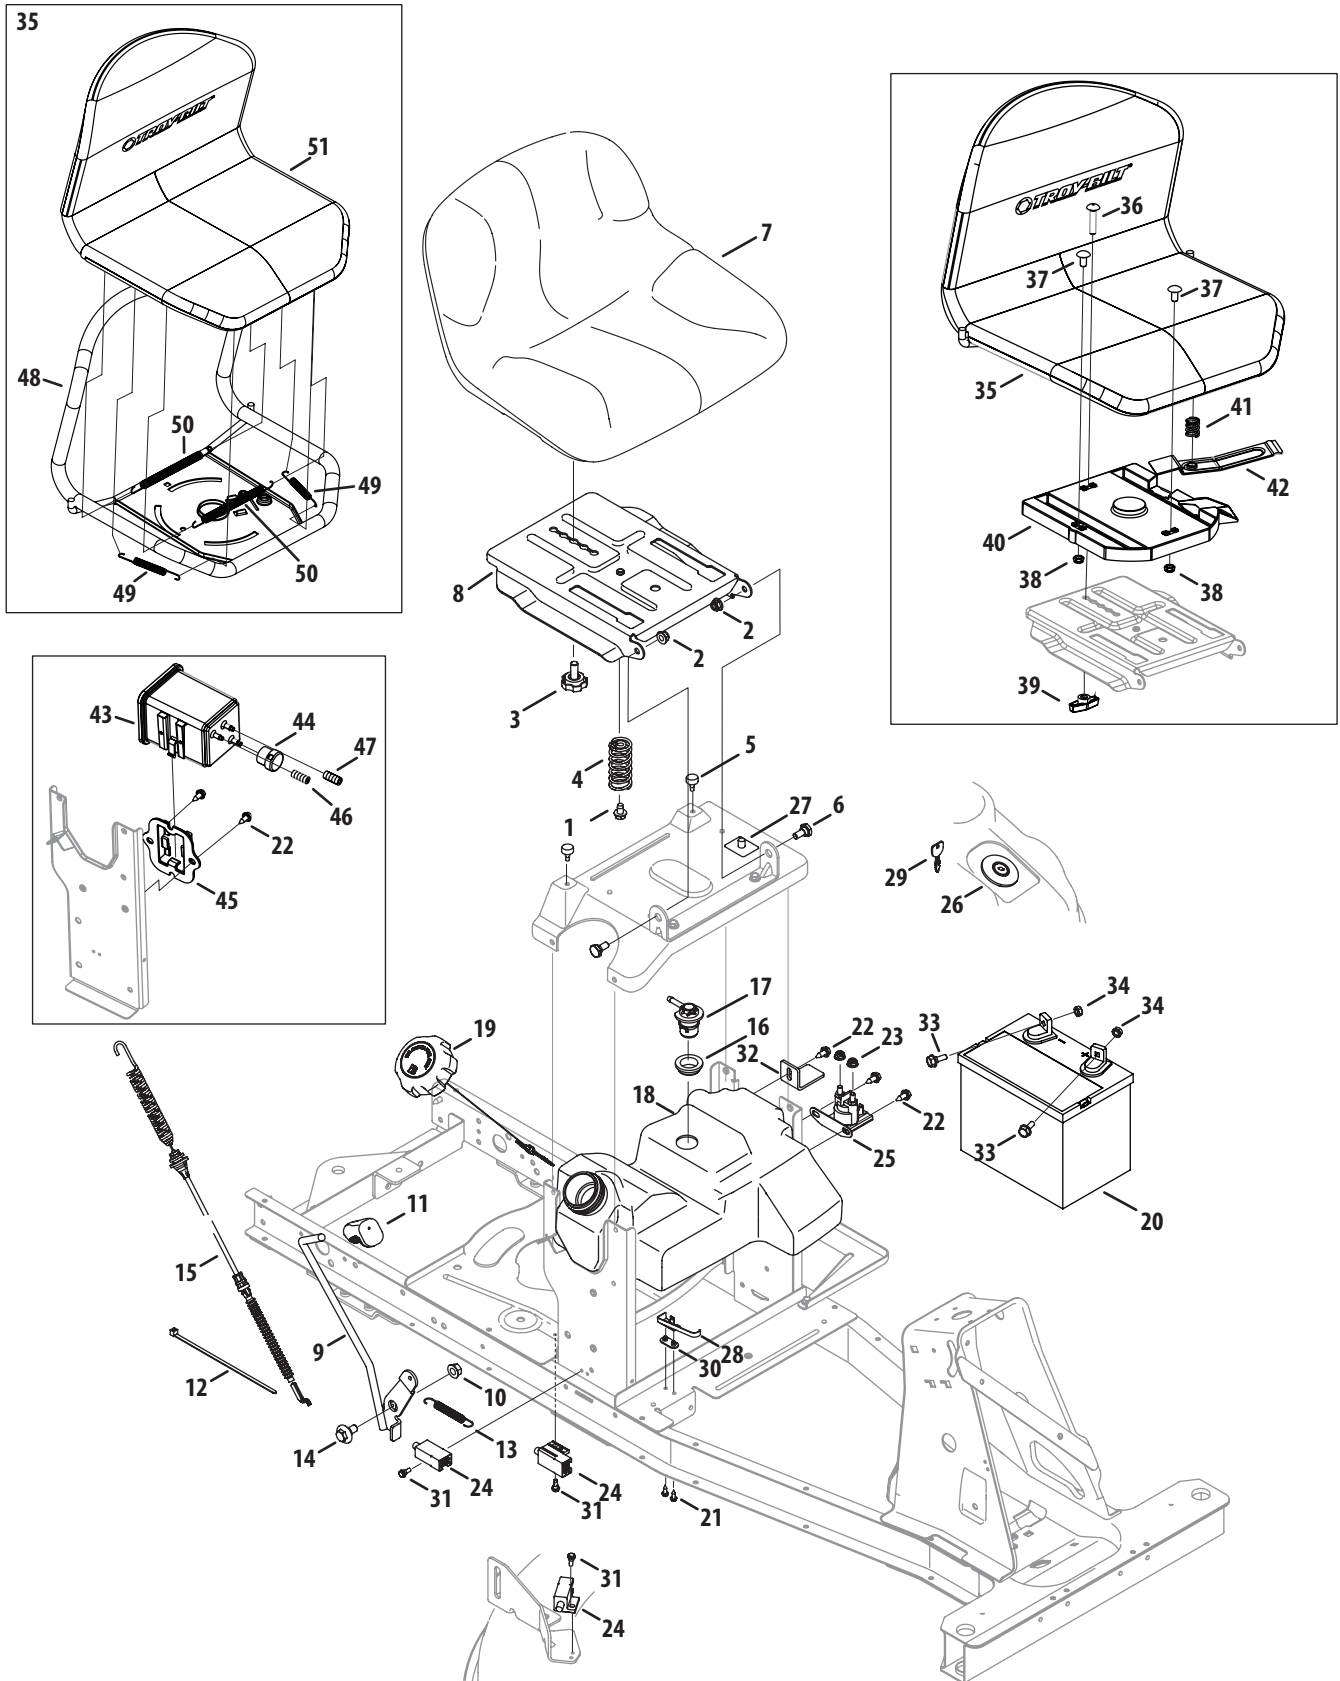

Seat, Fuel Tank & Electrical

Seat, Fuel Tank & Electrical

Ref. No.	Part No.	Description	Ref. No.	Part No.	Description
1	710-0607	Tap Screw, 5/16-18, 0.500	27	925-05013	Seat Switch
2	712-04063	Flange Lock Nut, 5/16-18	28	725-1643	Switch Spring
3	720-04009A	Knob, 3/8-16, .875	29	925-1745A	Key
4	732-04905	Seat Spring	30	926-0320	Insulator Plate
5	735-0271A	Bumper, .62 DIA X .3	31	738-04237A	Shoulder Screw, #10-32, .500
6	938-0140	Shldr Spacer, .435 X .178-5/16 X .56	32	783-07384	Battery Hold-Down Bracket
7	757-04083A	Seat	33	738-1132	Screw, Shoulder, .250 x .150
	757-04099	Seat, (International)	34	712-0271	Nut, Sems, 1/4-20
8	783-07213	Seat Pivot Bracket	35	657-00000	Seat (TB)
9	683-04754	PTO Handle Assembly		657-00001	Seat (International)
10	712-04065	Flange Lock Nut, 3/8-16	36	710-0560	Carriage Bolt, 3/8-16 x 1.75
11	720-04049A	Handle Grip, 3/8	37	710-3178	Carriage Bolt, 3/8-16 x .75
12	725-0157	Cable Tie, 3/16 X .05 X 7.4	38	912-3020	Nut, Jam, 3/8-16
13	732-04956	Extension Spring, .50 OD X 4.646 LG	39	720-04186	Wing Knob, 3/8-16
14	738-04554	Shoulder Bolt, .500 X .270:3/8-16	40	731-08661	Seat Pan Support
15	946-04802	PTO Cable	41	932-04010	Compression Spring, .845 OD x 1.00
16	735-04081	Rubber Grommet	42	783-07210	Seat Bracket
17	751-12118	Rollover Valve	43	951-10589	5 Gallon Carbon Canister
18	951-04366	Fuel Tank, 1-3 Gal.	44	951-10590	Vent Filter Canister
	951-04386	Fuel Tank, 1.3 Gal., Carb	45	951-10610	Canister Adapter Bracket
	951-04385	Fuel Tank, 1.3 Gal., (International)	46	751-10749-30	Fuel Hose, White
19	951-12179A	Fuel Cap	47	751-10750-48	Fuel Hose, Yellow
	951-12426	Fuel Cap, Carb	48	683-04735	Seat Frame Assembly
20	925-1707D	Battery, 155 CCA	49	732-04085	Extension Spring, .48 OD x 5.00 LG
21	710-0227	Screw, #8	50	732-04940	Extension Spring, 7.91 LG
22	710-1652	Tap Screw, 1/4-20, .625	51	764-04140	Seat Cover
23	712-04064	Flange Lock Nut, 1/4-20		764-05003	Seat Cover (International)
24	725-04363	Interlock Switch	—	925-05359	Wiring Harness (Not Shown)
25	725-04439	Solienoid, 12v	—	725-05436	Wiring Harness, B&S (Not Shown)
26	925-04659	Three-Way Key Switch			

NOTE, Tractor features vary by model. NOT all parts listed above and pictured on the previous page are standard equipment.