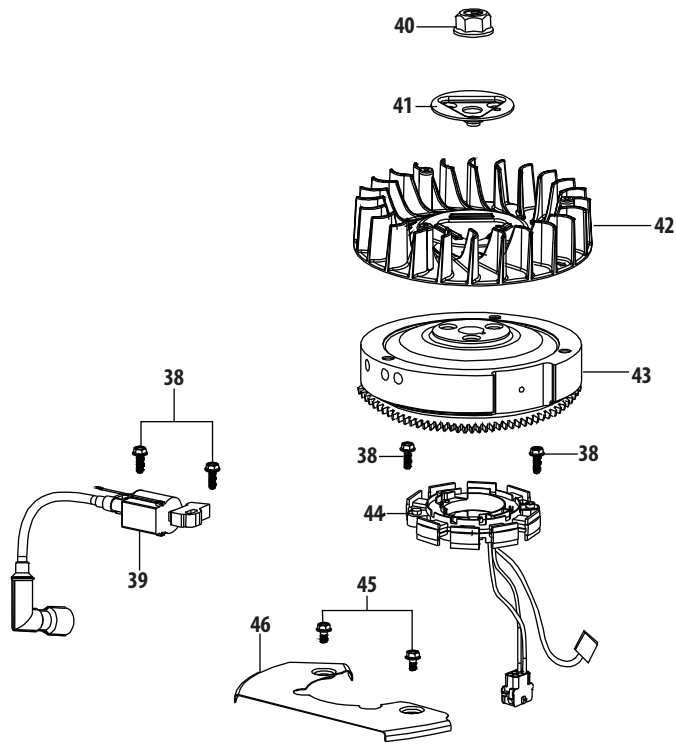

4P90JUA Ignition & Electrical

Ref.	Part Number	Description
38	710-04920	Bolt M6×28
39	951-12220	Ignition Coil Assembly
40	712-04220	Flywheel Nut M16×1.5
41	951-12221	Fan Mounting Plate
42	751-12222A	Cooling Fan
43	951-12223	Flywheel
44	951-12224	Coil Assy. Charge
45	710-04940	Bolt M6×10
46	951-12279	Cowl