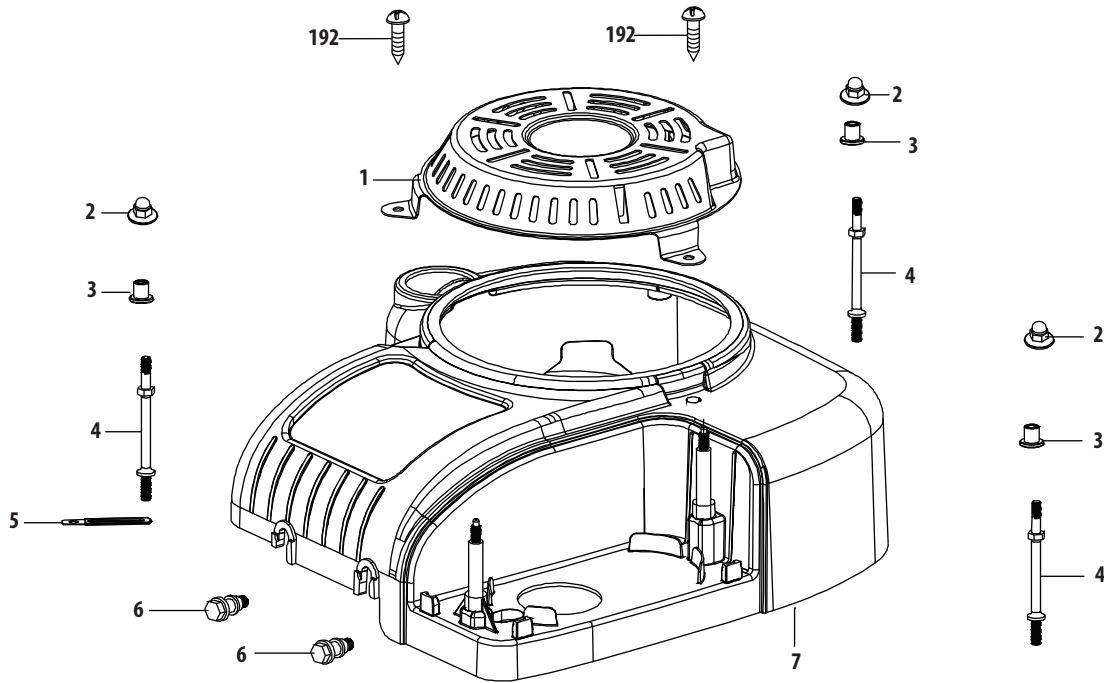

Ref.	Part Number	Description
1	751-12205	Debris Shield
2	712-04290	Nut
3	750-05320	Engine Shroud Spacer
4	710-05304	Starter / Shroud Stud M6×100
5	951-11622	Flexible Clamp
6	710-05305	Hook Bolt
7	951-12206	Air Shield
192	710-05303	Self-Tapping Bolt 5.5×25