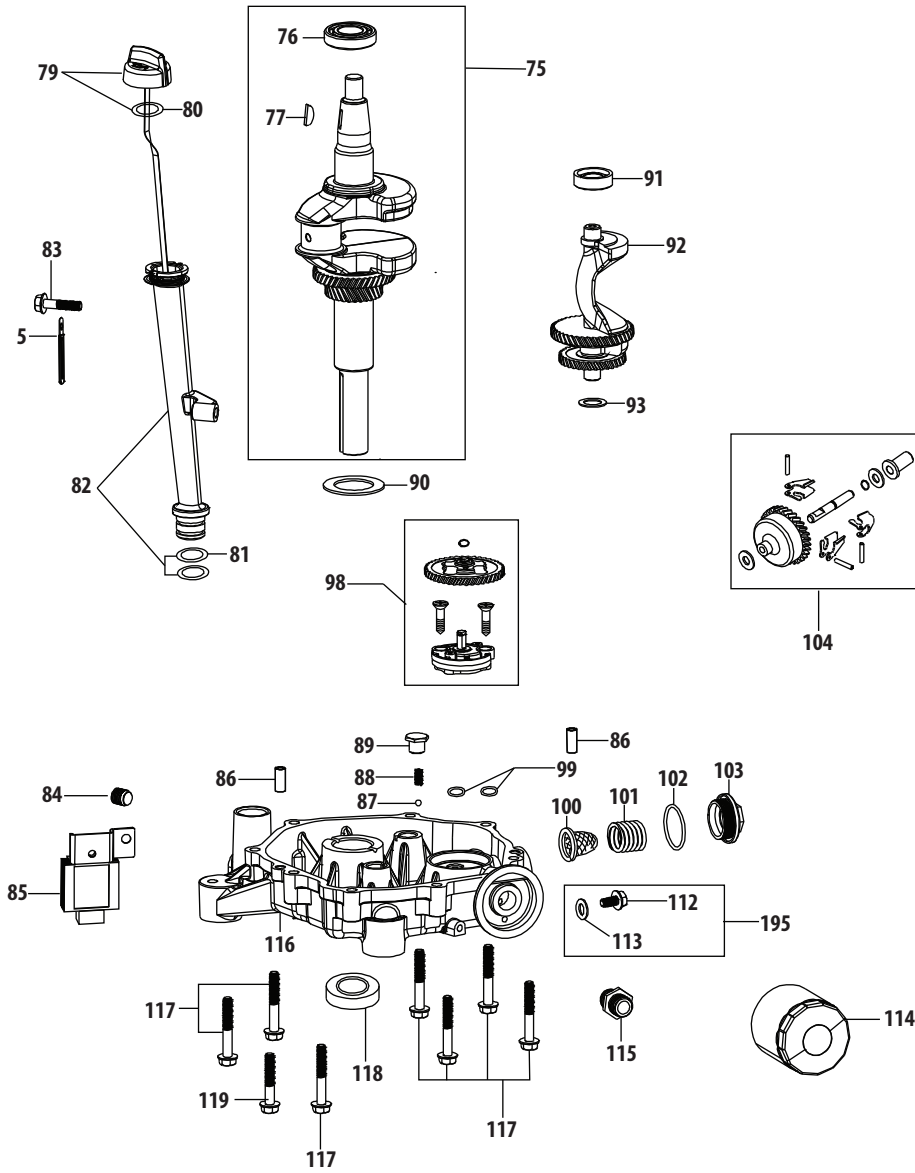

4P90JU Crankshaft & Crankcase Cover

4P90JU Crankshaft & Crankcase Cover

Ref.	Part Number	Description	Ref.	Part Number	Description
5	951-11622	Flexible Clamp	98	951-12248	Oil Pump Assembly
75	951-12238	Crankshaft Assembly	99	951-12247	O-Ring 10×2.65
76	951-11969	Main Bearing	100	951-12249	Filter
77	951-10307	Woodruff Key	101	951-12250	Filter Spring
79	951-12239	Dipstick Assembly	102	951-12251	O-Ring 35.5×2.65
80	951-12241	Upper O-Ring	103	951-12252	Filter Cover
81	951-12363	Lower O-Ring	104	951-11956	Governor Gear/Shaft Assembly
82	951-12240	Oil Fill Tube Assembly	112	710-05313	Bolt M8×15
83	710-04980	Bolt M6×35	113	736-04560	Oil Drain Plug Washer
84	710-05311	Oil Drain Plug	114	951-12690	Oil Filter
85	951-12242	Regulator	115	951-12253	Screw Joint
86	715-04121	Dowel Pin 8×14	116	951-12254	Crankcase Cover
87	951-12243	Ball 6.35		951-12318	Crankcase Cover Asm (Incl.87-89,100-104,112,113,115,116)
88	951-12244	Spring			
89	710-05312	Bolt	117	710-04982	Bolt M8×54
90	736-04557	Crankshaft Thrust Washer	118	951-11375	Lower Crankshaft Seal
91	951-12245	Balanceable Shaft Bearing	119	710-05314	Bolt M8×43
92	751-12246	Balanceable Shaft Assembly	195	951-12194	Oil Drain Plug Assembly
93	736-04559	Balanceable Thrust Washer