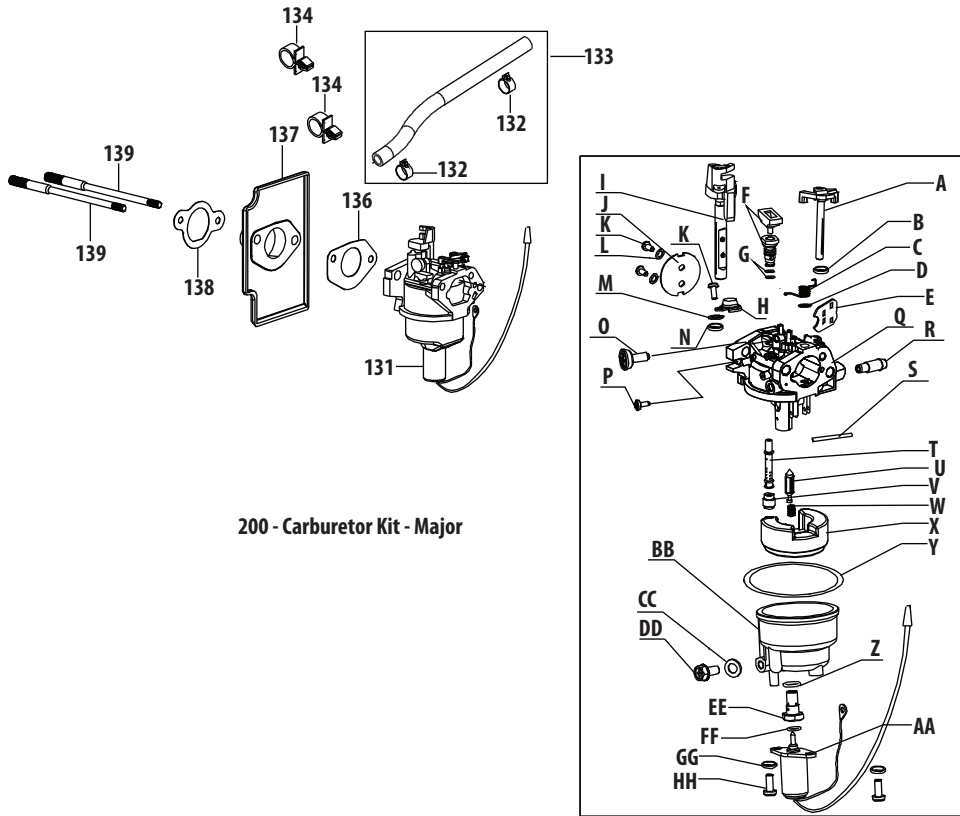

4P90JUA Crankshaft & Crankcase Cover

Ref.	Part Number	Description	Ref.	Part Number	Description
5	951-11622	Flexible Clamp	98	951-12248	Oil Pump Assembly
75	951-12238	Crankshaft Assembly	99	951-12247	O-Ring 10×2.65
76	951-11969	Main Bearing	100	951-12249	Filter
77	951-10307	Woodruff Key	101	951-12250	Filter Spring
79	951-12239	Dipstick Assembly	102	951-12251	O-Ring 35.5×2.65
80	951-12241	Upper O-Ring	103	951-12252	Filter Cover
81	951-12363	Lower O-Ring	104	951-11956	Governor Gear/Shaft Assembly
82	951-12240	Oil Fill Tube Assembly	112	710-05313	Bolt M8×15
83	710-04980	Bolt M6×35	113	736-04560	Oil Drain Plug Washer
84	710-05311	Oil Drain Plug	114	951-12690	Oil Filter
85	951-12242	Regulator	115	951-12253	Screw Joint
86	715-04121	Dowel Pin 8×14	116	951-12254	Crankcase Cover
87	951-12243	Ball 6.35		951-12318	Crankcase Cover Asm (Incl.87-89,100-104,112,113,115,116)
88	951-12244	Spring			
89	710-05312	Bolt	117	710-04982	Bolt M8×54
90	736-04557	Crankshaft Thrust Washer	118	951-11375	Lower Crankshaft Seal
91	951-12245	Balanceable Shaft Bearing	119	710-05314	Bolt M8×43
92	751-12246	Balanceable Shaft Assembly	195	951-12194	Oil Drain Plug Assembly
93	736-04559	Balanceable Thrust Washer			

4P90JUA Carburetor Assembly

200 - Carburetor Kit - Major