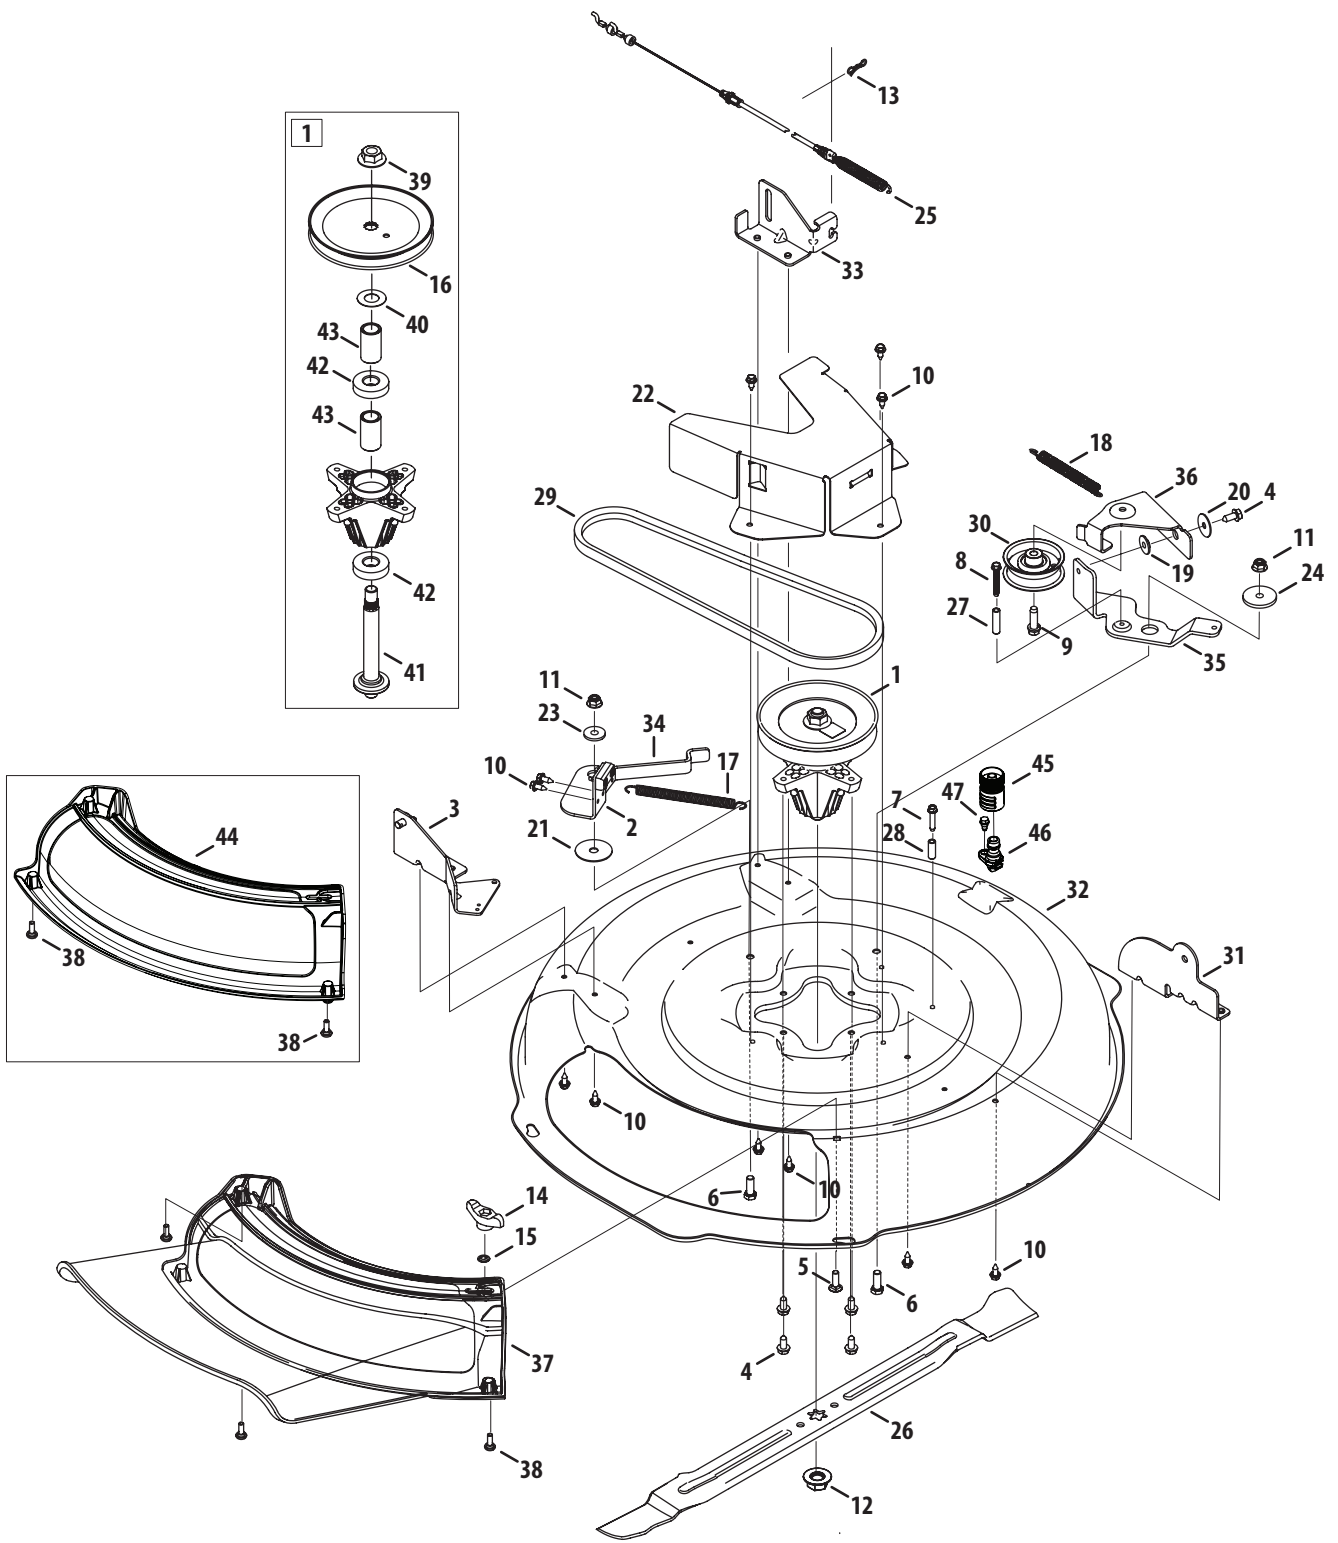

30" Deck

Ref.	Part Number	Description	Ref.	Part Number	Description
1	918-04822A	Spindle Pulley Assembly, 6.3 DIA	26	942-04385	Cutting Blade, 30.00" 3-IN-1
2	683-04734	PTO Brake Assembly Bracket	27	750-04456	Spacer, .260 X .372 X 1.420 LG
3	683-04782	Rear Deck Assembly Bracket	28	750-0566A	Spacer, .260 x .375 x 1.030 LG
4	710-04484	Tap Screw, 5/16-18, .750	29	954-04318	V-Type Belt, 5L, 45.15 LG
5	710-04998	Carriage Screw, 5/16-18, 1.00	30	756-04224	Flat Idler Pulley, 2.75 OD
6	710-0514	Hex Head Screw, 3/8-16, 1.00	31	783-07004	Front Deck Bracket
7	710-0778	Tap Screw, 1/4-20, 1.500	32	783-07265	Deck, 30" w/out Nozzle
8	710-1026	Tap Screw, 1/4-20, 1.750		783-07146	Deck, 30" w/ Nozzle
9	710-1315	Tap Screw, 3/8-16, 1.250	33	783-07184	RR Deck Bracket, LH
10	710-1652	Tap Screw, 1/4-20 X .625	34	783-07204	Release Brake Bracket
11	712-04065	Flange Lock Nut, 3/8-16	35	783-07304	Lower Floating Idler Bracket
12	712-0417A	Flange Nut, 5/8-18	36	783-07306	Upper Floating Idler Bracket
13	714-04040	Bow-Tie Cotter Pin, 72	37	931-04633	Chute Deflector
14	720-04122	Wing Knob, 5/16-18		931-04645	Chute Deflector (International)
15	726-0201	Speed Nut, .3125 ID	38	738-04519	Shoulder Screw, 1/4-15 x .750
16	956-1227	Deck Pulley, 6.3 DIA	39	712-0417A	Flange Nut, 5/8-18
17	732-04948A	Ext. Spring, .708 X 7.357 X .094	40	936-0351	Shim Washer, .760X1.500X.030
18	732-04967	Ext. Spring, .565 OD X 5.00 LG	41	738-1186A	Spindle Shaft, 6.11 LG.
19	936-0289	Shoulder Bushing, .320 ID X .135	42	941-0919A	Ball Bearing, .787ID X 1.85 ODX.551
20	736-0362	Flat Washer, .330x1.250x.060	43	750-04936	Spacer, .792 X 1.060 X 1.860 LG
21	736-0518	Thrust Washer, .445X.1.920X.060	44	931-04632	Mulch Plug, (International)
22	783-07342	Deck Belt Cover	45	921-04041	Water Nozzle Adapter
23	938-0347	Shoulder Spacer, .625 ID X .169	46	731-07487	Deck Wash Nozzle
24	738-04162A	Shoulder Spacer, .8840 X .190	47	738-04278	Shoulder Screw, 1/4-20 x 0.500
25	946-04802	PTO Cable			

NOTE, Tractor features vary by model. NOT all parts listed above and pictured on the previous page are standard equipment.