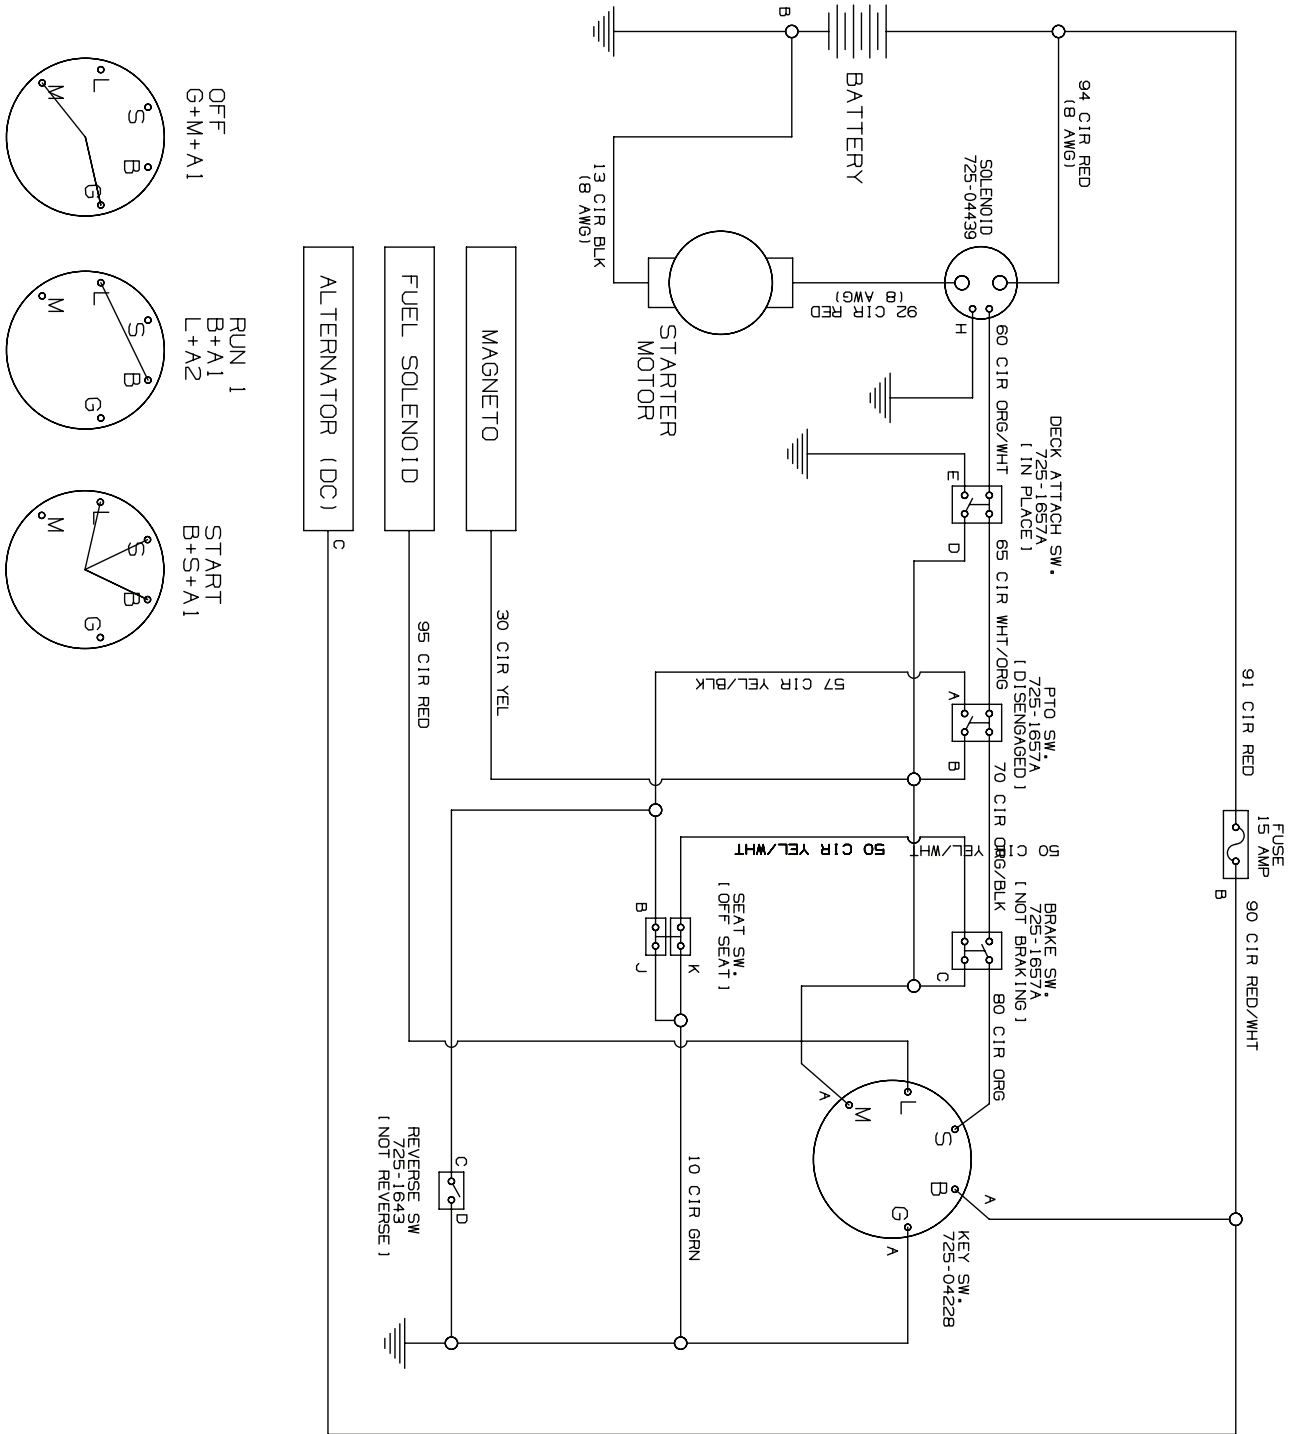

Ref.	Part Number	Description	Ref.	Part Number	Description
1	918-04822A	Spindle Pulley Assembly, 6.3 DIA	26	942-04385	Cutting Blade, 30.00" 3-IN-1
2	683-04734	PTO Brake Assembly Bracket	27	750-04456	Spacer, .260 X .372 X 1.420 LG
3	683-04782	Rear Deck Assembly Bracket	28	750-0566A	Spacer, .260 x .375 x 1.030 LG
4	710-04484	Tap Screw, 5/16-18, .750	29	954-04318	V-Type Belt, 5L, 45.15 LG
5	710-04998	Carriage Screw, 5/16-18, 1.00	30	756-04224	Flat Idler Pulley, 2.75 OD
6	710-0514	Hex Head Screw, 3/8-16, 1.00	31	783-07004	Front Deck Bracket
7	710-0778	Tap Screw, 1/4-20, 1.500	32	783-07265	Deck, 30" w/out Nozzle
8	710-1026	Tap Screw, 1/4-20, 1.750		783-07146	Deck, 30" w/ Nozzle
9	710-1315	Tap Screw, 3/8-16, 1.250	33	783-07184	RR Deck Bracket, LH
10	710-1652	Tap Screw, 1/4-20 X .625	34	783-07204	Release Brake Bracket
11	712-04065	Flange Lock Nut, 3/8-16	35	783-07304	Lower Floating Idler Bracket
12	712-0417A	Flange Nut, 5/8-18	36	783-07306	Upper Floating Idler Bracket
13	714-04040	Bow-Tie Cotter Pin, 72	37	931-04633	Chute Deflector
14	720-04122	Wing Knob, 5/16-18		931-04645	Chute Deflector (International)
15	726-0201	Speed Nut, .3125 ID	38	738-04519	Shoulder Screw, 1/4-15 x .750
16	956-1227	Deck Pulley, 6.3 DIA	39	712-0417A	Flange Nut, 5/8-18
17	732-04948A	Ext. Spring, .708 X 7.357 X .094	40	936-0351	Shim Washer, .760X1.500X.030
18	732-04967	Ext. Spring, .565 OD X 5.00 LG	41	738-1186A	Spindle Shaft, 6.11 LG.
19	936-0289	Shoulder Bushing, .320 ID X .135	42	941-0919A	Ball Bearing, .787ID X 1.85 ODX.551
20	736-0362	Flat Washer, .330x1.250x.060	43	750-04936	Spacer, .792 X 1.060 X 1.860 LG
21	736-0518	Thrust Washer, .445X.1.920X.060	44	931-04632	Mulch Plug, (International)
22	783-07342	Deck Belt Cover	45	921-04041	Water Nozzle Adapter
23	938-0347	Shoulder Spacer, .625 ID X .169	46	731-07487	Deck Wash Nozzle
24	738-04162A	Shoulder Spacer, .8840 X .190	47	738-04278	Shoulder Screw, 1/4-20 x 0.500
25	946-04802	PTO Cable			

NOTE, Tractor features vary by model. NOT all parts listed above and pictured on the previous page are standard equipment.

Wiring Harness Schematic - 925-05359