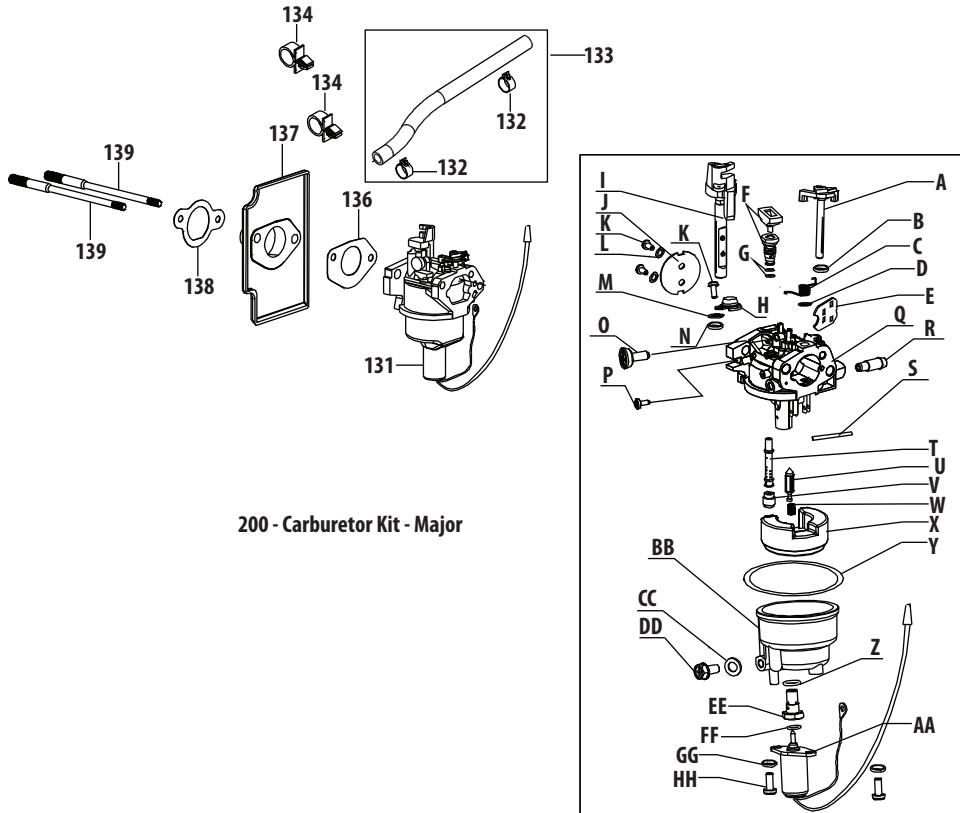

4P90JU Carburetor Assembly