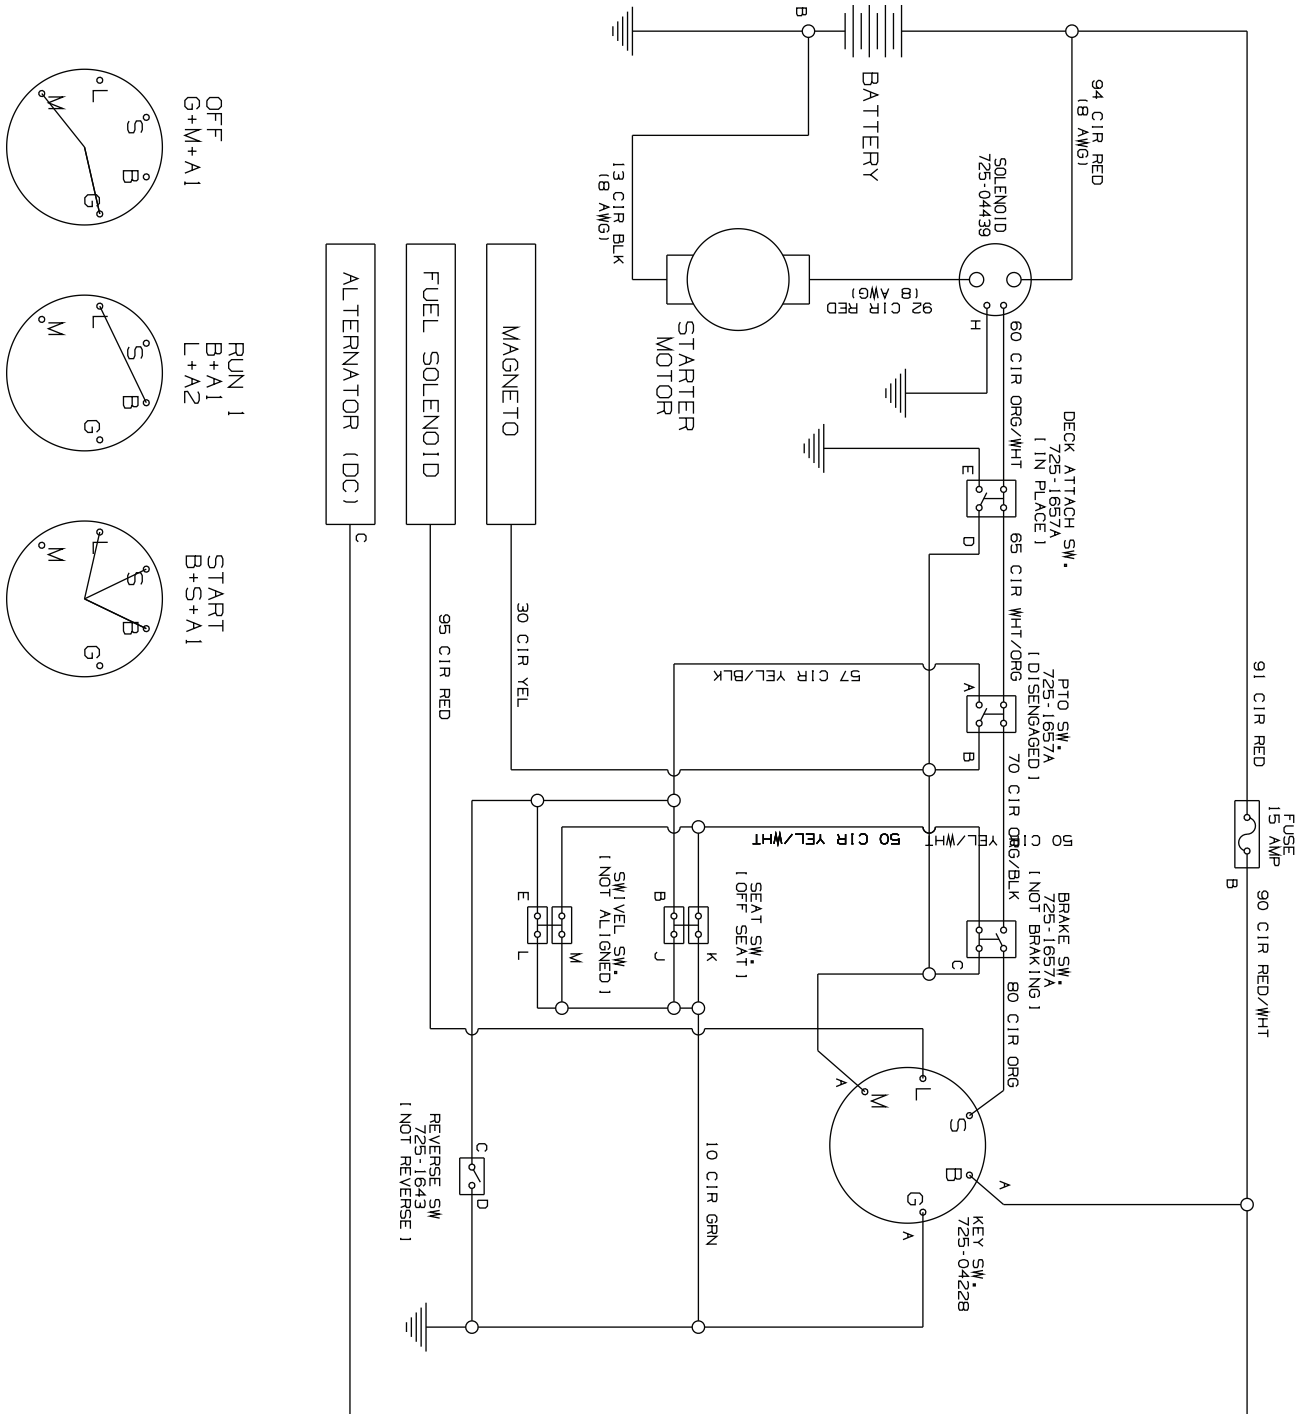

Wiring Harness Schematic - 725-05436