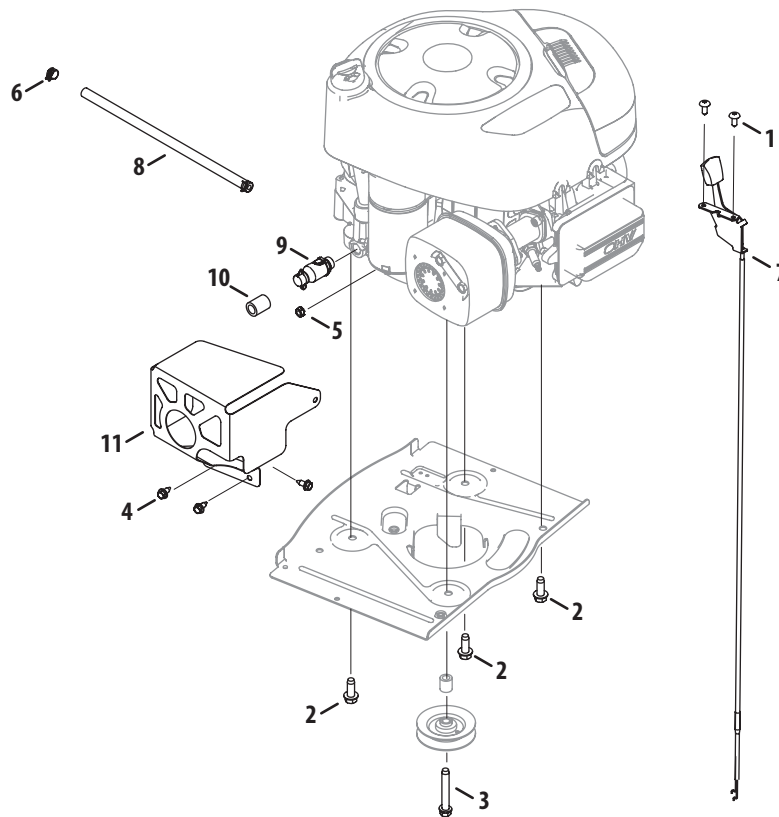

Engine Accessories B&S Mod 21

Ref. No.	Part No.	Description
1	710-04483	Tap Screw, 1/4-20, 0.500
2	710-04683	Tap Screw, 3/8-16, 1.000
3	710-05446	Tap Screw, 3/8-16, 2.250
4	710-1652	Tap Screw, 1/4-20, 0.625
5	712-0271	Sems Nut, 1/4-20
6	726-0205	Hose Clamp, .490 DIA.
7	946-04829	Throttle/Choke Cable 31 Lg.
8	751-10349	Low Permeation Fuel Line, 1/4
9	951-10517A	Oil Drain
10	751-3141-14	Oil Drain, Extension Hose
11	783-07382	Muffler Cover

NOTE, Tractor features vary by model. NOT all parts listed and pictured above are standard equipment.