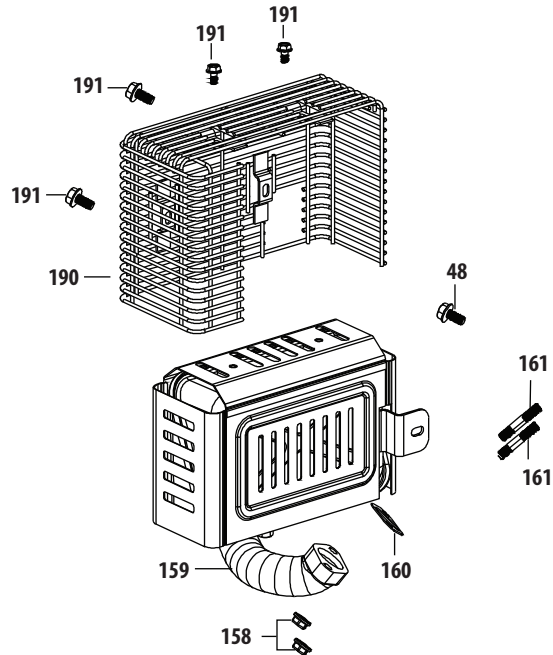

4P90JU Muffler Assembly

Ref.	Part Number	Description
48	710-04916	Bolt M6×14
158	712-04219	Nut M8
159	951-12270	Muffler Assembly
160	951-12271	Exhaust Pipe Gasket
161	951-12272	Muff Stud M8×47
161	951-12196	Muffler Stud Assembly
190	951-12278	Wire Mesh Shield
191	710-05051	Bolt M6×12