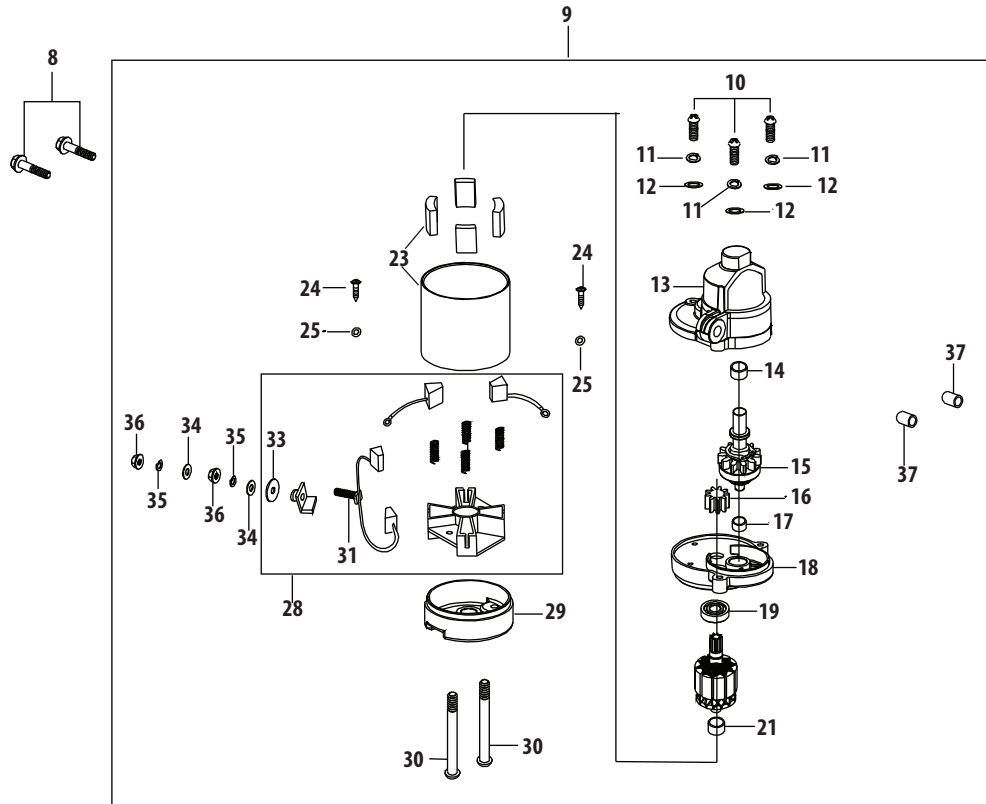

4P90JU Starter Assembly

Ref.	Part Number	Description
8	710-05306	Bolt M8×40
9	951-12207	Starter Assembly
10	710-05307	Screw M5×25
11	736-04554	Lock Washer 5
12	736-04556	Plain Washer 6
13	951-12208	Electrical Starter Front Cover
14	951-12211	Bearing
15	951-12210	Pinion/Clutch Assembly
16	951-12312	Gear
17	951-12209	Bearing
18	951-12212	Pinion Cover
19	951-12214	Bearing 6001Zz
21	951-12216	Bearing

Ref.	Part Number	Description
23	951-12528	Starter Housing Assembly
24	951-12217	Screw
25	736-04554	Lock Washer
28	951-12529	Brush Assembly
29	951-12219	Electrical Starter Back Cover
30	710-05308	Bolt M6×100
31	951-12324	Bolt M6×30 Assembly
33	736-04555	Insulation Washer
34	736-04556	Plain Washer 6
35	736-04477	Lock Washer 6
36	712-04212	Nut M6
37	715-04120	Dowel Pin 10×14