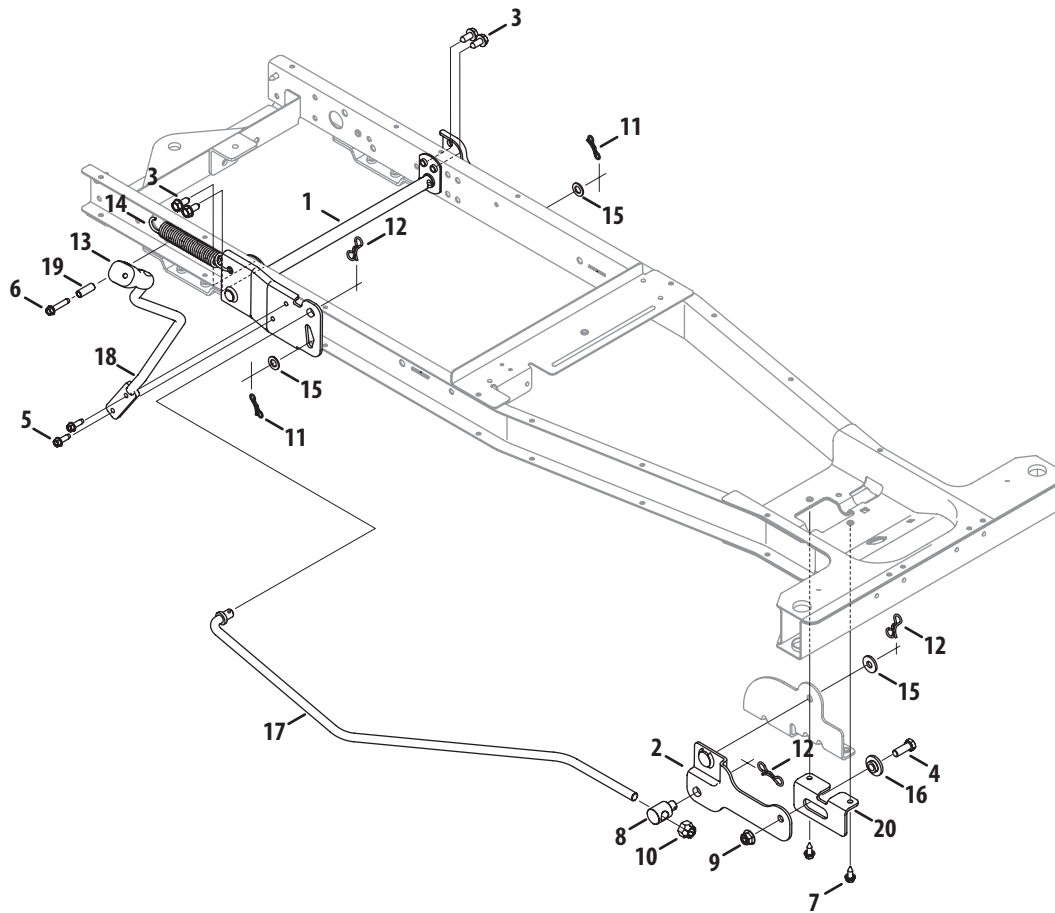

Ref. No.	Part No.	Description	Ref. No.	Part No.	Description
1	683-04706	Lift Assembly Shaft	11	714-04040	Bow-Tie Cotter Pin, 72
2	683-04757	Front Hanger Bracket Assembly	12	714-04043	Bow-Tie Cotter Pin, 91
3	710-04484	Tap Screw, 5/16-18, .750	13	720-0311	Grip Handle, 1/2
4	710-0514	Hex Head Screw, 3/8-16, 1.00	14	732-04692	Extension Spring, .85 OD X 5.915 LG
5	710-0642	Tap Screw, 1/4-20, 0.750	15	936-0300	Flat Washer, .406 X .875 X .059
6	710-0809	Tap Screw, 1/4-20, 1.250	16	938-0347	Shoulder Spacer, .625 ID X .169
7	710-1652	Tap Screw, 1/4-20 X .625	17	747-05511	Lift Link Rod
8	711-05690	Ferrule, .50 X .50	18	747-05576	Deck Lift Rod
9	712-04065	Flange Lock Nut, 3/8-16	19	750-0566A	Spacer, .260 x .375 x 1.030 LG
10	712-04243	Flex Lock Nut, 1/2-13	20	783-07129	Front Deck Mounting Bracket

NOTE, Tractor features vary by model. NOT all parts listed and pictured above are standard equipment.