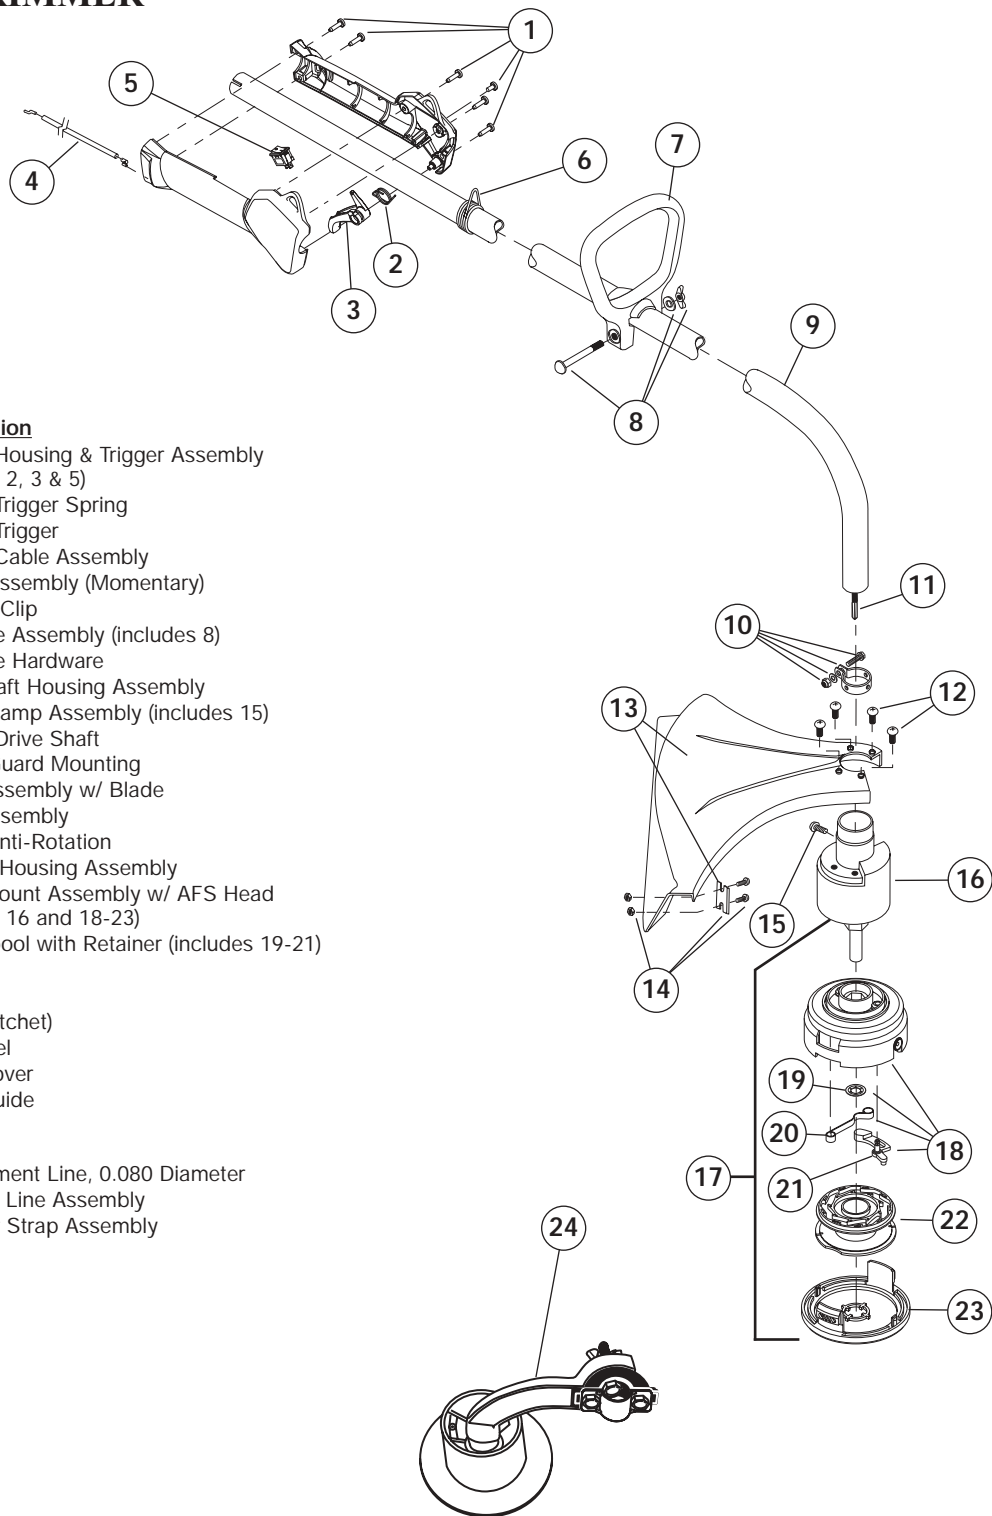

BOOM AND TRIMMER PARTS - MODEL YM1000

2-CYCLE GAS TRIMMER

PPN 41ADY10G401

BOOM w/D-HANDLE

Item	Part No.	Description
1	791-00057	Throttle Housing & Trigger Assembly (includes 2, 3 & 5)
2	791-182690	Throttle Trigger Spring
3	791-00058	Throttle Trigger
4	791-182068	Throttle Cable Assembly
5	791-182405	Switch Assembly (Momentary)
6	791-610327	Harness Clip
7	791-153064	D-Handle Assembly (includes 8)
8	791-181587	D-Handle Hardware
9	753-1162	Drive Shaft Housing Assembly
10	791-153597	Lower Clamp Assembly (includes 15)
11	791-182839	Flexible Drive Shaft
12	791-181858	Screw, Guard Mounting
13	791-180341	Guard Assembly w/ Blade
14	791-180553	Blade Assembly
15	791-182519	Screw, Anti-Rotation
16	791-153312	Bushing Housing Assembly
17	791-182840	Guard Mount Assembly w/ AFS Head (includes 16 and 18-23)
18	791-182841	Outer Spool with Retainer (includes 19-21)
19	791-181560	Retainer
20	791-182842	Spring
21	791-182843	Pawl (Ratchet)
22	791-182844	Inner Reel
23	791-182845	Spool Cover
24	791-10623	Edger Guide

Optional Accessories

- 791-610375 Replacement Line, 0.080 Diameter
- 791-00052 Reel and Line Assembly
- 791-682075B Shoulder Strap Assembly
- Items Not Shown