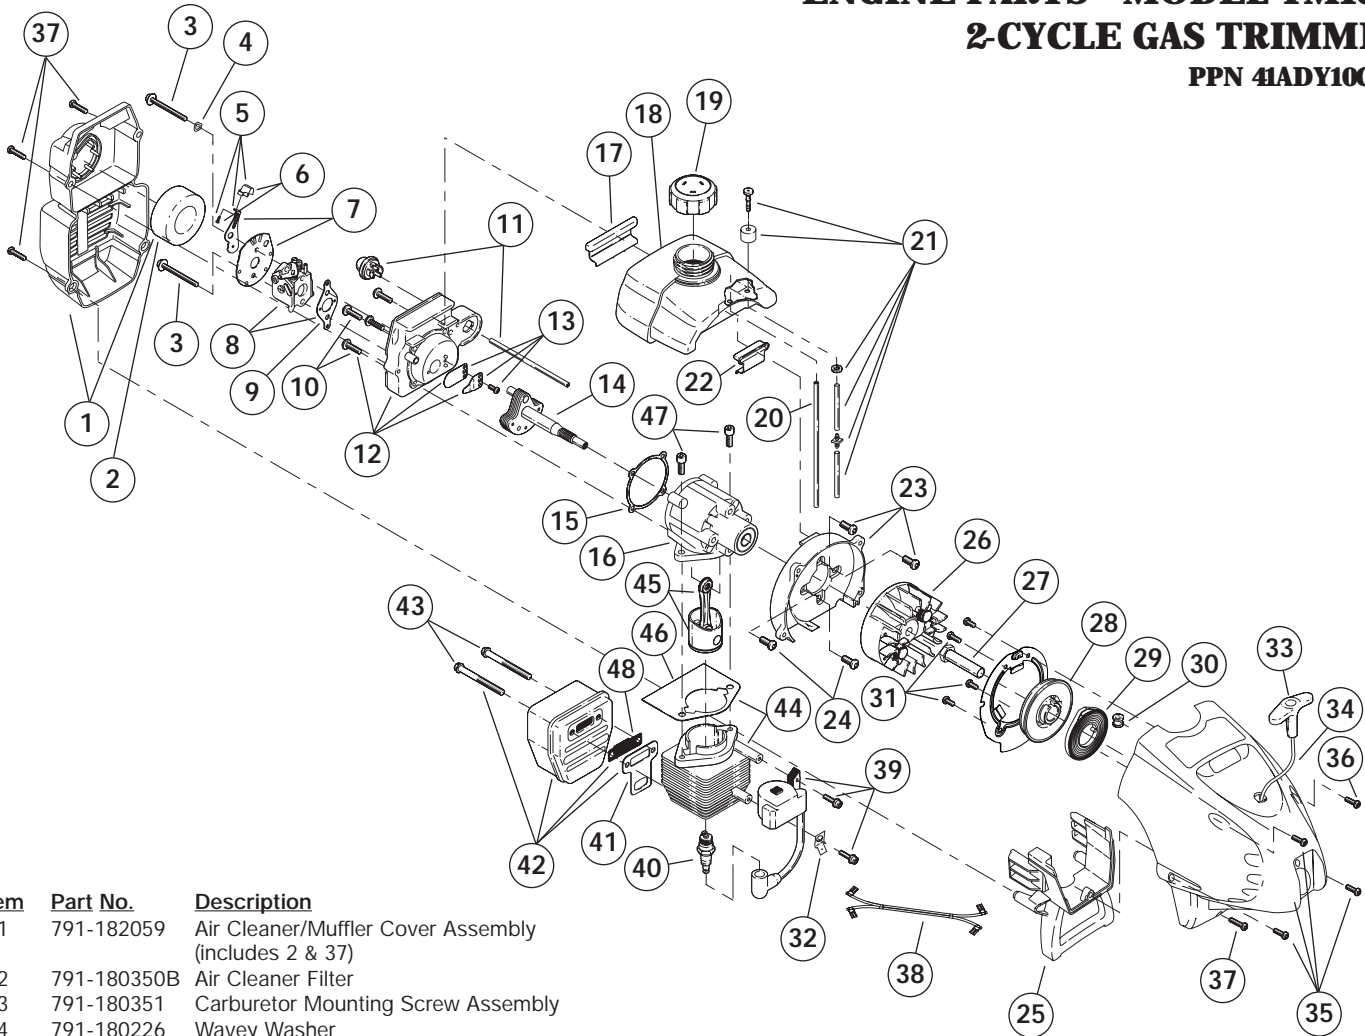

ENGINE PARTS - MODEL YM1000

2-CYCLE GAS TRIMMER

PPN 41ADY10G401

| Item | Part No. | Description |
|------|-------------|--|
| 1 | 791-182059 | Air Cleaner/Muffler Cover Assembly (includes 2 & 37) |
| 2 | 791-180350B | Air Cleaner Filter |
| 3 | 791-180351 | Carburetor Mounting Screw Assembly |
| 4 | 791-180226 | Wavey Washer |
| 5 | 753-1182 | Choke Lever Assembly (includes 6) |
| 6 | 753-1183 | Choke Knob and Screw |
| 7 | 753-1184 | Choke Lever and Plate (includes 5) |
| 8 | 791-182875 | Carburetor Assembly (includes 9 & 21) |
| 9 | 791-610675 | Carburetor Gasket |
| 10 | 791-181860 | Carb Mount Screw |
| 11 | 753-1185 | Primer and Hose Assembly |
| 12 | 791-182063 | Carb Mount Assembly (includes 10 & 15) |
| 13 | 791-684451 | Reed Assembly |
| 14 | 791-181866 | Power Shaft Assembly |
| 15 | 791-612115 | Rear Cover Gasket |
| 16 | 791-181865 | Crankcase Service Assembly (includes 10, 14 & 24) |
| 17 | 791-612134 | Rear Mounting Pad |
| 18 | 753-04311 | Fuel Tank Assembly (includes 19-21) |
| 19 | 753-1187 | Fuel Cap Assembly |
| 20 | 791-181168 | Fuel Return Line |
| 21 | 791-682039 | Fuel Line Assembly |
| 22 | 791-145308 | Front Mounting Pad |
| 23 | 791-153520 | Shroud Assembly |
| 24 | 791-181861 | Shroud Screw |
| 25 | 791-182064 | Shroud Extension and Stand |
| 26 | 791-182736 | Flywheel Assembly |
| 27 | 791-610303 | Nut, Square Drive |
| 28 | 753-04232 | Recoil Pulley Assembly |
| 29 | 791-613102 | Recoil Spring |
| 30 | 791-611061 | Rope Guide |
| 31 | 791-182926 | Pulley Retainer Assembly (includes 30) |
| 32 | 791-611063 | Ground Tab |