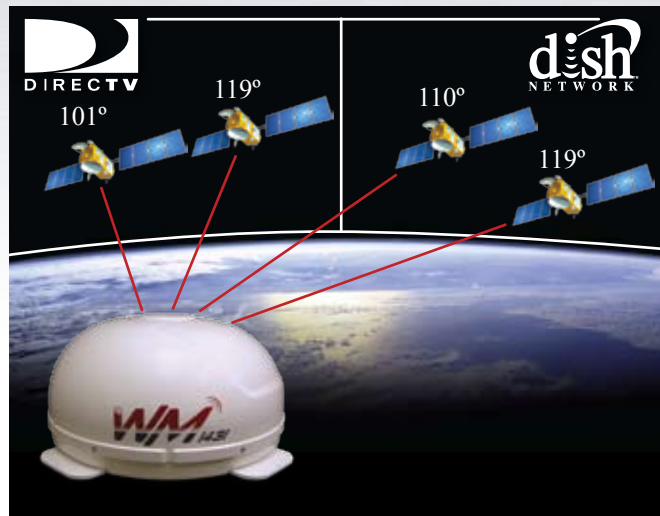

WM 1431™

Now Television Moves With You.

- Single-wire installation.
- Continuous rotation... no cable wrapping!
- Stylish, low-profile dome geometry.

- Single-Button Control.
- Receive standard signals from Dish Network and DirecTV.
- Fast, quiet two-axis motion (Elevation & Azimuth).

MotoSAT's™ newest in-motion system will receive standard satellite television signals from either DirecTV 101° and 119° or Dish Network 110° and 119°... and track them while you move!

The WM 1431 is MotoSAT's™ newest, most advanced in-motion system ever. The WM 1431 uses DVB "auto-acquire" technology to locate satellites, and it tracks those satellites as your vehicle moves to allow for virtually uninterrupted signal while you're in motion. The IDU-1 DVB Controller offers the simplest "One-Button" control technology in the industry... just push a button, and enjoy the show! You'll be watching your favorite satellite programs within minutes of installation. Designed for DirecTV™ and Dish Network™ subscribers, the WM 1431 delivers premium programming and content... no matter where you are, or where you're going!

www.MotoSAT.com || 800.247.7486 || Sales@MotoSAT.com

THE **WM1431** IS POWERED BY THE
IDU-1 SYSTEM CONTROLLER

IDU-1 DVB CONTROLLER

INTERFACE:

One-button "Select"

TUNER:

DVB [Digital Video Broadcast] Tuner

DIMENSIONS:

- 30' RG6 coaxial signal cable
- 2' RG6 coaxial receiver interface cable

MOUNT CABLING:

Mount comes pre-wired for single line output

ENVIRONMENT

ON SATELLITE WIND OPERATIVE RANGE:

120 mph

OPERATIONAL TEMPERATURE RANGE: