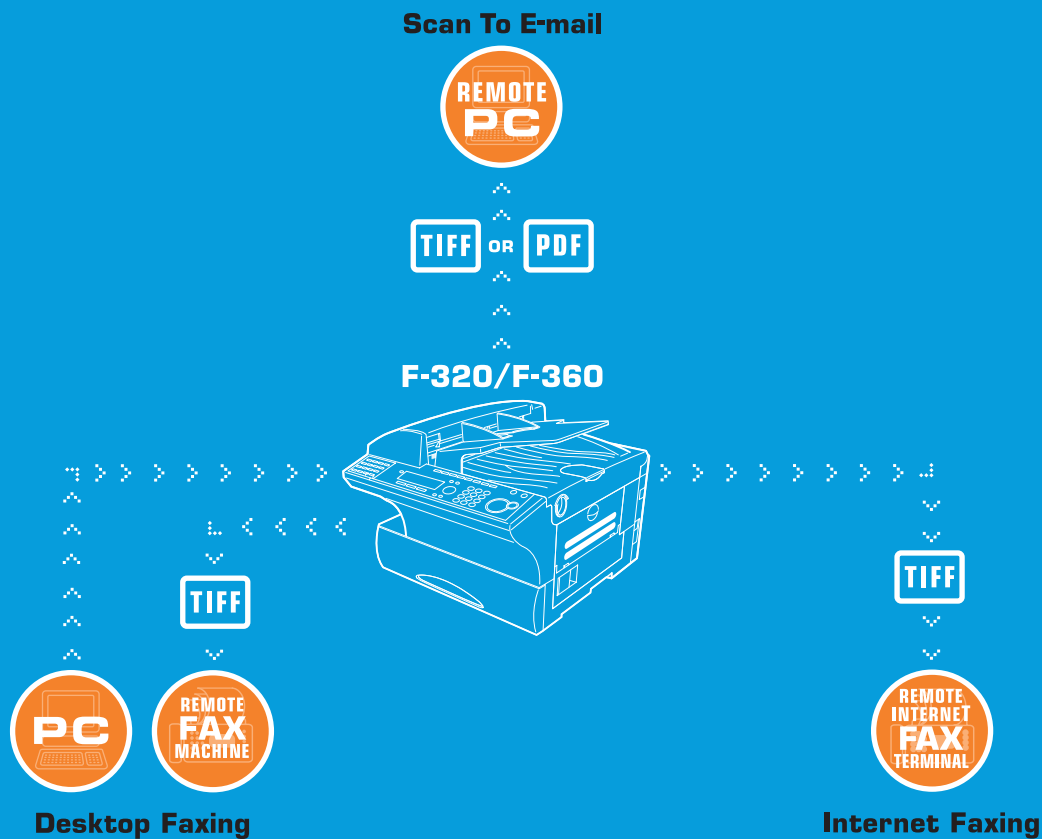

OFFICEBRIDGE I-FAX

The OfficeBridge I-Fax (formerly known as the IF-300) digital connectivity application maximizes the Muratec F-320 and F-360 fax-based MFPs, adding multiple productivity enhancing features. With OfficeBridge I-Fax, users can take advantage of scan to e-mail, Internet fax, desktop fax – and manage the functions of the MPF from their PC desktop.

Increased productivity

OfficeBridge I-Fax simplifies the way users work, increasing productivity and efficiency.

True multifunction

OfficeBridge I-Fax maximizes the performance of the Muratec F-320 and F-360, giving users the ability to perform multiple tasks at a single, convenient location.

F-320 and F-360

Muratec™

**Office
Bridge**

OFFICEBRIDGE I-FAX FUNCTIONS

Scan to e-mail

- › Send important documents from the fax machine to a remote e-mail inbox as TIFF, TIFF-S or PDF files
- › Documents sent from the OfficeBridge I-Fax can be received and opened by remote users via standard e-mail software.
- › Receive and print incoming e-mail automatically, or suppress printing and delete messages from the server

Desktop faxing

- › Utilize the OfficeBridge Tiffmaker feature to send documents created on your PC directly to a remote fax machine

Internet faxing

- › Send documents from the MFP to a remote Internet fax unit, dramatically reducing long-distance costs
- › When an Internet fax is received, the MFP can print the document, route it to a personal or public inbox, or suppress print out and store the document in a separate file (Supports HIPPA compliance)