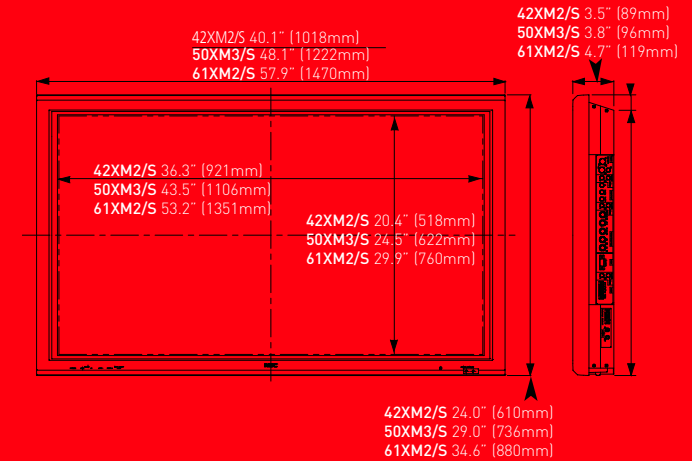

The PlasmaSync series is supported by NEC's industry leading service and support programs.

Specifications

Model Number	PX-42XM2A/S PX-50XM3A/S PX-61XM2PA/S	Diagonal Screen Size 42" Diagonal Screen Size 50" Diagonal Screen Size 61"
Screen Aspect Ratio	16 to 9	
Active Screen Area	42XM2/S 36.3 in x 20.4 in, 921mm x 518 mm 50XM3/S 43.5 in x 24.5 in, 1106 mm x 622 mm 61XM2/S 53.2 in x 29.9 in, 1351 mm x 760 mm	
Native Pixel Resolution	42XM2/S at 1024 x 768 50XM3/S and 61XM2/S 1365 x 768	
Pixel Pitch	42XM2/S 0.897mm x 0.675mm 50XM3/S 0.81mm x 0.81mm 61XM2/S 0.99mm x 0.99mm	
Capsulated Color Filter	Yes	
Accurimron	Yes	
Front Filter Type	AR - Anti reflection	
Color Processing	(4096 Steps) 68.7 billion colors	
Viewing Angle	160 degrees	
Horizontal Frequency Range	15.5 to 110.0 kHz auto, step scan	
Vertical Frequency Range	50 to 120 Hz auto, step scan	
Video Signal Compatibility	PAL, SECAM, 3.58/4.43 NTSC	
HD Video Signal Compatibility	480p, 480i, 525p, 525i, 540p, 625p, 625i, 720p, 1035i, 1080i	
PC Signal Compatibility	VGA 640x480 @ 60, 72, 75, 85, 100, 120 Hz, SVGA 800x600 @ 56, 60, 72, 75, 85, 100, 120 Hz, XGA 1024x768 @ 60, 70, 75, 85, 100 Hz, SXGA 1280x1024 @ 60, 75, 85, 100 Hz, UXGA 1600x1200 @ 60, 65, 70, 75, 85 Hz, WideVGA 848x480, 852 x 480 @ 60 Hz, WideXGA 1360 x 765 @ 60 Hz, 1280 x 768 @ 60Hz	
Macintosh Compatibility	640x480, 832x624, 1024x768, 1152x870	
Input/Output Terminals	Video 1 Video 2 Video 3 HD Video 1 HD Video 2 RGB 1 (analog) RGB 2 (analog) RGB 3 (digital) Audio	Composite BNC x 1 (common use with Video out, selectable) Composite RCA x 1 S-Video 4-Pin DIN 1 set RCA Component (Y,Pb,Pr/Y,Cb,Cr) 1 set BNC Component (Y,Pb,Pr/Y,Cb,Cr) (common use with 5BNC Y/Pb/Pr input,selectable) 15-pin mini D-sub (common use with RGB out, selectable) 5 BNC (RGB/HV) (common use with 5BNC Y/Pb/Pr input, selectable) 24-pin DVI-D HDCP (EIA/CEA-861-A) compatible 3 sets RCA stereo + external speaker jacks
Audio	50XM3/S and 61XM2/S 42XM2/S	Internal amplifier, 9W x 2 output power Internal amplifier, 8W x 2 output power
External Control	9-pin mini D-Sub, RS232	
User Controls	Direct Access Remote Control OSM	Power on/off, input selection, volume up/down, OSM access Power on/off, input select, volume, mute, wide, display, off-timer, OSM control, cursor, pointer, zoom, auto, select Picture - Contrast, brightness, sharpness, color, tint, color temperature, white balance, picture mode, noise reduction, gamma, low tone and color tune Audio - bass, treble, balance and audio input Image Adjust - aspect ratio mode, vertical position, horizontal position, vertical height, horizontal width, fine picture, picture adjust, auto picture Option 1 - OSM on/off, BNC Input, D-sub Input, RGB select, HD select, Input Skip, All Reset Option 2 - Pwr. Management, Cinema Mode, Long Life Mode Option 3 - Timer, Pwr. On mode, Control Lock, IR Remote, Loop Out, ID Number, Video Wall Advanced OSM, Language, Color System, Source Information
Power Requirements	120V 50/60 Hz	
Power Consumption	42XM2/S 50XM3/S 61XM2/S	350W Typical, 4.6 Amp Maximum 480W Typical, 6.9 Amp Maximum 540W Typical, 6.7 Amp Maximum
Standby Power	0.9W	
Dimensions (WxHxD)-w/out base	42XM2/S 50XM3/S 61XM2/S	1018 x 610 x 89mm, 40.1 x 24.0 x 3.5 inches 1222 x 736 x 96mm, 48.1 x 29.0 x 3.8 inches 1470 x 880 x 119 mm, 57.9 x 34.6 x 4.7 inches
Weight	42XM2/S 50XM3/S 61XM2/S	29.5 kg, 65.0 lbs. (without tabletop stand) 43.8 kg, 96.4 lbs. (without tabletop stand) 61.0 kg, 134.2 lbs. (without tabletop stand)
Environmental Considerations	Operating Temperature Operating Humidity Operating Altitude Storage Temperature Storage Humidity Storage Altitude	32 - 104 degrees F (0 - 40 degrees C) 20 - 80% 0 - 9180 feet (0 - 2800m) 14 - 122 degrees F (-10 - 50 degrees C) 10 - 90% 0 to 9840 feet (0 - 3000m)
Regulatory	FCC part 15 Class B, ANSI C63.4-1992, UL6500 Second Edition, CAN/CSA-E60065-00, UL60950 Third Edition, CSA C22.2 No.60950	
Included Accessories	AC Power Cord, User Manual, Remote Control, Batteries, Cable Clamps	
Optional Accessories	Tabletop Stand Attachable Speakers Input Terminal Cover Fixed Wall Mount Tilt Wall Mount Ceiling Mount	42XM2/S: PX-ST1U/S 42XM2/S: PX-42SP1U/S 42XM2/S: PX-CV1U 42XM2/S: FWMK 42XM2/S: TWMK 42XM2/S: CMK 50XM3/S: PX-ST1U/S 50XM3/S: PX-50SP1U/S 50XM3/S: PX-CV1U 50XM3/S: FWMK 50XM3/S: TWMK 50XM3/S: CMK 61XM2/S: PX-61ST1U/S 61XM2/S: PX-61SP1U/S 61XM2/S: PX-CV2U 61XM2/S: 61FWMK-1 61XM2/S: 61TWMK-1 61XM2/S: 61CMK