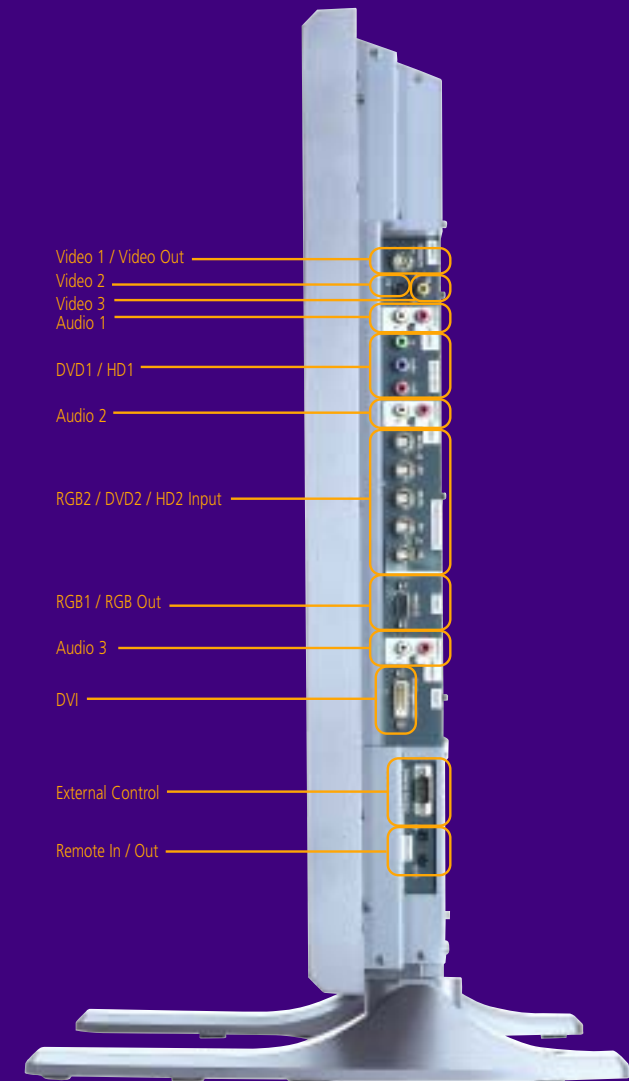

easy to use.

A wired/wireless handheld remote control and convenient front bezel controls provide access to all display functions via an intuitive, easy to navigate on-screen menu system. Plus, complete RS232 external control is available for every display function. The RS232 system provides two-way communication to verify the execution of commands.

quiet operation.

Engineered with silence as a priority these displays produce a noise level of only 22dB, these XGA models perform quietly in any environment resulting in the message being heard.

service and support.

The PlasmaSync series is supported by NEC's industry leading service and support programs.