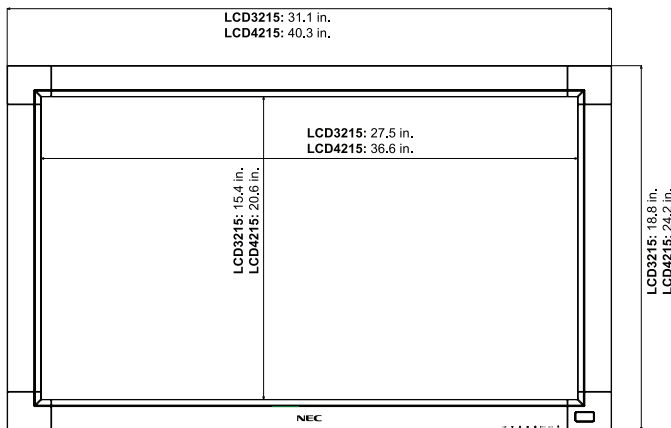

Specifications for LCD3215/LCD4215

MODEL	LCD3215	LCD4215
LCD MODULE		
Viewable Size (Diagonal)	32"	42"
Panel Technology	S-IPS	
Native Resolution	1366 x 768	
Pixel Pitch	0.511mm	0.681mm
Brightness (Typical)	500 cd/m ²	
Contrast Ratio (Typical)	800:1	
Active Screen Area (W x H)	27.5 x 15.4 in. / 697.7 x 372.3mm	36.6 x 20.6 in. / 930.2 x 523mm
CONNECTIVITY		
Input Terminals		
RGB1 (Digital)	DVI-D 24 pin (HDCP)	
RGB2 (Analog)	15-pin D-sub	
RGB3 (Analog)	5 BNC (RGBHV)	
Video 1	Composite (Shared RCA and BNC)	
Video 2	S-Video	
DVD/HD Video 1	Component BNC (Y,Cb/Pb, Cr/Pr)	
Audio	RCA (L/R) x 2: Stereo MiniJack + external speaker jacks	
Output Terminals		
RGB	Yes	
Video	Yes	
Audio	Yes	
Audio Amplifier	7W Stereo	
External Control	RS-232, IR, DDC/CI	
FEATURES		
Additional Features	Advanced cooling system for long operation; Intelligent Power Management System; advanced self diagnostics with communication; portrait/landscape; TileMatrix (up to 16 displays); TileComp; screen saver; control key lock-out mode; complete scheduler; NaViSet; picture-in-picture (PIP); side-by-side (SBS)	
POWER		
Power Requirements	AC 100-240V@50/60 Hz	
Power Consumption (Typical)	120W	190W
Power Consumption (Standby Mode)	< 5W	
PHYSICAL SPECIFICATIONS		
Bezel Width (L/R, T/B)	1.7 in. / 1.6 in. , 44.2mm / 40.5mm	1.7 in. / 1.7 in. , 44.2mm / 43.3mm
Dimensions (without stand; WxHxD)	31.1 x 18.8 x 5.2 in. / 789 x 476.3 x 133mm	40.3 x 24.2 x 5.2 in. / 1022.9 x 613.5 x 133mm
Packaging Dimensions (WxHxD)	36.4 x 23.8 x 11 in. / 925 x 604 x 283mm	44.9 x 27.7 x 9.3 in. / 1140 x 703 x 237mm
Net Weight (without stand)	28.9 lbs. / 13.1 kg	47.6 lbs / 21.6 kg
Gross Weight (with box)	39 lbs. / 17.7 kg	59.5 lbs / 27 kg
VESA Hole Configuration	200 x 200mm (4 hole)	
ENVIRONMENTAL CONDITIONS		
Operating Temperature	5-40°C / 41-104°F	
Operating Humidity	20-80%	
ACCESSORIES		
Included	Power cord, 15-pin D-sub cable, user manual, setup sheet, wireless remote control, batteries, main power switch cover, CD-ROM	
Optional	External speakers (SP-3215), stand (ST-3215), tilt wall mount kit (WMK3260-L), Digital Signage Kit (DSK3260)	External speakers (SP4020-4620), stand (ST-4020), tilt wall mount kit (WMK3260-L), Digital Signage Kit (DSK3260)
WARRANTY/SERVICE		
On-Site Limited Warranty	3 years parts and labor, including backlight	