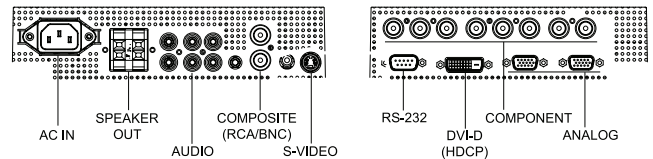

MODEL	LCD3215	LCD4215
LCD MODULE		
Viewable Size (Diagonal)	32"	42"
Panel Technology	S-IPS	
Native Resolution	1366 x 768	
Pixel Pitch	0.511mm	0.681mm
Brightness (Typical)	500 cd/m²	
Contrast Ratio (Typical)	800:1	
Active Screen Area (W x H)	27.5 x 15.4 in. / 697.7 x 372.3mm	36.6 x 20.6 in. / 930.2 x 523mm
CONNECTIVITY		
Input Terminals		
RGB1 (Digital)	DVI-D 24 pin (HDCP)	
RGB2 (Analog)	15-pin D-sub	
RGB3 (Analog)	5 BNC (RGBHV)	
Video 1	Composite (Shared RCA and BNC)	
Video 2	S-Video	
DVD/HD Video 1	Component BNC (Y,Cb/Pb, Cr/Pr)	
Audio	RCA (L/R) x 2: Stereo MiniJack + external speaker jacks	
Output Terminals		
RGB	Yes	
Video	Yes	
Audio	Yes	
Audio Amplifier	7W Stereo	
External Control	RS-232, IR, DDC/CI	
FEATURES		
Additional Features	Advanced cooling system for long operation; Intelligent Power Management System; advanced self diagnostics with communication; portrait/landscape; TileMatrix (up to 16 displays); TileComp; screen saver; control key lock-out mode; complete scheduler; NaViSet; picture-in-picture (PIP); side-by-side (SBS)	
POWER		
Power Requirements	AC 100-240V@50/60 Hz	
Power Consumption (Typical)	120W	190W
Power Consumption (Standby Mode)	< 5W	
PHYSICAL SPECIFICATIONS		
Bezel Width (L/R, T/B)	1.7 in. / 1.6 in. , 44.2mm / 40.5mm	1.7 in. / 1.7 in. , 44.2mm / 43.3mm
Dimensions (without stand; WxHxD)	31.1 x 18.8 x 5.2 in. / 789 x 476.3 x 133mm	40.3 x 24.2 x 5.2 in. / 1022.9 x 613.5 x 133mm
Packaging Dimensions (WxHxD)	36.4 x 23.8 x 11 in. / 925 x 604 x 283mm	44.9 x 27.7 x 9.3 in. / 1140 x 703 x 237mm
Net Weight (without stand)	28.9 lbs. / 13.1 kg	47.6 lbs / 21.6 kg
Gross Weight (with box)	39 lbs. / 17.7 kg	59.5 lbs / 27 kg
VESA Hole Configuration	200 x 200mm (4 hole)	
ENVIRONMENTAL CONDITIONS		
Operating Temperature	5-40°C / 41-104°F	
Operating Humidity	20-80%	
ACCESSORIES		
Included	Power cord, 15-pin D-sub cable, user manual, setup sheet, wireless remote control, batteries, main power switch cover, CD-ROM	
Optional	External speakers (SP-3215), stand (ST-3215), tilt wall mount kit (WMK3260-L), Digital Signage Kit (DSK3260)	External speakers (SP4020-4620), stand (ST-4020), tilt wall mount kit (WMK3260-L), Digital Signage Kit (DSK3260)
WARRANTY/SERVICE		
On-Site Limited Warranty	3 years parts and labor, including backlight	

MultiSync is a registered trademark, and TileComp and TileMatrix are trademarks of NEC Display Solutions. All other brand or product names are trademarks or registered trademarks of their respective holders. Product specifications subject to change. 11/08 ver. 2.
©2008 NEC Display Solutions of America, Inc. All rights reserved.

NEC Display Solutions
500 Park Boulevard, Suite 1100
Itasca, IL 60143
866-NEC-MORE

NEC