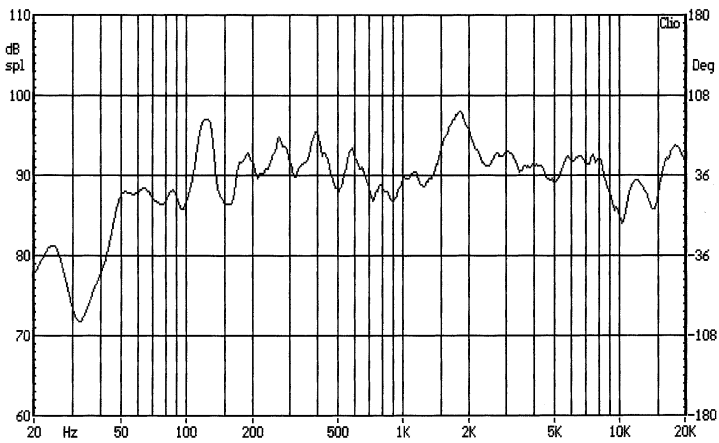

MLS ANALYSIS