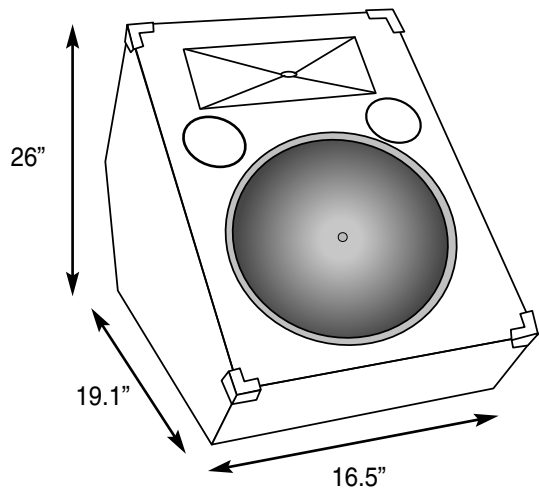

IMPEDANCE RESPONSE

Left Side View