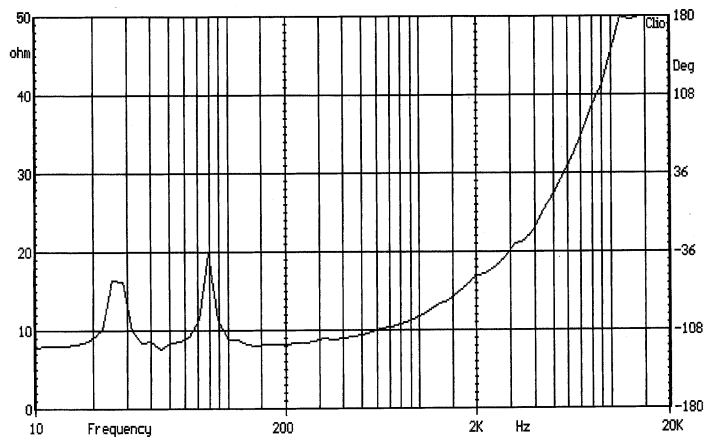

IMPEDANCE RESPONSE

Left Side View