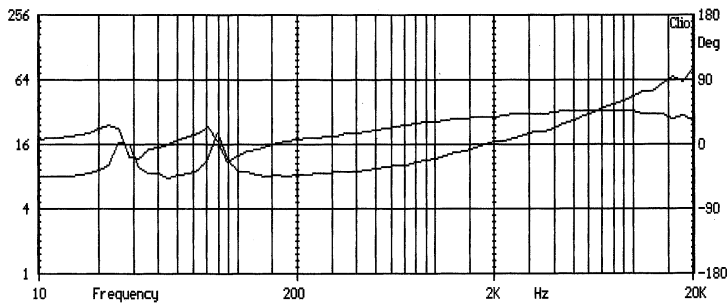

SPECIFICATIONS TECHNICAL DATA

IMPEDANCE RESPONSE & PARAMETERS