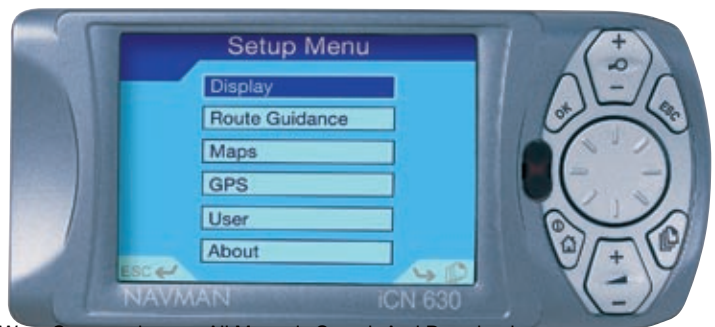

Enjoy the World. The Navman iCN 630 comes complete with road and street level maps for either major Western European countries, or United States.

Combine this with its unique door to door routing, its automatic map-stitching and Back-on-Track™ features, and you have the means to easily find your way in the most remote part of any country.