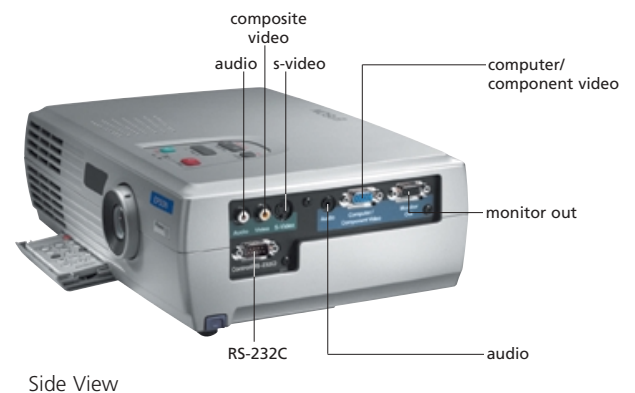

Renowned EPSON service and support (free for the duration of the one-year warranty)

- International warranty in over 45 countries, offered exclusively by Epson
- 90-day bulb warranty for added dependability
- EPSON Road Service Program provides a replacement projector, typically within 24 hours
- EPSON PrivateLine™ dedicated toll-free support line available from 6 a.m. to 6 p.m. PST Monday – Friday (calls are answered live, typically in under a minute)